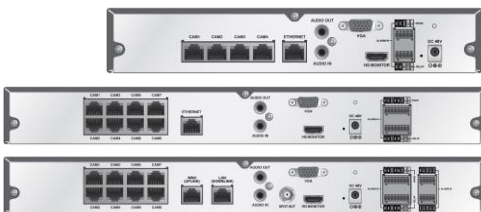

I IPX-M4B

II IPX-M4A

○ Differences between M4B & M4A

I IPX- M4B

II IPX- M4A

		IPX-M4B	IPX-M4A
AUDIO	INPUT SIGNAL	4CH (From IP Cam) 8CH (From IP Cam) 16CH (From IP Cam)	4CH (From IP Cam) / 1(LINE/MIC) 8CH (From IP Cam) / 1(LINE/MIC) 16CH (From IP Cam) / 1(LINE/MIC)
	OUTPUT SIGNAL	-	1CH
ALARM	ALARM INPUT	4 CH (IP) (Depend on IP Camera) / 2 IN 8 CH (IP) (Depend on IP Camera) / 2 IN 16 CH (IP) (Depend on IP Camera) / 2 IN	4 CH (IP) (Depend on IP Camera) / 4 IN 8 CH (IP) (Depend on IP Camera) / 8 IN 16 CH (IP) (Depend on IP Camera) / 16 IN
INTERFACE	RS-485	-	1