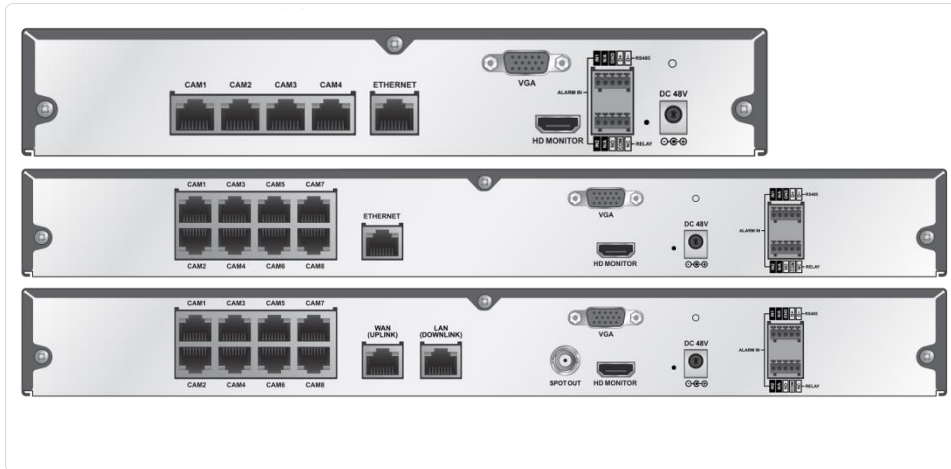

I IPX-M4B

II IPX-M4A

○ Differences between M4B & M4A

I IPX- M4B

II IPX- M4A

		IPX-M4B	IPX-M4A
AUDIO	INPUT SIGNAL	4CH (From IP Cam) 8CH (From IP Cam) 16CH (From IP Cam)	4CH (From IP Cam) / 1(LINE/MIC) 8CH (From IP Cam) / 1(LINE/MIC) 16CH (From IP Cam) / 1(LINE/MIC)
	OUTPUT SIGNAL	-	1CH
ALARM	ALARM INPUT	4 CH (IP) (Depend on IP Camera) / 2 IN 8 CH (IP) (Depend on IP Camera) / 2 IN 16 CH (IP) (Depend on IP Camera) / 2 IN	4 CH (IP) (Depend on IP Camera) / 4 IN 8 CH (IP) (Depend on IP Camera) / 8 IN 16 CH (IP) (Depend on IP Camera) / 16 IN
INTERFACE	RS-485	-	1