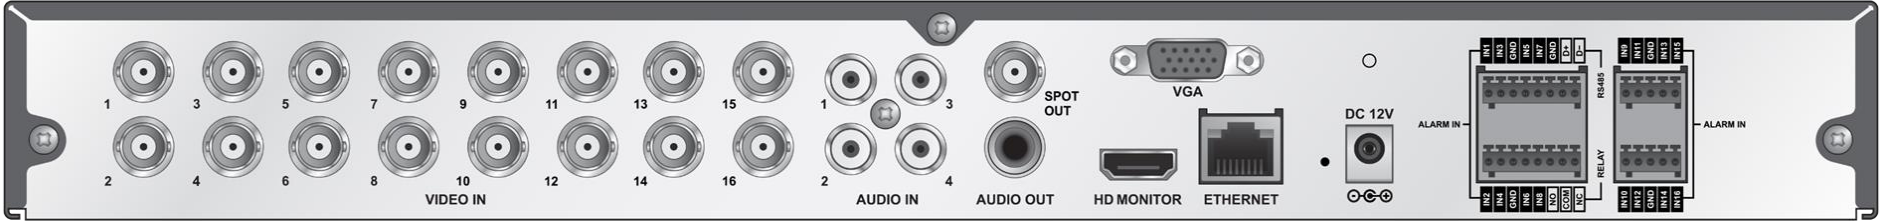

I UTM5HG-B

I UTM5HG-B

Features

- Supports H.265(TBD) / H.264 codec
- Supports 4K display(TBD) & Dual display
 - 960H, 1M, 2M, 3M, 4M, 5M, 4K(TBD)
- Supports CVBS Spot Monitor
- HDMI and VGA Video Output
- Up to Max. 5M recording
 - Supports Real time recording @ 2M
- All In One
 - Supports TVI/AHD/CVI/CVBS/IP
- Supports Various IP Camera by ONVIF
 - IP Hybrid
 - 4CH : 4+4, 8CH : 8+8, 16CH : Total 16
- Supports VA
 - Various Video Analytics function
- Supports P2P
 - Direct connection without network setup by QR code scan.
- Compact Size & easy to install the HDD
 - 4CH: 1HDD, 8/16CH: 2HDD
 - Slide type HDD install from bottom side

I UTM6HG-A

I UTM6HG-A

2U

I ANF5HG

Features

- **Supports H.264 codec**
- **Supports Dual display**
 - 960H, 1M, 2M, 3M, 4M, 5M
- **Supports CVBS Spot Monitor**
- **HDMI and VGA Video Output**
- **Up to Max. 5M recording**
 - Supports Real time recording @ 2M
- **All In One**
 - Supports TVI/AHD/CVI/AVBS/IP
- **Supports Various IP Camera by ONVIF**
 - IP Hybrid
 - 8CH : IP+Analog total 8, 16CH : IP+Analog total 16
- **Supports VA**
 - Various Video Analytics function
- **Supports P2P**
 - Direct connection without network setup by QR code scan.
- **2EA Network Port(WAN/LAN)**
- **Max. 5EA HDD with RAID5**