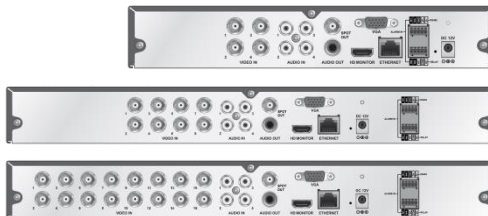

Encoder mode

- ITX Hybrid DVR can work as an Encoder mode

All in One

- Support AHD/TVI/CVI/IP video inputs
- Support CVBS Spot Monitor

Features

- **Supports H.264 codec**
- **Supports Dual display**
 - 960H, 1M, 2M, 3M, 4M, 5M
- **Supports CVBS Spot Monitor**
- **HDMI and VGA Video Output**
- **Up to Max. 5M recording**
- **All In One**
 - Supports TVI/AHD/CVI/CVBS/IP
- **Supports Various IP Camera by ONVIF**
 - IP Hybrid
 - 4CH : IP+Analog total 4, 8CH : IP+Analog total 8, 16CH : IP+Analog total 16
- **Supports VA**
 - Various Video Analytics function
- **Supports P2P**
 - Direct connection without network setup by QR code scan.
- **Compact Size & easy to install the HDD**
 - 4CH: 1HDD, 8/16CH: 2HDD
 - Slide type HDD install from bottom side

I UTM5HG-B

I UTM5HG-B

Features

- Supports H.265(TBD) / H.264 codec
- Supports 4K display(TBD) & Dual display
 - 960H, 1M, 2M, 3M, 4M, 5M, 4K(TBD)
- Supports CVBS Spot Monitor
- HDMI and VGA Video Output
- Up to Max. 5M recording
 - Supports Real time recording @ 2M
- All In One
 - Supports TVI/AHD/CVI/CVBS/IP
- Supports Various IP Camera by ONVIF
 - IP Hybrid
 - 4CH : 4+4, 8CH : 8+8, 16CH : Total 16
- Supports VA
 - Various Video Analytics function
- Supports P2P
 - Direct connection without network setup by QR code scan.
- Compact Size & easy to install the HDD
 - 4CH: 1HDD, 8/16CH: 2HDD
 - Slide type HDD install from bottom side