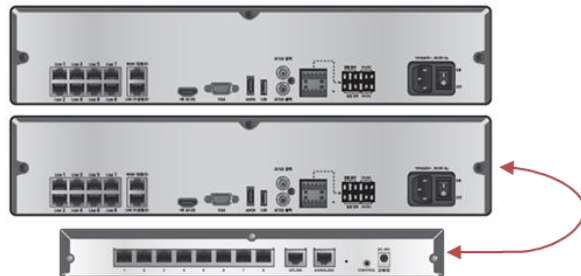

I IPX-M4B

II IPX-M4A

○ Differences between M4B & M4A

I IPX- M4B

II IPX- M4A

		IPX-M4B	IPX-M4A
AUDIO	INPUT SIGNAL	4CH (From IP Cam) 8CH (From IP Cam) 16CH (From IP Cam)	4CH (From IP Cam) / 1(LINE/MIC) 8CH (From IP Cam) / 1(LINE/MIC) 16CH (From IP Cam) / 1(LINE/MIC)
	OUTPUT SIGNAL	-	1CH
ALARM	ALARM INPUT	4 CH (IP) (Depend on IP Camera) / 2 IN 8 CH (IP) (Depend on IP Camera) / 2 IN 16 CH (IP) (Depend on IP Camera) / 2 IN	4 CH (IP) (Depend on IP Camera) / 4 IN 8 CH (IP) (Depend on IP Camera) / 8 IN 16 CH (IP) (Depend on IP Camera) / 16 IN
INTERFACE	RS-485	-	1

I IPX- M4B

II IPX- M4A

Features

I IPX-P4

- **Supports H.265/H.264 codec**
- **Supports 4K display**
 - 1M, 2M, 3M, 4M, 5M, 4K
- **Up to Max. 4K recording**
 - Up to 8M(Depend on IP Camera)
- **Supports Various IP Camera by ONVIF**
 - Third Party camera by ONVIF
- **FW Upgradable up to 32ch**
 - under development
- **Supports VA**
 - Various Video Analytics function
- **Supports P2P**
 - Direct connection without network setup by QR code scan.
- **2EA Network Port(WAN/LAN)**
- **Max. 5EA HDD with RAID5**

IP CAMERA

II Product Line-up

MODEL	 ASO	 ASI	 AMO	 AMI	 CMB	 CSB	 ABE	 ABT	 CFE	 CMSC	 CSBZ	 CMDP	 CPT	 GSC	 GSCZ
	Outdoor Dome	Indoor Dome	Mini Outdoor	Mini Indoor	Mini Bullet	Bullet	Eyeball	Turret	Fisheye	Multi-Sensor	Long Range Zoom	Mini PTZ	PTZ	Global Shutter	Global Shutter Zoom
2M	✓	✓	TBD	✓	✓	✓	✓	✓			✓	✓	✓		
3M														✓	✓
4M	✓	✓	✓	✓	✓	✓	✓	✓							
5M	TBD	TBD	TBD	TBD	TBD	TBD	TBD		✓					✓	✓
8M	✓	✓	TBD	TBD	TBD	✓	✓	✓							
12M									✓						
16M										✓					
32M										✓					