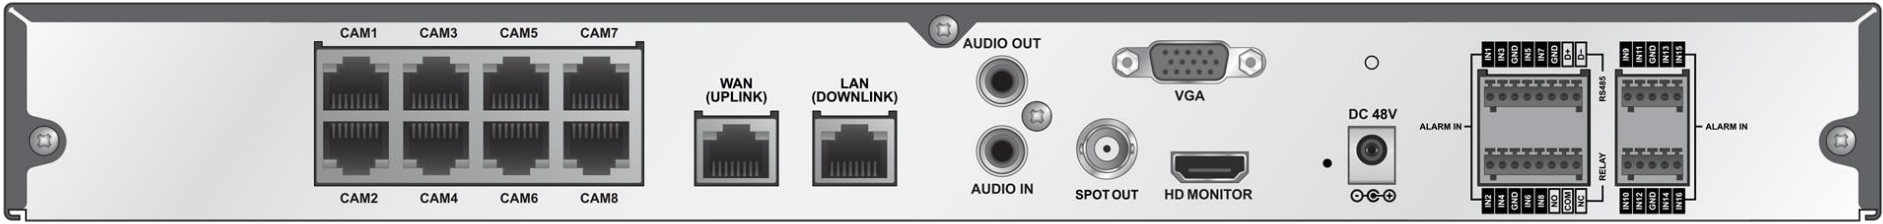

I IPX-M4B

II IPX-M4A

○ Differences between M4B & M4A

I IPX- M4B

II IPX- M4A

		IPX-M4B	IPX-M4A
AUDIO	INPUT SIGNAL	4CH (From IP Cam) 8CH (From IP Cam) 16CH (From IP Cam)	4CH (From IP Cam) / 1(LINE/MIC) 8CH (From IP Cam) / 1(LINE/MIC) 16CH (From IP Cam) / 1(LINE/MIC)
	OUTPUT SIGNAL	-	1CH
ALARM	ALARM INPUT	4 CH (IP) (Depend on IP Camera) / 2 IN 8 CH (IP) (Depend on IP Camera) / 2 IN 16 CH (IP) (Depend on IP Camera) / 2 IN	4 CH (IP) (Depend on IP Camera) / 4 IN 8 CH (IP) (Depend on IP Camera) / 8 IN 16 CH (IP) (Depend on IP Camera) / 16 IN
INTERFACE	RS-485	-	1

I IPX- M4B

II IPX- M4A

Features

I IPX-P4

- **Supports H.265/H.264 codec**
- **Supports 4K display**
 - 1M, 2M, 3M, 4M, 5M, 4K
- **Up to Max. 4K recording**
 - Up to 8M(Depend on IP Camera)
- **Supports Various IP Camera by ONVIF**
 - Third Party camera by ONVIF
- **FW Upgradable up to 32ch**
 - under development
- **Supports VA**
 - Various Video Analytics function
- **Supports P2P**
 - Direct connection without network setup by QR code scan.
- **2EA Network Port(WAN/LAN)**
- **Max. 5EA HDD with RAID5**