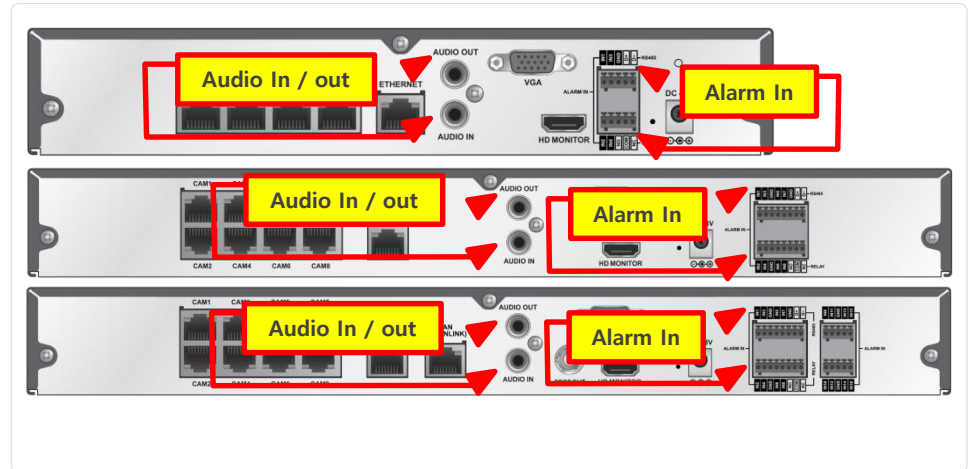

I IPX-M4B

II IPX-M4A

○ Differences between M4B & M4A

I IPX- M4B

II IPX- M4A

		IPX-M4B	IPX-M4A
AUDIO	INPUT SIGNAL	4CH (From IP Cam) 8CH (From IP Cam) 16CH (From IP Cam)	4CH (From IP Cam) / 1(LINE/MIC) 8CH (From IP Cam) / 1(LINE/MIC) 16CH (From IP Cam) / 1(LINE/MIC)
	OUTPUT SIGNAL	-	1CH
ALARM	ALARM INPUT	4 CH (IP) (Depend on IP Camera) / 2 IN 8 CH (IP) (Depend on IP Camera) / 2 IN 16 CH (IP) (Depend on IP Camera) / 2 IN	4 CH (IP) (Depend on IP Camera) / 4 IN 8 CH (IP) (Depend on IP Camera) / 8 IN 16 CH (IP) (Depend on IP Camera) / 16 IN
INTERFACE	RS-485	-	1