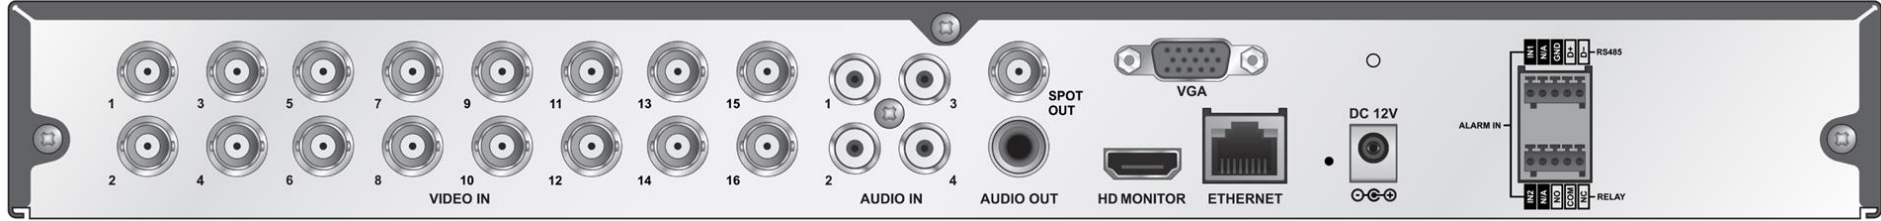

Encoder mode

- ITX Hybrid DVR can work as an Encoder mode

All in One

- Support AHD/TVI/CVI/IP video inputs
- Support CVBS Spot Monitor

Features

- **Supports H.264 codec**
- **Supports Dual display**
 - 960H, 1M, 2M, 3M, 4M, 5M
- **Supports CVBS Spot Monitor**
- **HDMI and VGA Video Output**
- **Up to Max. 5M recording**
- **All In One**
 - Supports TVI/AHD/CVI/CVBS/IP
- **Supports Various IP Camera by ONVIF**
 - IP Hybrid
 - 4CH : IP+Analog total 4, 8CH : IP+Analog total 8, 16CH : IP+Analog total 16
- **Supports VA**
 - Various Video Analytics function
- **Supports P2P**
 - Direct connection without network setup by QR code scan.
- **Compact Size & easy to install the HDD**
 - 4CH: 1HDD, 8/16CH: 2HDD
 - Slide type HDD install from bottom side

I UTM5HG-B

I UTM5HG-B

Features

- Supports H.265(TBD) / H.264 codec
- Supports 4K display(TBD) & Dual display
 - 960H, 1M, 2M, 3M, 4M, 5M, 4K(TBD)
- Supports CVBS Spot Monitor
- HDMI and VGA Video Output
- Up to Max. 5M recording
 - Supports Real time recording @ 2M
- All In One
 - Supports TVI/AHD/CVI/CVBS/IP
- Supports Various IP Camera by ONVIF
 - IP Hybrid
 - 4CH : 4+4, 8CH : 8+8, 16CH : Total 16
- Supports VA
 - Various Video Analytics function
- Supports P2P
 - Direct connection without network setup by QR code scan.
- Compact Size & easy to install the HDD
 - 4CH: 1HDD, 8/16CH: 2HDD
 - Slide type HDD install from bottom side