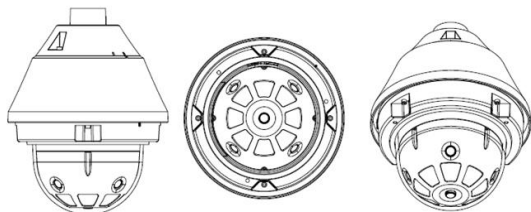

I CMSC / Multi-Sensor

16M 32M

TBD

Features

- Quad core 64-bit CPU
- H.265, H.264, JPEG, VBR+
- Supports Camera-side stitching
- High-end Smart Vision Platform
- Day&Night(Removable IR Cut Filter)
- PoE, DC12V, AC24V
- Analog Video Out
- Supports ONVIF