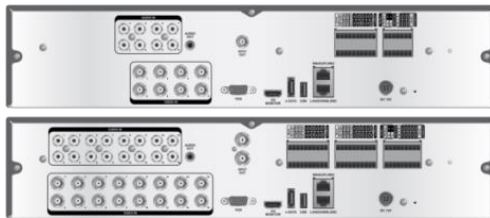

I UTM5HG-B

I UTM5HG-B

Features

- Supports H.265(TBD) / H.264 codec
- Supports 4K display(TBD) & Dual display
 - 960H, 1M, 2M, 3M, 4M, 5M, 4K(TBD)
- Supports CVBS Spot Monitor
- HDMI and VGA Video Output
- Up to Max. 5M recording
 - Supports Real time recording @ 2M
- All In One
 - Supports TVI/AHD/CVI/CVBS/IP
- Supports Various IP Camera by ONVIF
 - IP Hybrid
 - 4CH : 4+4, 8CH : 8+8, 16CH : Total 16
- Supports VA
 - Various Video Analytics function
- Supports P2P
 - Direct connection without network setup by QR code scan.
- Compact Size & easy to install the HDD
 - 4CH: 1HDD, 8/16CH: 2HDD
 - Slide type HDD install from bottom side

I UTM6HG-A

I UTM6HG-A

2U

I ANF5HG

Features

- **Supports H.264 codec**
- **Supports Dual display**
 - 960H, 1M, 2M, 3M, 4M, 5M
- **Supports CVBS Spot Monitor**
- **HDMI and VGA Video Output**
- **Up to Max. 5M recording**
 - Supports Real time recording @ 2M
- **All In One**
 - Supports TVI/AHD/CVI/AVBS/IP
- **Supports Various IP Camera by ONVIF**
 - IP Hybrid
 - 8CH : IP+Analog total 8, 16CH : IP+Analog total 16
- **Supports VA**
 - Various Video Analytics function
- **Supports P2P**
 - Direct connection without network setup by QR code scan.
- **2EA Network Port(WAN/LAN)**
- **Max. 5EA HDD with RAID5**

NVR NVR Development Strategy

Up to 16CH(32CH)

Real-time encoding up to 8MP/CH

Onvif

5HDD Bay(IPX P4)

8M(4K) Real Time Support

- Real-time / recording display 4K Video
- Supports UHD Monitor

H.265