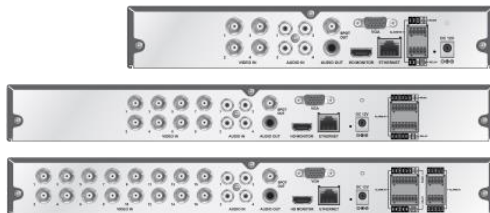

I UTM5HG-B

I UTM5HG-B

Features

- Supports H.265(TBD) / H.264 codec
- Supports 4K display(TBD) & Dual display
 - 960H, 1M, 2M, 3M, 4M, 5M, 4K(TBD)
- Supports CVBS Spot Monitor
- HDMI and VGA Video Output
- Up to Max. 5M recording
 - Supports Real time recording @ 2M
- All In One
 - Supports TVI/AHD/CVI/CVBS/IP
- Supports Various IP Camera by ONVIF
 - IP Hybrid
 - 4CH : 4+4, 8CH : 8+8, 16CH : Total 16
- Supports VA
 - Various Video Analytics function
- Supports P2P
 - Direct connection without network setup by QR code scan.
- Compact Size & easy to install the HDD
 - 4CH: 1HDD, 8/16CH: 2HDD
 - Slide type HDD install from bottom side

I UTM6HG-A

I UTM6HG-A

2U

I ANF5HG

Features

- **Supports H.264 codec**
- **Supports Dual display**
 - 960H, 1M, 2M, 3M, 4M, 5M
- **Supports CVBS Spot Monitor**
- **HDMI and VGA Video Output**
- **Up to Max. 5M recording**
 - Supports Real time recording @ 2M
- **All In One**
 - Supports TVI/AHD/CVI/AVBS/IP
- **Supports Various IP Camera by ONVIF**
 - IP Hybrid
 - 8CH : IP+Analog total 8, 16CH : IP+Analog total 16
- **Supports VA**
 - Various Video Analytics function
- **Supports P2P**
 - Direct connection without network setup by QR code scan.
- **2EA Network Port(WAN/LAN)**
- **Max. 5EA HDD with RAID5**