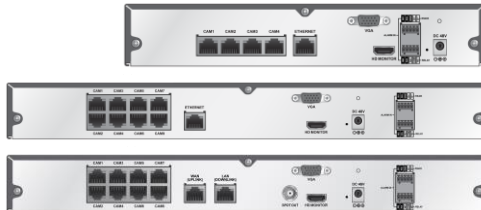

Features

- Supports H.265/H.264 codec
- Supports 4K display
  - 1M, 2M, 3M, 4M, 5M, 4K
- HDMI and VGA Video Output
- Up to Max. 4K recording
  - Up to 8M(Depend on IP Camera)
- Supports Various IP Camera by ONVIF
  - Third Party camera by ONVIF
- Supports VA
  - Various Video Analytics function
- Supports P2P
  - Direct connection without network setup by QR code scan.
- Compact Size & easy to install the HDD
  - 4CH : 1HDD, 8/16CH : 2HDD
  - Slide type HDD install from bottom side
- Differences between M4A & M4B
  - Audio & Alarm in/out No.

I IPX-M4B

II IPX-M4A