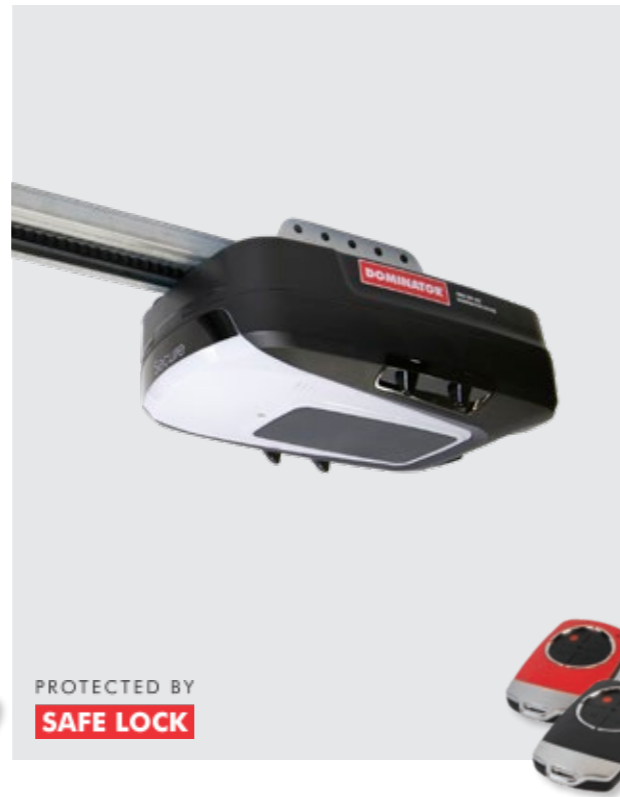

DOMINATOR® SECURE

EXCEPTIONAL VALUE FOR MONEY

With all the essential features and quality accessories you come to expect from Dominator, the Dominator Secure offers exceptional value. Enhance your home security with the Safe Lock anti-tamper locking system.

OVERHEAD SECTIONAL DOOR OPENER

- 1100N DC MOTOR

- SOFT START AND SOFT CLOSE

- LONG LASTING LED AUTOMATIC LIGHTS

- SUPER QUIET BELT DRIVE STANDARD

- OPTIONAL SMART PHONE CONTROL

- PROTECTED BY SAFE LOCK

- **7** 7 YEAR 20,000 CYCLE WARRANTY*

10 10 YEAR DOOR & OPENER WARRANTY AVAILABLE*