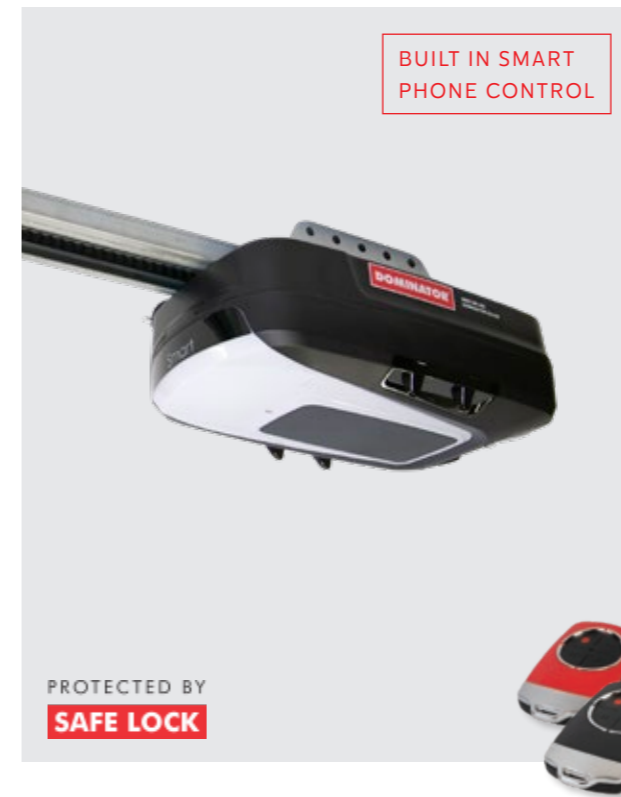

DOMINATOR® SMART

FAST, SMART AND SECURE

Dominator's fastest, smartest and most secure opener with an unrivalled level of safety and security thanks to the Safe Lock Anti-Tamper locking mechanism, plus Smart Phone Control as standard, you can rest easy knowing you can monitor and operate your garage door from anywhere^.

OVERHEAD SECTIONAL DOOR OPENER

- 1100N DC MOTOR

- SOFT START AND SOFT CLOSE

- LONG LASTING LED AUTOMATIC LIGHTS

- SUPER QUIET BELT DRIVE STANDARD

- BUILT-IN SMART PHONE CONTROL

- PROTECTED BY SAFE LOCK

- **7** 7 YEAR 20,000 CYCLE WARRANTY*

10 10 YEAR DOOR & OPENER WARRANTY AVAILABLE*