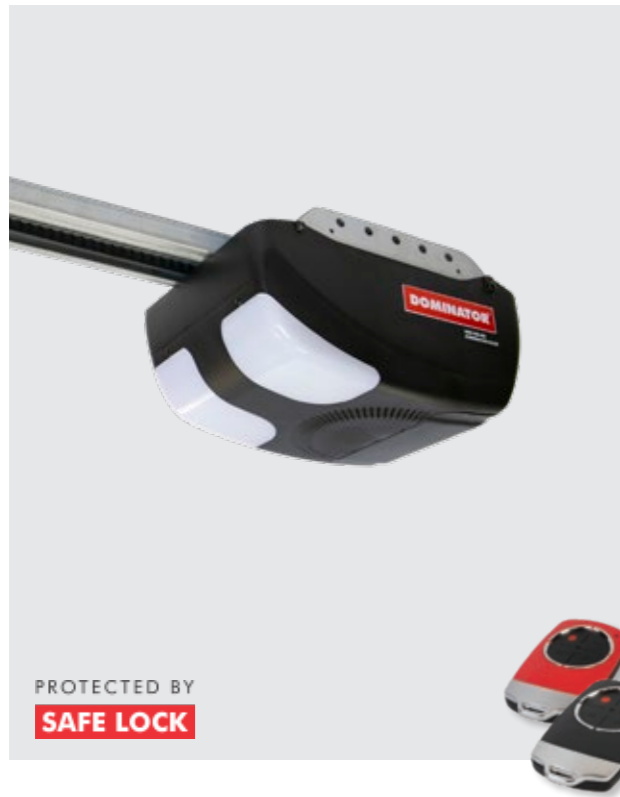

DOMINATOR® SELECT

AFFORDABLE AND RELIABLE

The Dominator Select combines affordable garage door control with the smooth and reliable operation that Dominator is known for. Bolster your home security with Safe Lock anti-tamper locking system.

OVERHEAD SECTIONAL DOOR OPENER

- 700N DC MOTOR

- SOFT START AND SOFT CLOSE

- LONG LASTING LED AUTOMATIC LIGHTS

- SUPER QUIET BELT DRIVE STANDARD

- OPTIONAL SMART PHONE CONTROL

- PROTECTED BY SAFE LOCK

- **5** 5 YEAR 10,000 CYCLE WARRANTY