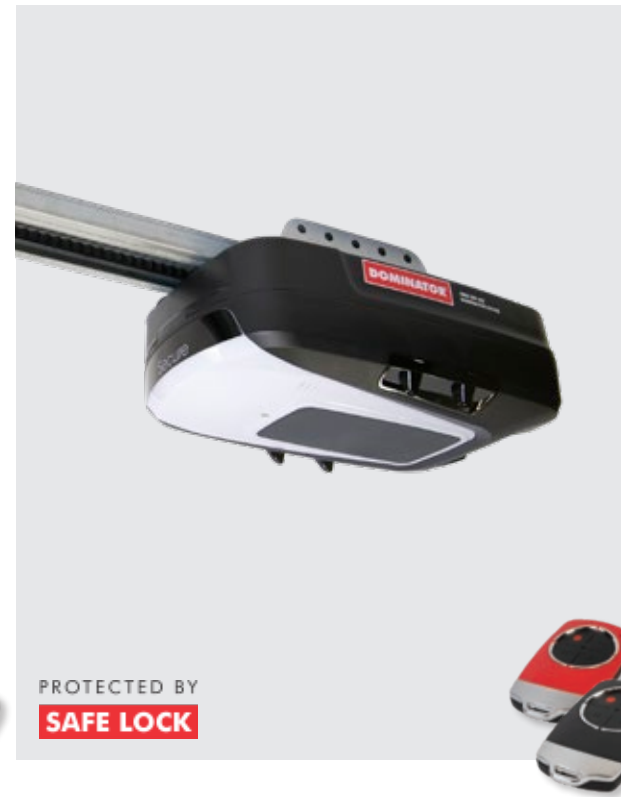

DOMINATOR® SECURE

EXCEPTIONAL VALUE FOR MONEY

With all the essential features and quality accessories you come to expect from Dominator, the Dominator Secure offers exceptional value. Enhance your home security with the Safe Lock anti-tamper locking system.

OVERHEAD SECTIONAL DOOR OPENER

- 1100N DC MOTOR

- SOFT START AND SOFT CLOSE

- LONG LASTING LED AUTOMATIC LIGHTS

- SUPER QUIET BELT DRIVE STANDARD

- OPTIONAL SMART PHONE CONTROL

- PROTECTED BY SAFE LOCK

- **7** 7 YEAR 20,000 CYCLE WARRANTY*

10 10 YEAR DOOR & OPENER WARRANTY AVAILABLE*