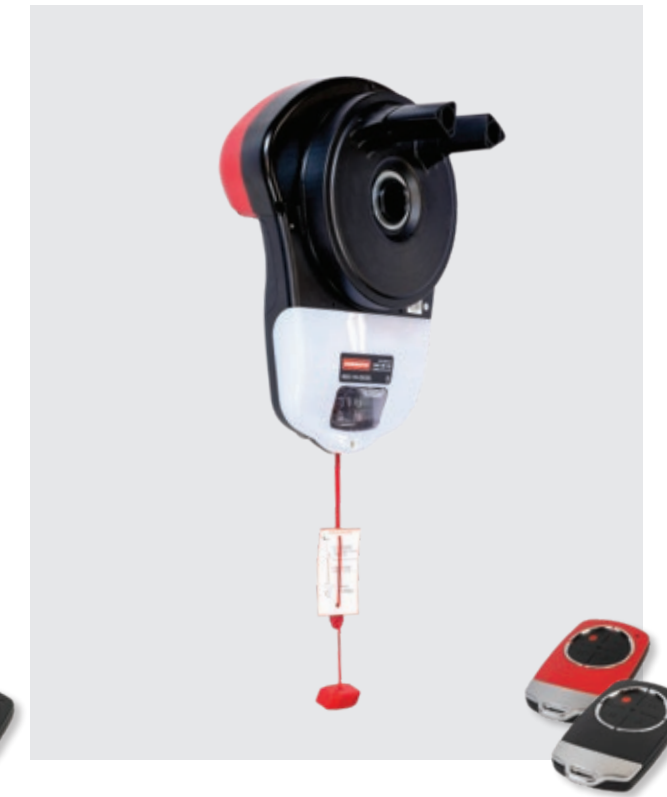

DOMINATOR® EXCEL

SMART, SIMPLE AND SECURE

The Dominator Excel is a slim and reliable roller door opener, which has the power to effortlessly operate the majority of residential rolling doors.

ROLLER DOOR OPENER

- 600N DC MOTOR

- SOFT START AND SOFT CLOSE

- LONG LASTING LED AUTOMATIC LIGHTS

- COMPACT DESIGN - CAN BE INSTALLED IN MOST SPACES

- OPTIONAL SMART PHONE CONTROL

- **7** 7 YEAR 20,000 CYCLE WARRANTY*

10 10 YEAR DOOR & OPENER WARRANTY AVAILABLE*

*PURCHASE A DOMINATOR SMART OR SECURE OPENER WITH A DOMINATOR SECTIONAL OR ROLLER DOOR, REGISTER ONLINE AND YOU'LL RECEIVE A DOMINATOR 10 YEAR DOOR & OPENER WARRANTY.