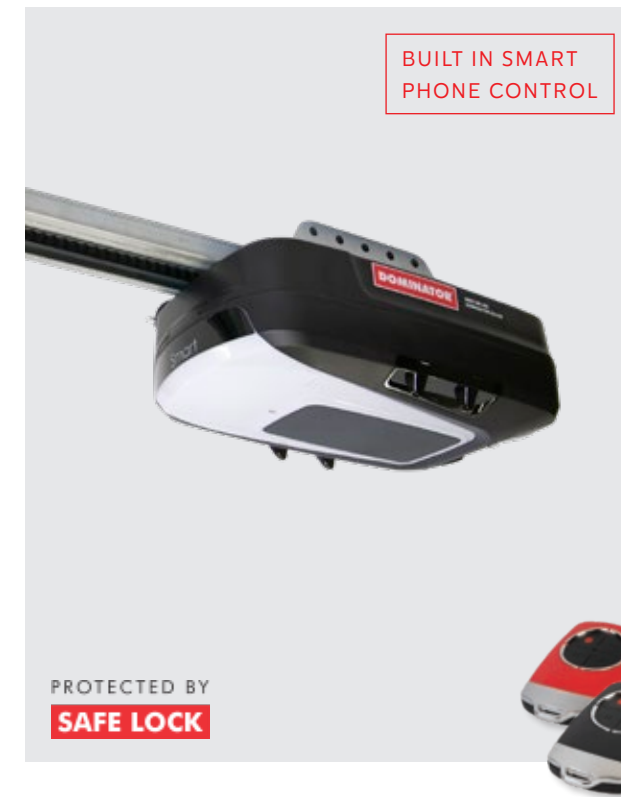

DOMINATOR® SMART

FAST, SMART AND SECURE

Dominator's fastest, smartest and most secure opener with an unrivalled level of safety and security thanks to the Safe Lock Anti-Tamper locking mechanism, plus Smart Phone Control as standard, you can rest easy knowing you can monitor and operate your garage door from anywhere^.

OVERHEAD SECTIONAL DOOR OPENER

- 1100N DC MOTOR

- SOFT START AND SOFT CLOSE

- LONG LASTING LED AUTOMATIC LIGHTS

- SUPER QUIET BELT DRIVE STANDARD

- BUILT-IN SMART PHONE CONTROL

- PROTECTED BY SAFE LOCK

- **7** 7 YEAR 20,000 CYCLE WARRANTY*

10 10 YEAR DOOR & OPENER WARRANTY AVAILABLE*