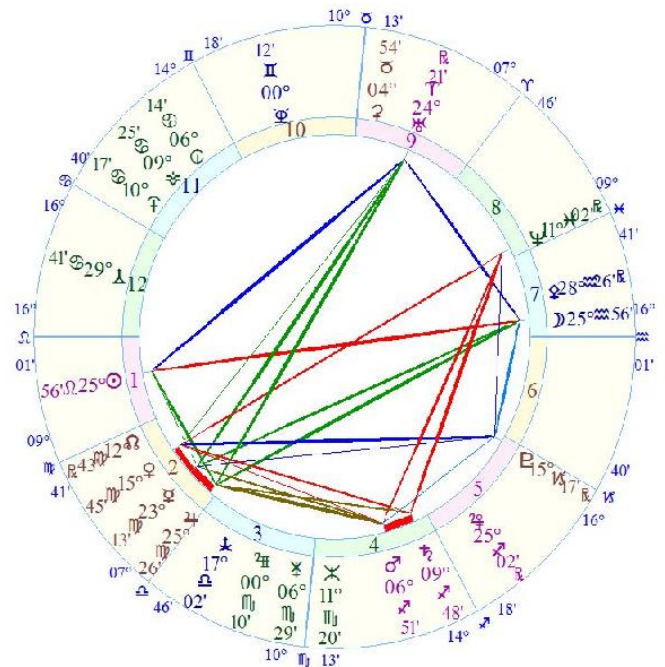

Full Moon Partial Eclipse August 18 –

The Sun and Moon are both paran to 2 of the 4 fixed stars called the “four pillars of Heaven”. The four stars are Aldebaran, Regulus, Antares and Fomalhaut. The Sun is paran with Antares (the heart of the scorpion) where the issues of human rights are common, and the moon is paran with the fixed star Aldebaran, driven by a noble cause. Opposition to the sun is her final statement before she leaves altruistic Aquarius. They are sympathetic to a rebellious Uranus, which is paran with the humanitarian Sirius and beneficial Spica.

Mars also carries the energy of Uranus in Aries (independent groups) and brings his message to Saturn, in a t-square with Neptune and Venus. Unfortunately, Saturn has to carry Pluto’s energy, where he is dealing with honesty, being paran with Capulus. He is in ultra-conservative Capricorn.

Mercury as a final dispositor is dealing with parans from Algol, Facies and Bellatrix, indicating possible violence, and Neptune as a final dispositor is paran with Rigel, predicting a lesson for us all in the end.