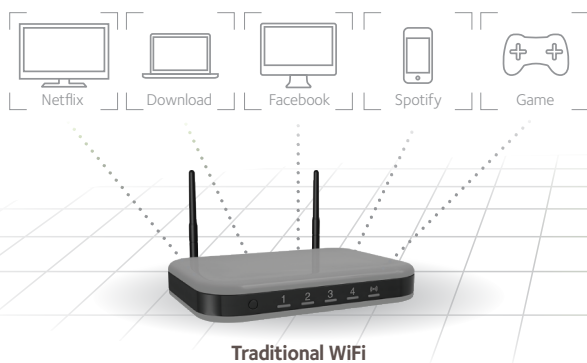

Applications have same priority