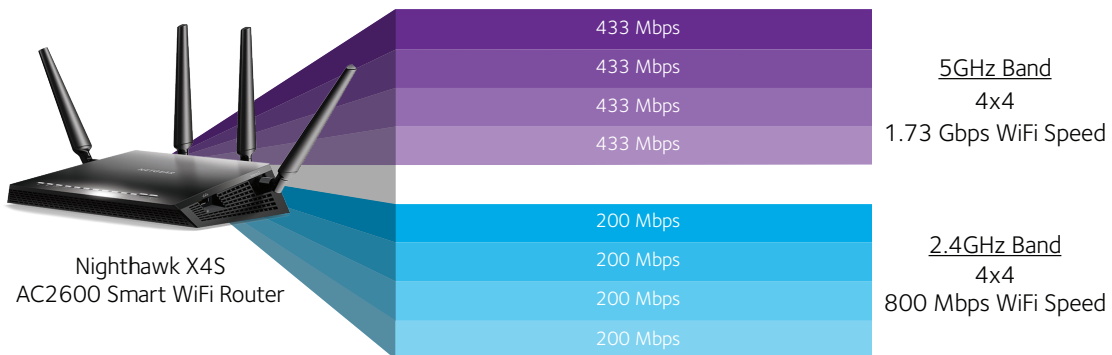

Quad Stream X4 Architecture

Better WiFi, the Industry's Latest Technology