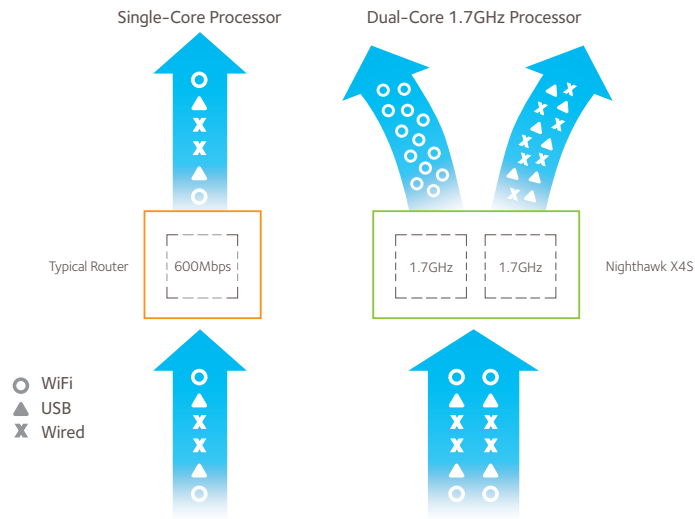

Powerful Dual-Core 1.7GHz Processor for Faster Processing

Basic WiFi routers use simple single-core processors to connect WiFi devices to the Internet.

Nighthawk X4S delivers simultaneous dual band WiFi, Quad Stream performance on each band, Multi-User MIMO, 160MHz, has 5 Gigabit LAN ports, and 1 eSATA and dual USB 3.0 interfaces to connect external USB storage. Using a single-core processor would cause severe performance issues as various processes compete for CPU Power.

That's why the X4S utilizes a powerful 1.7GHz dual-core processor to separate processes and prioritize high-performance WiFi connections to get maximum combined WiFi speeds of up to 2.53Gbps and still has room to handle advanced features such as Dynamic QoS.