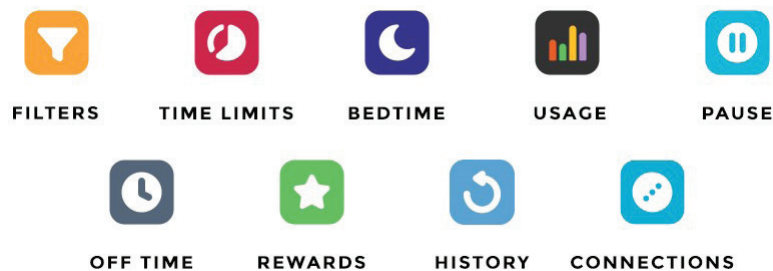

Circle with Disney

Circle with Disney is the smart way for families to manage content and time online, on any connected device. With the Circle app, you can easily:

- Limit daily Internet time for websites, apps, and more
- Set a BedTime for your family's devices
- Set individual filter for each family member that matches their age and interests
- Pause Internet by device or by user with a press of a button
- Schedule specific 'no internet' times with OffTime
- Check out where your family spends time online
- Reward kids with extended Time Limits, no OffTime, and a late BedTime for the day
- Use voice commands to ask Alexa™ about Time Limits and Usage

Learn more netgear.com/circle

Key Features