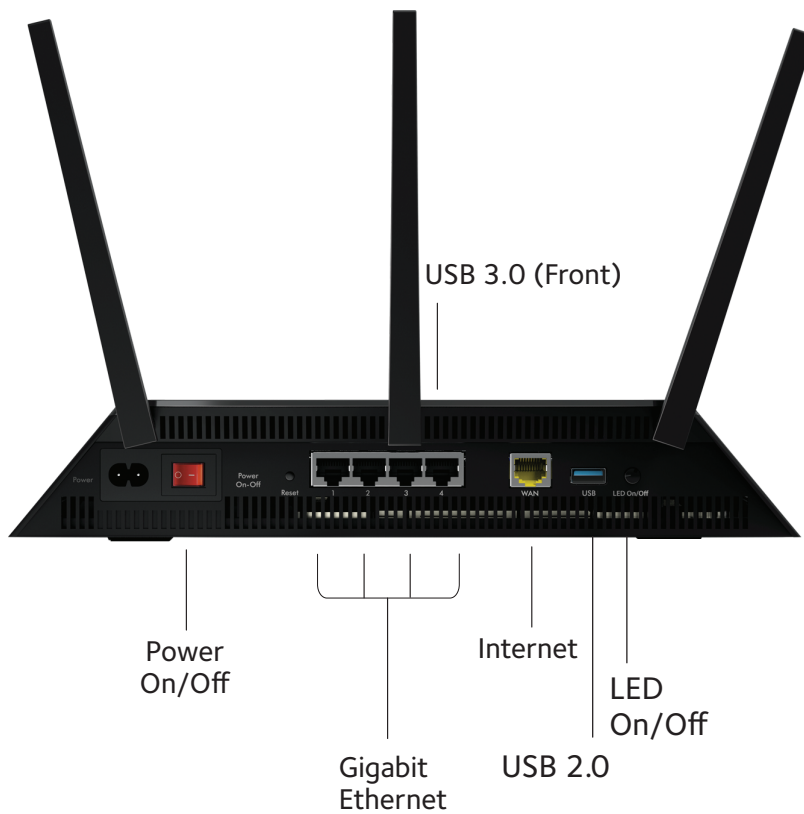

Connection Diagram