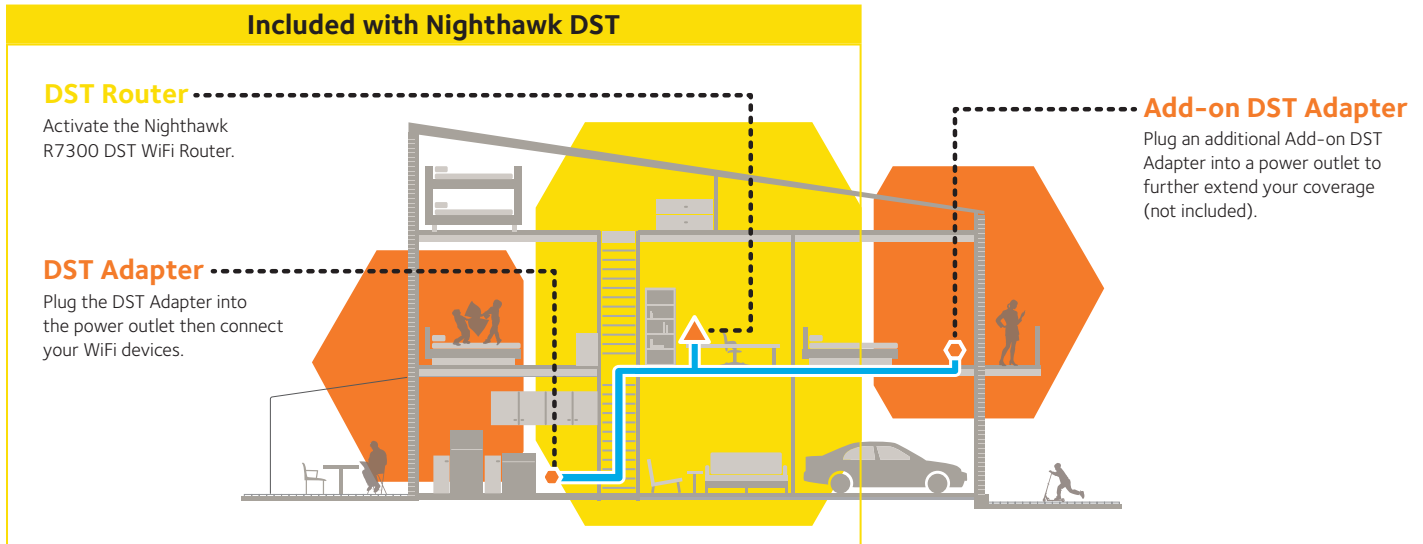

DST BENEFITS

- Eliminate dead zones and extend your coverage by using existing electrical wiring already within your home
- Simply plug the adapter into any power outlet and create new WiFi access right there. No more weak WiFi
- Sets up in minutes, no need to configure or install software
- Adapter indicates the connection strength at any electrical outlet to ensure the fastest and most reliable connectivity

Network Diagram

DST Adapter (included)

Plugs into your existing electrical outlet to enable DST technology from the Nighthawk R7300 DST WiFi Router. Additional add-on adapters are sold separately to eliminate additional WiFi dead zones.