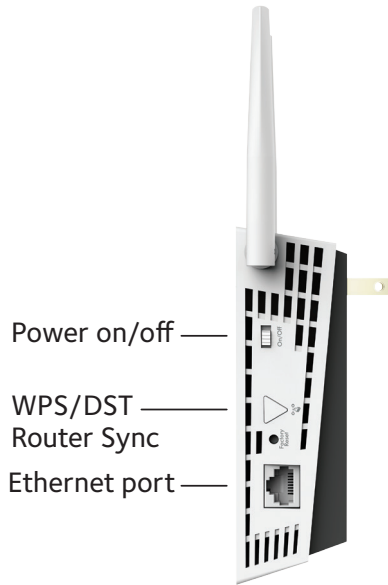

Connection Diagram