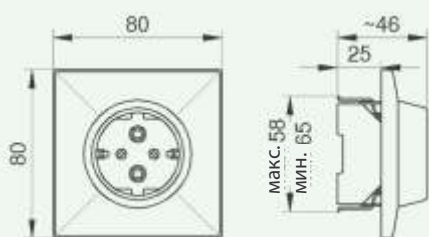

С розеткой 2К+3
16А/250В~ IEC 60884-1

APT. 3011L, 3013L, 3014L

APT. 408NI, 418

APT. 3012L, 3017L

APT. 402NL

APT. 305I

APT. 461P

APT. 3240, 3240P