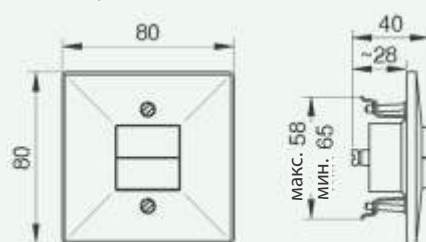

С розеткой 2К+3
16А/250В~ IEC 60884-1

APT. 3011L, 3013L, 3014L

APT. 408NI, 418

APT. 3012L, 3017L

APT. 402NL

APT. 305I

APT. 461P

APT. 3240, 3240P