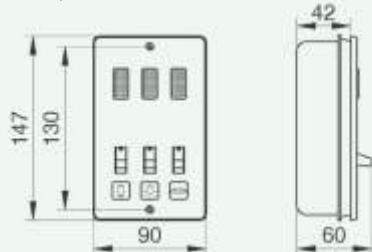

С розеткой 2К+3
16А/250В~ IEC 60884-1

APT. 3011L, 3013L, 3014L

APT. 408NI, 418

APT. 3012L, 3017L

APT. 402NL

APT. 305I

APT. 461P

APT. 3240, 3240P