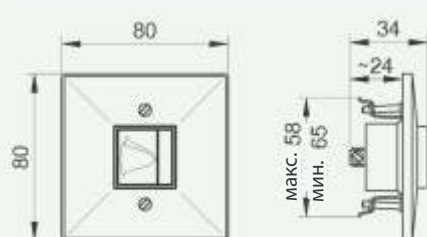

С розеткой 2К+3
16А/250В~ IEC 60884-1

APT. 3011L, 3013L, 3014L

APT. 408NI, 418

APT. 3012L, 3017L

APT. 402NL

APT. 305I

APT. 461P

APT. 3240, 3240P