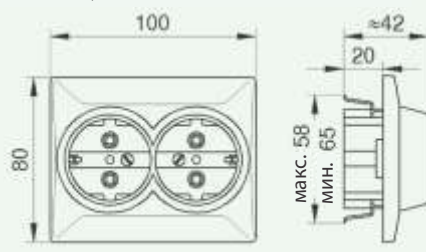

APT. 404N, 404P