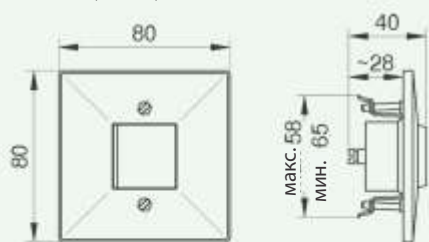

С розеткой 2К+3
16А/250В~ IEC 60884-1

APT. 3011L, 3013L, 3014L

APT. 408NI, 418

APT. 3012L, 3017L

APT. 402NL

APT. 305I

APT. 461P

APT. 3240, 3240P