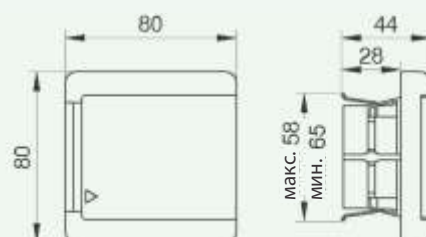

С розеткой 2К+3
16А/250В~ IEC 60884-1

APT. 3011L, 3013L, 3014L

APT. 408NI, 418

APT. 3012L, 3017L

APT. 402NL

APT. 305I

APT. 461P

APT. 3240, 3240P