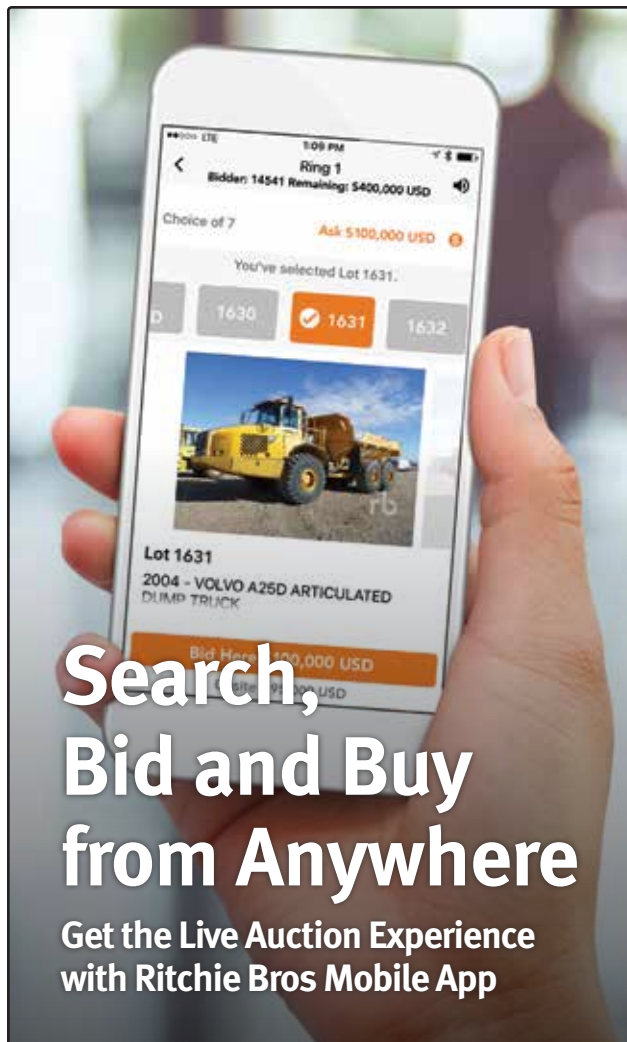

Trailers include: Lowboys • step deck trailers • asphalt trailers • jeeps • 12- hiboys • pneumatic bulk trailers • log trailers & rigging • end dump trailers • car hauler trailers • 14- reefer trailers • 131- van trailers • vacuum trailers • tank trailers • 62- equipment trailers • reel trailers • container trailers • trailers • 12- mobile structures.

Other items of interest

Telescopic forklifts • rough terrain forklifts • 43- forklifts • electric forklifts • 104- scissorlifts • 40- boom lifts • utility tractors • landscape equipment • livestock equipment • dumpers • sewer & water • all terrain vehicles • brooms • street sweepers • recreational vehicles • utility carts • pleasure craft • drills • air compressors • industrial generator sets • generator sets • consumer generator sets • light generator sets • light towers • sign boards • welders • pumps • tanks • concrete equipment • survey equipment • pipeline equipment • container equipment • engines • drill parts & accessories • crane accessories • equipment, construction & truck attachments • equipment parts • shop & warehouse items • parts / stationary – construction & transportation.

Contact us to sell your equipment
or check the latest listings at

rbauction.com

Search, Bid and Buy from Anywhere

Get the Live Auction Experience
with Ritchie Bros Mobile App

Never miss an item! Use our mobile app
in our yard, your home or office, and on
the go!

Download at rbauction.com/app today.

Upcoming auctions around the world

USA

Atlanta, GA	Sep 11
Kansas City, MO	Sep 12
Williston, ND	Sep 13
Sacramento, CA	Sep 17
Chicago, IL	Sep 18
North East, MD	Sep 19
Minneapolis, MN	Sep 20
Nashville, TN	Sep 20
Salt Lake City, UT	Sep 24
Fort Worth, TX	Sep 24–25
Columbus, OH	Sep 25
Charleston, WV	Sep 27
Pittsburgh, PA	Oct 30

Canada

Edmonton, AB	Sep 10–13
Montreal, QC	Sep 17–18
Truro, NS	Sep 20
Grande Prairie, AB	Sep 24–25
Toronto, ON	Oct 1–2

International

Polotitlan, MEX	Sep 6
Ocana, ESP	Sep 12–13
Geelong, AUS	Sep 12
Dubai, UAE	Sep 17–18
Maltby, GBR	Sep 17–18
Meppen, DEU	Sep 19–20