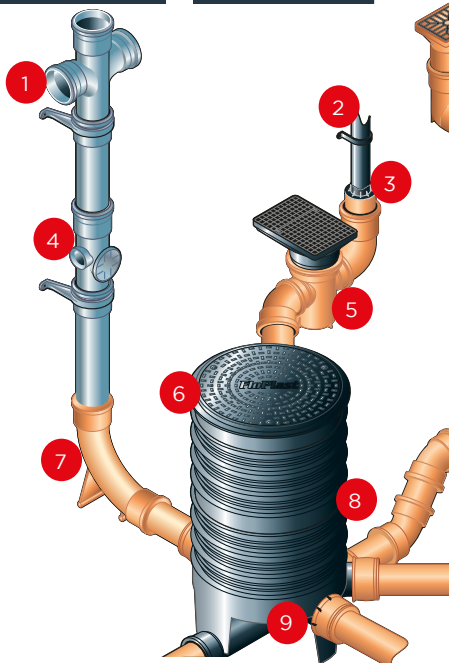

UNDERGROUND

Also available...