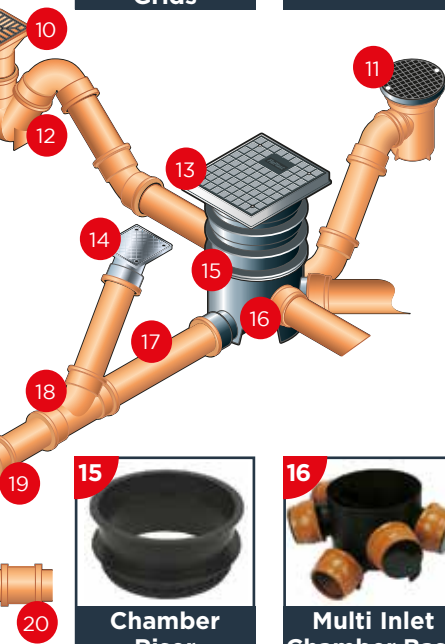

UNDERGROUND

1
Double Branch

2
Soil Pipe

3
Adaptors

4
Access Pipe - Socket/Spigot

5
Back Inlet Bottle Gully

6
Plastic Cover & Frame

7
Double Socket Rest Bend

8
Extension Riser

9
450mm Chamber Base

Also available...

Flexible Couplings

ACO Channel Drainage

Galvanised Covers

SOIL & WASTE

Pipes

Connectors

Bends

Pipe Clips

Ancillaries

Cast Effect

Waste Pipe

Access

MDPE