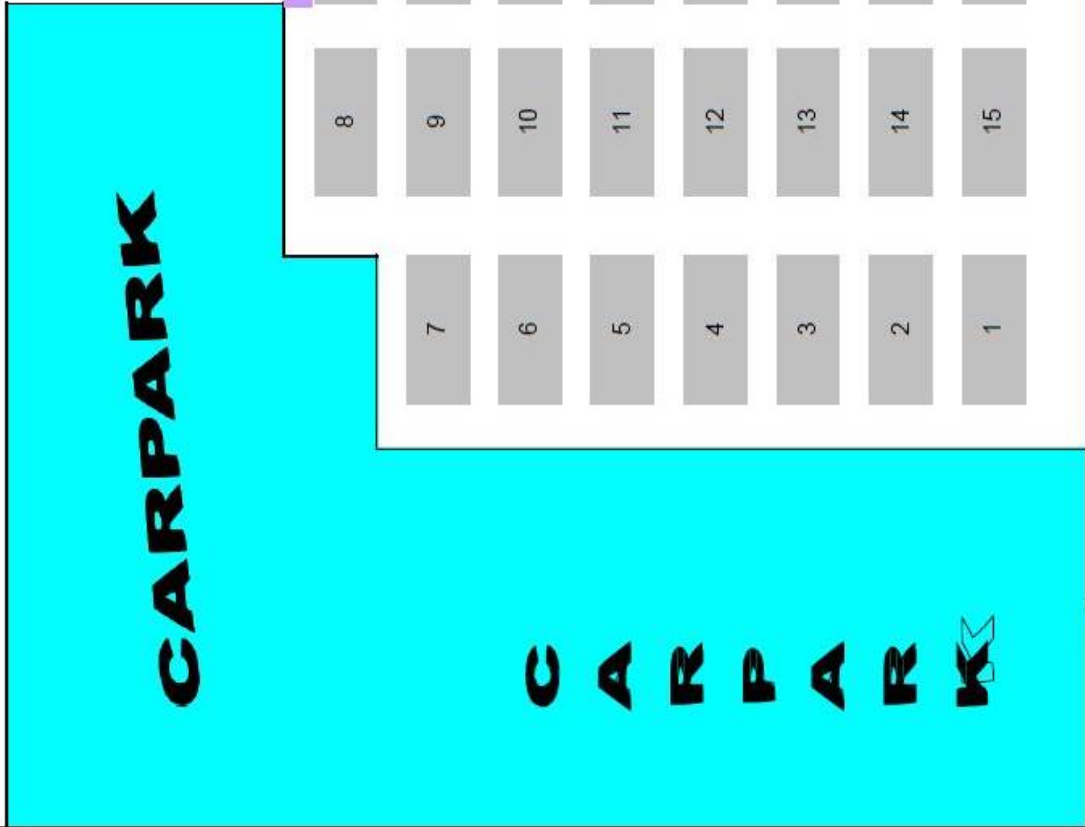

Cars ➔

From M4 turn Right/Left at Mulgoa Road exit
Follow Mulgoa Road
Turn right at lights into Batt Street
Turn left into Jamison Park car parking area

NOTES

JAMISON PARK NETBALL COMPLEX

YORK ROAD

To JAMISON ROAD