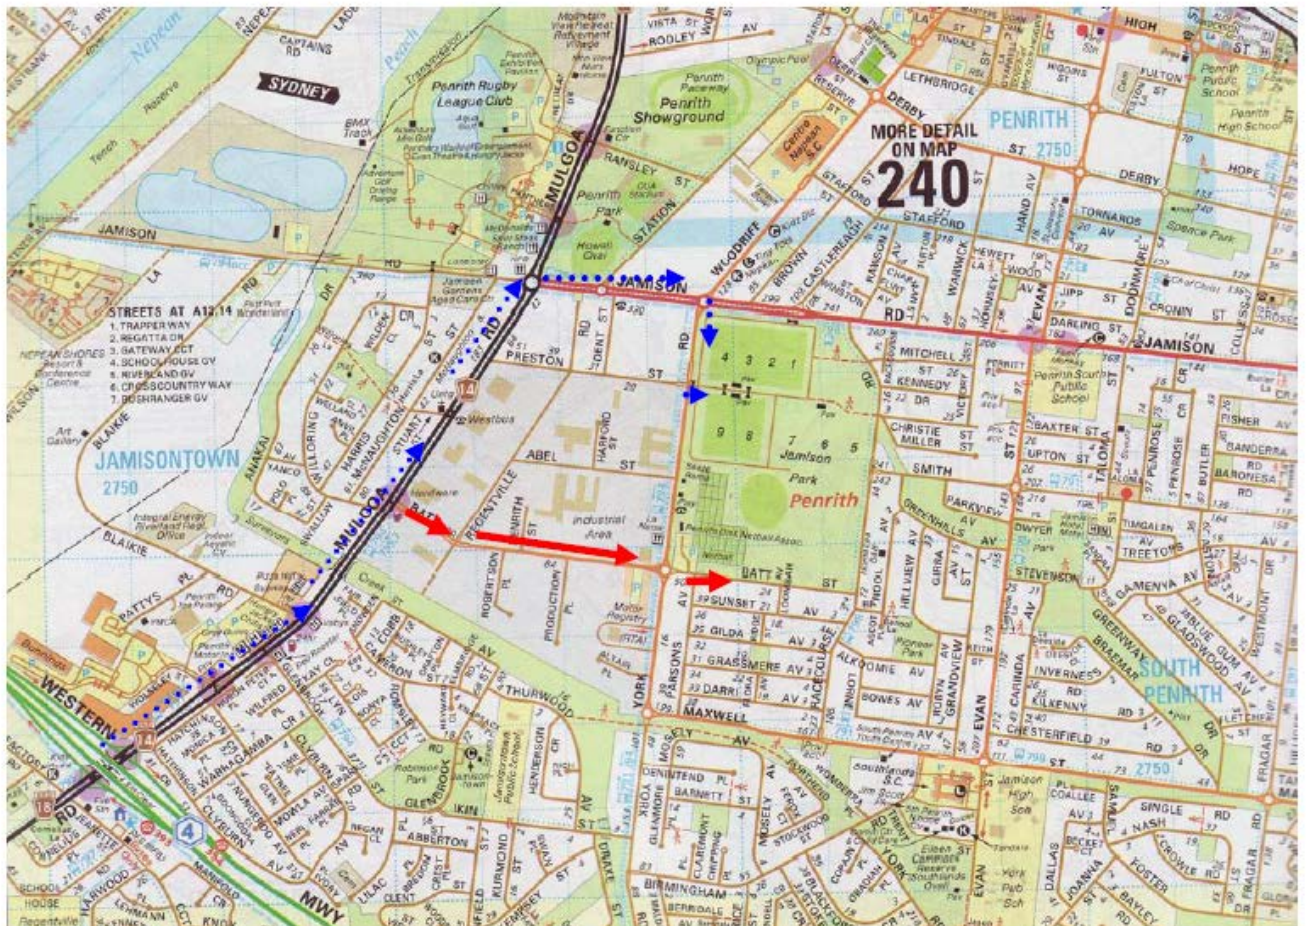

PENRITH NETBALL – JAMISON PARK NETBALL COMPLEX

CAR AND BUS ACCESS

Buses .....➔

From M4 turn Right/Left at Mulgoa Road exit
Follow Mulgoa Road
Turn right at traffic lights into Jamison Road
Turn right at roundabout into York Road
Turn left into Jamison Park bus parking area

Cars ➔

From M4 turn Right/Left at Mulgoa Road exit
Follow Mulgoa Road
Turn right at lights into Batt Street
Turn left into Jamison Park car parking area