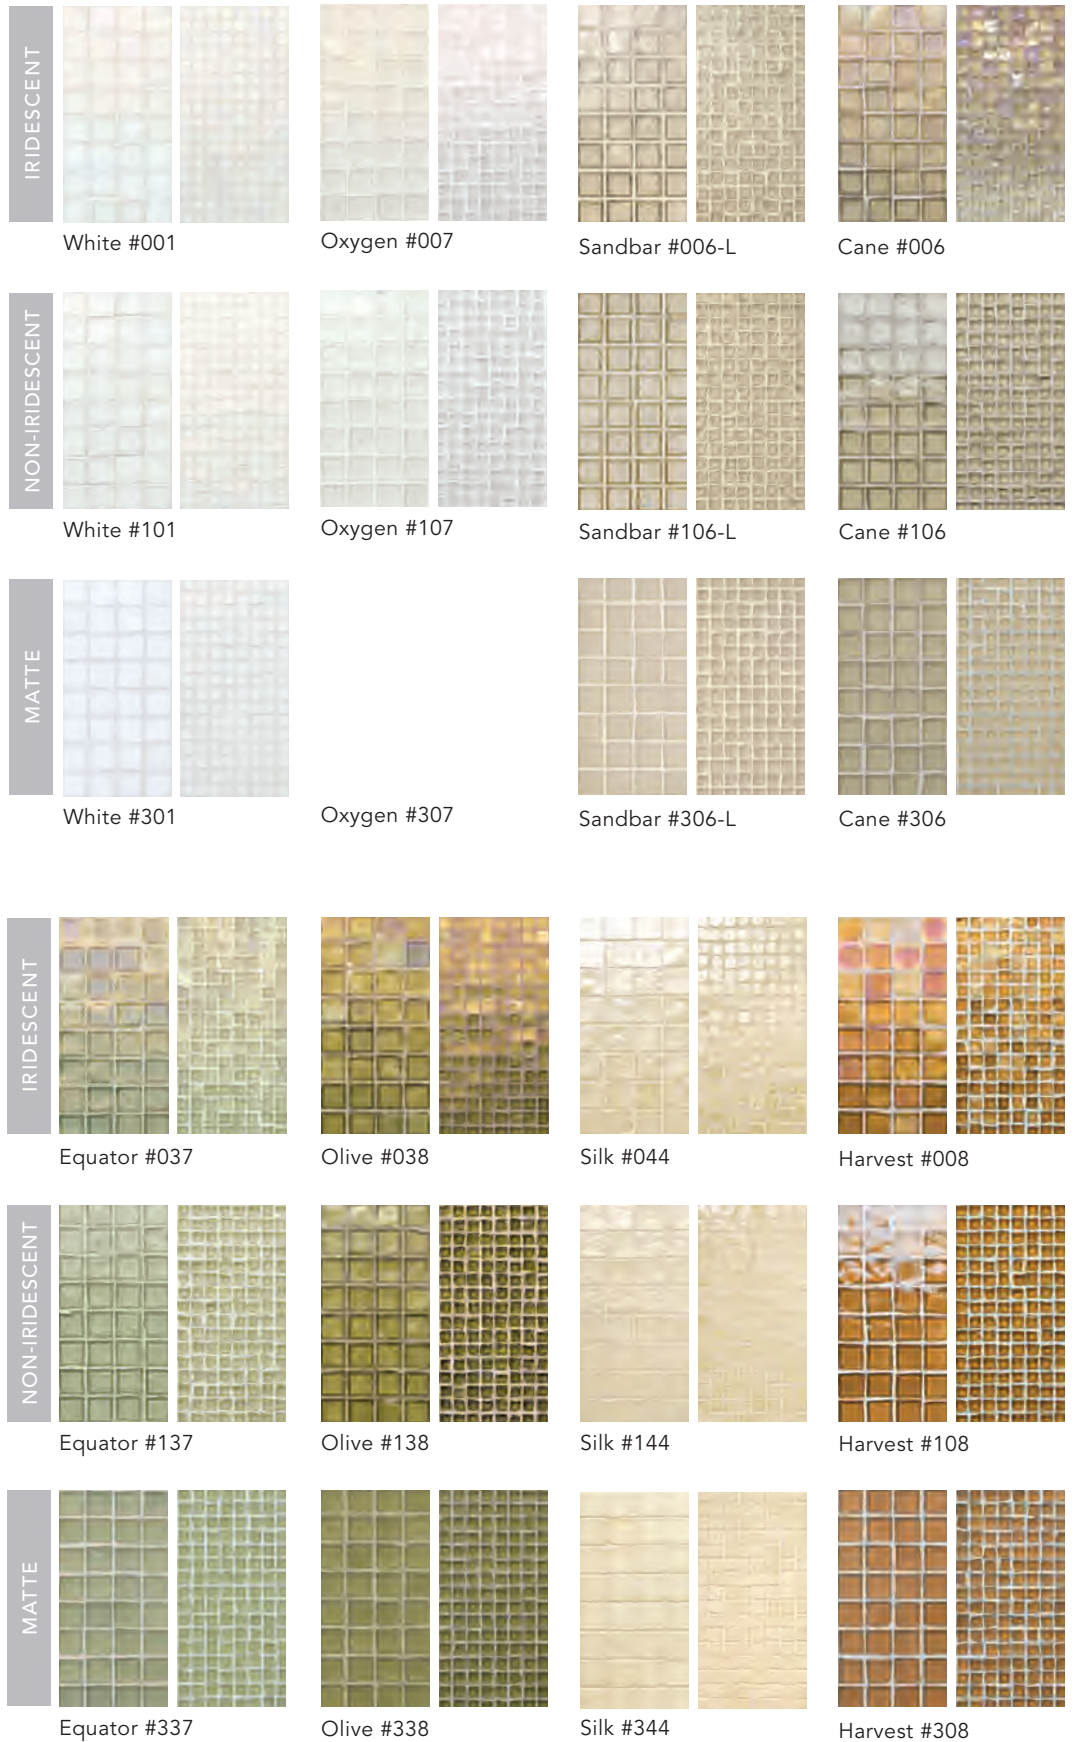

OCEANSIDE GLASS & TILE

MOSAICS

TESSERA, MUSE, ZOETIC

oceanside
GLASS & TILE

All mosaics are paper-face mounted.

MOSAIC SIZES SHOWN

Each color reference is shown in both Tessera 1" x 1" (left) and 1/2" x 1/2" (right).

Amber #009

Koa #060

Truffle #052

Red #077

IRIDESCENT

IRIDESCENT ONLY

Sandstone #005

Amber #109

IRIDESCENT

Satin #043

IRIDESCENT ONLY

Silverlight #127-L

Fleet Blue #127

Pacific #124

NON-IRIDESCENT

Peacock #059

1/2" x 1/2" (15 mm x 15 mm)
Straight Set
 Sheet Size: 11 3/4" x 11 3/4"
 (299 x 299mm)
 Shown in Promise Blend

1" x 1" (25 x 25mm)
Straight Set
 Sheet Size: 11 3/4" x 11 3/4"
 (299 x 299mm)
 Shown in Cosmopolitan Blend