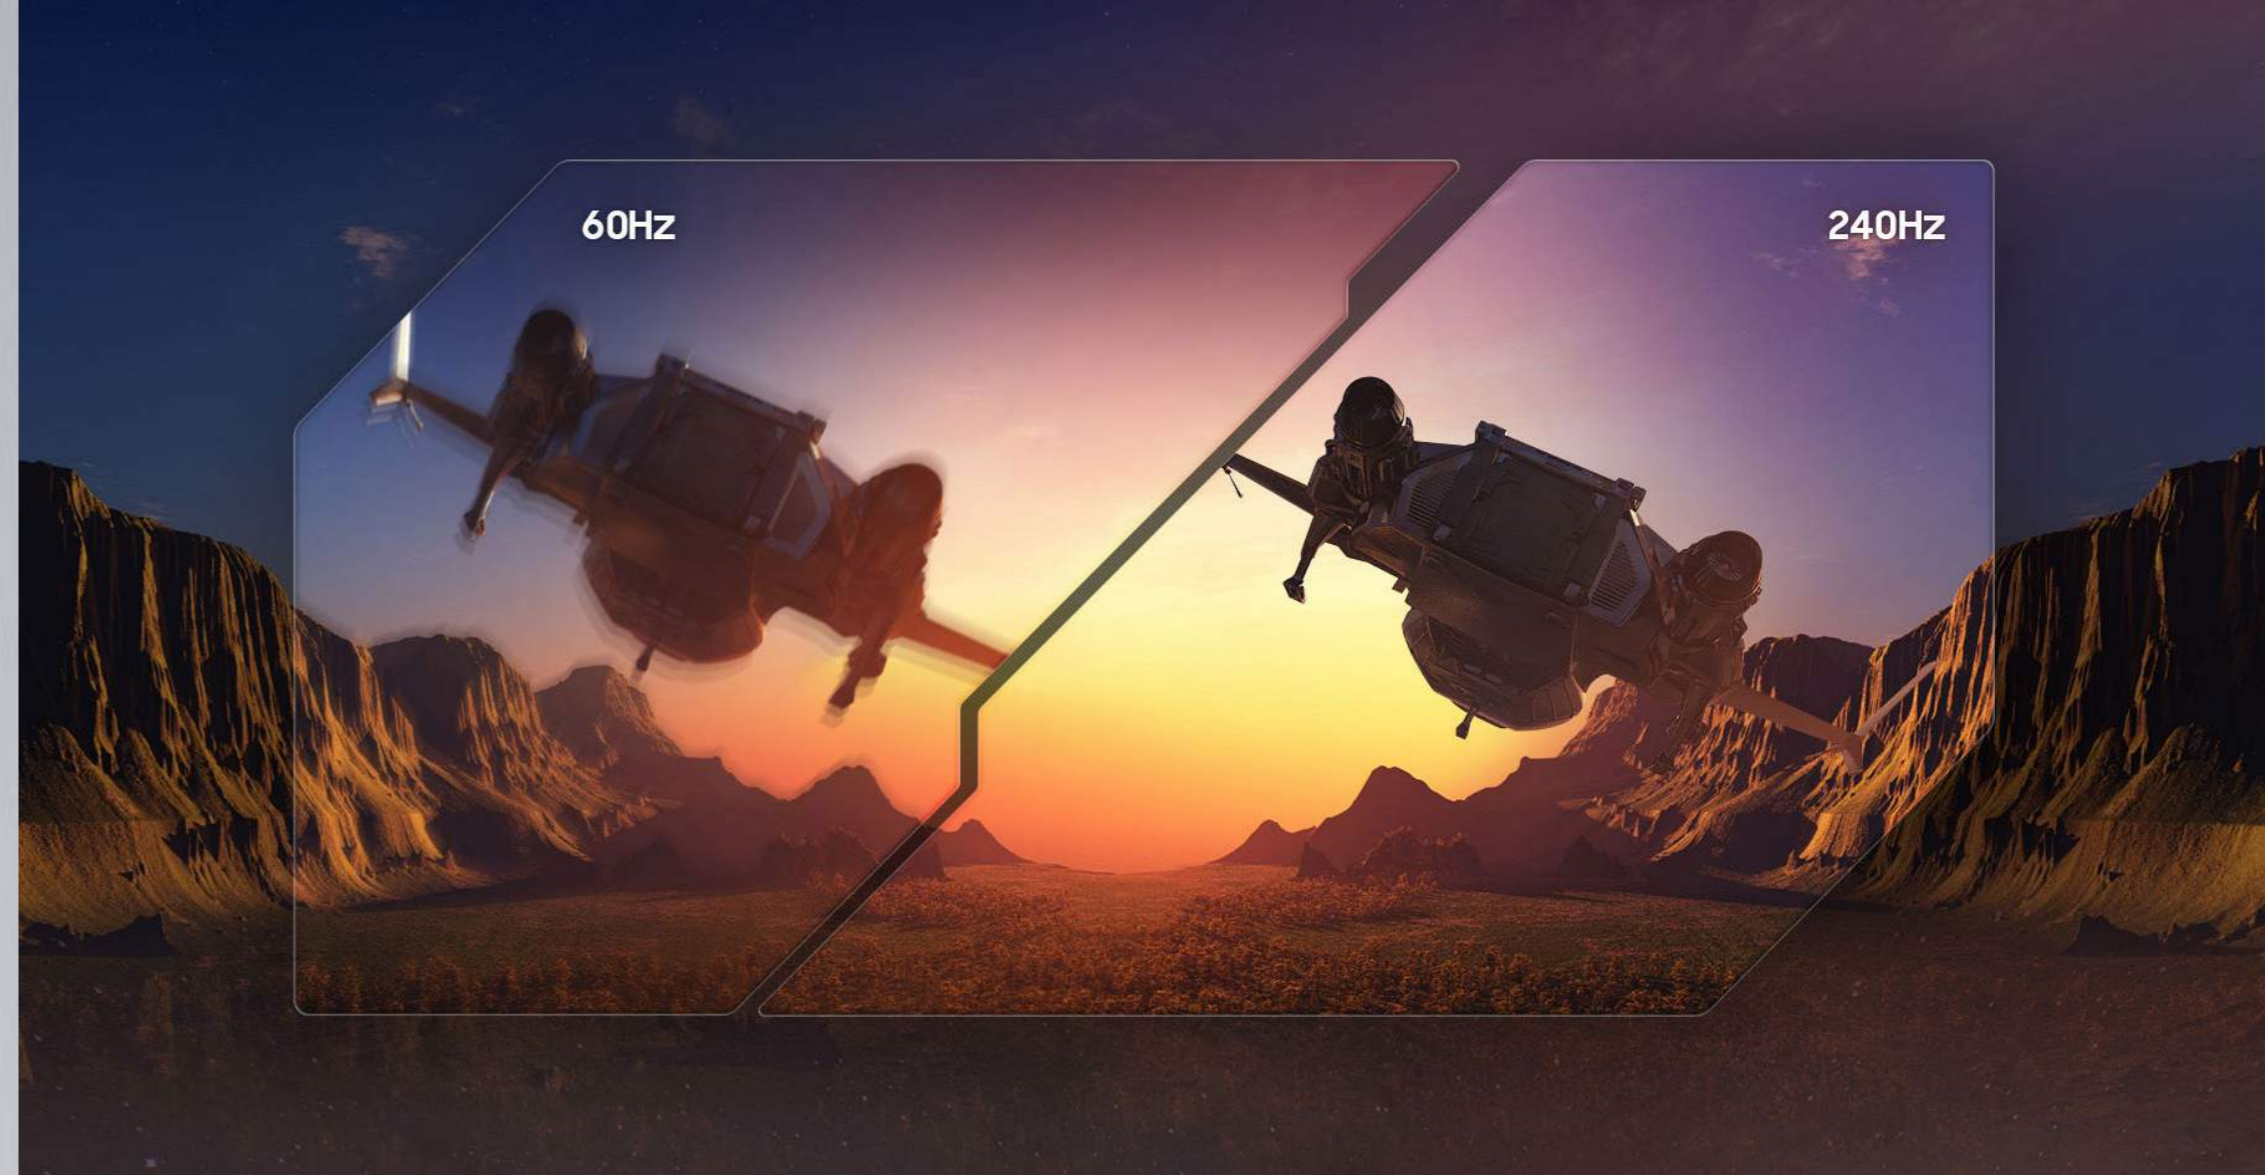

GAMING FEATURE

Battle the best

The slightest disadvantage can be the difference between winning and losing. Unleash on the competition with premium performance and lightning-fast response. Whether aiming for first or trying a new game, you won't be let down on the battlefield.

240Hz refresh rate & 1ms response time

Supreme speed in every playthrough

Supreme speed in every scene. Industry-leading 240Hz refresh rate eliminates lag for exhilarating gameplay and ultra-smooth action scene-by-scene. With 1ms response time and blur-free frames, players have a competitive edge with optimized technology – every playthrough.