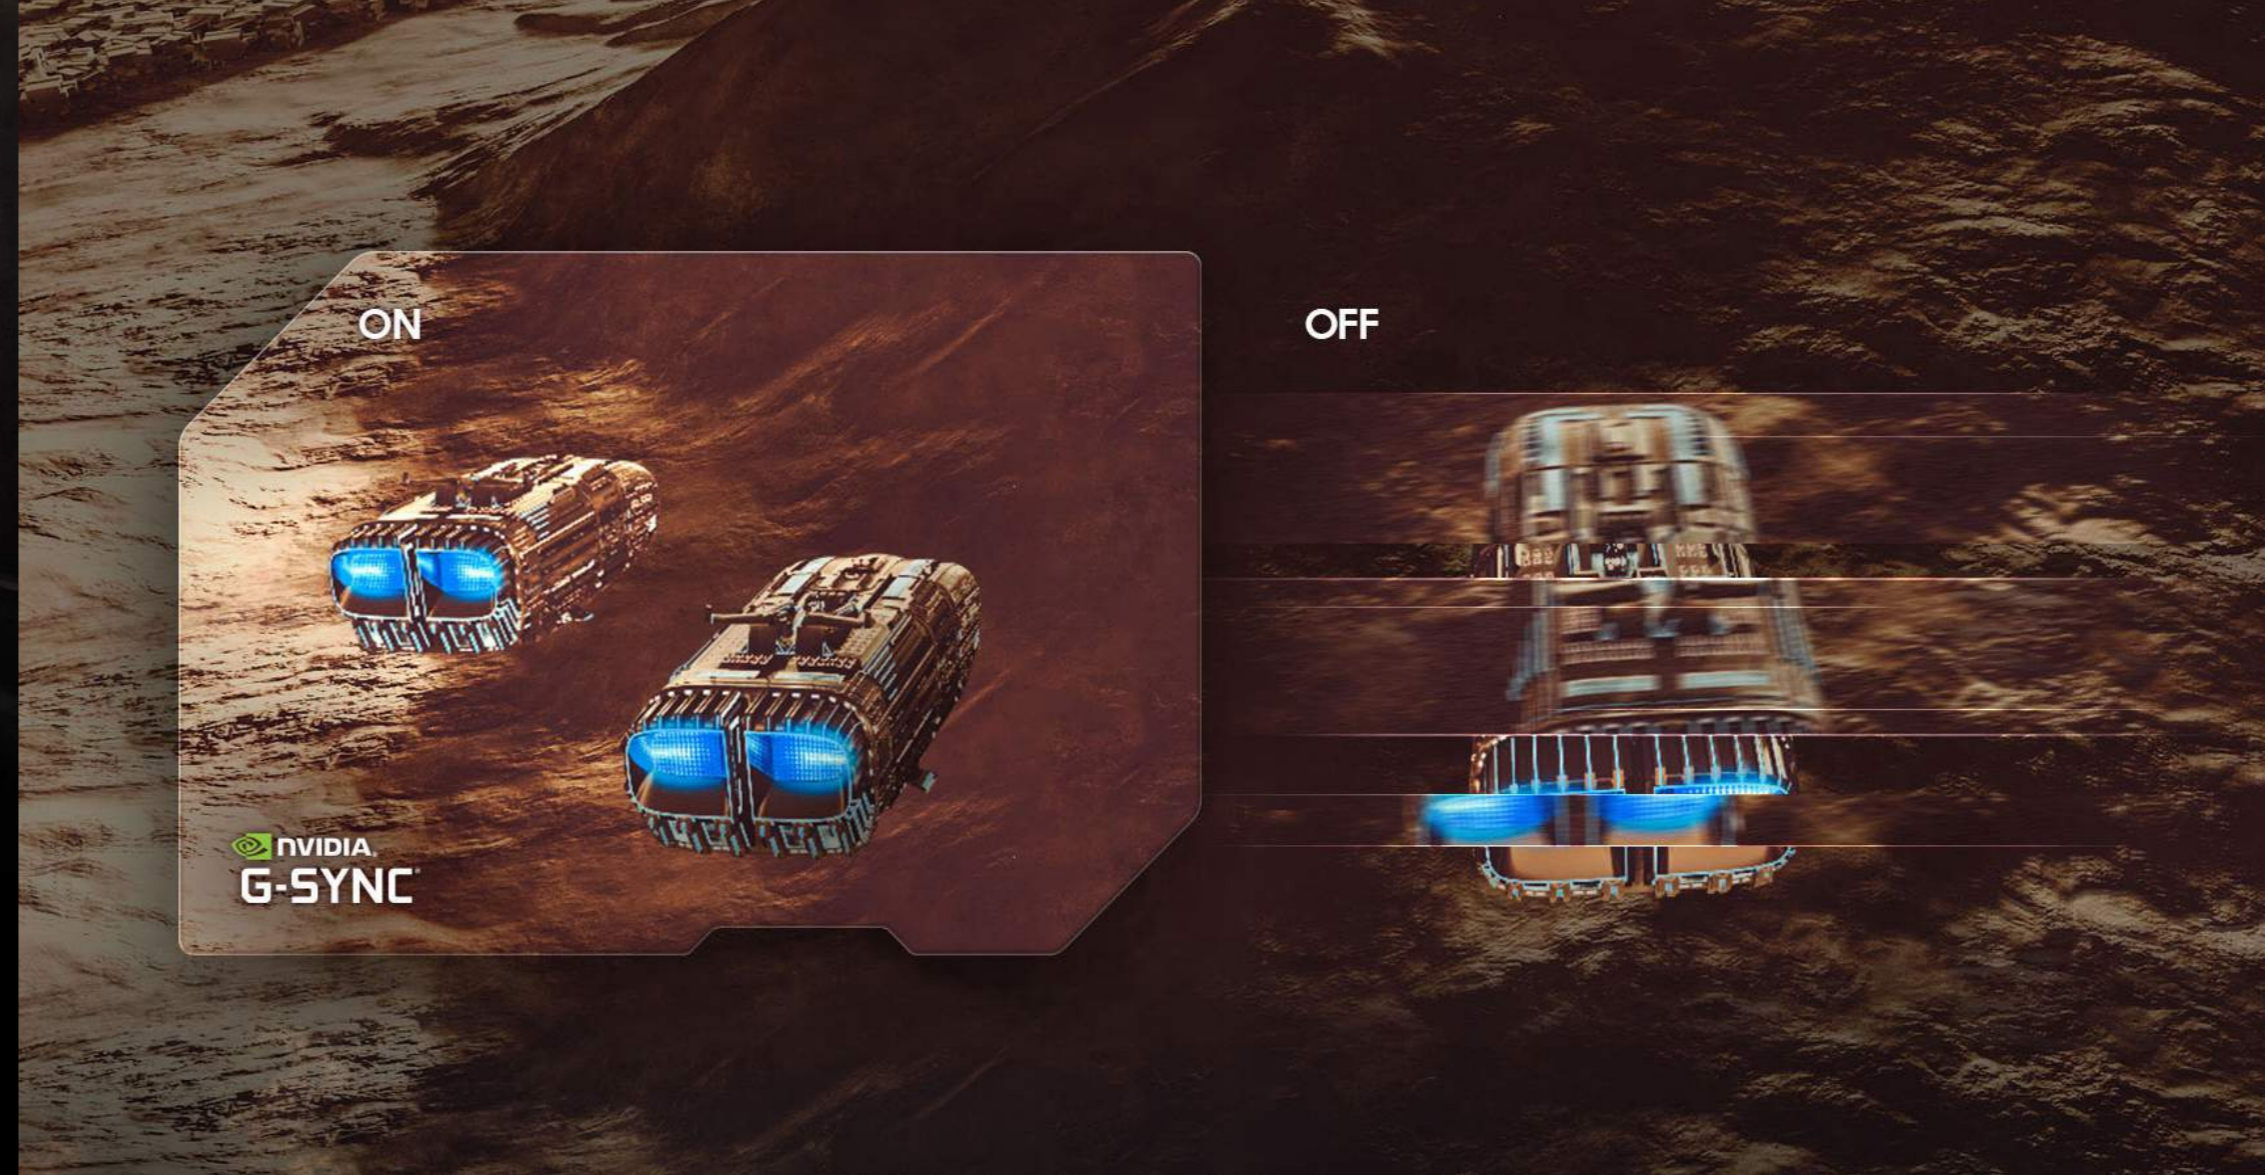

G-Sync compatible
& FreeSync Premium Pro

Uninterrupted game flow

Hyper action made seamless. Say goodbye to choppiness, screen-lag, and image tears with ultra-smooth G-Sync. Run the most complex games at full speed without disruption with AMD FreeSync Premium Pro, pulling you as close to the action as you can be.