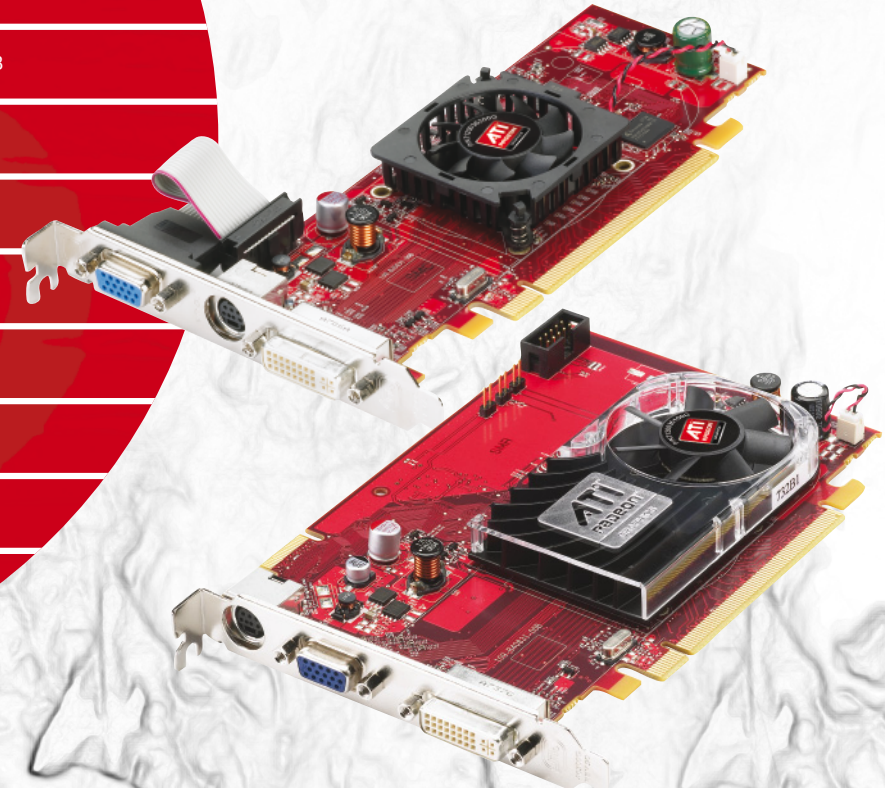

DirectX® 10.1, PCI Express® 2.0. Again all the same indispensable technologies as their bigger brothers. But at unbeatable price points for casual gamers and HD enthusiast. Want a HD PC rig to power a full HD 1080p TV panel at low power and noise? Want to combine with an AMD 780G Chipset for ATI Hybrid CrossFireX™ performance? This is the card for you.