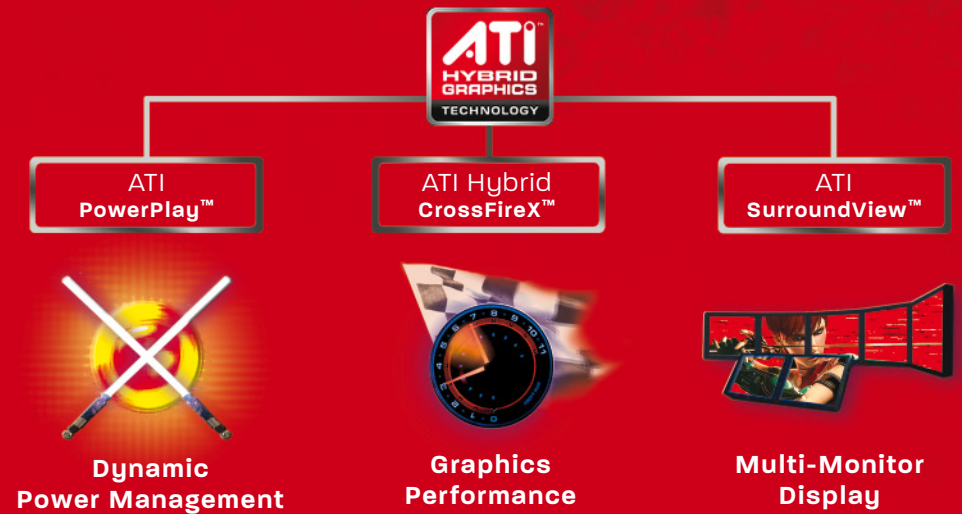

Performance and Technology

ATI Hybrid Graphics

Have you ever faced the question: can I upgrade from integrated graphics to discrete graphics and not have to throw away my built-in, integrated graphics? Well, now you can! With AMD's new ATI Hybrid Graphics technology you multiply your performance, productivity and efficiency when you plug in an ATI Radeon™ HD 3000 Series graphics card into a new AMD 780 Series Chipset based motherboard. Start with a motherboard featuring the recently launched AMD 780G Chipset. These chipsets have the ATI Radeon™ HD 3200 GPU built-in – get a full 2x the performance over AMD's previous generation chipset a powerful DirectX® 10 graphics core. Now add in an ATI Radeon HD 3470, ATI Radeon HD 3450 or even an

ATI Radeon HD 2400 PRO based graphics card. Any of these combinations gives you a multi-GPU performance boost from ATI Hybrid CrossFire™ technology so you can play the latest games.¹

You can also use a multi-GPU setup with any ATI Radeon HD 3000 Series card and ATI SurroundView™ technology to drive up to 4 monitors for incredible productivity, whether at work or in the home office.² And don't forget power consumption: both the chipset and graphics cards are highly power efficient, using less energy than other chipsets or discrete graphics cards. Finally, ATI PowerPlay™ technology can change power use on the fly – ranging from maximum performance for

gaming or low power settings for web surfing or general PC use. ATI Hybrid Graphics, it's the ideal platform for building entry-level PCs for work, video entertainment or basic gaming!