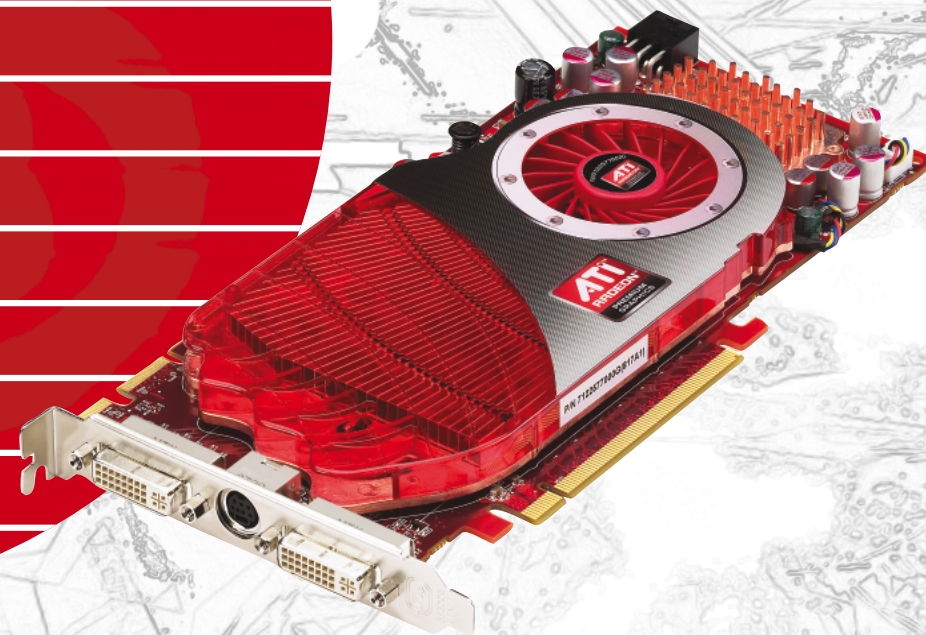

Ultimate Gaming

Comprehensive DirectX® 10.1 Support

1080p HD Video Display

ATI Avivo™ HD

Blu-ray & HD DVD video

Unified Video Decoder 2

Built-in HDMI pass through 7.1 audio

ATI CrossFireX™ Multi-GPU

GDDR3 Gaming Memory

PCI Express® 2.0 Support

ATI Catalyst™ Driver Stability

ATI Power Play™ Energy Conservation

Specifications	ATI Radeon™ HD 4850 PRO
Bus Type	PCIe x16/2.0
Engine Clock	625 MHz
Memory Type	GDDR3
Memory Bandwidth	max 64 GB/sec
Memory Size	up to 1 GB
Stream processing units	800
UVD technology for HD video decoding and playback	Yes, UVD 2
HDMI with 7.1 sound	Integrated
Output HDTV	HDMI w/ Adaptor
Slot	Single Slot
Max Board Power	110 W
ATI CrossFireX™ Ready	Internal Cable

ATI Radeon™ HD 4850

Based on the same, powerful new RV770 chip, the ATI Radeon™ HD 4850 gives intense game play at highest resolutions at an accessible price! Never before has performance this close to perfection come in such an affordable package! With 512 MB of GDDR3 memory, single slot design, low power draw and wide availability, the competition is left speechless with the onslaught of the ATI Radeon HD 4850!