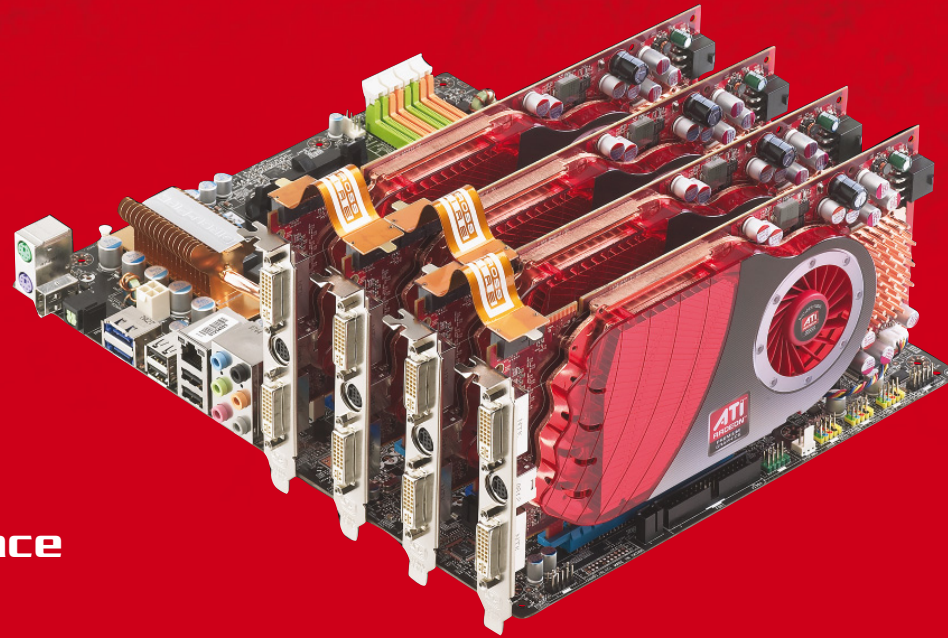

Performance and Technology

ATI CrossFireX™ technology

AMD's performance gaming solution

ATI CrossFireX™ technology provides the ultimate multi-GPU performance gaming platform. Enabling game dominating power, ATI CrossFireX™ technology enables two, three or four discrete graphics processors to work together to improve gaming performance.² To enable ATI CrossFireX™ technology in your system, be sure to select ATI CrossFireX-ready motherboards. These motherboards are designed to work with either AMD or Intel processors and enable the simultaneous use of one or more ATI Radeon™ HD graphics cards. ATI CrossFireX™ technology allows you to expand your system's graphics capabilities. It allows you to scale your system's graphics horse power as you need it, supporting up to four

ATI Radeon HD graphics cards, enabling the most scalable gaming platform ever.² Armed with up to four ATI Radeon HD graphics cards, your gaming rig can break through traditional graphics limitations to play even the most demanding games at ultra high resolutions with the highest detail settings your monitor can handle, for The Ultimate Visual Experience™.

But, it's not just about high end cards: With the right dual or quad PCIe® x16 or x8 socket's on your ATI CrossFireX™ enabled motherboard you can multiply your gaming performance with combinations of any similar ATI Radeon™ HD 2000, ATI Radeon™ HD 3000 and ATI Radeon™ HD 4000 series graphics cards. (Please

check the AMD web site for exact combinations which work together). Finally, not sure what you will need? With the right ATI CrossFireX™ enabled motherboards, you can place one ATI Radeon™ graphics card in your rig today. Later, when the need arises, buy another similar ATI Radeon graphics card, plug it in, set the ATI CrossFireX™ bridge, re-configure the drivers and you are away!² With extreme scaling in most of today's games, adding a 2nd, 3rd or 4th graphics card can secure your system for the performance you need today and tomorrow.