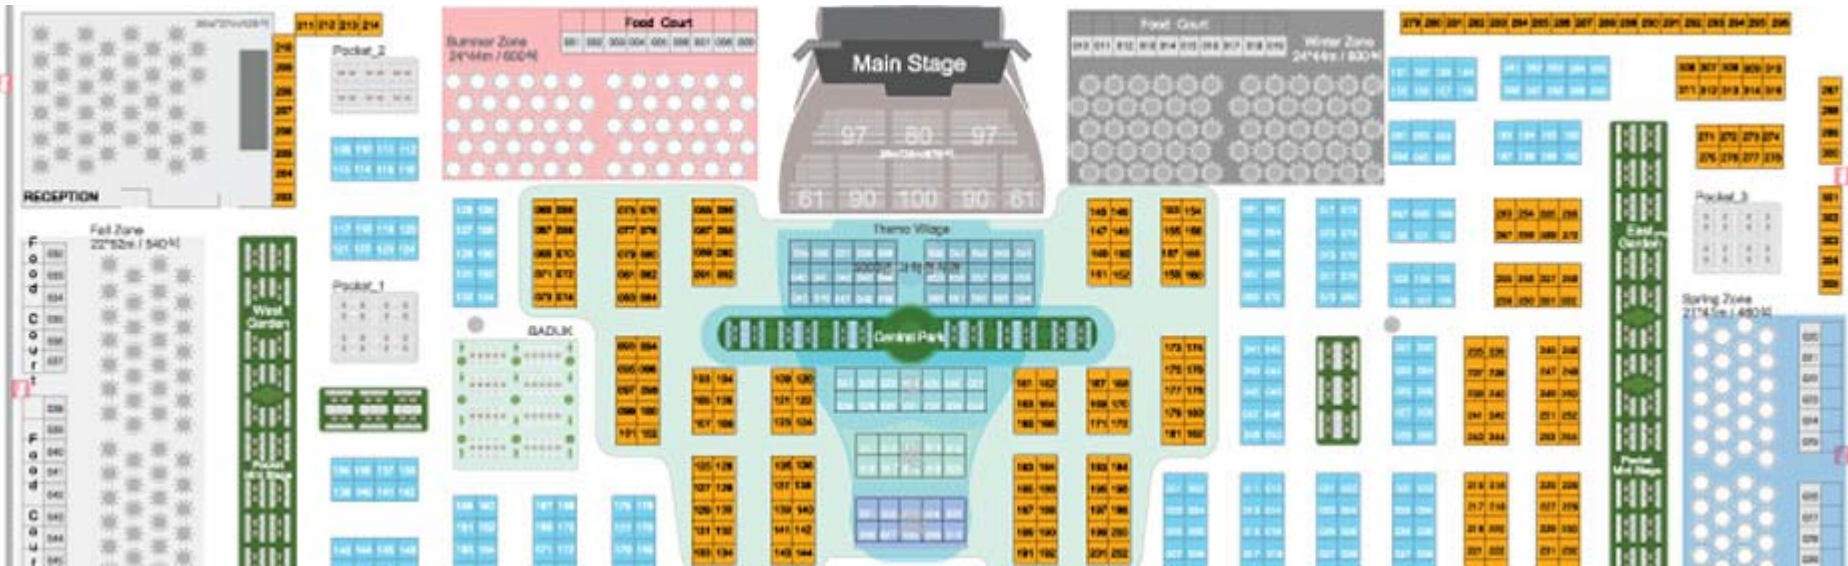

Saturday: House of Friendship Opens