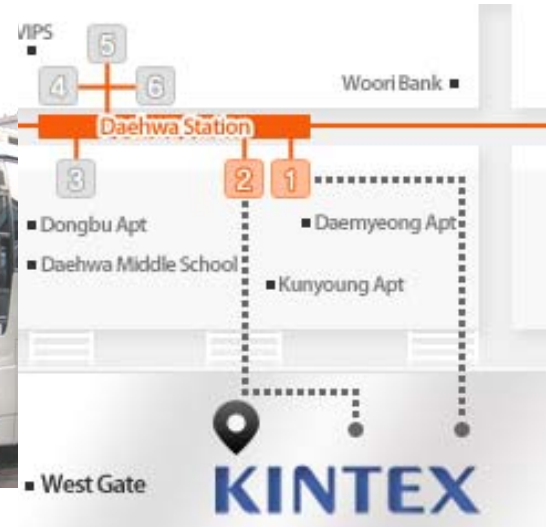

Beginning mid-June 2015, link to convention housing at rotary.org

Convention Transportation

Your Seoul 2016 Convention Registration Includes:

- ❖ RI Chartered Shuttle Bus Transportation between RI Room Block Hotels and Kintex.

- ❖ Public Transit Pass? TBD

Provided by RI or not, Seoul subways/buses offer single tickets or passes, plus a 3-tiered taxi system

- | | | | |
|------------------------------------|--|--|---|
| 01. The MVL Hotel KINTEX | 02. Mayfield Hotel | 03. Grand Hilton Seoul | 04. Sheraton Seoul D Cube City Hotel |
| 05. Conrad Seoul | 05. The Plaza | 07. Sejong Hotel | 08. JW Marriott Grandseum Square Seoul |
| 09. Grand Ambassador Seoul | 10. JW Marriott Seoul | 11. Intercontinental Seoul COEX | 12. Grand Intercontinental Seoul Parnoo |
| 13. Sheraton Incheon Hotel | | | |
| 01. Lotte City Hotel Gimpo Airport | 02. Stanford Hotel Seoul | 03. Best Western Nisara Hotel | 04. Golden Seoul Hotel |
| 05. Mermaid Hotel | 06. Mermaid Executive Apartments Seoul | 07. Courtyard by Marriott Seoul Times Square | 08. Fraser Place Namdameun |
| 09. Centurion Hotel | 10. Best Western Premier Guro Hotel | 11. Best Western Premier Hotel Kukdo | 12. Ramada Seoul Jungno |
| 13. Homoda Seoul Dondaeum | 14. Homoda Hotel & Suite Seoul Namdameun | 15. Novotel Ambassador Doksan | 16. Holiday Inn Seoul Seonabuk |
| 13. Provata Hotel | | | |
| 01. Riverpark Hotel | 02. Levington Hotel | 03. Yoido Hotel | 04. Best Western New Seoul Hotel |