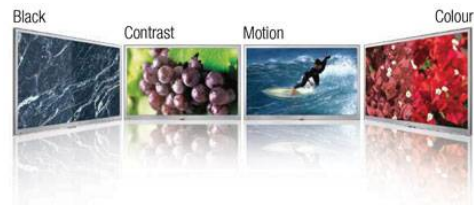

3D HyperReal Engine

The driving force behind the amazing colour and realistic images of Samsung's new LED TV's is the innovative HyperReal Engine. By optimising performance and image enhancement, the Samsung HyperReal Engine provides vibrant and crystal-clear Full HD images.