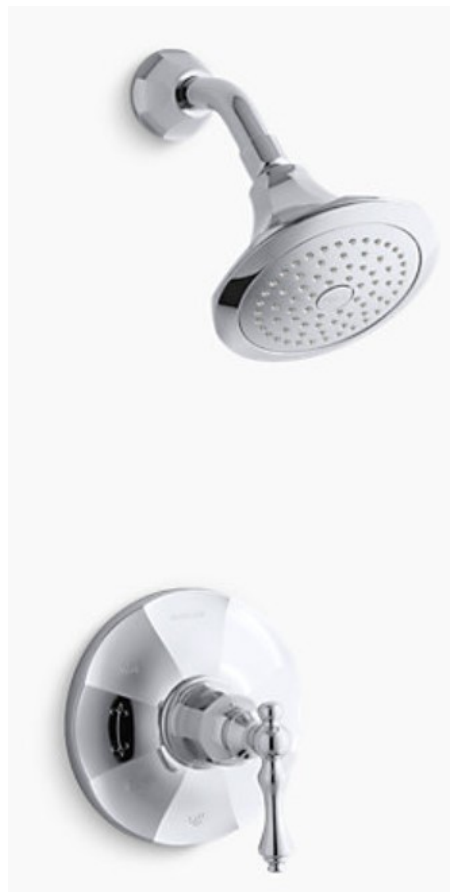

**CORALAIS— K-15271-4-CP**

UTILITY SINK FAUCET WITH THREADED SPOUT AND  
LEVER HANDLES  
POLISHED CHROME (SHOWN)

**KELSTON—K-13491-4-CP**

WIDESPREAD BATHROOM SINK FAUCET 8 INCH OC

**KELSTON—K-T13494-4-CP**

DECK-MOUNT BATH FAUCET TRIM 8 INCH OC

**KELSTON—K-13504-CP**

TOILET TISSUE HOLDER

**KELSTON—K-13501-CP**

24" TOWEL BAR

Oil-Rubbed Bronze

Vibrant Brushed Nickel

Polished Chrome (shown)

THE BOLD LOOK  
OF **KOHLER**®

**excel**  
HOMES

**upgrade 3**

**KELSTON— Rainhead Package**

8" TRADITIONAL ROUND 2.5 GPM RAINHEAD WITH KATALYST® AIR-INDUCTION TECHNOLOGY TRIM TRANSFER VALVE

TO BE USED WITH SHOWER PACKAGE

(K-13692-CP, K-7394-CP, K-T13661-4-CP, K-TS13493-4)

**KELSTON— K-TS13493-4-CP**

RITE-TEMP® SHOWER VALVE TRIM WITH LEVER HANDLE, AND 2.5 GPM SHOWERHEAD

Oil-Rubbed Bronze

Vibrant Brushed Nickel