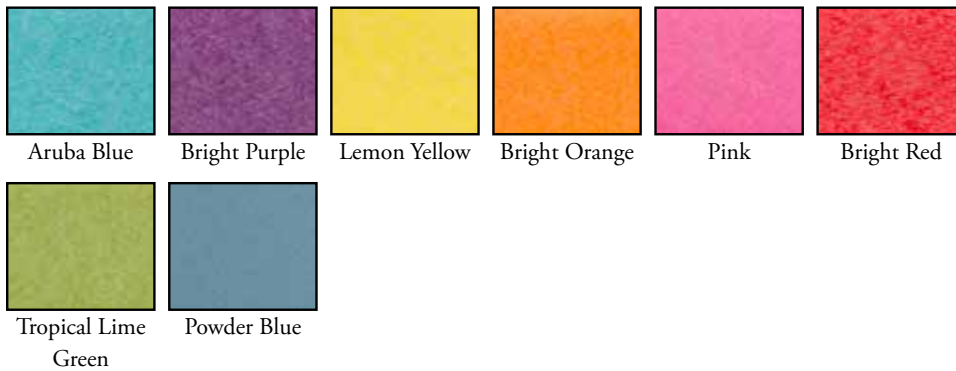

H*ochstetler*

LAWN FURNITURE LLC

POLY COLORS

Ordering Information for Two-Toned

Color #1 Base and Frame | Color #2 Seat, Back, and Arms

Standard Colors

Tropical Colors

POLY COLORS & FABRIC SWATCHES