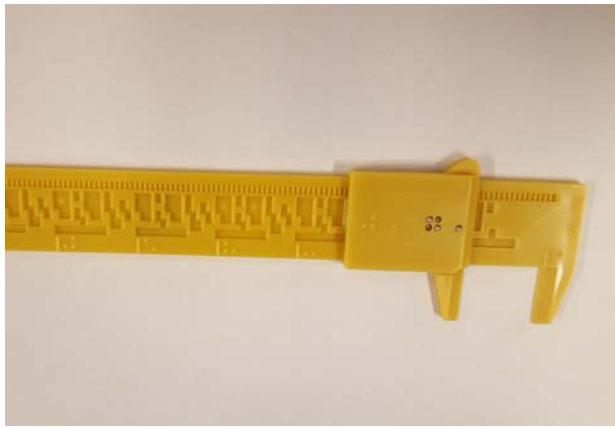

105007

$20.00

Tactile Caliper

Measures in inches to 1/16th accuracy