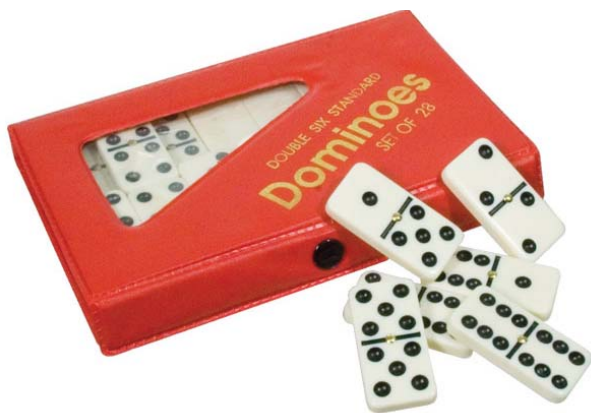

401015

\$12.00

Go Fish Cards

Large-Size Go Fish deck with tactile braille symbols.

401016

\$12.00

Old Maid Cards

Large-Size Old Maid deck with tactile braille symbols.

401018

\$3.75

Pinochle Cards

Bridge-Size Pinochle deck of playing cards with jumbo-index numbers and letters.

401006

\$16.00

UNO Cards

Standard size UNO deck with tactile braille symbols.

401008

\$16.00

Rook Cards

Large-Size Rook deck with tactile braille symbols

401010

\$7.00

Table-top card holder

Clear plastic table-top playing card holder.

401013 **\$9.00**
Fanned Table-top Card Holder

401039 **\$5.50**
XL Low Vision Dice
XL pair of dice with tactile dots.

401040 **\$3.25**
Tactile Dice
Standard size pair of dice with tactile dots.

401041 **\$16.00**
Tactile Dominos
**Standard size set of double-six
Dominos with tactile dots**