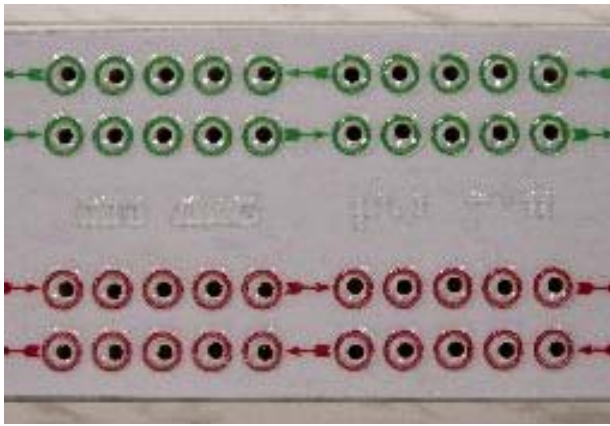

401013 **\$9.00**
Fanned Table-top Card Holder

401039 **\$5.50**
XL Low Vision Dice
XL pair of dice with tactile dots.

401040 **\$3.25**
Tactile Dice
Standard size pair of dice with tactile dots.

401041 **\$16.00**
Tactile Dominos
**Standard size set of double-six
Dominos with tactile dots**