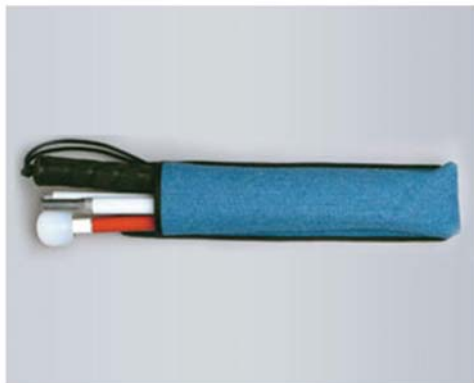

302000

$21.00

Ambutech Cane Pouch

Blue Denim