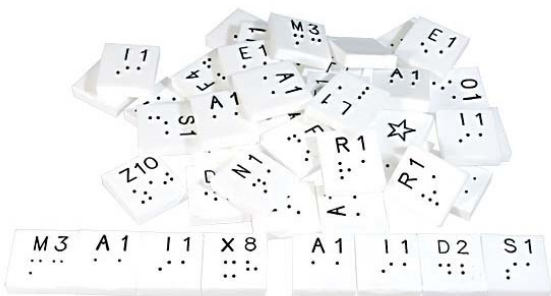

401028

\$11.00

Tactile Sliding Puzzle Game

**Compact sized brain teaser game.
Great size for car trips.**

401044

\$13.00

Tactile Rubik's Cube

**Classic Rubik's puzzle with tactile
markings on it.**

401025

\$15.00

Low Vision Scrabble Tiles

**Extra Large letters on standard size
plastic scrabble pieces**

401026

\$27.00

Braille Scrabble Tiles

**Braille letters on standard size plastic
scrabble pieces**

401019

\$3.50

EZ Read Finger-Tip Bingo Card

Large bingo card with larger numbers and sliding windows to mark numbers called.

401020

\$1.50

Low Vision Bingo Card

Larger bingo card for those with low vision.