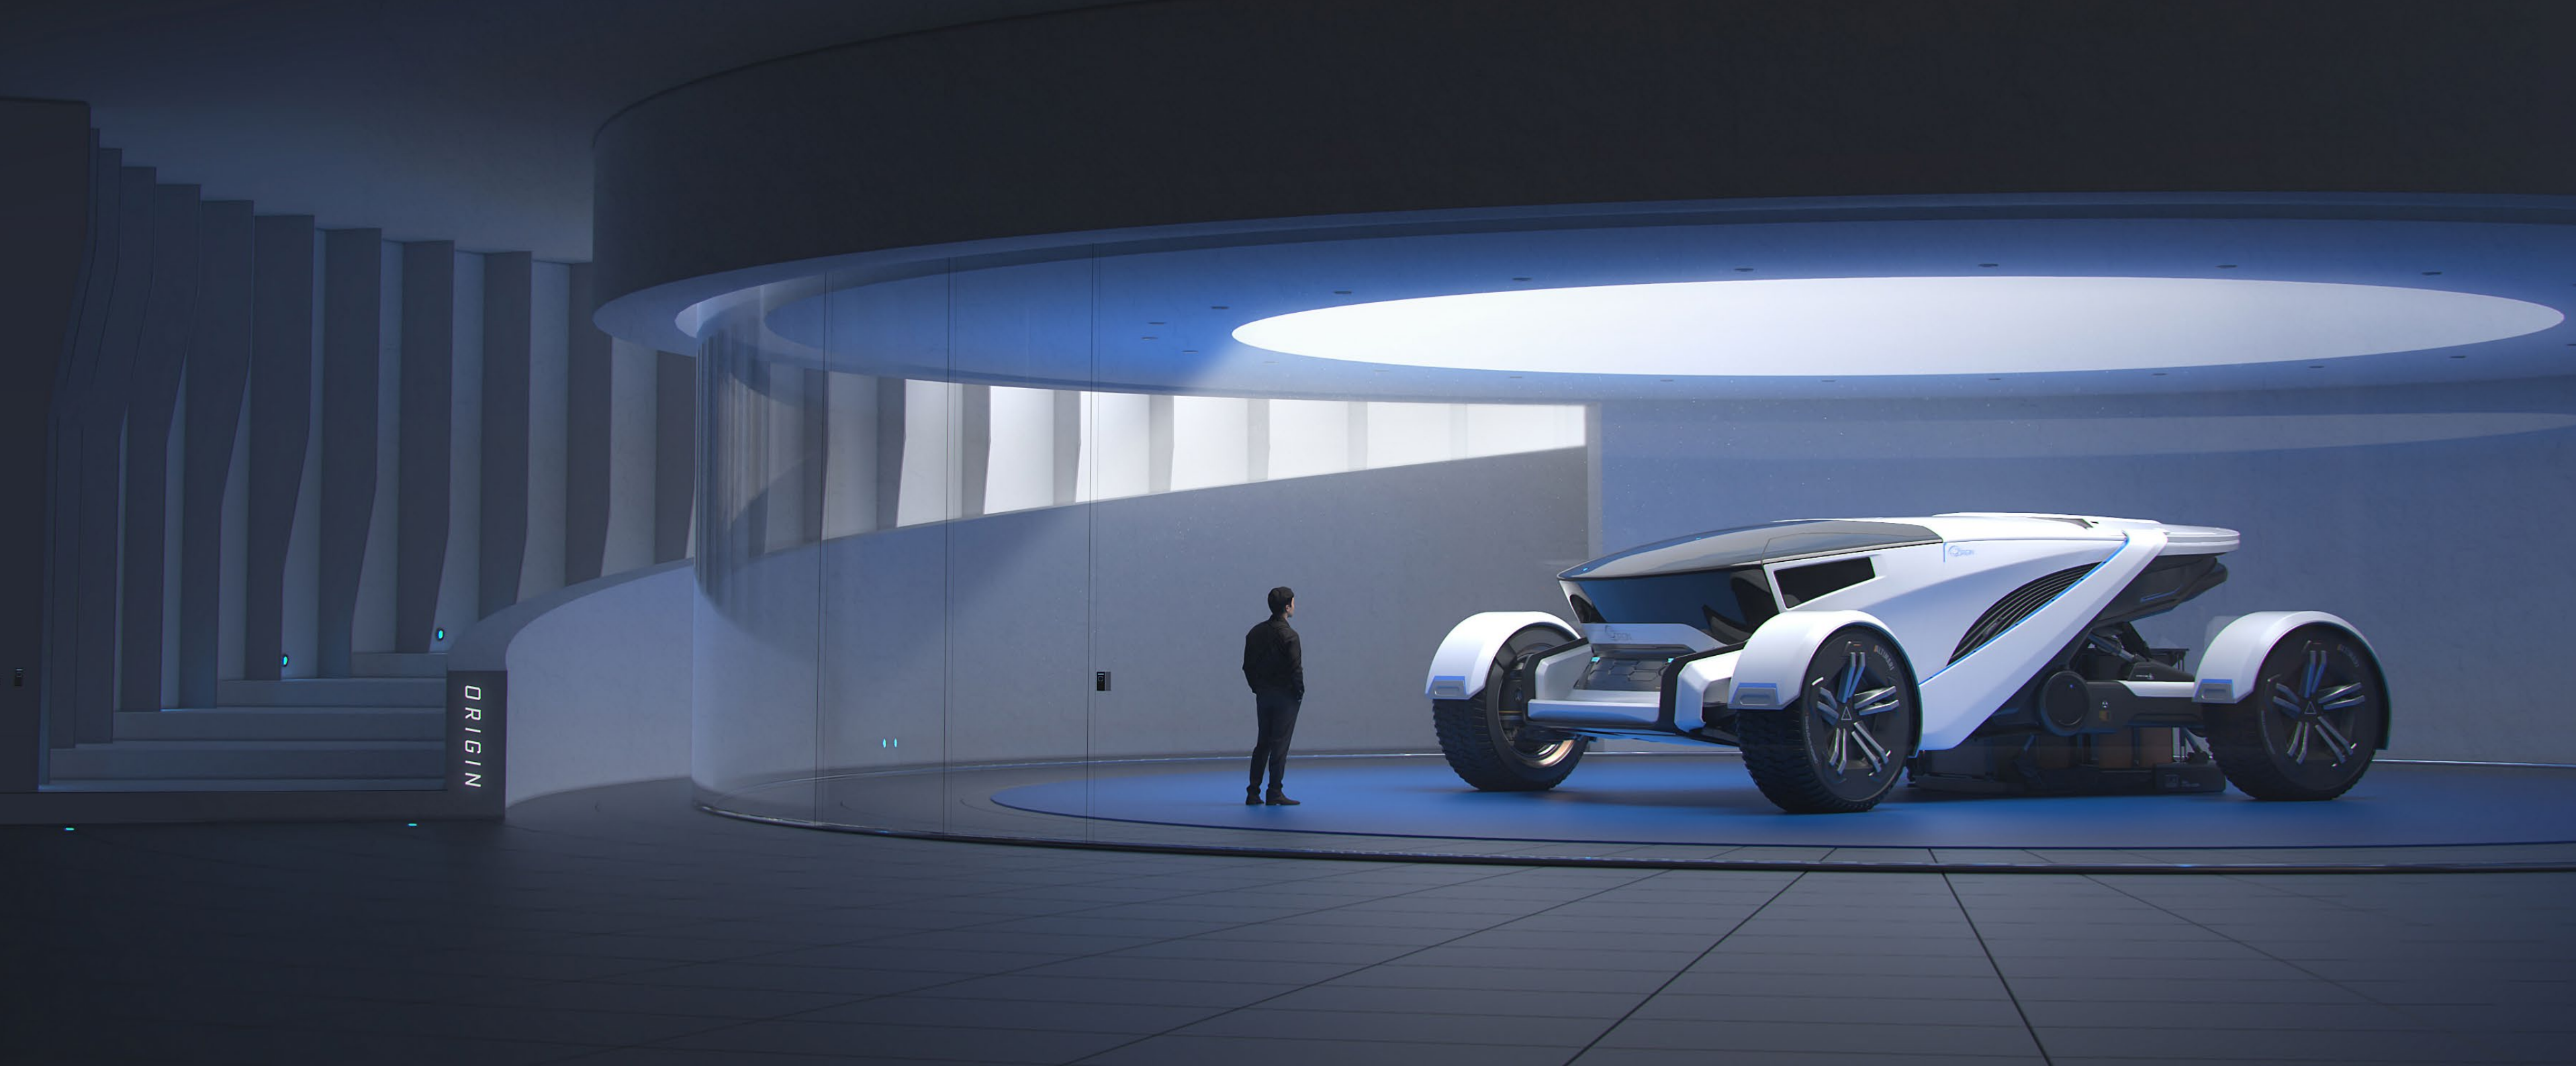

ORIGIN
Jumpworks
G12 SERIES

A DIFFERENT CLASS OF ROVER

The romance and majesty of traversing the galaxy's greatest terrestrial vistas. The breathless thrills of competing in continent-spanning races. The intense rush of skilled combat with everything on the line.

Origin isn't in the business of playing it safe. We've been pushing boundaries in performance and style for over two hundred years, and the G12 series doesn't merely follow that tradition of excellence, it forges new paths entirely. Crafted to be the ultimate hybrid of performance and passion, the Origin G12 is a different class of overland rover.

The open road is full of stories. How will you tell yours?

INSIDE STORY

PURE
Performance

G12 TOURING

The impossible allure of adventure. The hypnotic clatter of pebbles dancing on metal. A chance meeting in a quiet cantina. An enigmatic glance stolen from across a crowded marketplace. A shared smile and a lingering touch. As the night faded, they drove together towards the breaking sun, ready to discover the next chapter in their stories.

TECHNICAL Specification

Anything but your average overland transport, the G12 series sets new standards in adventure performance, fusing rugged capability with the style and attention-to-detail you expect from Origin.