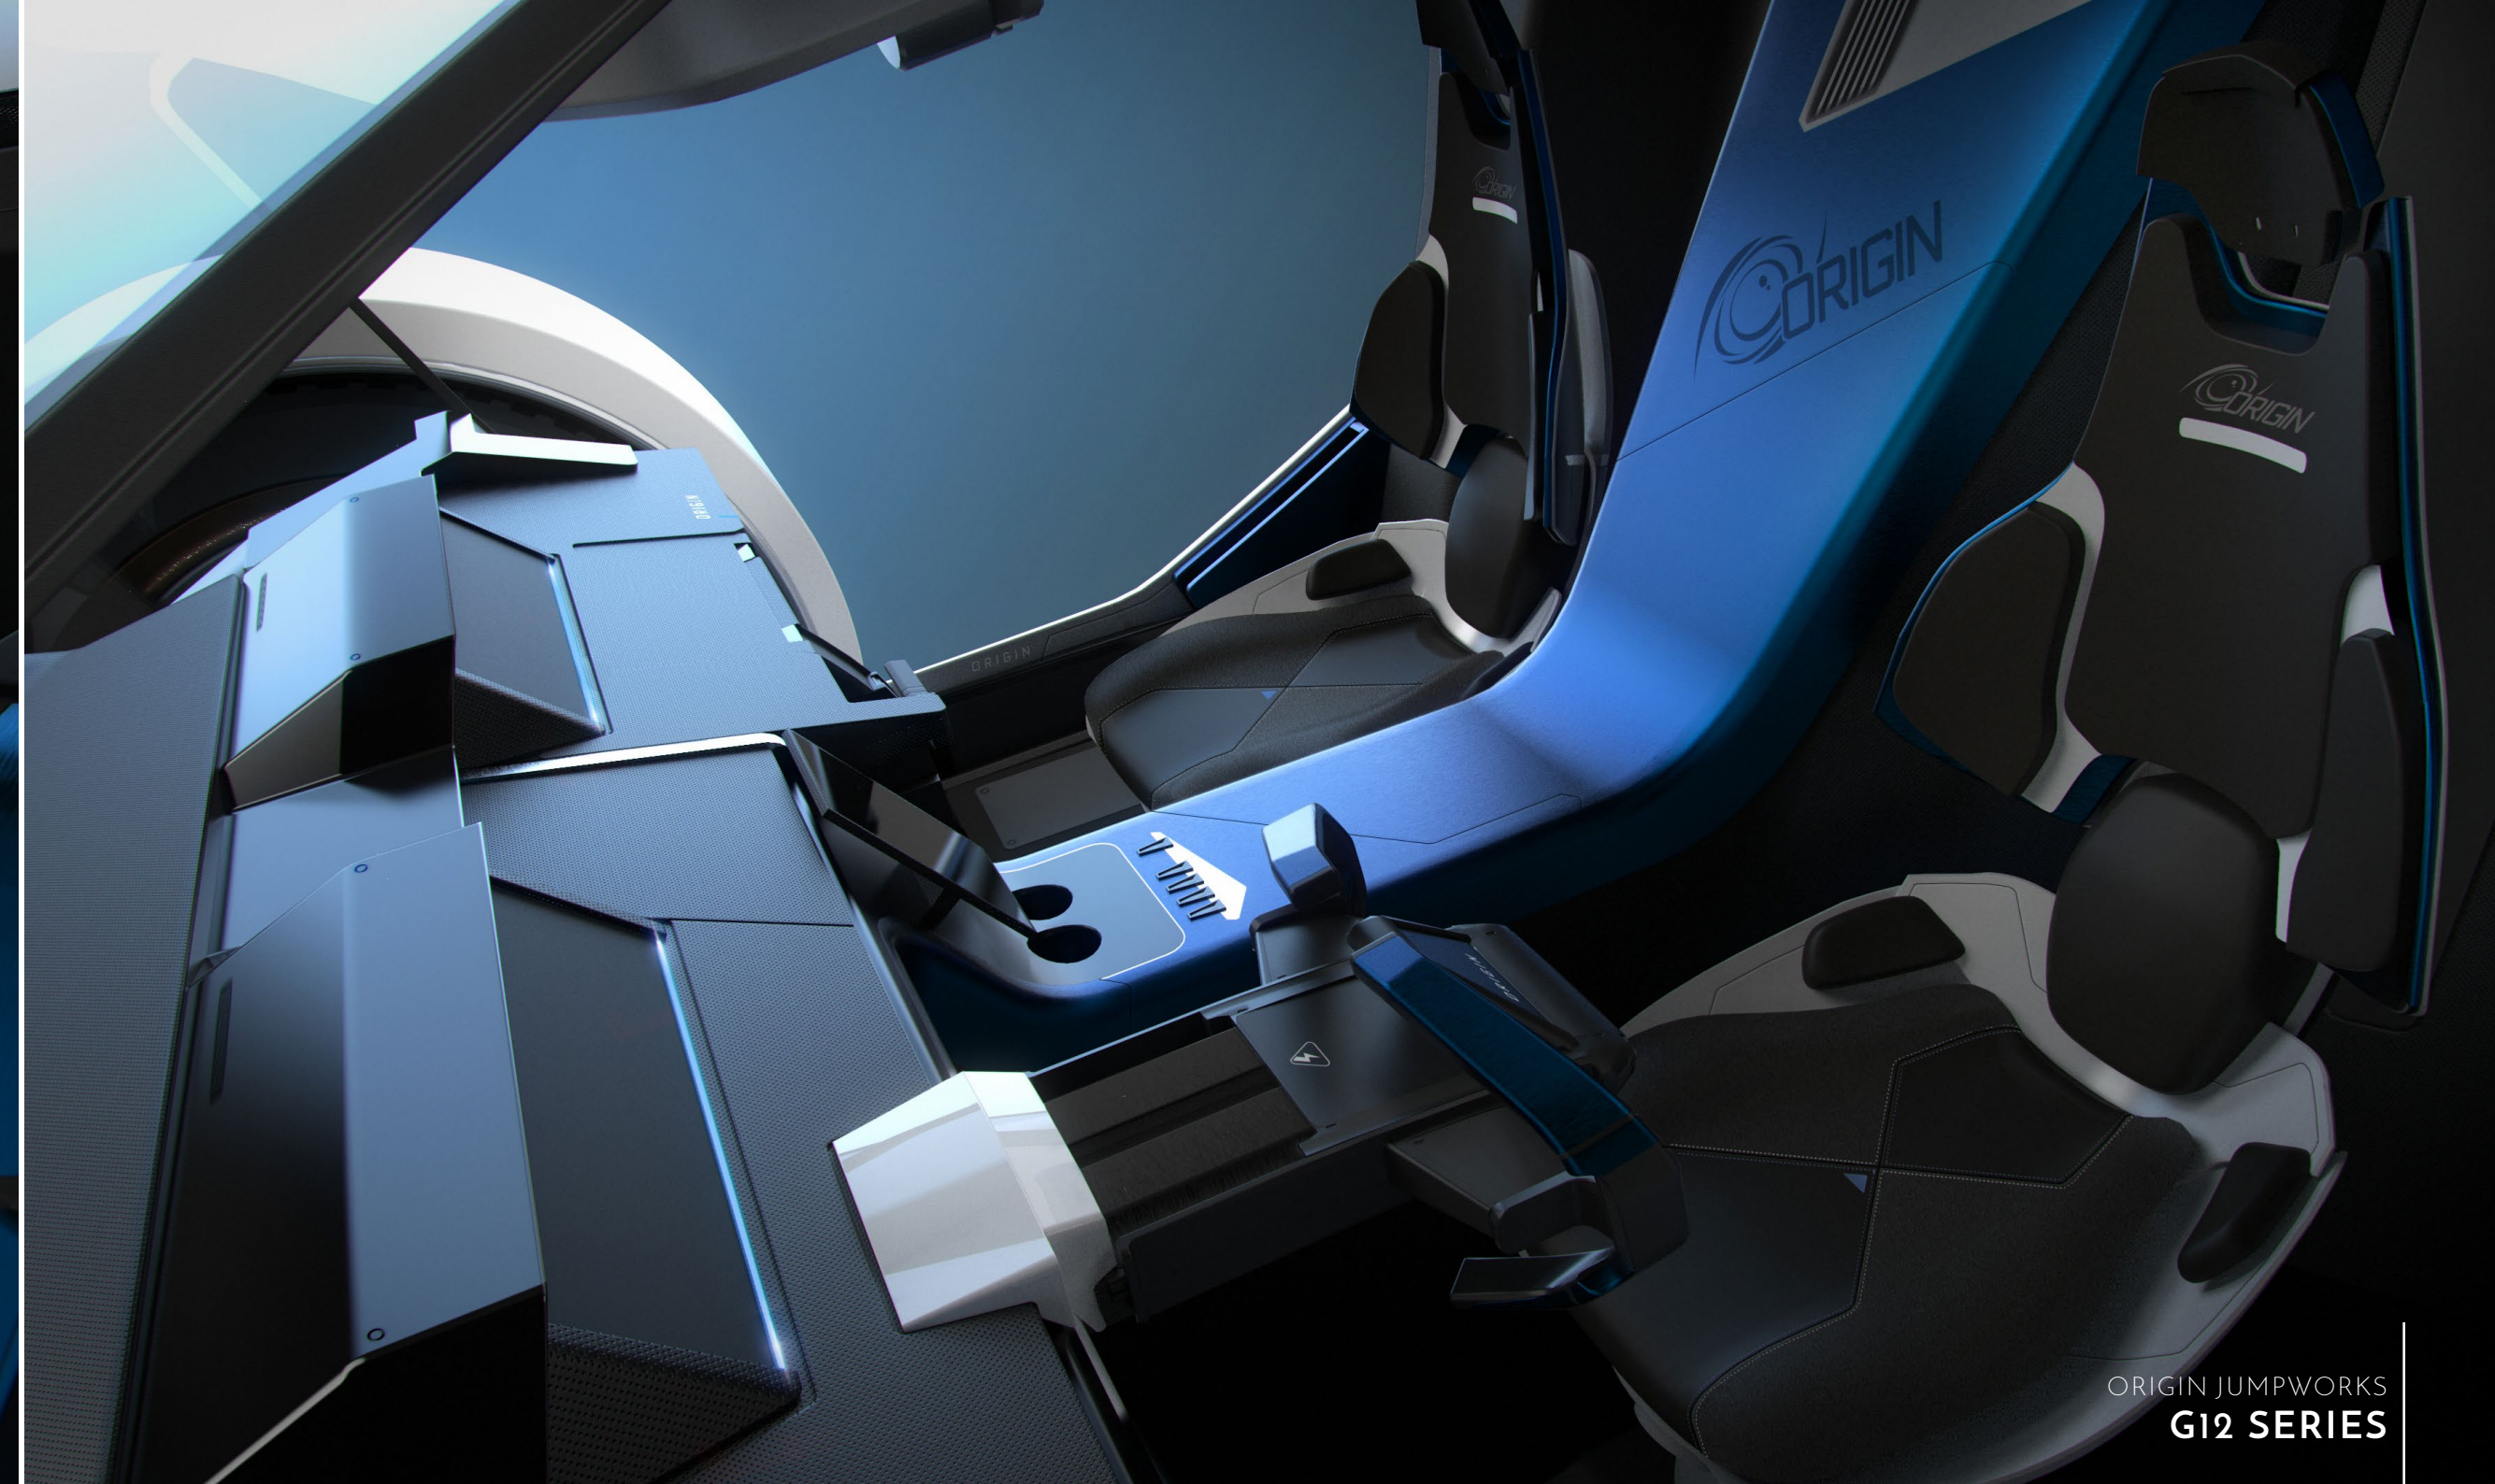

ORIGIN
Jumpworks
G12 SERIES

A DIFFERENT CLASS OF ROVER

The romance and majesty of traversing the galaxy's greatest terrestrial vistas. The breathless thrills of competing in continent-spanning races. The intense rush of skilled combat with everything on the line.

Origin isn't in the business of playing it safe. We've been pushing boundaries in performance and style for over two hundred years, and the G12 series doesn't merely follow that tradition of excellence, it forges new paths entirely. Crafted to be the ultimate hybrid of performance and passion, the Origin G12 is a different class of overland rover.

The open road is full of stories. How will you tell yours?

INSIDE STORY

PURE
Performance

G12 TOURING

The impossible allure of adventure. The hypnotic clatter of pebbles dancing on metal. A chance meeting in a quiet cantina. An enigmatic glance stolen from across a crowded marketplace. A shared smile and a lingering touch. As the night faded, they drove together towards the breaking sun, ready to discover the next chapter in their stories.

TECHNICAL Specification

Anything but your average overland transport, the G12 series sets new standards in adventure performance, fusing rugged capability with the style and attention-to-detail you expect from Origin.