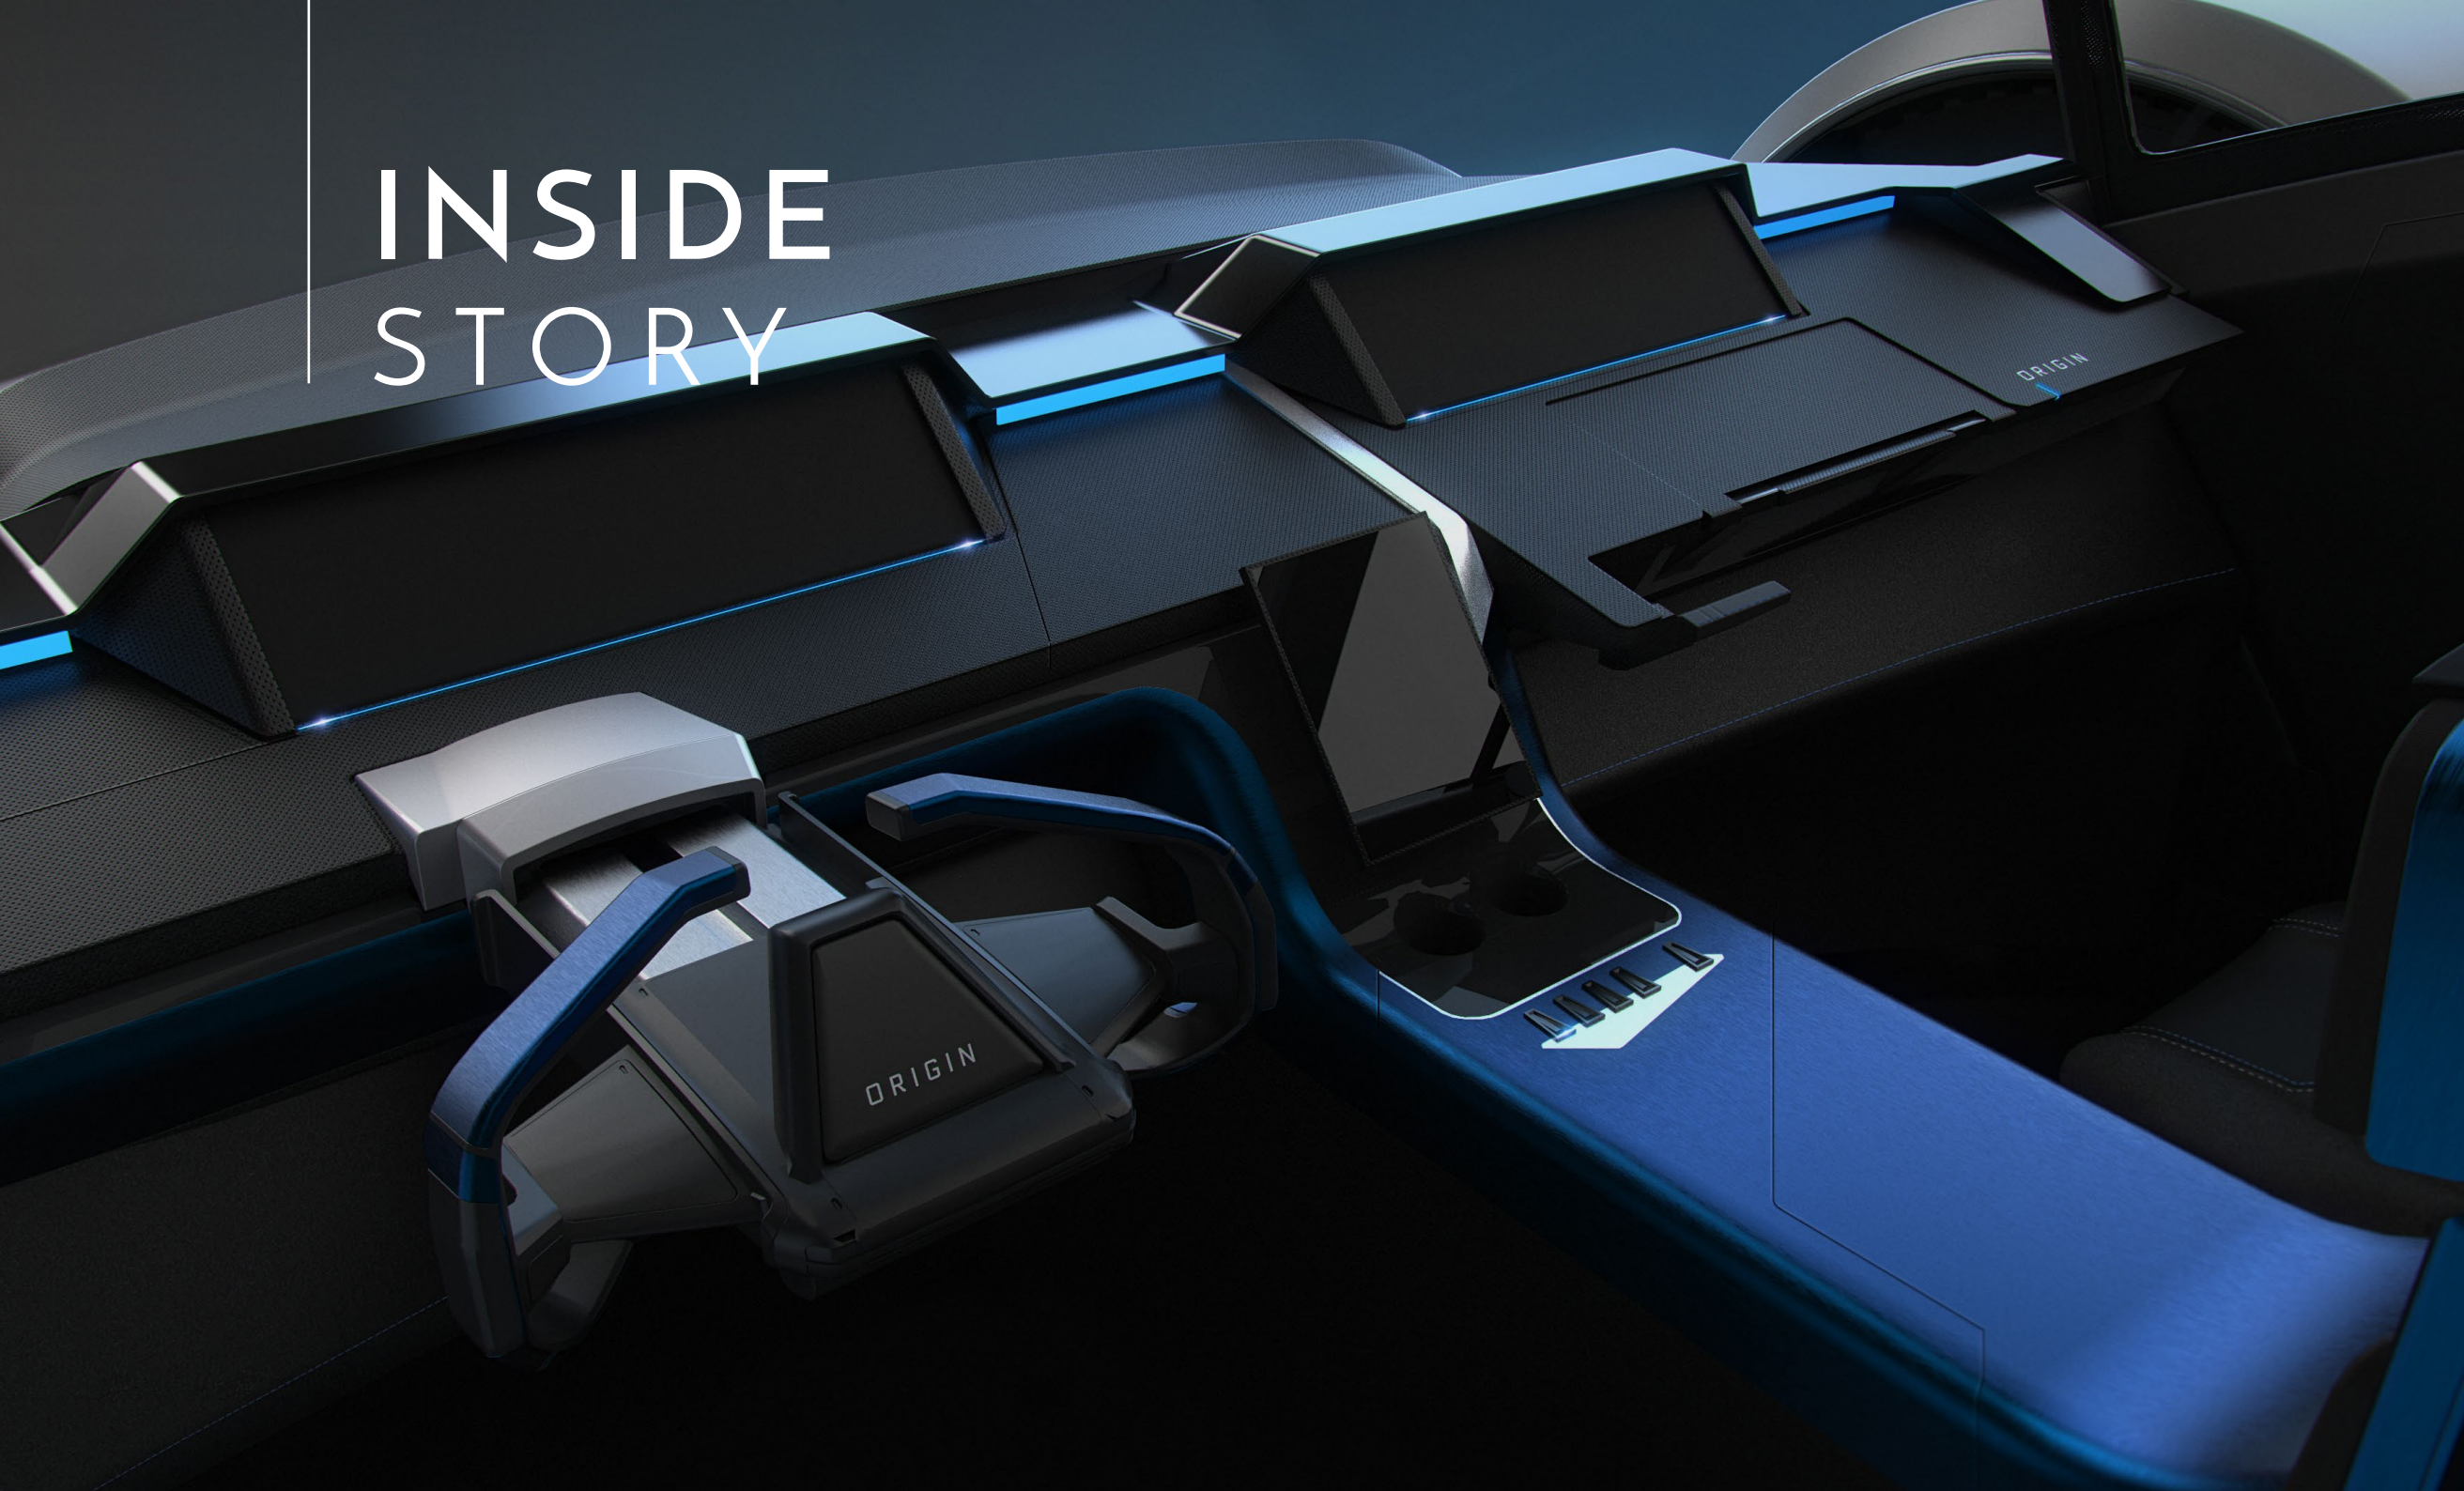

ORIGIN
Jumpworks
G12 SERIES

A DIFFERENT CLASS OF ROVER

The romance and majesty of traversing the galaxy's greatest terrestrial vistas. The breathless thrills of competing in continent-spanning races. The intense rush of skilled combat with everything on the line.

Origin isn't in the business of playing it safe. We've been pushing boundaries in performance and style for over two hundred years, and the G12 series doesn't merely follow that tradition of excellence, it forges new paths entirely. Crafted to be the ultimate hybrid of performance and passion, the Origin G12 is a different class of overland rover.

The open road is full of stories. How will you tell yours?

INSIDE STORY

PURE
Performance

G12 TOURING

The impossible allure of adventure. The hypnotic clatter of pebbles dancing on metal. A chance meeting in a quiet cantina. An enigmatic glance stolen from across a crowded marketplace. A shared smile and a lingering touch. As the night faded, they drove together towards the breaking sun, ready to discover the next chapter in their stories.

TECHNICAL Specification

Anything but your average overland transport, the G12 series sets new standards in adventure performance, fusing rugged capability with the style and attention-to-detail you expect from Origin.