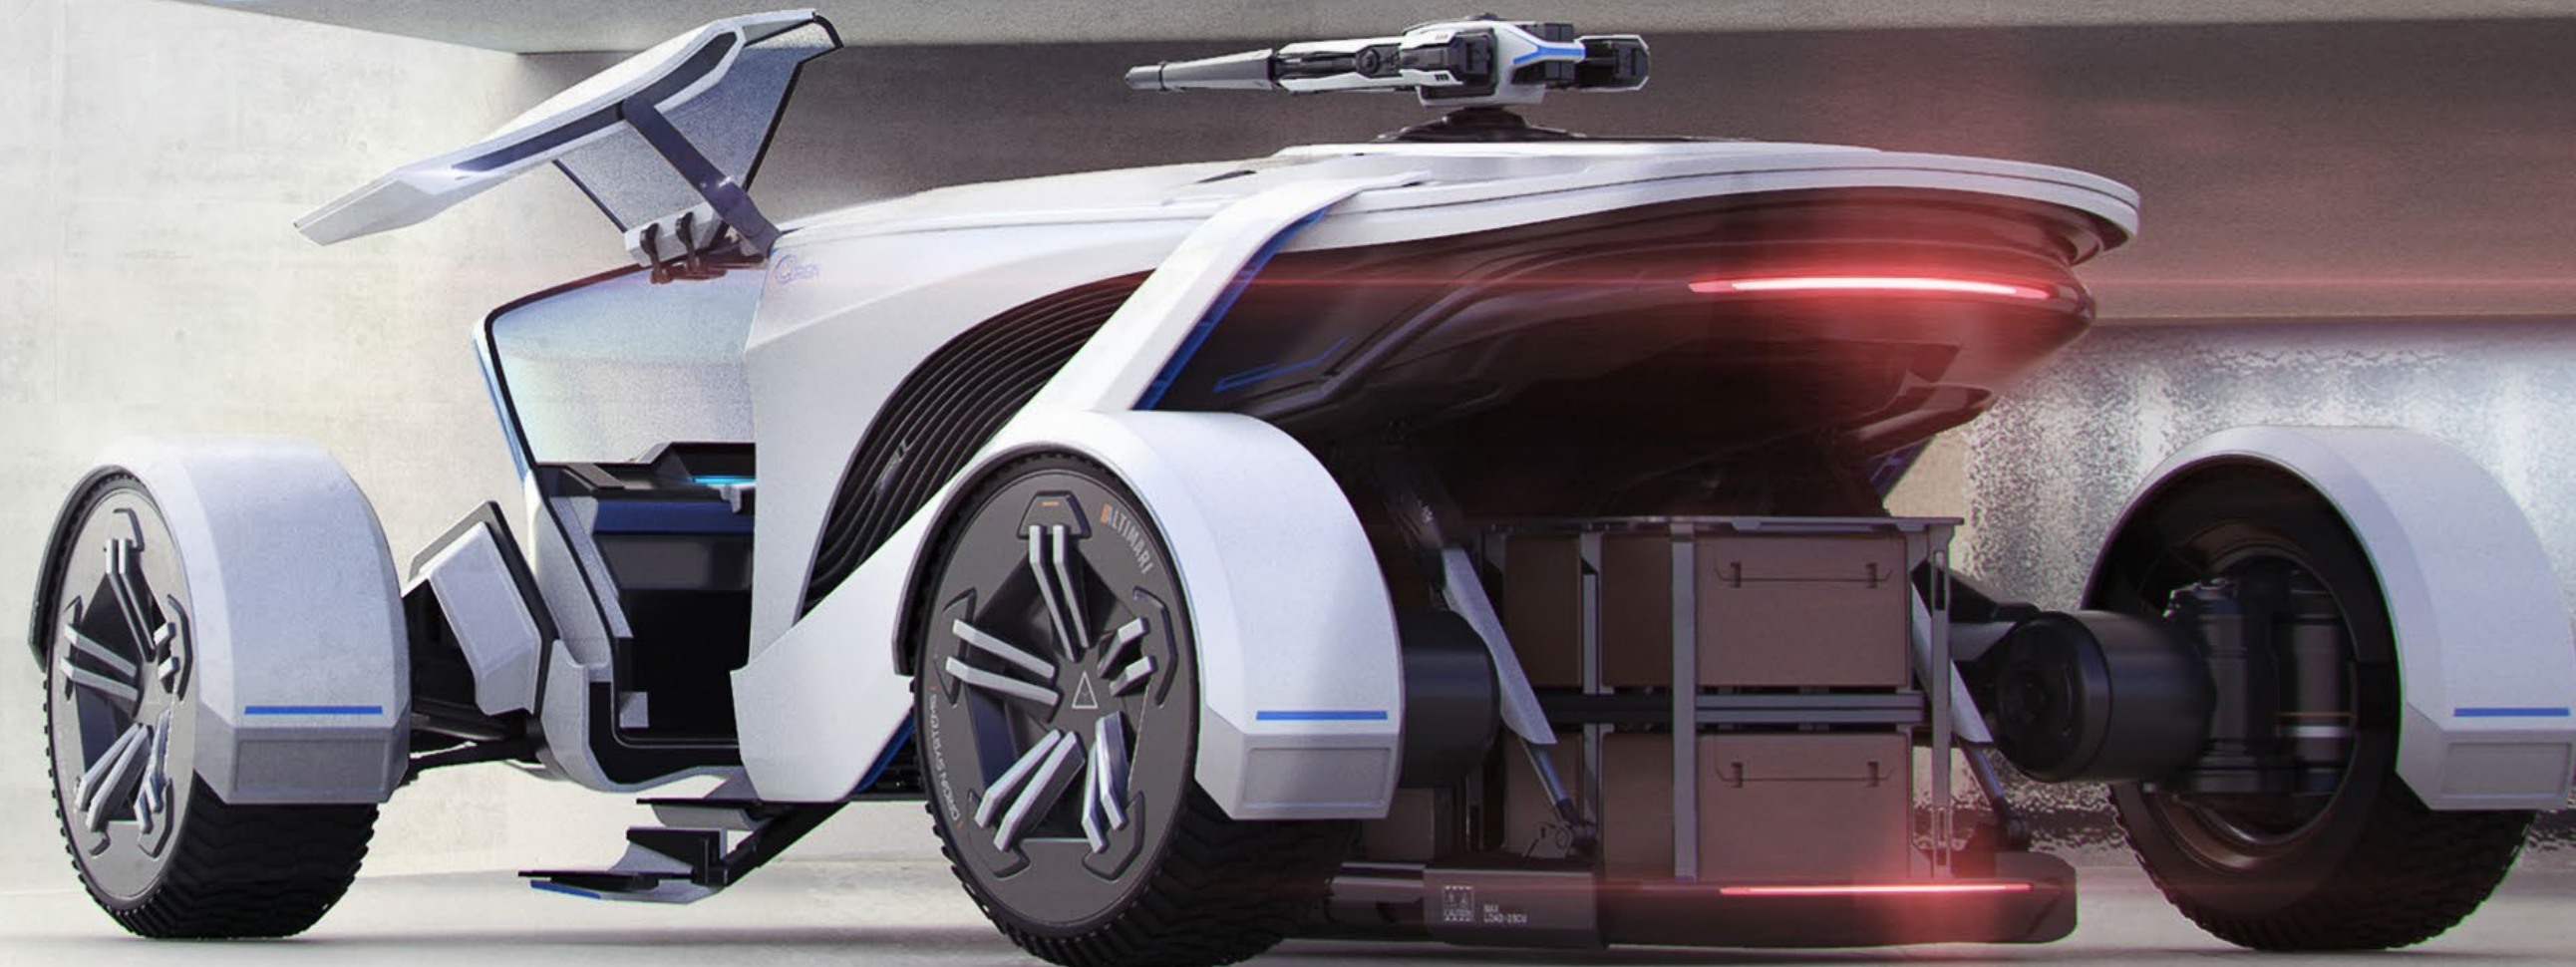

PURE
Performance