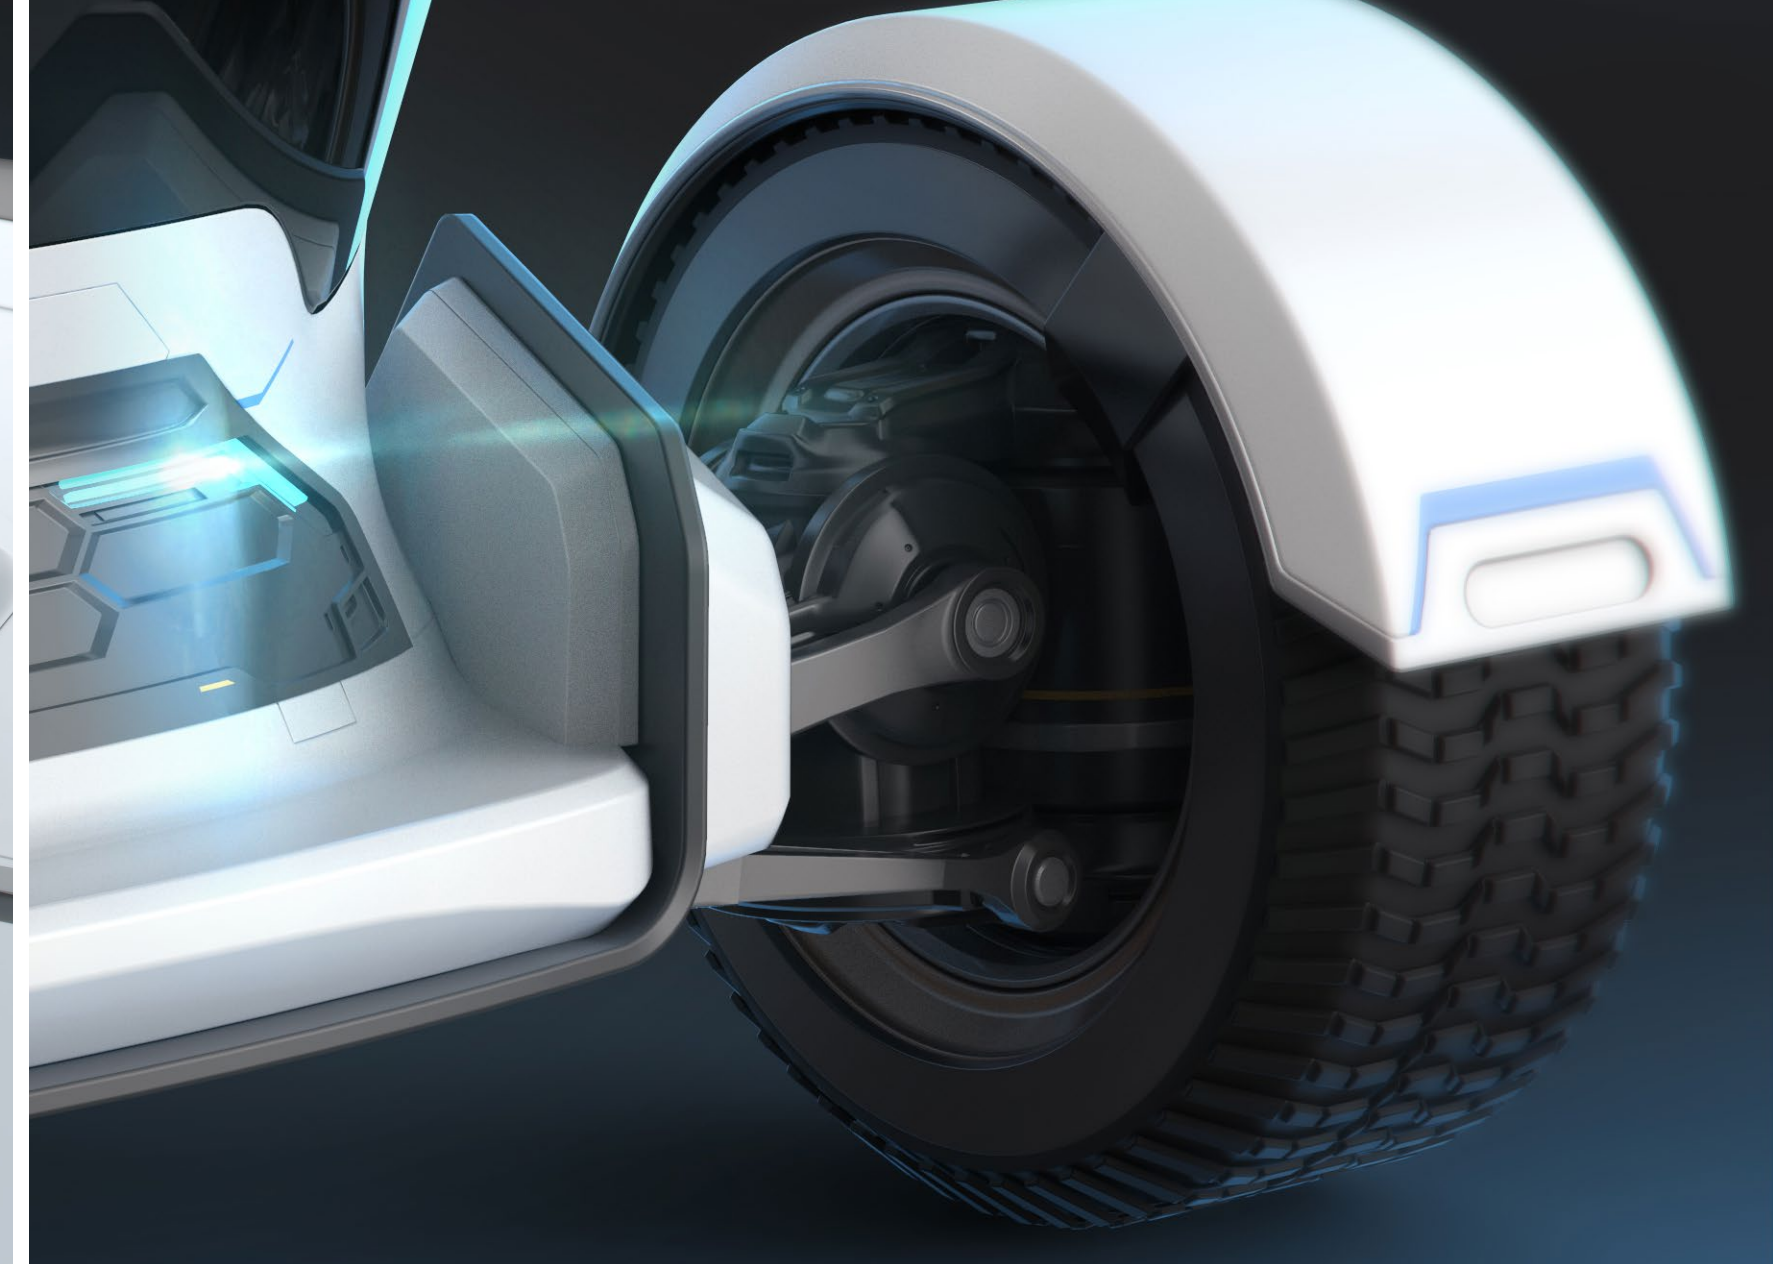

PERFORMANCE WHEEL SYSTEM

Own the road with ultra-high-performance wheels and suspension, custom-designed by Altimari.