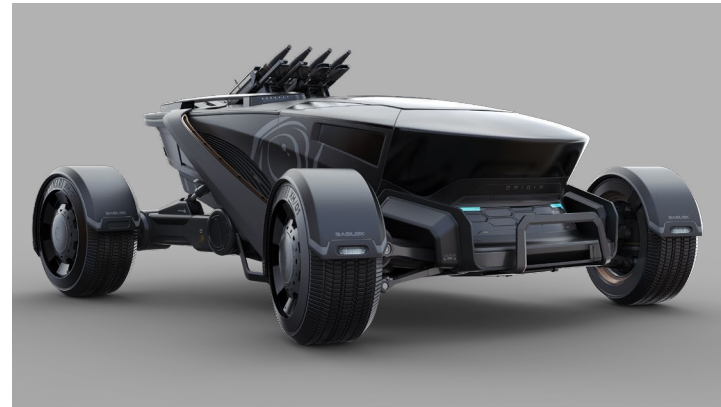

ORIGIN
Jumpworks
G12 SERIES

A DIFFERENT CLASS OF ROVER

The romance and majesty of traversing the galaxy's greatest terrestrial vistas. The breathless thrills of competing in continent-spanning races. The intense rush of skilled combat with everything on the line.

Origin isn't in the business of playing it safe. We've been pushing boundaries in performance and style for over two hundred years, and the G12 series doesn't merely follow that tradition of excellence, it forges new paths entirely. Crafted to be the ultimate hybrid of performance and passion, the Origin G12 is a different class of overland rover.

PRO STYLE

Legendary sport-inspired design, featherweight frame, and minimal armor minimize friction and maximize intensity.

ALTIMARI SUPRA

Durable yet lightweight wheel system grips the road.

EMP

Shut down the competition and avoid risky conditions, courtesy of a fully-integrated onboard EMP unit.

G12

Light armor

2x Seats

2 SCU Storage

Custom Altimari Wheels

1x S1 Twin Link Remote Turret with
2x S1 Laser Repeaters

Length 7.25 m Width 5.8 m Height 2.75 m
(excluding weapon attachments)

Maximum speed 50 m/s*