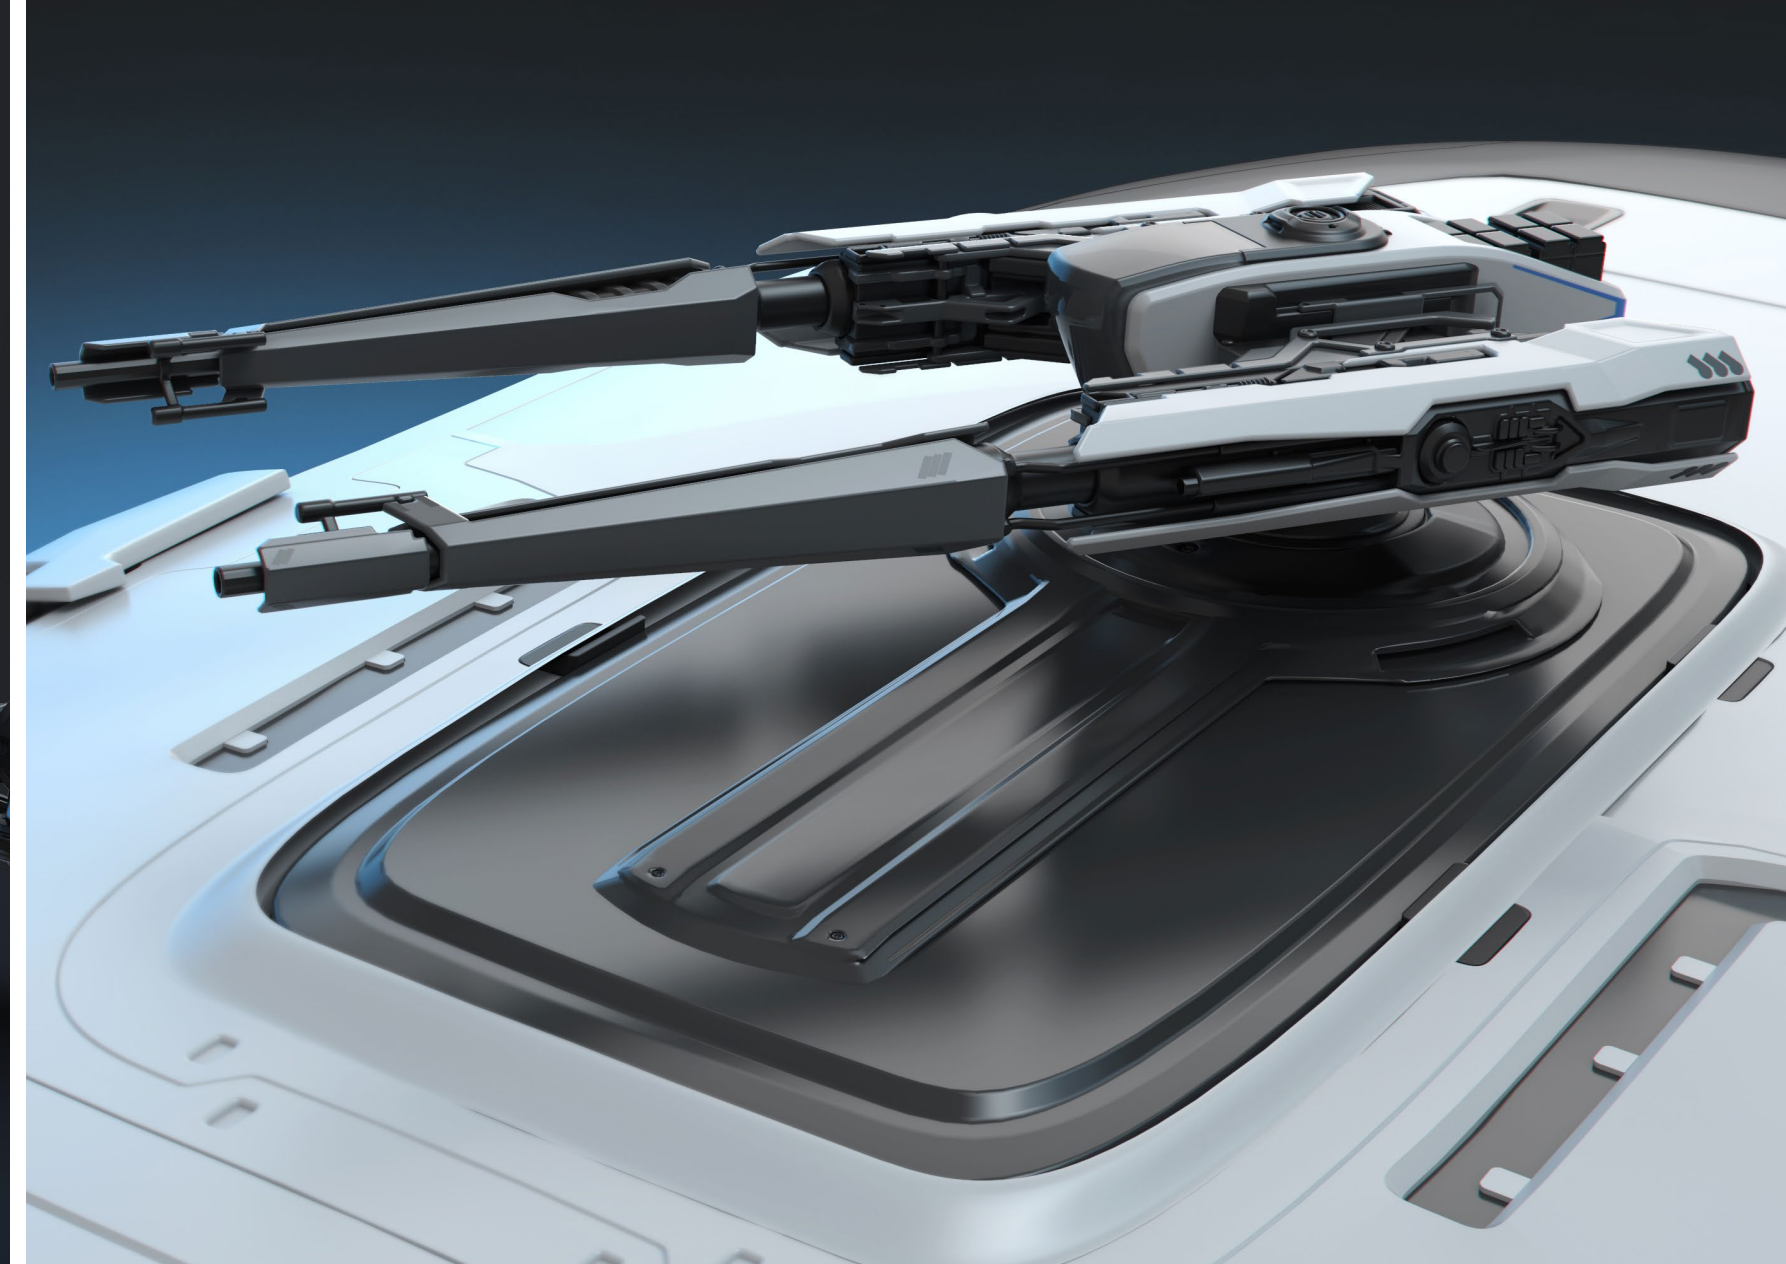

REMOTE TURRET

Even when your exploits take you into hostile territory, nothing will surprise you with 360 degrees of roof-mounted security.