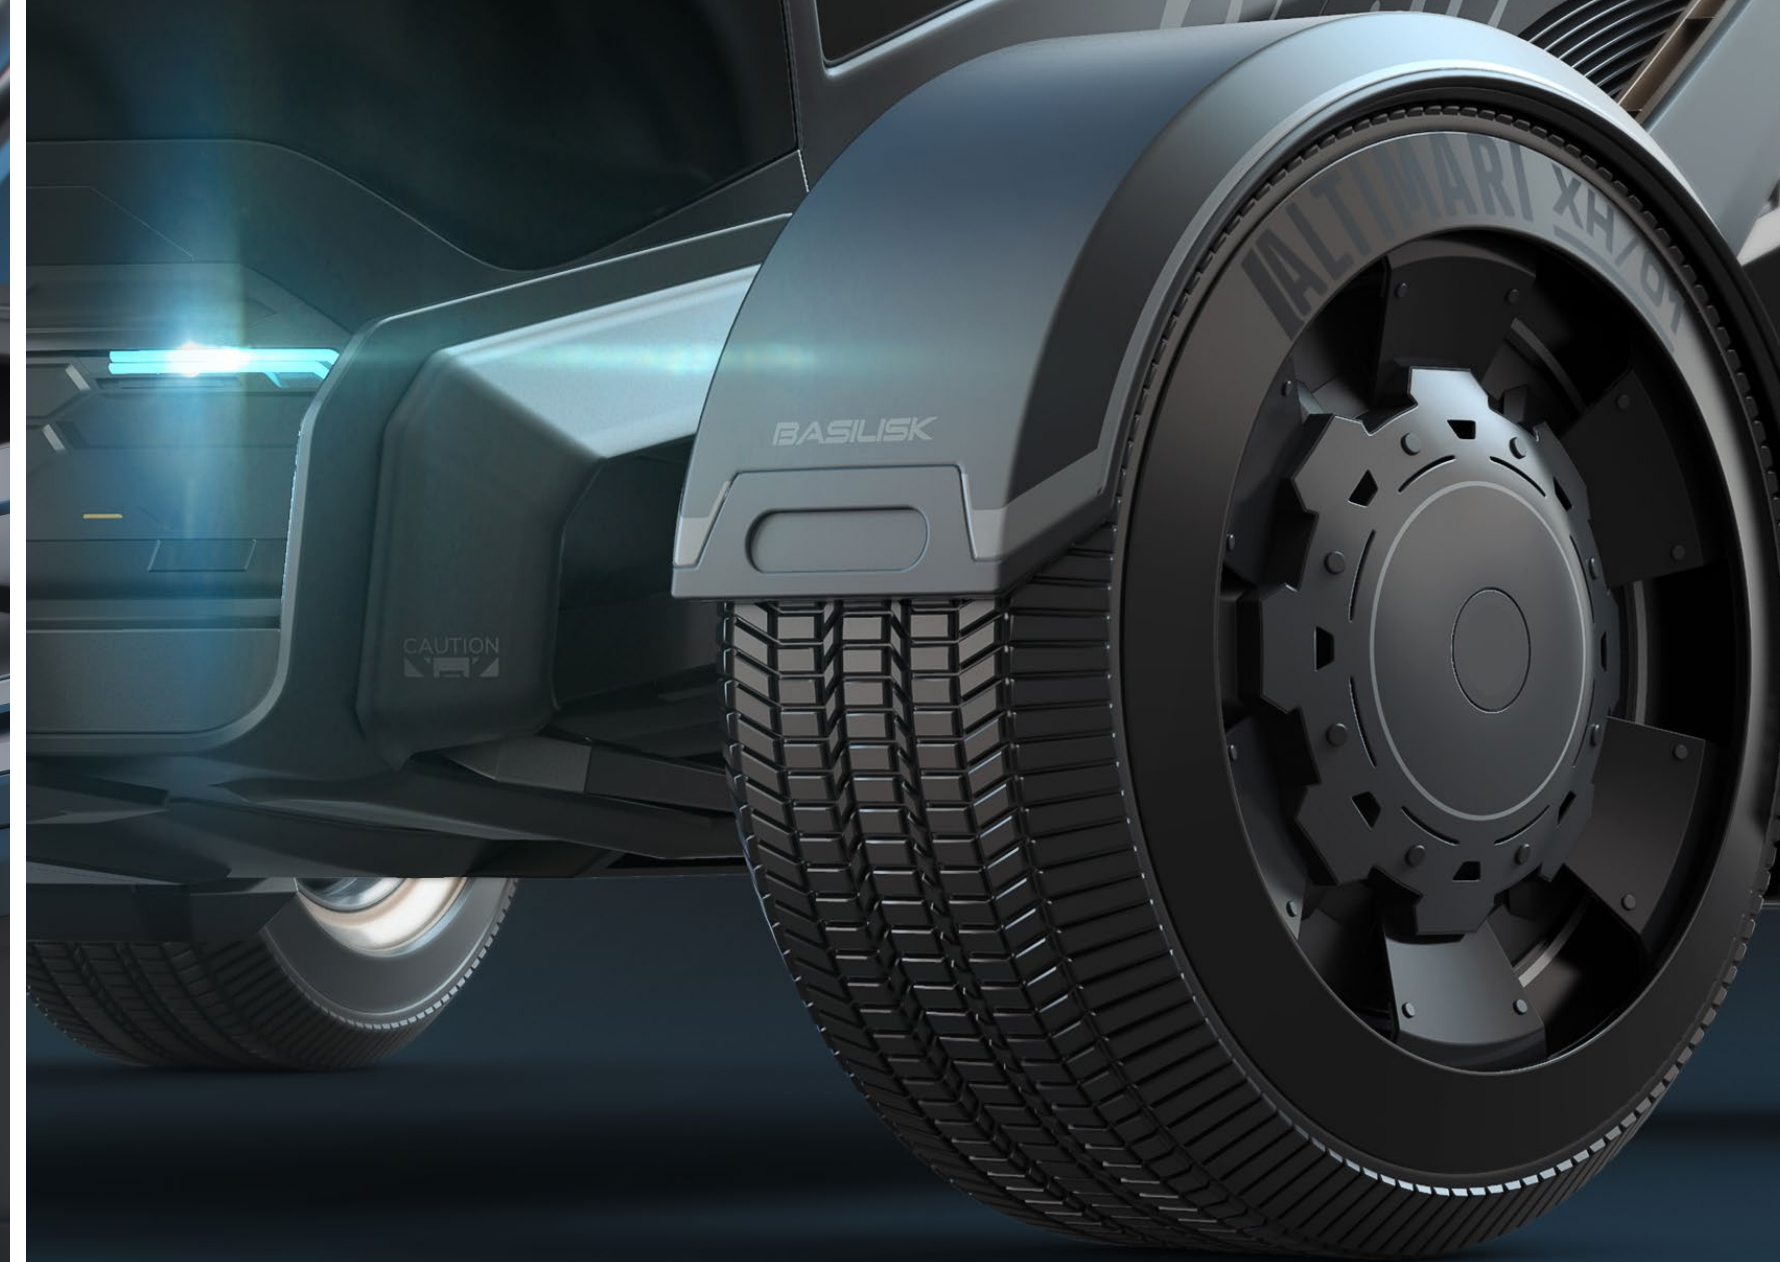

ALTIMARI XH01

Dominate savage terrain and intense skirmishes with an enhanced and hardened wheel system that gives you a killer edge in battle.