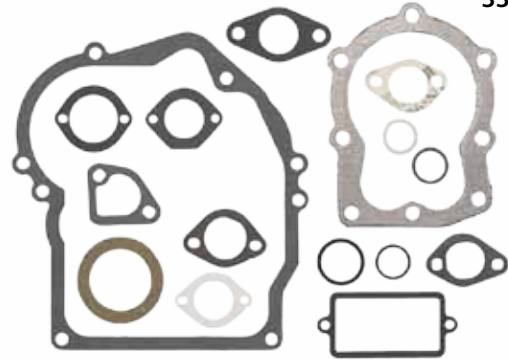

Part No.: **33740F**
Description: Gasket Set
Models Used on: LAV50, TVS120

33516G