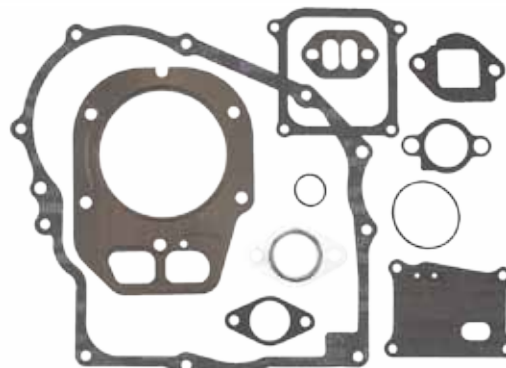

Part No.: **36452B**
Description: Gasket Set
Models Used on: HM, HMSK, LH358, TVM220

36567

Part No.: **36567**
Description: Gasket Set
Models Used on: OHV140-190, OV490

36475B