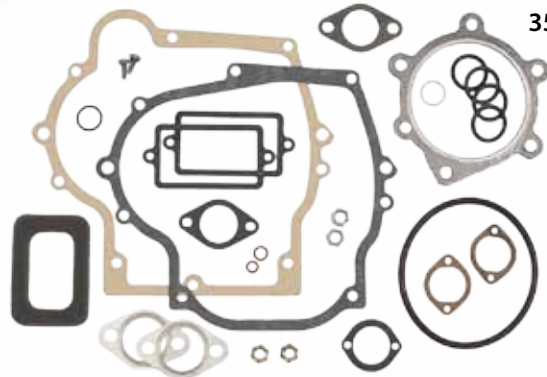

Part No.: **35331B**
Description: Gasket Set
Models Used on: OHM120, OHSK, OVM120, OVXL

33683C