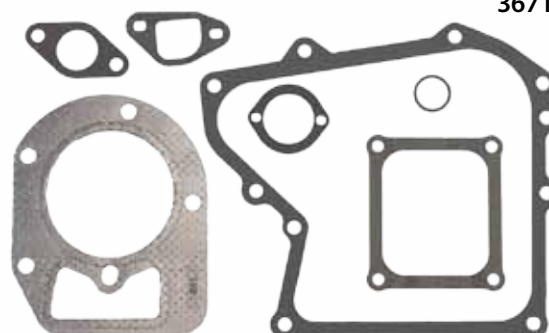

Part No.: **36716A**
Description: Gasket Set
Models Used on: OH195, OHH, OHSK50

* Real Ones Part

Numbers in **Red** identify the retail packaged part version.

This information is provided for reference only. To obtain precise part number(s) you will need the model, specification number, and the TecumsehPower/Lauson parts look-up system.