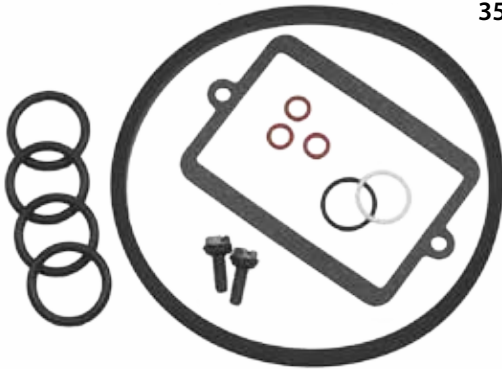

35075A

Part No.: **35075A**
Description: O-Ring Set
Models Used on: OH