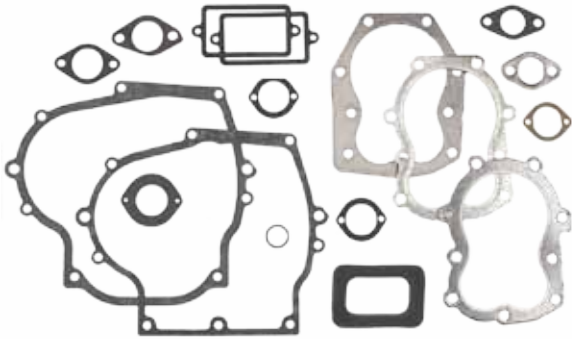

Gasket Sets

33279L

Part No.: **33279L**
Description: Gasket Set
Models Used on: HM100

33740F