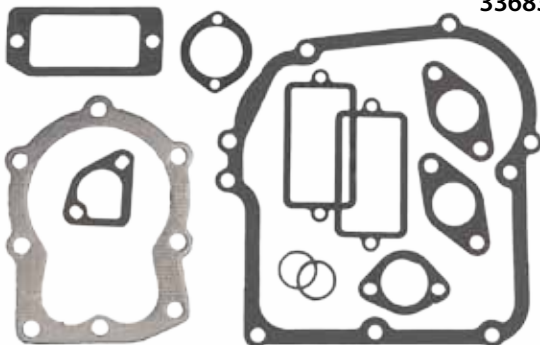

Part No.: **33683C**
Description: Gasket Set
Models Used on: HS50, HSSK50

35947