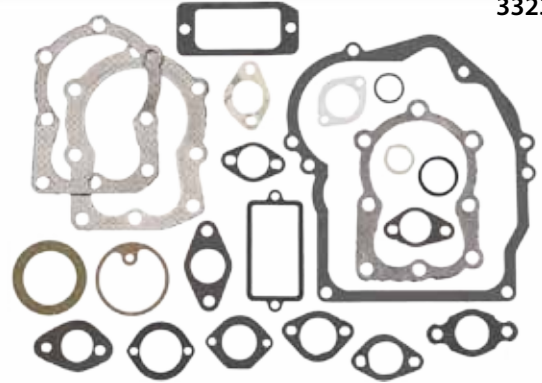

Gasket Sets

33233A

Part No.: **33233A**
Description: Gasket Set
Models Used on: H, HSK, HXL35

33238E

Part No.: **33238E**
Description: Gasket Set
Models Used on: ECV100, LAV, TVS, TVXL105

33235A

Part No.: **33235A**
Description: Gasket Set
Models Used on: H, HH, HSK