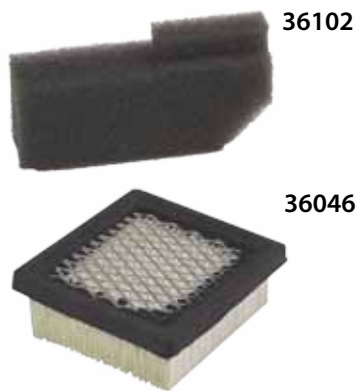

34927

34340

Part No.: 34927
Description: Flocked Screen
Models Used on: Used with 34340

Part No.: 34340 (740023B)
Description: Air Cleaner
Models Used on: LEV, OVRM55, TVS, TVXL105

33896

Part No.: 33896
Description: Air Cleaner
Models Used on: TNT, TVS100

36905

Part No.: 36905* (740083A)
Description: Air Cleaner
Models Used on: LEV, LV, OVRM, TVS

* Real Ones Part

Numbers in Red identify the retail packaged part version.

This information is provided for reference only. To obtain precise part number(s) you will need the model, specification number, and the TecumsehPower/Lauson parts look-up system.

Air Cleaners

Part No.: **35605**
Description: Air Cleaner and Flocked Filter
Models Used on: Used with 35604

Part No.: **35604**
Description: Air Cleaner
Models Used on: TVS, TVXL105

Part No.: **36102 (740031B)**
Description: Pre-Cleaner
Models Used on: Used with 36046