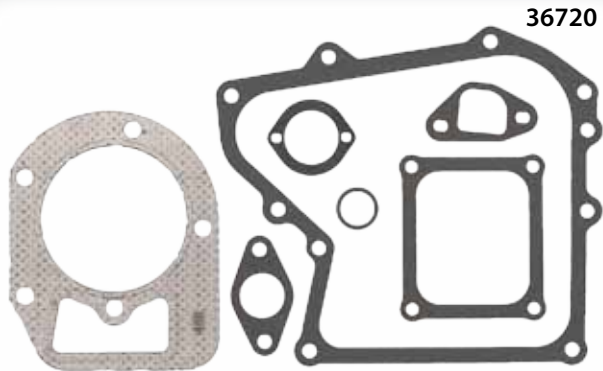

Gasket Sets

36720

Part No.: **36720**
Description: Gasket Set
Models Used on: OH195, OHH, OHSK