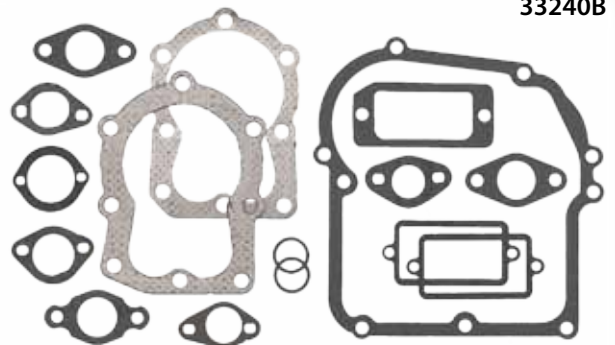

33239A

Part No.: **33239A**
Description: Gasket Set
Models Used on: H70, HH70, HSK70, V70, VH70

33237B

Part No.: **33237B**
Description: Gasket Set
Models Used on: HH100

33240B

Part No.: **33240B**
Description: Gasket Set
Models Used on: HS40, HSSK40