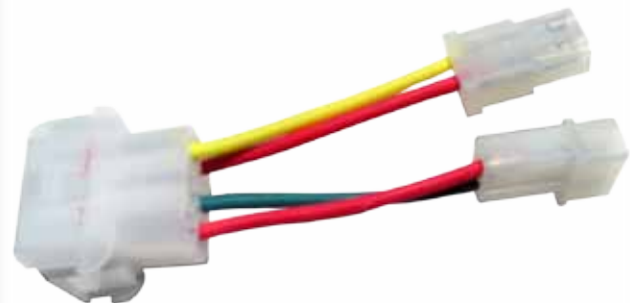

Part No.: **37642**
Description: Wire Harness Connector - (2) 2 Pin into 6 Pin

611294