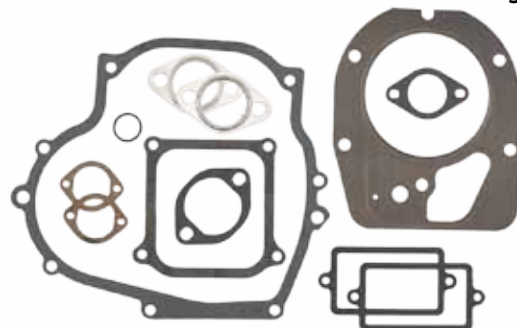

35331B

Part No.: **35331B**
Description: Gasket Set
Models Used on: OHM120, OHSK, OVM120, OVXL

33683C

Part No.: **33683C**
Description: Gasket Set
Models Used on: HS50, HSSK50

35947

Part No.: **35947**
Description: Gasket Set
Models Used on: OHV, OVXL