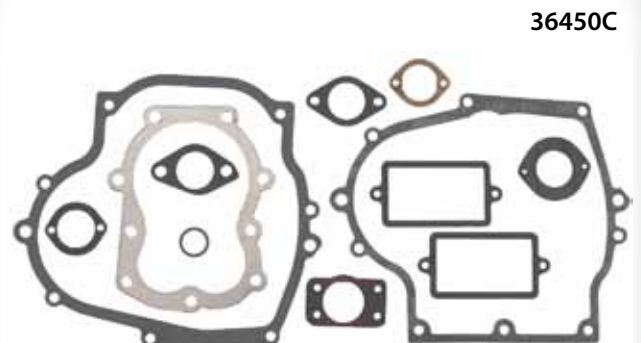

Part No.: **36450C**
Description: Gasket Set
Models Used on: HM, HMSK, LH318, TVM

* Real Ones Part

Numbers in **Red** identify the retail packaged part version.

This information is provided for reference only. To obtain precise part number(s) you will need the model, specification number, and the TecumsehPower/Lauson parts look-up system.