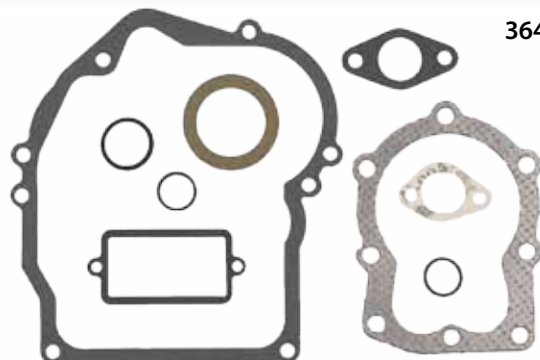

Part No.: **36481B**
Description: Gasket Set
Models Used on: TVS

36716A