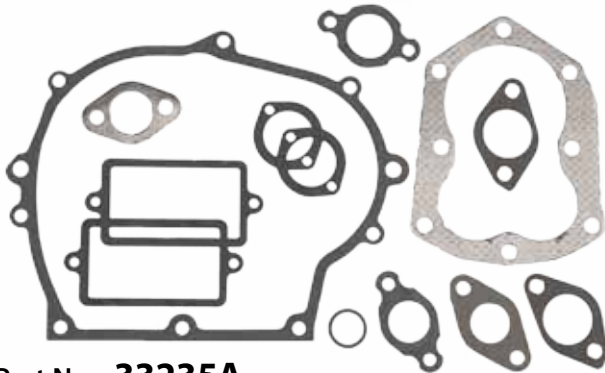

Gasket Sets

33233A

Part No.: **33233A**
Description: Gasket Set
Models Used on: H, HSK, HXL35

33238E

Part No.: **33238E**
Description: Gasket Set
Models Used on: ECV100, LAV, TVS, TVXL105

33235A

Part No.: **33235A**
Description: Gasket Set
Models Used on: H, HH, HSK