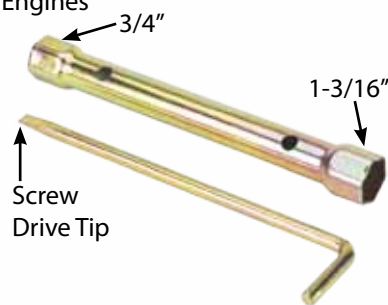

Long Reach for OHV Engines

670390

Part No.: **670390 (730655)**
Description: Spark Plug Socket

37651

Part No.: **37651 (740105)**
Description: Oil Drain Valve

27625

Part No.: **27625 (740079)**
Description: Oil Fill Plug
Models Used on: H, HH, HM, HS, HSSK, HT35, HXL35, LAV, LEV, LH195, LV148, OH, OHH, OHSK, TVM, TVS, TVXL90, V, VH, VM