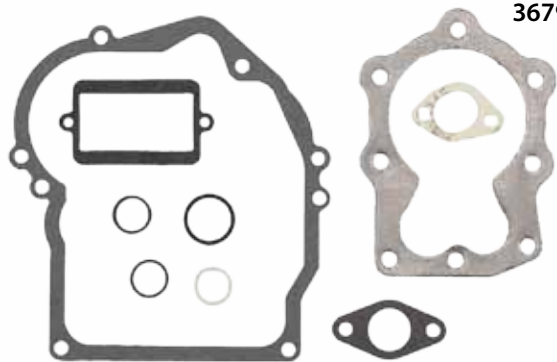

36792C

Part No.: **36792C**
Description: Gasket Set
Models Used on: LEV