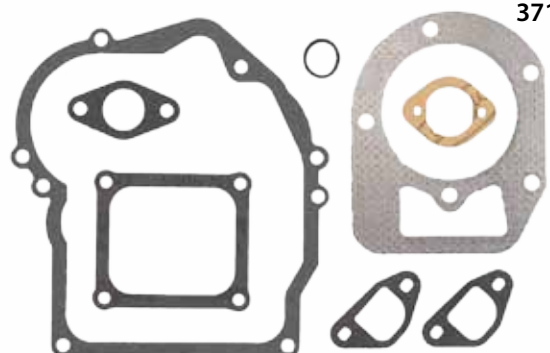

37132

Part No.: **37132**
Description: Gasket Set
Models Used on: OVRM120

* Real Ones Part

Numbers in **Red** identify the retail packaged part version.

This information is provided for reference only. To obtain precise part number(s) you will need the model, specification number, and the TecumsehPower/Lauson parts look-up system.