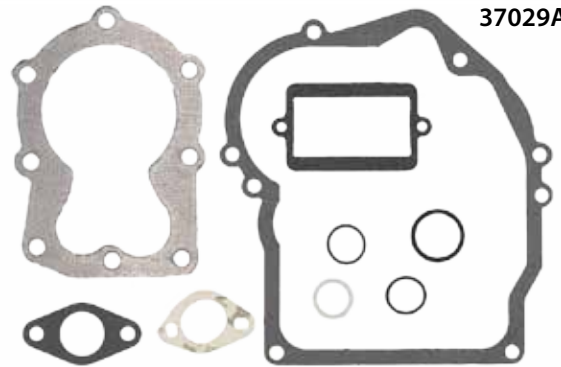

37029A

Part No.: **37029A**
Description: Gasket Set
Models Used on: LEV100