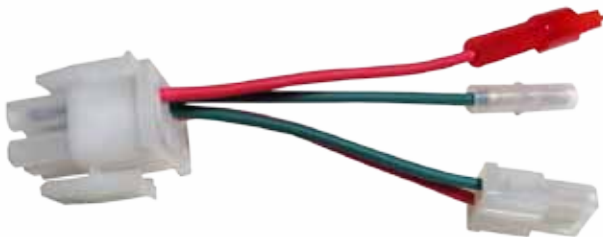

Accessories and Miscellaneous Parts

611296

Part No.: **611296**
Description: Wire Harness Connector - 3/5 Split

611300

Part No.: **611300**
Description: Wire Harness Connector - Basic 3/5 Split

611297

Part No.: **611297**
Description: Wire Harness Connector - 16 AMP