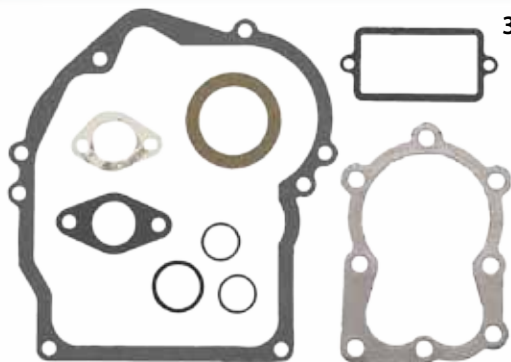

Part No.: **36475B**
Description: Gasket Set
Models Used on: TVS90

37613A