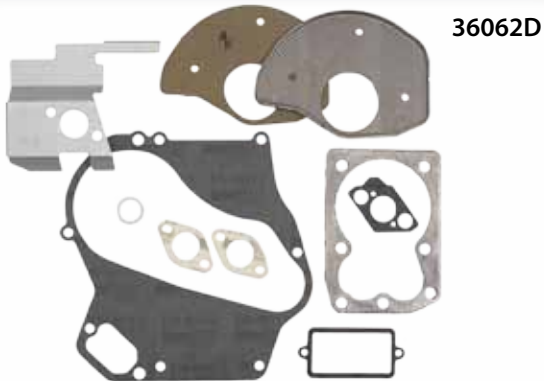

Gasket Sets

Part No.: **36062D**
Description: Gasket Set
Models Used on: ULT60, VLV