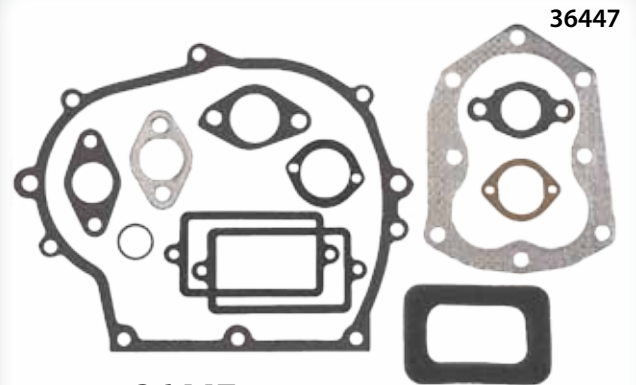

Gasket Sets

Part No.: **36062D**
Description: Gasket Set
Models Used on: ULT60, VLV

Part No.: **36444**
Description: Gasket Set
Models Used on: HS50, HSSK, LH195

Part No.: **36439**
Description: Gasket Set
Models Used on: H, HSK40, HT35