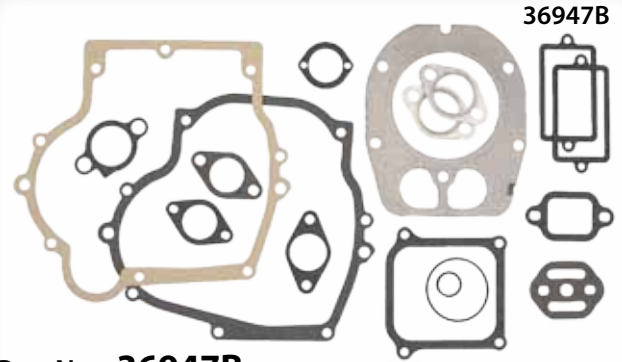

36947B

Part No.: **36947B**
Description: Gasket Set
Models Used on: OH358, OHM120, OHSK, OHV, OV358