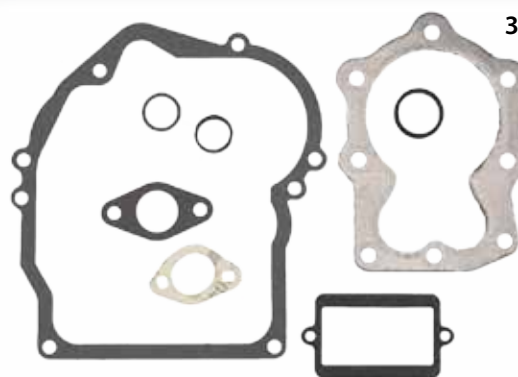

36567

Part No.: **36567**
Description: Gasket Set
Models Used on: OHV140-190, OV490

36475B

Part No.: **36475B**
Description: Gasket Set
Models Used on: TVS90

37613A

Part No.: **37613A**
Description: Gasket Set
Models Used on: LV195