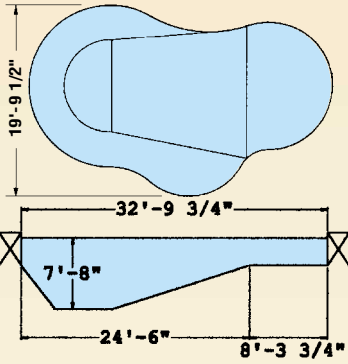

1933 LAGOON RIGHT
Left or Right Type II
466 Sq. Ft. Peri. Ft. 86