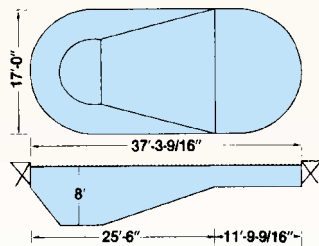

1737 OVAL
Type II
572 Sq. Ft. Peri. Ft. 94