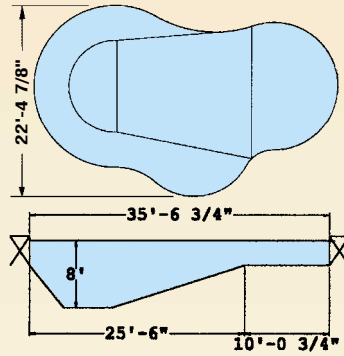

2236 LAGOON RIGHT
Left or Right Type II
571 Sq. Ft. Peri. Ft. 94