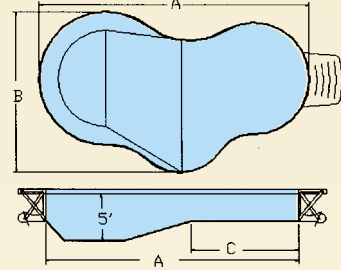

FOX GARDEN POOLS

ROMAN

POOL	A	B	C	TYP	SQ.FT.	PER.
1428	27'8"	14'	11'10"	0	351	76

LAGOON

POOL	A	B	C	TYP	SQ.FT.	PER.
1729RT	28'10"	17'3"	13'8"	0	351	76

1729RT IS THE OPPOSITE OF SHOWN

RECTANGLE

POOL	A	B	C	TYP	SQ.FT.	PER.
1020	20'	10'	6'6"	0	200	56
1224	24'	12'	8'6"	0	284	69
1228	28'	12'	12'6"	0	332	76
1428	28'	14'	10'6"	0	388	81