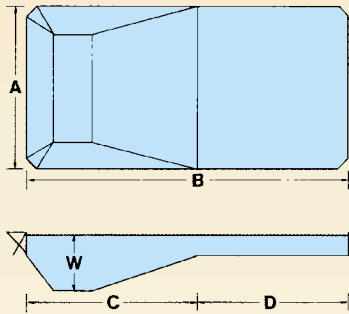

FOX RECTANGLE POOLS

DIMENSIONS: *Supplied with 24 mil Blue & White Print Liner. Note: All classifications (pool Type) assigned by the National Spa and Pool Institute.*

POOL SIZE	POOL TYPE	DIVING EQUIP.	A	B	C	D	W	SQ.FT.	PERI. FT.
1634	II	YES	16	34	25'-6"	8'-6"	8'	540	96
1638	II	YES	16	38	25'-6"	12'-6"	8'	604	104
1836	II	YES	18	36	25'-6"	10'-6"	8'	644	104
1836	O	NO	18	36	20'-9"	15'-3"	5'-6"	644	104
1840	II	YES	18	40	25'-6"	14'-6"	8'	716	112
2040	II	YES	20	40	25'-6"	14'-6"	8'	796	116
2044	II	YES	20	44	25'-6"	18'-6"	8'	876	124
2448	II	YES	24	48	25'-6"	22'-6"	8'	1148	140