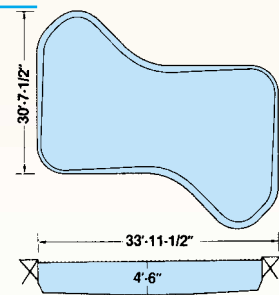

3042 NINETY 'L' RIGHT
Left or Right Type II
960 Sq. Ft. Peri. Ft. 138

2238 CELEBRITY RIGHT
Left or Right Type II
733 Sq. Ft. Peri. Ft. 112

FOX SPORT AND EXERCISE POOLS

1430 RECTANGLE SPORT
Type O
416 Sq. Ft. Peri. Ft. 84

1430 OVAL SPORT
Type O
378 Sq. Ft. Peri. Ft. 76

840 LAP POOL
Special Purpose Pool
320 Sq. Ft. Peri. Ft. 92

3134 FITNESS POOL
Standard or Reverse Special Purpose Pool
674 Sq. Ft. Peri. Ft. 110

FOX LAGOON POOLS