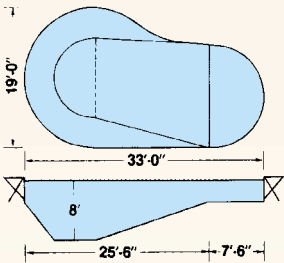

FOX NIAGARA POOLS

2338 NIAGARA LEFT
Left or Right Type II
738 Sq. Ft. Peri. Ft. 113

2340 NIAGARA LEFT
Left or Right Type II
785 Sq. Ft. Peri. Ft. 117

FOX KIDNEY POOLS

1933 KIDNEY
Standard or Reverse Type II
485 Sq. Ft. Peri. Ft. 86