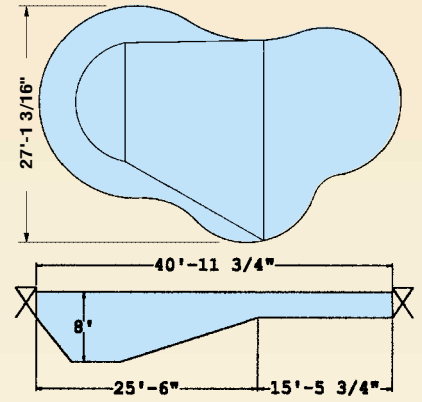

2741 LAGOON RIGHT
Left or Right Type II
778 Sq. Ft. Peri. Ft. 110