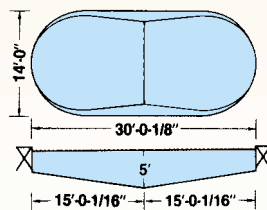

3042 NINETY 'L' RIGHT
Left or Right Type II
960 Sq. Ft. Peri. Ft. 138

2238 CELEBRITY RIGHT
Left or Right Type II
733 Sq. Ft. Peri. Ft. 112

FOX SPORT AND EXERCISE POOLS

1430 RECTANGLE SPORT
Type O
416 Sq. Ft. Peri. Ft. 84