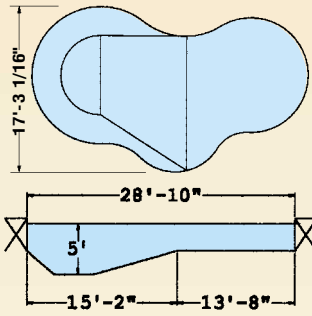

1430 OVAL SPORT
Type O
378 Sq. Ft. Peri. Ft. 76

840 LAP POOL
Special Purpose Pool
320 Sq. Ft. Peri. Ft. 92

3134 FITNESS POOL
Standard or Reverse Special Purpose Pool
674 Sq. Ft. Peri. Ft. 110

FOX LAGOON POOLS