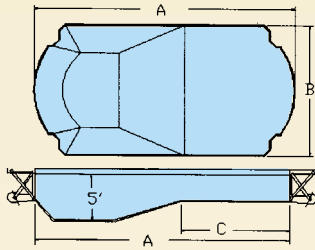

ROMAN

POOL	A	B	C	TYP	SQ.FT.	PER.
1428	27'8"	14'	11'10"	0	351	76