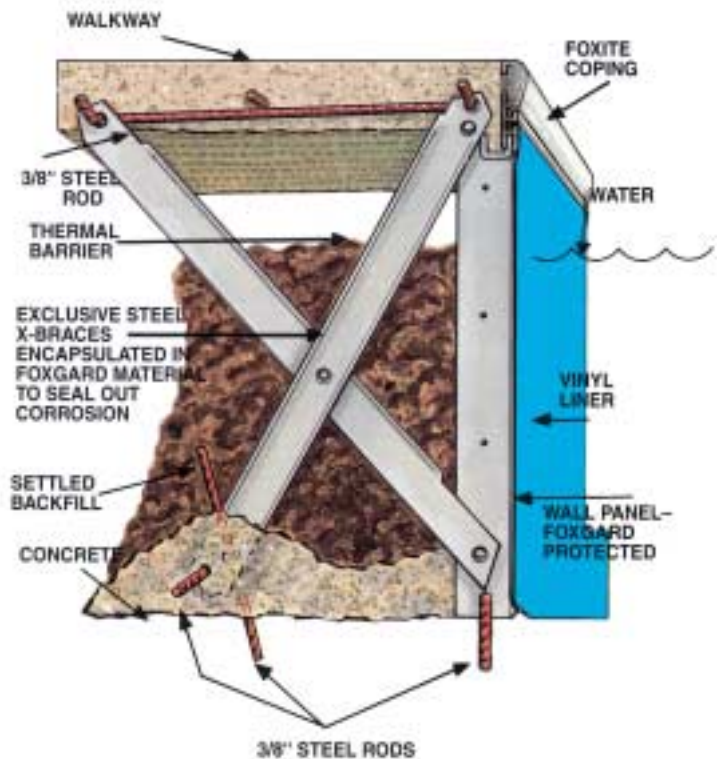

It's Patented by Fox!

Fox X-Brace™ pools embody concepts invented and perfected by Fox. U.S. Patents No. 33,721,455; 4,429,425; 4,457,119.

A cross section cutaway showing the Fox underground structure.

With a Fox pool, your builder can install the liner and fill the pool before backfilling or installing the deck.

As shown on these pages, there's no need to equalize water and backfill pressures when constructing a Fox pool. With an X-BRACE™ or a Z-Bar every 2', vertical walls are extra strong. Braces are bolted and Z-Bars are welded with a non-corrosive silicone bronze (and even that is powder coated for even more protection!).

On straight walls, Fox uses heavy gauge steel U channel stiffeners at the top and L channel stiffeners at the bottom to assure that all walls are perfectly straight.

Benefits to You!

- Pool is self-standing at all times.
- Pool protected from frost upheaval.
- Drain your pool with no fear of wall collapse or distortion.
- Pool will retain its like-new shape for as long as you own it, protecting your investment and giving you lasting value.