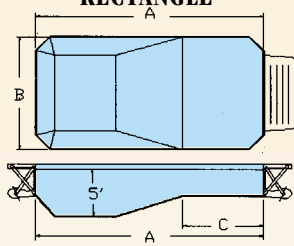

FOX GARDEN POOLS

ROMAN

POOL	A	B	C	TYP	SQ.FT.	PER.
1428	27'8"	14'	11'10"	0	351	76

LAGOON

POOL	A	B	C	TYP	SQ.FT.	PER.
1729RT	28'10"	17'3"	13'8"	0	351	76

1729RT IS THE OPPOSITE OF SHOWN

RECTANGLE

POOL	A	B	C	TYP	SQ.FT.	PER.
1020	20'	10'	6'6"	0	200	56
1224	24'	12'	8'6"	0	284	69
1228	28'	12'	12'6"	0	332	76
1428	28'	14'	10'6"	0	388	81