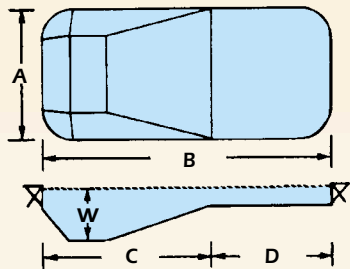

FOX RADIUS RECTANGLE POOLS

DIMENSIONS:

POOL SIZE	POOL TYPE	DIVING EQUIP.	A	B	C	D	W	SQ.FT.	PERI. FT.
1634	II	YES	16	33'-10"	25'-6"	8'-4"	8'	524	92
1638	II	YES	16	37'-10"	25'-6"	12'-4"	8'	588	100
1836	II	YES	18	35'-10"	25'-6"	10'-4"	8'	627	100
1836	O	NO	18	35'-10"	20'-8"	15'-2"	5'-6"	627	100
1840	II	YES	18	39'-10"	25'-6"	14'-4"	8'	690	108
2040	II	YES	20	39'-10"	25'-6"	14'-4"	8'	780	110
2044	II	YES	20	43'-10"	25'-6"	18'-4"	8'	860	118
2448	II	YES	24	47'-10"	25'-6"	22'-4"	8'	1131	136