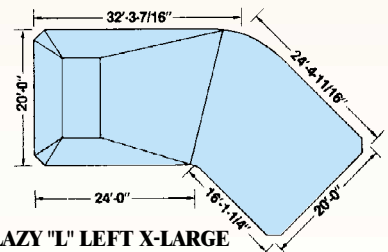

LAZY "L" LEFT X-LARGE
Left or Right Type II
964 Sq. Ft. Peri. Ft. 132