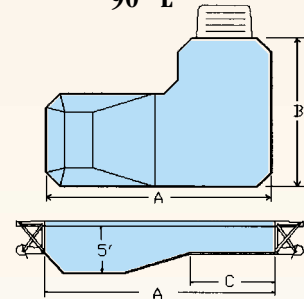

1830ZL IS THE OPPOSITE OF SHOWN

OVAL

POOL	A	B	C	TYP	SQ.FT.	PER.
1324	24'7"	13'	9'1"	0	283	64
1530	29'5"	15'	13'11"	0	393	76

PEAR

POOL	A	B	C	TYP	SQ.FT.	PER.
1729P	29'1"	17'	13'1"	0	400	76

90 "L"

POOL	A	B	C	TYP	SQ.FT.	PER.
1624LR	24'	16'	12'6"	0	296	75
2228R	28'	22'	16'6"	0	472	94