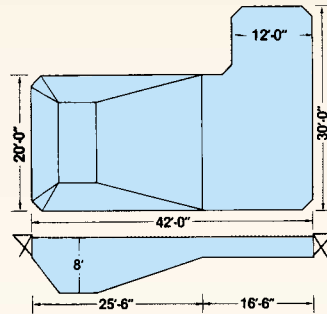

3042 NINETY 'L' RIGHT
Left or Right Type II
960 Sq. Ft. Peri. Ft. 138