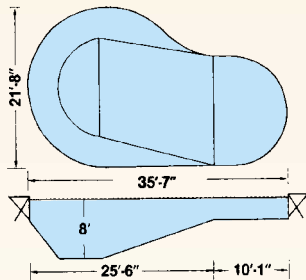

FOX NIAGARA POOLS

2338 NIAGARA LEFT
Left or Right Type II
738 Sq. Ft. Peri. Ft. 113

2340 NIAGARA LEFT
Left or Right Type II
785 Sq. Ft. Peri. Ft. 117

FOX KIDNEY POOLS

1933 KIDNEY
Standard or Reverse Type II
485 Sq. Ft. Peri. Ft. 86