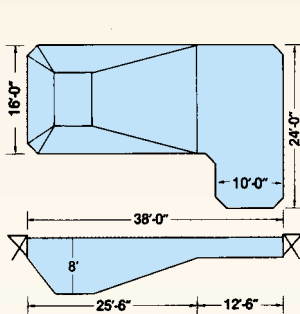

2438 NINETY 'L' LEFT
Left or Right Type II
688 Sq. Ft. Peri. Ft. 118