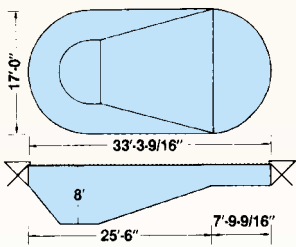

2236 KIDNEY
Standard or Reverse Type II
583 Sq. Ft. Peri. Ft. 94

2240 KIDNEY
Standard or Reverse Type II
643 Sq. Ft. Peri. Ft. 102

2542 KIDNEY
Standard or Reverse Type II
810 Sq. Ft. Peri. Ft. 110

FOX OVAL POOLS