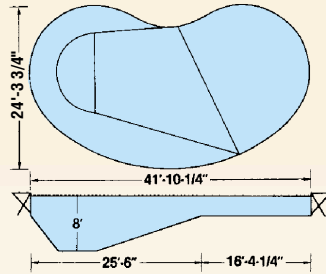

2442 CRESCENT
Standard or Reverse Type II
803 Sq. Ft. Peri. Ft. 110