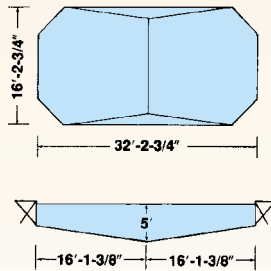

1632 GRECIAN SPORT
Type O
490 Sq. Ft. Peri. Ft. 88