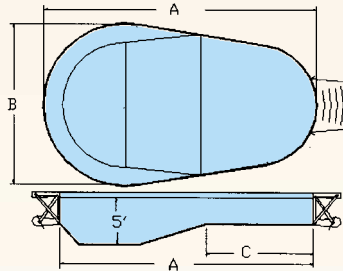

KIDNEY

POOL	A	B	C	TYP	SQ.FT.	PER.
1324K	24'1"	13'	10'7"	0	243	62
1527K	26'11"	15'	11'5"	0	323	70
1729K	28'11"	17'	12'5"	0	381	76

1324KR - 1527KR - 1729KR
ARE THE OPPOSITE OF SHOWN

LAZY "L"

POOL	A	B	C	TYP	SQ.FT.	PER.
1830ZR	30'	18'	16'	0	360	79'

1830ZL IS THE OPPOSITE OF SHOWN

OVAL

POOL	A	B	C	TYP	SQ.FT.	PER.
1324	24'7"	13'	9'1"	0	283	64
1530	29'5"	15'	13'11"	0	393	76

PEAR

POOL	A	B	C	TYP	SQ.FT.	PER.
1729P	29'1"	17'	13'1"	0	400	76

90 "L"

POOL	A	B	C	TYP	SQ.FT.	PER.
1624LR	24'	16'	12'6"	0	296	75
2228R	28'	22'	16'6"	0	472	94