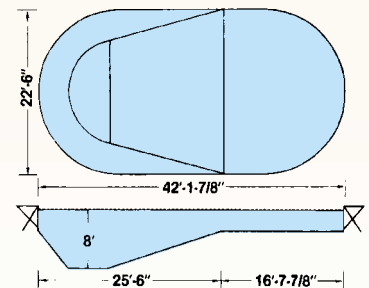

2242 OVAL
Type II
858 Sq. Ft. Peri. Ft. 110