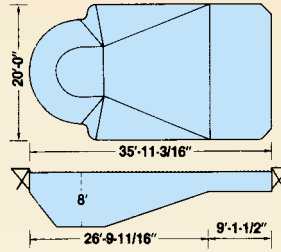

2036 IONIC
Type II
650 Sq. Ft. Peri. Ft. 102