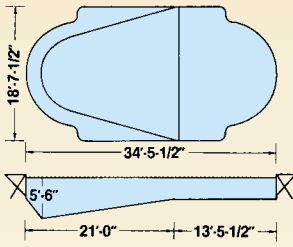

*Honorable Mention
2000 Fox
Photo Contest*

This Fox 26' x 47' Large Lazy "L" with Buddy Seat® was built by Custom Pools & Spas, Burton, MI

FOX CONTEMPORARY POOLS

1935 ROMAN
Type O
554 Sq. Ft. Peri. Ft. 91