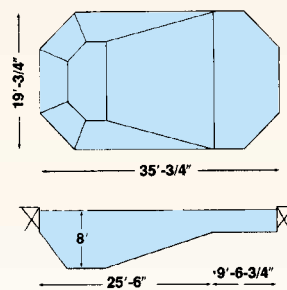

1935 GRECIAN
Type II
607 Sq. Ft. Peri. Ft. 96