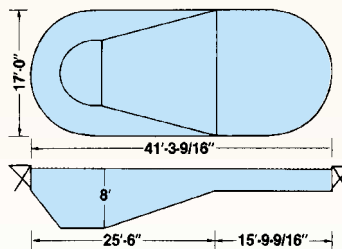

1741 OVAL
Type II
640 Sq. Ft. Peri. Ft. 102