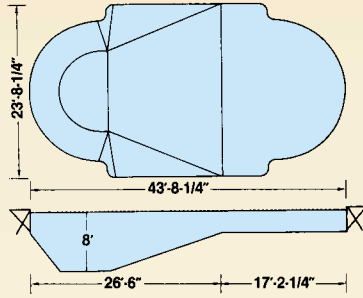

*Honorable Mention
2000 Fox
Photo Contest*

This Fox 26' x 47' Large Lazy "L" with Buddy Seat® was built by Custom Pools & Spas, Burton, MI

FOX CONTEMPORARY POOLS

1935 ROMAN
Type O
554 Sq. Ft. Peri. Ft. 91