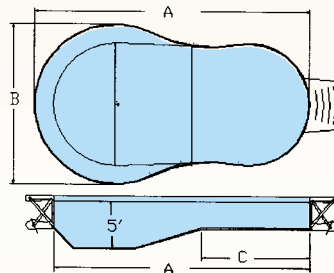

TIFFANY

POOL	A	B	C	TYP	SQ.FT.	PER.
1729	29'	17'	12'6"	0	375	76