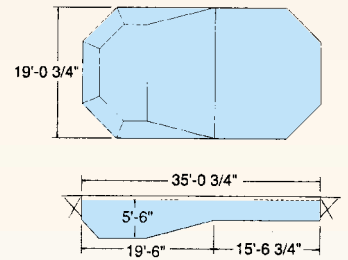

1935 GRECIAN NON-DIVING
Type O
607 Sq. Ft. Peri. Ft. 96