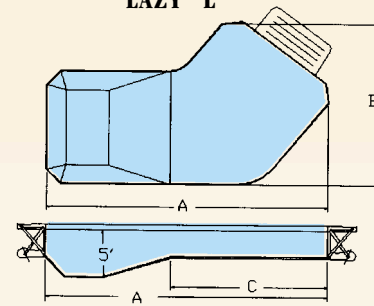

LAZY "L"

POOL	A	B	C	TYP	SQ.FT.	PER.
1830ZR	30'	18'	16'	0	360	79'

1830ZL IS THE OPPOSITE OF SHOWN