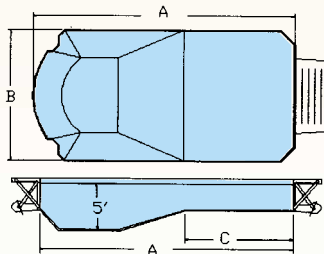

IONIC

POOL	A	B	C	TYP	SQ.FT.	PER.
1224	23'7"	12'	7'7"	0	266	66
1428	27'10"	14'	11'10"	0	370	78