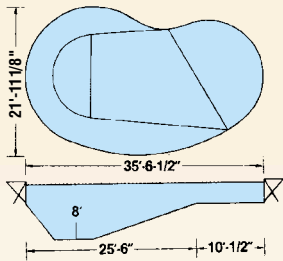

2136 CRESCENT
Standard or Reverse Type II
605 Sq. Ft. Peri. Ft. 94