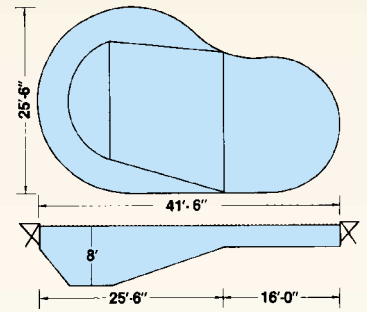

2542 KIDNEY
Standard or Reverse Type II
810 Sq. Ft. Peri. Ft. 110