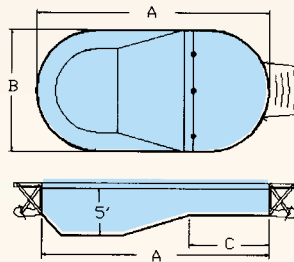

KIDNEY

POOL	A	B	C	TYP	SQ.FT.	PER.
1324K	24'1"	13'	10'7"	0	243	62
1527K	26'11"	15'	11'5"	0	323	70
1729K	28'11"	17'	12'5"	0	381	76

1324KR - 1527KR - 1729KR
ARE THE OPPOSITE OF SHOWN

LAZY "L"

POOL	A	B	C	TYP	SQ.FT.	PER.
1830ZR	30'	18'	16'	0	360	79'

1830ZL IS THE OPPOSITE OF SHOWN

OVAL

POOL	A	B	C	TYP	SQ.FT.	PER.
1324	24'7"	13'	9'1"	0	283	64
1530	29'5"	15'	13'11"	0	393	76

PEAR

POOL	A	B	C	TYP	SQ.FT.	PER.
1729P	29'1"	17'	13'1"	0	400	76

90 "L"

POOL	A	B	C	TYP	SQ.FT.	PER.
1624LR	24'	16'	12'6"	0	296	75
2228R	28'	22'	16'6"	0	472	94