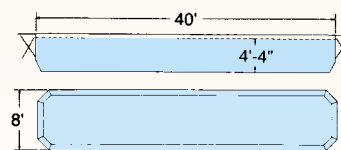

840 LAP POOL
Special Purpose Pool
320 Sq. Ft. Peri. Ft. 92