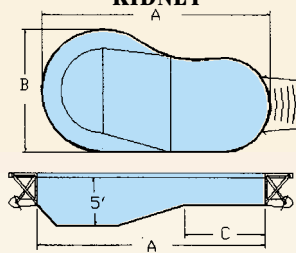

KIDNEY

POOL	A	B	C	TYP	SQ.FT.	PER.
1324K	24'1"	13'	10'7"	0	243	62
1527K	26'11"	15'	11'5"	0	323	70
1729K	28'11"	17'	12'5"	0	381	76

1324KR - 1527KR - 1729KR
ARE THE OPPOSITE OF SHOWN