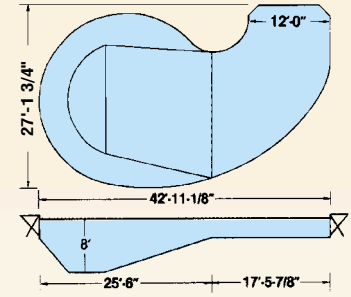

2643 NAUTILUS RIGHT
Left or Right Type II
871 Sq. Ft. Peri. Ft. 122