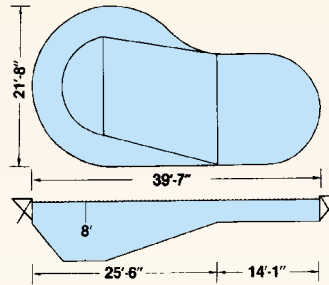

2240 KIDNEY
Standard or Reverse Type II
643 Sq. Ft. Peri. Ft. 102