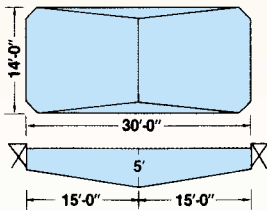

FOX SPORT AND EXERCISE POOLS

1430 RECTANGLE SPORT
Type O
416 Sq. Ft. Peri. Ft. 84