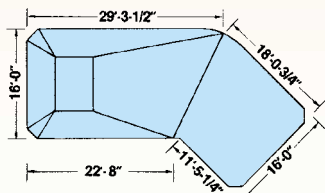

FOX RADIUS RECTANGLE POOLS

DIMENSIONS:

POOL SIZE	POOL TYPE	DIVING EQUIP.	A	B	C	D	W	SQ.FT.	PERI. FT.
1634	II	YES	16	33'-10"	25'-6"	8'-4"	8'	524	92
1638	II	YES	16	37'-10"	25'-6"	12'-4"	8'	588	100
1836	II	YES	18	35'-10"	25'-6"	10'-4"	8'	627	100
1836	O	NO	18	35'-10"	20'-8"	15'-2"	5'-6"	627	100
1840	II	YES	18	39'-10"	25'-6"	14'-4"	8'	690	108
2040	II	YES	20	39'-10"	25'-6"	14'-4"	8'	780	110
2044	II	YES	20	43'-10"	25'-6"	18'-4"	8'	860	118
2448	II	YES	24	47'-10"	25'-6"	22'-4"	8'	1131	136

FOX LAZY L POOLS

LAZY "L" LEFT STANDARD
Left or Right Type II
648 Sq. Ft. Peri. Ft. 109

LAZY "L" LEFT LARGE
Left or Right Type II
774 Sq. Ft. Peri. Ft. 121

LAZY "L" LEFT X-LARGE
Left or Right Type II
964 Sq. Ft. Peri. Ft. 132