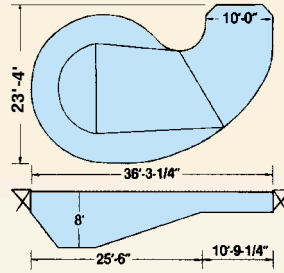

2236 NAUTILUS RIGHT
Left or Right Type II
625 Sq. Ft. Peri. Ft. 104