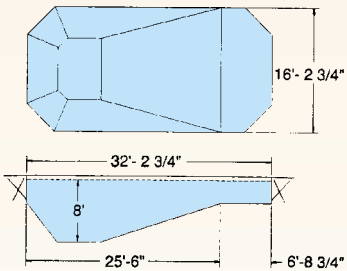

FOX GRECIAN POOLS

1632 GRECIAN
Type II
490 Sq. Ft. Peri. Ft. 88