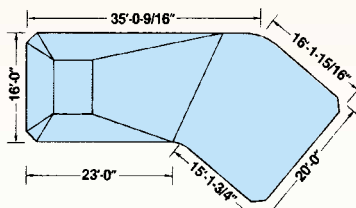

LAZY "L" LEFT LARGE
Left or Right Type II
774 Sq. Ft. Peri. Ft. 121