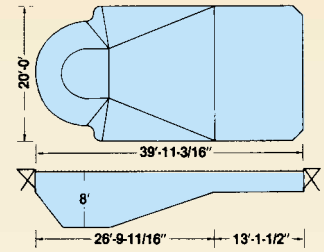

2040 IONIC
Type II
730 Sq. Ft. Peri. Ft. 110