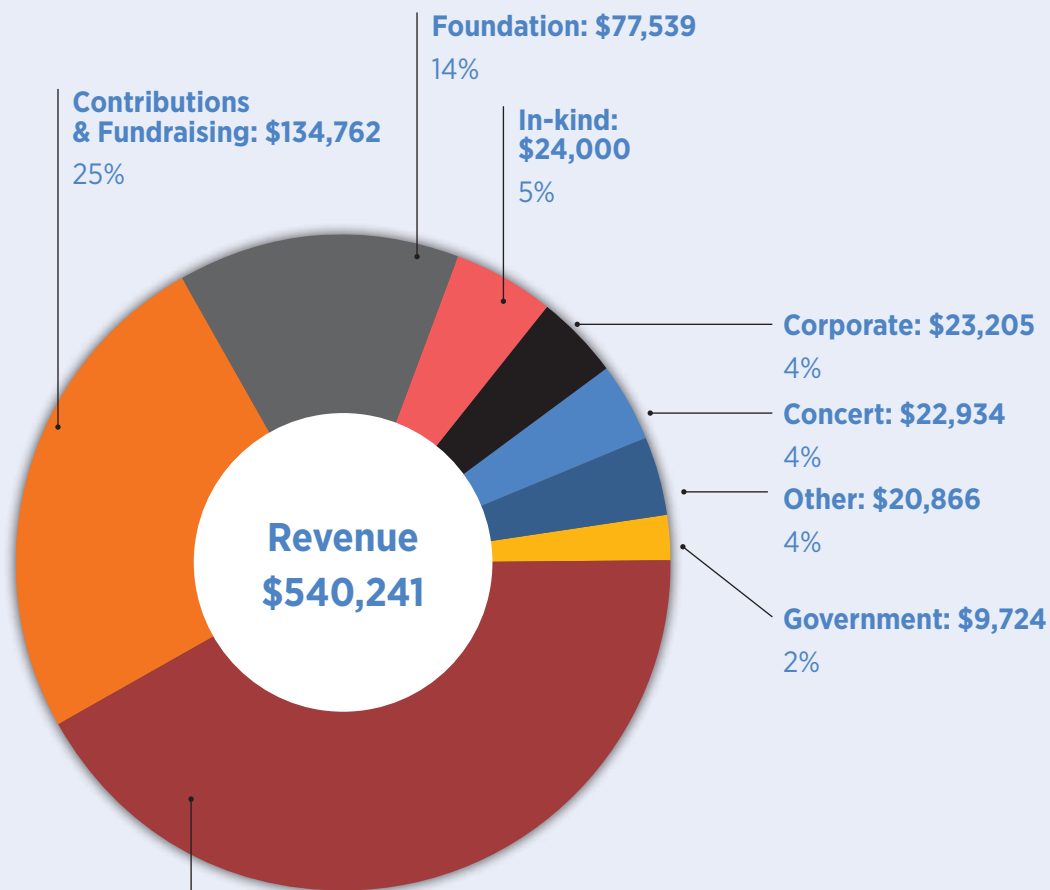

on 2018-2019

PERFORMED THE St. Matthew Passion

with the Bach Collegium (Fort Wayne) and Bach Institute, Valparaiso University, Bach Institute (Valparaiso and Grand Rapids)

Financials

July 1, 2018-June 30, 2019