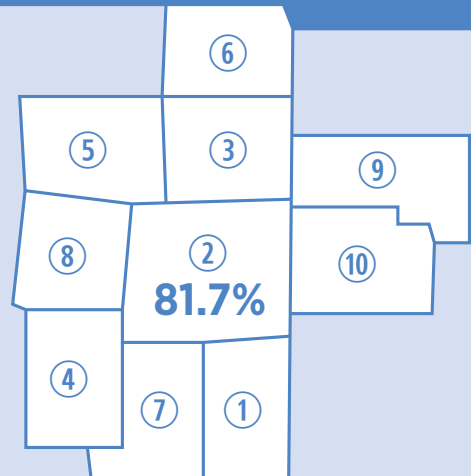

Statistics

Enrollment
290

16.6%
students from a
**MINORITY
ETHNIC GROUP**

87
DIFFERENT
SCHOOLS
REPRESENTED

36%
students received
PARTICIPATION ASSISTANCE

41
HOMESCHOOL
students

Indiana:

- ① Adams
- ② Allen
- ③ DeKalb
- ④ Huntington
- ⑤ Noble
- ⑥ Steuben
- ⑦ Wells
- ⑧ Whitley

Ohio:

- ⑨ Defiance
- ⑩ Paulding

350+
HOURS OF
REHEARSAL

Reflecting