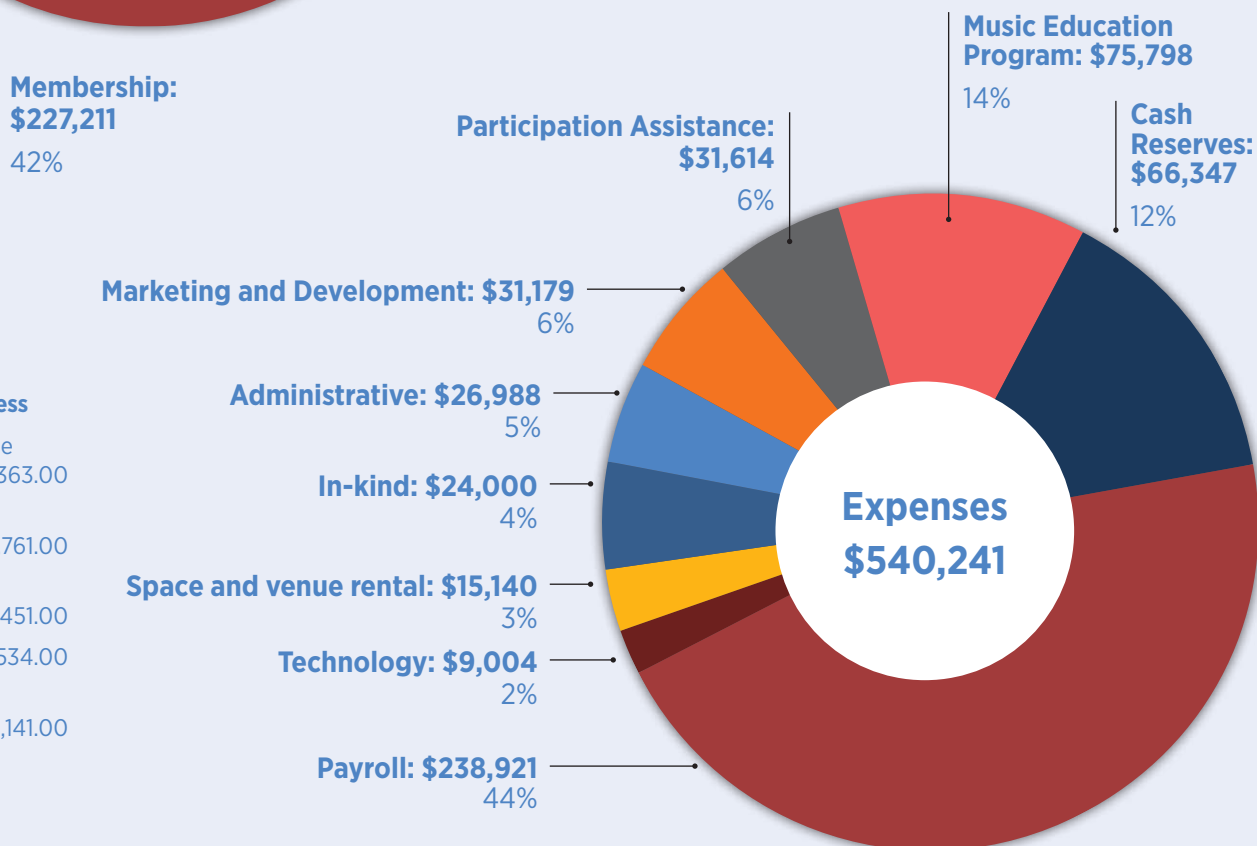

on 2018-2019

PERFORMED THE St. Matthew Passion

with the Bach Collegium (Fort Wayne) and Bach Institute, Valparaiso University, Bach Institute (Valparaiso and Grand Rapids)

Financials

July 1, 2018-June 30, 2019