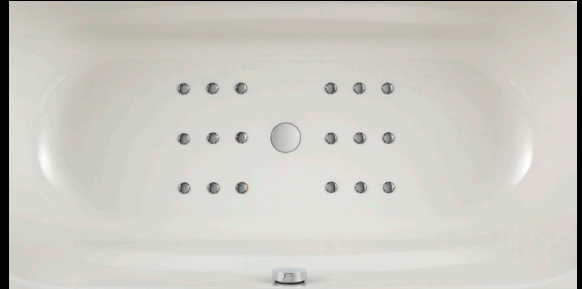

VAIO BATH

DESIGN

Phoenix Design. Different characters – same principle. This is how to describe the VAIO range of bathtubs. The range consists of five models for different needs and installation considerations for people who appreciate a beautiful oval bathtub.

SAFELY IN, SAFELY OUT

If you wish to combine aesthetics with a high level of safety, you can have your bath fitted with a KALDEWEI handle. The PURO and PURO DUO each have a handle designed to suit. Available with one or two handles. The grip and drilling for the grip are sold separately.

KALDEWEI EXPERIENCE / ADDITIONAL OPTIONS

AIR SPA

The BATHE Air Spa is a stimulating experience created by thousands of air bubbles stroking the skin as they rise to the surface. An Air Spa may be chosen in addition to your Hydrotherapy System as a 'Dual System' and is the only spa system suitable for the VAIO DUO OVAL freestanding bath.