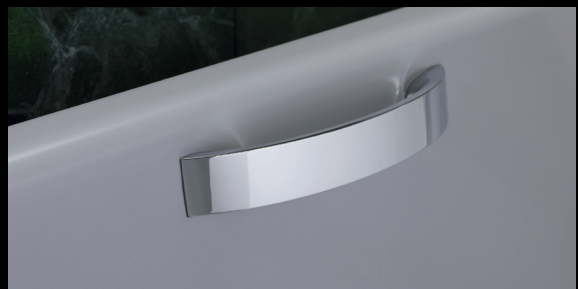

SAFELY IN, SAFELY OUT

If you wish to combine aesthetics with a high level of safety, you can have your bath fitted with a KALDEWEI handle. The PURO and PURO DUO each have a handle designed to suit. Available with one or two handles. The grip and drilling for the grip are sold separately.