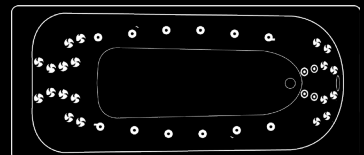

20 JETS (for double-ended baths)
To suit models: 663, 664, 665, 950, 951

PROFESSIONAL SYSTEM
36 JETS (for double-ended baths)
To suit models: 663, 664, 665, 950, 951

14 JETS (for single-ended baths)
To suit models: 652, 653, 683, 954, 956

20 JETS (for single-ended baths)
To suit models: 652, 653, 683, 954, 956

PROFESSIONAL SYSTEM
36 JETS (for single-ended baths)
To suit models: 960, 956, 683, 652, 653

MULTIPOINT HYDROTHERAPY OPTIONS

RX MULTIPOINT HYDROTHERAPY FOR PURO INSET BATH	22-RCE14PACK	14 JET PACKAGE SYSTEM FOR SINGLE-SIDED BATH
	22-RCE20PACK	20 JETS PACKAGE SYSTEM FOR SINGLE-SIDED BATH
	22-RCE24C	24 JETS CUSTOMISED SYSTEM FOR DOUBLE-SIDED BATH
	22-RCE36PACK	36 JETS PROFESSIONAL SYSTEM FOR DOUBLE SIDED BATH