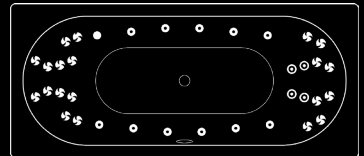

PROFESSIONAL SYSTEM
36 JETS (for double-ended baths)
To suit models: 663, 664, 665, 950, 951