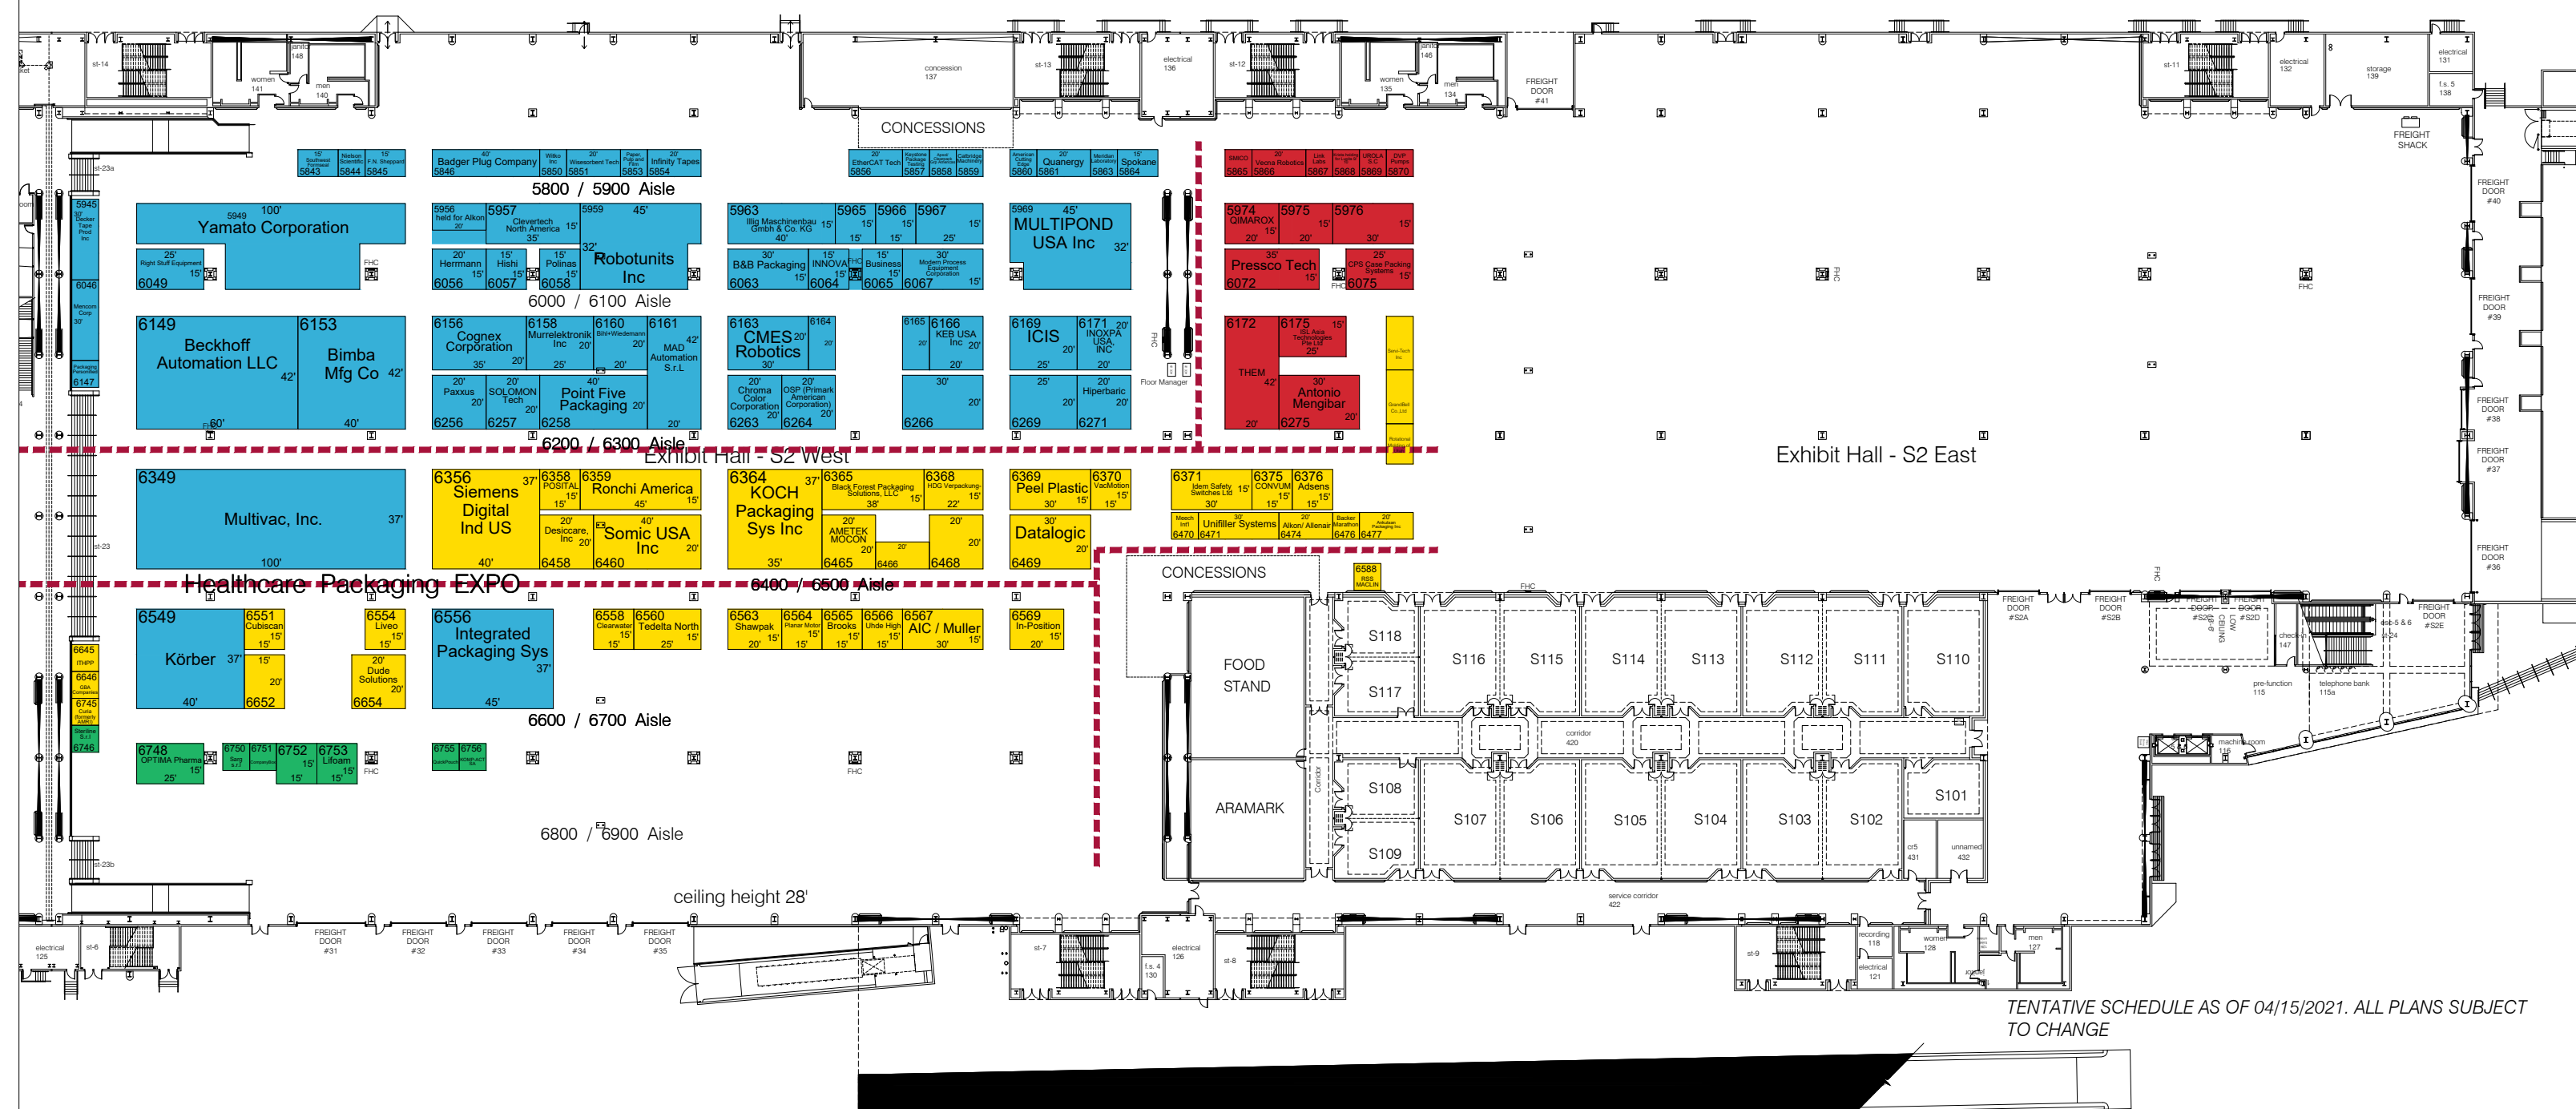

NO FREIGHT AISLE

South Building, Halls S1

TENTATIVE SCHEDULE AS OF 04/15/2021. ALL PLANS SUBJECT TO CHANGE

C O - L O C A T E D

September 27-29, 2021 • Las Vegas Convention Center

PACK EXPO Las Vegas 2021
September 27 - 29, 2021
Las Vegas Convention Center
Las Vegas, NV

South Building, Halls S1 & S2
As of September 12, 2021

Out-Bound Color Coding

- Green Wed, Sept. 29th
- Blue Fri, Oct. 1
- Yellow Thurs, Sept 30th
- Red Sat, Oct. 2

NO FREIGHT AISLE

South Building, Hall S2

TENTATIVE SCHEDULE AS OF 04/15/2021. ALL PLANS SUBJECT TO CHANGE

CO-LOCATED

September 27-29, 2021 • Las Vegas Convention Center

PACK EXPO Las Vegas 2021
September 27 - 29, 2021
Las Vegas Convention Center
Las Vegas, NV

UPPER SOUTH

NO FREIGHT AISLE
 South Building, Hall S4

TENTATIVE SCHEDULE AS OF 04/15/2021.
 ALL PLANS SUBJECT TO CHANGE

PACK EXPO Las Vegas 2021
September 27 - 29, 2021
Las Vegas Convention Center
Las Vegas, NV
North Exhibit Halls
As of September 12th, 2021