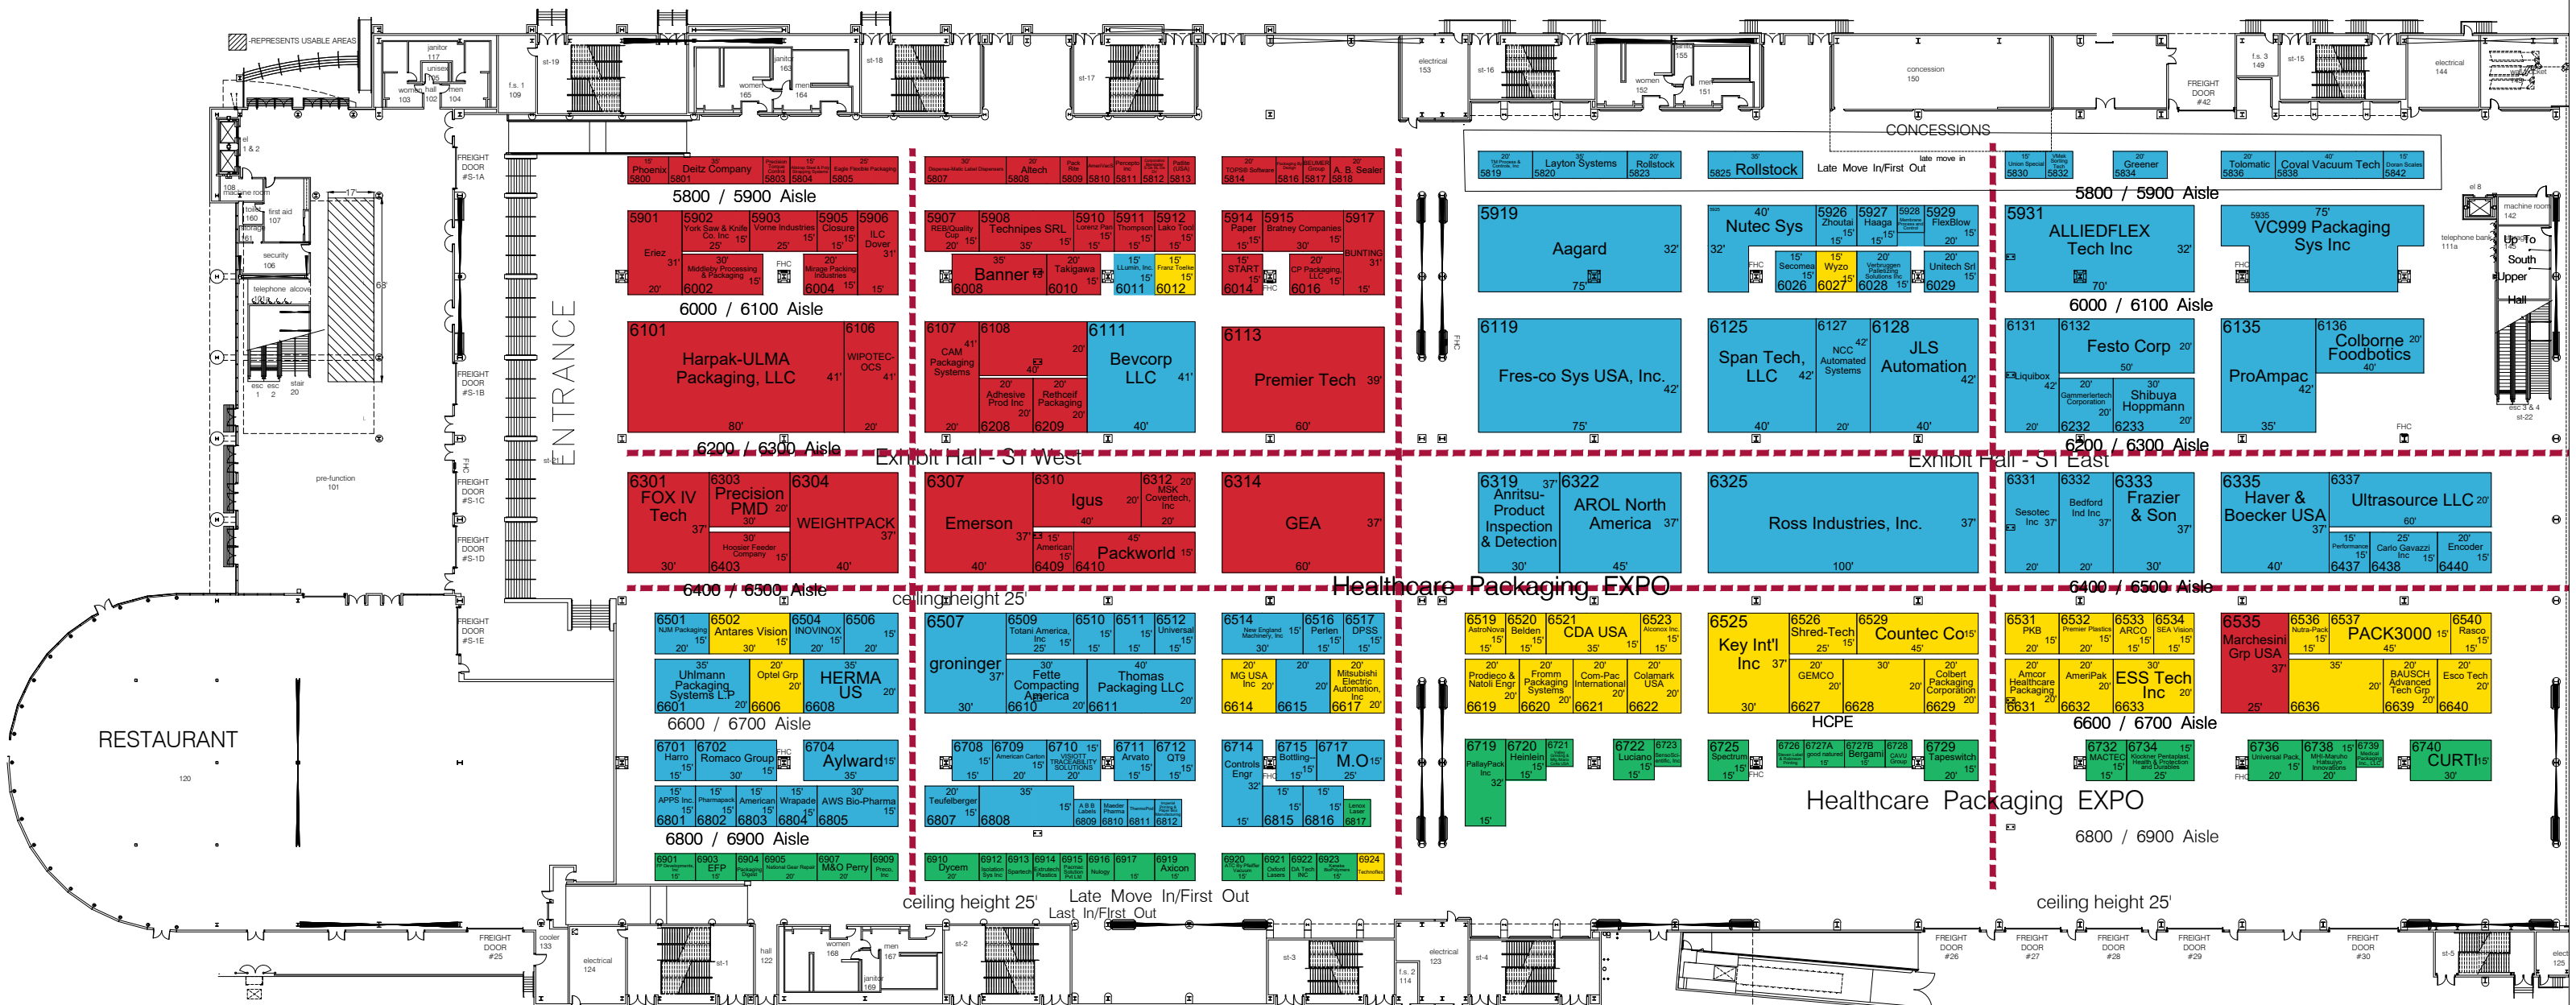

Las Vegas Convention Center
Las Vegas, NV

South Building, Halls S1 & S2
As of September 12, 2021

Out-Bound Color Coding

- Green Wed, Sept. 29th
- Blue Fri, Oct. 1
- Yellow Thurs, Sept 30th
- Red Sat, Oct. 2

NO FREIGHT AISLE

South Building, Halls S1

TENTATIVE SCHEDULE AS OF 04/15/2021. ALL PLANS SUBJECT TO CHANGE

C O - L O C A T E D

September 27-29, 2021 • Las Vegas Convention Center

PACK EXPO Las Vegas 2021
September 27 - 29, 2021
Las Vegas Convention Center
Las Vegas, NV

TENTATIVE SCHEDULE AS OF 04/15/2021.
ALL PLANS SUBJECT TO CHANGE

Out-Bound Color Coding

- Green Wed, Sept. 29th
- Blue Fri, Oct. 1
- Yellow Thurs, Sept 30th
- Red Sat, Oct. 2

PACK EXPO Las Vegas 2021
 September 27 - 29, 2021
 Las Vegas Convention Center
 Las Vegas, NV
 South Building, Halls S3 & S4
 As of September 12, 2021

UPPER SOUTH

NO FREIGHT AISLE
 South Building, Hall S4

TENTATIVE SCHEDULE AS OF 04/15/2021.
 ALL PLANS SUBJECT TO CHANGE

PACK EXPO Las Vegas 2021
September 27 - 29, 2021
Las Vegas Convention Center
Las Vegas, NV
North Exhibit Halls
As of September 12th, 2021