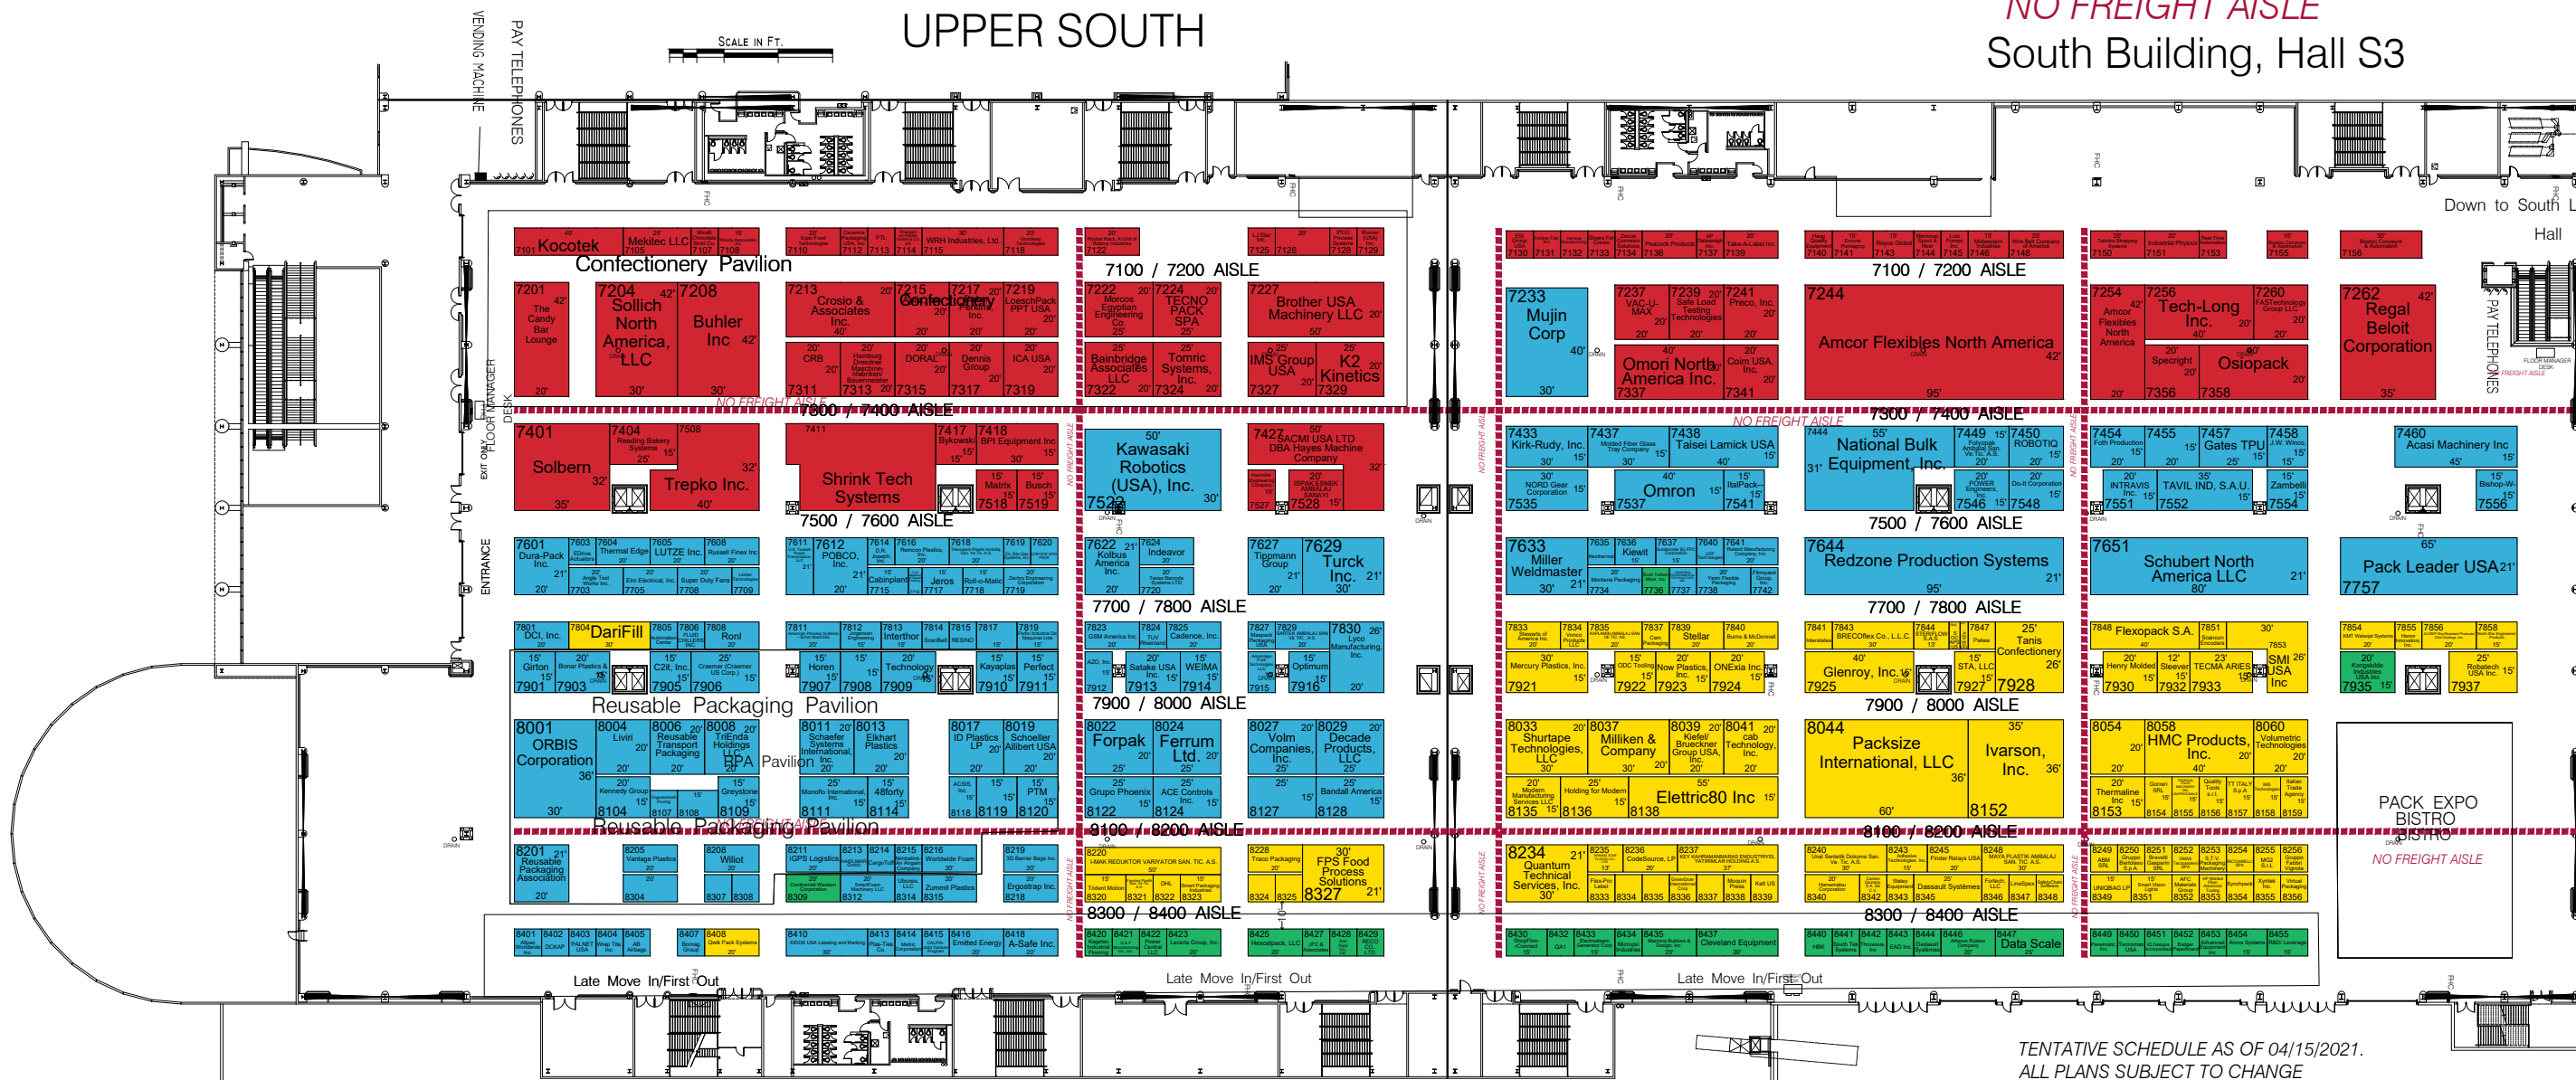

TENTATIVE SCHEDULE AS OF 04/15/2021. ALL PLANS SUBJECT TO CHANGE

CO-LOCATED

September 27-29, 2021 • Las Vegas Convention Center

PACK EXPO Las Vegas 2021
September 27 - 29, 2021
Las Vegas Convention Center
Las Vegas, NV

South Building, Halls S3 & S4
As of September 12, 2021

Out-Bound Color Coding

- Green Wed, Sept. 29th
- Blue Fri, Oct. 1
- Yellow Thurs, Sept 30th
- Red Sat, Oct. 2

UPPER SOUTH

NO FREIGHT AISLE
South Building, Hall S3

TENTATIVE SCHEDULE AS OF 04/15/2021.
ALL PLANS SUBJECT TO CHANGE

Out-Bound Color Coding

- Green Wed, Sept. 29th
- Blue Fri, Oct. 1
- Yellow Thurs, Sept 30th
- Red Sat, Oct. 2

PACK EXPO Las Vegas 2021
 September 27 - 29, 2021
 Las Vegas Convention Center
 Las Vegas, NV
 South Building, Halls S3 & S4
 As of September 12, 2021

UPPER SOUTH

NO FREIGHT AISLE
 South Building, Hall S4

TENTATIVE SCHEDULE AS OF 04/15/2021.
 ALL PLANS SUBJECT TO CHANGE

PACK EXPO Las Vegas 2021
September 27 - 29, 2021
Las Vegas Convention Center
Las Vegas, NV
North Exhibit Halls
As of September 12th, 2021