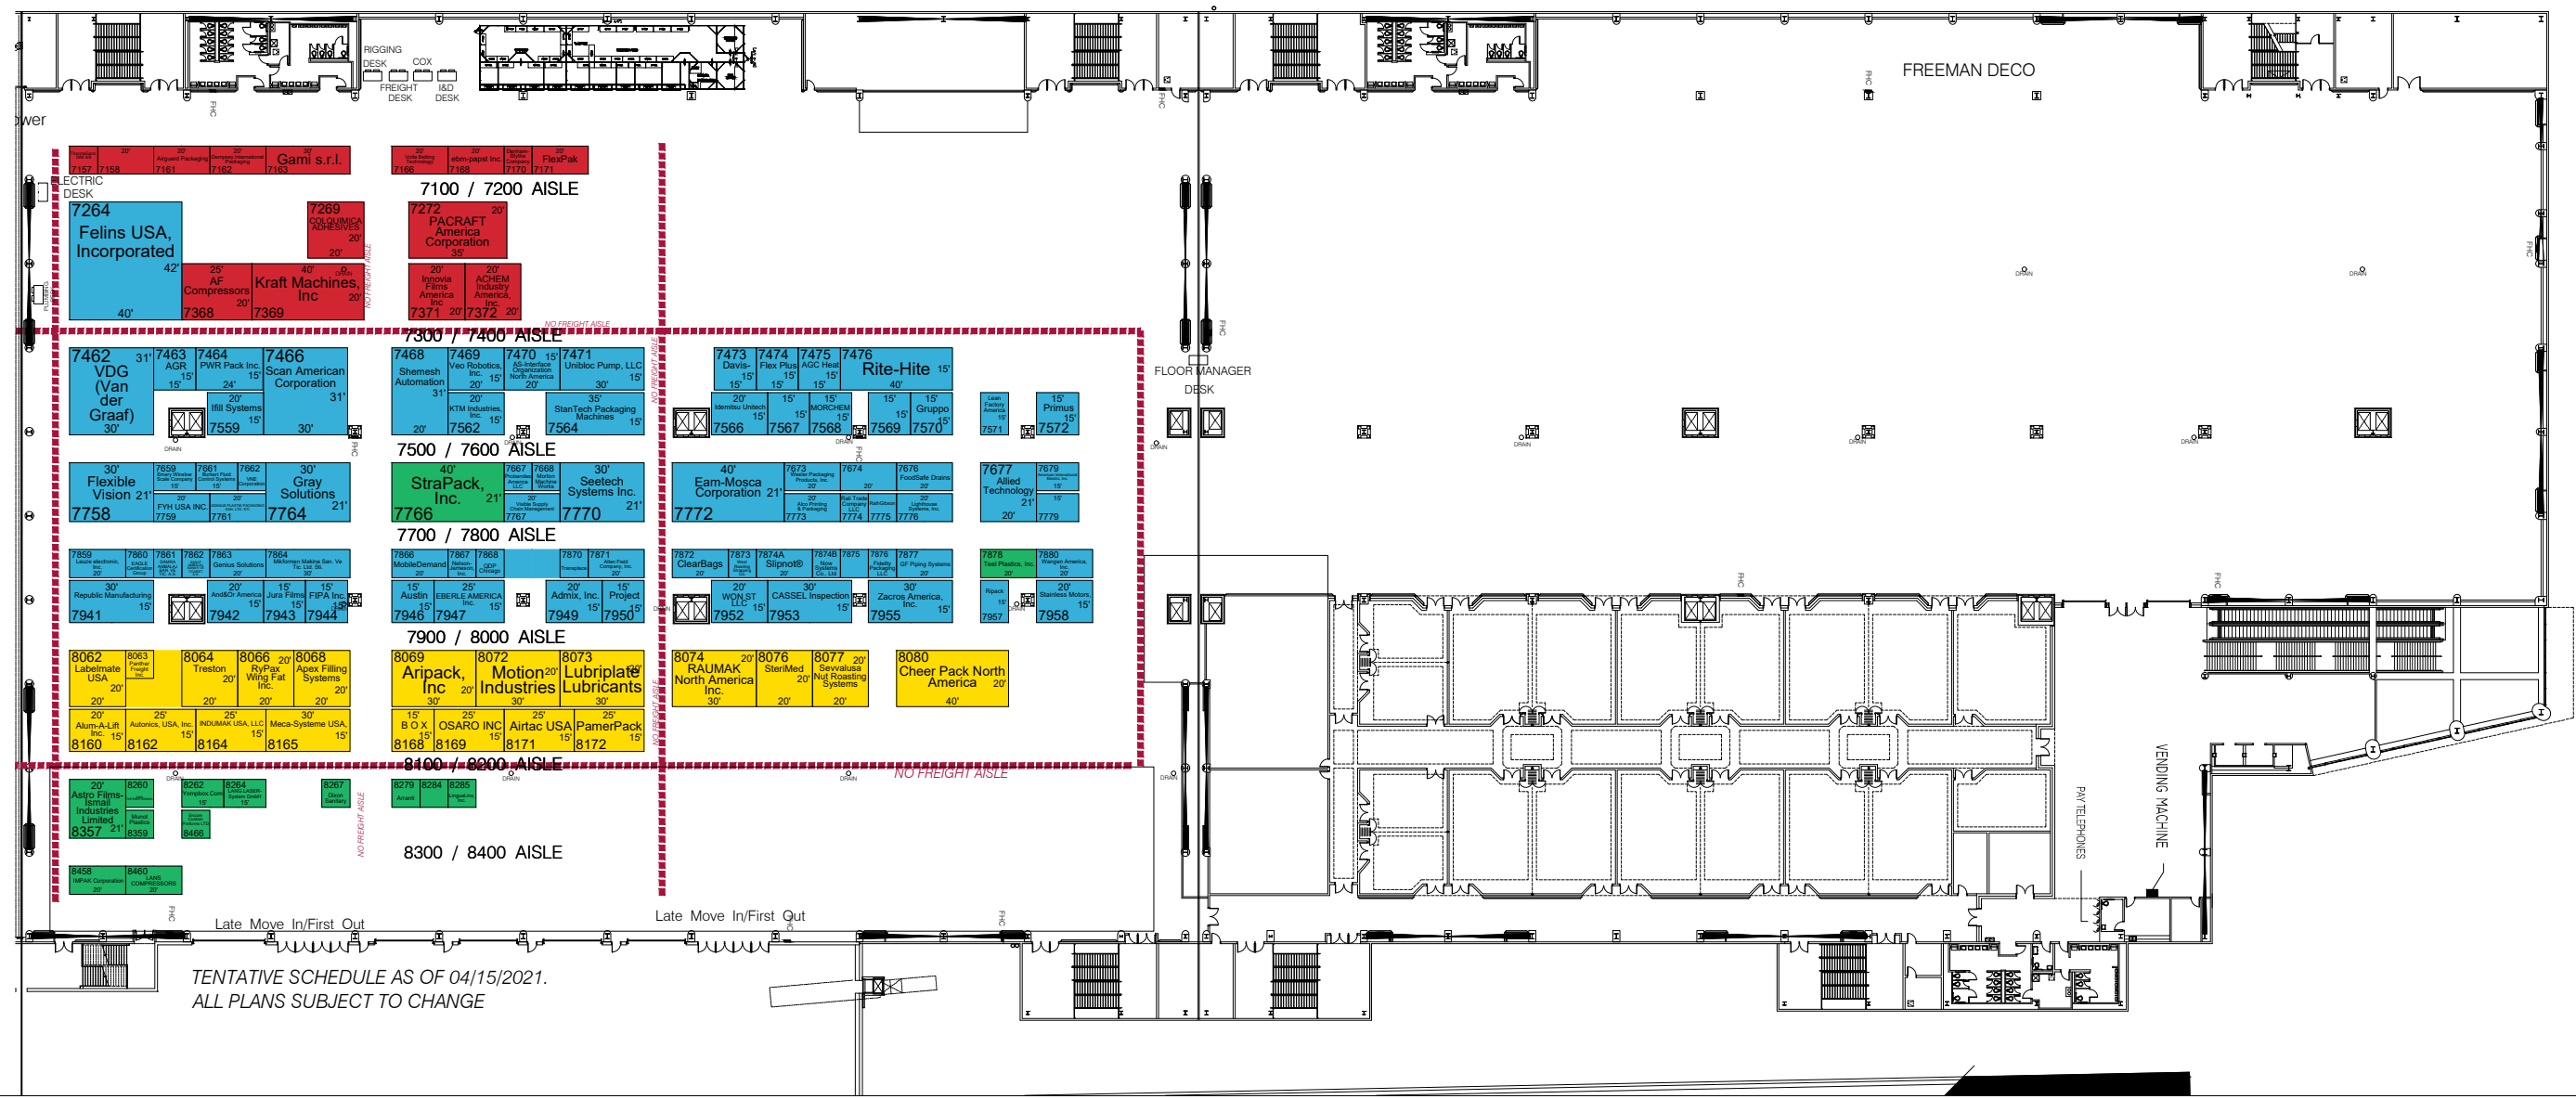

TENTATIVE SCHEDULE AS OF 04/15/2021.
ALL PLANS SUBJECT TO CHANGE

Out-Bound Color Coding

- Green Wed, Sept. 29th
- Blue Fri, Oct. 1
- Yellow Thurs, Sept 30th
- Red Sat, Oct. 2

PACK EXPO Las Vegas 2021
 September 27 - 29, 2021
 Las Vegas Convention Center
 Las Vegas, NV
 South Building, Halls S3 & S4
 As of September 12, 2021

UPPER SOUTH

NO FREIGHT AISLE
 South Building, Hall S4

TENTATIVE SCHEDULE AS OF 04/15/2021.
 ALL PLANS SUBJECT TO CHANGE

PACK EXPO Las Vegas 2021
September 27 - 29, 2021
Las Vegas Convention Center
Las Vegas, NV
North Exhibit Halls
As of September 12th, 2021