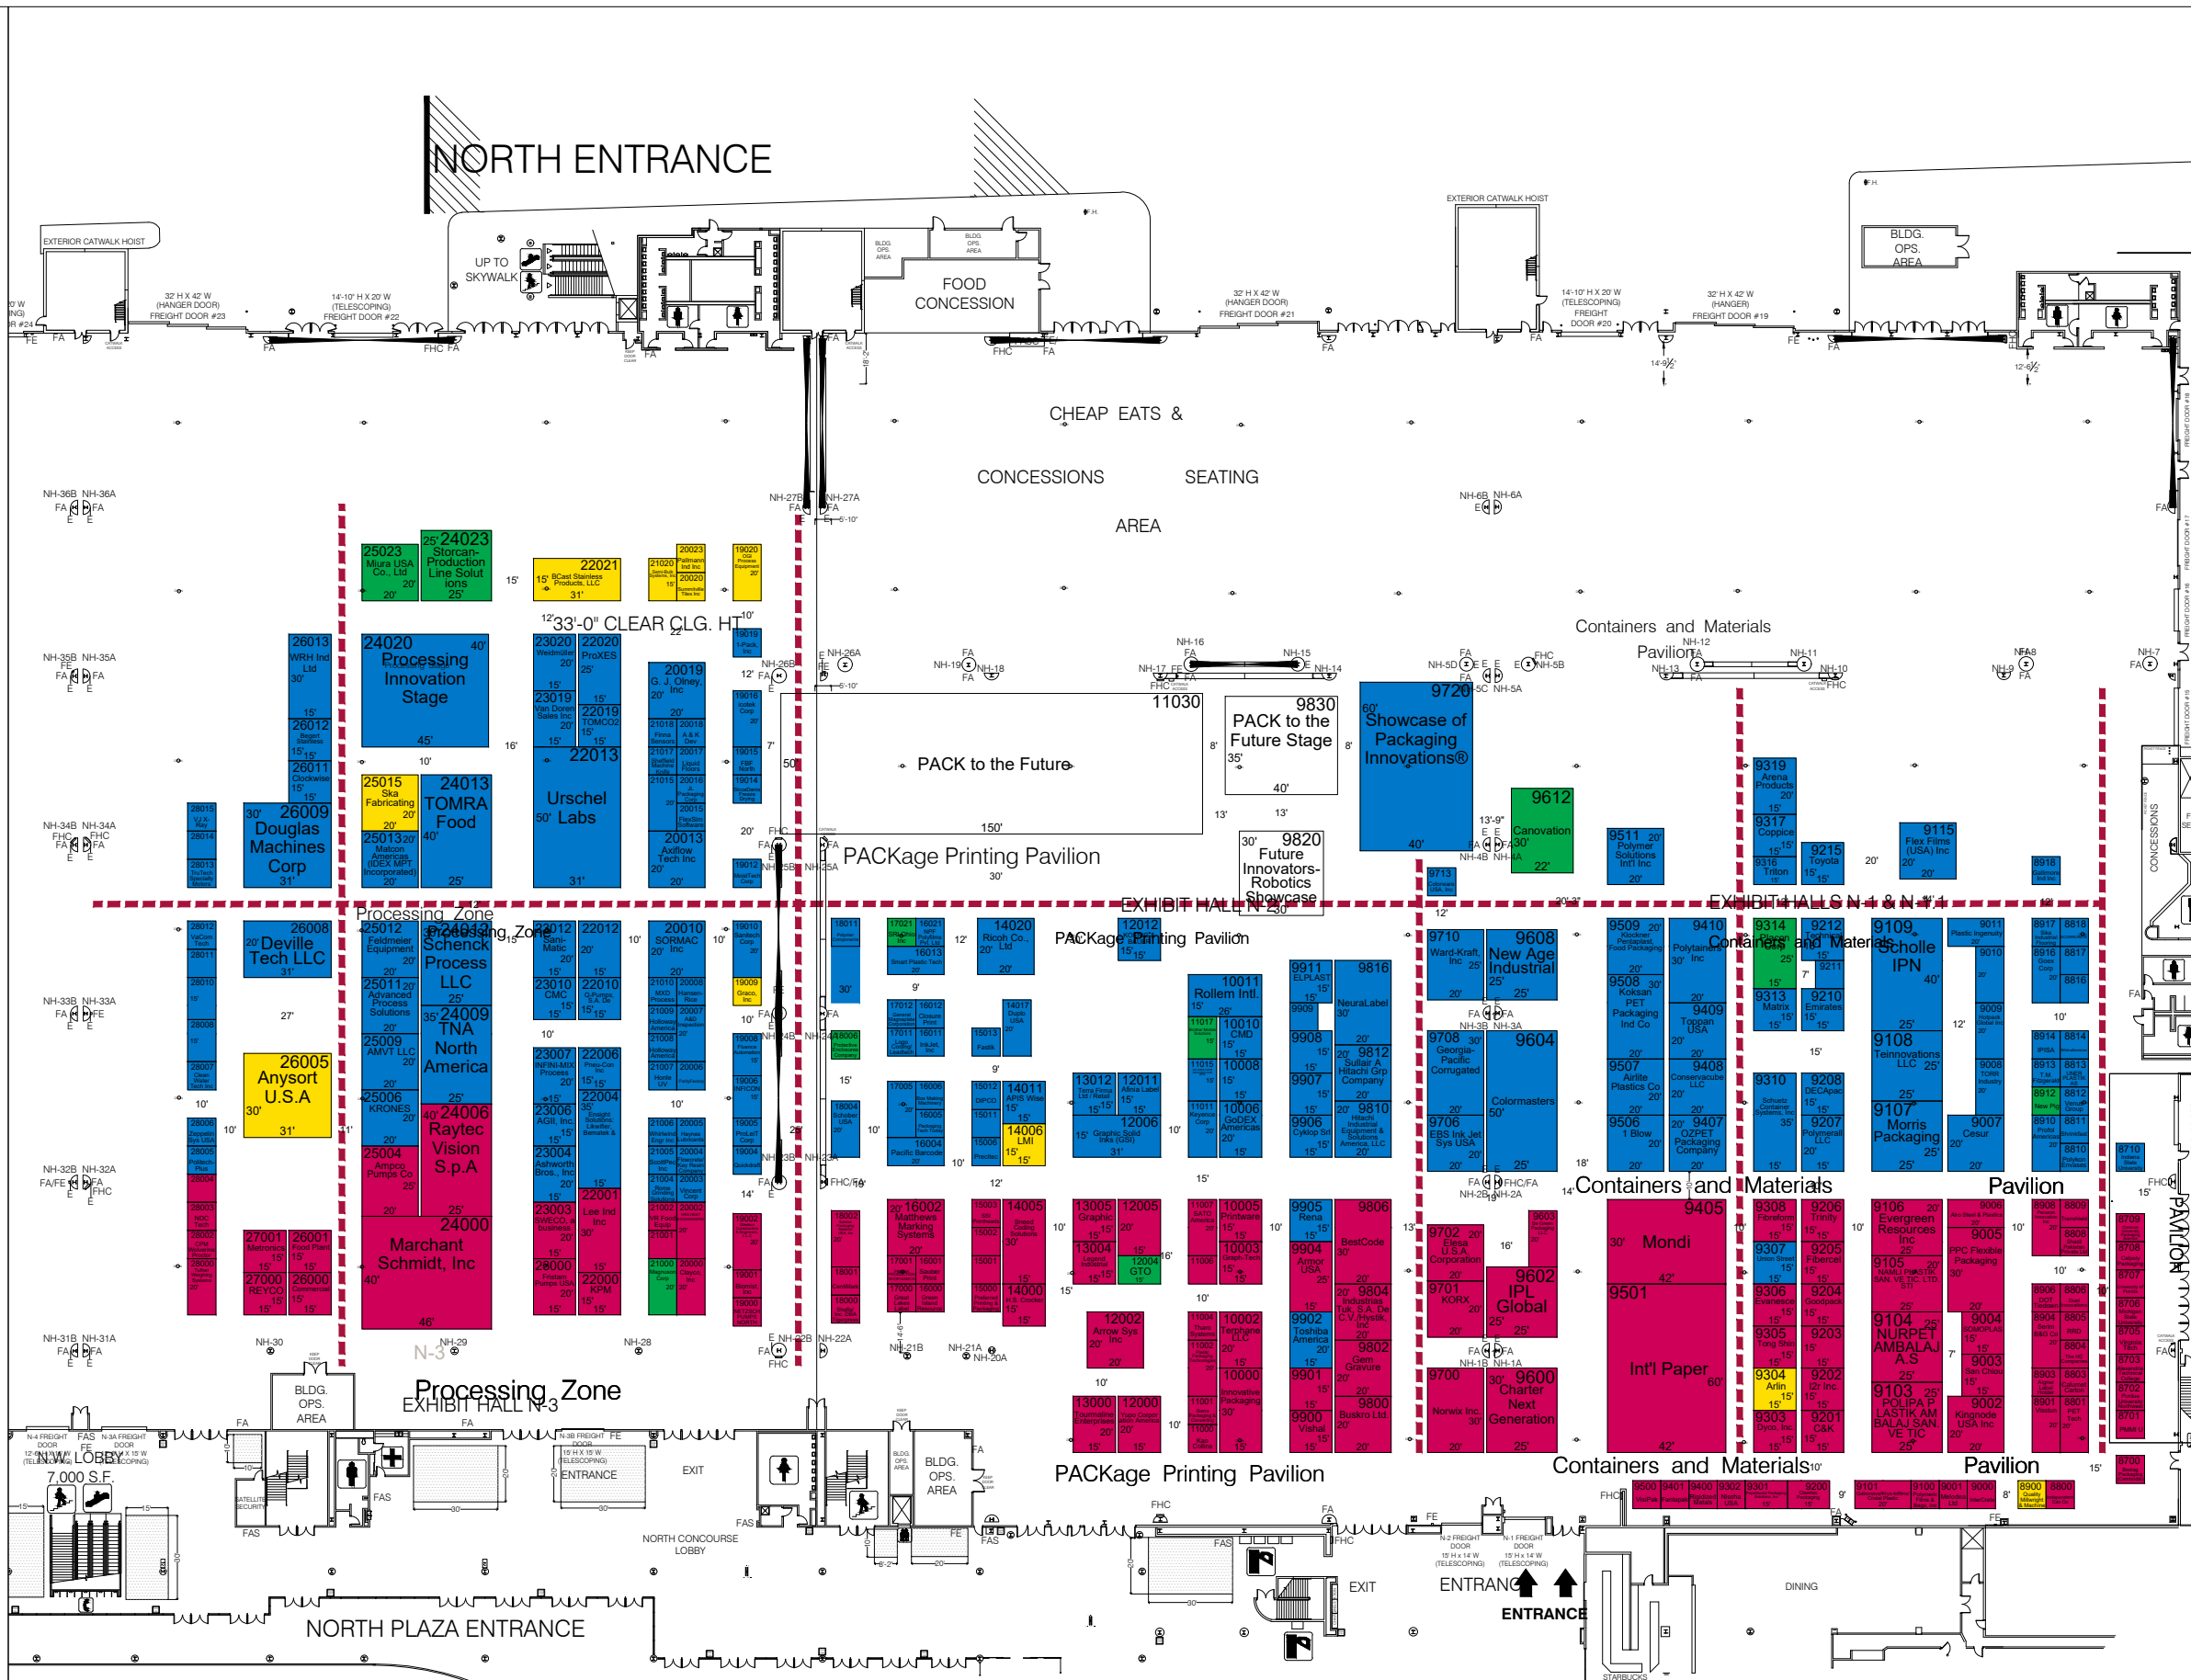

TENTATIVE SCHEDULE AS OF 04/15/2021. ALL PLANS SUBJECT TO CHANGE

CO-LOCATED

September 27-29, 2021 • Las Vegas Convention Center

PACK EXPO Las Vegas 2021
September 27 - 29, 2021
Las Vegas Convention Center
Las Vegas, NV

TENTATIVE SCHEDULE AS OF 04/15/2021.
ALL PLANS SUBJECT TO CHANGE

Out-Bound Color Coding

- Green Wed, Sept. 29th
- Blue Fri, Oct. 1
- Yellow Thurs, Sept 30th
- Red Sat, Oct. 2

PACK EXPO Las Vegas 2021
 September 27 - 29, 2021
 Las Vegas Convention Center
 Las Vegas, NV
 South Building, Halls S3 & S4
 As of September 12, 2021

UPPER SOUTH

NO FREIGHT AISLE
 South Building, Hall S4

TENTATIVE SCHEDULE AS OF 04/15/2021.
 ALL PLANS SUBJECT TO CHANGE

PACK EXPO Las Vegas 2021
September 27 - 29, 2021
Las Vegas Convention Center
Las Vegas, NV
North Exhibit Halls
As of September 12th, 2021

NO FREIGHT AISLE

Out-Bound Color Coding

- Green Wed, Sept. 29th
- Yellow Thurs, Sept 30th
- Blue Fri, Oct. 1
- Red Sat, Oct. 2

TENTATIVE SCHEDULE AS OF 04/15/2021.
 ALL PLANS SUBJECT TO CHANGE

NO FREIGHT AISLE