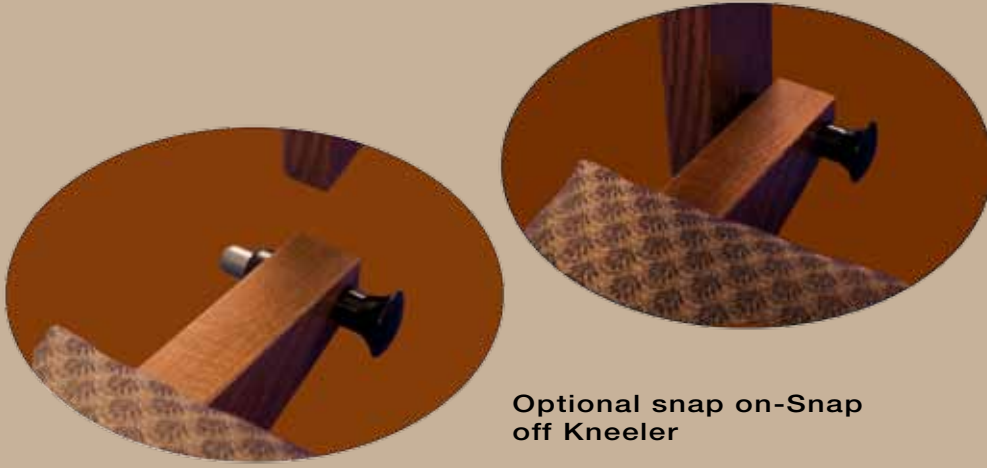

Super Chair 1

Super Chair 1 Rear View

Super Chair 1 Stacked

The Super Chair is made with solid oak with wood back and either wood or an upholstered seat. It matches the look and feel, as well as the comfort, of pew seating. A row of Super Chairs resembles a pew. Super Chairs are used extensively where flexibility in seating is desired while retaining the look and feel of pews. The Super Chair comes standard with front and rear bookracks. Optional items include ganging devices and snap on-snap off kneelers. The Super Chair is available in single, double and triple widths.

SUPER CHAIR I

Super Chair 1
Kneeler Down

Super Chair 1
Kneeler Up

Super Chair 1 Double

Super Chair 1
Side by Side

Super Chair 1
Rear View

Super Chair 1
Single Double

Super Chair 1 Single
Double Rear

Super Chair II Kneeler Down

The Super Chair II is made with solid oak with wood back and either wood or an upholstered seat. It matches the look and feel, as well as the comfort, of pew seating. A row of Super Chair IIs resemble a pew. Super Chair IIs are used extensively where flexibility in seating is desired while retaining the look and feel of pews. The Super Chair II comes standard with front and rear bookracks. Optional items include ganging devices and snap on-snap off kneelers. The Super Chair II is available in single, double and triple widths.