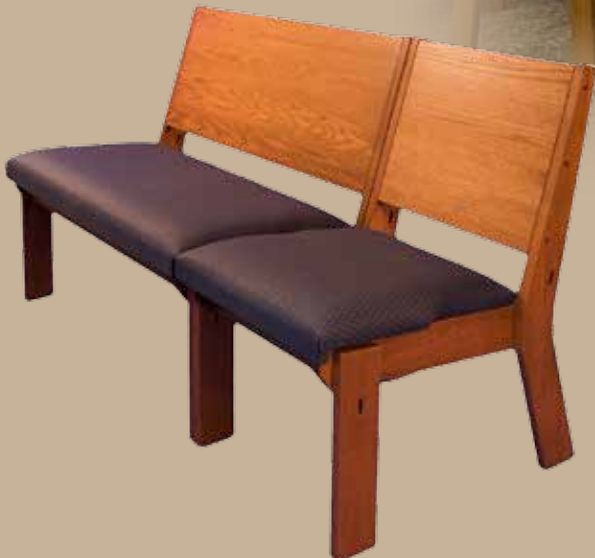

Super Chair II Single Double Side by Side