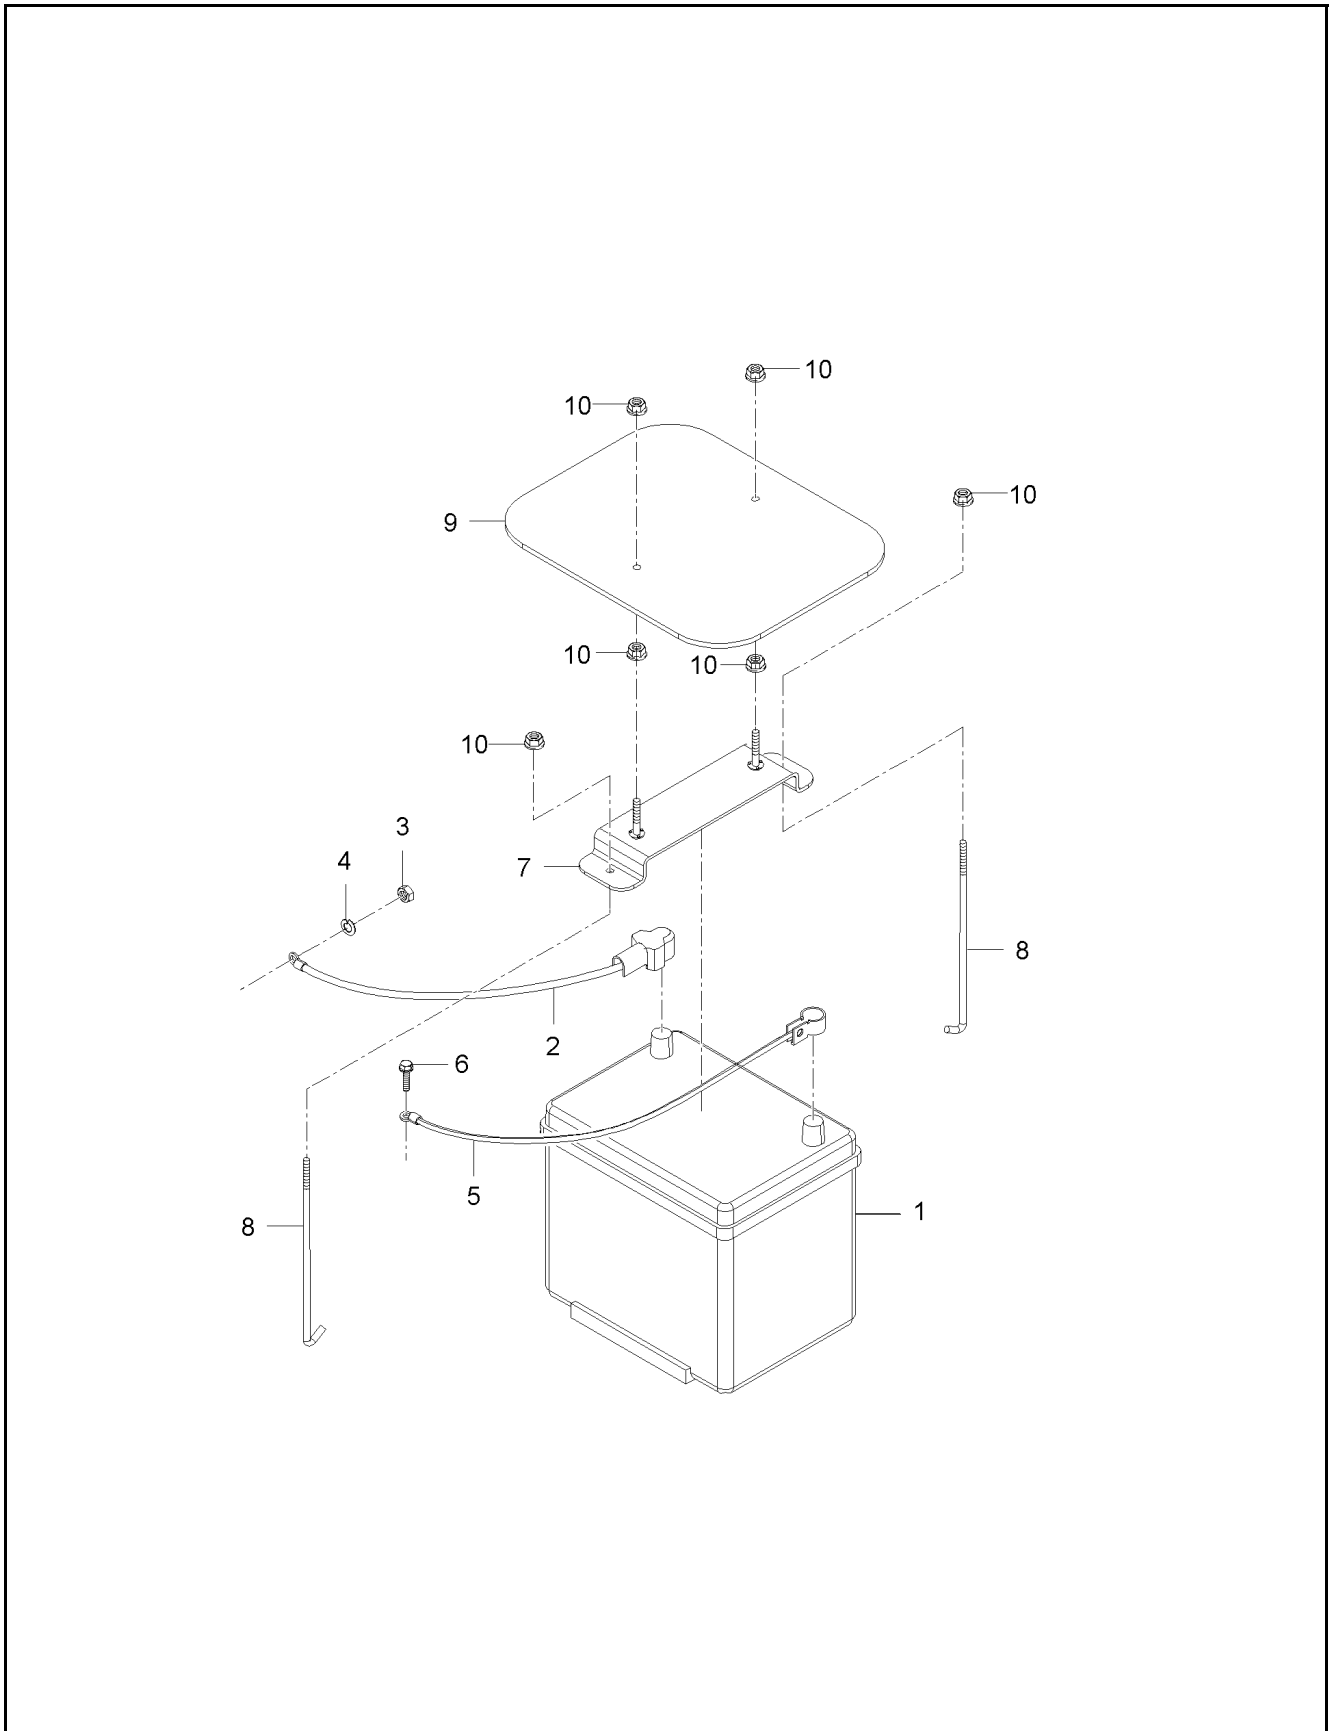

BATTERY GROUP

BATTERY GROUP

ITEM	PART NO.	DESCRIPTION	QTY	
1	DGC7910-42204	Battery Assy	1	
2	DGU3215-60091	Wire Harness 3	1	
3	DG02156-50080	Nut	1	
4	DG04512-50080	Washer, Spring	1	
5	DGU3215-60081	Wire Harness, Ground	1	
6	DG01754-50616	Bolt, Flange	1	
7	DGU3215-60201	Battery Clamp Assy	1	
8	DGU3215-60212	Battery Pin	2	
9	DGU3215-60522	Battery Cover	1	
10	DG02761-50060	Nut, Flange	6