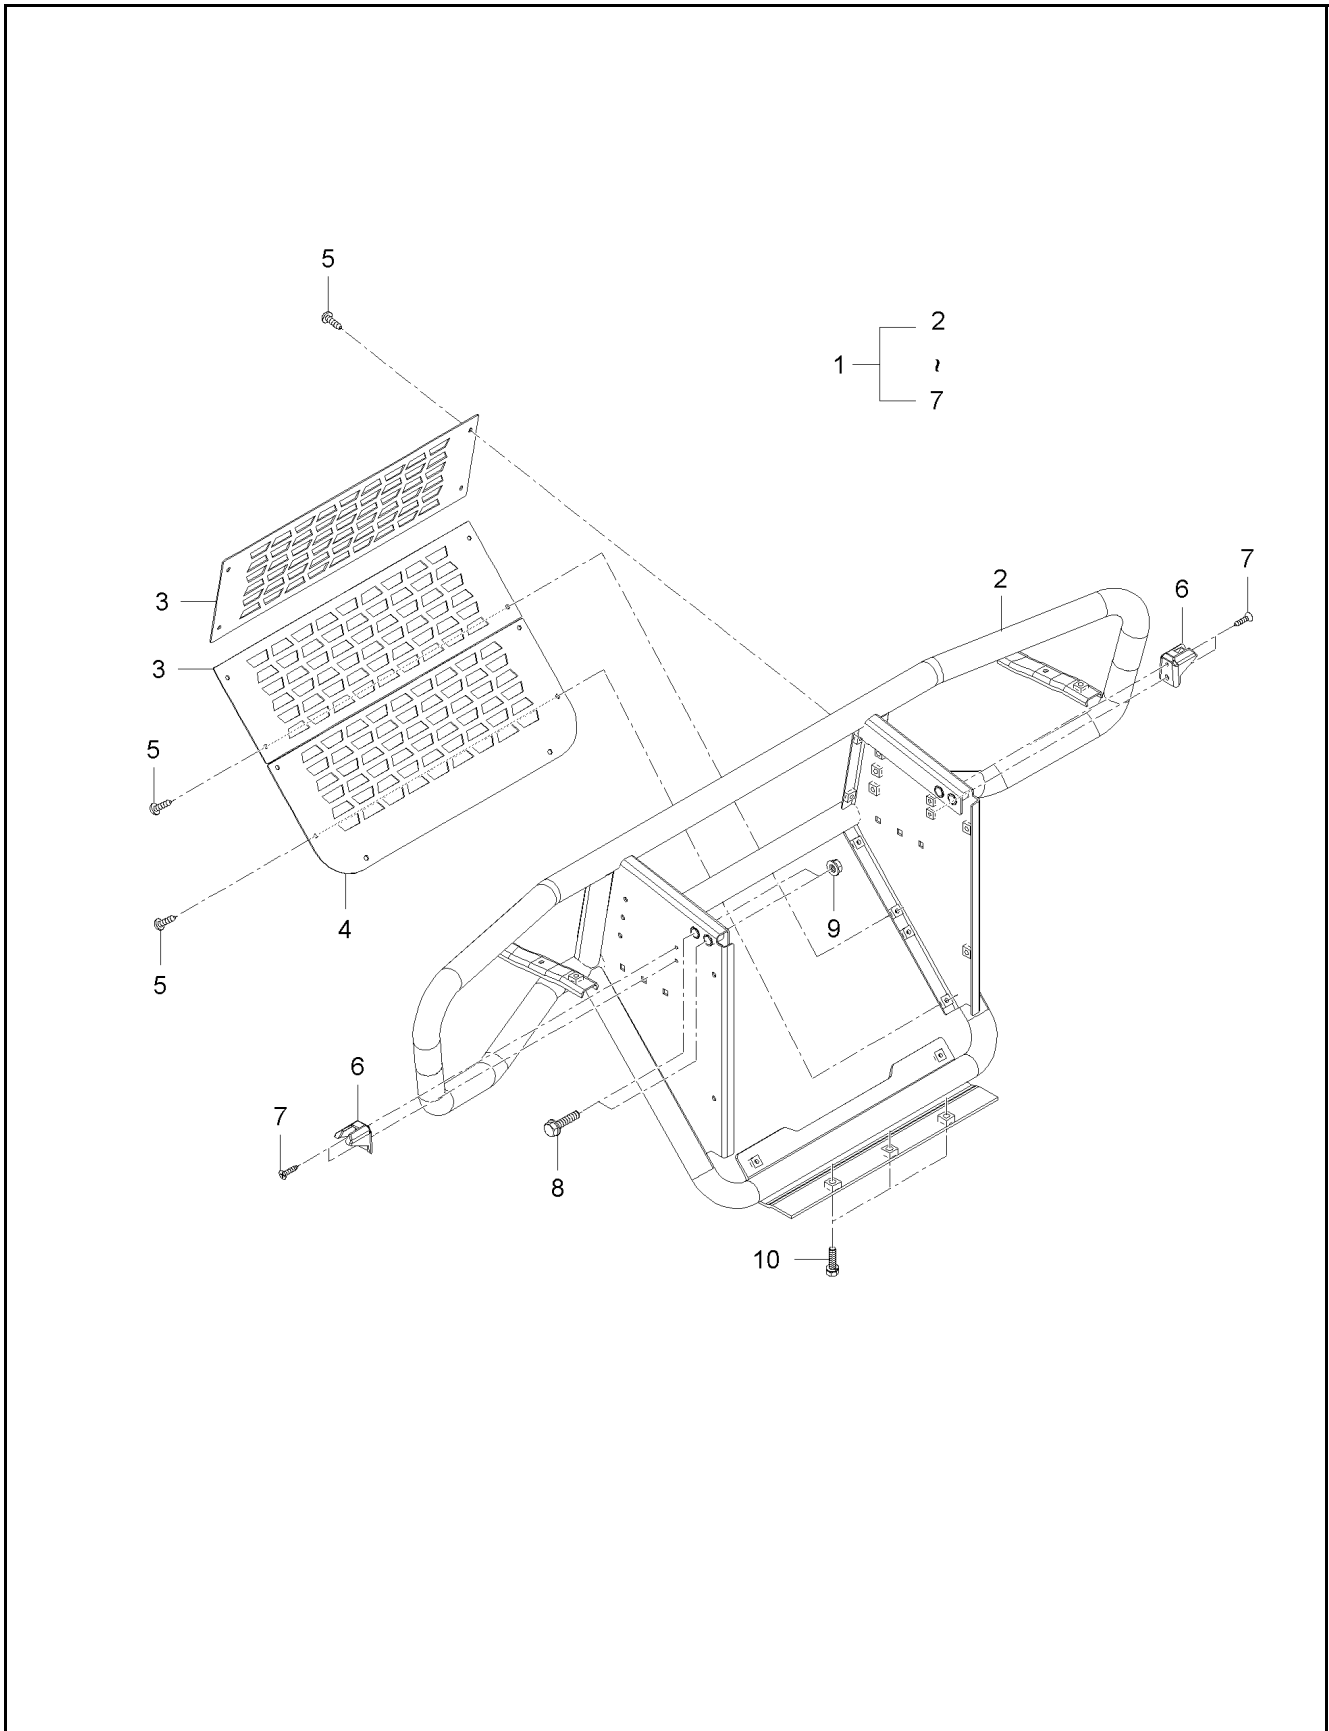

## TRANSMISSION GROUP

ITEM	PART NO.	DESCRIPTION	QTY	
1	DGU3215-A1001	Transmission Assy	1	
2	DGU3215-16621	Connector, Air Breather	1	

GUARD GROUP