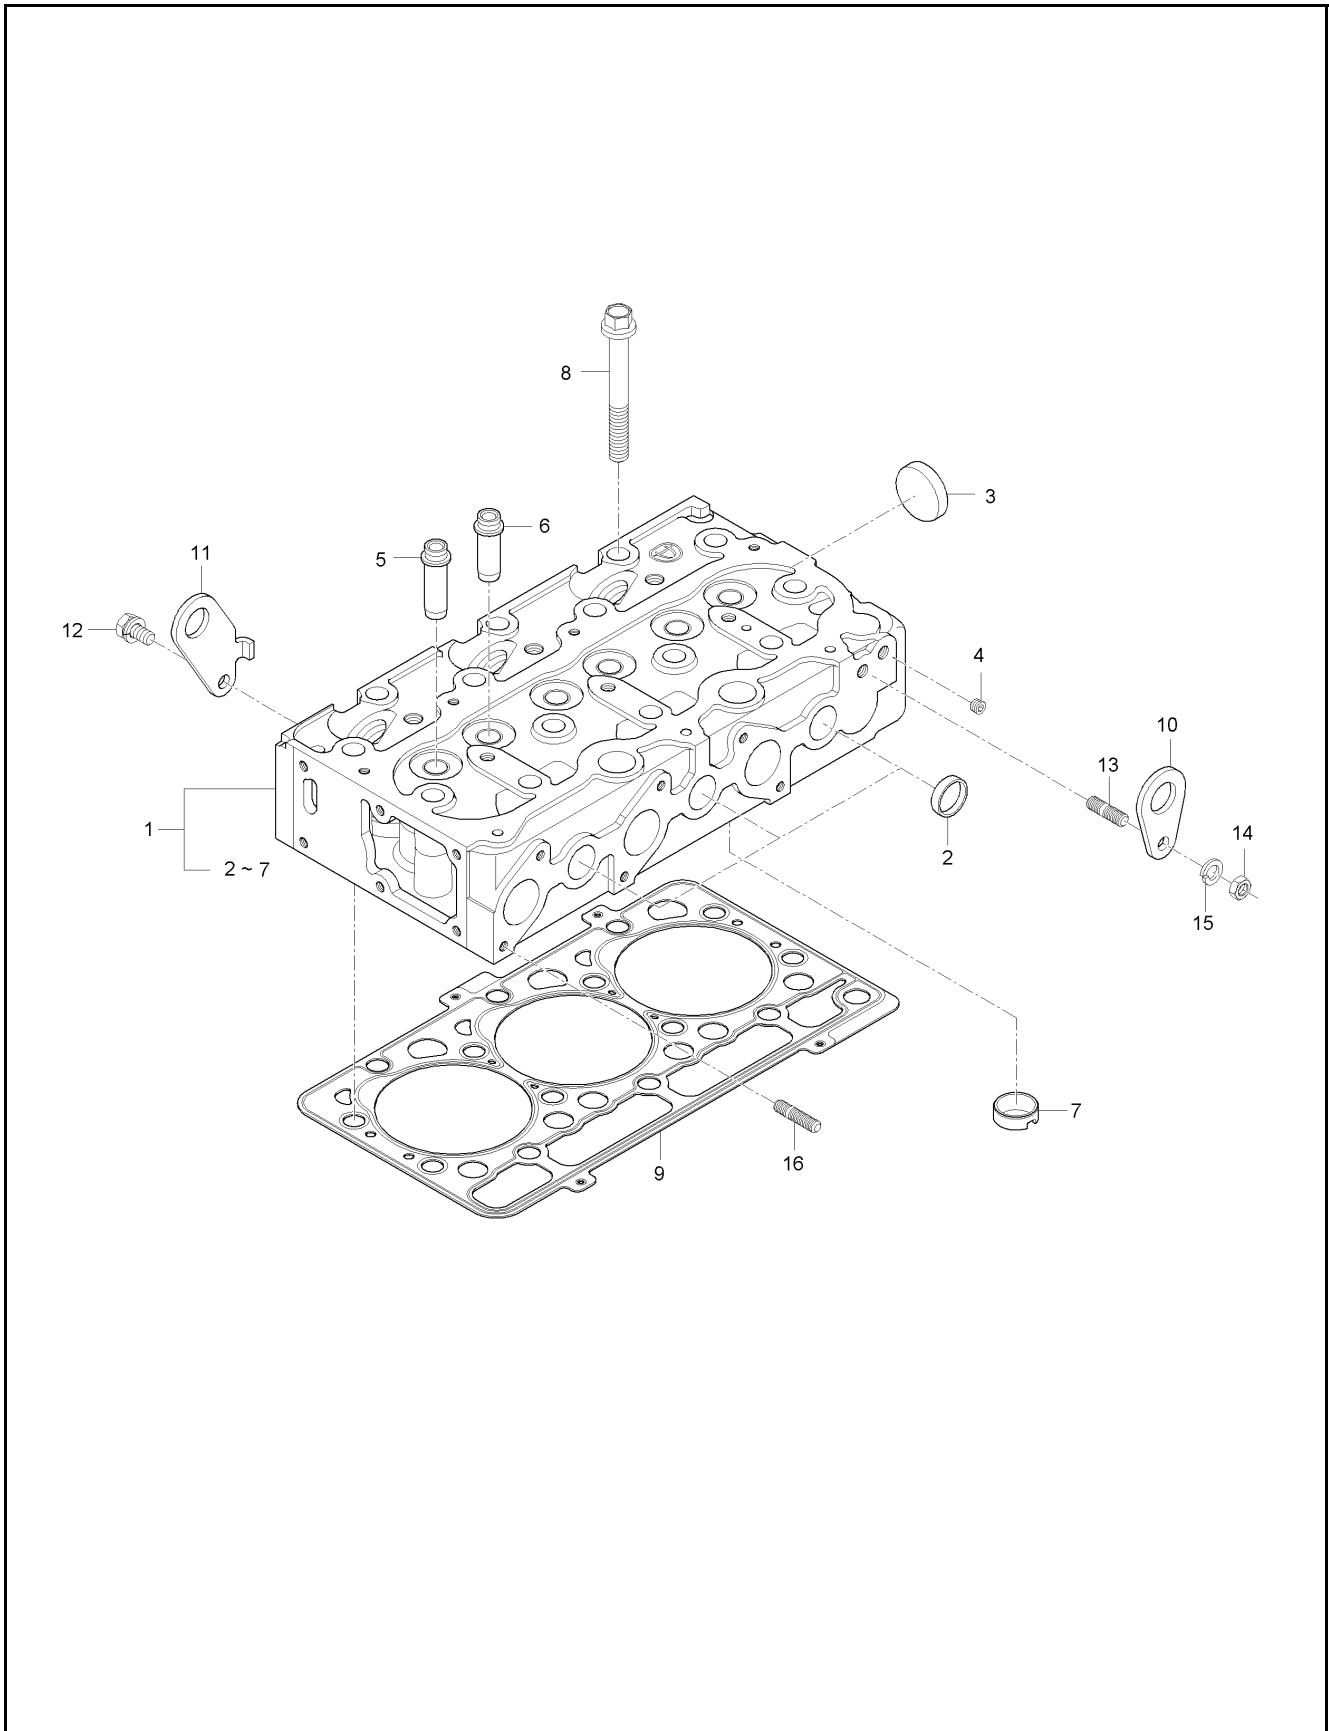

CYLINDER HEAD COVER GROUP 2

CYLINDER HEAD COVER GROUP 2

ITEM	PART NO.	DESCRIPTION	QTY	
1	DGE5763-A0304	Total Cylinder Head Assy	1	
2	DGE5205-03371	Cap	5	
3	DG15321-9626-3	Plug	1	
4	DGE5900-96021	Plug	2	
5	DGE5205-13542	Guide, Intake Valve	3	
6	DGE5205-13562	Guide, Valve	3	
7	DGE5760-03141	Hot Plug	3	
8	DGE5770-03451	Bolt, Cylinder Head	14	
9	DGE5760-03314	Gasket, Head	1	
10	DG15221-0175-1	Engine Hook	1	
11	DGE5760-01751	Engine Hook	1	
12	DG01123-50816	Bolt, Washer	1	
13	DG01513-50822	Stud	1	
14	DG02763-50080	Nut, Flange	1	
15	DG04512-50080	Washer, Spring	1	
16	DG01513-50620	Stud	6