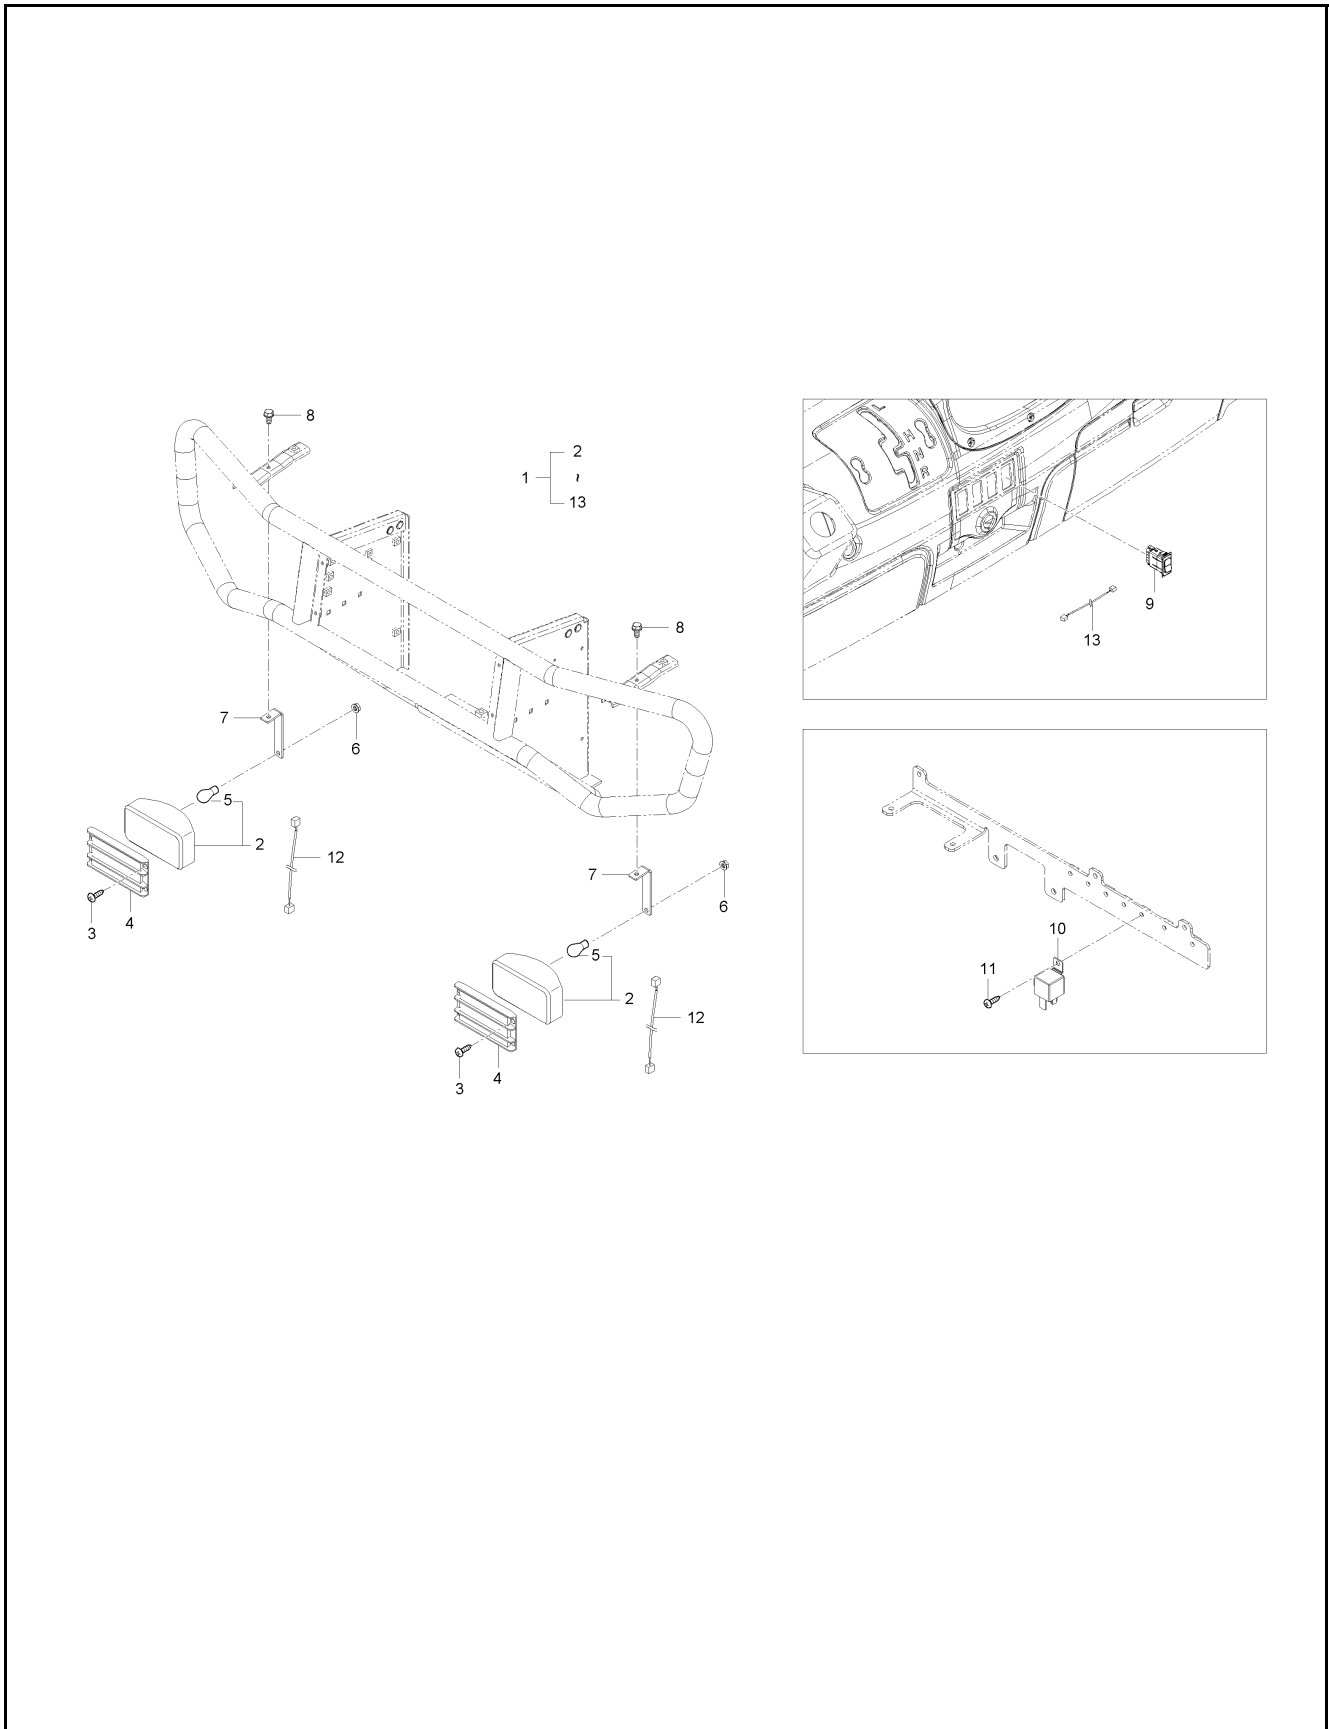

WORKING LAMP 2 GROUP (OPTION)

WORKING LAMP 2 GROUP (OPTION)

ITEM	PART NO.	DESCRIPTION	QTY	
1	DGU3230-60251	Working Lamp Kit 2	1	
2	DGP7170-68212	Headlight Assy	2	
3	DGP7170-68211001	Screw	4	
4	DGC7680-57111002	Cover	1	
5	DGT4620-69251	Bulb, Halogen 12vx35w	1	
6	DG02763-50080B	Flange Nut	2	
7	DGU3215-60181	Fog Lamp Bracket	2	
8	DG01754-50614B	Bolt,flange	2	
9	DGU3215-60071	Fog Lamp Switch	1	
10	DGT4351-43101	Accessory Relay Assy	1	
11	DG03054-50516B	Bolt	1	
12	DGU3215-60051	Wire Harness, Fog Lamp Lh	2	
13	DGU3215-60411	Ass'y Wire Harness Switch	1