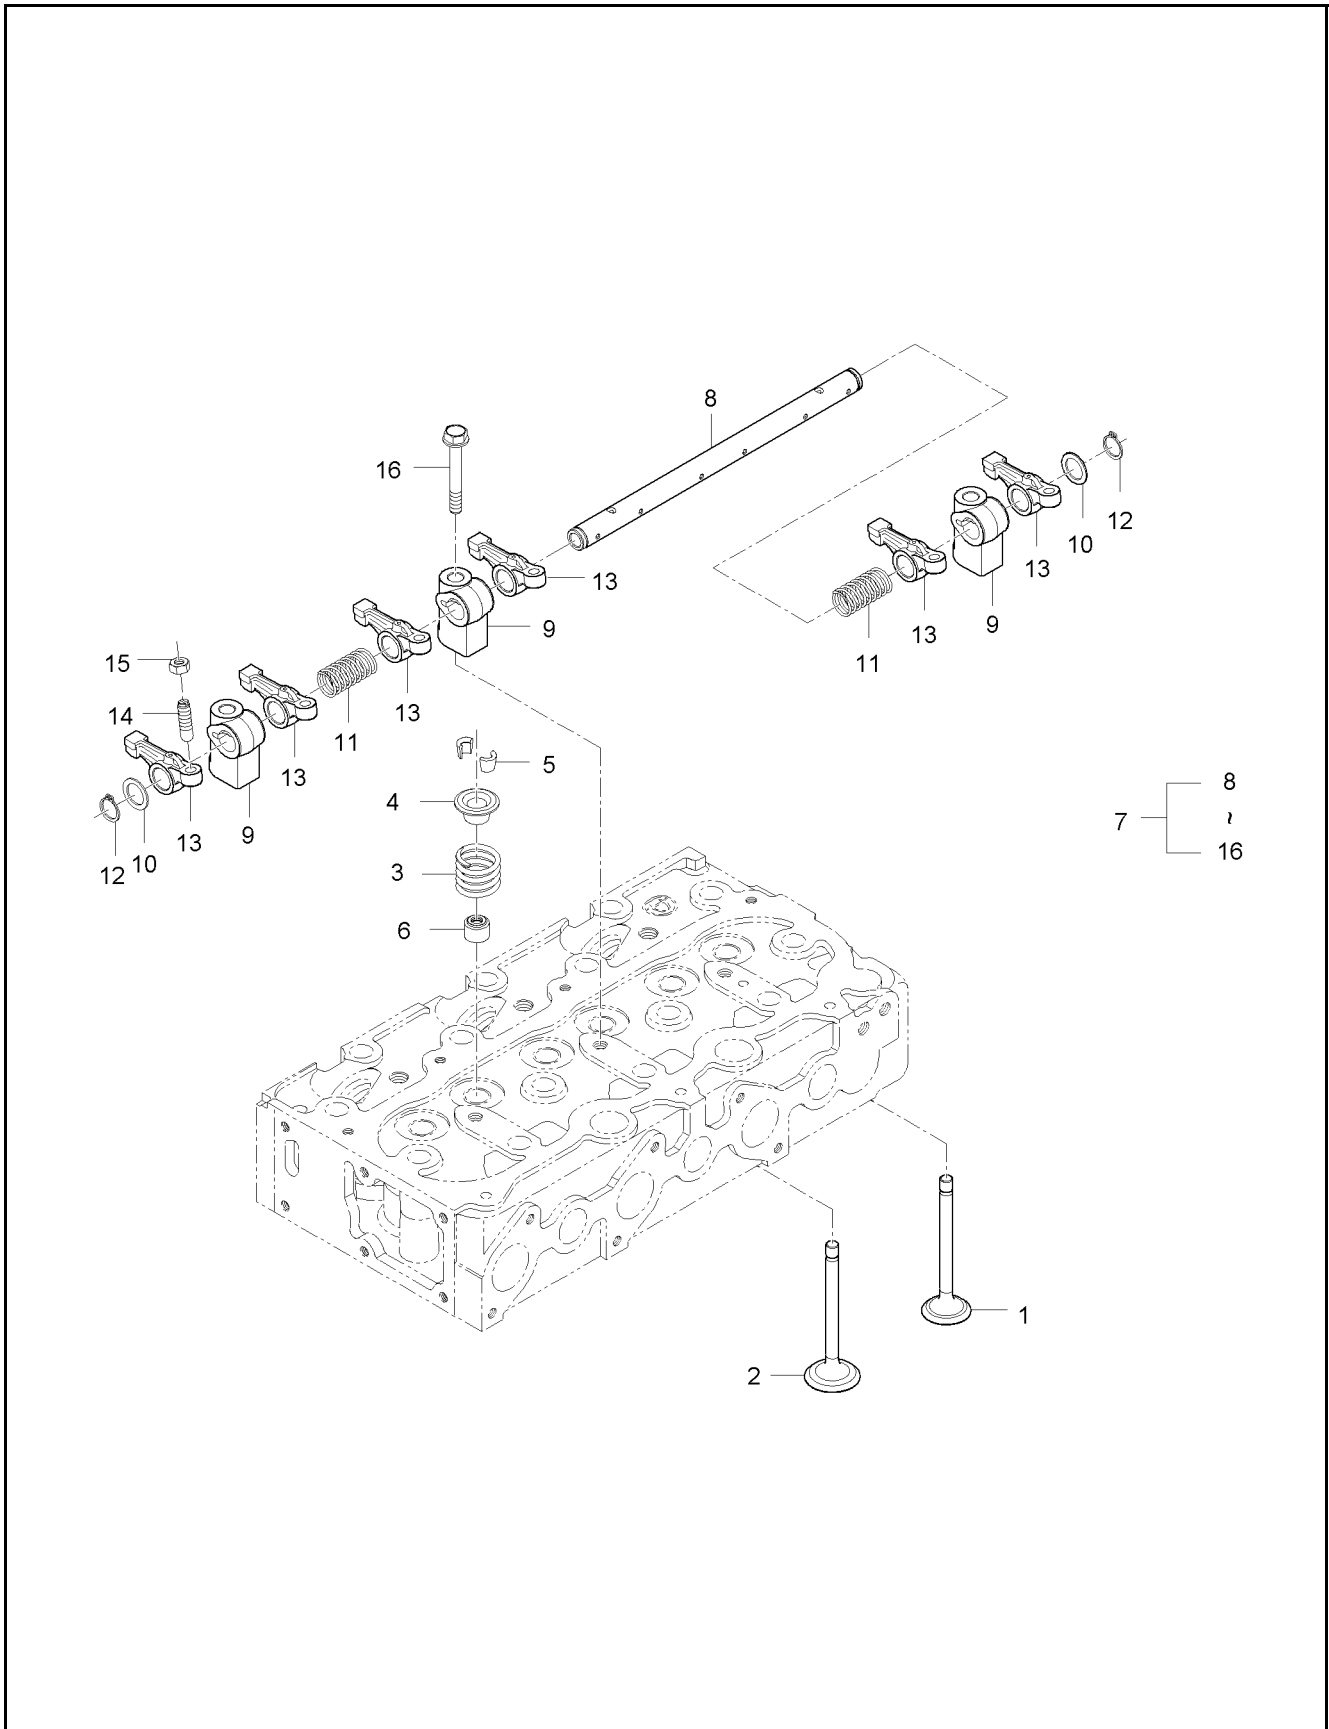

VALVE ROCKER ARM GROUP

VALVE ROCKER ARM GROUP

ITEM	PART NO.	DESCRIPTION	QTY	
1	DGE5760-13111	Valve, Intake	3	
2	DGE5760-13121	Exhaust Valve	3	
3	DGE5205-13241	Spring, Valve	6	
4	DGE5700-13332	Retainer, Valve Spring	6	
5	DGE5763-13361	Collet, Valve Spring	12	
6	DGE5205-13152	Seal, Valve Stem	6	
7	DGE5753-14001	Rocker Arm Total Assy	1	
8	DGE5753-14051	Rocker Arm Shaft Assy	1	
9	DGE5753-14351	Support, Rocker Arm	3	
10	DGE5753-14431	Washer, Plain	2	
11	DGE5753-14311	Spring, Rocker Arm	2	
12	DG04612-00130	Snap Ring	2	
13	DGE5753-14111	Arm, Rocker	6	
14	DGE5700-14232	Screw, Adjusting	6	
15	DGE5205-14241	Nut, Adjusting	6	
16	DGE5752-91501	Bolt, Rocker Arm Support	3