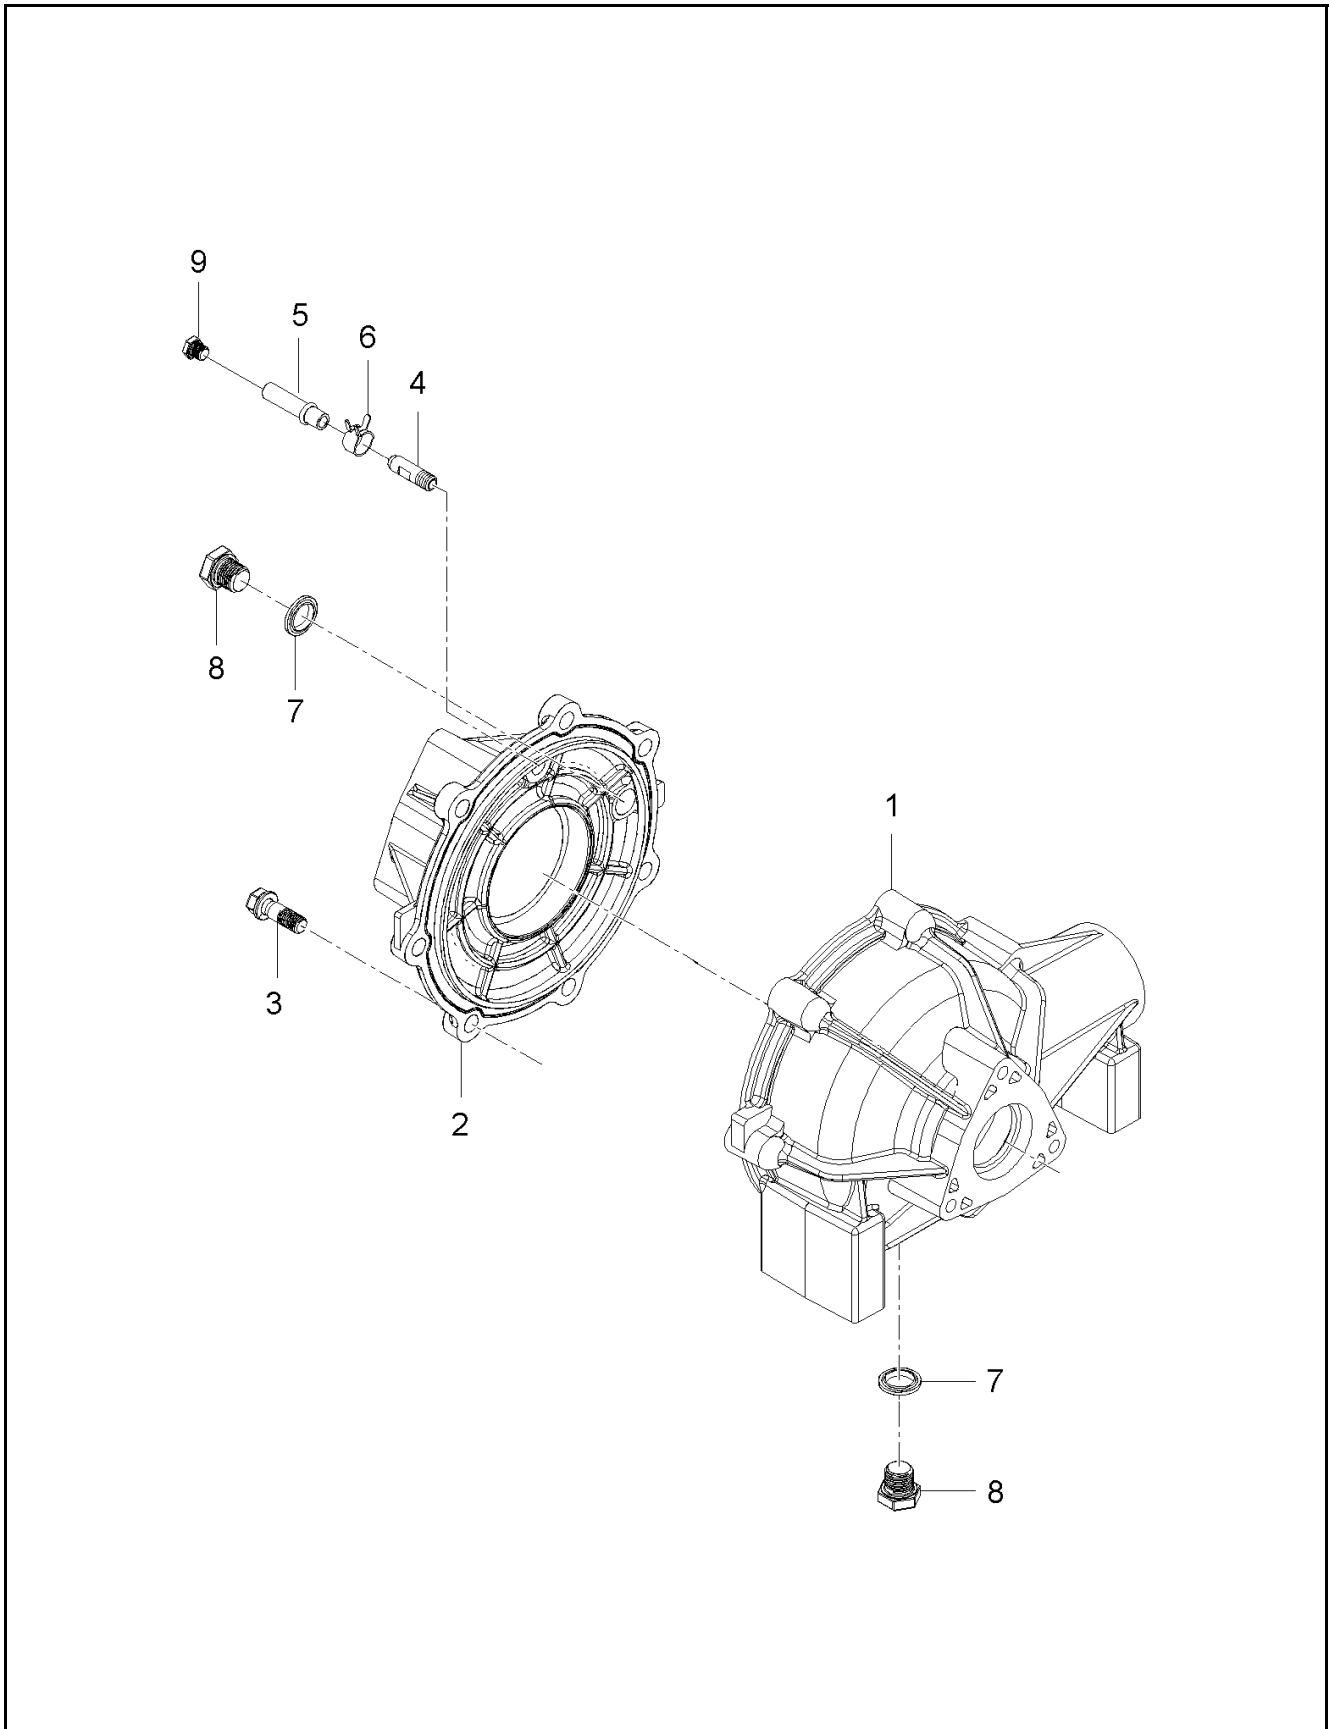

FRONT AXLE CASE GROUP

FRONT AXLE CASE GROUP

ITEM	PART NO.	DESCRIPTION	QTY	
1	DGU3215-15141	Case, Front Axle	1	
2	DGU3215-15302	Cover, Front Case	1	
3	DG01135-51035	Bolt, Washer	7	
4	DGU3215-16601	Connector, Air Breather	1	
5	DGU3215-16613	Hose, Over Flow	1	
6	DG14911-4275-1	Clip, Tube	1	
7	DG04717-01600	Washer, Seal	2	
8	DG06331-35016	Plug	2	
9	DG01155-51020	Bolt	1