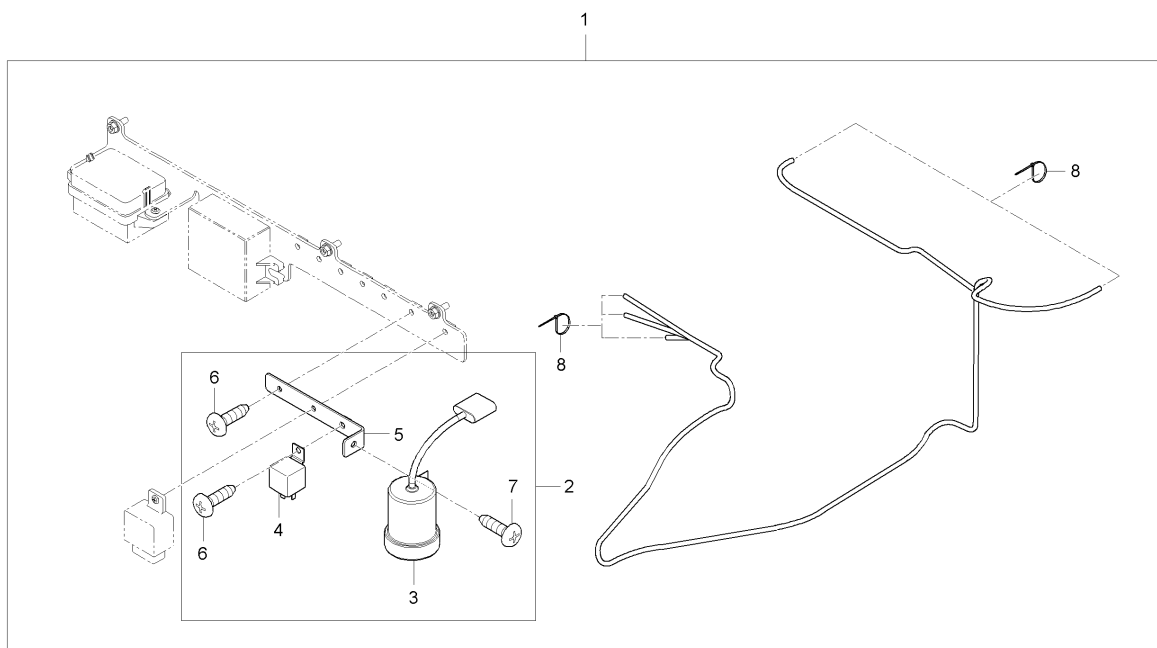

PARKING LOCK BUZZER GROUP

PARKING LOCK BUZZER GROUP

ITEM	PART NO.	DESCRIPTION	QTY	
1	DGU3210-69142	Parking Buzzer Assy	1	
2	DGU3215-69151	Ass'y Wire Harness Buzzer	1	
3	DGU3210-47211	Buzzer	1	
4	DGT4180-69961	Relay(5p)	1	
5	DGU3210-69161	Parking Buzzer Brkt Assy	1	
6	DGU3215-81552	Screw (Black)	2	
7	DG03054-50516B	Bolt	1	
8	DGT2185-82561	Band, Cord	5