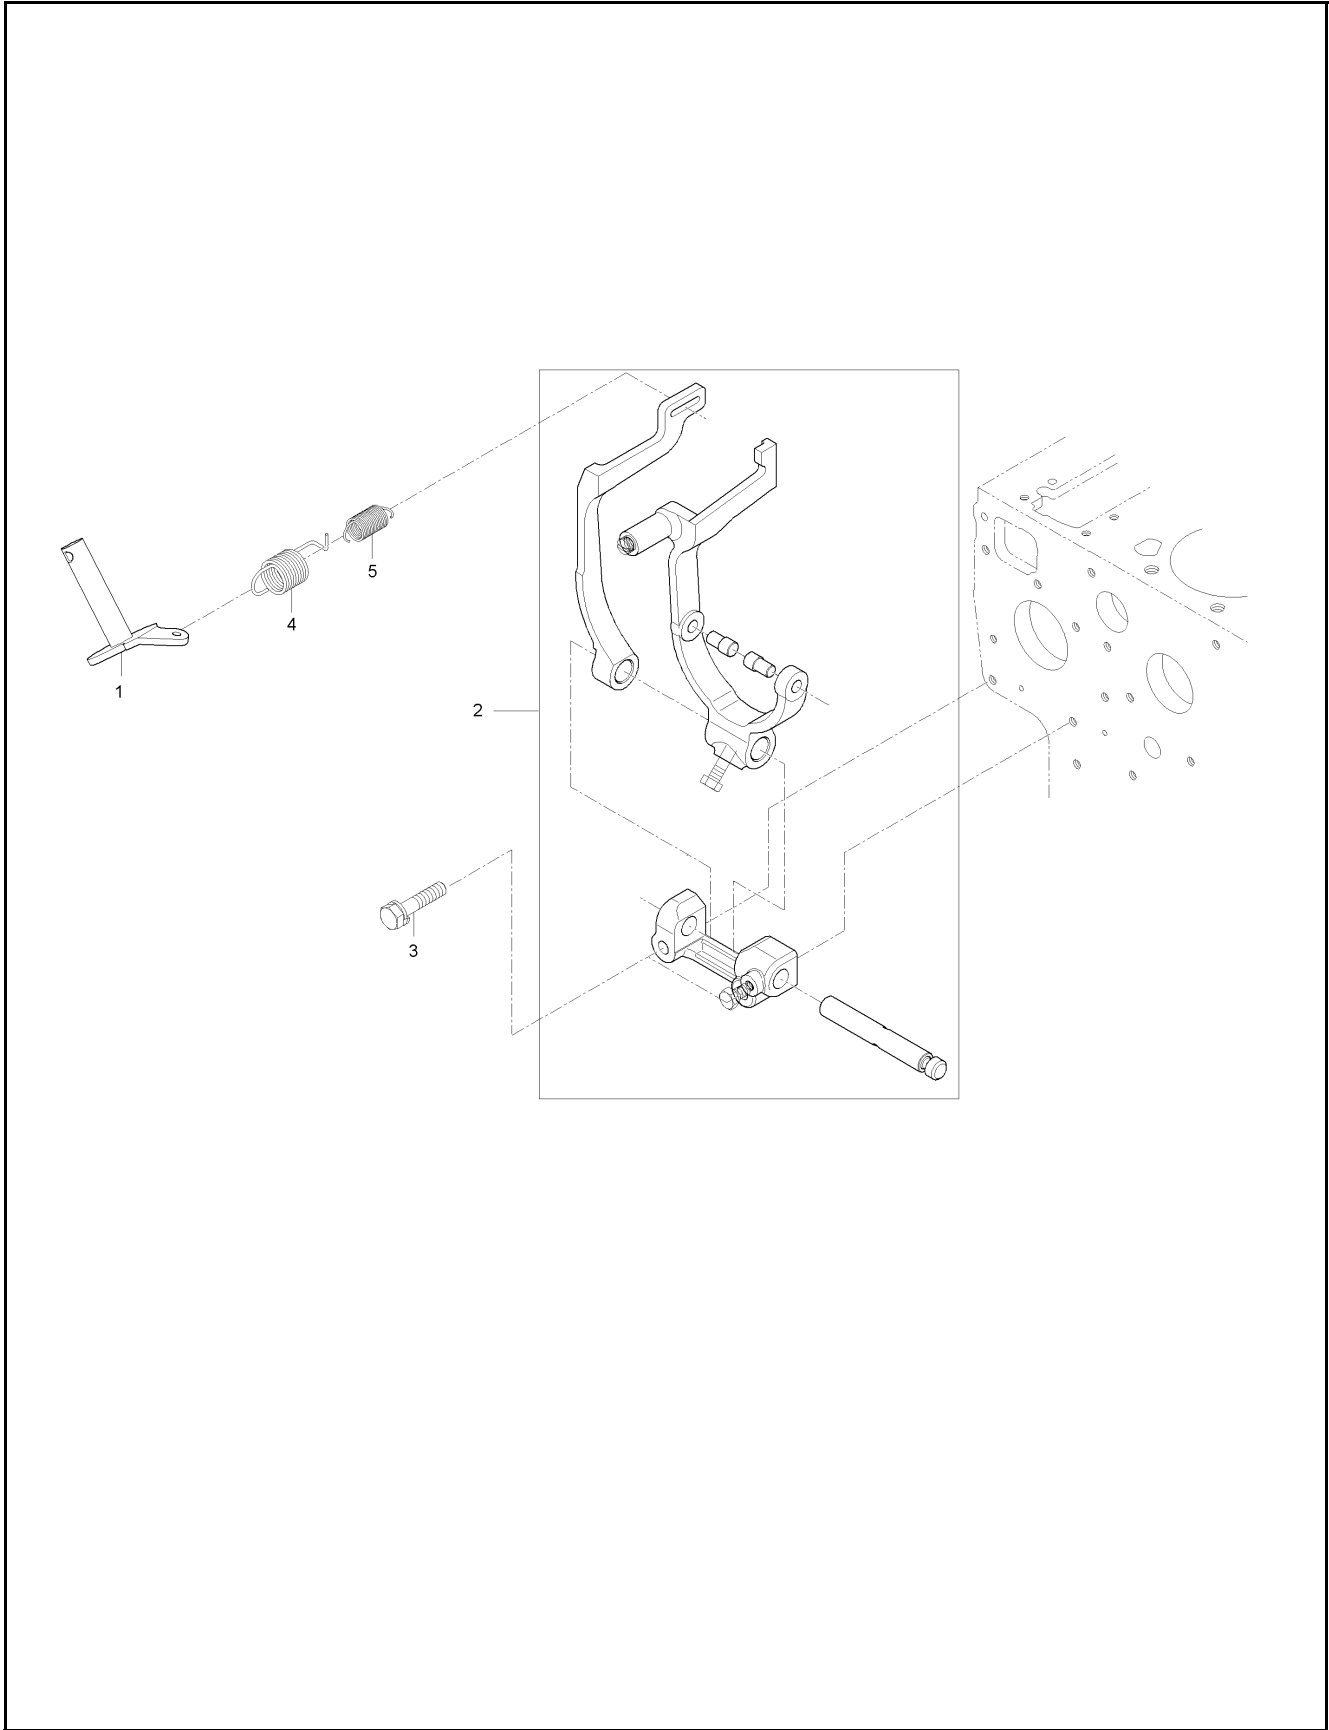

GOVERNOR GROUP

GOVERNOR GROUP

ITEM	PART NO.	DESCRIPTION	QTY	
1	DGE5760-56021	Governor Lever Assy	1	
2	DGE5760-56052	Fork Lever Assy	1	
3	DG01023-50628	Bolt, Washer	2	
4	DGE5700-56413	Spring 1, Governor	1	
5	DG15521-5642-1	Spring 2, Governor	1