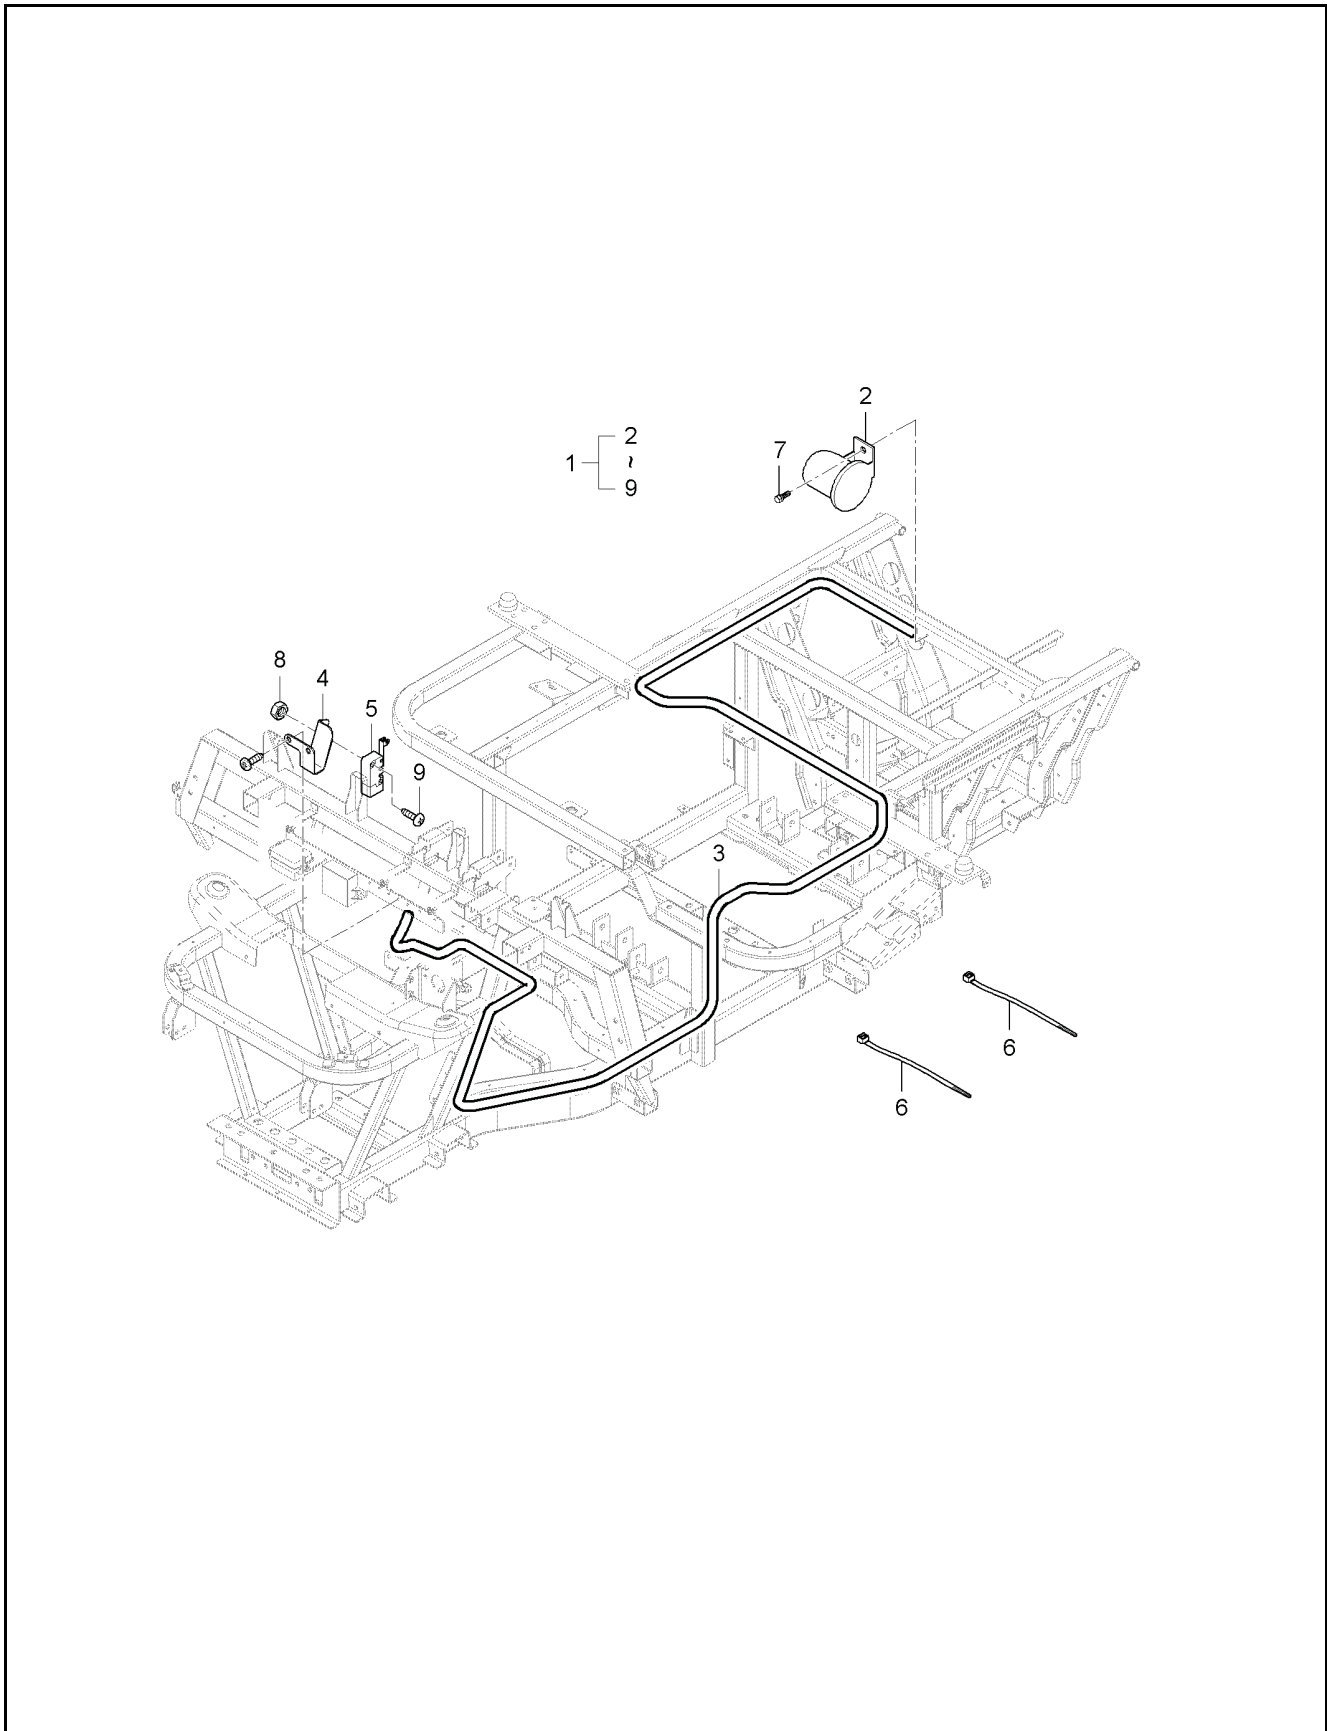

ALARM SYSTEM BACKUP, GROUP (STD)

ALARM SYSTEM BACKUP, GROUP (STD)

ITEM	PART NO.	DESCRIPTION	QTY	
1	DGU3230-69801	Backup Alarm System Kit	1	
2	DGU3215-69811	????	1	
3	DGU3215-69821	Ass'y Wire Harness Buzzer	1	
4	DGU3230-69831	Bracket, Backup Alarm System	1	
5	DGT4810-69251	Micro Switch	1	
6	DGT2198-82561	Band, Cord	5	
7	DG01027-50616	Bolt, Washer	1	
8	DG02054-50030	Nut	2	
9	DG03054-50316	Screw	2