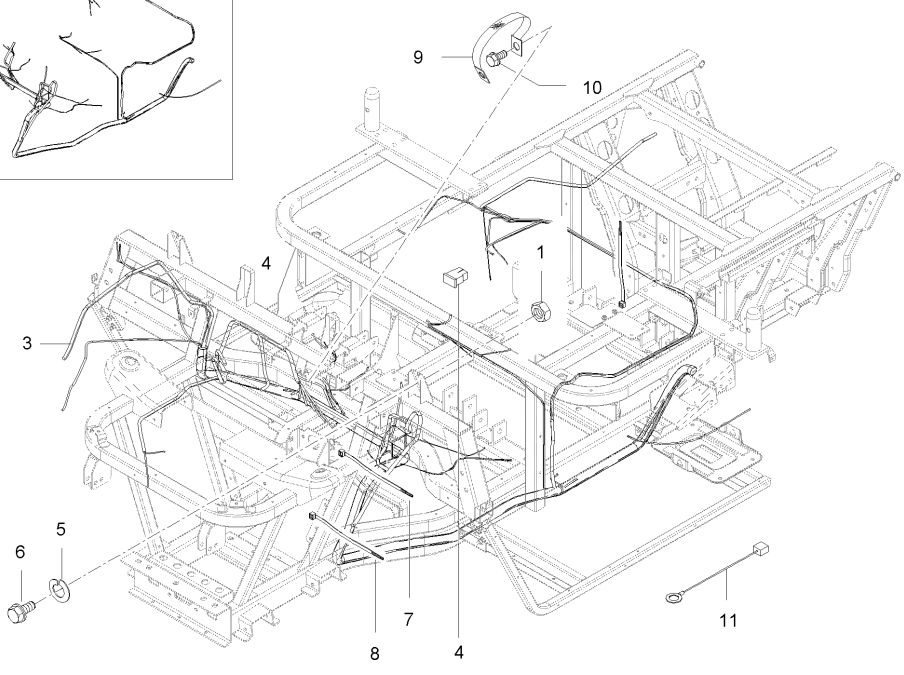

ELECTRICAL SYSTEM 2 GROUP

ELECTRICAL SYSTEM 2 GROUP

ITEM	PART NO.	DESCRIPTION	QTY	
1	DGU3215-60311	Cluster Assy, W/ Speedometer	1	
2	DGU3215-60311001	Bulb, 12v 3w	4	
3	DGU3215-60311002	Bulb, 14v 3w	1	
4	DGU3215-60311003	Bulb, 14v 1.4w	10	
5	DGU3215-96502	Screw_meter Cluster(Tapping, Black)	3	
6	DGT4682-69401	Safe Switch Assy	1	
7	DG04013-50160	Washer, Plain	1	
8	DG02052-50160	Nut	1	
9	DGU3215-60321	Cover	1	
10	DGU3215-60511	Clamp	3	
1	DG02054-50050	Nut	1	
2	DGU3215-60332	Wire Harness-main	1	
3	DGU3215-60333	Wire Harness-main	1	
4	DGT4145-69331	Diode, 2p	3	
5	DG04512-50050	Washer, Spring	1	
6	DG01754-50616	Bolt, Flange	3	
7	DGT2185-82561	Band, Cord	14	
8	DGT2198-82551	Band,cord	20	
9	DG55511-2118-3	Calble, Grounding	1	
10	DG01774-51020	Bolt, Flange	1	
11	DGT4620-69472	Wire Harness 3	1