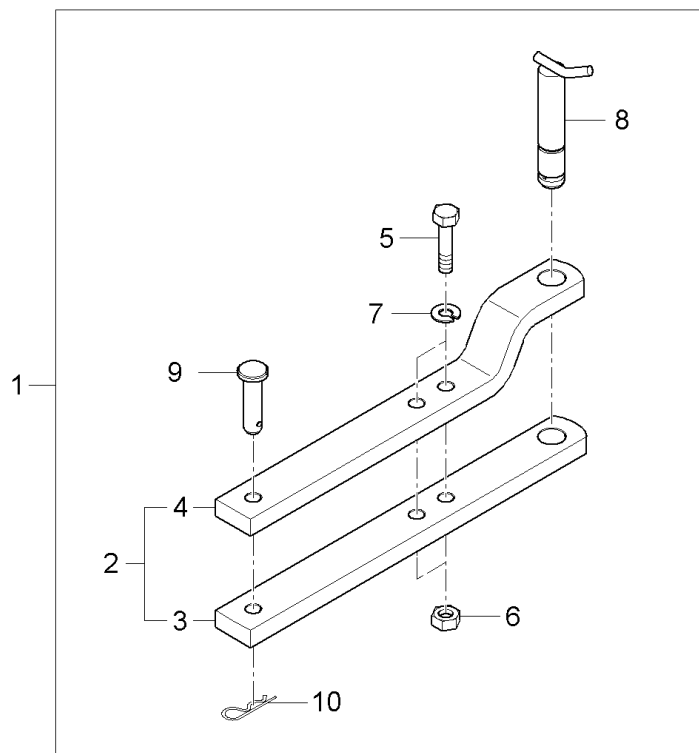

SWING DRAWBAR GROUP (EEC)-STD

SWING DRAWBAR GROUP (EEC)-STD

ITEM	PART NO.	DESCRIPTION	QTY	
1	DGU3230-97303	Swing-draw-bar Kit	1	
2	DGU3230-97313	Swing-draw-bar Assy	1	
3	DGU3230-97321	Draw-bar	1	
4	DGU3230-97333	Bracket	1	
5	DG01176-51675	Bolt	2	
6	DG02076-50160	Nut	2	
7	DG04512-50160	Washer, Spring	2	
8	DGT2611-29852	Pin, Connecting	1	
9	DG05122-51880	Joint Pin	1	
10	DG05515-51600	Pin, Snap	1