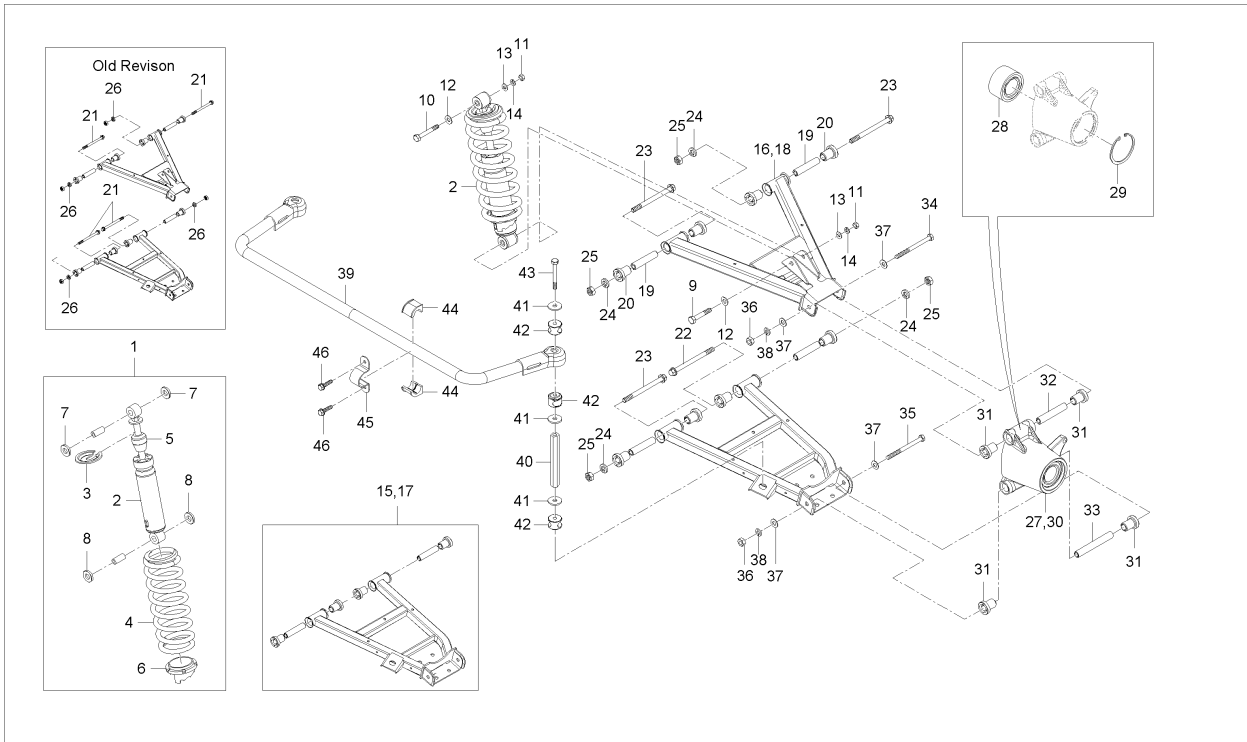

REAR SUSPENSION GROUP (STD)

REAR SUSPENSION GROUP (STD)

ITEM	PART NO.	DESCRIPTION	QTY	
44	DGU3215-57301	Bushing, Stab Bar Mtg.	4	
45	DGU3215-57401	Clamp, Stab Bar Mtg.	2	
46	DG01125-50820	Bolt, Washer	4