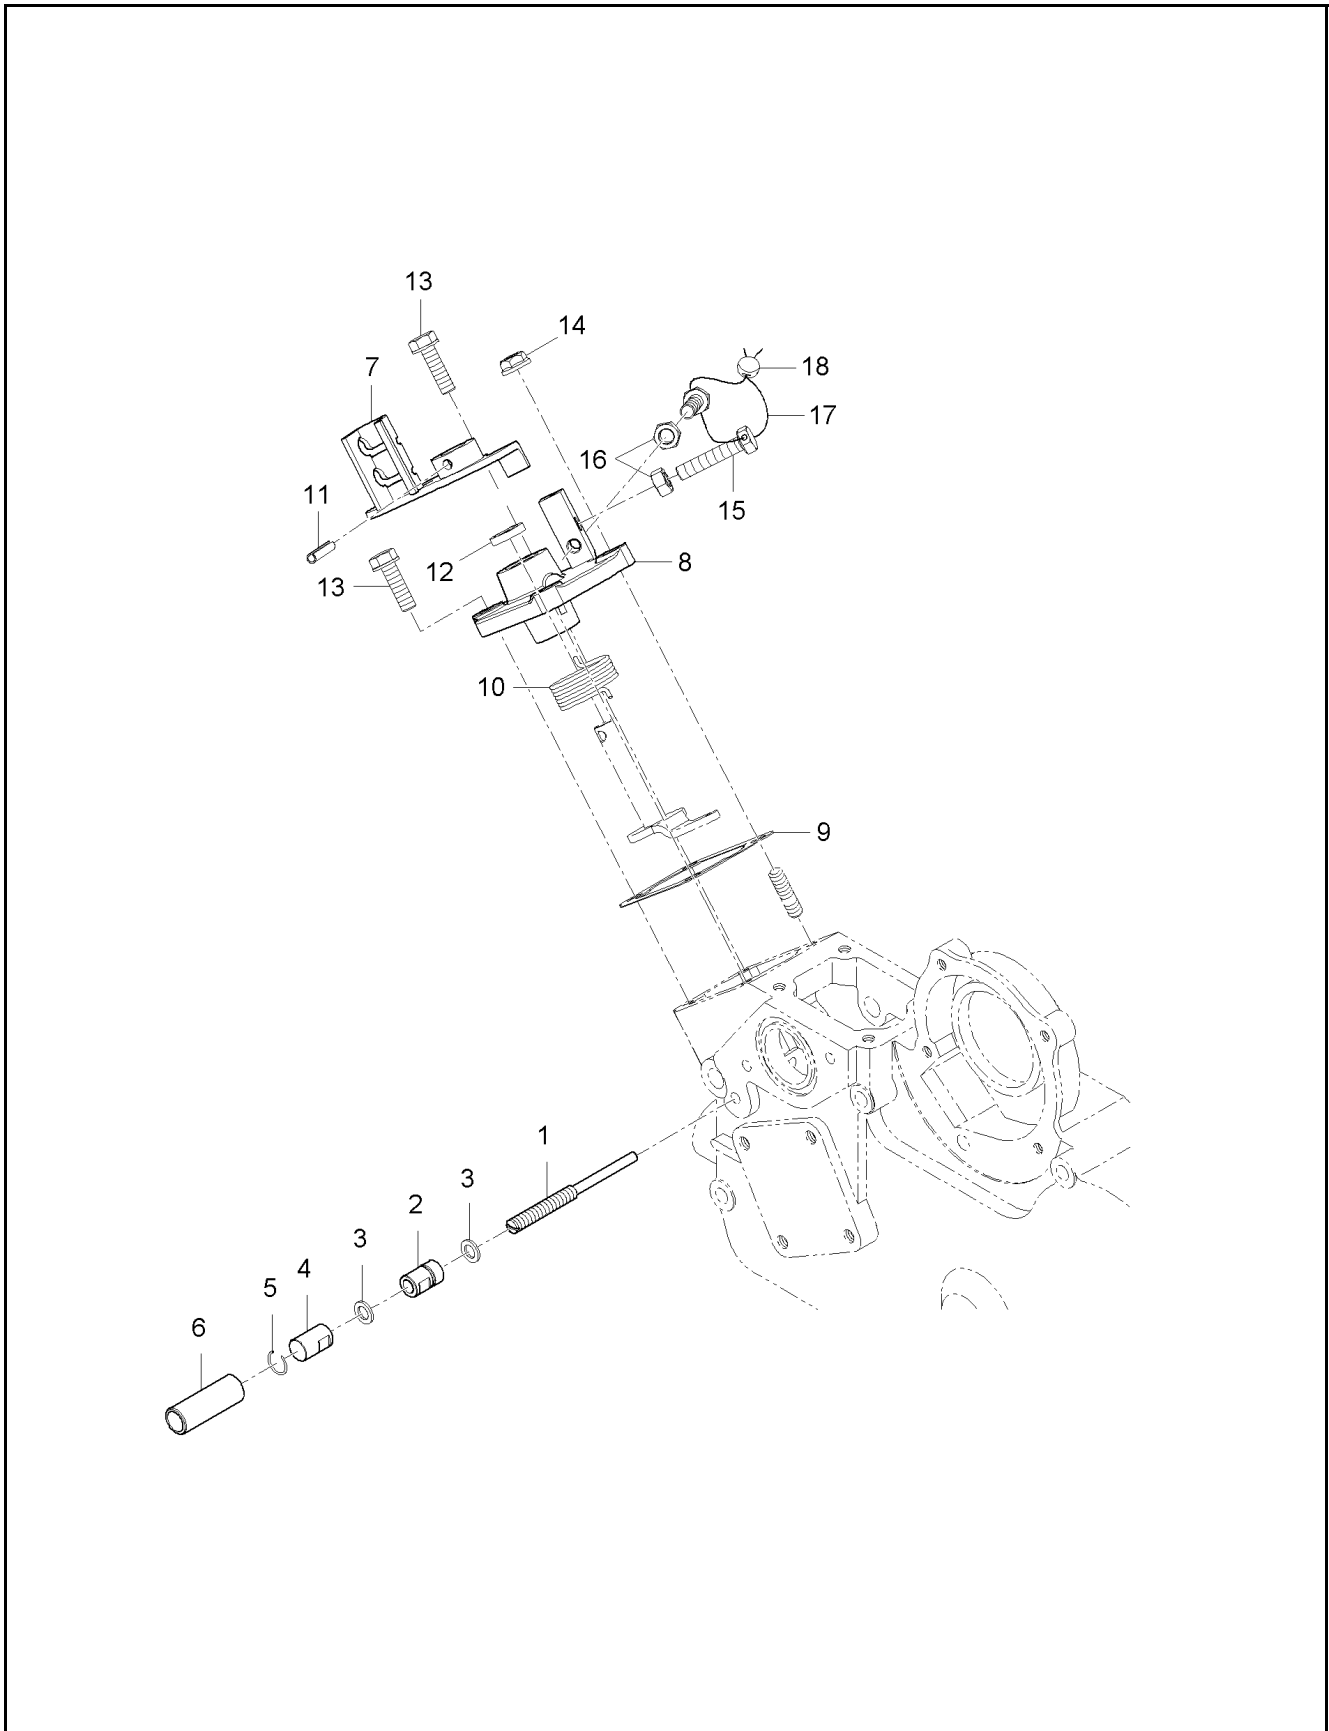

SPEED CONTROL LEVER GROUP

SPEED CONTROL LEVER GROUP

ITEM	PART NO.	DESCRIPTION	QTY	
1	DGE5760-54123	Bolt, Fuel Adjusting	1	
2	DGE6305-92021	Nut	1	
3	DGE6305-96652	Gasket	2	
4	DGE6305-54221	Cap Nut	1	
5	DGE6305-54281	Snap Ring	1	
6	DGE6305-54421	Cap	1	
7	DGE5760-57151	Lever, Speed Control	1	
8	DGE5850-57112	Plate, Speed Control	1	
9	DGE5850-57212	Gasket, Speed Control Plate	1	
10	DGE5850-57921	Spring	1	
11	DG05411-00420	Pin, Spring	1	
12	DG15471-5798-1	Seal, Oil	1	
13	DG01754-50620	Bolt, Flange	3	
14	DG02751-50060	Nut, Flange	1	
15	DGE5753-57281	Screw, Stopper	1	
16	DG02056-50060	Nut	2	
17	DG07811-10820	Wire	1	
18	DG07918-00001	Lead, Sealing	1