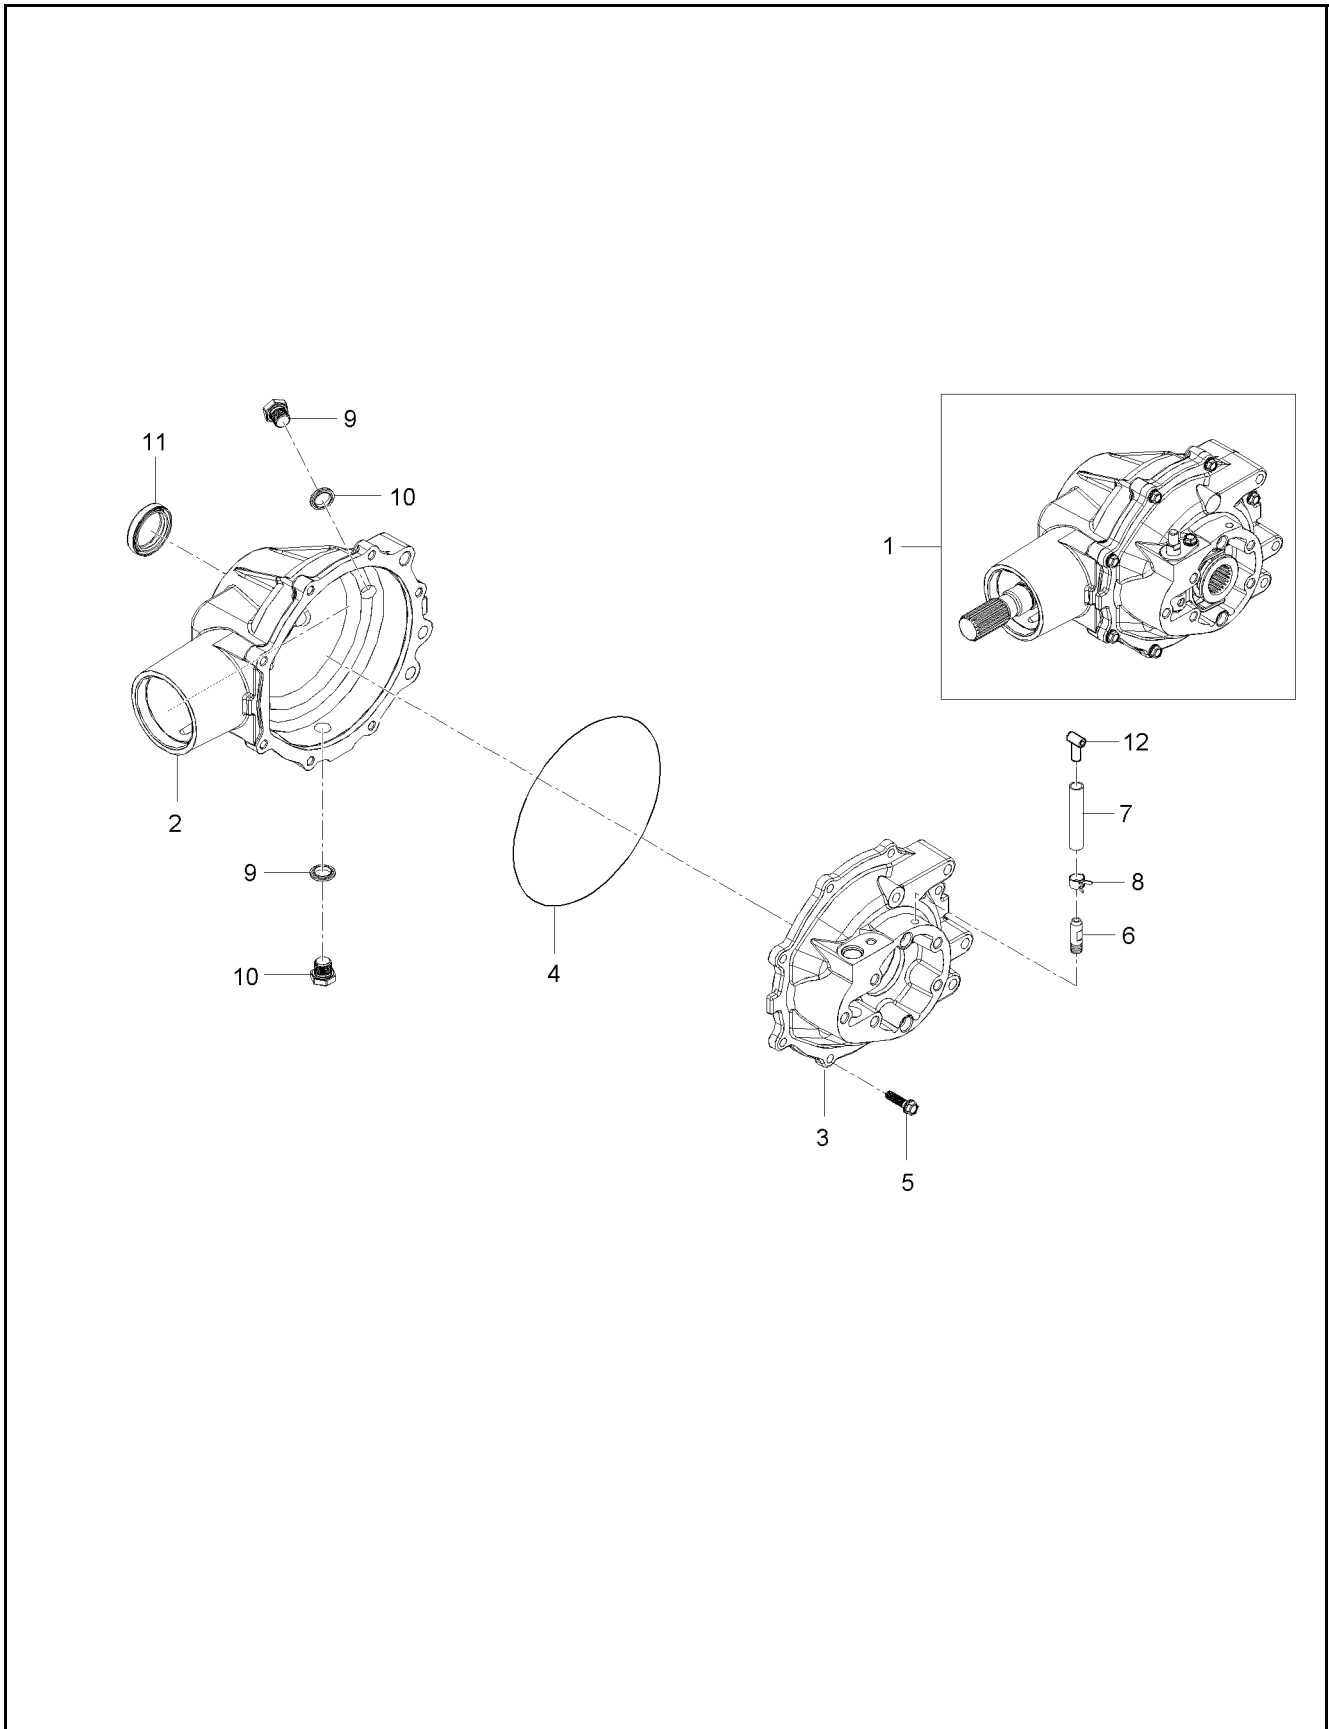

REAR AXLE CASE GROUP

REAR AXLE CASE GROUP

ITEM	PART NO.	DESCRIPTION	QTY	
1	DGU3215-A3001	Rear Axle Case Group	1	
2	DGU3215-13143	Case, Rear Axle	1	
3	DGU3215-13302	Cover, Rear Axle Case	1	
4	DGU3215-13511	O Ring	1	
5	DG01125-50830	Bolt, Washer	7	
6	DGU3215-16601	Connector, Air Breather	1	
7	DGU3215-16613	Hose, Over Flow	1	
8	DG14911-4275-1	Clip, Tube	1	
9	DG04717-01600	Washer, Seal	2	
10	DG06331-35016	Plug	2	
11	DGU3215-13221	Oil Seal (38*54*9.5)	1	
12	DGU3215-16621	Connector, Air Breather	1