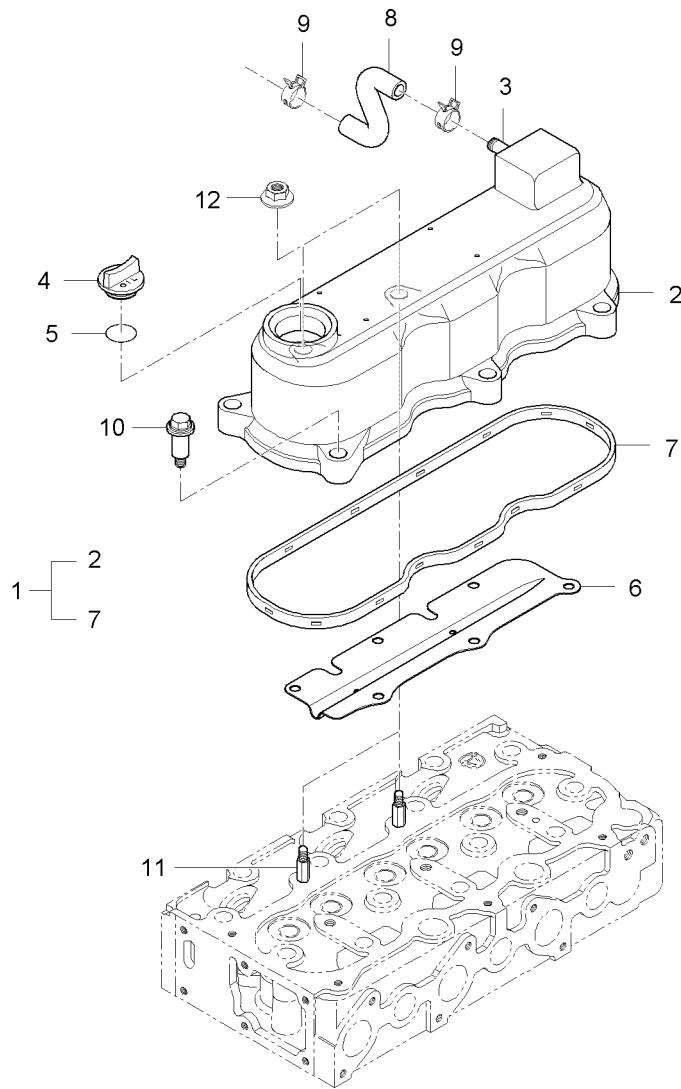

CYLINDER HEAD COVER GROUP

CYLINDER HEAD COVER GROUP

ITEM	PART NO.	DESCRIPTION	QTY	
1	DGE5770-14501	Cylinder Head Cover Assy	1	
2	DGE5760-14511	Cover, Cylinder Head	1	
3	DGE6510-05552	Connector, Air Breather Hose	1	
4	DGE5500-33142	Plug, Oil Filler	1	
5	DG04811-50300	O Ring	1	
6	DGE5752-14562	Plate, Oil Protecting	1	
7	DGE5752-14521	Gasket, Cylinder Head Cover	1	
8	DGE6510-05511	Hose, Air Breather	1	
9	DG09318-88180	Cimap, Hose	2	
10	DGE6510-33661	Bolt, Cylinder Head Cover	5	
11	DGE5500-33671	Stud, Cylinder Head Cover	2	
12	DGE5500-35681	Nut, Flange	2