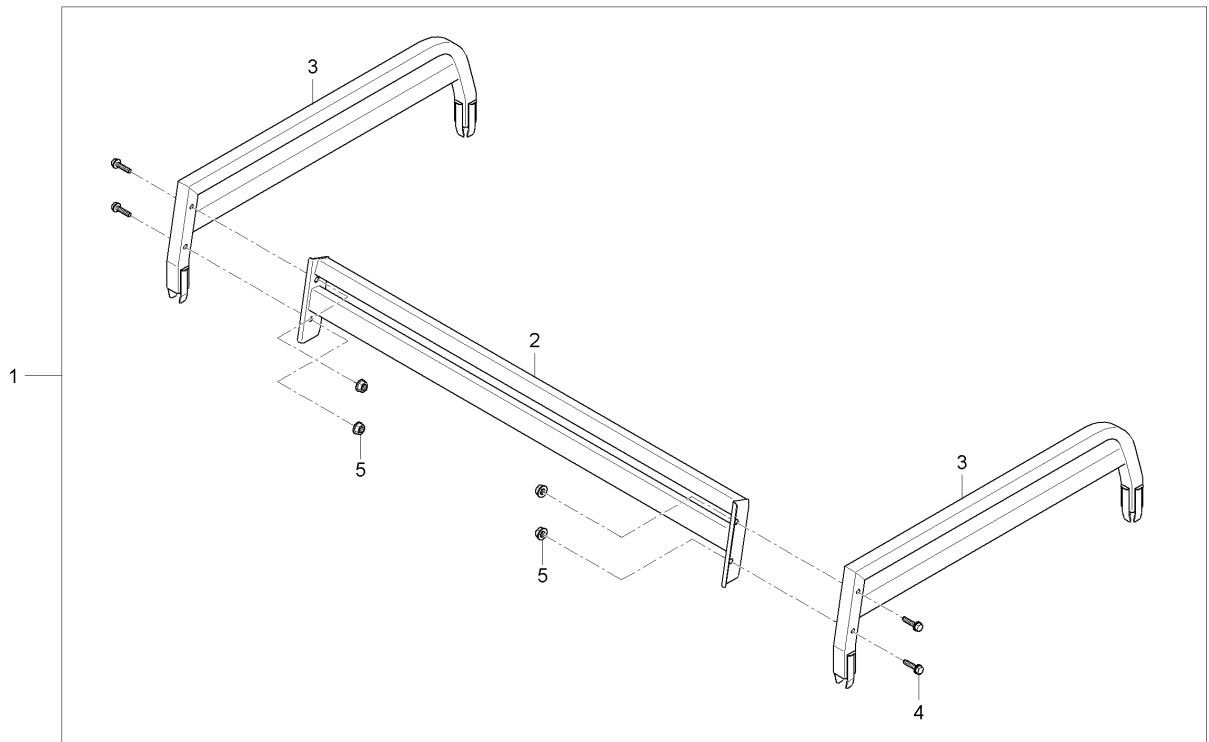

DECK EXTENSION GROUP (OPTION)

DECK EXTENSION GROUP (OPTION)

ITEM	PART NO.	DESCRIPTION	QTY	
1	DGU3210-98901	Deck Extension Bar Assy	1	
2	DGU3210-98851	Front Extension Bar Assy	1	
3	DGU3210-98931	Deck Side Extension Bar Assy	2	
4	DG01774-51260	Bolt, Flange	4	
5	DG02783-50120	Flange Nut	4