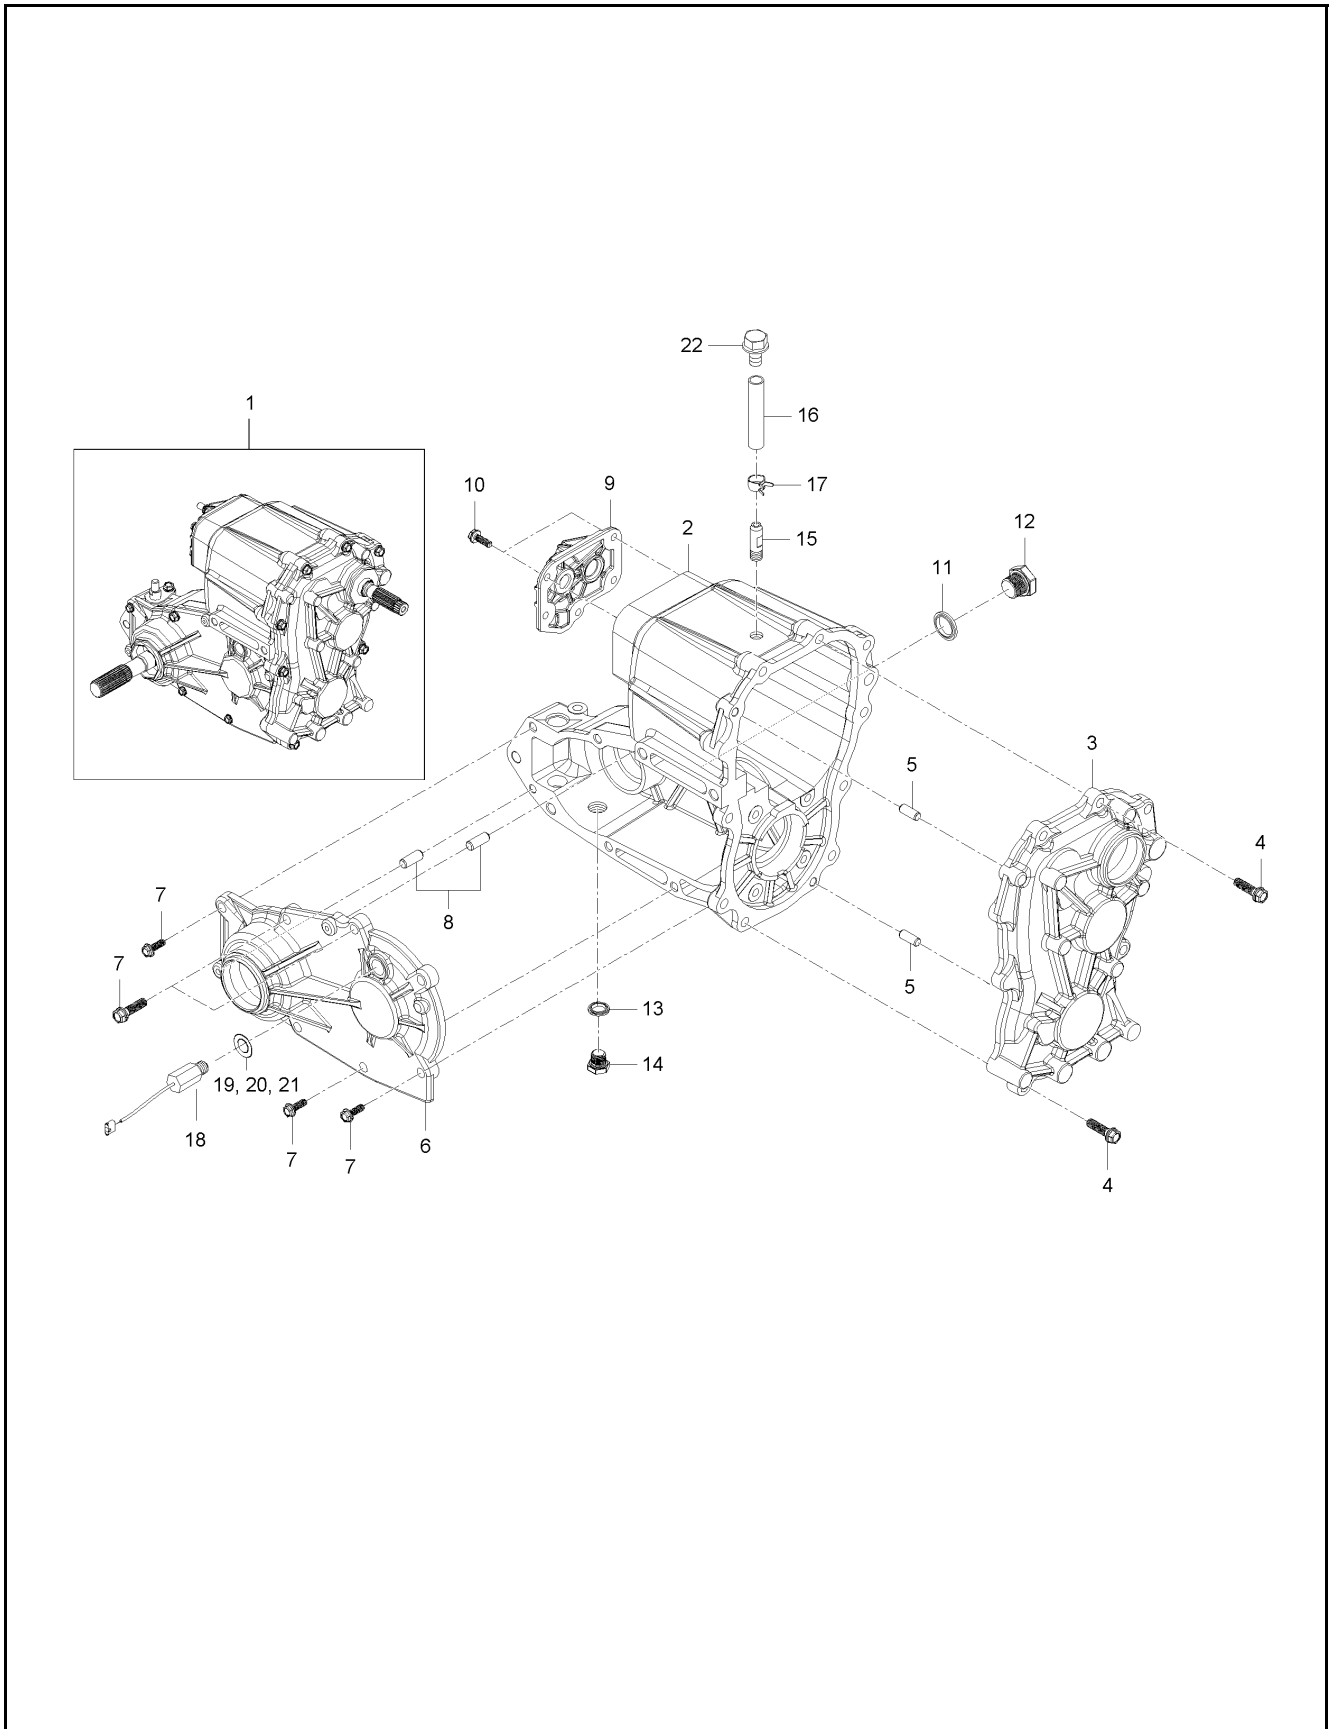

## TRANSMISSION CASE GROUP

ITEM	PART NO.	DESCRIPTION	QTY	
1	DGU3215-A1001	Transmission Assy	1	
2	DGU3215-11142	Transmission Case	1	
3	DGU3215-11303	Cover, Transmission Case	1	
4	DG01125-50830	Bolt, Washer	8	
5	DG05012-00818	Pin, Parallel	2	
6	DGU3215-11702	Cover, Front Axle Drive	1	
7	DG01125-50830	Bolt, Washer	8	
8	DG05012-00818	Pin, Parallel	2	
9	DGU3215-11801	Cover, Shift	1	
10	DG01025-50620	Bolt, Washer	5	
11	DG04717-02000	Washer, Seal	1	
12	DG06331-35020	Plug	1	
13	DG04717-01600	Washer, Seal	1	
14	DG06331-35016	Plug	1	
15	DGU3215-16601	Connector, Air Breather	1	
16	DGU3215-16613	Hose, Over Flow	1	
17	DG14911-4275-1	Clip, Tube	1	
18	DGU3215-04931	Pick Up Sensor	1	
19	DGT4682-43561	Collar 1.8t, Adjusting	1	
20	DGT4682-43571	Collar 1.0t, Adjusting	1	
21	DGT4682-43581	Collar 1.2t, Adjusting	1	
22	DG01155-51020	Bolt	1	