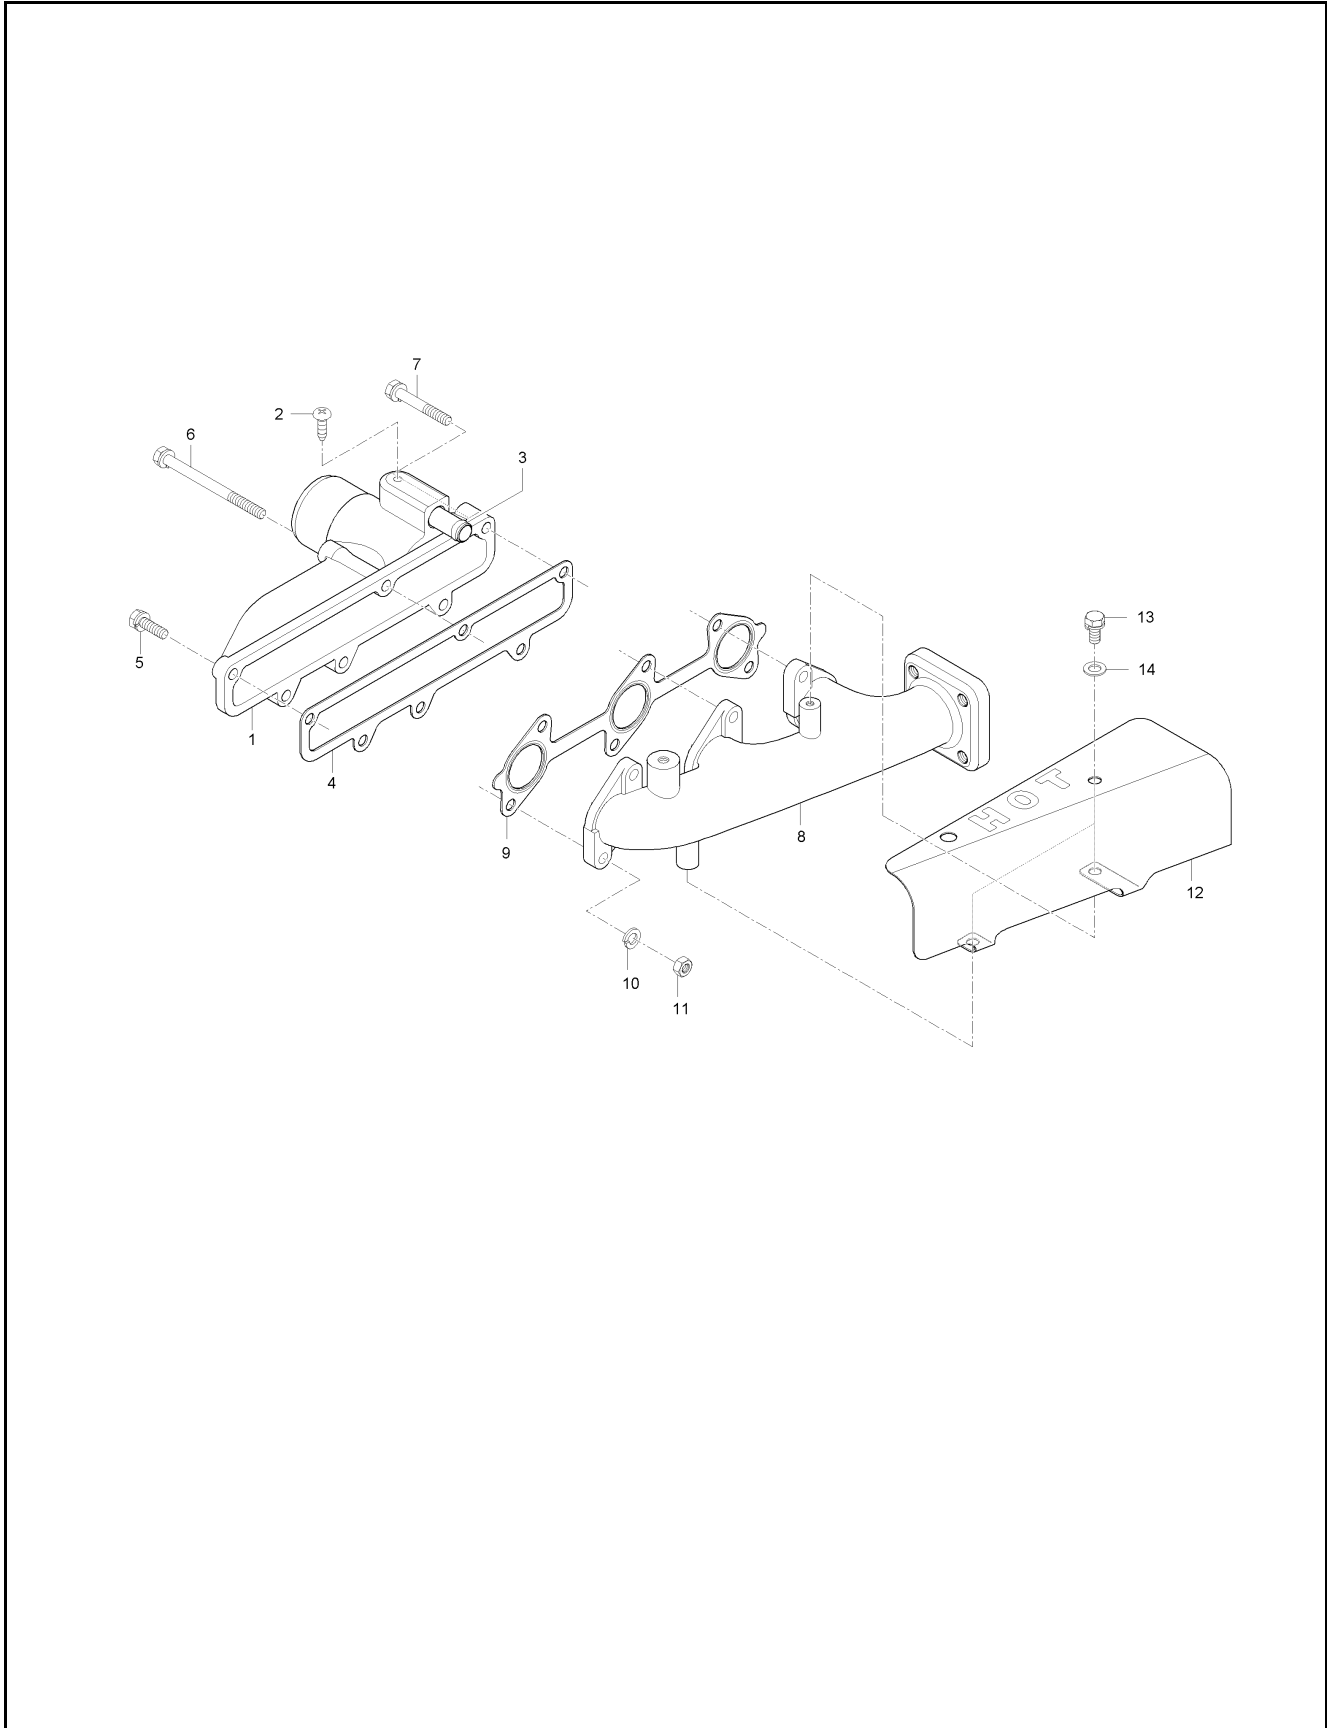

MANIFOLD GROUP

MANIFOLD GROUP

ITEM	PART NO.	DESCRIPTION	QTY	
1	DGE5775-11762	Manifold, Inlet	1	
2	DG03014-50608	Screw	1	
3	DGE6510-05552	Connector, Air Breather Hose	1	
4	DGE5770-11821	Gasket, Intake Manifold	1	
5	DG01023-50620	Bolt, Washer	4	
6	DG01023-50630	Bolt, Washer	1	
7	DG01023-50660	Bolt, Washer	1	
8	DGE5775-12311	Manifold,exhaust	1	
9	DGE5700-12362	Gasket, Exhaust Manifold	1	
10	DG02056-50060	Nut	6	
11	DG04512-50060	Washer, Spring	6	
12	DGE5775-12211	Plate, Heat	1	
13	DG01023-50610	Bolt, Washer	3	
14	DG04013-50060	Washer, Plain	3