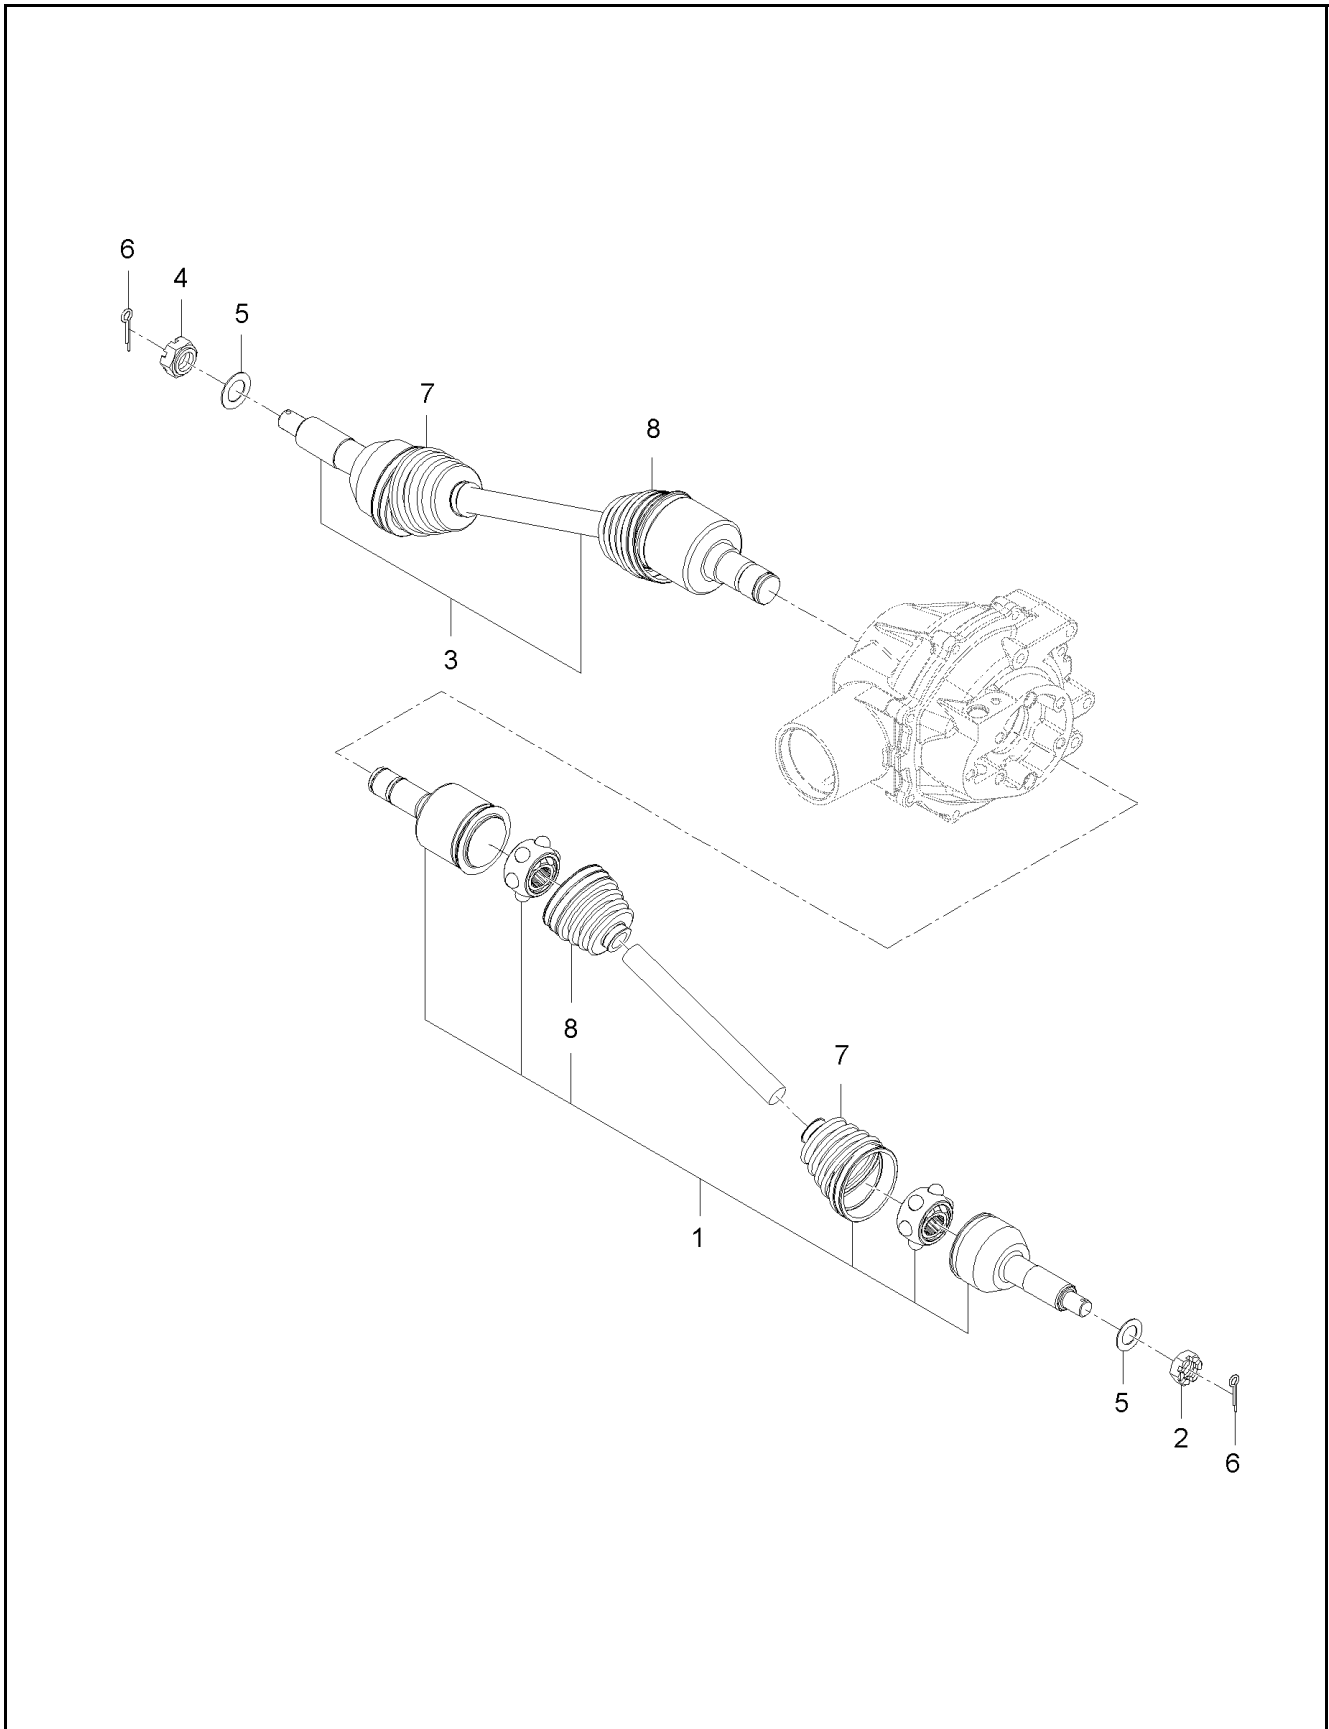

REAR AXLE DRIVE GROUP

REAR AXLE DRIVE GROUP

ITEM	PART NO.	DESCRIPTION	QTY	
1	DGU3210-19411	Drive Shaft Assy-RR-LH	1	
2	DGU3210-19421	Nut, Castle	1	
3	DGU3210-19442	Drive Shaft Assy-RR-RH	1	
4	DGU3210-19421	Nut, Castle	1	
5	DGU3210-19461	Washer, Rear Hub	2	
6	DG05511-50435	Pin, Split	2	
7	DGU3210-19471	Boot Repair Kit-frt I/b (W/ Grease)	1	
8	DGU3210-19481	Boot Repair Kit-frt I/b (W/ Grease)	1