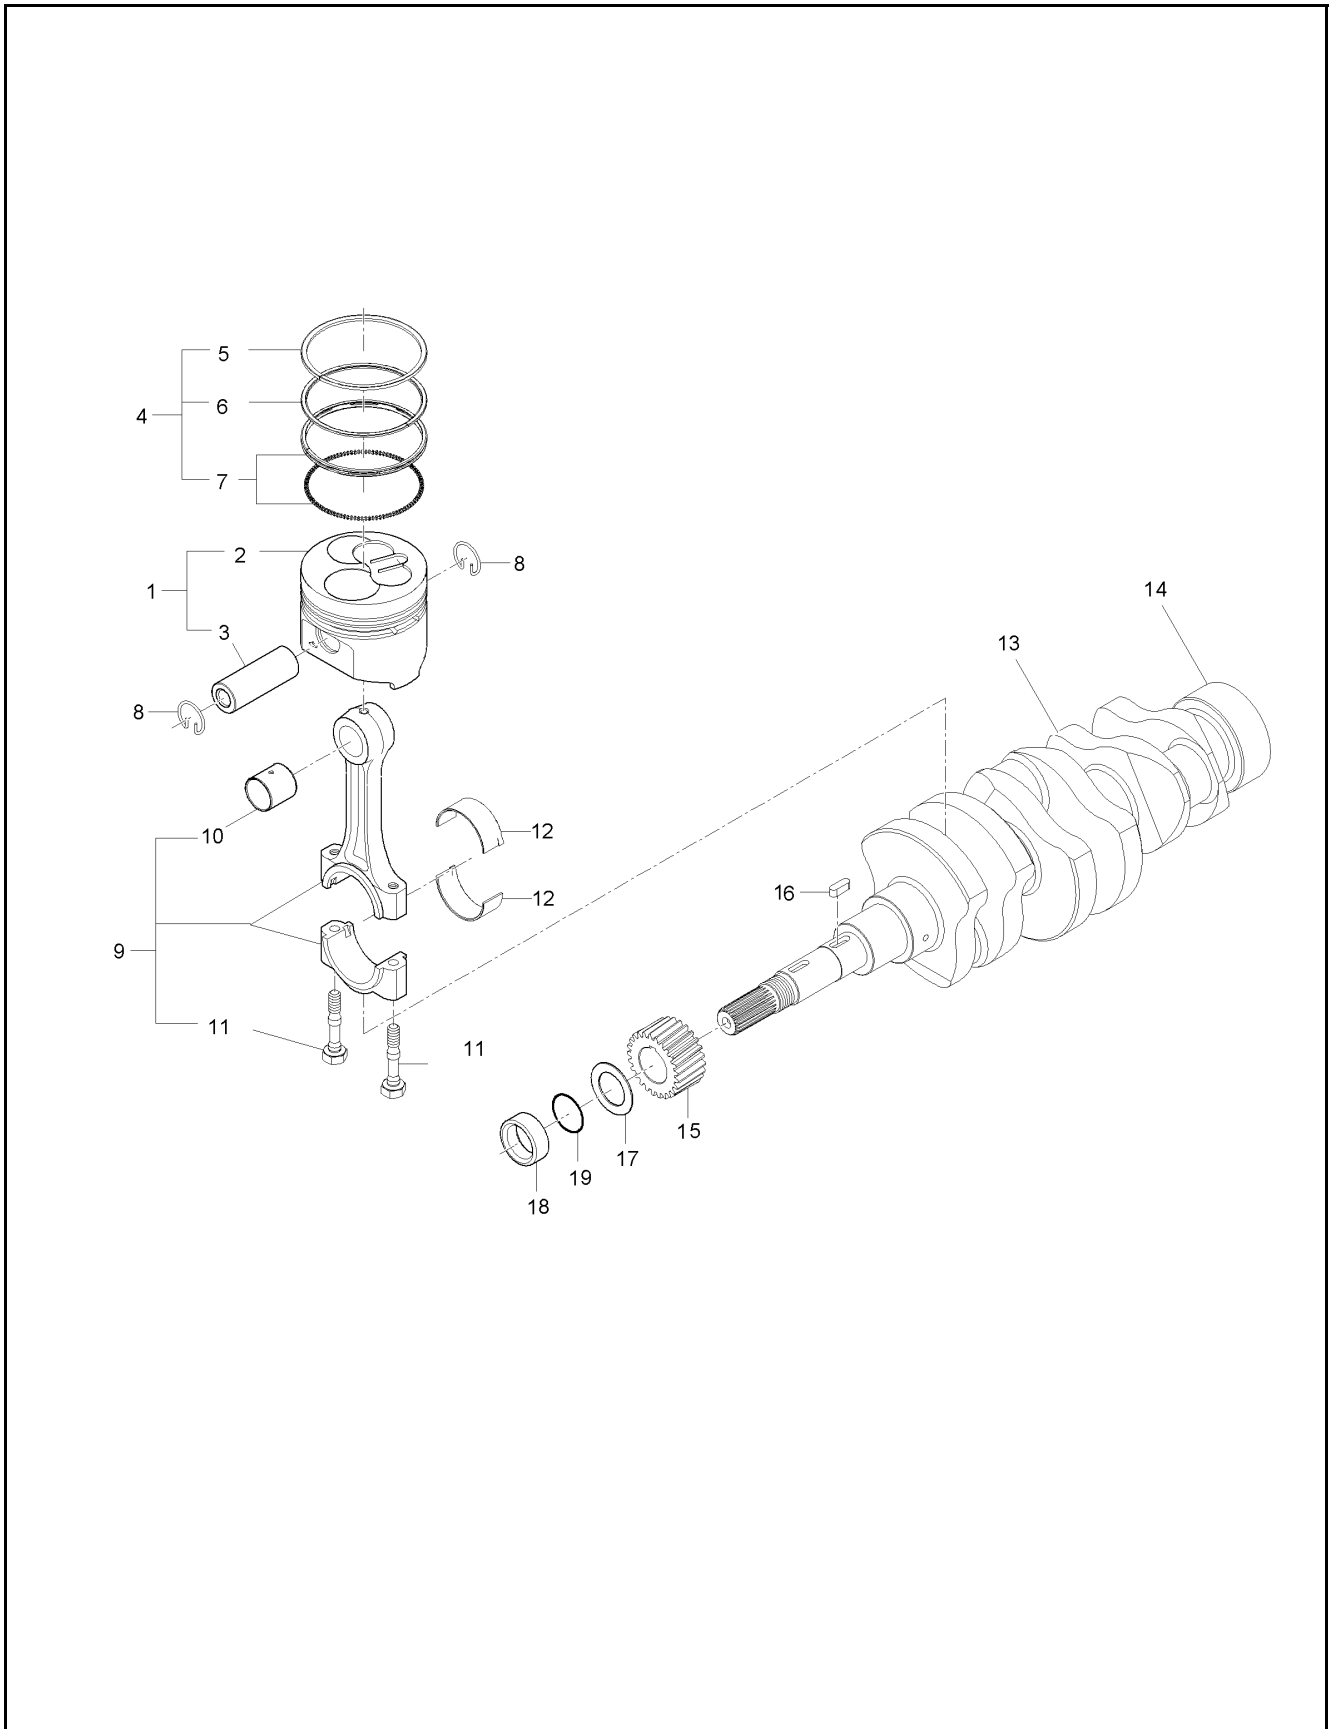

PISTON & CRANKSHAFT GROUP

PISTON & CRANKSHAFT GROUP

ITEM	PART NO.	DESCRIPTION	QTY	
1	DGE5760-21011	Piston Pin Assy	3	
2	DGE5760-21111	Piston	3	
3	DGE5760-21311	Pin, Piston	3	
4	DGE5760-21051	Piston Ring Assy	3	
5	DGE5760-21001	Piston Ring, 1	3	
6	DGE5700-21105	Ring 2, Piston	3	
7	DGE5760-21151	Oil Ring Assy	3	
8	DGE5205-21331	Snap Ring	6	
9	DGE5760-22013	Connector Rod Assy	3	
10	DGE5205-21354	Bush, Piston Pin	3	
11	DGE5760-22143	Bolt, Connecting Rod	6	
12	DGE5760-22311	Metal, Crank Pin	6	
13	DGE5760-23011	Crankshaft Assy	1	
14	DG08121-06001	Ball Bearing	1	
15	DGE5205-24112	Gear, Crankshaft	1	
16	DG05712-00515	Key	1	
17	DGE5205-23311	Slinger, Oil	1	
18	DGE5700-23252	Spacer	1	
19	DG04811-10220	O Ring	1