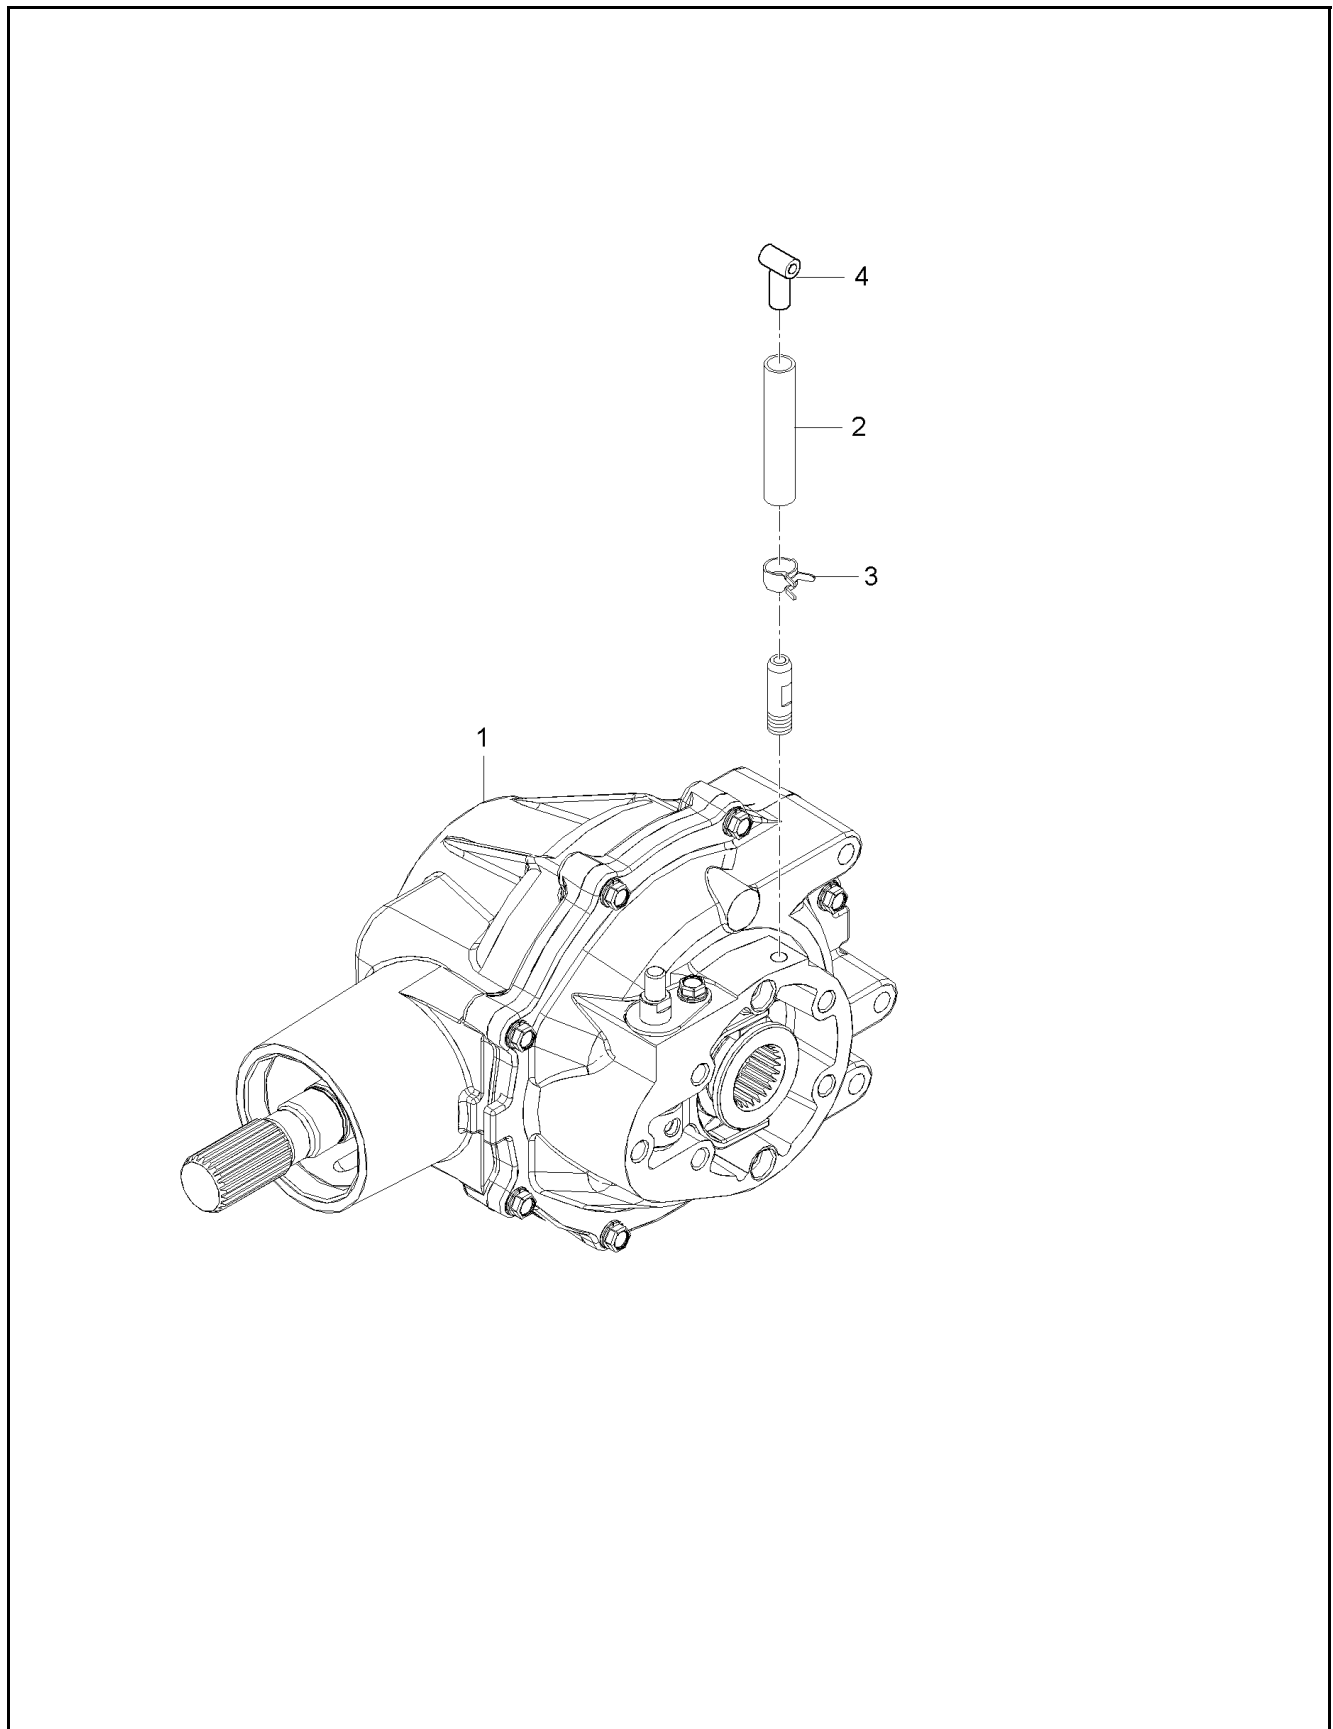

REAR DIFFERENTIAL GROUP 2

REAR DIFFERENTIAL GROUP 2

ITEM	PART NO.	DESCRIPTION	QTY	
1	DGU3215-A3001	Rear Axle Case Group	1	
2	DGU3215-16613	Hose, Over Flow	1	
3	DG14911-4275-1	Clip, Tube	1	
4	DGU3215-16621	Connector, Air Breather	1