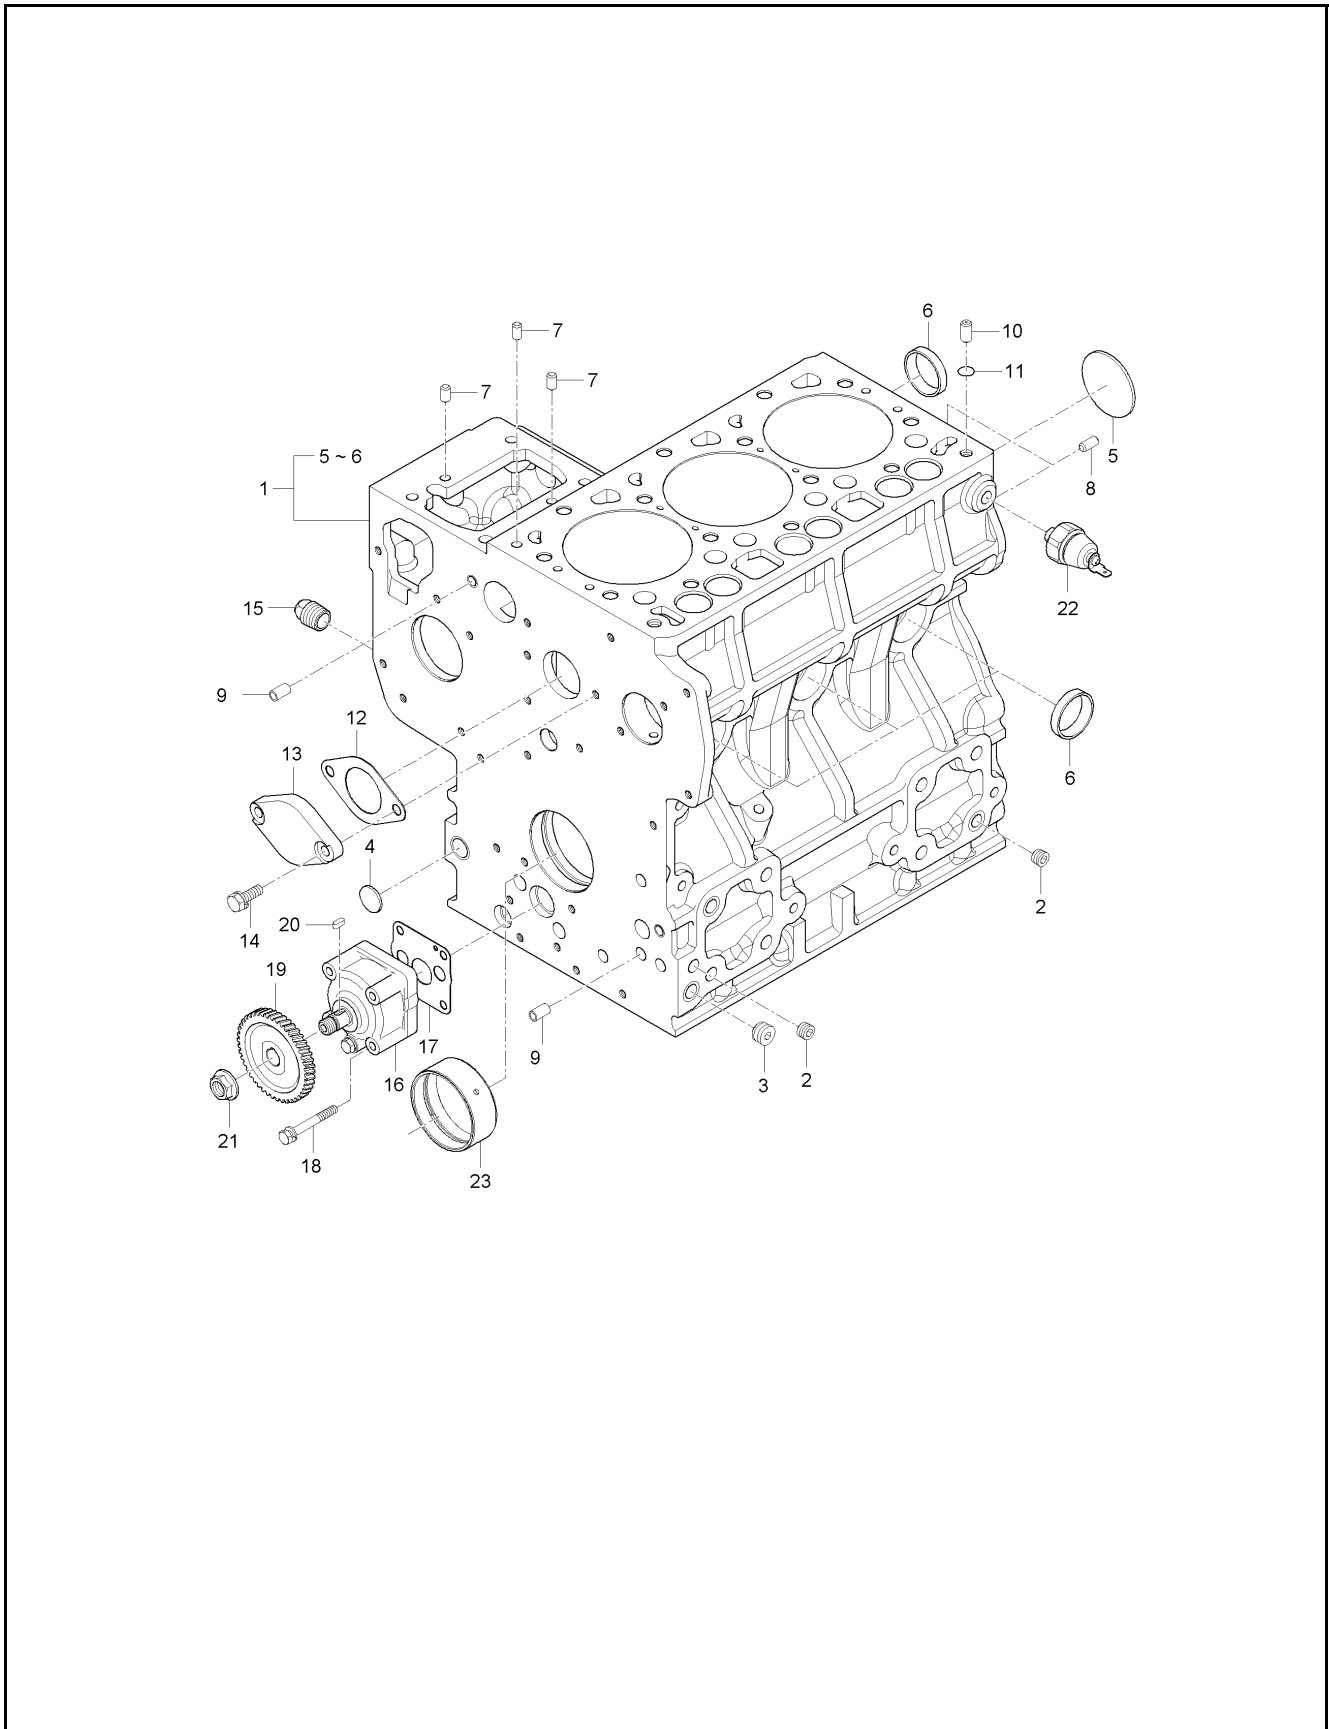

CYLINDER BLOCK GROUP

CYLINDER BLOCK GROUP

ITEM	PART NO.	DESCRIPTION	QTY	
1	DGE5763-A0013	Cylinder Block Assy	1	
2	DG06311-75015	Plug	3	
3	DG06311-75040	Plug	1	
4	DG15321-9626-3	Plug	6	
5	DGE5900-96021	Plug	9	
6	DGE5900-96031	Plug	1	
7	DG05012-00609	Pin, Parallel	4	
8	DG05012-00814	Pin, Parallel	2	
9	DGE5205-33961	Pin, Tube	2	
10	DG15221-3365-1	Pin, Tube	1	
11	DGE5500-33702	O Ring	1	
12	DGE5205-73911	Cover	1	
13	DGE5700-73922	Gasket	1	
14	DG01023-50618	Bolt, Washer	2	
15	DG06312-10020	Plug	1	
16	DGE5700-35012	Oil Pump Assy	1	
17	DGE5700-35154	Gasket, Oil Pump	1	
18	DGE5205-91021	Bolt, Washer	4	
19	DGE5700-35662	Gear, Oil Pump Drive	1	
20	DG05712-00408	Key	1	
21	DGE5753-35681	Nut, Flange	1	
22	DGE5500-39013	Oil Switch	1	
23	DGE5760-23471	Metal 1, Crankshaft	1