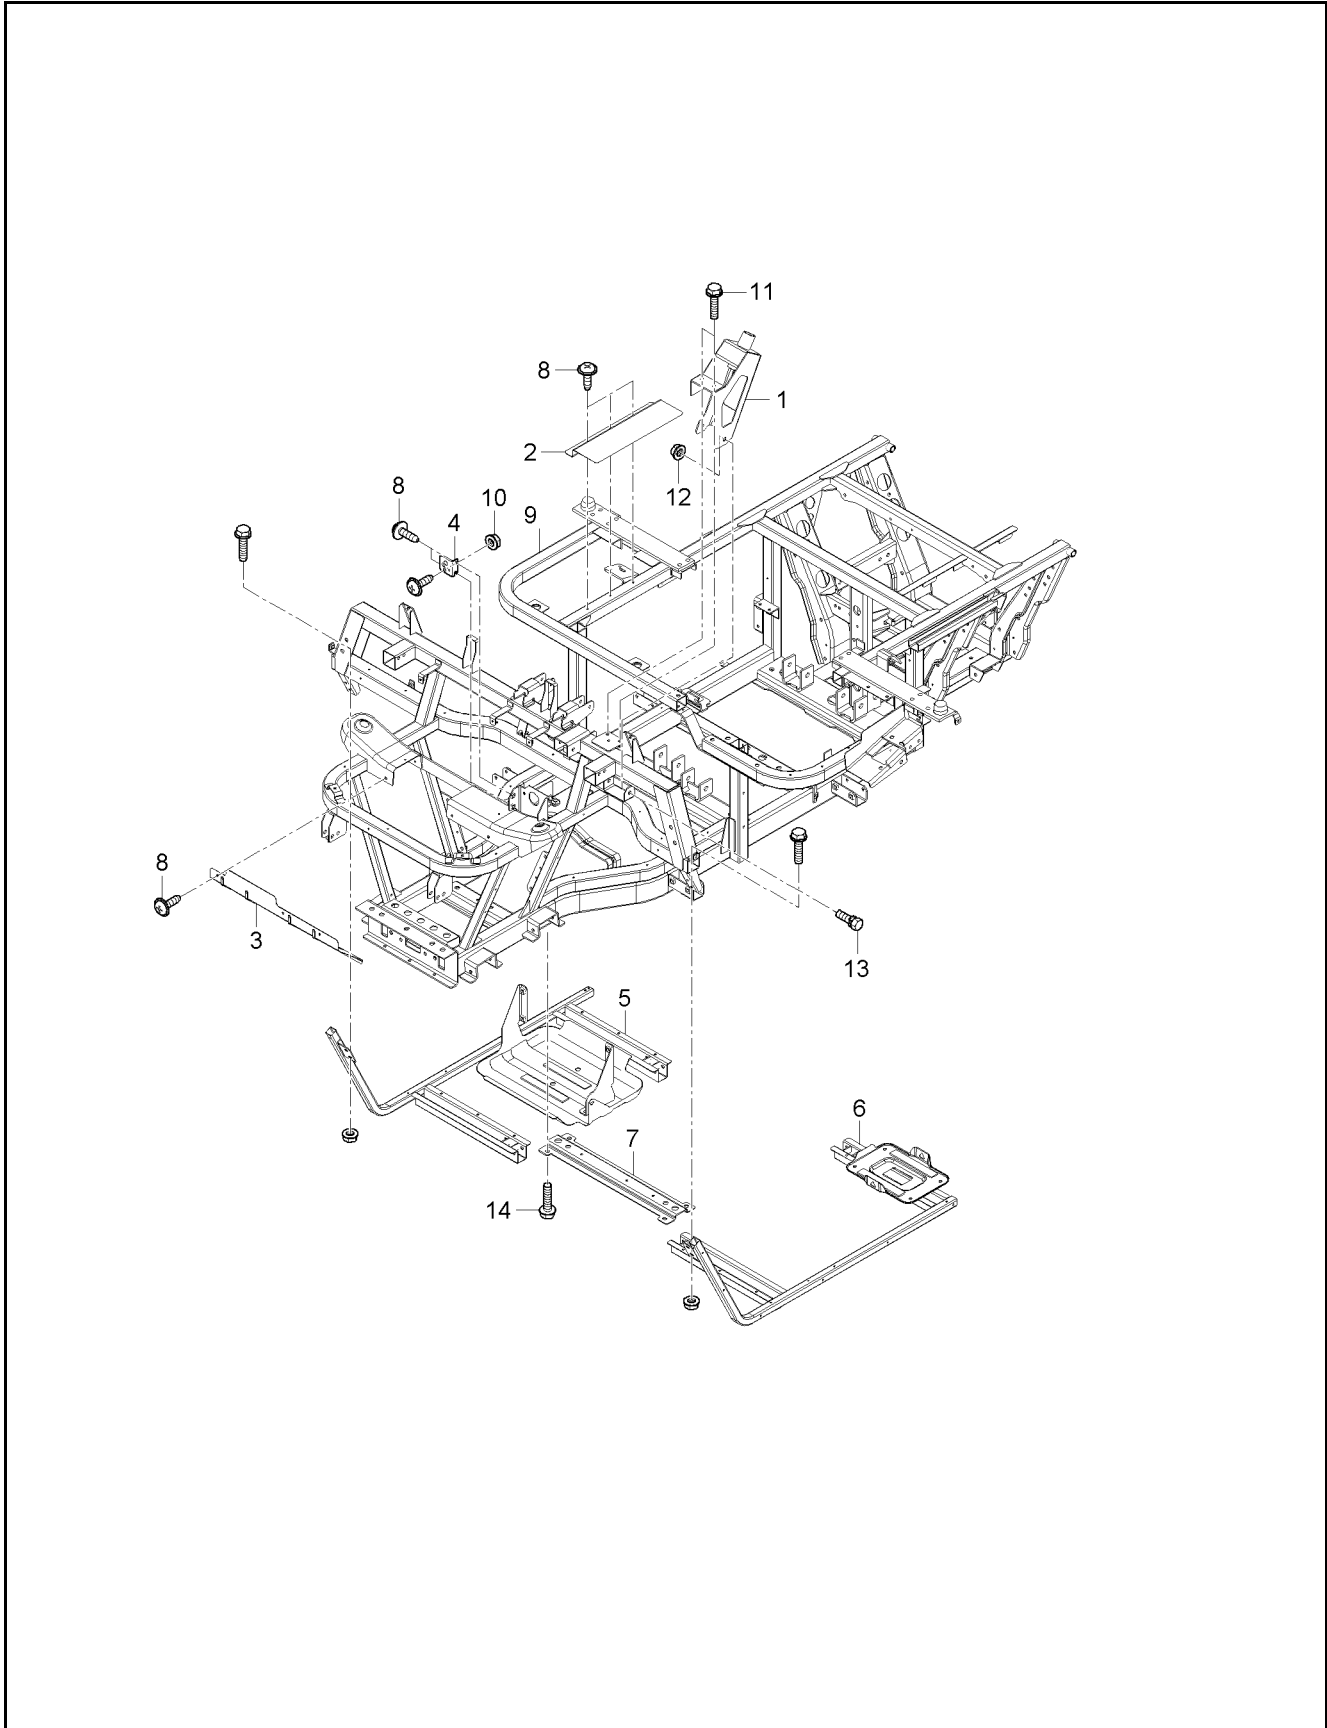

STRUCTURE GROUP

STRUCTURE GROUP

ITEM	PART NO.	DESCRIPTION	QTY	
1	DGU3210-26101	Steering Cover Assy	1	
2	DGU3210-27101	Cover, Cooling Fan	1	
3	DGU3210-27522	Heat-protector Brkt	1	
4	DGU3210-27601	Stay Rod Brkt	1	
5	DGU3210-27701	Support Floor Frame Assy Rh	1	
6	DGU3210-27851	Support Floor Frame Assy Lh	1	
7	DGU3210-27901	Member No.1 Lower Middle Assy	1	
8	DGU3215-81552	Screw (Black)	9	
9	DGU3230-20006	Structure Ass'y	1	
10	DG02761-50060	Nut, Flange	1	
11	DG01754-50820	Flange Bolt	2	
12	DG02783-50100	Nut, Flange	2	
13	DG01125-51035	Bolt	2	
14	DG01774-51020	Bolt, Flange	4