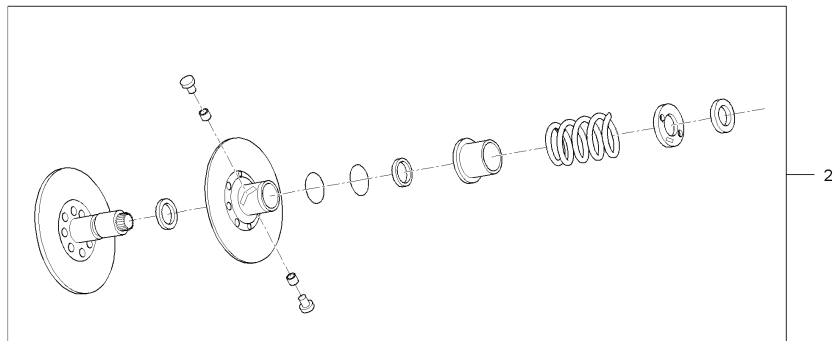

## CVT GROUP, DC (STD)

ITEM	PART NO.	DESCRIPTION	QTY	
1	DGU3210-29011	Pulley Ass' Y Drive	1	
2	DGU3210-29021	Pulley Ass' Y Driven	1	
3	DGU3210-29041	Belt, Cvt	1	
4	DGU3210-29071	Wiper Seal	3	

WHEEL & TIRE GROUP (WORK)