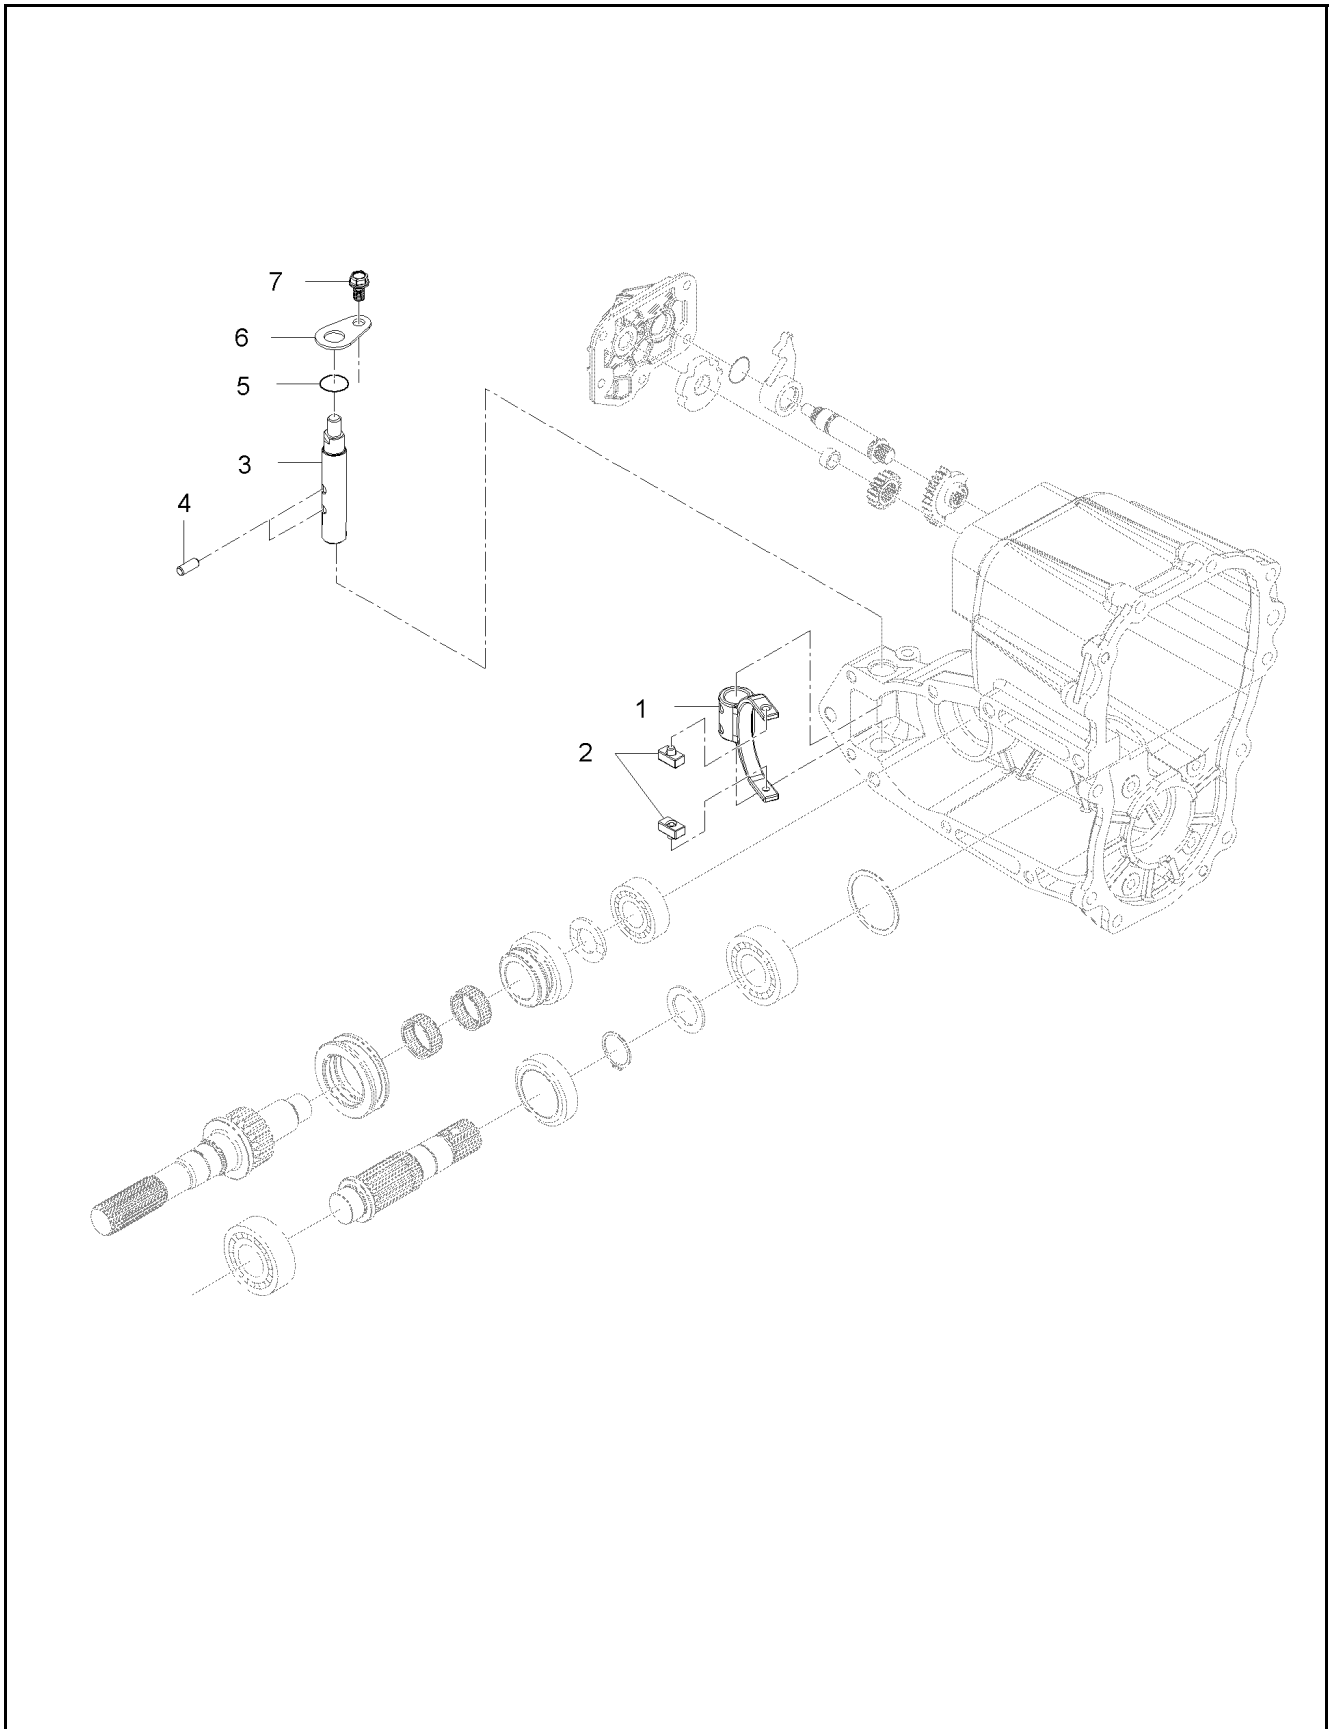

FRONT DRIVE FORK GROUP

FRONT DRIVE FORK GROUP

ITEM	PART NO.	DESCRIPTION	QTY	
1	DGU3215-12631	Fork, Front Driving Lock	1	
2	DGU3215-12641	Guide, Shift	2	
3	DGU3215-12682	Arm, Shift (Front)	1	
4	DG05411-00625	Pin, Spring	2	
5	DG04811-00180	O Ring	1	
6	DGT2305-44281	Plate, Fixed	1	
7	DG01123-50816	Bolt, Washer	1