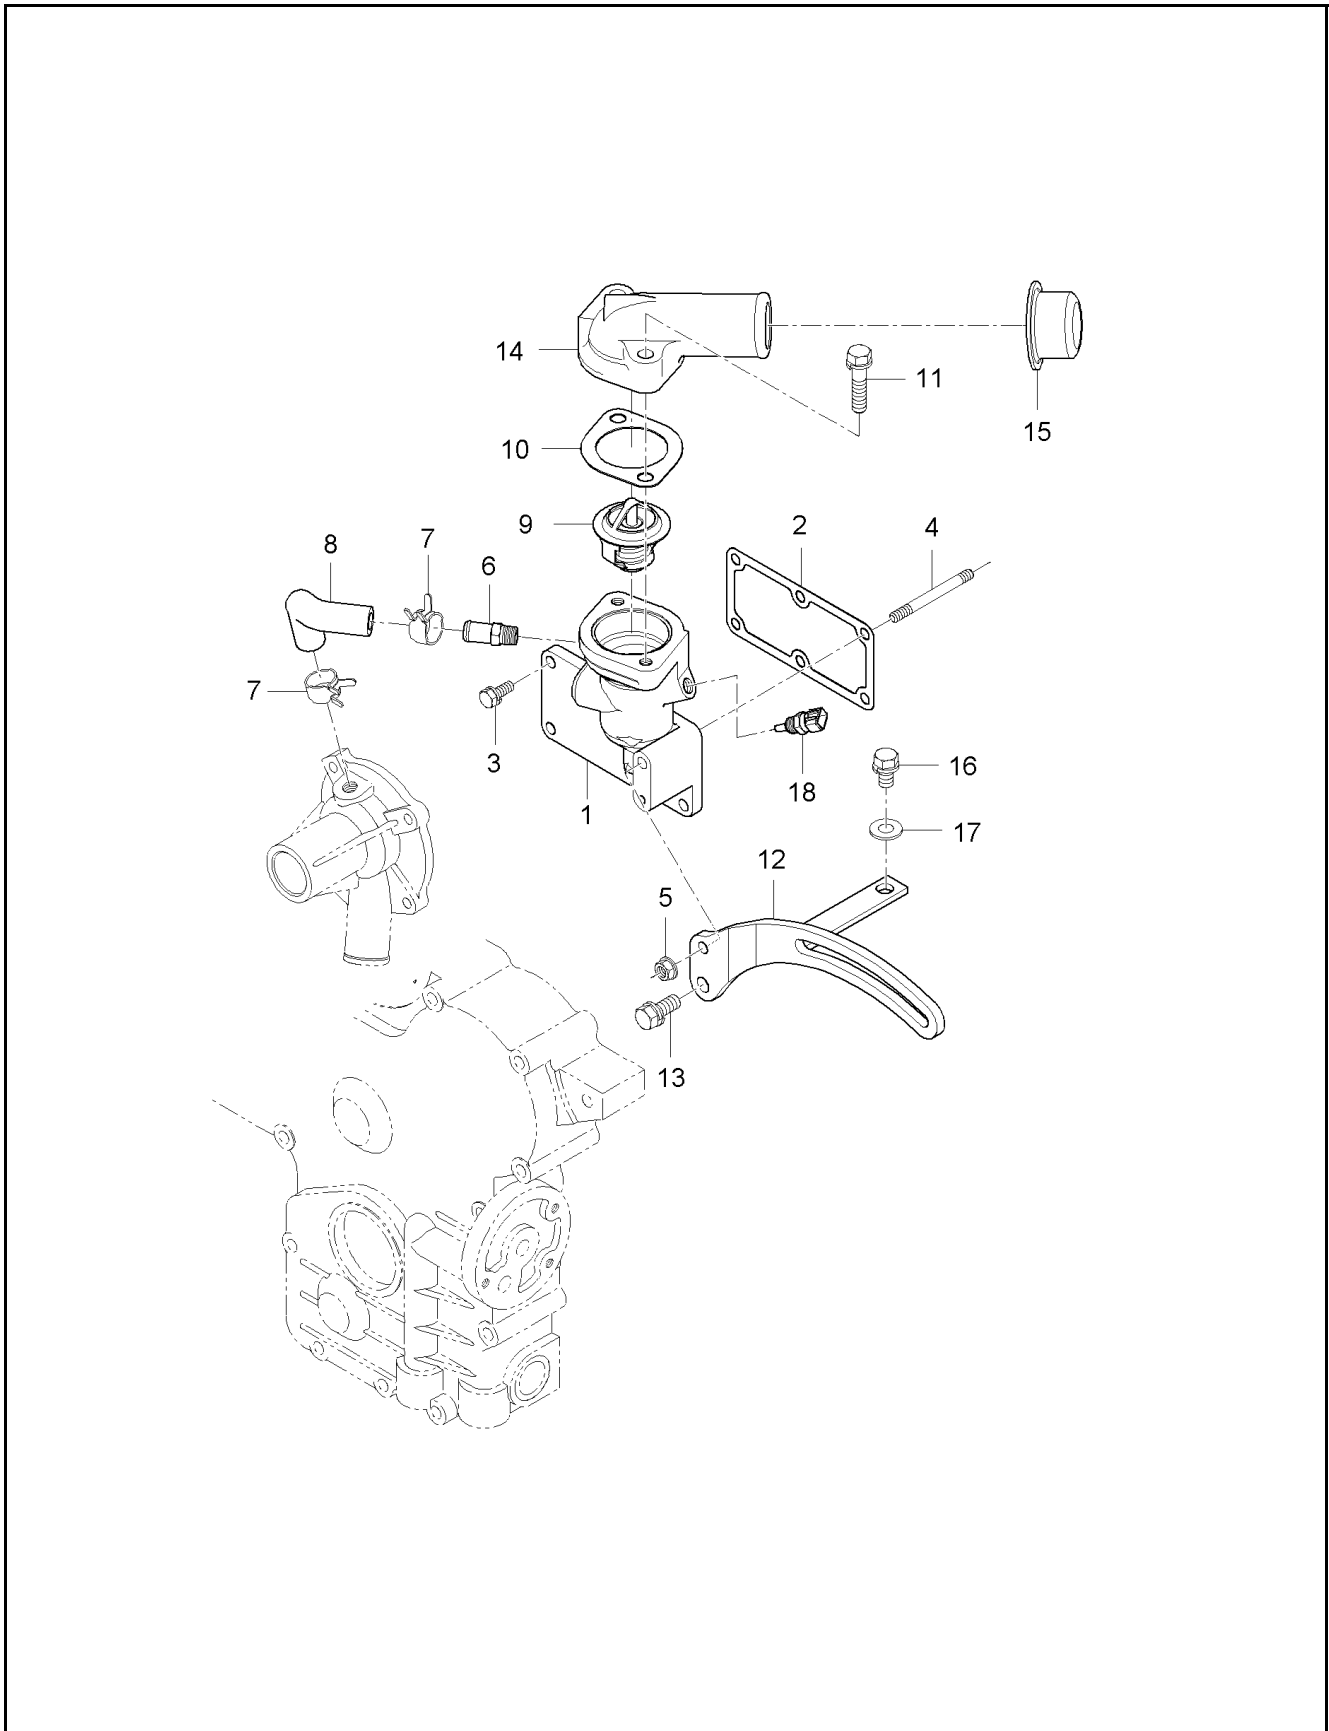

WATER HOSE GROUP

WATER HOSE GROUP

ITEM	PART NO.	DESCRIPTION	QTY	
1	DGE5760-72913	Flange, Cooling Water	1	
2	DGE5700-72922	Gasket, Flange	1	
3	DG01023-50616	Bolt, Washer	5	
4	DG01513-50655	Stud	1	
5	DG02761-50060	Nut, Flange	1	
6	DGE5700-73342	Hose, Cooling Water Return	1	
7	DGE5700-73352	Hose, Water Pump	1	
8	DG09318-88140	Cimap, Hose	2	
9	DGE5800-73011	Thermostat Assy	1	
10	DGE5500-73272	Gasket	1	
11	DG01754-50835	Bolt, Flange	2	
12	DGE5760-64423	Support 1, Alternator	1	
13	DG01754-50820	Flange Bolt	1	
14	DGE5775-73062	Thermostat Cover Assy	1	
15	DGE5775-73262	Thermostat Cover	1	
16	DG01123-50814	Bolt, Washer	1	
17	DG04013-50080	Washer, Plain	1	
18	DGE7240-32731	Temperature Sensor Assy	1