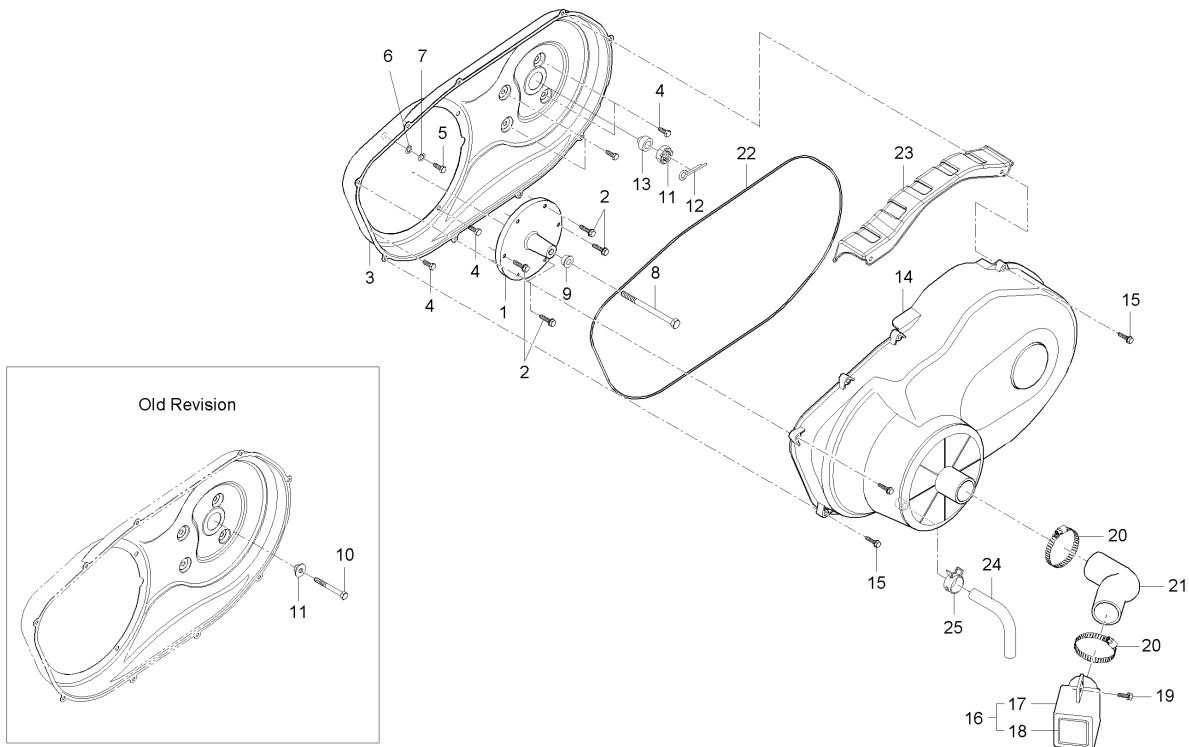

CLUTCH COVER GROUP

CLUTCH COVER GROUP

ITEM	PART NO.	DESCRIPTION	QTY	
1	DGU3215-29801	Adaptor, Cvt Drive	1	
2	DG01754-50825	Bolt, Flange	6	
3	DGU3215-29104	Clutch Cover Assy - Inner	1	
4	DG01754-50812	Bolt, Flange	7	
5	DG01153-50812	Bolt	1	
6	DG04013-50080	Washer, Plain	1	
7	DG04512-50080	Washer, Spring	1	
8	DGU3215-29901	Bolt, Cvt Drive	1	
9	DGU3215-29931	Plug	1	
10	DGU3210-29911	Bolt	1	
11	DG02376-50140	Nut, Slotied	1	
12	DG05511-50325	Pin, Split	1	
13	DGU3210-29952	Washer	1	
14	DGU3214-29302	Outer	1	
15	DG01754-50625	Bolt, Flange	9	
16	DGU3215-29721	Air Baffling Box Assy	1	
17	DGU3215-29751	Box, Air Baffeling	1	
18	DGU3215-29771	Filter, Cvt	1	
19	DG01754-50625	Bolt, Flange	2	
20	DG09318-89063	Cimap, Hose	2	
21	DGU3230-29621	Hose Cvt, Inlet	1	
22	DGU3215-29352	Gasket, Cvt Cover	1	
23	DGU3214-29341	Cover	1	
24	DGU3214-29351	Hose	1	
25	DG14911-4275-1	Clip, Tube	1