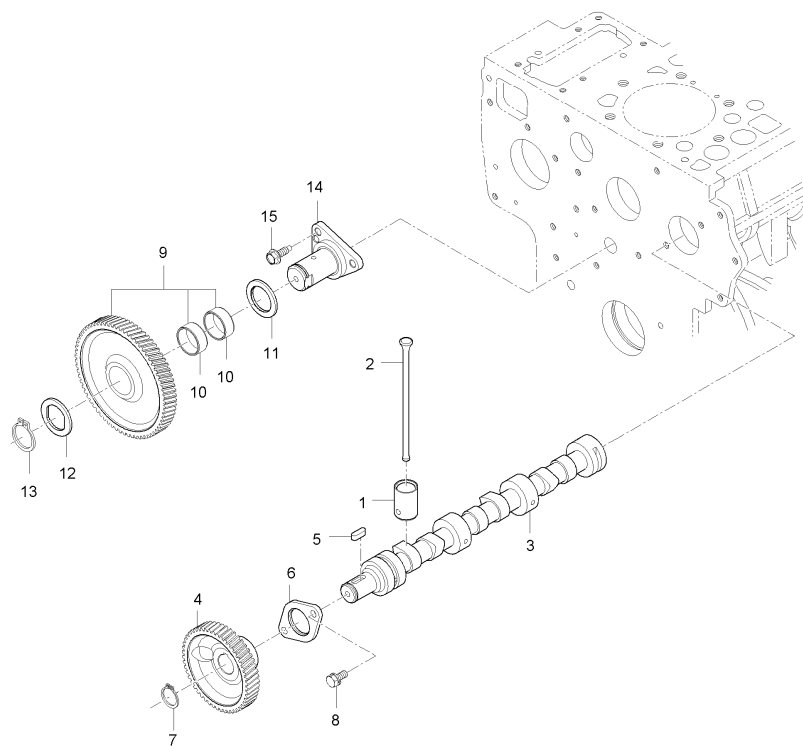

CAMSHAFT GROUP

CAMSHAFT GROUP

ITEM	PART NO.	DESCRIPTION	QTY	
1	DGE5700-15552	Tappet	6	
2	DGE5760-15111	Rod, Push	6	
3	DGE5760-16011	Camshaft Assy	1	
4	DGE5205-16511	Gear, Camshaft	1	
5	DG05712-00515	Key	1	
6	DGE5205-16272	Stopper, Camshaft	1	
7	DG04612-00180	Snap Ring	1	
8	DG01023-50614	Bolt, Washer	2	
9	DGE5205-24012	Idle Gear Assy	1	
10	DGE5205-24281	Bush, Idle Gear	2	
11	DGE5205-24361	Collar, 1	1	
12	DGE5205-24371	Collar, 2	1	
13	DGE5205-24321	Snap Ring	1	
14	DGE5700-24252	Shaft, Idle Gear	1	
15	DG01654-50618	Bolt, Flange With Pin	3