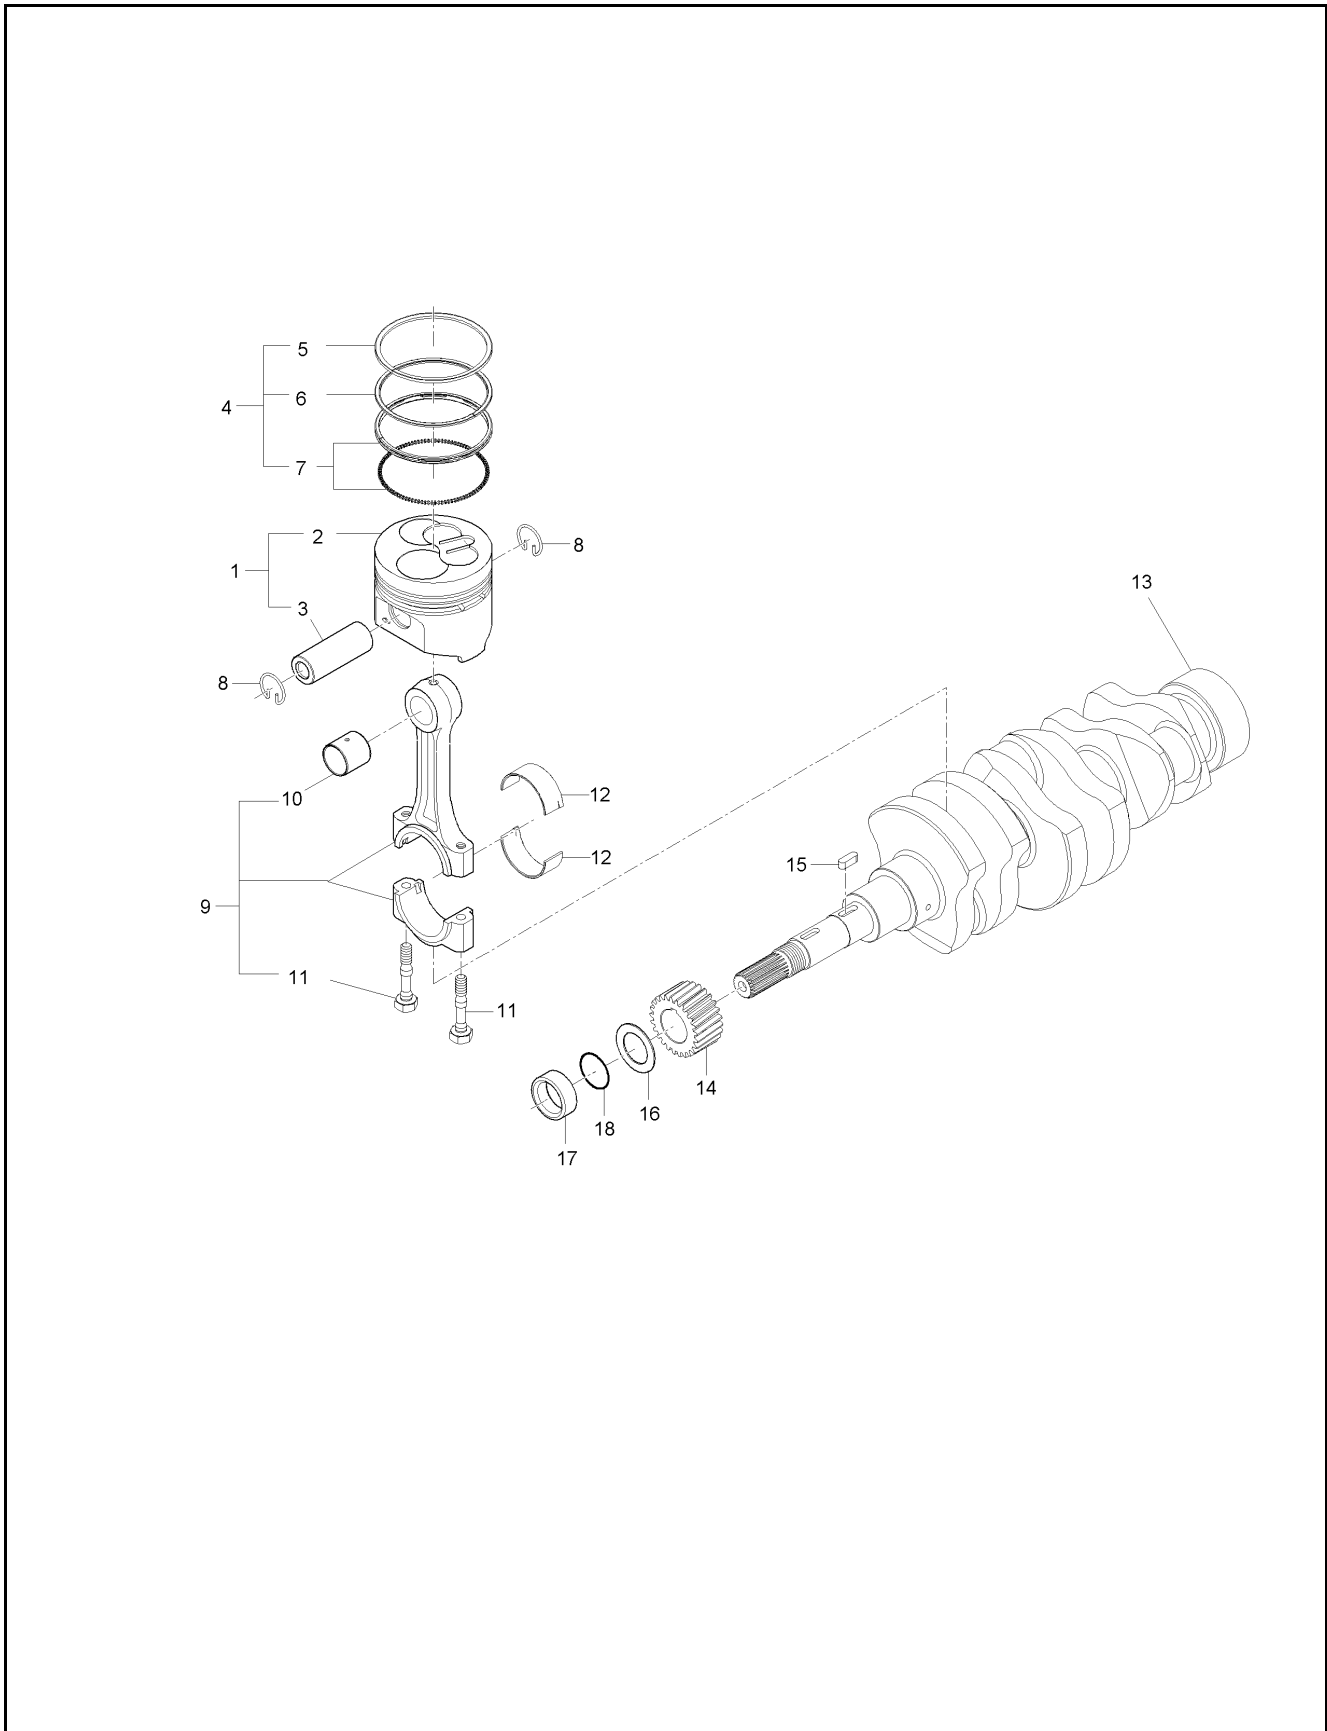

PISTON & CRANKSHAFT GROUP

PISTON & CRANKSHAFT GROUP

ITEM	PART NO.	DESCRIPTION	QTY	
1	DGE5760-21011	Piston Pin Assy	3	
2	DGE5760-21111	Piston	3	
3	DGE5760-21311	Pin, Piston	3	
4	DGE5760-21051	Piston Ring Assy	3	
5	DGE5760-21001	Piston Ring, 1	3	
6	DGE5700-21105	Ring 2, Piston	3	
7	DGE5760-21151	Oil Ring Assy	3	
8	DGE5205-21331	Snap Ring	6	
9	DGE5760-22013	Connector Rod Assy	3	
10	DGE5205-21354	Bush, Piston Pin	3	
11	DGE5760-22143	Bolt, Connecting Rod	6	
12	DGE5760-22311	Metal, Crank Pin	6	
13	DGE5760-23011	Crankshaft Assy	1	
14	DGE5205-24112	Gear, Crankshaft	1	
15	DG05712-00515	Key	1	
16	DGE5205-23311	Slinger, Oil	1	
17	DGE5700-23252	Spacer	1	
18	DG04811-10220	O Ring	1