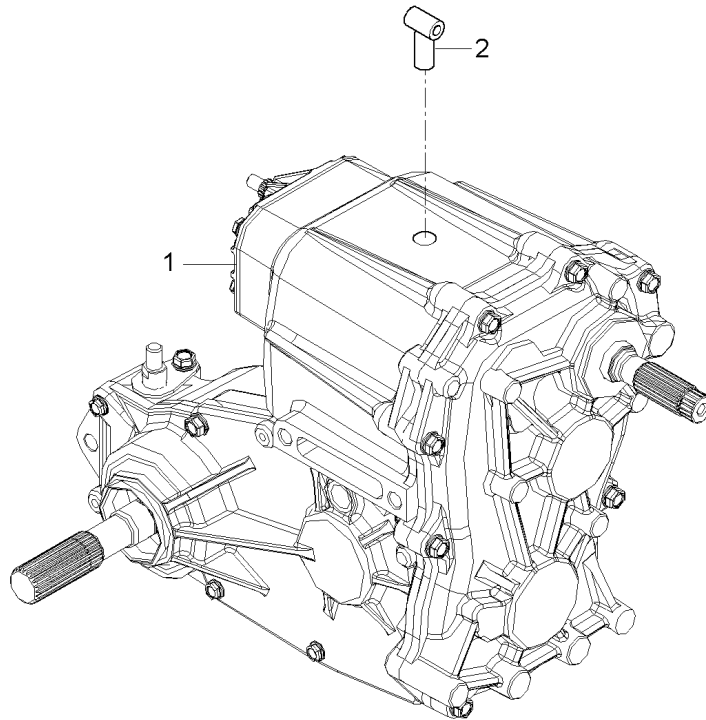

TRANSMISSION GROUP

TRANSMISSION GROUP

ITEM	PART NO.	DESCRIPTION	QTY	
1	DGU3215-A1001	Transmission Assy	1	
2	DGU3215-16621	Connector, Air Breather	1