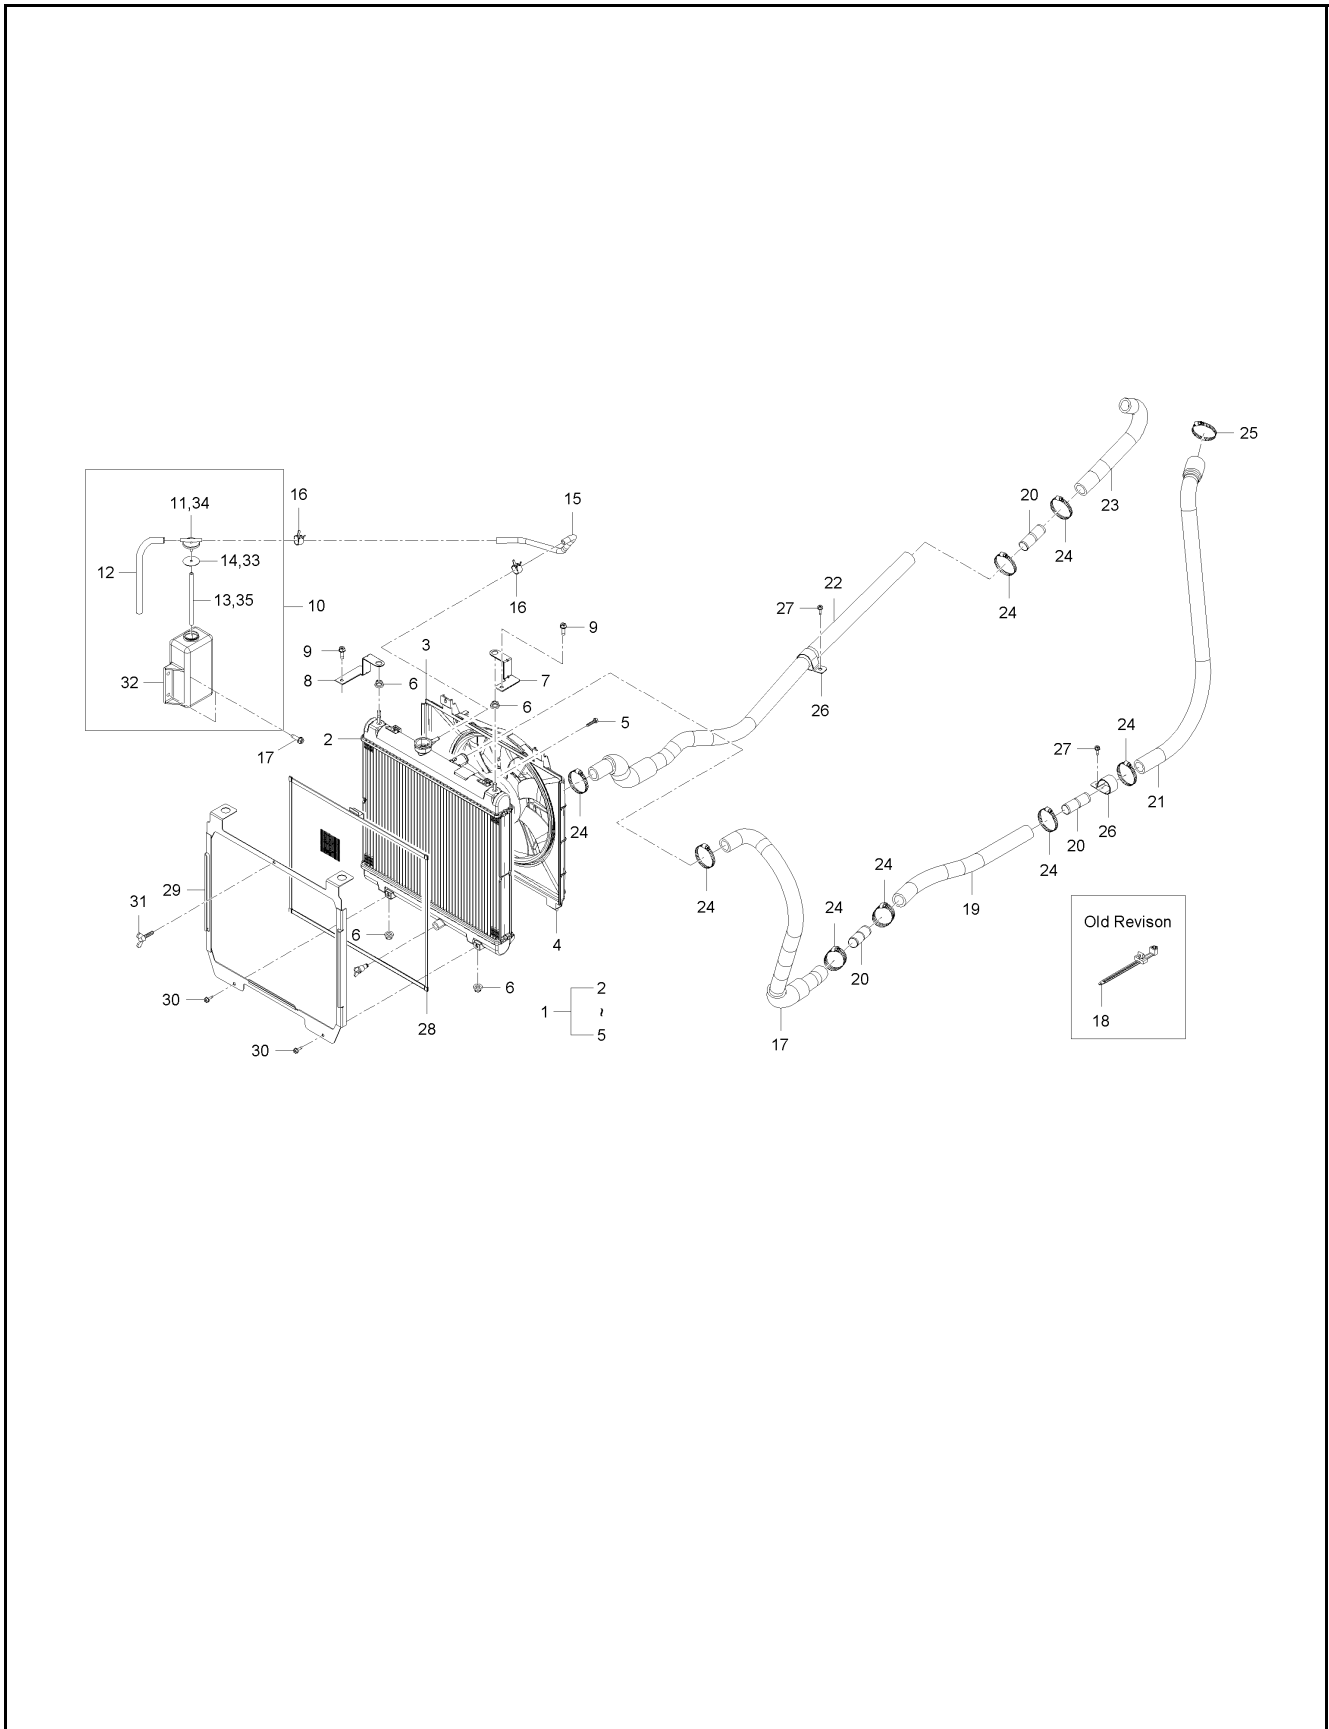

RADIATOR GROUP

RADIATOR GROUP

ITEM	PART NO.	DESCRIPTION	QTY	
1	DGU3215-77101	Radiator Assy	1	
2	DGU3215-77201	Radiator	1	
3	DGU3215-77401	Fan Shroud Motor	1	
4	DGU3215-77501	Radiator Cap	1	
5	DGAA0000191	Bolt	2	
6	DGU3215-77701	Bushing, Radiator	4	
7	DGU3215-77901	Bracket, Upper Mounting, Lh	1	
8	DGU3215-77921	Bracket, Upper Mounting, Rh	1	
9	DG01754-50816	Bolt, Flange	2	
10	DGU3215-77951	Water Tank Assy	1	
11	DG15531-7242-2	Cap	1	
12	DGE5800-72711	Hose 1, Over Flow	1	
13	DGT2350-13601004	Hose, 1	1	
14	DG15532-7243-2	Packing	1	
15	DGT2350-13601006	Hose, 2	1	
16	DG14971-4275-1	Cimap, Hose	1	
17	DGU3215-78801	Inlet, Front Hose Assy	1	
18	DGT2198-82551	Band,cord	1	
19	DGU3215-78151	Hose, Inlet Ctr	1	
20	DGU3215-78601	Connector A - Cooling Hose	2	
21	DGU3215-78301	Hose, Inlet Rear	1	
22	DGU3215-79001	Outlet Front Hose Assy	1	
23	DGU3215-78501	Outlet Rear Hose Assy	1	
24	DG09318-87040	Cimap, Hose	9	
25	DG09318-87051	Hose Clamp	1	
26	DGT4686-50963	Cimap, Hose	2	
27	DG01754-50612	Bolt, Flange	2	
28	DGU3215-77302	Net-radiator	1	
29	DGU3215-77351	Bracket Assy-net, Radiator	1	
30	DG01205-50612	Bolt, Washer	2	
31	DG01811-50610	Bolt, Wing	1