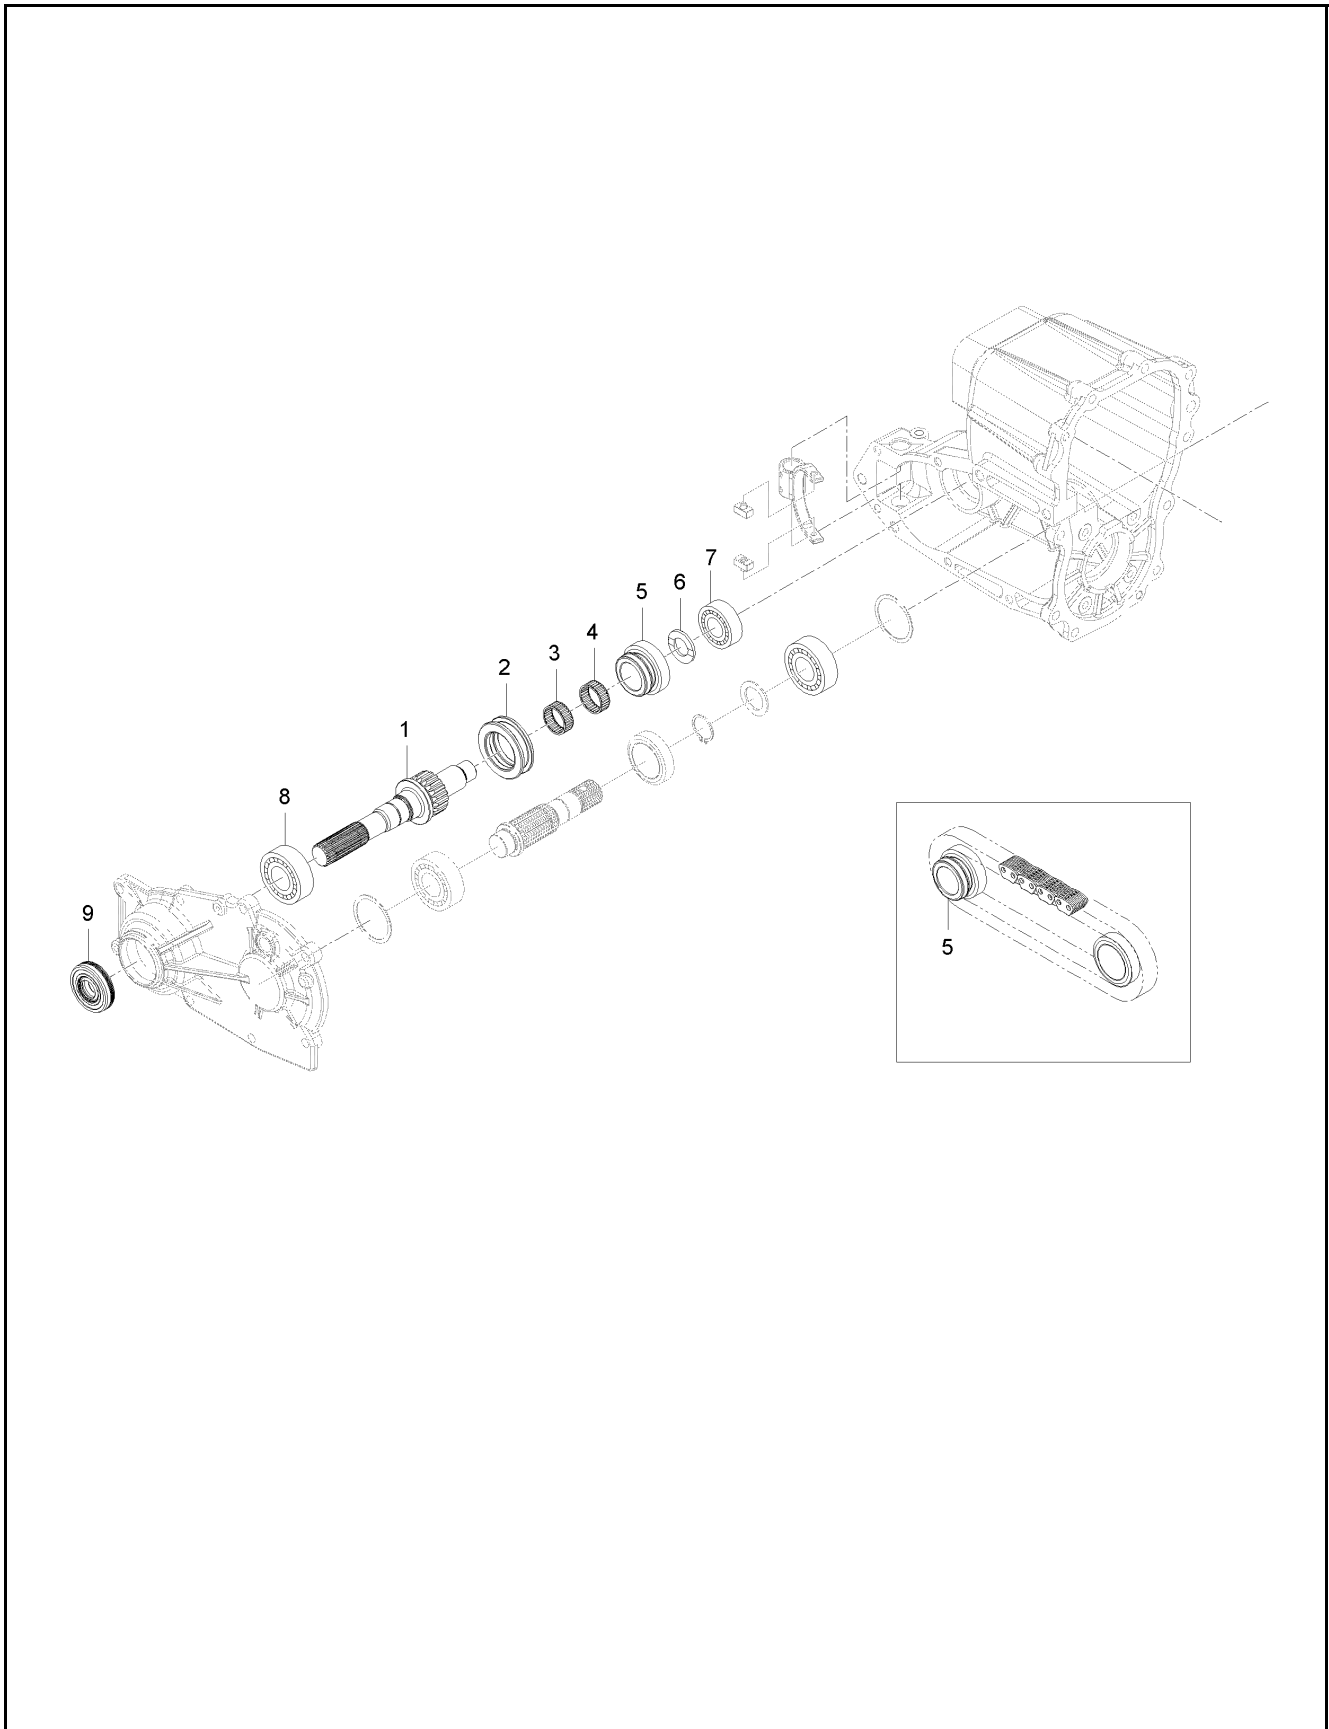

FRONT WHEEL DRIVE SHAFT GROUP

FRONT WHEEL DRIVE SHAFT GROUP

ITEM	PART NO.	DESCRIPTION	QTY	
1	DGU3215-12612	Shaft, Front Drive	1	
2	DGU3215-12621	Shift, Front Drive	1	
3	DG08822-53013	Needle Bearing	1	
4	DG08822-53017	Needle Bearing	1	
5	DGU3215-12651	Sprocket, 19T	1	
6	DG31365-2278-1	Collar	1	
7	DG08101-06304	Ball Bearing	1	
8	DG08101-06205	Ball Bearing	1	
9	DGU3215-12531	Oil Seal (25*47*10)	1