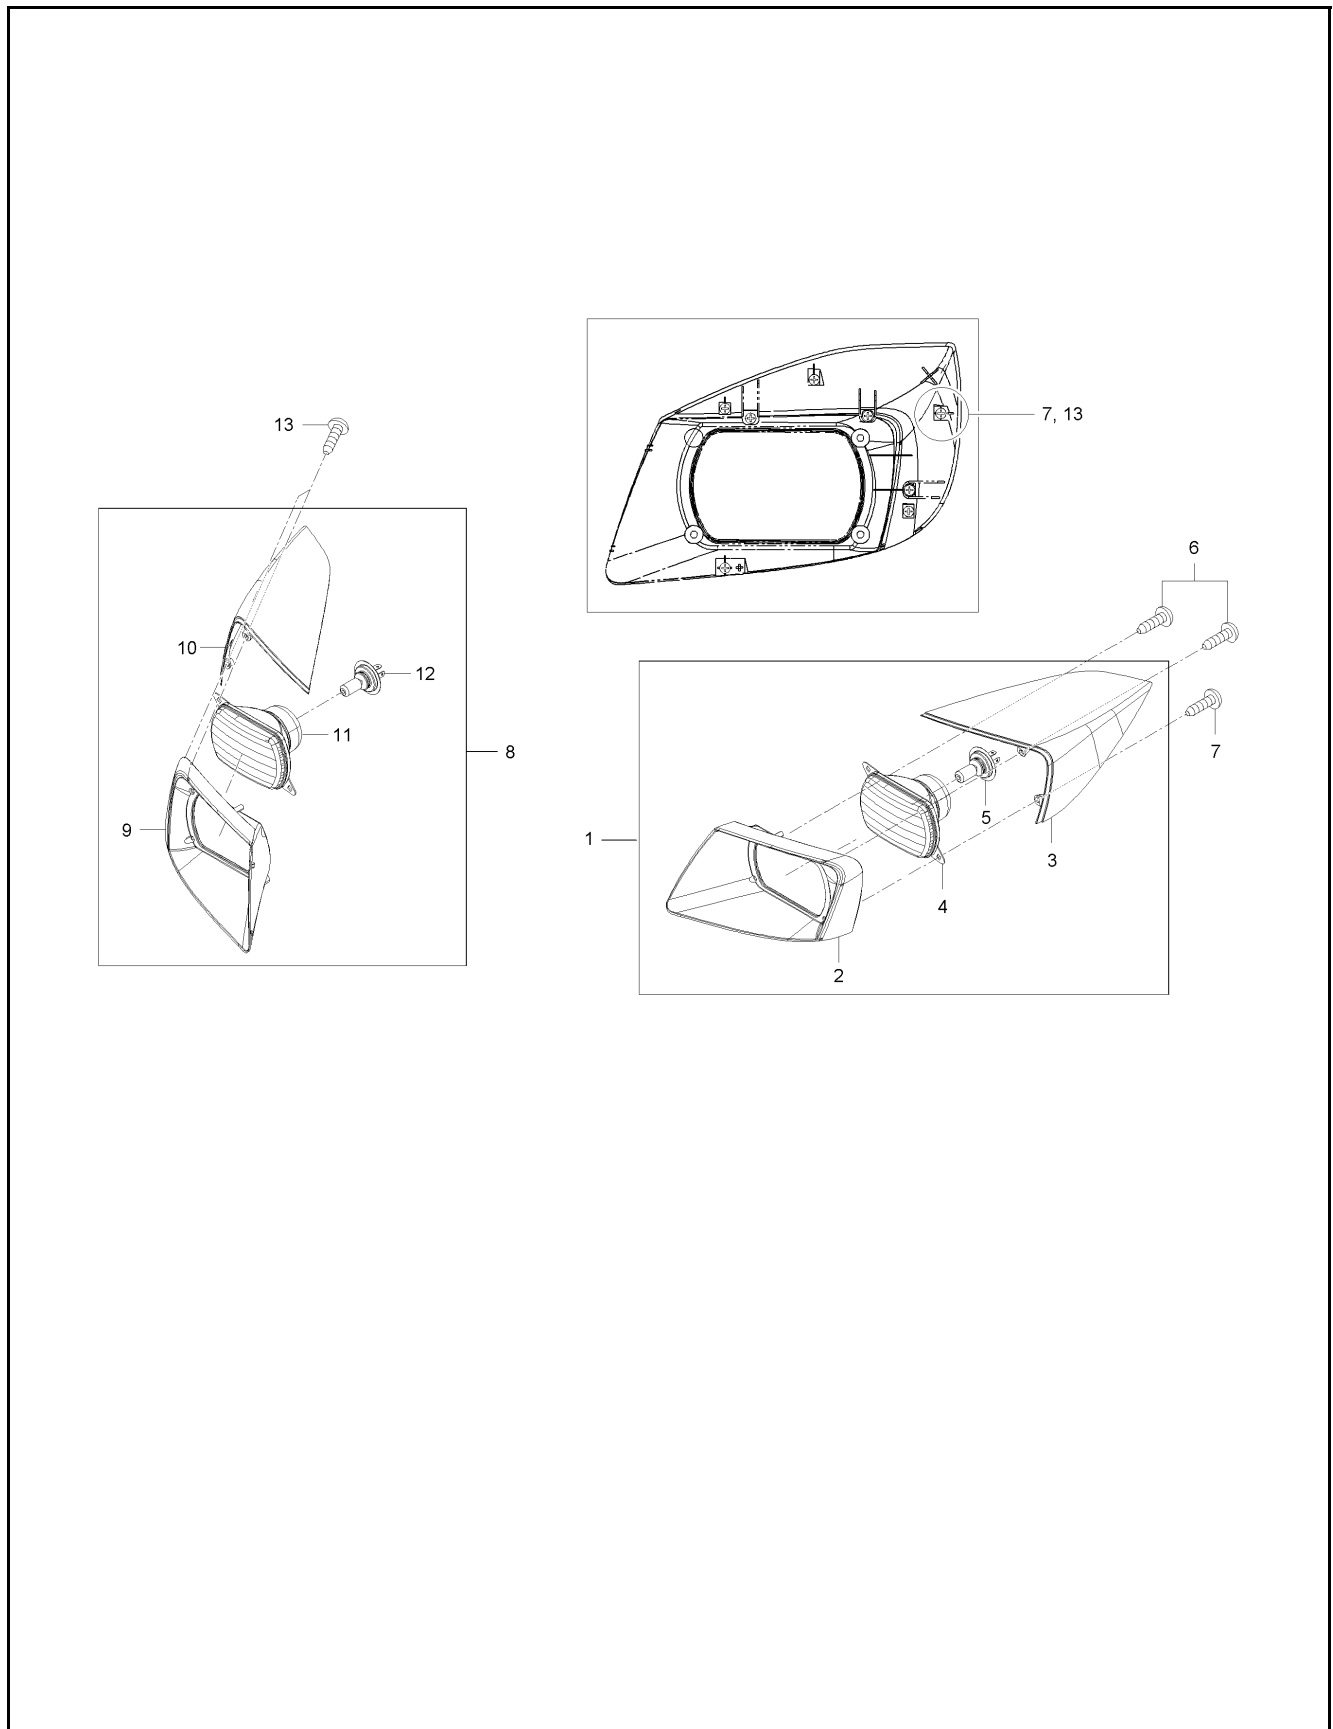

HEAD LIGHT GROUP

HEAD LIGHT GROUP

ITEM	PART NO.	DESCRIPTION	QTY	
1	DGU3215-60102	Head Light Assy (Left)	1	
2	DGU3215-60122	Bezel - Head Light Front (Left)	1	
3	DGU3215-60421	Bezel, Head Light Rear (Left)	1	
4	DGT2350-69551	Headlight	1	
5	DGT2350-69571	Bulb, 12Vx55x60W	2	
6	DGU3215-96521	Screw, Tapping	3	
7	DGU3215-96521	Screw, Tapping	4	
8	DGU3215-60112	Head Light Assy (Right)	1	
9	DGU3215-60132	Bezel - Head Light Front (Right)	1	
10	DGU3215-60431	Bezel, Head Light Rear (Right)	1	
11	DGT2350-69551	Headlight	1	
12	DGT2350-69571	Bulb, 12Vx55x60W	2	
13	DGU3215-96521	Screw, Tapping	3