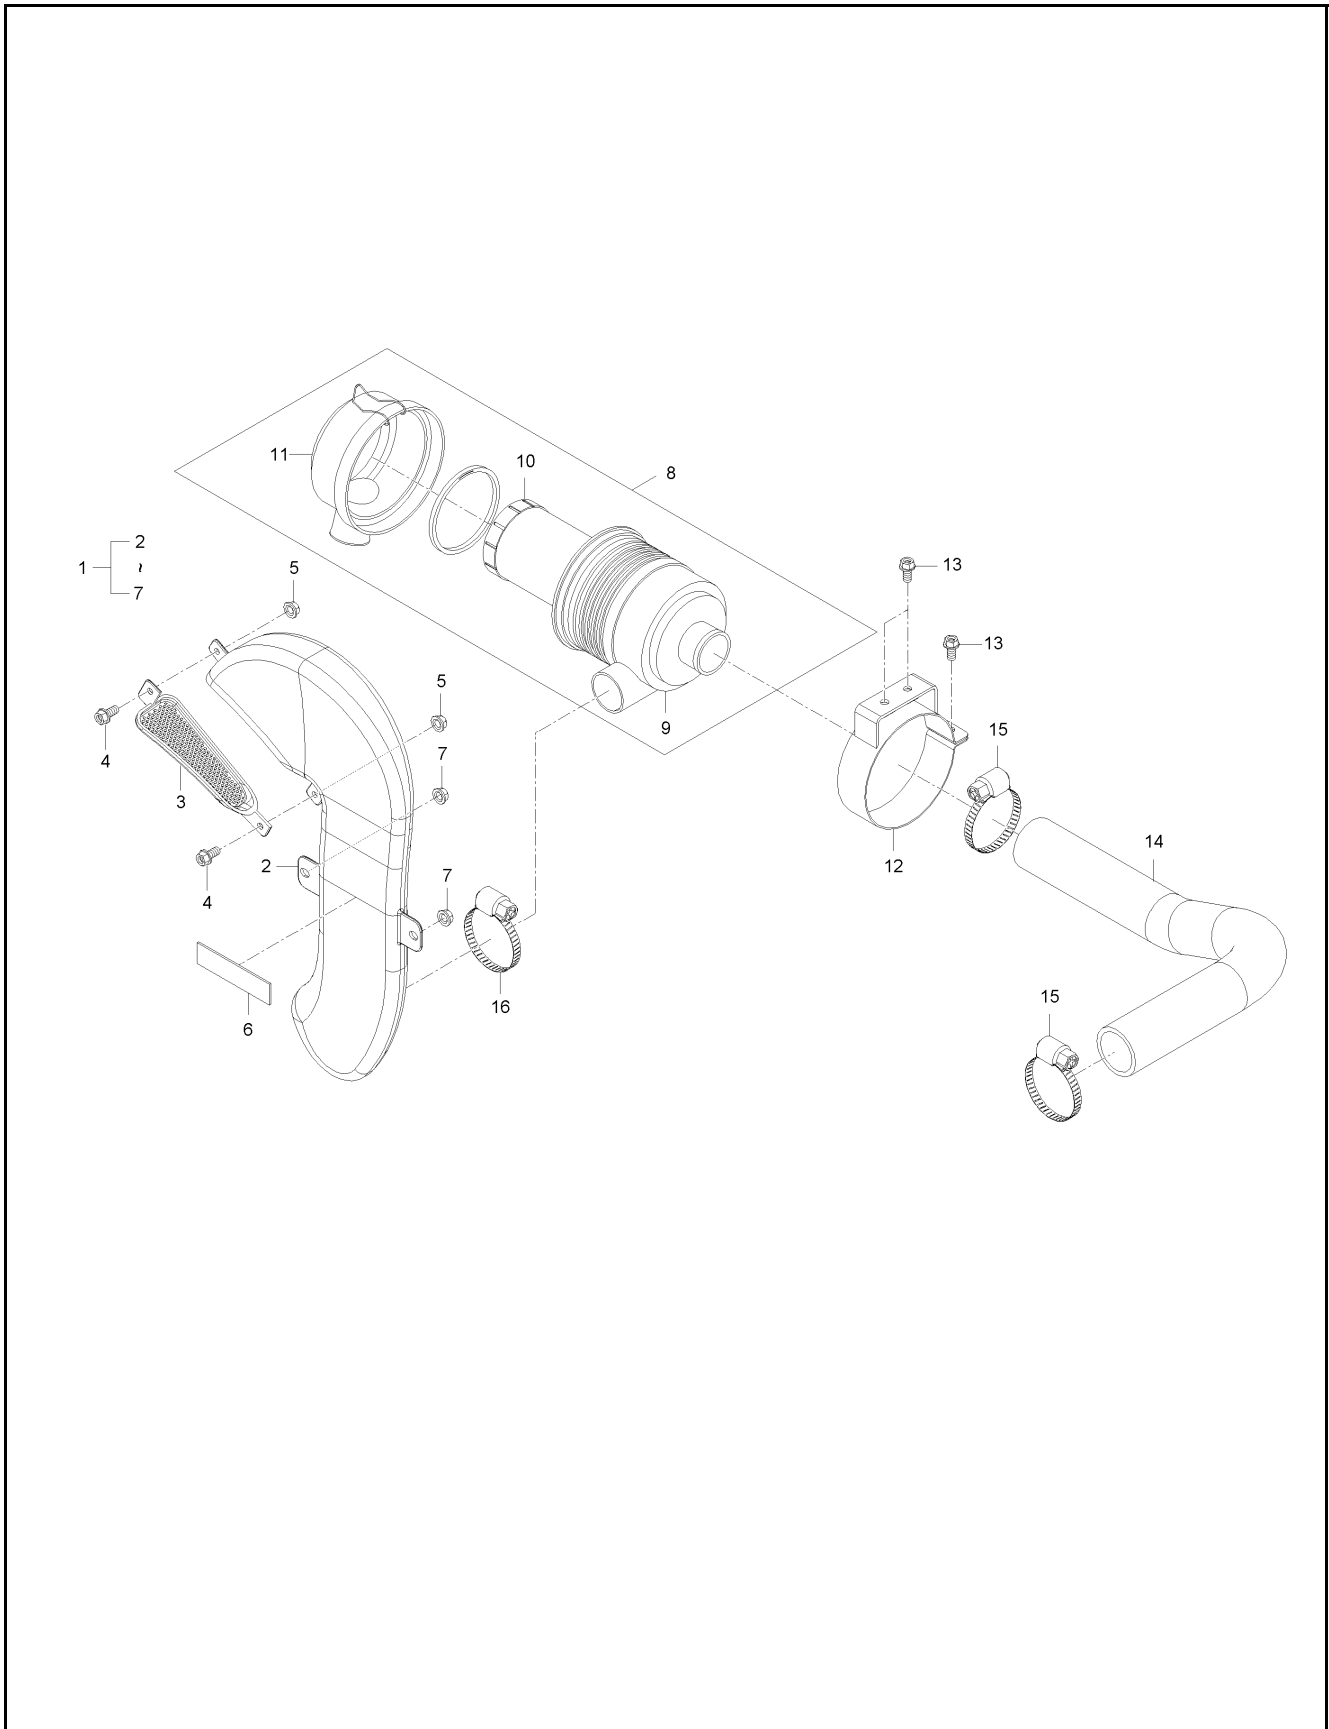

INTAKE SYSTEM GROUP

INTAKE SYSTEM GROUP

ITEM	PART NO.	DESCRIPTION	QTY	
1	DGU3215-72611	Duct Assy-air Intake	1	
2	DGU3215-72622	Duct, Air Intake	1	
3	DGU3215-72641	Cover, Duct	1	
4	DGU3215-81552	Screw (Black)	2	
5	DG02761-50060B	Flange Nut	2	
6	DGU3215-72781	Insulation, Duct, Frame	1	
7	DG02763-50080	Nut, Flange	2	
8	DGT2350-11612	Air Cleaner Assy	1	
9	DGT2350-11631	Body, Air Cleaner	1	
10	DGT2350-11641	Element Assy	1	
11	DGT2350-11651	Cover, Air Cleaner	1	
12	DGU3210-73321	Band Assy - Air Cleaner	1	
13	DG01754-50816	Bolt, Flange	3	
14	DGU3215-73391	Elbow Hose	1	
15	DG09318-89058	Hose Clamp	2	
16	DG09318-87051	Hose Clamp	1