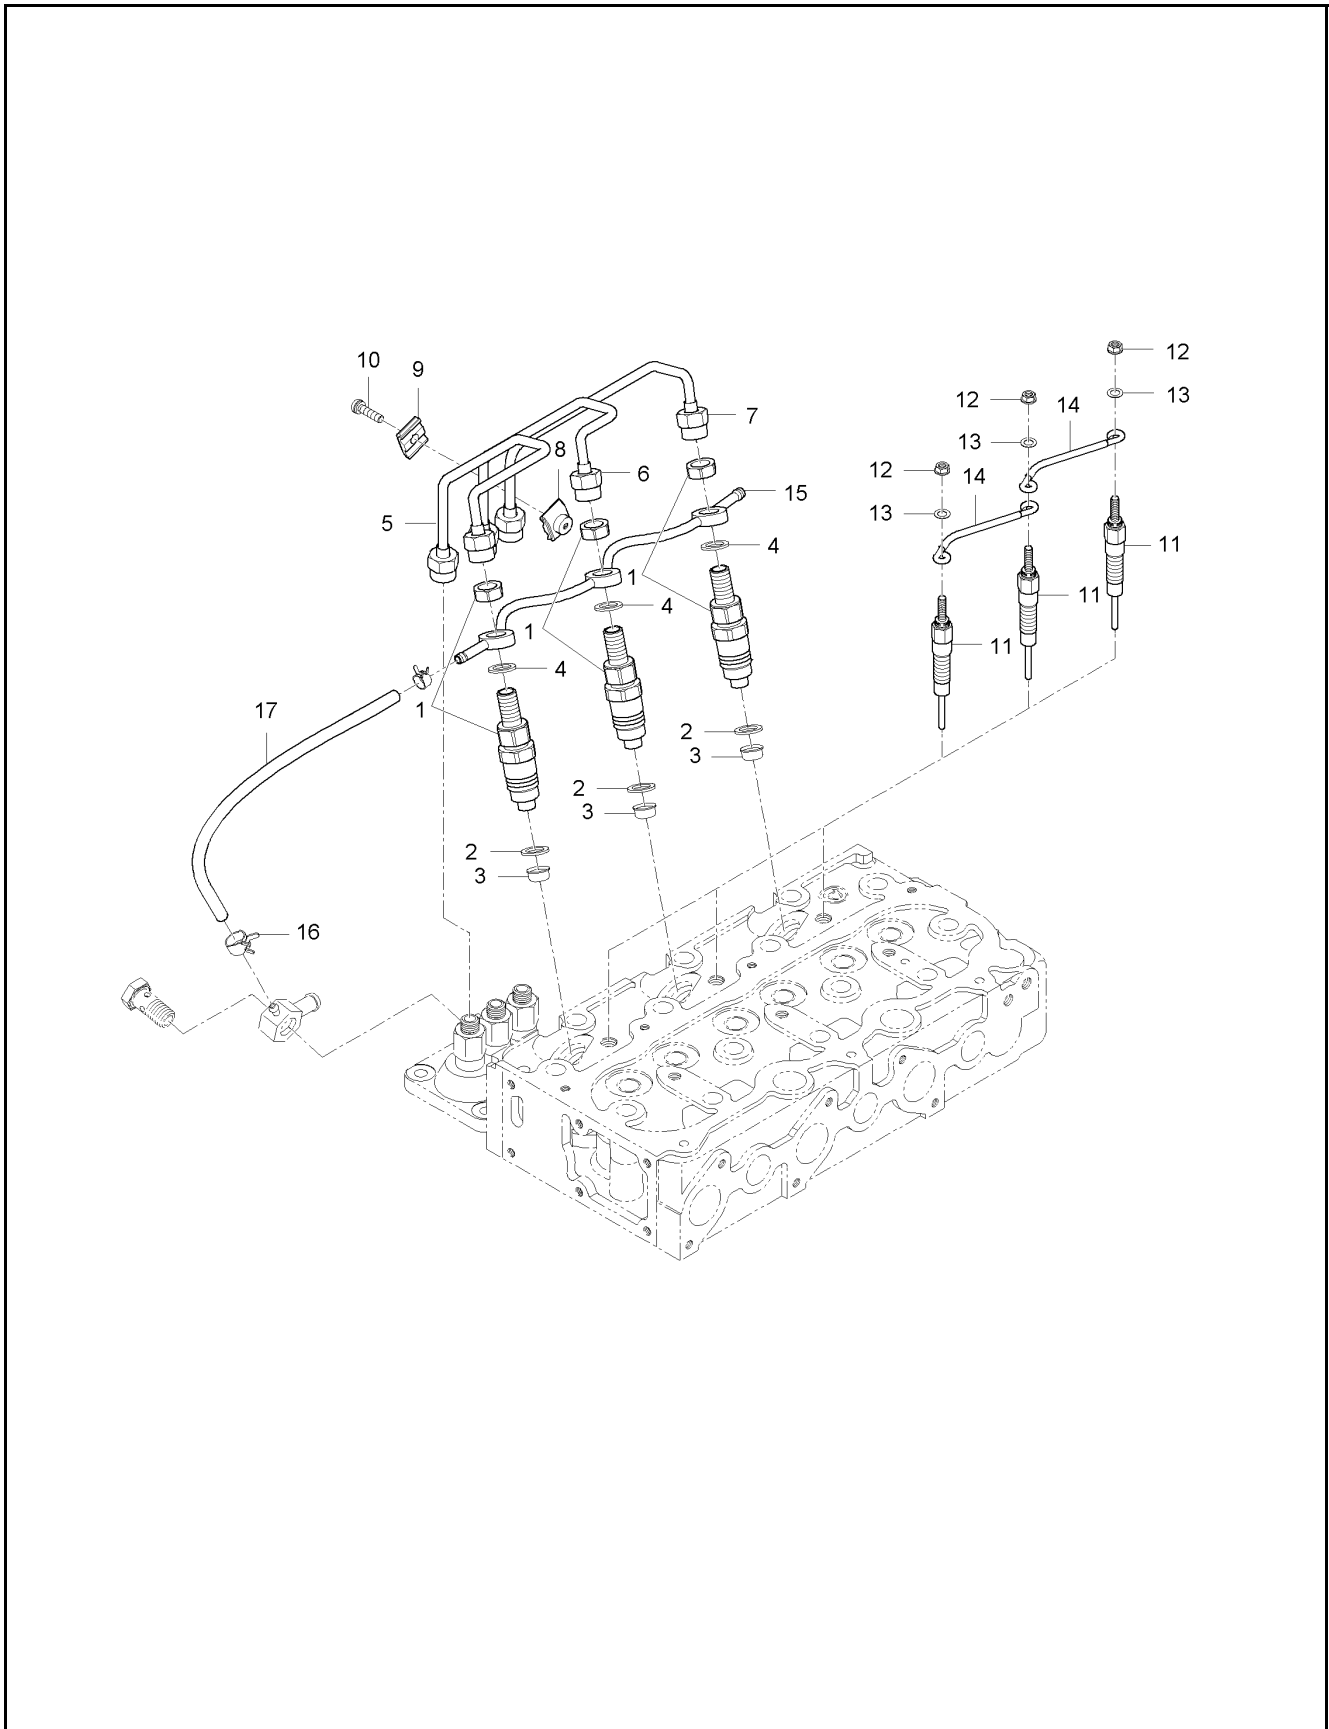

NOZZLE HOLDER GROUP

NOZZLE HOLDER GROUP

ITEM	PART NO.	DESCRIPTION	QTY	
1	DGE6300-53005	Nozzle Holder Assy	3	
2	DGE6300-53021	Gasket	3	
3	DGE6300-53651	Seal, Heat Shield	3	
4	DGE6300-53621	Gasket	3	
5	DGE5775-53711	Tube 1, Injection	1	
6	DGE5775-53721	Tube 2, Injection	1	
7	DGE5775-53731	Tube 3, Injection	1	
8	DG15121-5385-2	Clamp 1, Tube	2	
9	DGT4815-67371	Holder, Tube	2	
10	DG03024-50520	Screw, Washer	2	
11	DGE5760-65511	Glow Plug	3	
12	DG02761-50040	Nut, Flange	3	
13	DG04012-50050	Washer, Plain	3	
14	DGE5760-65562	Cord, Glow Plug	2	
15	DGE5760-42502	Overflow Hose Assy	1	
16	DG09318-88080	Clamp, Hose	2	
17	DG09661-40200	Hose, Fuel	1