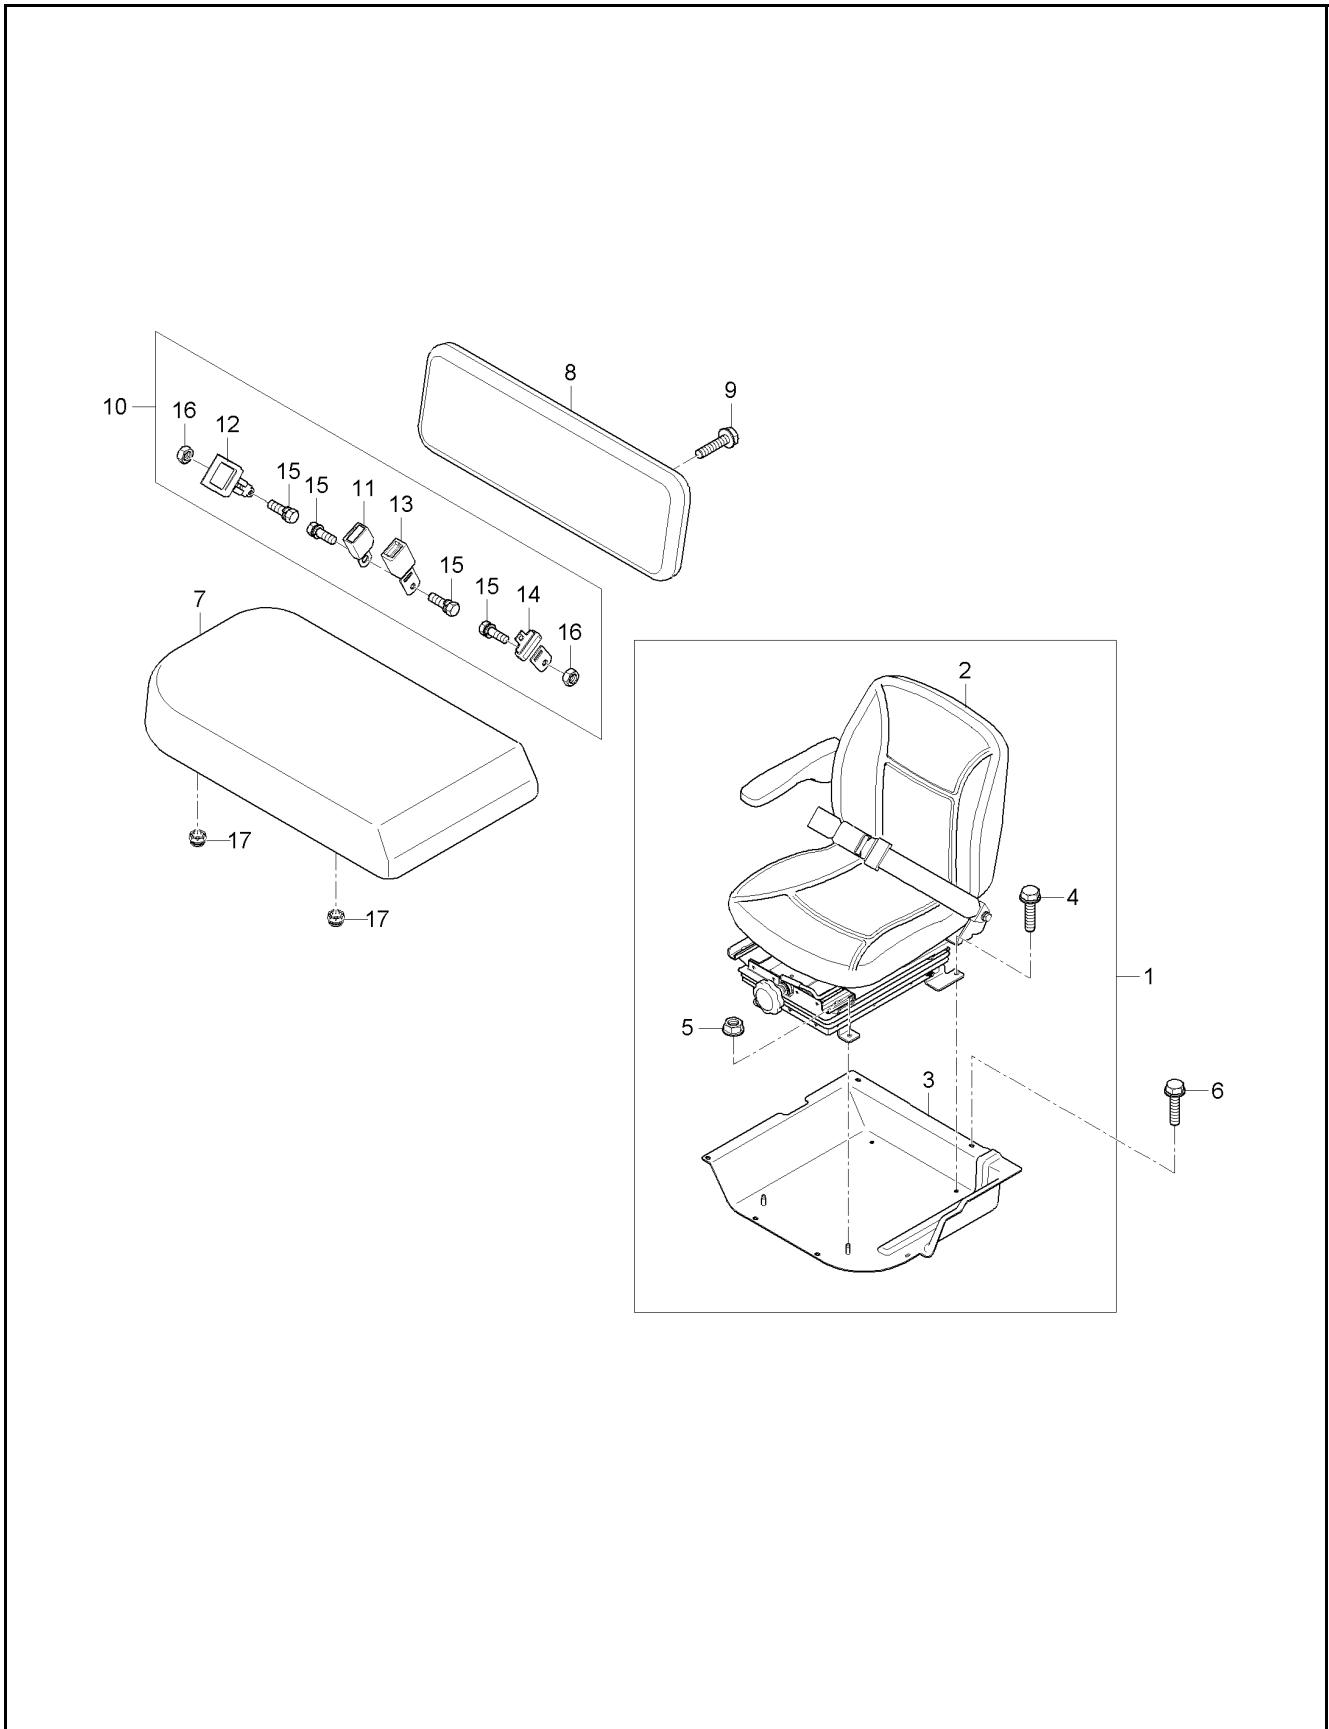

SEAT GROUP (WITH SUS)

SEAT GROUP (WITH SUS)

ITEM	PART NO.	DESCRIPTION	QTY	
1	DGU3233-83001	Driver Seat Ass'y(U3-2)	1	
2	DGU3233-83101	Suspension Seat Ass'y	1	
3	DGU3230-83301	Drive Seat Plate Assy	1	
4	DG01125-50825B	Bolt	2	
5	DG02763-50080B	Flange Nut	2	
6	DG01125-50825B	Bolt	2	
7	DGU3230-84001	Seat Cushion, Ass'y(2pt)	1	
8	DGU3230-85001	Seat Back Assy	1	
9	DG01754-50816B	Flange Bolt	6	
10	DGU3230-86001	Safety Belt Ass'y	1	
11	DGU3215-86201	Buckle	1	
12	DGU3215-86211	Safety Belt	1	
13	DGU3215-86221	Buckle, Middle	1	
14	DGU3215-86231	Safety Belt, Middle	1	
15	DG01133-51025B	Bolt	4	
16	DG02176-50100B	Nut	4	
17	DGU3215-83701	Seat Rubber Mount	2