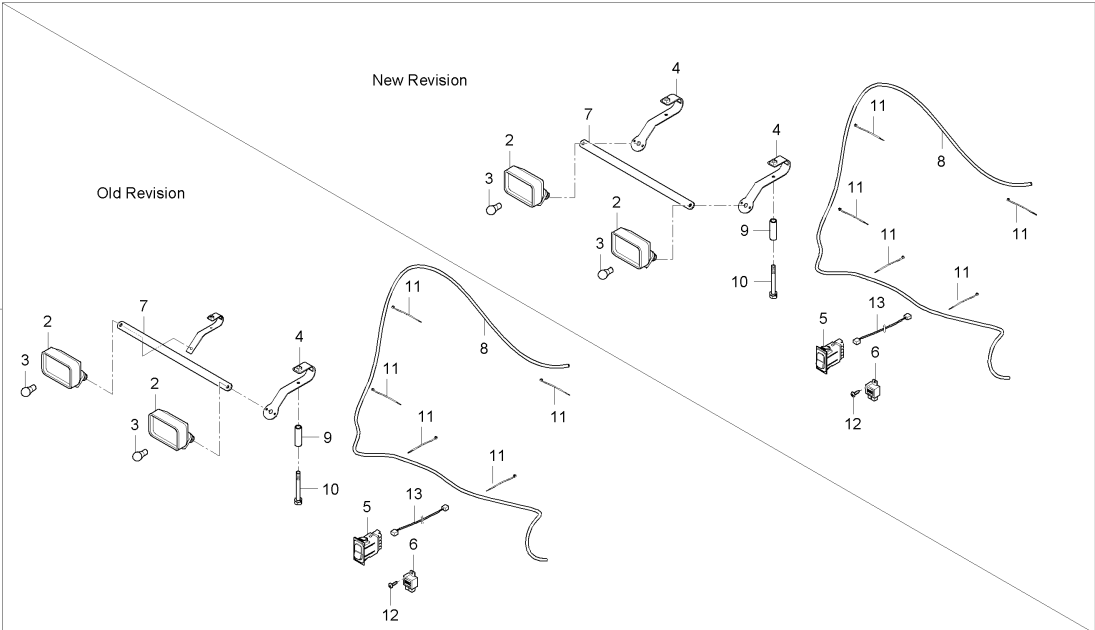

WORKING LAMP GROUP (OPTION)

WORKING LAMP GROUP (OPTION)

ITEM	PART NO.	DESCRIPTION	QTY	
1	DGU3215-60304	Working Lamp Kit	1	
2	DGT4930-69802	Working Light Assy, Fr	2	
3	DGT4620-69251	Bulb, Halogen 12vx35w	1	
4	DGU3215-60362	Working Lamp Conn Brkt Assy	2	
5	DGT4935-54221	Switch Working Lamp	1	
6	DGT4351-43101	Accessory Relay Assy	1	
7	DGU3215-60381	Guade, Work Lamp Bracket	1	
8	DGU3215-60391	Assy Wire Harness Working Lamp	1	
9	DGU3215-60401	Bush	2	
10	DG01123-50865	Bolt, Washer	2	
11	DGT2198-82561	Band, Cord	7	
12	DG03054-50516	Screw	1	
13	DGU3215-60411	Ass'y Wire Harness Switch	1