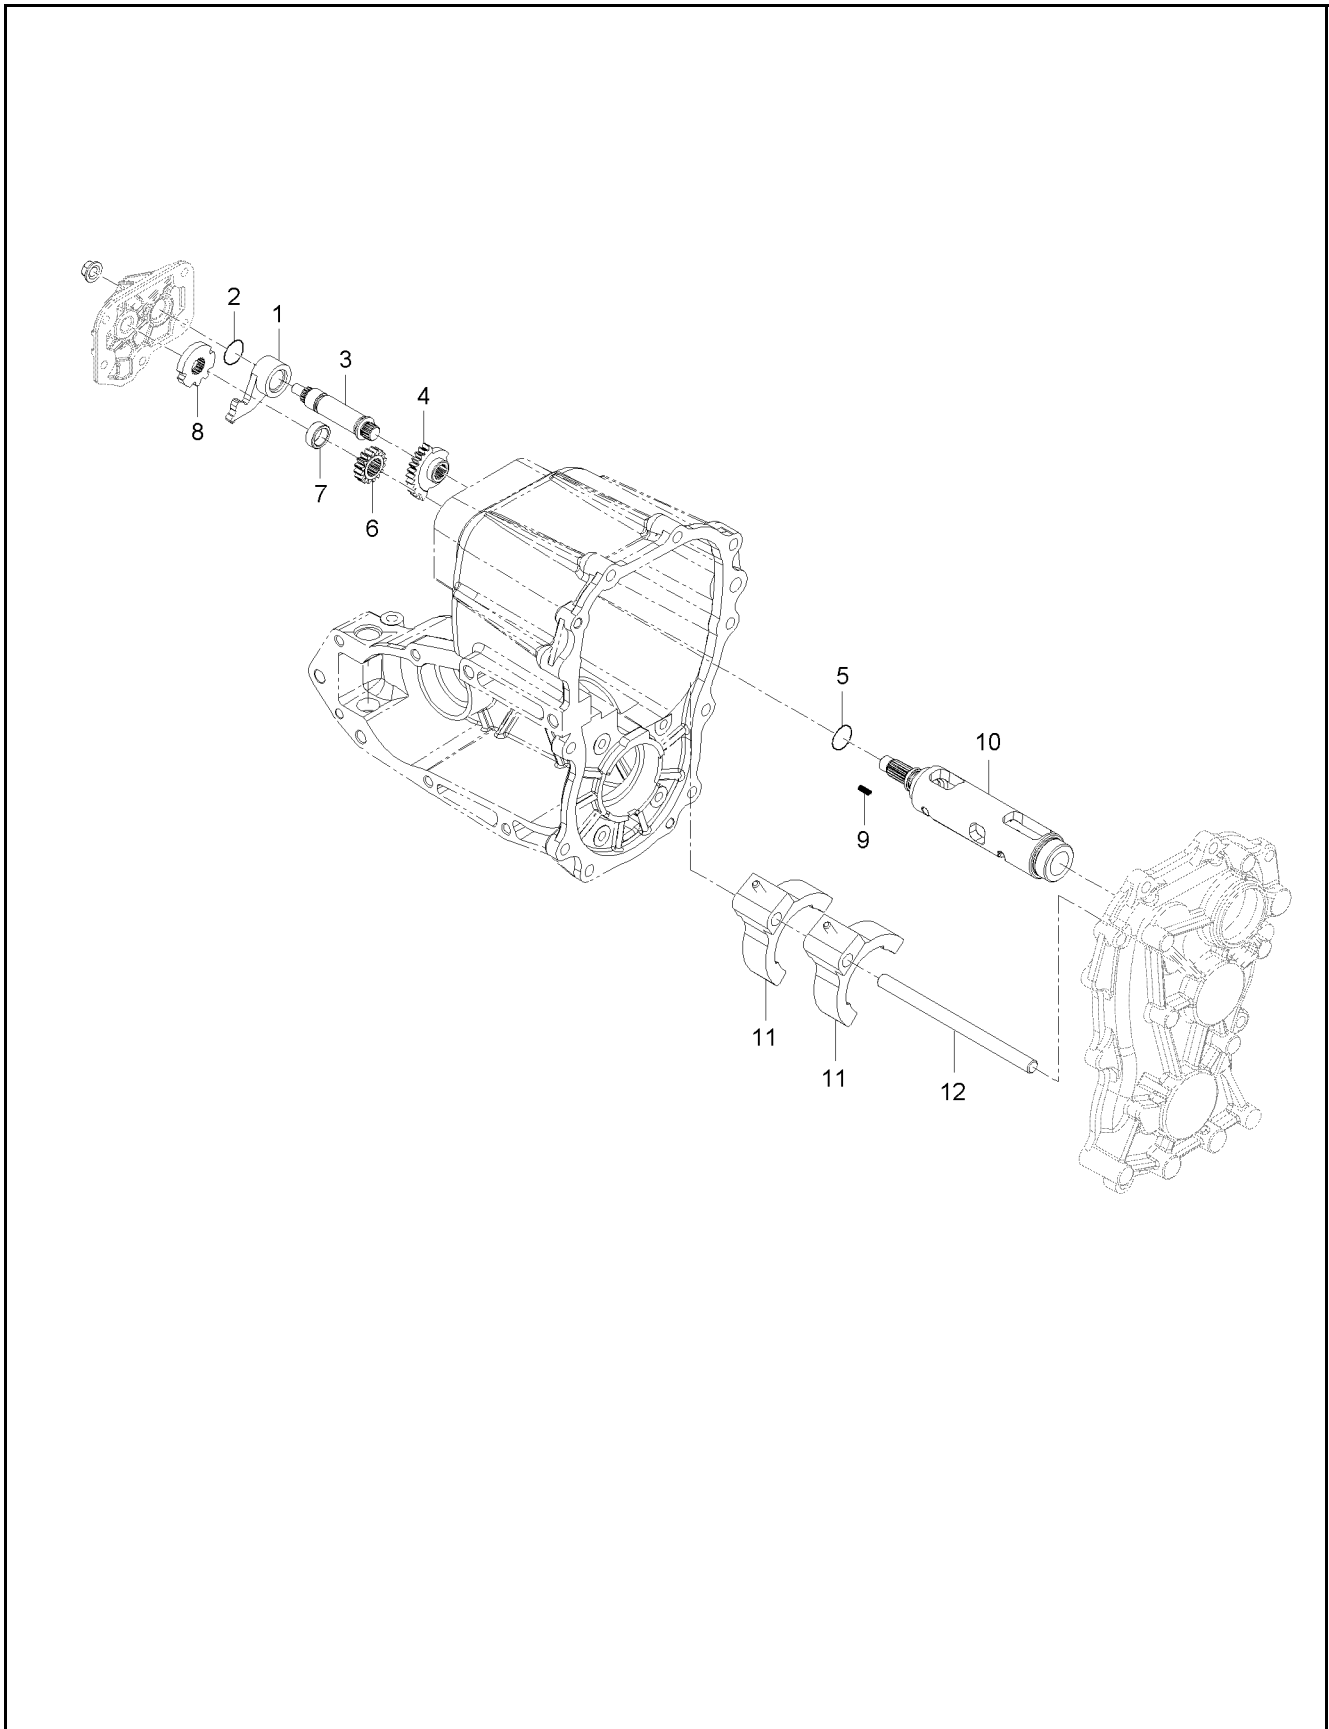

SHIFT FORK GROUP

SHIFT FORK GROUP

ITEM	PART NO.	DESCRIPTION	QTY	
1	DGU3215-17211	Arm, Lock	1	
2	DG04811-00120	O Ring	1	
3	DGU3215-17231	Shaft	1	
4	DGU3215-17251	Gear 33	1	
5	DG04811-00150	O Ring	1	
6	DGU3215-17421	Gear 16	1	
7	DGU3215-17431	Spacer	1	
8	DGU3215-17442	Disc, Shift	1	
9	DGU3215-17451	Friction Spring	1	
10	DGU3215-18212	Lever, Guide S, Change	1	
11	DGU3215-18314	Fork	2	
12	DGU3215-18351	Rod, Fork	1