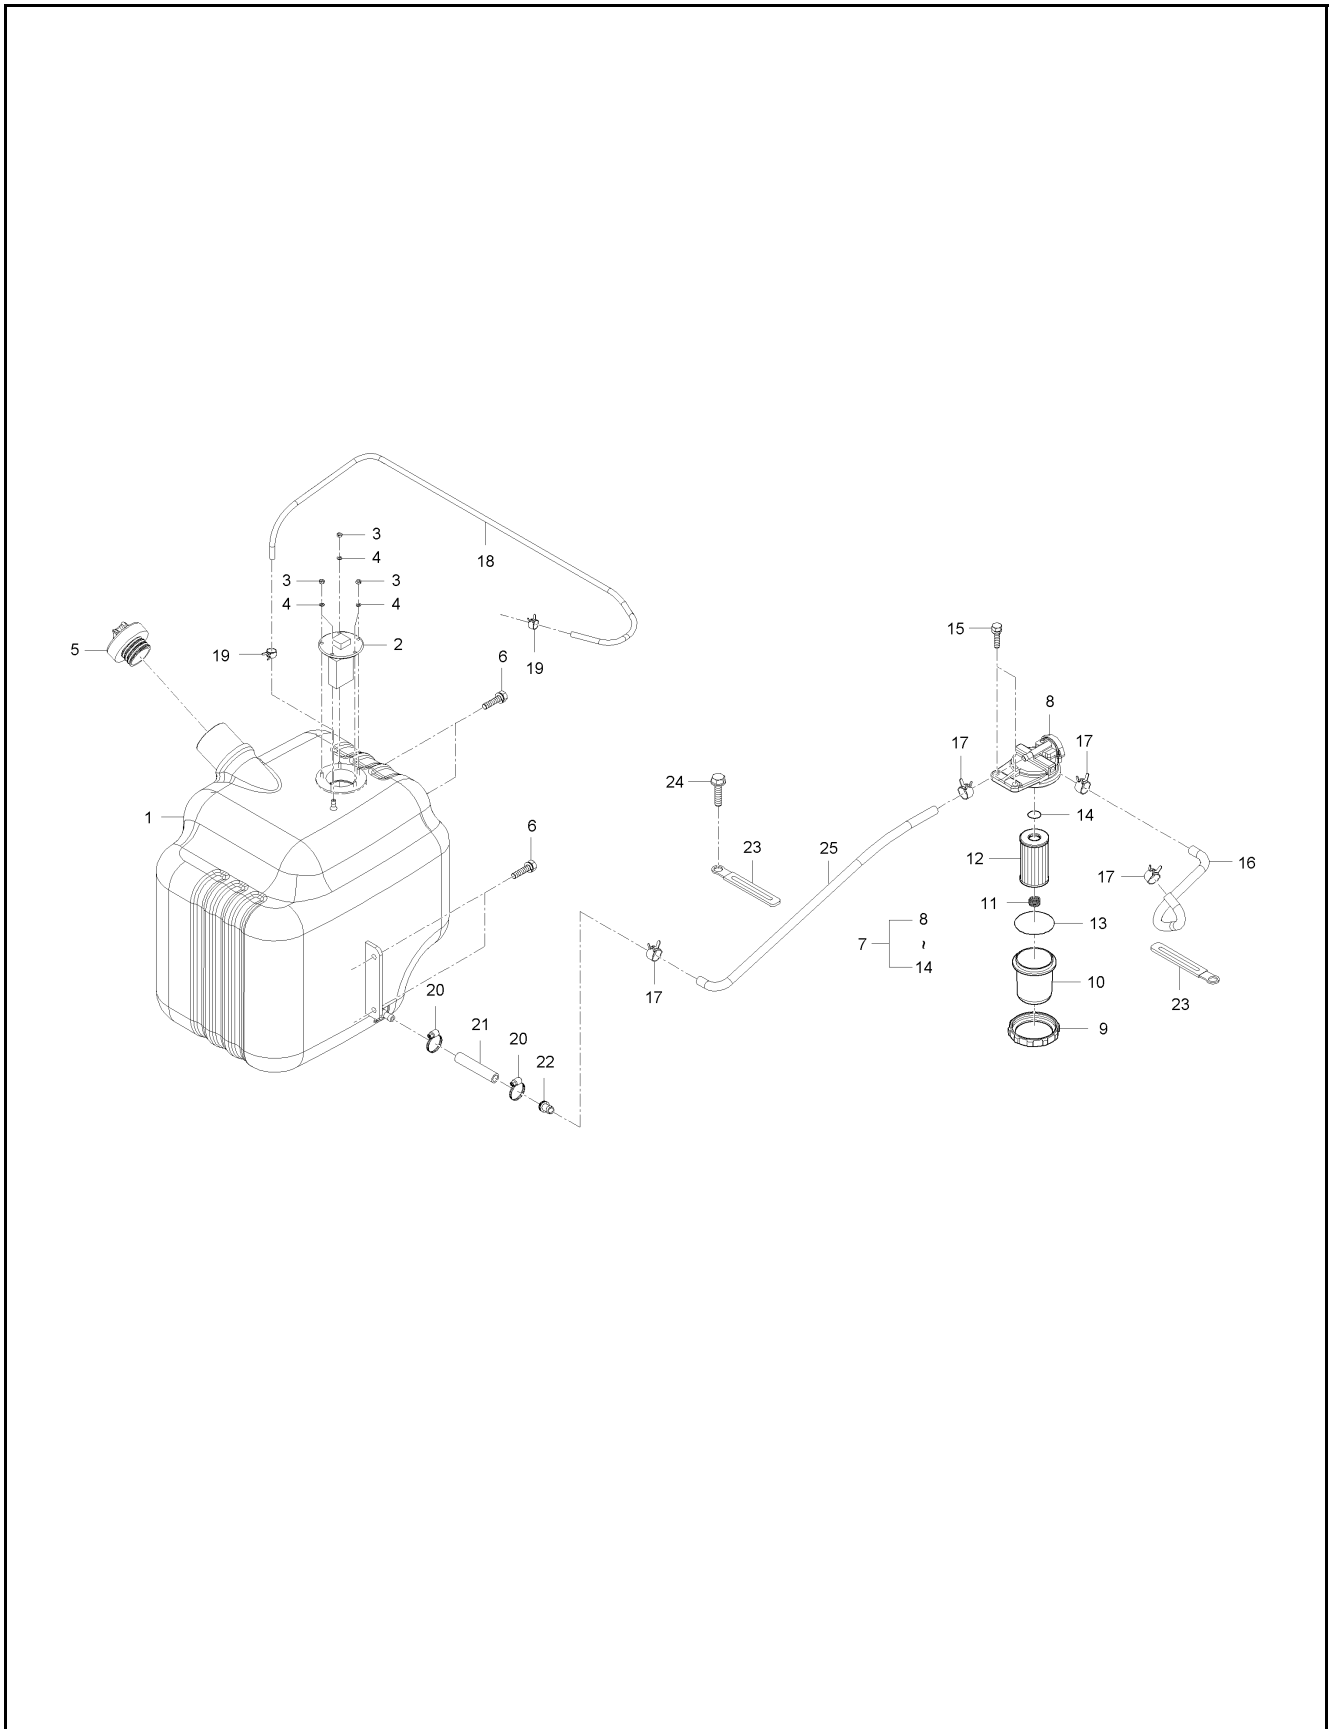

PARTS MANUAL

FUEL SYSTEM GROUP

FUEL SYSTEM GROUP

ITEM	PART NO.	DESCRIPTION	QTY	
1	DGU3210-71011	Fuel Tank Complete	1	
2	DGU3215-71101	Fuel Tank Assy	1	
3	DGU3210-71171	Hose	1	
4	DGU3210-71181	Reducer	1	
5	DG09318-89035	Hose Clamp	2	
6	DGU3215-69921	Unit, Fuel	1	
7	DG02054-50040	Nut	5	
8	DG04512-50040	Washer, Spring	5	
9	DGU3210-71191	Ass'y, Fuel Cap	1	
10	DG01754-50820	Flange Bolt	4	
11	DGT4682-25732	Fuel Filter Assy	1	
12	DG84612-4315-1	Nut	1	
13	DGT4240-43134	Pot, Filter	1	
14	DG84612-4393-0	Spring	1	
15	DGT4682-43172	Filter, Fuel	1	
16	DG04811-00650	O Ring	1	
17	DG04811-10290	O Ring	1	
18	DG01125-50825	Bolt, Washer	2	
19	DGU3215-71382	Hose, Fuel	1	
20	DGU3215-71392	Hose, Filter To Pump	1	
21	DG14911-4275-1	Clip, Tube	4	
22	DGU3215-71331	Hose, Fuel Return	1	
23	DG09318-88080	Clamp, Hose	2	
24	DG34150-2939-1	Clam, Wire	1	
25	DG01754-50612	Bolt, Flange	1	
26	DG02763-50080	Nut, Flange	4	
27	DGT2198-82551	Band,cord	1	
28	DG37150-3447-1	Clamp,cord	1