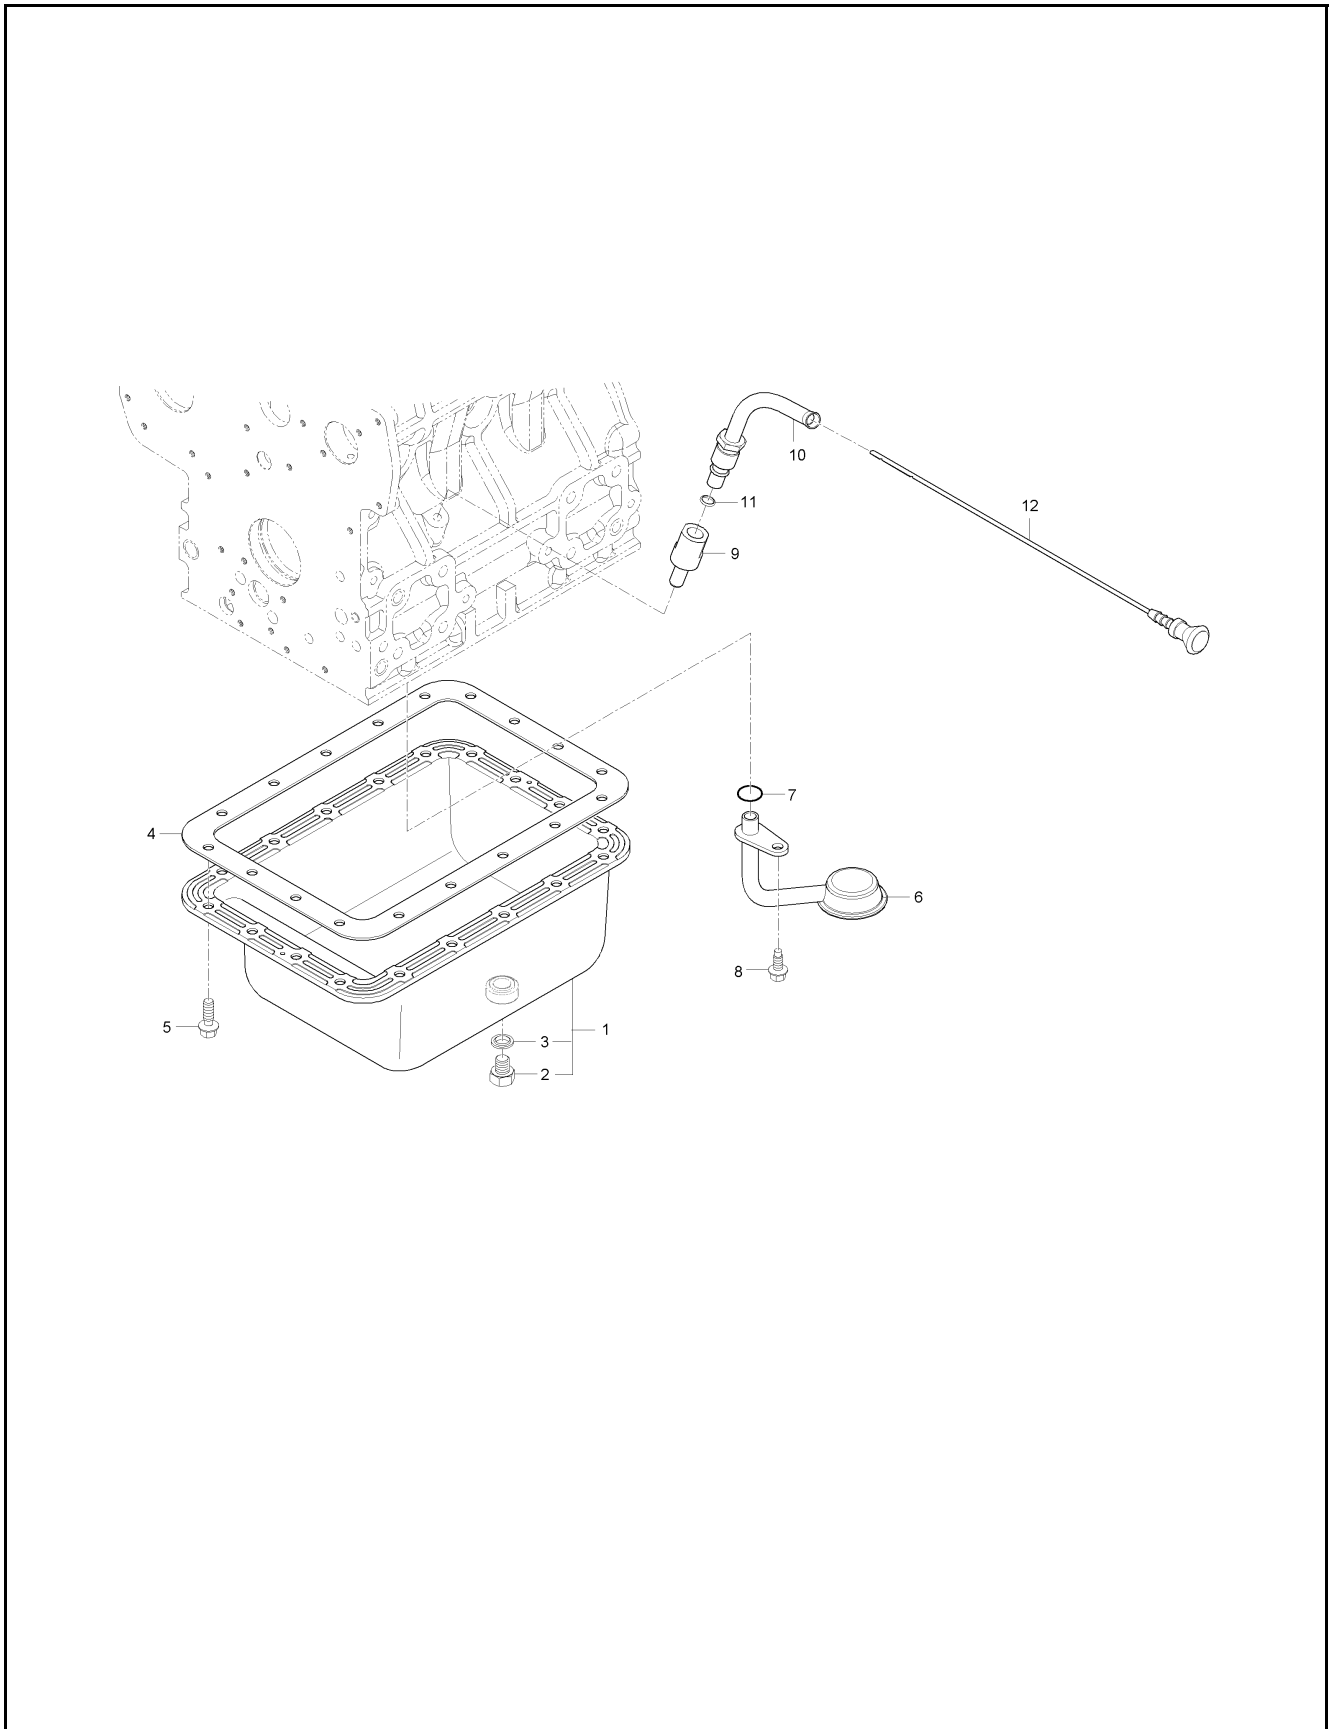

OIL PAN GROUP

OIL PAN GROUP

ITEM	PART NO.	DESCRIPTION	QTY	
1	DGE5775-A0072	Assy Fan,oil	1	
2	DGE1100-33752	Plug, Oil Drain	1	
3	DGE6303-33661	Gasket	1	
4	DGE5700-01624	Gasket, Oil Pan	1	
5	DGE5700-91094	Bolt	18	
6	DGE5775-32111	Filter 1, Oil	1	
7	DG04811-00140	O Ring	1	
8	DG01654-50820	Bolt, Flange With Pin	1	
9	DGE5752-35692	Guide, Oil Gauge	1	
10	DGE5752-36422	Guide Pipe, Oil Gauge	1	
11	DGE7310-36431	Packing	1	
12	DGE5752-36412	Oil Gauge	1