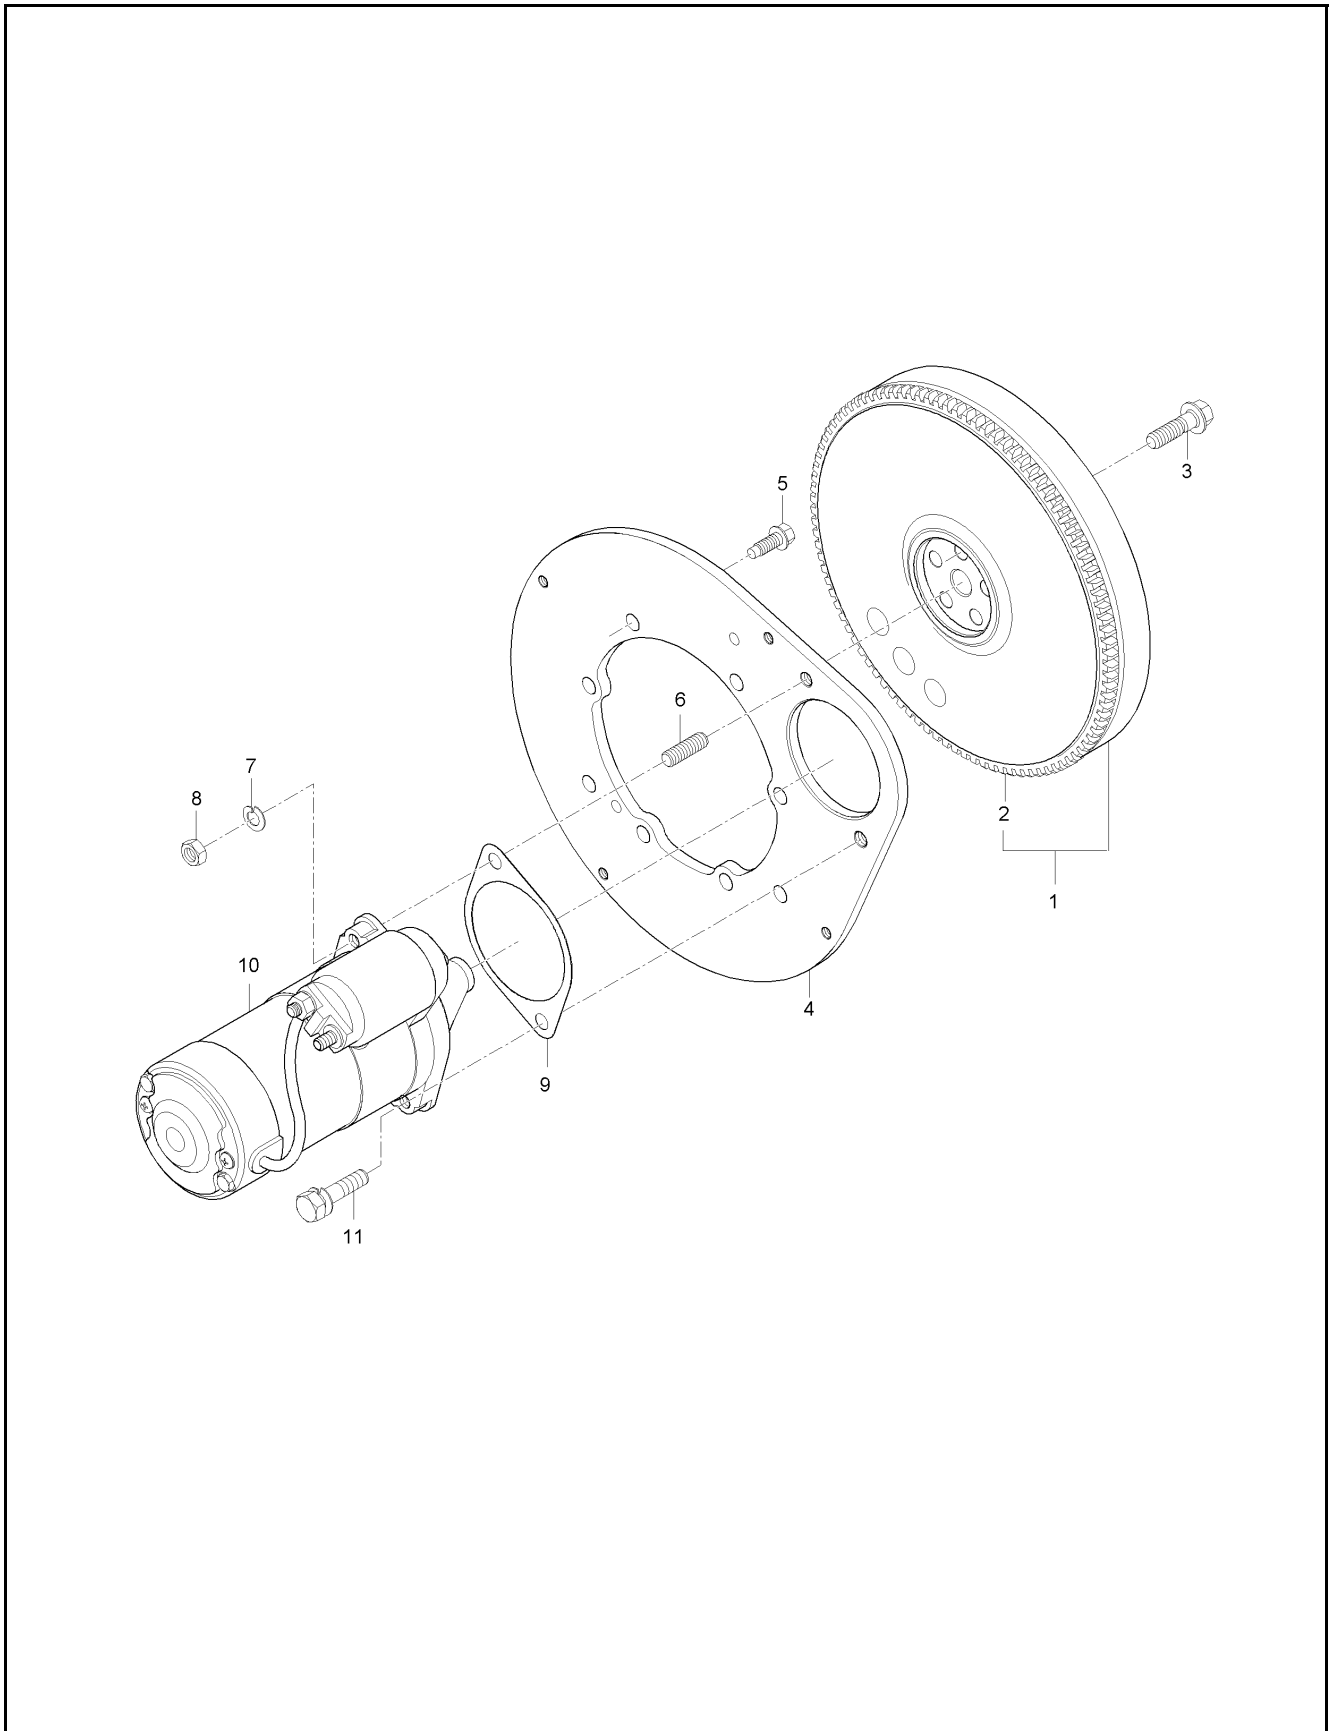

FLYWHEEL GROUP

FLYWHEEL GROUP

ITEM	PART NO.	DESCRIPTION	QTY	
1	DGE5775-25012	Flywheel Assy	1	
2	DGE5250-63821	Ring Gear	1	
3	DGE5743-25161	Bolt, Flywheel	5	
4	DGE5775-04621	Plate, Rear End	1	
5	DG01517-51028	Stud	1	
6	DG02176-50100	Nut	1	
7	DG04512-50100	Washer, Spring	1	
8	DGE5752-91141	Bolt, Flange With Pin	8	
9	DGE5700-51162	Gasket	1	
10	DGE5760-63011	Start Motor Assy	1	
11	DG01133-51030	Bolt, Washer	1