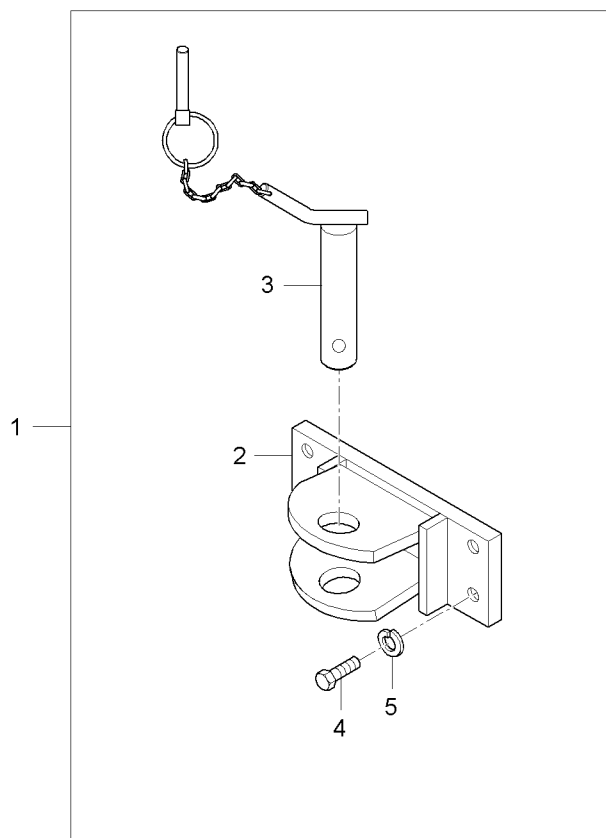

FRONT HITCH GROUP (EEC)- STD

FRONT HITCH GROUP (EEC)- STD

ITEM	PART NO.	DESCRIPTION	QTY	
1	DGU3230-97201	Front Hitch Kit	1	
2	DGU3230-97211	Assy, Front Hitch	1	
3	DGT2611-50041	Pin, Connecting	1	
4	DG01176-51245	Bolt	4	
5	DG04512-50120	Washer, Spring	4