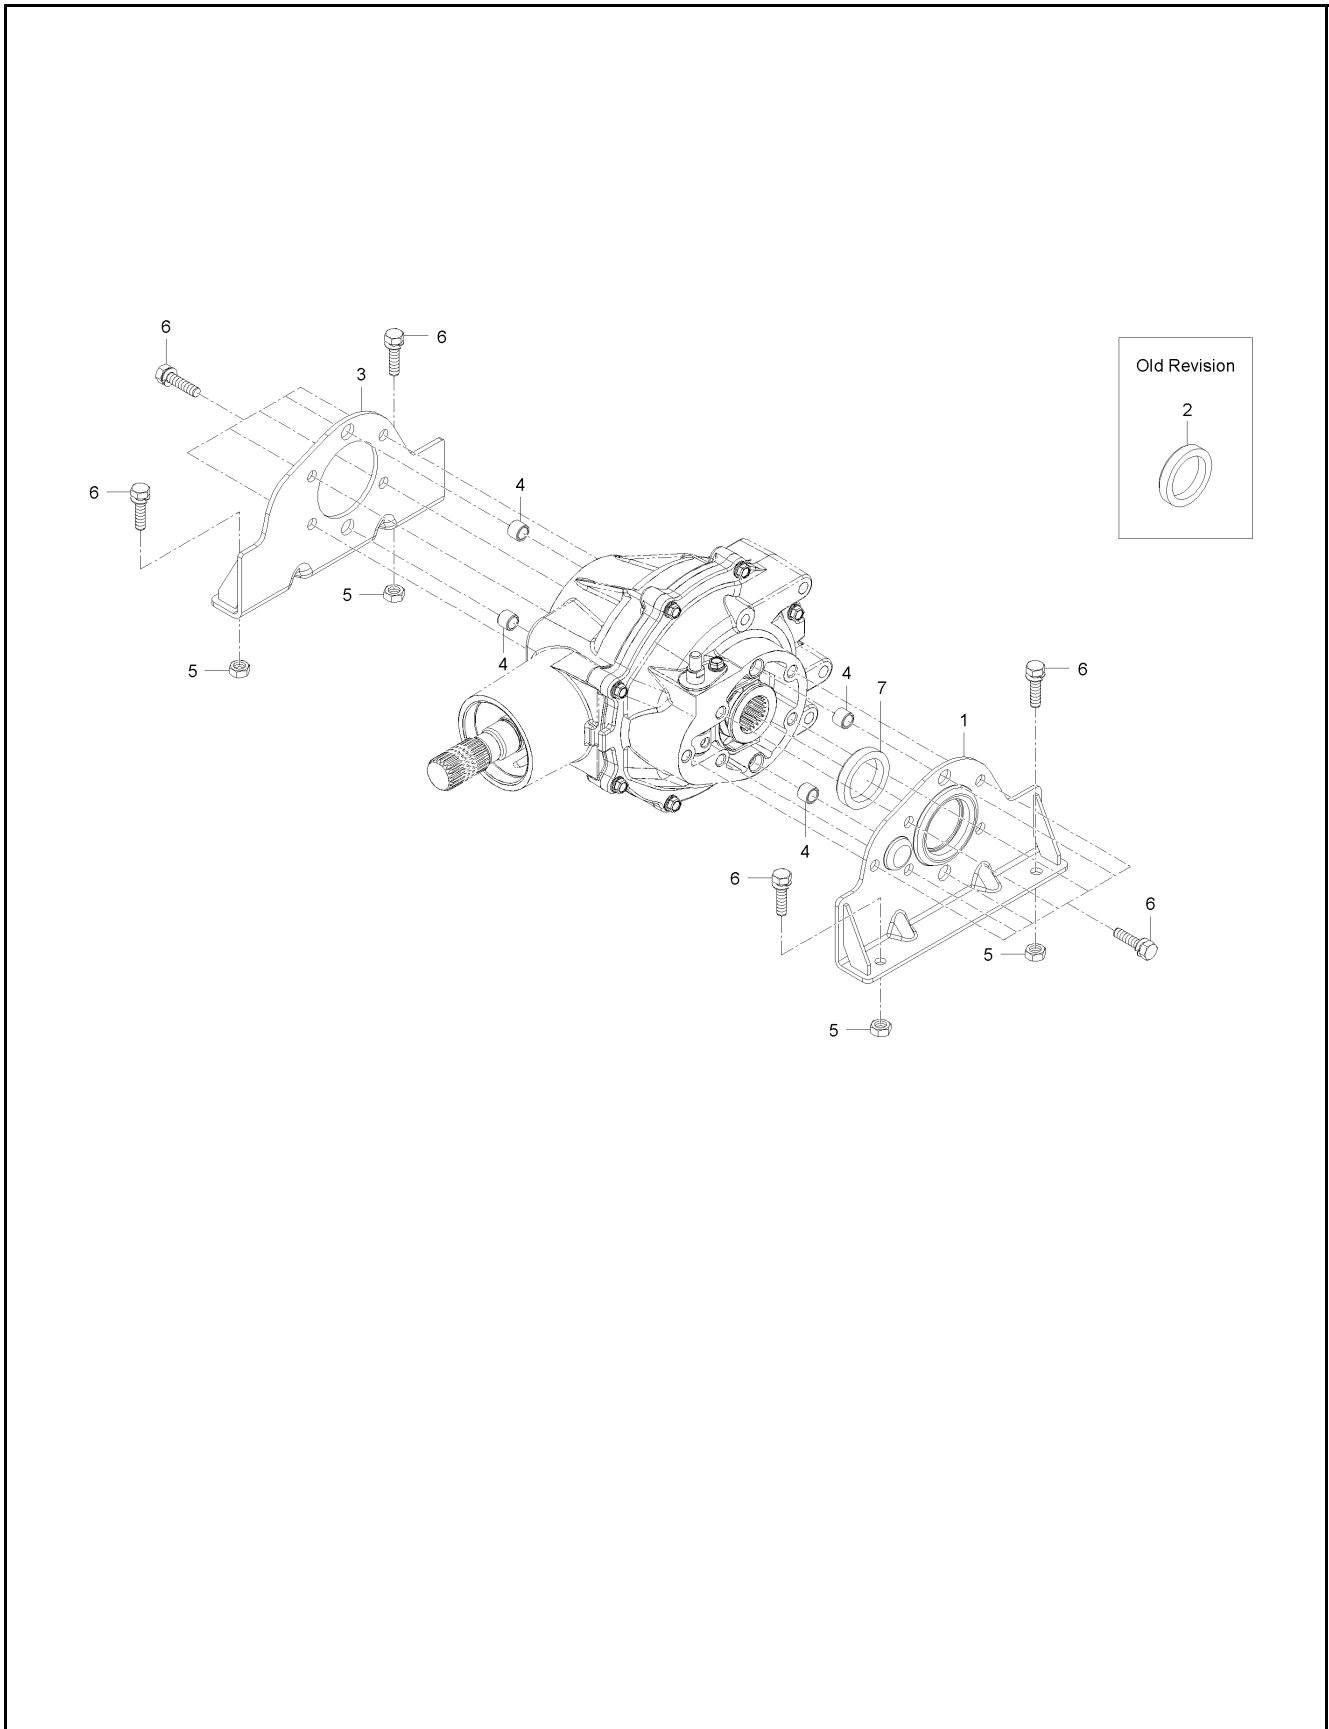

REAR DIFFERENTIAL GROUP

REAR DIFFERENTIAL GROUP

ITEM	PART NO.	DESCRIPTION	QTY	
1	DGU3210-19211	Bracket Assy - Rear Diff. LH	1	
2	DGU3215-13221	Oil Seal (38*54*9.5)	1	
3	DGU3210-19271	Bracket Assy - Rear Diff., RH	1	
4	DGU3210-19291	Bushing, Centering	4	
5	DG02771-50100	Nut	4	
6	DG01135-51025	Bolt, Washer	17	
7	DGU3215-13221	Oil Seal (38*54*9.5)	1