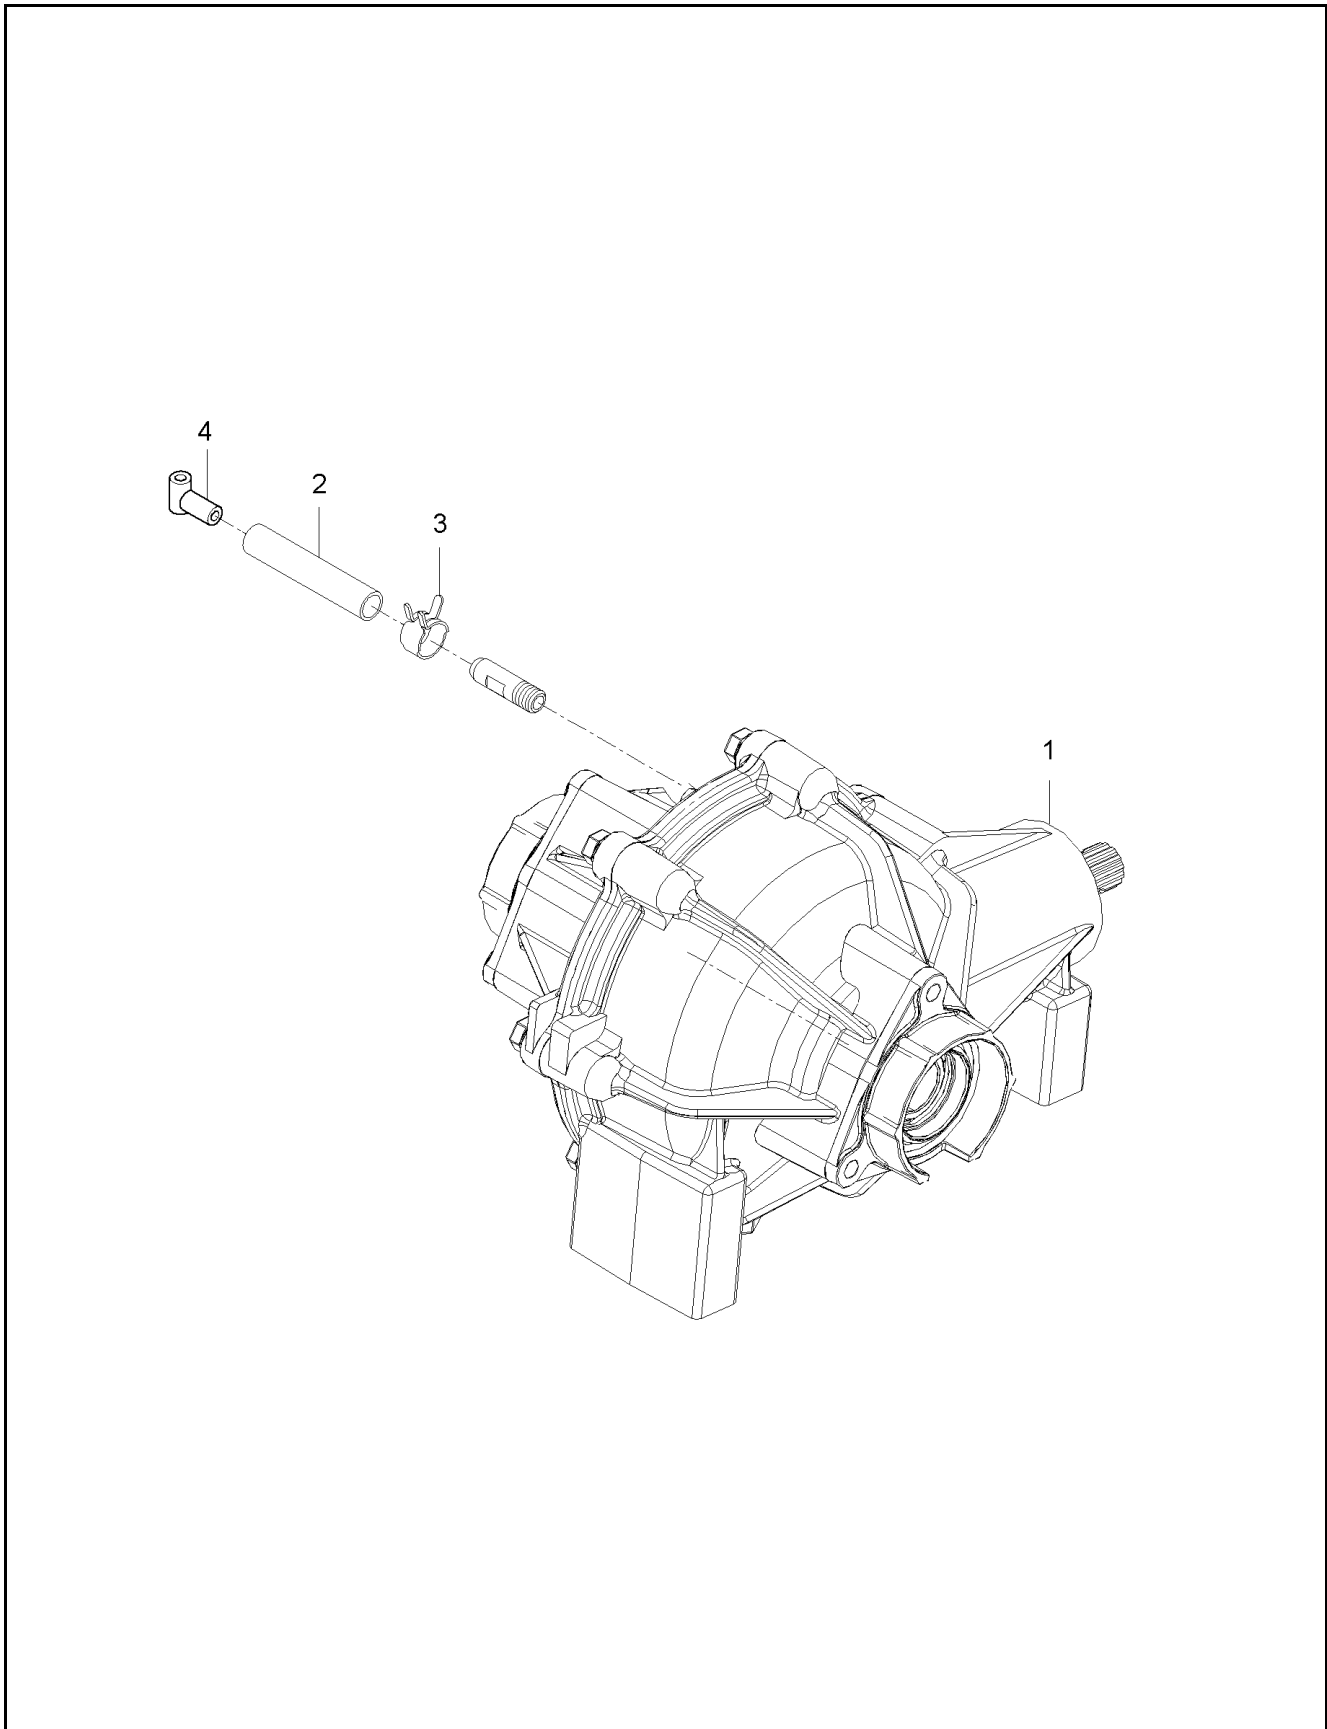

FRONT AXLE GROUP

FRONT AXLE GROUP

ITEM	PART NO.	DESCRIPTION	QTY	
1	DGU3215-A5001	Front Axle Case Assy	1	
2	DGU3215-16613	Hose, Over Flow	1	
3	DG14911-4275-1	Clip, Tube	1	
4	DGU3215-16621	Connector, Air Breather	1