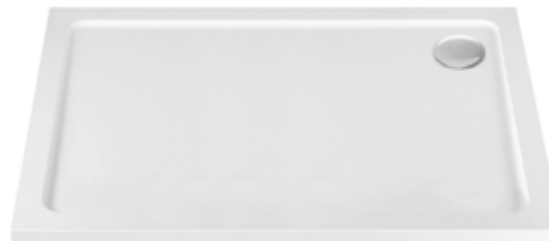

manufacturer: **Rea**
series: **Porta**
- acrylic shower tray
- white
- h= 5 cm
- 80x100

manufacturer: **Durasan**
series: **Primo**
- linear drain 750 mm