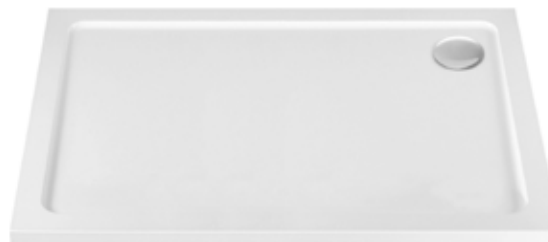

manufacturer: **Rea**
series: **Porta**
- acrylic shower tray
- white
- h= 5 cm
- 80x100