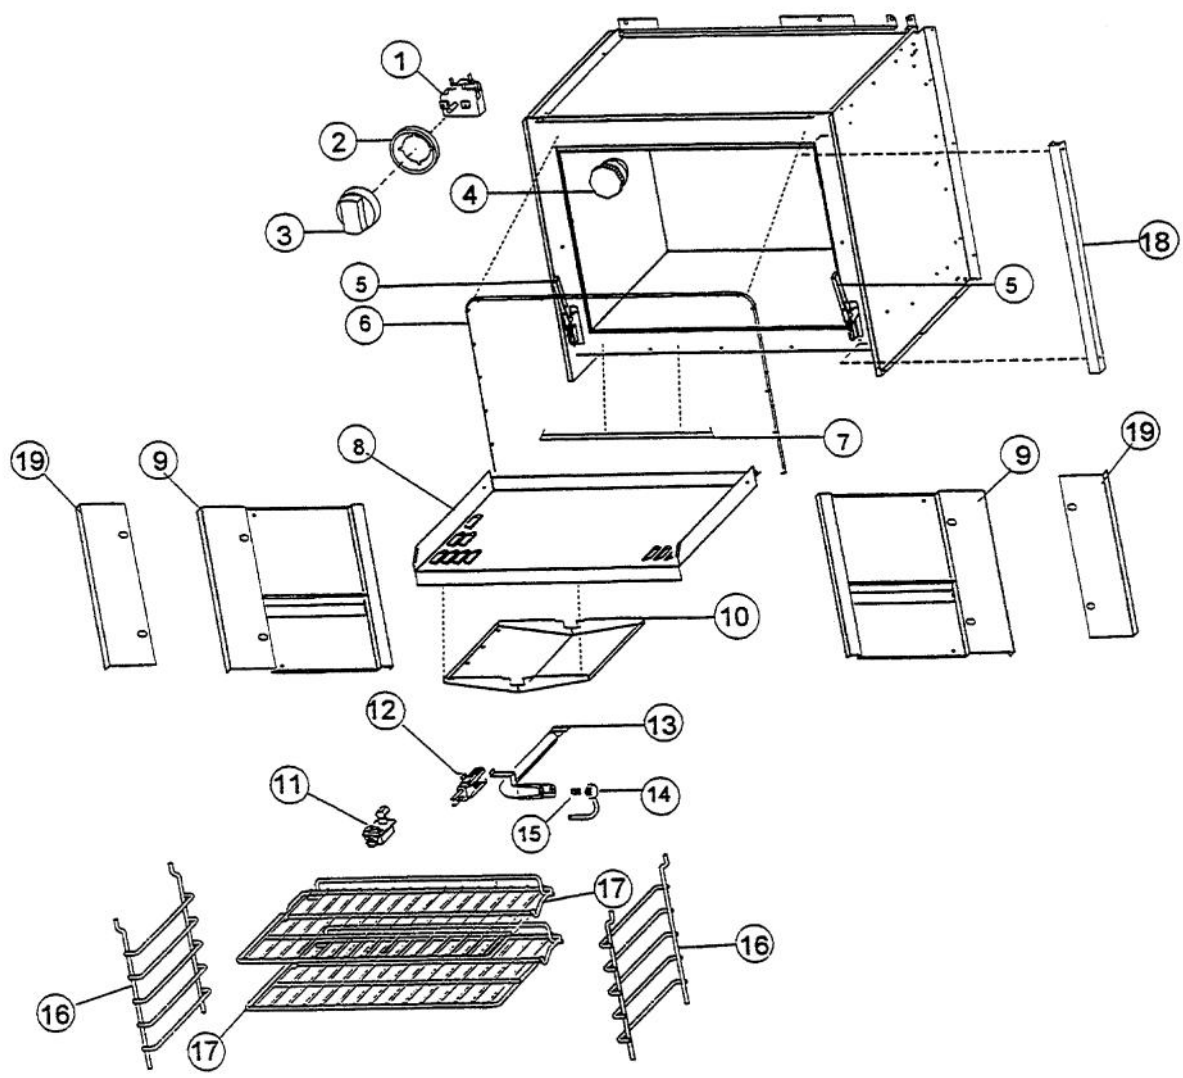

Ref #	Part Number	Qty.	Description
1	PB010035		THERMOSTAT BAKE
2	PB010208		BEZEL, CHROME PLATE
	PB010209		BEZEL BRASS
3	PB010101		THERMOSTAT BAKE KNOB N/S XBKX (AFTER 1/95)
	PB010102		THERMOSTAT BAKE KNOB N/S XWHX (AFTER 1/95)
	PB010095		THERMOSTAT KNOB, BK (BEFORE 1/95) (BEFORE 1/95)
	PB010096		T/STAT BAKE KNOB-XWHX-VGRC-(VELOX) (BEFORE 1/95)
4	PE050009		OVEN LIGHT SOCKET - 36 BUILT-IN
5	PC020008		HINGE ASSY (RED)
6	PB070037		OVEN DR GASKET LH (VGRC48)
7	PB070001		OVEN DR SEAL - SIDE
8	G9101607		SUB TO G3204256 - OVEN BTM PAN ASSY
9	G9101625		I/S OVEN LINER WELD ASSY - LH
9	G9101626		I/S OVEN LINER WELD ASSY - RH
10	A2001220		OVEN BTM HEAT SHIELD LH 48
11	PB010083		SINGLE THERMAL VALVE LH (OVEN)
12	PB040001		IGNITOR - (ALL RANGES)
13	PB050014		OVEN BURNER LH- (AFTER 04/01/94)
NI	G50013899		LH OVEN BAKE BURNER SERVICE KIT (BEFORE 04/01/94)
14	PB020035		TUBING-VGRC48-LH BAKE BURNER
15	PB040055		COMP NUT (1/4) E.C. NO.18-000-004-28
15	PB040036		ORIFICE HOOD-NO.57 (LP)
16	PB060029		OVEN RACK SUPT-5 POS. (27)
17	PB060043		OVEN RK VGRC48LH REPL PB060009
18	B2001240		CENTER TRIM 48 (VGRC)
18	C9001240AL		CENTER TRIM - XALX (VGRC485)
18	C9001240BK		CENTER TRIM - XBKX (VGRC485)
18	C9001240BT		CENTER TRIM - XBTX (VGRC485)
18	C9001240BU		CENTER TRIM - XBUX (VGRC485)
18	C9001240CB		CENTER TRIM - XCBX (VGRC485)
18	C9001240EP		CENTER TRIM - XEPX (VGRC485)
18	C9001240FG		CENTER TRIM - XFGX (VGRC485)
18	C9001240GG		CENTER TRIM - XGGX (VGRC485)
18	C9001240LE		CENTER TRIM - XLEX (VGRC485)
18	C9001240LN		CENTER TRIM - XLNX (VGRC485)
18	C9001240MJ		CENTER TRIM - XMJX (VGRC485)
18	C9001240PL		CENTER TRIM - XPLX (VGRC485)
18	C9001240SG		CENTER TRIM - XSGX (VGRC485)
18	C9001240VB		CENTER TRIM - XVBX (VGRC485)
18	C9001240WH		CENTER TRIM - XWHX (VGRC485)
19	E9101221		OVEN LINER HINGE COVER (VGRC)
NI	PB020039		BAKE SHUTOFF/SAFETY VALVE TUBING (VGRC36) (MANIFOLD TO SAFETY VALVE)