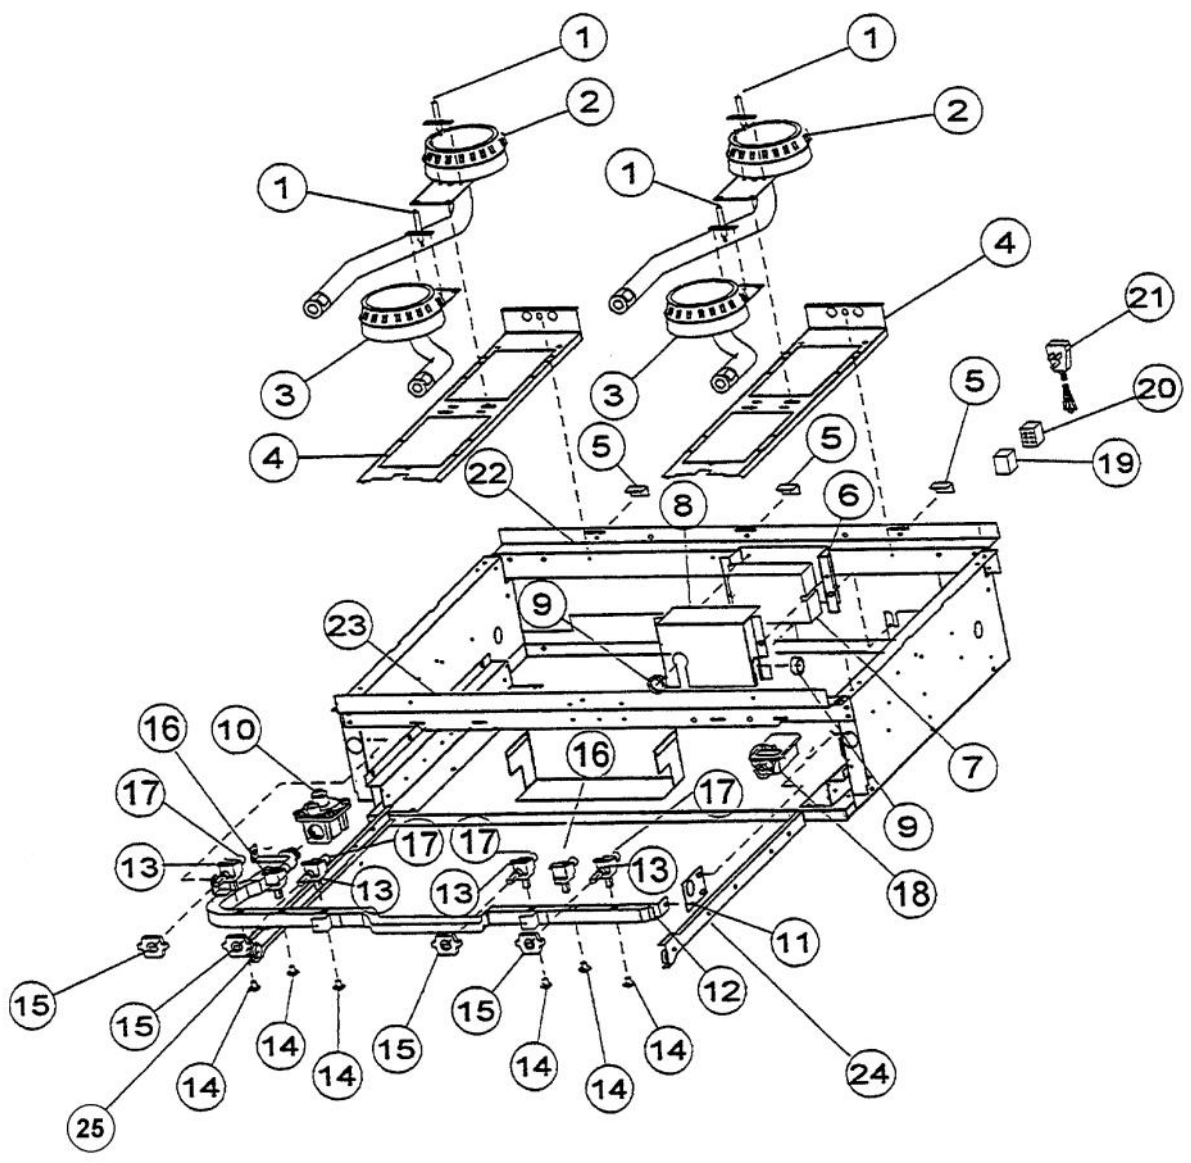

Ref #	Part Number	Qty.	Description
1	PA020014		SPARK IGNITOR
2	PA080036		TOP BURNER REAR REPL PA080008
3	PA080037		TOP BURNER FRONT REPL PA080007
4	A2001112		BURNER SUPT (VGRT)
5	A2001147		GRATE SUPT ANGLE (VGRT)
6	A1001619		SPARK MODULE PLATE
7	PA020041		TYTRONICS 0+4 SPARK MODULE
8	A2001620		SPARK MODULE COVER (VGRC)
9	PD040005		SNAP BUSHING - 7/8
10	PA070001		PRESSURE REGULATOR (NAT.)
11	A1001138		MANIFOLD BRKT
12	PA050115		UNIVERSAL 48 MANIFOLD
13	003519-000		PA010024 VALVE AND BOLT KIT (BEFORE 08/09/02)
	G50012678		TOP BURNER VALVE KIT (BRASS VALVE REPLACEMENT) (BETWEEN 08/09/02 & 02/23/05)
	PA010157		SUB TO 003515-000 - RANGE TOP BURNER VALVE (AFTER 02/23/05)
14	PD010012		VALVE BOLT 1/4-20 UNC-2B 5/16 M.S.
15	PA020015		SPARK IGNITION SWITCH (BEFORE 2/23/05)
	PA020045		IGNITOR SWITCH (AFTER 2/23/05)
16	PB030002		SUB TO 003862-000 - SHUTOFF VALVE (BEFORE 2/23/05)
	PB030007		SHUT OFF VALVE (AFTER 2/23/05)
17	PB040034		ORIFICE HOOD-NO.50 (NAT)
	PB040036		ORIFICE HOOD-NO.57 (LP)
18	PB010083		SINGLE THERMAL VALVE LH (OVEN)
19	PE070070		DISCONNECT BLOCK XALX 770020-1
20	PE070071		DISCONNECT BLOCK XALX 770027-1
21	PE070128		SUPPLY CORD (VGRT/SC/SS/RC) (AFTER 2/95)
	PE070068		SUPPLY CORD (BEFORE 2/95) (BEFORE 2/95)
22	A2001908		REAR BURNER SUPT -48 (VGRT/RC)
23	A2001104		FRONT SUPT (48)
24	PK000008		DRIP TRAY GUIDE - RH
	PK000007		DRIP TRAY GUIDE - LH (VGRT)
NI	PB020041		SHUTOFF TUBING