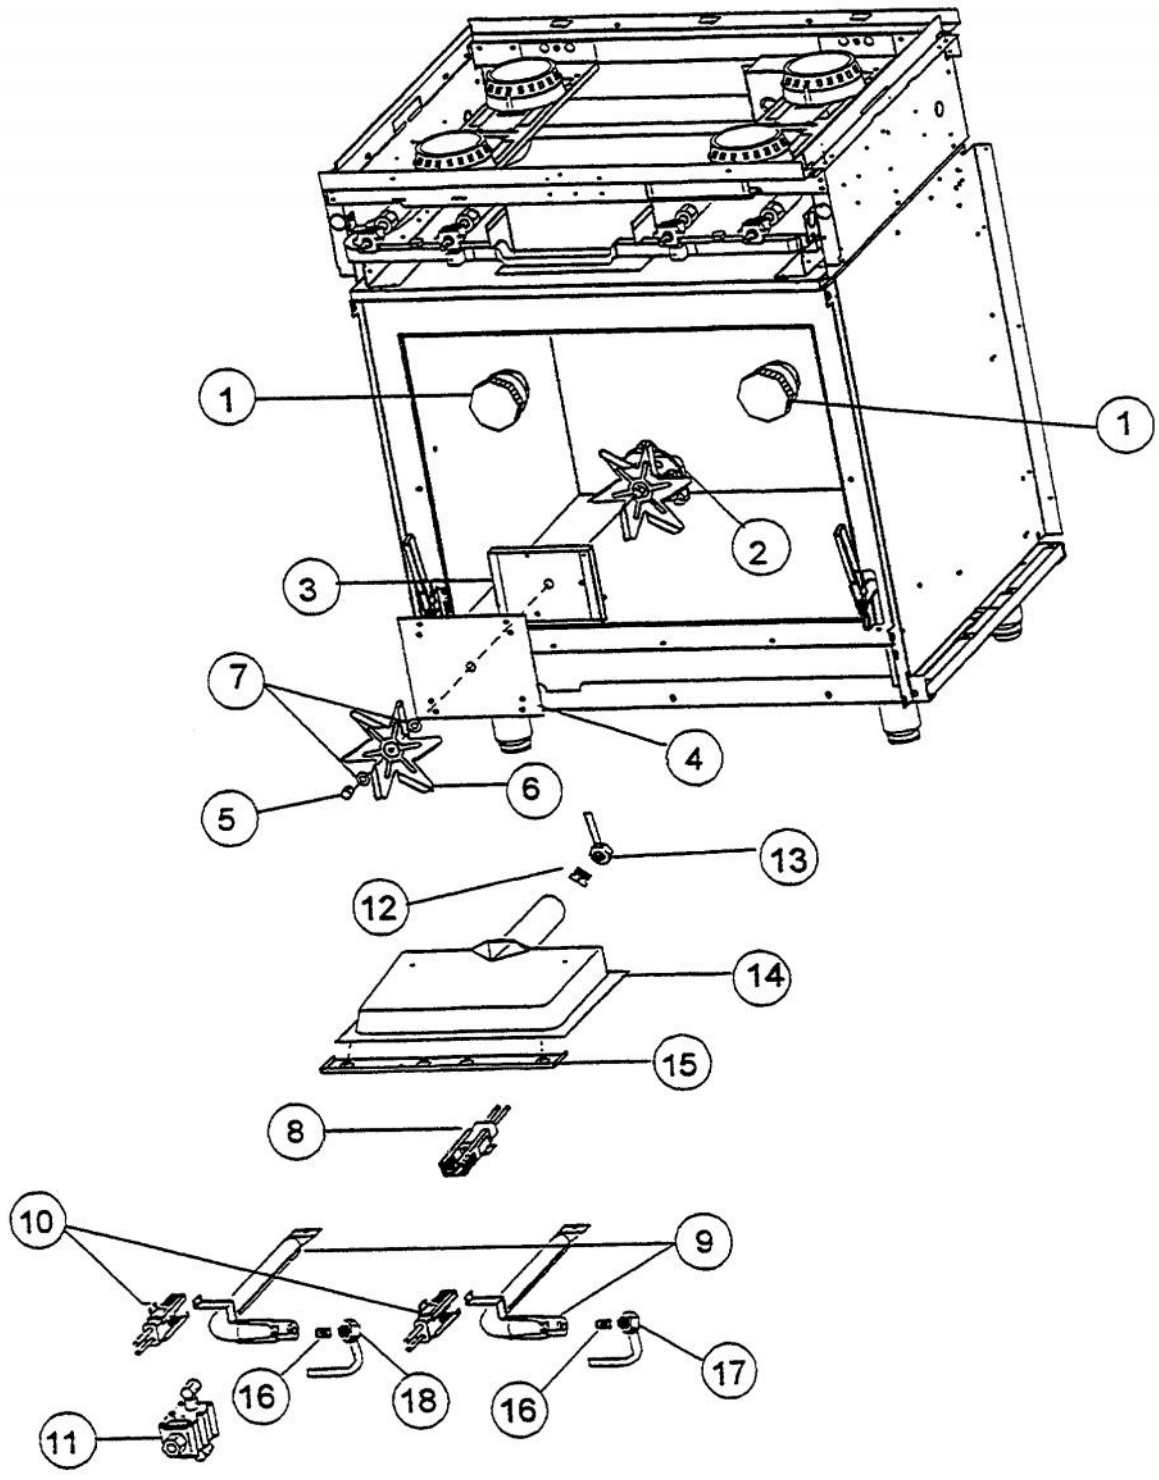

Ref #	Part Number	Qty.	Description
1	PE050009		OVEN LIGHT SOCKET - 36 BUILT-IN
2	PE050057		CONVECTION FAN (VGSC306)
3	A2002595		CONVECTION FAN BOX (VDSC)
4	A1002596		CONVECTION FAN COVER (VDSC)
5	PD030035		CONVECTION FAN NUT
6	PE050035		CONVECTION FAN BLADE
7	PD040030		CONVECTION FAN WASHER
8	PB040001		IGNITOR - (ALL RANGES)
9	PB050012		OVEN BURNER REPL PB050009 (AFTER 04/01/94)
	G50013898		RH OVEN BAKE BURNER SERVICE KIT (BEFORE 04/01/94)
10	PB040001		IGNITOR - (ALL RANGES)
11	PB010084		DUAL THERMAL BI-MTL GAS CTRL VALVE
12	PB040040		ORIFICE-IR BURNER (VGSC)
	PB040027		IR BUR.SPUD ORF. - NO.56 LP
13	PB020044		TUBING BURNER - 485
NI	PD030018		PALNUT - 3/4-16
14	G3001876		IR BURNER ASSY (VGSC/RC) N/S
15	B2001448		IR BROIL SUPT (FRONT)
	B2002261		FRONT I/R BROILER SUPPORT BRACKET
16	PB040034		ORIFICE HOOD-NO.50 (NAT)
	PB040036		ORIFICE HOOD-NO.57 (LP)
17	PB020023		BAKE BURNER TUBE RH OVEN
18	PB020022		BAKE BURNER TUBE LH OVEN (MANIFOLD TO SAFETY VALVE), RH - 8B, 6Q
NI	PB020036		OVEN TUBING (MANIFOLD TO SAFETY VALVE), RH - 4GQ, 6G, 4G
NI	A2008467		INSULATION SHIELD