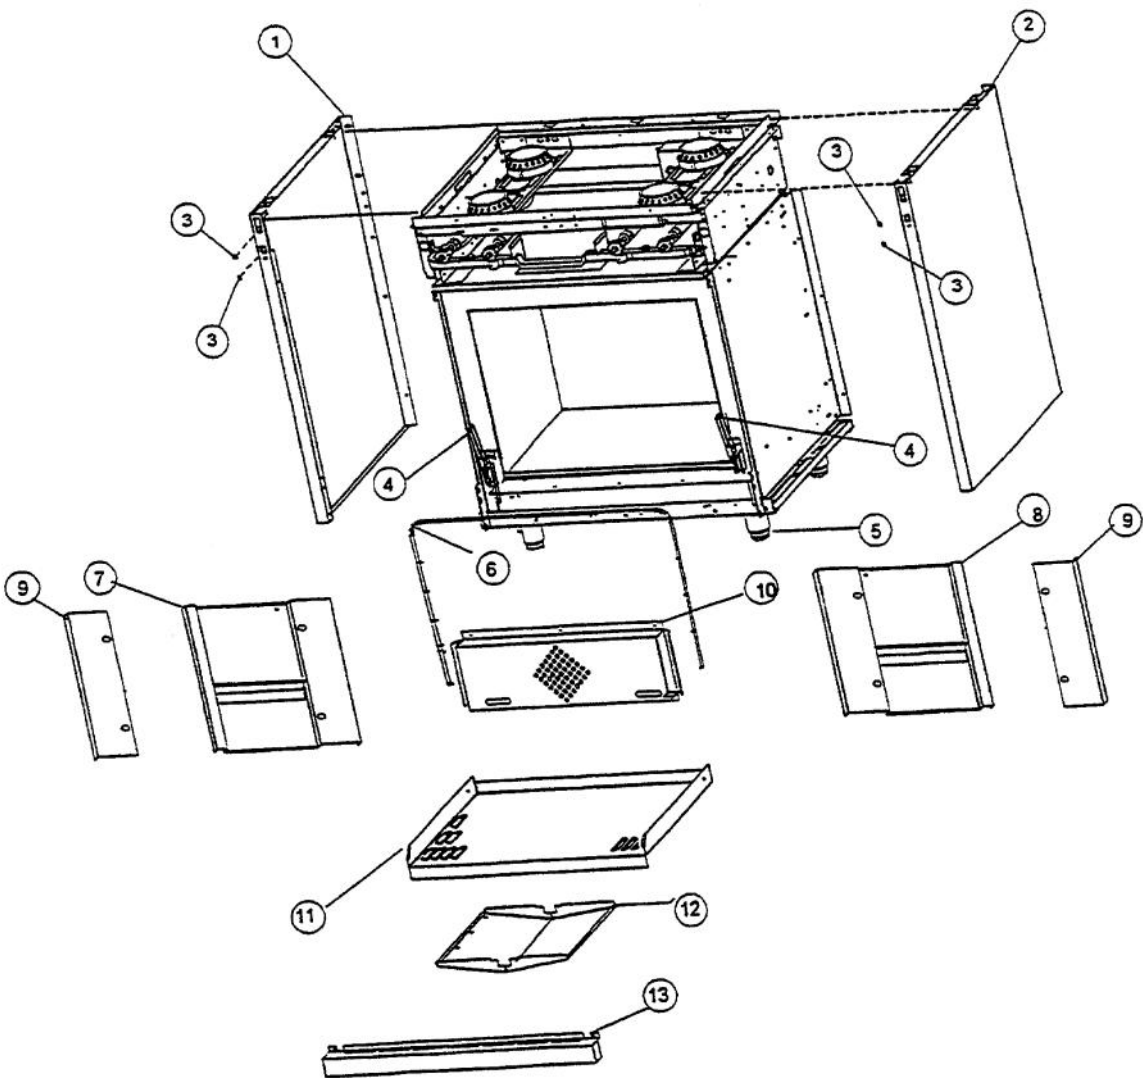

Ref #	Part Number	Qty.	Description
1	B2001918		SIDE PANEL-LH (VGRC)
1	C9001918AL		O/S BODY PANEL LH XALX (VGRC)
1	C9001918BK		O/S BODY PANEL LH XBKX (VGRC)
1	C9001918BT		O/S BODY PANEL LH XBTX (VGRC)
1	C9001918BU		O/S BODY PANEL LH XBUX (VGRC)
1	C9001918CB		O/S BODY PANEL LH XCBX (VGRC)
1	C9001918EP		O/S BODY PANEL LH XEPX (VGRC)
1	C9001918FG		O/S BODY PANEL LH XFGX (VGRC)
1	C9001918GG		O/S BODY PANEL LH XGGX (VGRC)
1	C9001918LE		O/S BODY PANEL LH XLEX (VGRC)
1	C9001918LN		O/S BODY PANEL LH XLNX (VGRC)
1	C9001918MJ		O/S BODY PANEL LH XMJX (VGRC)
1	C9001918PL		O/S BODY PANEL LH XPLX (VGRC)
1	C9001918SG		O/S BODY PANEL LH XSGX (VGRC)
1	C9001918VB		O/S BODY PANEL LH XVBX (VGRC)
1	C9001918WH		O/S BODY PANEL LH XWHX (VGRC)
2	B2001917		SIDE PANEL-RH (VGRC)
2	C9001917AL		O/S BODY PANEL RH XAX (VGRC)
2	C9001917BK		O/S BODY PANEL RH XBKX (VGRC)
2	C9001917BT		O/S BODY PANEL RH XBTX (VGRC)
2	C9001917BU		O/S BODY PANEL RH XBUX (VGRC)
2	C9001917CB		O/S BODY PANEL RH XCBX (VGRC)
2	C9001917EP		O/S BODY PANEL RH XEPX (VGRC)
2	C9001917FG		O/S BODY PANEL RH XFGX (VGRC)
2	C9001917GG		O/S BODY PANEL RH XGGX (VGRC)
2	C9001917LE		O/S BODY PANEL RH XLEX (VGRC)
2	C9001917LN		O/S BODY PANEL RH XLNX (VGRC)
2	C9001917MJ		O/S BODY PANEL RH XMJX (VGRC)
2	C9001917PL		O/S BODY PANEL RH XPLX (VGRC)
2	C9001917SG		O/S BODY PANEL RH XSGX (VGRC)
2	C9001917VB		O/S BODY PANEL RH XVBX (VGRC)
2	C9001917WH		O/S BODY PANEL RH XWHX (VGRC)
3	PD030005		SELF RETAINING NUT
4	PC020003		HINGE ASSY (BLUE)
4	PC020008		HINGE ASSY (RED)
5	PC030018		LEG (6) 2 3/8 REPLA PC030006
6	PB070031		OVEN DR GASKET RH (VGRC48)
6	PB070037		OVEN DR GASKET LH (VGRC48)
7	E9101638		OVEN SIDE LINER LH (VGRC)
8	E9101637		OVEN SIDE LINER RH (VGRC)
9	E9101221		OVEN LINER HINGE COVER (VGRC)
10	E9107600		CONVECTION FAN COVER
11	G9101606		SUB TO G3204253 - OVEN BTM PAN (RH OVEN)
	G3204256		BOTTOM PAN ASSY REPL G9101607 LH OVEN
12	A2002269		OVEN BTM HEAT SHIELD (VGSO166) (MUST ORDER ITEM NO.11)
13	B2001241		LWR ACC. PNL - RPLCS B2001973
13	C9001241AL		LWR ACC PNL - RPLCS C9001973AL
13	C9001241BK		LWR ACC PNL - RPLCS C9001973BK
13	C9001241BT		LWR ACC PNL - RPLCS C9001973BT
13	C9001241BU		LWR ACC PNL - RPLCS C9001973BU
13	C9001241CB		LWR ACC PNL - RPLCS C9001973CB
13	C9001241EP		LWR ACC PNL - RPCLS C9001973EP
13	C9001241FG		LWR ACC PNL - RPLCS C9001973FG
13	C9001241GG		LWR ACC PNL - RPLCS C9001973GG
13	C9001241LE		LWR ACC PNL - RPLCS C9001973LE
13	C9001241LN		LWR ACC PNL - RPLCS C9001973LN
13	C9001241MJ		LWR ACC PNL - RPLCS C9001973MJ