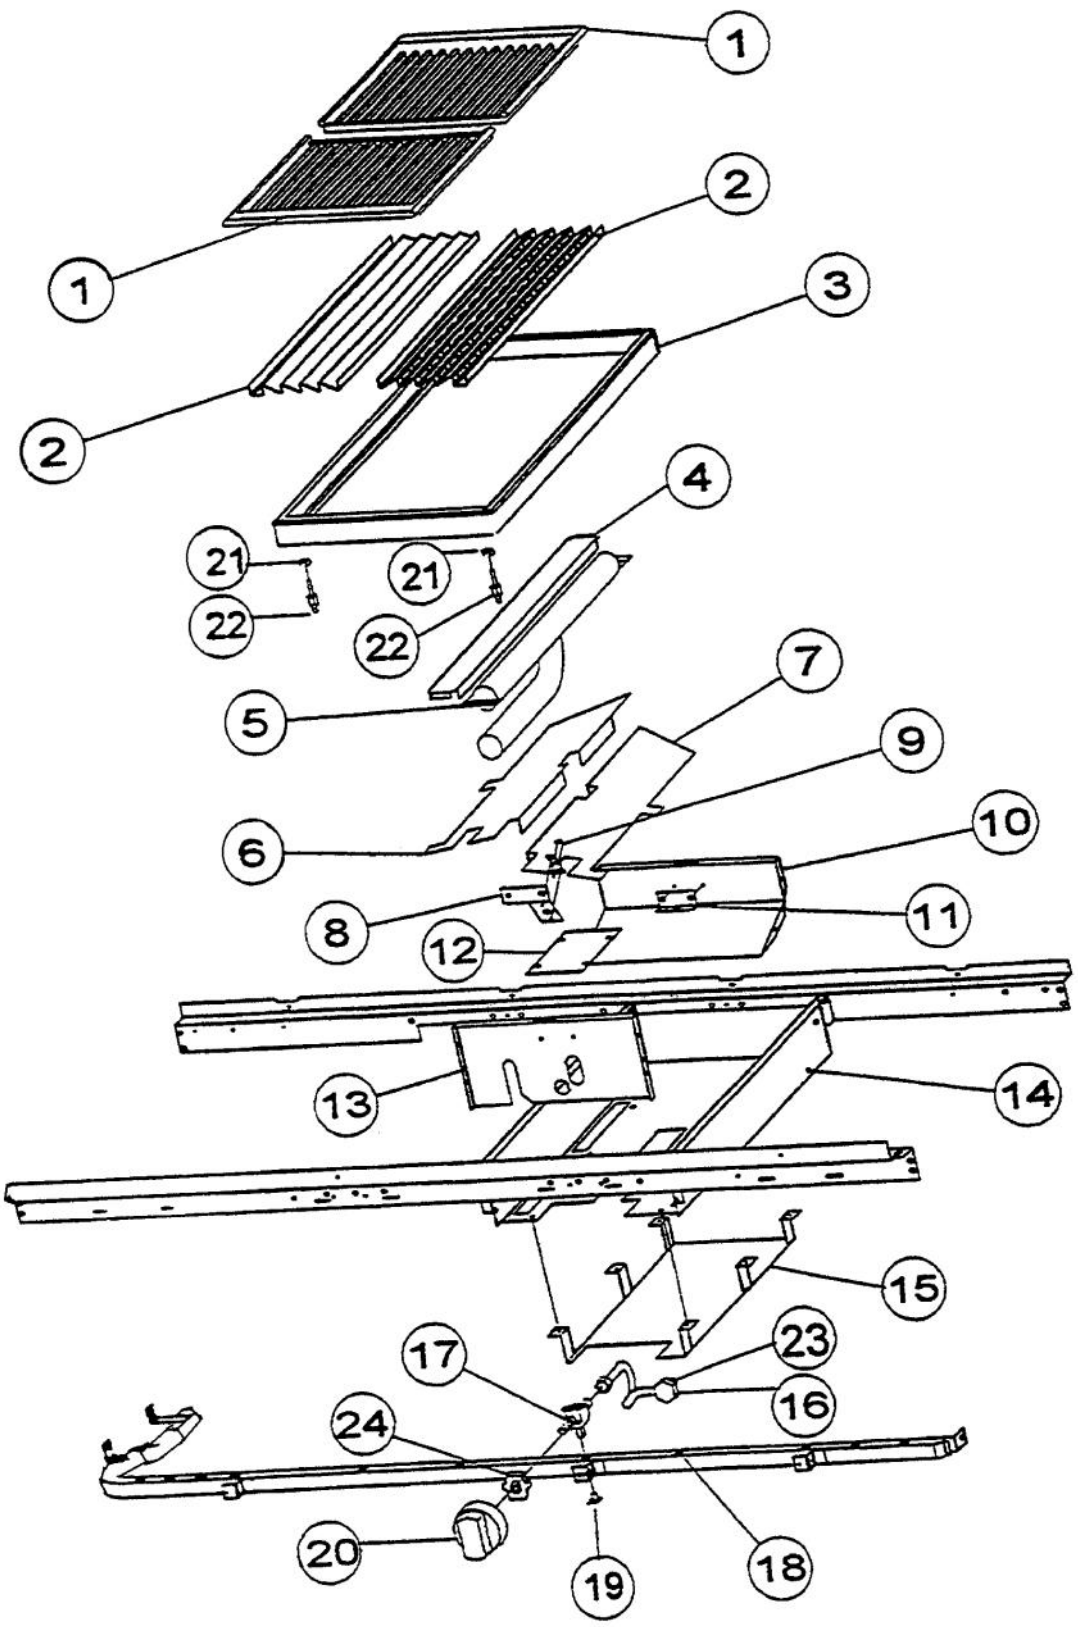

Ref #	Part Number	Qty.	Description
1	PA060028		GRILL GRATE - BK
1	PA060029		GRILL GRATE - GR
2	E9101130BK		GRILL SMOKE GENERATOR
3	G9101182AL		GRILL GRATE SUPT (VGRT) XALX
3	G9101182BK		GRILL GRATE SUPT (VGRT) XBKX
3	G9101182BT		GRILL GRATE SUPT (VGRT) XBTX
3	G9101182CB		GRILL GRATE SUPT (VGRT) XCBX
3	G9101182EP		GRILL GRATE SUPT (VGRT) XEPX
3	G9101182FG		GRILL GRATE SUPT (VGRT) XFGX
3	G9101182GG		GRILL GRATE SUPPORT - GG
3	G9101182LE		GRILL GRATE SUPT (VGRT) XLEX
3	G9101182LN		GRILL GRATE SUPT (VGRT) XLNX
3	G9101182MJ		GRILL GRATE SUPT (VGRT) XMJX
3	G9101182PL		GRILL GRATE SUPT (VGRT) XPLX
3	G9101182SG		GRILL GRATE SUPT (VGRT) XSGX
3	G9101182VB		GRILL GRATE SUPT (VGRT) XVBX
3	G9101182WH		GRILL GRATE SUPT (VGRT) XWHX
4	B2001140		GRILL FLAME SHIELD (VGRT)
5	PB050077		GRILL BURNER
6	B2001856		GRILL HEAT DEFLECTOR-LH (VGRC60)
7	B2001857		GRILL HEAT DEFLECTOR-RH (VGRC60)
8	A2001633		GRILL FRONT SPARKER BRKT (VGRC)
9	PA020014		SPARK IGNITOR
10	A2001855		GRILL BACK - (VGRC605)
11	A2001132		REAR GRILL BURNER BRKT (VGRT)
12	A1001636		GRIDDLE VENTURI COVER
13	A2001631		GRILL BOX FRONT (VGRC)
14	A2001852		GRILL BOX - (VGRC605)
15	A2001863		GRILL BTM SHIELD (VGRC605)
16	PB020025		TUBING-GRILL (REVISED) REP PB020021
17	PA010030		GRILL VALVE-(VGRT)
18	PA050115		UNIVERSAL 48 MANIFOLD
19	PD010012		VALVE BOLT 1/4-20 UNC-2B 5/16 M.S.
20	PA010039		TOP GRILL KNOXBKX (VGRC) (N/STYLE
20	PA010040		TOP GRILL KNOBXWHX (VGRC) (N/STYLE
21	PD030012		6-32 HEX NUT
22	PD010017		BALL STUD (VGRT)
23	PB040061		ORIFICE HOOD - NO.48
	PB040062		ORIFICE HOOD-NO.56
24	PA020015		SPARK IGNITION SWITCH
NI	A1001862		GRILL VENTURI COVER (VGRC605)