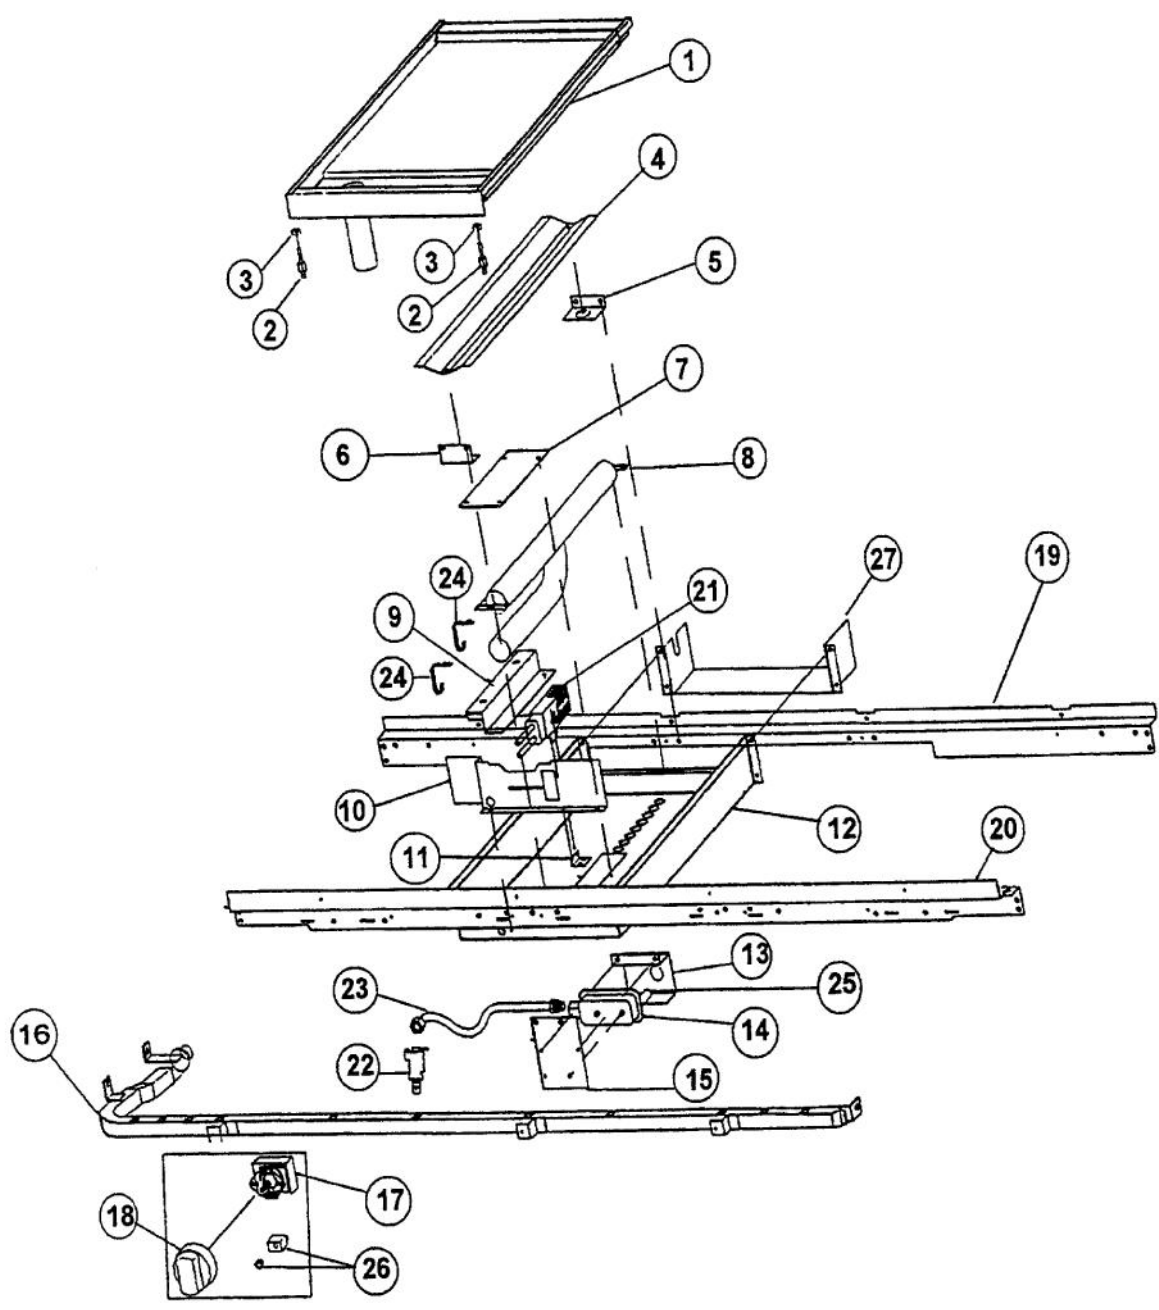

Ref #	Part Number	Qty.	Description
1	PA020014		SPARK IGNITOR
2	PA080036		TOP BURNER REAR REPL PA080008
3	PA080037		TOP BURNER FRONT REPL PA080007
4	A2001112		BURNER SUPT (VGRT)
5	A2001147		GRATE SUPT ANGLE (VGRT)
6	A1001619		SPARK MODULE PLATE
7	PA020041		TYTRONICS 0+4 SPARK MODULE
8	A2001620		SPARK MODULE COVER (VGRC)
9	PD040005		SNAP BUSHING - 7/8
10	PA070001		PRESSURE REGULATOR (NAT.)
11	A1001138		MANIFOLD BRKT
12	PA050115		UNIVERSAL 48 MANIFOLD
13	003519-000		PA010024 VALVE AND BOLT KIT (BEFORE 08/09/02)
	G50012678		TOP BURNER VALVE KIT (BRASS VALVE REPLACEMENT) (BETWEEN 08/09/02 & 02/23/05)
	PA010157		SUB TO 003515-000 - RANGE TOP BURNER VALVE (AFTER 02/23/05)
14	PD010012		VALVE BOLT 1/4-20 UNC-2B 5/16 M.S.
15	PA020015		SPARK IGNITION SWITCH (BEFORE 2/23/05)
	PA020045		IGNITOR SWITCH (AFTER 2/23/05)
16	PB030002		SUB TO 003862-000 - SHUTOFF VALVE (BEFORE 2/23/05)
	PB030007		SHUT OFF VALVE (AFTER 2/23/05)
17	PB040034		ORIFICE HOOD-NO.50 (NAT)
	PB040036		ORIFICE HOOD-NO.57 (LP)
18	PB010083		SINGLE THERMAL VALVE LH (OVEN)
19	PE070070		DISCONNECT BLOCK XALX 770020-1
20	PE070071		DISCONNECT BLOCK XALX 770027-1
21	PE070128		SUPPLY CORD (VGRT/SC/SS/RC) (AFTER 2/95)
	PE070068		SUPPLY CORD (BEFORE 2/95) (BEFORE 2/95)
22	A2001908		REAR BURNER SUPT -48 (VGRT/RC)
23	A2001104		FRONT SUPT (48)
24	PK000008		DRIP TRAY GUIDE - RH
	PK000007		DRIP TRAY GUIDE - LH (VGRT)
NI	PB020041		SHUTOFF TUBING