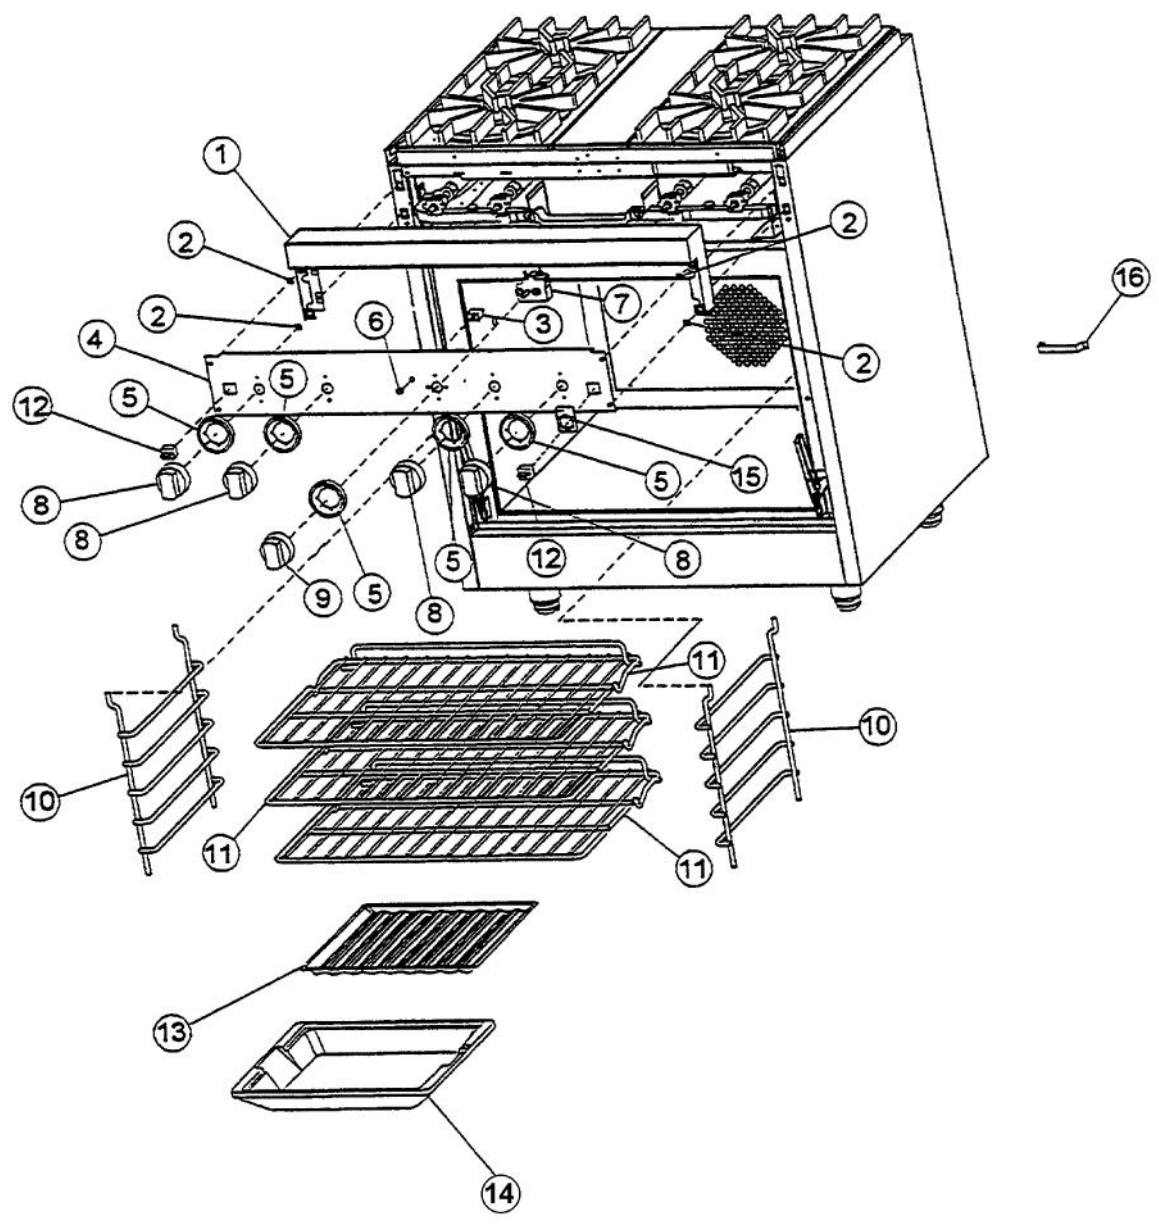

Ref #	Part Number	Qty.	Description
1	G3001584		LANDING LGD 48
2	PD030050		10-24 CAGE NUT SS
3	PE050024		OVEN IND. LIGHT (LIGHT HOUSING)
4	B9202375		CTRL PAN- (VGRC485-8B)XSLK SCRX
	B9202374		CTRL PAN- (VGRC485-6G)XSLK SCRX
	B9202376		CTRL PAN- (VGRC485-6Q) XSLK SCRX
	B9201286		CTRL PAN - VGRC485-4G XSLK SCRX
	B9202373		CTRL PAN- (VGRC485-4GQ)XSLK SCRX
5	PB010208		BEZEL, CHROME PLATE
	PB010209		BEZEL BRASS
6	PE050023		OVEN IND. LIGHT (LENS & BEZEL) (CURRENT)
	PE050015		OVEN INDICATOR LIGHT (NO WIRE)
	PE050006		INDICATOR LIGHT - W/ WIRE
7	PB010036		THERMOSTAT BAKE/BROIL
8	PA010034		TOP BURNER KNOB-XBKX (NEW STYLE) (BEFORE 08/09/02)
	PA010035		IF ORIGINAL VALVE HAS NEVER BEEN REPLACED BURNER KNOB-WH NS REPL PA010028 (BEFORE 08/09/02)
	PB010206		IF ORIGINAL VALVE HAS NEVER BEEN REPLACED VGSC,VGRC,VGRT TOP BURNER KNOB(BK) (AFTER 08/09/02 - OR IF ORIGINAL VALVE HAS BEEN REPLA...
	PB010207		VGSC,VGRC,VGRT TOP BURNER KNOB(WH) (AFTER 08/09/02 - OR IF ORIGINAL VALVE HAS BEEN REPLA...
9	PB010099		T/STAT B/B KNOB BK REPL PB010039BKX (AFTER 1/95)
	PB010100		THERMOSTAT BAKE/BROIL KNOB XWHX N/S (AFTER 1/95)
	PB010091		T/STAT BK/BRL KNBXBKXREP PB010016 (BEFORE 1/95)
	PB010092		T/STAT BAK/BROL KNBXWHX-SC/RC-(VLOX (BEFORE 1/95)
10	PB060029		OVEN RACK SUPT-5 POS. (27)
11	PB060042		RACK REPL VGRC48RH REPL PB060008
12	PE050016		OVEN LIGHT SWITCH - XBKX (WES-GAR)
	PE050017		OVEN LIGHT SWITCH - XWHX (WES-GAR)
13	PB080003		BROILER PAN TRAY (KRA2)
14	PB080002		BROILER PAN
15	PE010081		CONVECTION-LABEL/PLATE (CHROME)
	PE010082		CONVECTION-LABEL/PLATE (XBRX)
16	A2001259		ANTI-TIP DEVICE