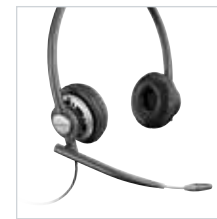

28-32
CORDED OFFICE HEADSETS