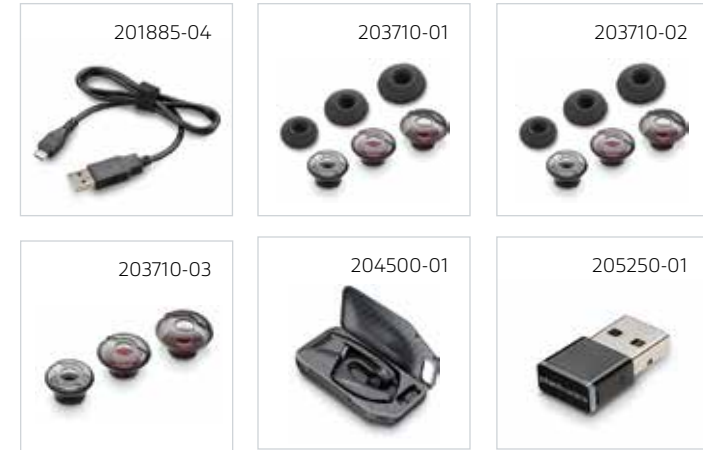

In the Box

- **VOYAGER 5200 UC**
- Headset and Eartips
- Mini USB Bluetooth® Adapter
- Portable Charging Case
- USB Charging Cable
- Quick Start Card

In the Box

- **VOYAGER 8200 UC**
- Headset
- USB Charge Cable
- 3.5 mm Cable
- BT600 USB Adapter
- Carrying Pouch
- Product Card
- Safety Booklet
- Warranty Card

Spares and Replacement Parts

PART NO.	
201885-04	Micro USB Charging Cable
203710-01	Small, 3-Pack, Eartips/Foam Eartip Covers
203710-02	Medium, 3-Pack, Eartips/Foam Eartip Covers
203710-03	Large, 3-Pack, Eartips
89037-01	Black Eartips, <i>not pictured</i>
204500-01	Portable Charge Case (Includes Micro USB Charge Cable, 2')
205250-01	BT600 Mini USB Bluetooth adapter

Accessories

89034-01	Modular AC Wall Charger
89110-01	USB Car Charger