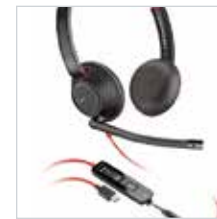

21-27
USB CORDED HEADSETS