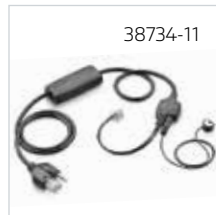

In the Box
MDA220 USB Multi-Device Adapter
Telephone Interface Cable
Quick Start Guide

In the Box
MDA400 audio processor
DA80 (MDA480 QD) or DA90 (MDA490 QD)
in-line controller
Telephone interface cable

In the Box
DA Series Audio Processor
User Guide

Spares and Replacement Parts

PART NO.

86007-01 Telephone Interface Cable

Accessories

74403-01 USB Extension Cable, not pictured
80287-01 On-Line Indicator, Straight Plug
86008-01 Bundle, HL10/AC Power Supply Bundle (Universal)
86079-01 AC Power Supply, Straight Plug (Universal)

Cables and Connectors for Remote Desk Phone Call Control

37818-11 APS-11, Electronic Hook Switch, Siemens®/Funwerk®/Auerswald®/Agfeo®/Aastra®/DeTeWe®
37820-11 APT-31, Electronic Hook Switch, Avaya® GmbH (Tenovis)
38350-13 APC-43, Electronic Hook Switch, Cisco®, *not pictured*
38439-11 APP-51, Electronic Hook Switch, Polycom®
38633-11 APV-66, Electronic Hook Switch, Avaya (EU24)
38734-11 APV-63, Electronic Hook Switch, Avaya
38908-11 APA-23, Electronic Hook Switch, Alcatel®
60961-35 HL10 Handset Lifter, Straight Plug
78887-01 RD-1 Electronic Hook Switch, Shoretel®/Toshiba®/Adtran®/Allworx®
85638-01 EHS Extension Cable, Cisco, *not pictured*
87317-01 APC-45, Electronic Hook Switch, Cisco
87327-01 APD-80, Electronic Hook Switch
89280-11 APN-91, Electronic Hook Switch, NEC®, *pictured on page 9*
201081-01 APC-82, Electronic Hook Switch, Cisco, *pictured on page 9*
202578-01 APU-72, Electronic Hook Switch, Avaya (Nortel®)/Cisco
202678-01 APU-75, EHS Cable APU-75 (UC Adapter)

Accessories

PART NO.

38733-01 6-4 Pin Adapter
38733-03 4-6 Pin Adapter with Lock (DA90)
62976-01 QD Cord Lock

78887-01