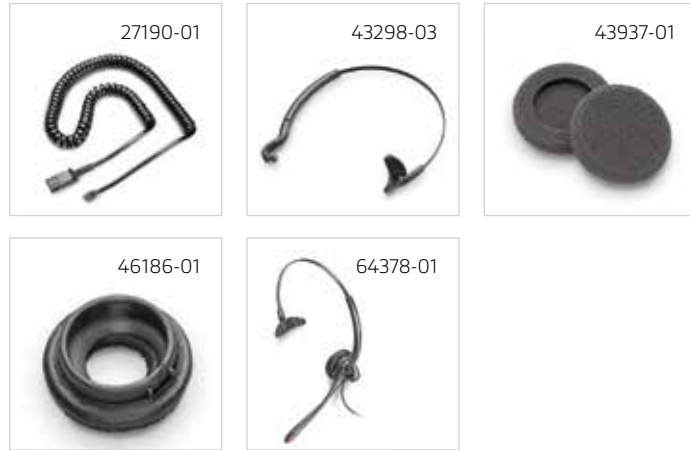

ACCESSORIES AND PARTS FOR DISCONTINUED PRODUCTS
CT12™

PART NO.	
27190-01	Cable, Coil, QD-to-Modular Phone Jack
43298-03	Headband
43937-01	Ear Cushions, Foam (2)
45651-01	Ear Loop, Conformable, <i>not pictured</i>
46186-01	Ear Cushion, Leatherette
64378-01	Headset