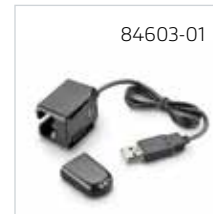

In the Box

SAVI 745

Headset and Battery	Base
Over-the-head Headband	AC Power Supply
Behind-the-head Neckband	Telephone Interface Cable
Headset Fit Kit	USB Cable
Deluxe Charging Cradle	Quick Start Guide
Spare Battery	

SAVI 740

Headset and Battery	Base
Over-the-head Headband	AC Power Supply
Behind-the-head Neckband	Telephone Interface Cable
Headset Fit Kit	USB Cable
Charging Cradle	Quick Start Guide

SAVI 730

Headset and Eartips	AC Power Supply	Quick Start Guide
Charging Cradle	Telephone Interface Cable	
Base	USB Cable	

SAVI 720

Headset	AC Power Supply	Quick Start Guide
Charging Cradle	Telephone Interface Cable	
Base	USB Cable	

SAVI 710

Headset	AC Power Supply	Quick Start Guide
Charging Cradle	Telephone Interface Cable	
Base	USB Cable	

Spares and Replacement Parts

PART NO.

71782-01	Ear Cushions, Leatherette (2) (W710/W720)
72742-02	Headband Support (W710/W720)
72913-01	Eartips: 5, 3 with Gel Tips (W730)
81423-01	AC Power Supply, Straight Plug
82905-21	Over-the-ear Headset and Charge Cradle (W730)
83322-11	Over-the-head Headset and Charge Cradle (W720)
83323-11	Over-the-head Headset and Charge Cradle (W710)
83356-01	WH500 Convertible Headset and Charge Cradle (W740)
83769-11	Charging Cradle* (W730)
83776-11	Over-the-head Charging Cradle (W710/W720)
84598-01	Savi Spare Battery (W740/W745)
84599-01	Standard Charging Cradle (W740)
202599-03	W710/720 Battery with removal tool, <i>not shown</i>

*Includes cradles for old and new W730 headsets (non-magnetic/SMIF and magnetic)

204755-01

Spares and Replacement Parts (continued)

PART NO.