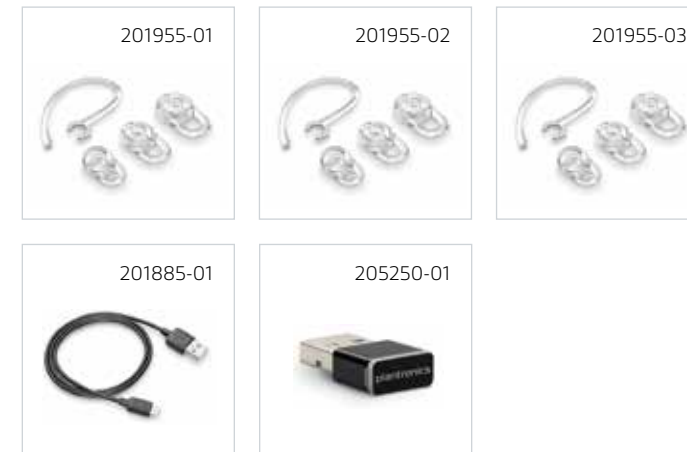

Voyager Focus UC

In the Box

VOYAGER FOCUS UC

- Headset
- Mini Bluetooth® USB Adapter
- Micro USB Charge Cable

- Desktop Charging Stand
- Carrying Case

Voyager 3200 UC

In the Box

VOYAGER 3200 UC

- Headset
- USB Charge Cable
- BT600 USB Adapter
- Charging Case

- Product Card
- Safety Booklet
- Warranty Card
- Eartip kit (small, large, and ear loop)

Spares and Replacement Parts

PART NO.

- 201885-04 USB Charging Cable
- 205250-01 BT600 Mini Bluetooth USB adapter
- 205300-01 Leatherette Ear Cushions, (2)
- 205301-01 Carrying Case
- 205302-01 Desktop Charge Stand

Accessories

- 89034-01 Modular AC Wall Charger

Spares and Replacement Parts

PART NO.

- 201955-01 Ear Gel, Small (qty 3), with Earloop
- 201955-02 Ear Gel, Medium (qty 3), with Earloop
- 201955-03 Ear Gel, Large (qty 3), with Earloop
- 201885-01 Spare, Cable Assembly, Std-A Plug to Micro USB B, 660 mm, Black
- 205250-01 BT600 USB Adapter