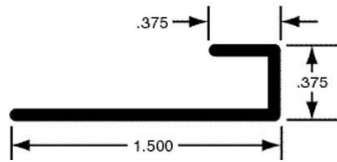

GC00001

GENERIC "J" MOULDING 1/4"X1

EA

1.3 lbs

Generic Component