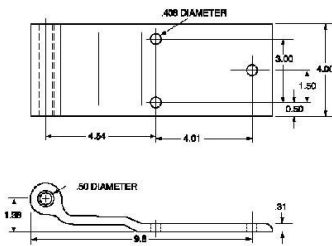

MOED045011

HINGE ALUM 3 HOLE W/INSERT

EA
1.2 lbs

Competitive Component