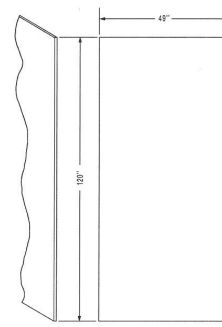

EA

26.0 lbs

**Generic
Component**

GC00041

PANEL ALUM PPW .048X49X120 PVC COATED

EA

26.0 lbs

**Generic
Component**