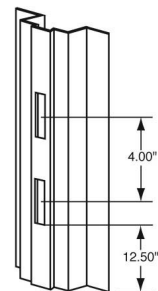

EA

0.6 lbs

Generic Component

GC00014

POST LOGISTIC "E" X 120

EA

15.0 lbs

Generic Component