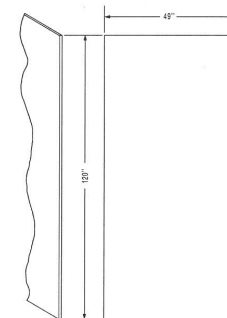

EA

62.0 lbs

**Generic
Component**

GC00050

PANEL ALUM 050X49X120 POLAR WHITE

EA

26.0 lbs

**Generic
Component**