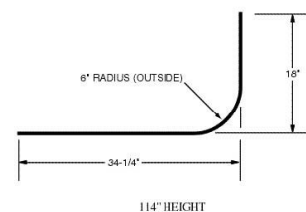

27.0 lbs

**Competitive
Component**

ICNMU8980644

CLUTCH 16-1/2"X2" PULL TYPE 2 PLATE SPRING

EA

139.6 lbs

ICNMU8980676

CLUTCH 15-1/2"X2" PULL TYPE 2 PLATE SPRING