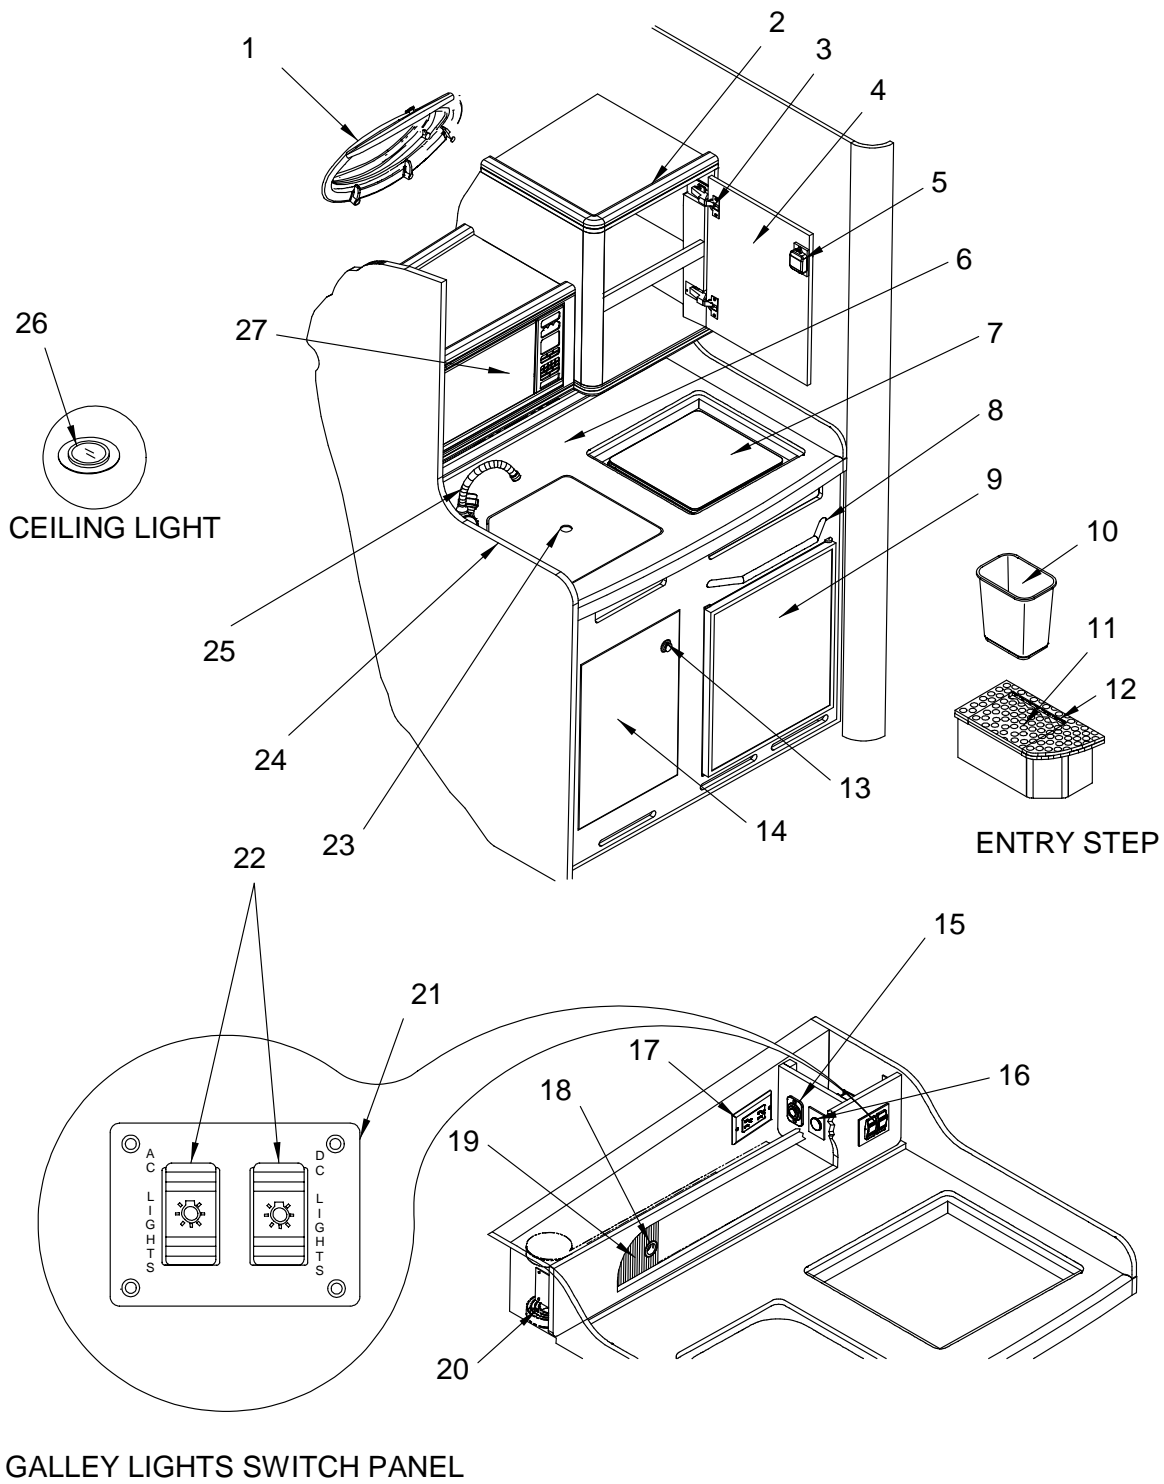

STARBOARD HEAD

1	1771355	280DA 04,DOOR,HEAD
	1513928	MIRROR, PLEX 280DA-01 HEAD DOOR MRINE GRD CLR
2	1646140	LATCH, OFFSHR FLUSH RH-OUT PRVKNB CHR
3	1163393	FRAME, ALUM 17 15/16"X 64" ANW L-OUT
4	132324	HINGE, BUTT CHROME/ZINC 2"
5	1253095	FAUCET/SHOWER, WHT/MIX W/ON/OFF FLX TAIL
6	140244	CATCH, SGL ROLLER WHT NYLON W/STRIKE LRG
7	1740886	MOUNT, HDPE SHOWER WALL (MNT ONLY)
8	1474725	RAIL, GRAB 280DA-01 HEAD SHELF
9	312983	LIGHT, DBL DOME FLUSH MT W/SWITCH WHT
	604801	BULB, DOME LIGHT 12V
	633719	LENS, SGL DOME REPL FOR #0596072
10	195032	HINGE, AL CONT 1.25"X 72" SAT
11	1757692	RECEPTACLE, GFCI DUPLEX WHT W/WINDCT LIGHT 15A
12	1326149	BOX, V/F 410DA STRG FWD HEAD SHWR CAB LNR ANW
13	627737	BOX, RECEPTACLE/SWITCH PVC 1-GANG DEEP
14	622050	BUMPER, CLEAR THIN 3/8"
	1517887	DOOR, HDPE 280DA-01 HEAD MED CAB ANW 2PC
15	1188945	PANEL, 260DA-99 WASTE SYS CNTRL
	893800	PANEL, WASTE LEVEL INDICATOR 12V
	533109	BRKR, P/BTN-MANUAL RESET 10A
	1543453	SWITCH, WASTE SYS CONTROL DISCHARGE
16	955278	LABEL, NOTICE OVERBOARD DISCHARGE (LEXAN)
17	1744871	HEAD, VACU-FLUSH BONE 1048 BACK DIS
18	1771349	280DA 04,CVR,HOSE HEAD
19	196782	DRAIN ASSY, SHOWER 1.5"
	344721	DRAIN ASSY, GASKET SHOWER SLIP NUT 1.5"
	344762	DRAIN ASSY, SHOWER SLIP NUT 1.5"
	1683218	SHOWER, SUMP ASSY 12V W/800 PUMP/CHCK VLV MOD
20	1479484	DOOR, HDPE 15 X10 13/16 280DA-01 HEAD LWR ANW
	145870	PULL, DOOR/DRAWER PLAS ALMOND
21	1155241	HOLDER, TOILET PAPER WALL MNT WHT ROLLER
22	1761038	RAIL, GRAB 10" ELIPTICAL W/STUDS 316L
23	850784	SINK, V/F OVAL ANW
24	583427	DRAIN, W/PLUG 100DEG 3/4"BARB CHR
25	132183	TRACK, ALUM CURT TRK 0.275"X 0.688" TAB TYPE
26	1075415	CURTAIN, SHOWER ECRU 66.5"X 24"
27	1454008	PORTLIGHT, OPENING ALL SS 3/8"-7/8" FROS REV1
	1331735	PORTLIGHT, GASKET ONLY (BOMAR)
	866434	KNOB, PORTLIGHT KNOB ONLY (BOMAR)
	1314459	PORTLIGHT, GASKET SATURATED FOAM
	1747493	LABEL, LEAVING WINDOW OPEN EXHAUST FUMES
28	1107044	PORTLIGHT, HANDLES QUICKDOGS (BOMAR)
29	1057991	TRIM RING, V/F PORTLIGHT INNER CUSTOM 98
30	1331313	PORTLIGHT, SCREEN 3/8"X 7/8"
31	1331727	PORTLIGHT, LENS ONLY FROSTED (BOMAR)
32	1513183	TRIM RING, PORTLIGHT 3/8" SS

GELCOATS

1543180	GEL COAT, ANTIQUE WHT

GALLEY