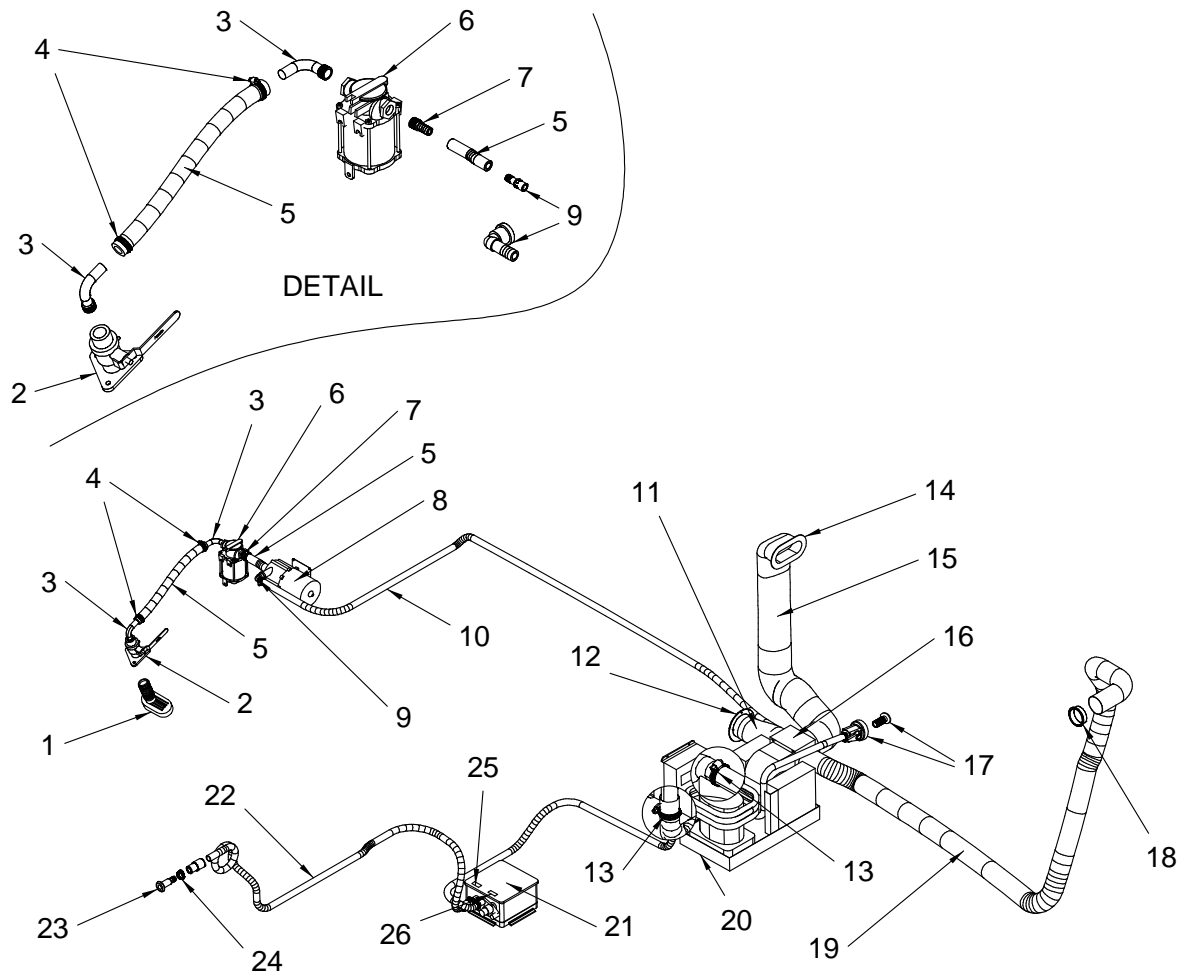

AIR CONDITIONING SYSTEM

AIR CONDITIONING SYSTEM

- 1 531574 PICK-UP, BRZ WATER INTAKE 3/4"
- 2 518431 SEACOCK, BRZ 3/4" W/O TAILPIECE
- 3 169193 ELBOW, BRZ 90DEG 3/4"MPT X 3/4"BARB
- 4 256677 CLAMP, HOSE #12 1/2"-1.25" SS .505
- 5 123810 HOSE, GEN PURPOSE 3/4"
- 6 144717 STRAINER, BRZ WATER INTAKE 3/4" SPECIAL #5937
- 7 531426 ADAPTER, BRZ 3/4"MPT X 3/4"BARB
- 8 948265 A/C COMP, PUMP SEAWATER 115V
- 9 948273 A/C COMP, HOSE FITTINGS FOR PMP500
- 10 1058957 HOSE, WATER A/C WHT 5/8"
- 11 720177 HOSE, AC/DUCT 4"
- 12 1581966 A/C COMP, GRILL 4" RND W/O DA BLK
- 13 263954 CLAMP, HOSE #10 1/2"-1 1/8" SS .505
- 14 957092 A/C COMP, HOSE RING 5" OBLONG
- 15 720185 HOSE, AC/DUCT 5"
- 16 1517903 A/C COMP, PLENUM 4X5X3"W/4.5"X 5.5"X 5.5"SIDES
- 17 124487 THRU-HULL, PLAS 5/8" WHT
- 18 948968 A/C COMP, HOSE RING 3" PLAS ROUND
- 19 720169 HOSE, AC/DUCT 3"
- 20 1017508 A/C COMP, 10K BTU STOWAWAY 115V 4-SIDED DRAIN
- 1090422 A/C COMP, QC PKG (CONDENSING UNIT)
- 826115 A/C COMP, QC PKG (MICROPROCESSOR CNTRL UNIT)
- 1165091 A/C COMP, DEFUSER 14X7 CLW W/FILTER
- 1604263 A/C COMP, CABLE INTERCONNECT 15'
- 1604271 A/C COMP, DISPLAY ECU BLK W/3/4" DOOR

- 21 1683218 SHOWER, SUMP ASSY 12V W/800 PUMP/CHCK VLV MOD
- 22 123877 HOSE, CORR SAN/WATER-FILL 3/4"
- 23 182964 THRU-HULL, PLAS 3/4" WHT
- 24 263954 CLAMP, HOSE #10 1/2"-1 1/8" SS .505
- 25 1745160 LABEL, 1/2"X 1.5" SHWR DRAIN
- 26 1745517 LABEL, 1/2"X 1.5" DISCHARGE

NOT SHOWN

- 1751884 LABEL, 1/2"X 1.5" A/C CONDENSATE