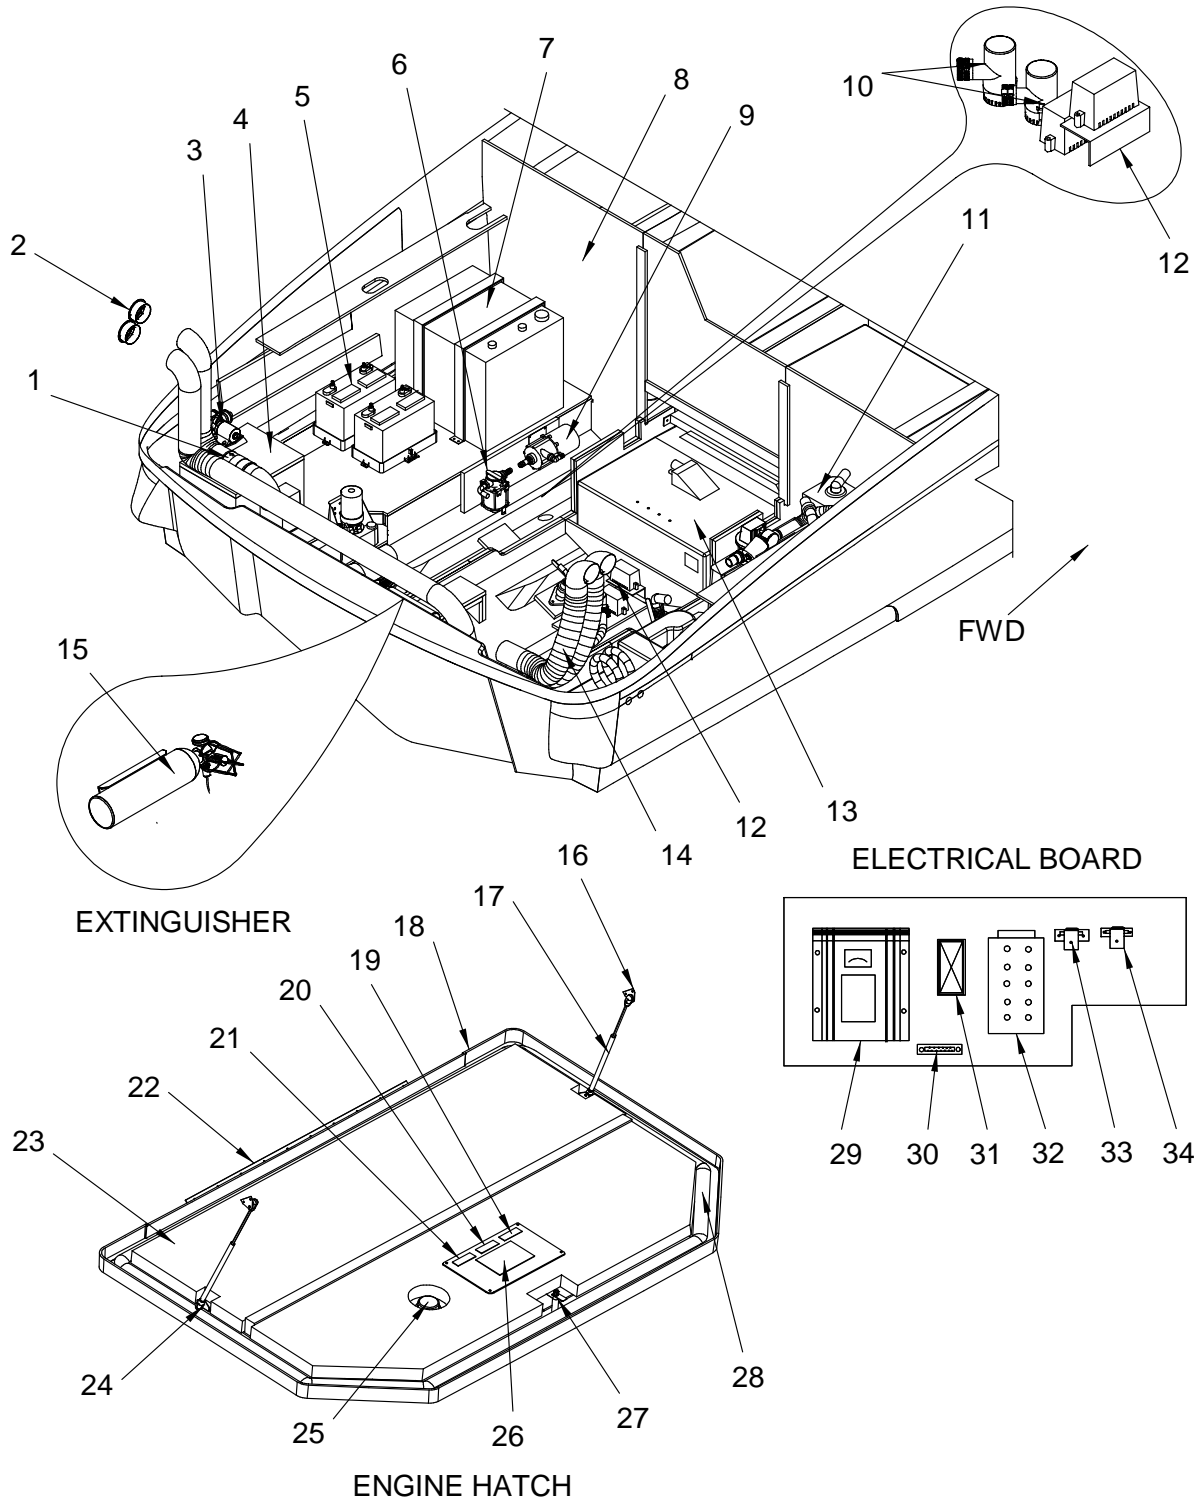

BILGE

BILGE

1	1587104	BLOWER, BILGE 4" #240M W/O CONN
2	791749	VENT, PLAS GRILL 4" WHT
3	1480433	PUMP, FRESH WATER SHURFLO 2.8GPM IMP SOFT MNT
4	1142496	HEATER, WATER 6 GAL 110/60 W/75-210T&P
5	1239458	HOLDER, BATTERY GR27/31 BLK NYLON W/SS
	1258979	BOOT, BATTERY CABLE 105C "T" BLK 4/0
	650499	BOOT, BATTERY CABLE 4/0 RED 11/16"
	140509	BOOT, ENG STARTER RED
	650507	BOOT, BATTERY CABLE 4/0 BLK 11/16"
	135798	WIRE, 14GA AWG BLK
	135814	WIRE, 14GA AWG RED
	130807	CABLE, BATT BLK #2/0AWG
	184051	CABLE, BATT RED #2/0AWG
6	144717	STRAINER, BRZ WATER INTAKE 3/4" SPECIAL #5937 (USED FOR A/C AND GENERATOR OPTIONS)
7	959809	TANK, WATER - 28GAL W/PICKUP TUBE
	1690502	STRAP, WATER TANK 280DA-02
8	770404	INSULATION, 2" ACOUSTICAL 4.5'X 6' ALUM
9	948265	A/C COMP, PUMP SEAWATER 115V (110V A/C OPTION)
	948349	A/C COMP, PUMP SEAWATER 230V (220V OPTION A/C OPTION)
10	1690247	PUMP, BILGE 1100GPH W/IMPELLOR HOUSING VANES
	1441831	BRACKET, BILGE PUMP HI-WTR REV1
11	1304856	TANK, HOLDING 28 GAL HTS W/FIL/SEND W/CONN
	1684143	TANK, HOLDING 28 GAL W/T12PUMP/RELAY/90DEGELL (MACERATOR W/SEACOCK OPTION)
	1302090	VACUUM GEN, HEAD SYS PUMP/ACCUM 12V W/CONN
	1745156	LABEL, NOTICE OVERBOARD DISCHARGE (LEXAN)
12	1193671	SWITCH, FLOAT RULE W/CVR
13	1744946	TANK, FUEL 280DA-03 100GAL PLAS W/SS SENDER
	1323690	STRAP, FUEL 270SDA-00 30.75"
14	124016	HOSE, VENT/BLOWER 4" EX HVY DTY
15	609081	HALON SYS, MANUAL/AUTO 150CF
	598169	HALON CABLE, MANUAL PULL CABLE 18'
	1148857	HALON SYS, ENG INTRUPT/RESTRT 12V 5-CKT (DIESEL ENGINE OPTION)
16	634592	BRACKET, SS GAS CYL FLAT W/BALL STUD
17	1425370	CYLINDER, GAS SS 120PSI 20"EXT X 12"COMP
18	1771363	280DA 04,HATCH,ENG
19	1745513	LABEL, WARNING LEAKING FUEL
20	1746895	LABEL, CHECK BATTERY CELL FLUID LEVEL
21	852624	LABEL, STAY CLEAR OF MOVING PARTS
22	1584739	HINGE, SS CONT 2.5"X 35" W/1/4"PIN SLOTTED
23	770404	INSULATION, 2" ACOUSTICAL 4.5'X 6' ALUM
24	634550	BRACKET, SS GAS CYL 90DEG L-BRKT W/BALL LONG
25	876961	BASE, LEG/POST FLUSH MT ALUM
26	258509	LABEL, DISCHARGE OF OIL (LEXAN)
	1744737	LABEL, DISCHARGE OF OIL (LEXAN)
27	1683350	PULL, FLUSH HATCH SS T-HNDL
28	1396142	MOLDING, FOAM RBR "D-SHAPE" 1.75" W/HAT ADH
29	1684144	CONVERTER, 30AMP 120VAC/12VDC
	1745132	CONVERTER, 20AMP 120/220 50/60HZ 12VDC REV 1 (220V OPTION)
30	795583	BUSS BAR, SGL POST 5/16"
31	822668	LIGHT, SGL DOME FLUSH MT PLAS WHT W/O SWITCH
32	1759175	MODULE, ELEC INTERFACE AFT S-CRUISER RV3
33	1121789	BRKR, SURF MNT THERMAL 40AMP MANUAL RESET (WINDLASS OPTION)
34	644609	SOLENOID, MAGNET LATCHING 12V 100A/500A W/HDW
	651869	SOLENOID, MAGNET LATCHING LEAD ONLY

BRACKETS

836023	BRACKET, ALUM 1.5"X 1.5"X 1.5" 3/16"HOLES
952804	BRACKET, ALUM 2"X 1/8"X 5" 8@3/16"HOLES

GELCOATS

308197	GEL COAT, GRY ENAMEL (BILGE)

HOSES

1501782	HOSE, CONDUIT/SPLIT 1/2" FLAME RETARDANT
1501824	HOSE, CONDUIT/SPLIT 3/4" FLAME RETARDANT
1501832	HOSE, CONDUIT/SPLIT 3/8" FLAME RETARDANT
1501840	HOSE, CONDUIT/SPLIT 1" FLAME RETARDANT
1501865	HOSE, CONDUIT/SPLIT 1.25" FLAME RETARDANT

LABELS

1745512	LABEL, STAY CLEAR OF MOVING PARTS

NOT SHOWN

894170	TRANSDUCER, 20DEG THRU-HULL W/ URETHANE FACE
1505916	HARNESS, 280DA/290BR/SS-01 SNGL ENG IGN ESS
1690371	ACC PART, MERC S-CRFT TRNS W/19' NYL DEP/TEMP
1736148	PITOT, S-CRFT SPEEDO KIT BIG BLOCK

NOT SHOWN ELECTRICAL

144899	BOX, PVC SWITCH BOX
516021	ACC PART, MERC BOOT BLK (MERCATHODE)
795583	BUSS BAR, SGL POST 5/16"
1486620	HARNESS, 280DA-01 GROUNDING
1505916	HARNESS, 280DA/290BR/SS-01 SNGL ENG IGN ESS
1718691	HARNESS, 280DA-03 BILGE W/S-CRFT

NOT SHOWN MISCELLANEOUS

841825	SHIM, PVC TRIM TAB PUMP BLK