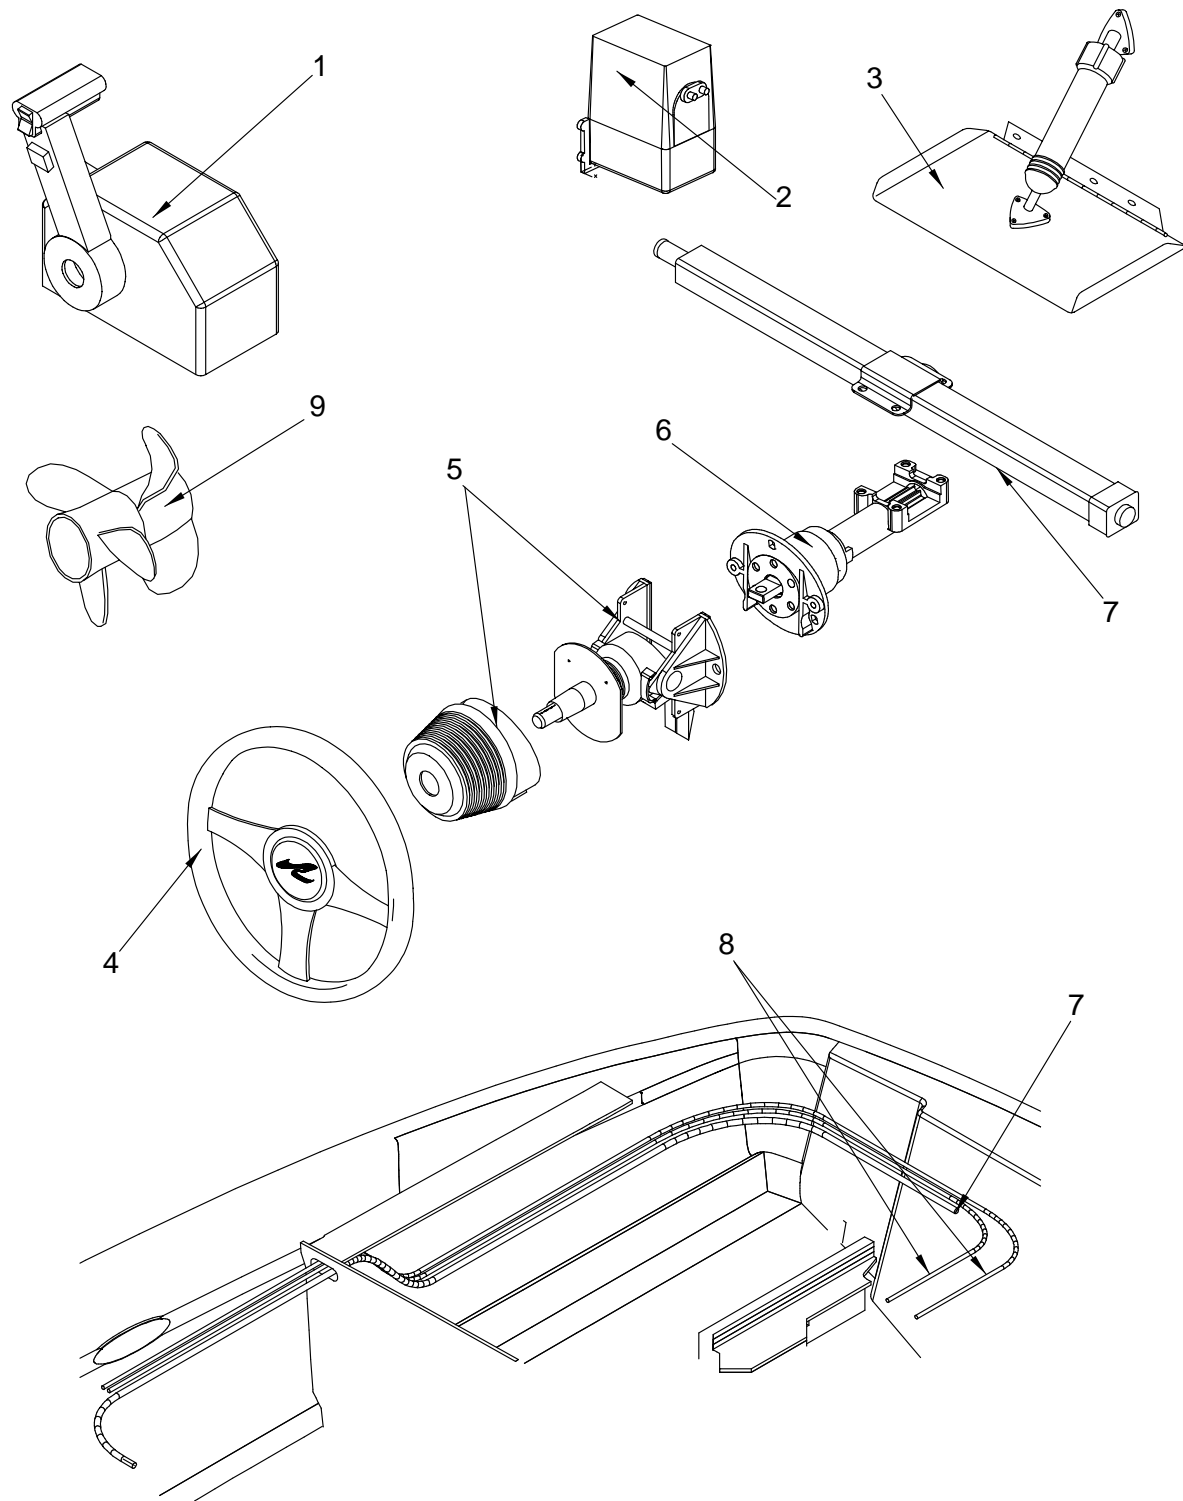

STEERING SYSTEM