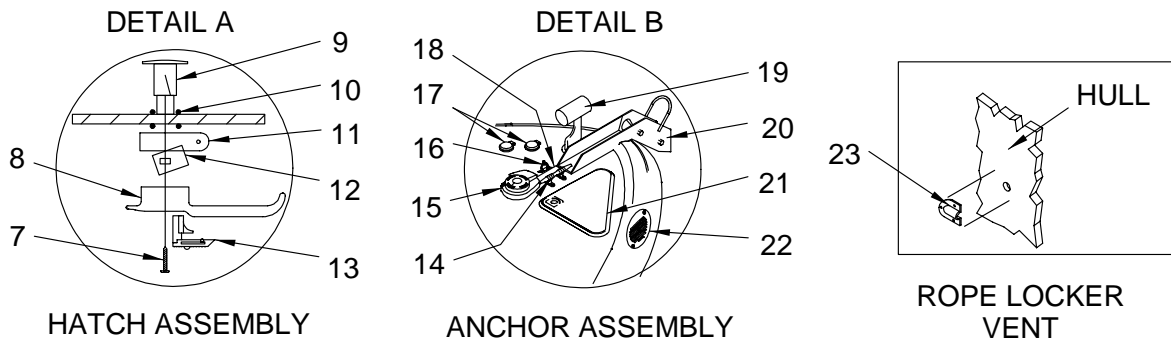

EXTERIOR (DECK)