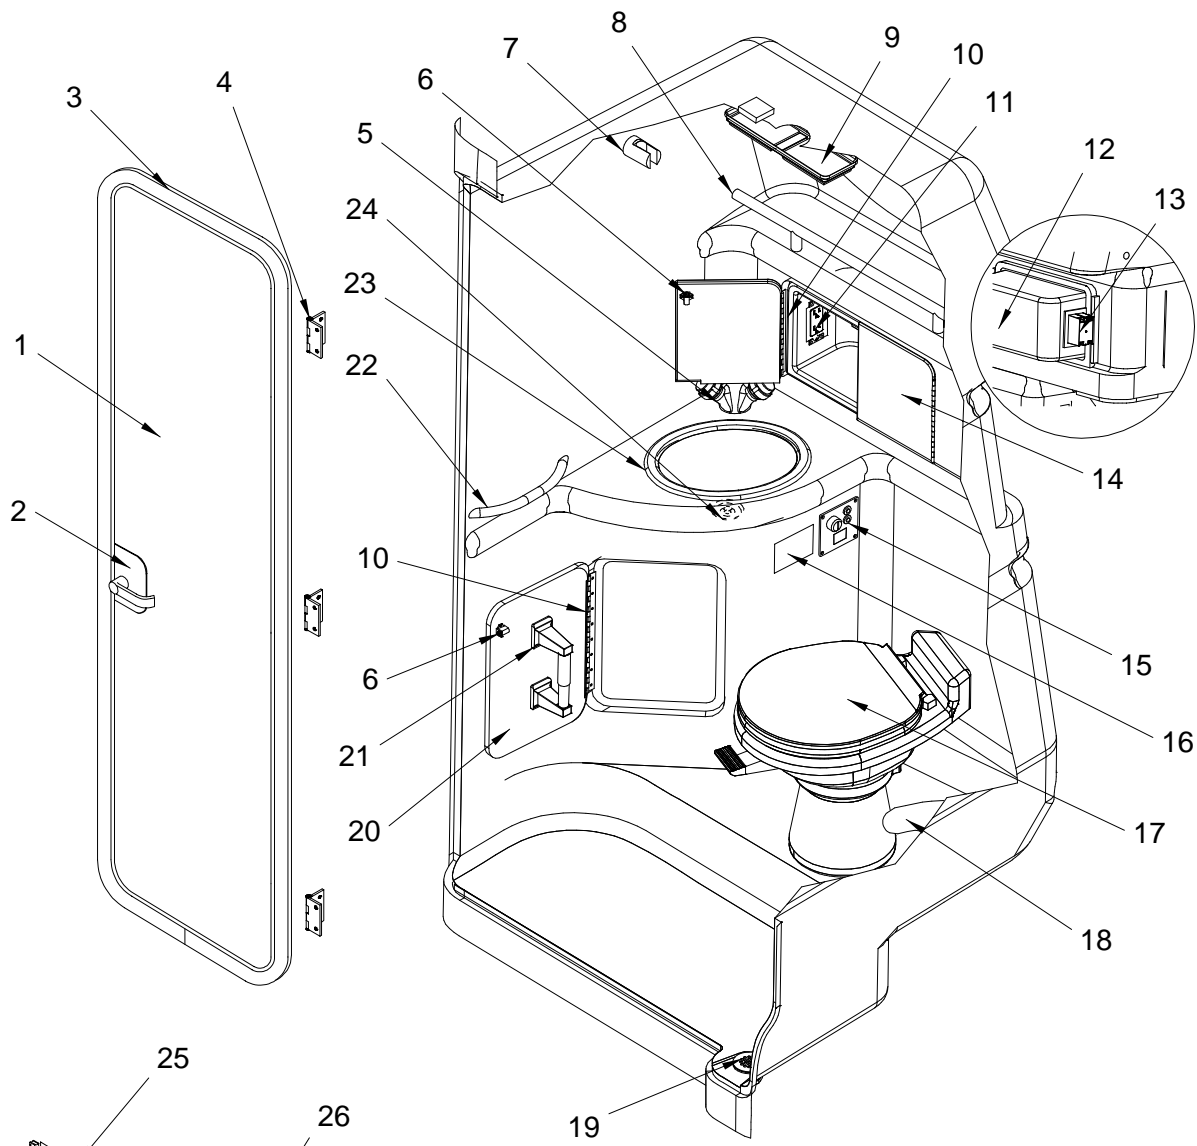

STARBOARD HEAD

STARBOARD HEAD

1	1771355	280DA 04,DOOR,HEAD
	1513928	MIRROR, PLEX 280DA-01 HEAD DOOR MRINE GRD CLR
2	1646140	LATCH, OFFSHR FLUSH RH-OUT PRVKNB CHR
3	1163393	FRAME, ALUM 17 15/16"X 64" ANW L-OUT
4	132324	HINGE, BUTT CHROME/ZINC 2"
5	1253095	FAUCET/SHOWER, WHT/MIX W/ON/OFF FLX TAIL
6	140244	CATCH, SGL ROLLER WHT NYLON W/STRIKE LRG
7	1740886	MOUNT, HDPE SHOWER WALL (MNT ONLY)
8	1474725	RAIL, GRAB 280DA-01 HEAD SHELF
9	312983	LIGHT, DBL DOME FLUSH MT W/SWITCH WHT
	604801	BULB, DOME LIGHT 12V
	633719	LENS, SGL DOME REPL FOR #0596072
10	195032	HINGE, AL CONT 1.25"X 72" SAT
11	1757692	RECEPTACLE, GFCI DUPLEX WHT W/WINDCT LIGHT 15A
12	1326149	BOX, V/F 410DA STRG FWD HEAD SHWR CAB LNR ANW
13	627737	BOX, RECEPTACLE/SWITCH PVC 1-GANG DEEP
14	622050	BUMPER, CLEAR THIN 3/8"
	1517887	DOOR, HDPE 280DA-01 HEAD MED CAB ANW 2PC
15	1188945	PANEL, 260DA-99 WASTE SYS CNTRL
	893800	PANEL, WASTE LEVEL INDICATOR 12V
	533109	BRKR, P/BTN-MANUAL RESET 10A
	1543453	SWITCH, WASTE SYS CONTROL DISCHARGE
16	955278	LABEL, NOTICE OVERBOARD DISCHARGE (LEXAN)
17	1744871	HEAD, VACU-FLUSH BONE 1048 BACK DIS
18	1771349	280DA 04,CVR,HOSE HEAD
19	196782	DRAIN ASSY, SHOWER 1.5"
	344721	DRAIN ASSY, GASKET SHOWER SLIP NUT 1.5"
	344762	DRAIN ASSY, SHOWER SLIP NUT 1.5"
	1683218	SHOWER, SUMP ASSY 12V W/800 PUMP/CHCK VLV MOD
20	1479484	DOOR, HDPE 15 X10 13/16 280DA-01 HEAD LWR ANW
	145870	PULL, DOOR/DRAWER PLAS ALMOND
21	1155241	HOLDER, TOILET PAPER WALL MNT WHT ROLLER
22	1761038	RAIL, GRAB 10" ELIPTICAL W/STUDS 316L
23	850784	SINK, V/F OVAL ANW
24	583427	DRAIN, W/PLUG 100DEG 3/4"BARB CHR
25	132183	TRACK, ALUM CURT TRK 0.275"X 0.688" TAB TYPE
26	1075415	CURTAIN, SHOWER ECRU 66.5"X 24"
27	1454008	PORTLIGHT, OPENING ALL SS 3/8"-7/8" FROS REV1
	1331735	PORTLIGHT, GASKET ONLY (BOMAR)
	866434	KNOB, PORTLIGHT KNOB ONLY (BOMAR)
	1314459	PORTLIGHT, GASKET SATURATED FOAM
	1747493	LABEL, LEAVING WINDOW OPEN EXHAUST FUMES
28	1107044	PORTLIGHT, HANDLES QUICKDOGS (BOMAR)
29	1057991	TRIM RING, V/F PORTLIGHT INNER CUSTOM 98
30	1331313	PORTLIGHT, SCREEN 3/8"X 7/8"
31	1331727	PORTLIGHT, LENS ONLY FROSTED (BOMAR)
32	1513183	TRIM RING, PORTLIGHT 3/8" SS

GELCOATS

1543180	GEL COAT, ANTIQUE WHT