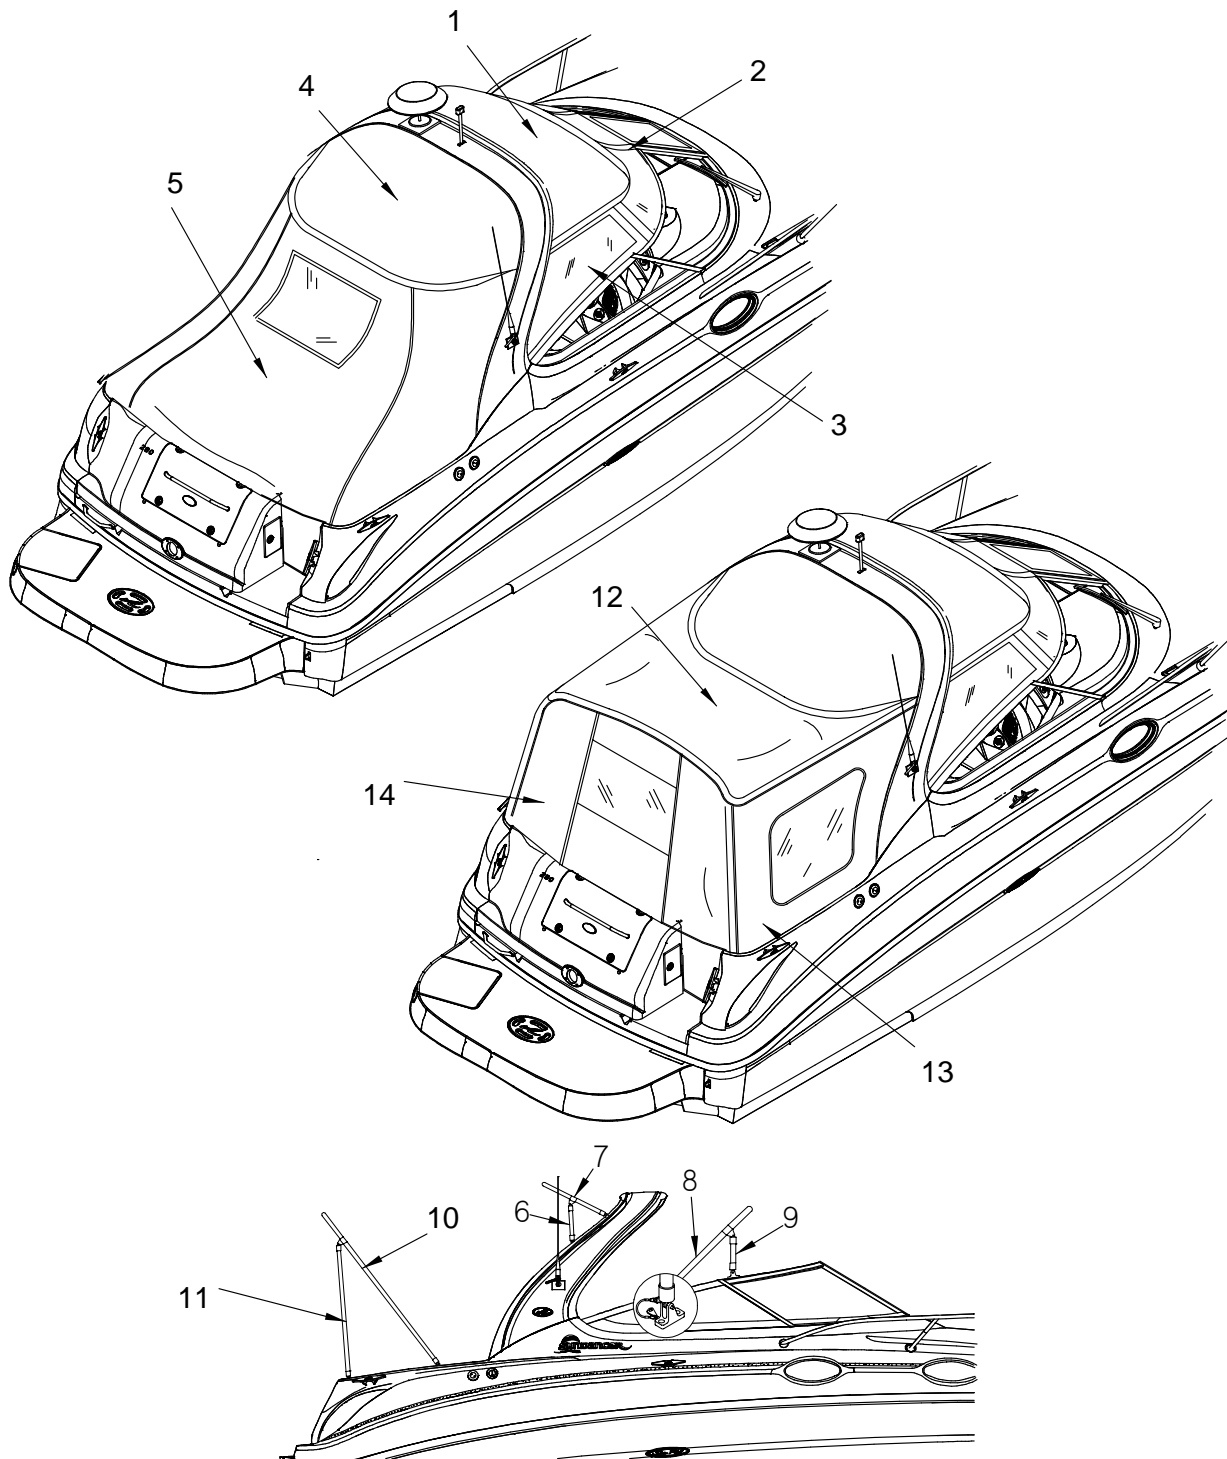

CANVAS (GREEN)