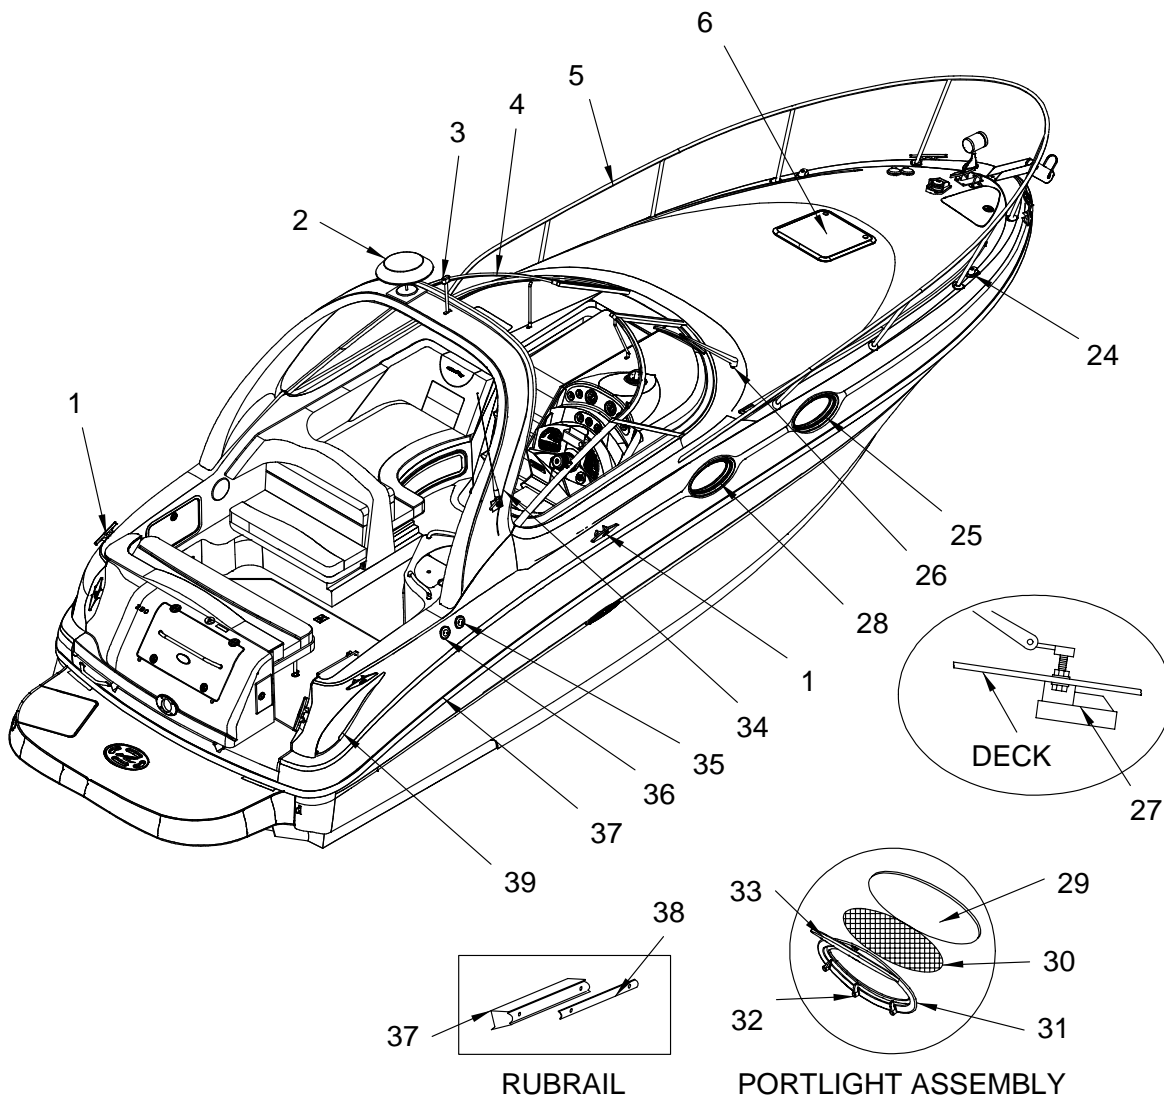

EXTERIOR (DECK)