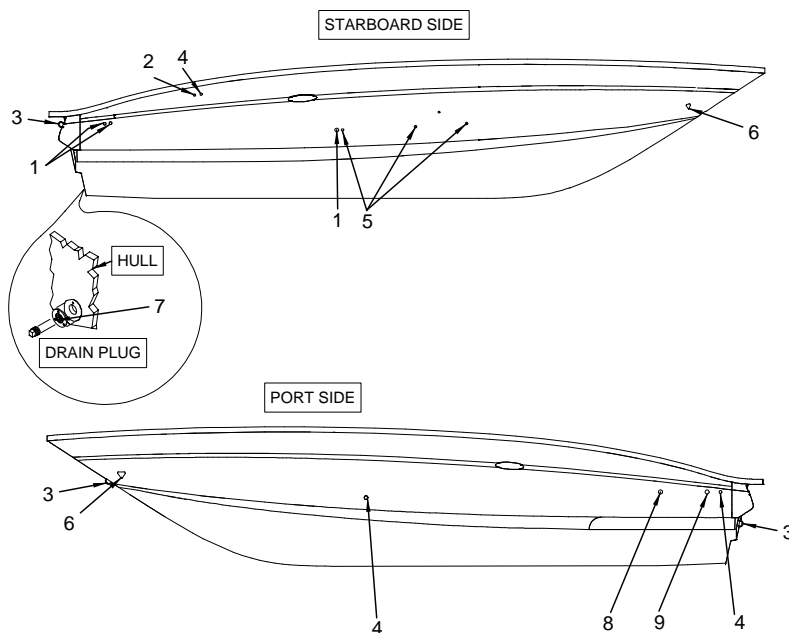

EXTERIOR (HULL)

EXTERIOR (HULL)

- 1 124578 THRU-HULL, PLAS 1 1/8" WHT
- 2 126888 VENT, FUEL/WATER TANK 5/8"X 3"
- 3 126599 EYE, STERN 1/2"X 3 7/16" W/BACKING PLATE
  1473040 PLATE, BACKING UNIVERSAL 3/16"
- 4 124487 THRU-HULL, PLAS 5/8" WHT
- 5 182964 THRU-HULL, PLAS 3/4" WHT
- 6 126870 VENT, CLAMSHELL ROPE LCKR 1 5/8"X 1.5"
- 7 325191 PLUG, RED BRASS DRAIN PLUG 1/2" MPT
- 8 640300 THRU-HULL, BRZ 3/4" W/O NUT
- 9 124537 THRU-HULL, PLAS 1.5" WHT