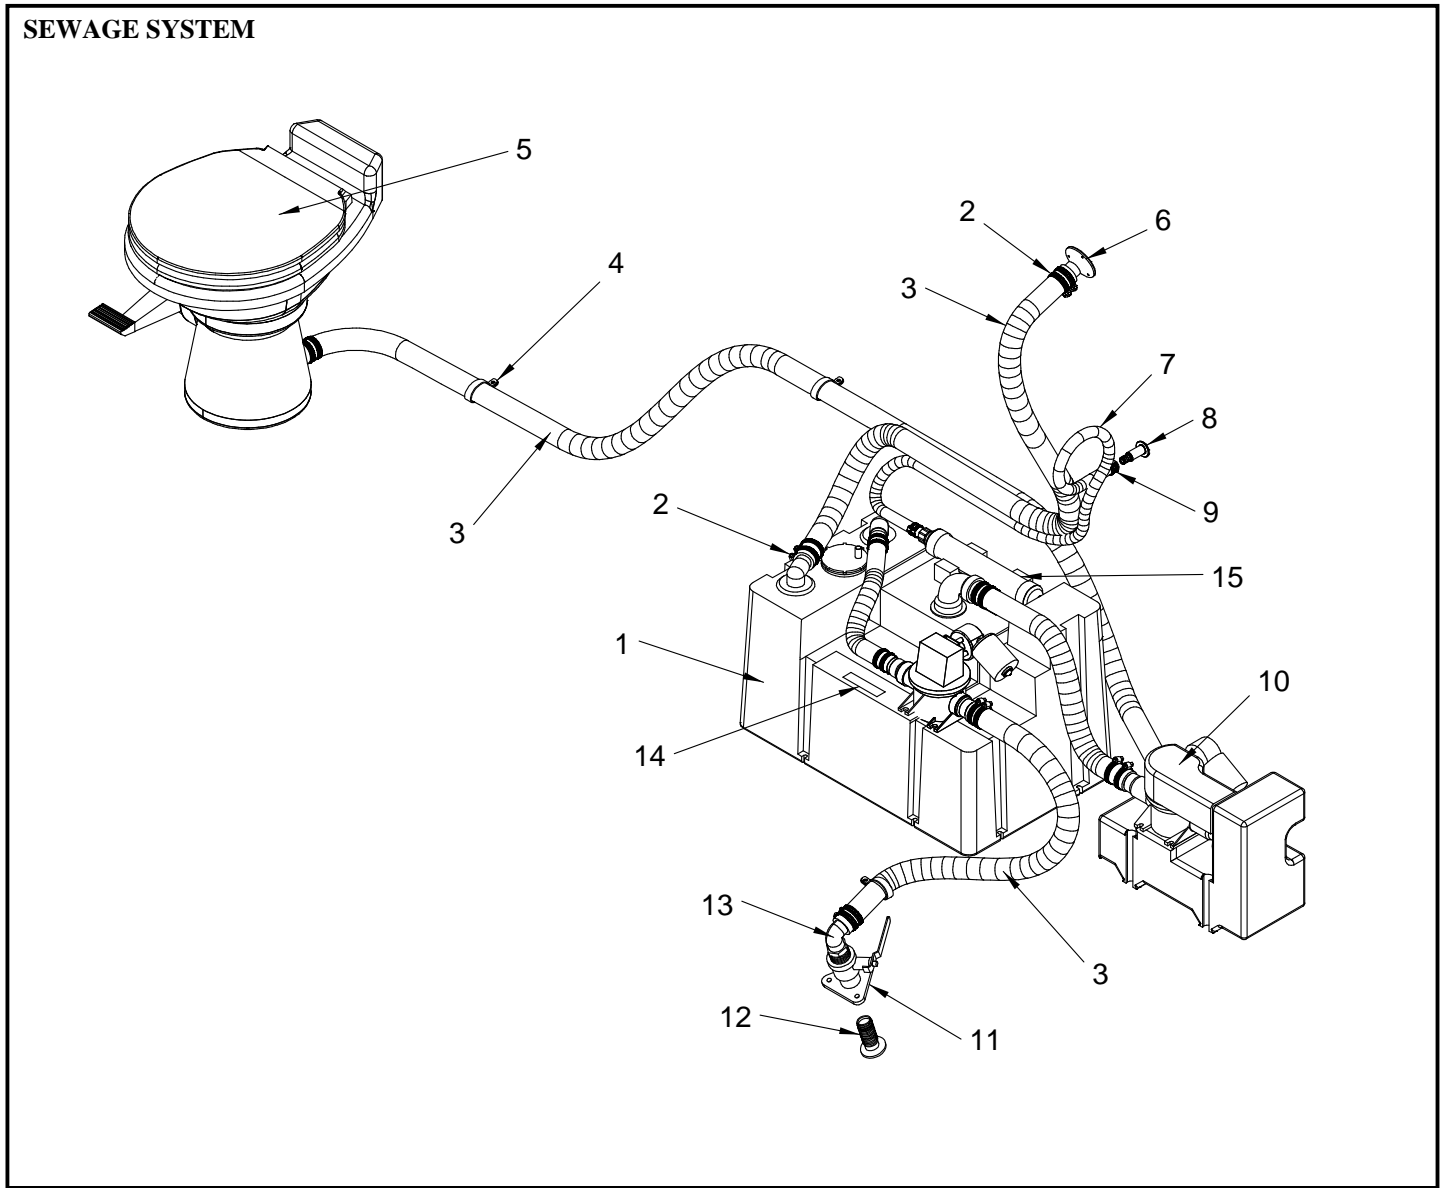

NOT SHOWN

156885	CONN, NON-MET BOAT CABLE 0.30 TO 0.60 DIA
836106	BRACKET, PVC 1.5"X 1.5"X 8" 1/4"HOLES
1224526	COUPLING, SEATECH EQUAL 15MM

NOT SHOWN LABELS

1743534	LABEL, FRESH WATER (LEXAN)
---------	----------------------------