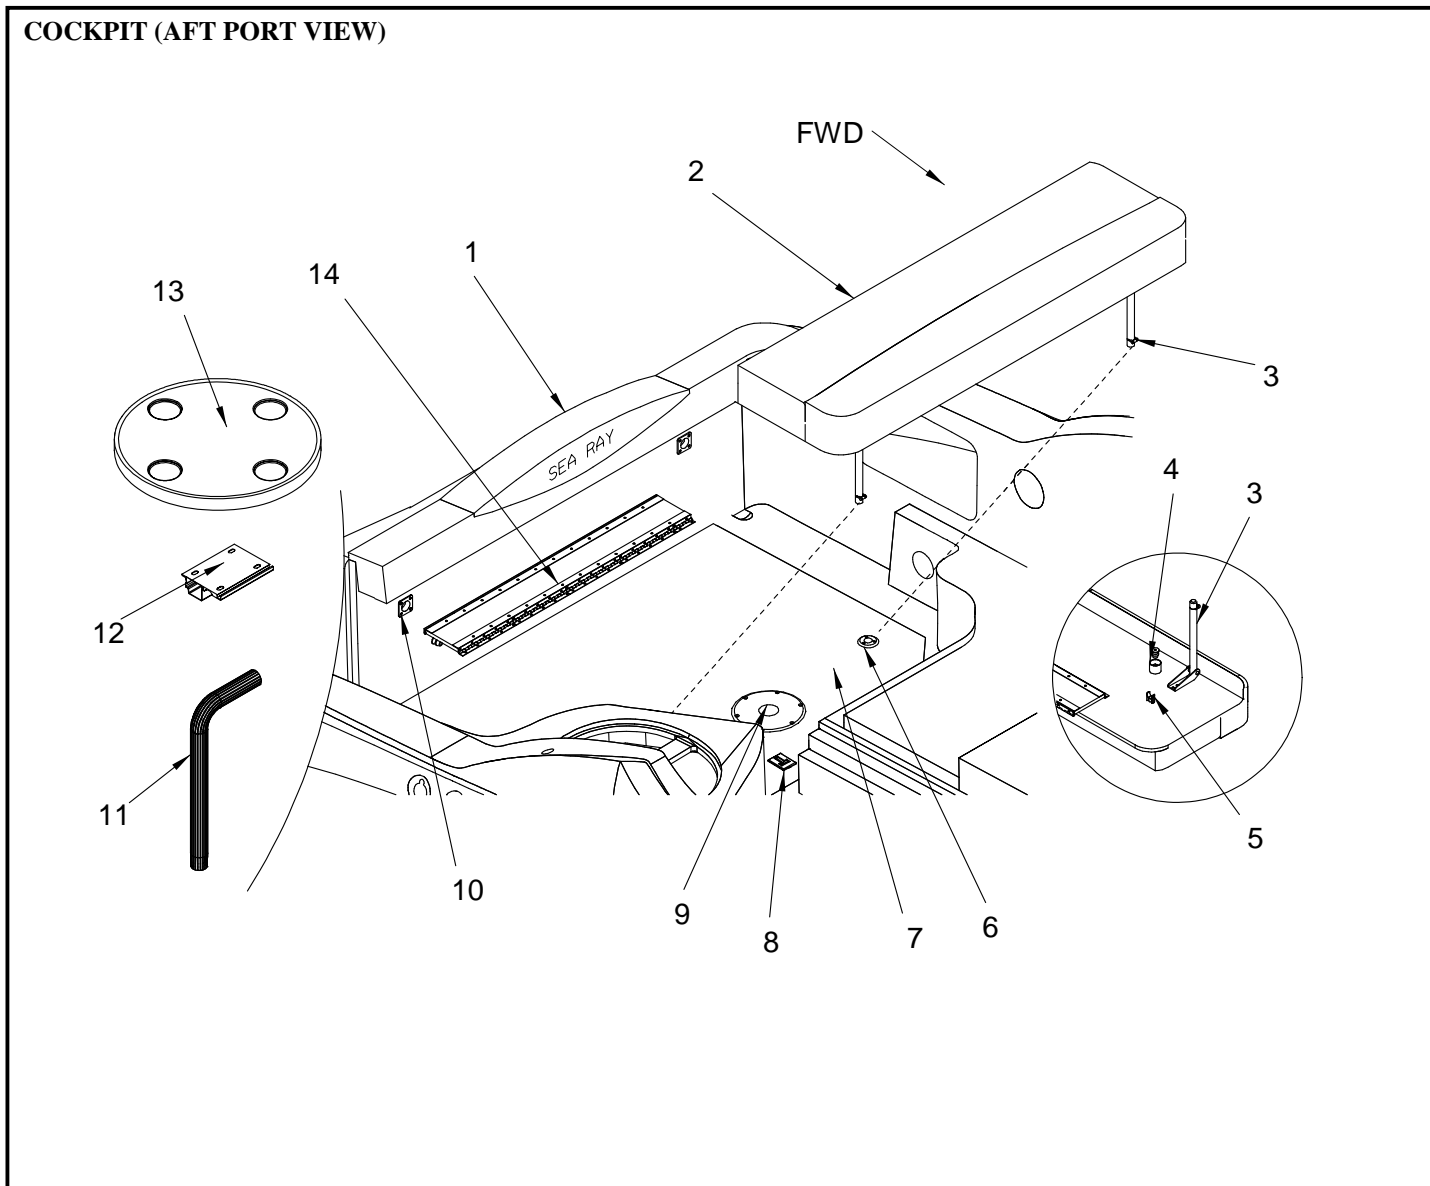

COCKPIT (AFT PORT VIEW)

NOT SHOWN (continued)

- 1 1755119 BLSTR, 280DA-04 AFT FOLDAWAY
- 1771379 BLSTR SKN, 280DA-04 AFT FOLDAWAY
- 2 1755115 CUSH, 280DA-04 AFT FOLDAWAY BNCHST
- 1690165 CUSH SKIN, 280DA-02 AFT FOLDAWAY BNCHST
- 3 1048099 SUPPORT, SWING LEG W/HINGED BASE 1" X 11.25"
- 4 1118314 CATCH, RBR SUNPAD HOLD-DOWN
- 5 590646 CLIP, POLE STRG BLK - MAST LIGHT
- 6 804740 INSERT, LEG SOCKET BLACK 1" (CUSTOM)
- 7 1771363 280DA 04,HATCH,ENG
- 8 1683350 PULL, FLUSH HATCH SS T-HNDL
- 9 876961 BASE, LEG/POST FLUSH MT ALUM
- 10 1197912 INSERT, LEG SOCKET WHT PLAS (CUSTOM)
- 11 1496868 POST, TABLE COLUMN "L" SHAPED 2.25" X 37"
- 12 1496223 SUPPORT, TABLE SIDE MNT 2.25 ANOD
- 13 864157 TABLE, T/F CKPT ROUND ARW 96
- 14 1199249 SHIM, HDPE 260DA-99 CKPT AFT FOLDAWAY SEAT

- 1546274 SHELF, LDPVC 290BR-01 REFRIGERATOR
- 1551605 HOLDER, PVC 280DA-01 CKPT TABLE FACE GRV

NOT SHOWN

- 154369 SNAP STUD, W/#8 X 3/8" PH SS
- 178517 VELCRO, LOOP WHT 2"
- 194225 SNAP REINFORCEMENT, PLAS BACKER
- 221036 SCREW, TAPPING #6A X 3/4" PTH SS/BLK
- 621508 TRIM, PLAS ANGLE 15/16" X 15/16" TAPERED WHT
- 800326 BINDING, CANVAS 1" LINEN STRAIGHT SUNBRELLA
- 995647 BUMPER, BLACK .77W" X .38H" SCR DN PLAS ROUND