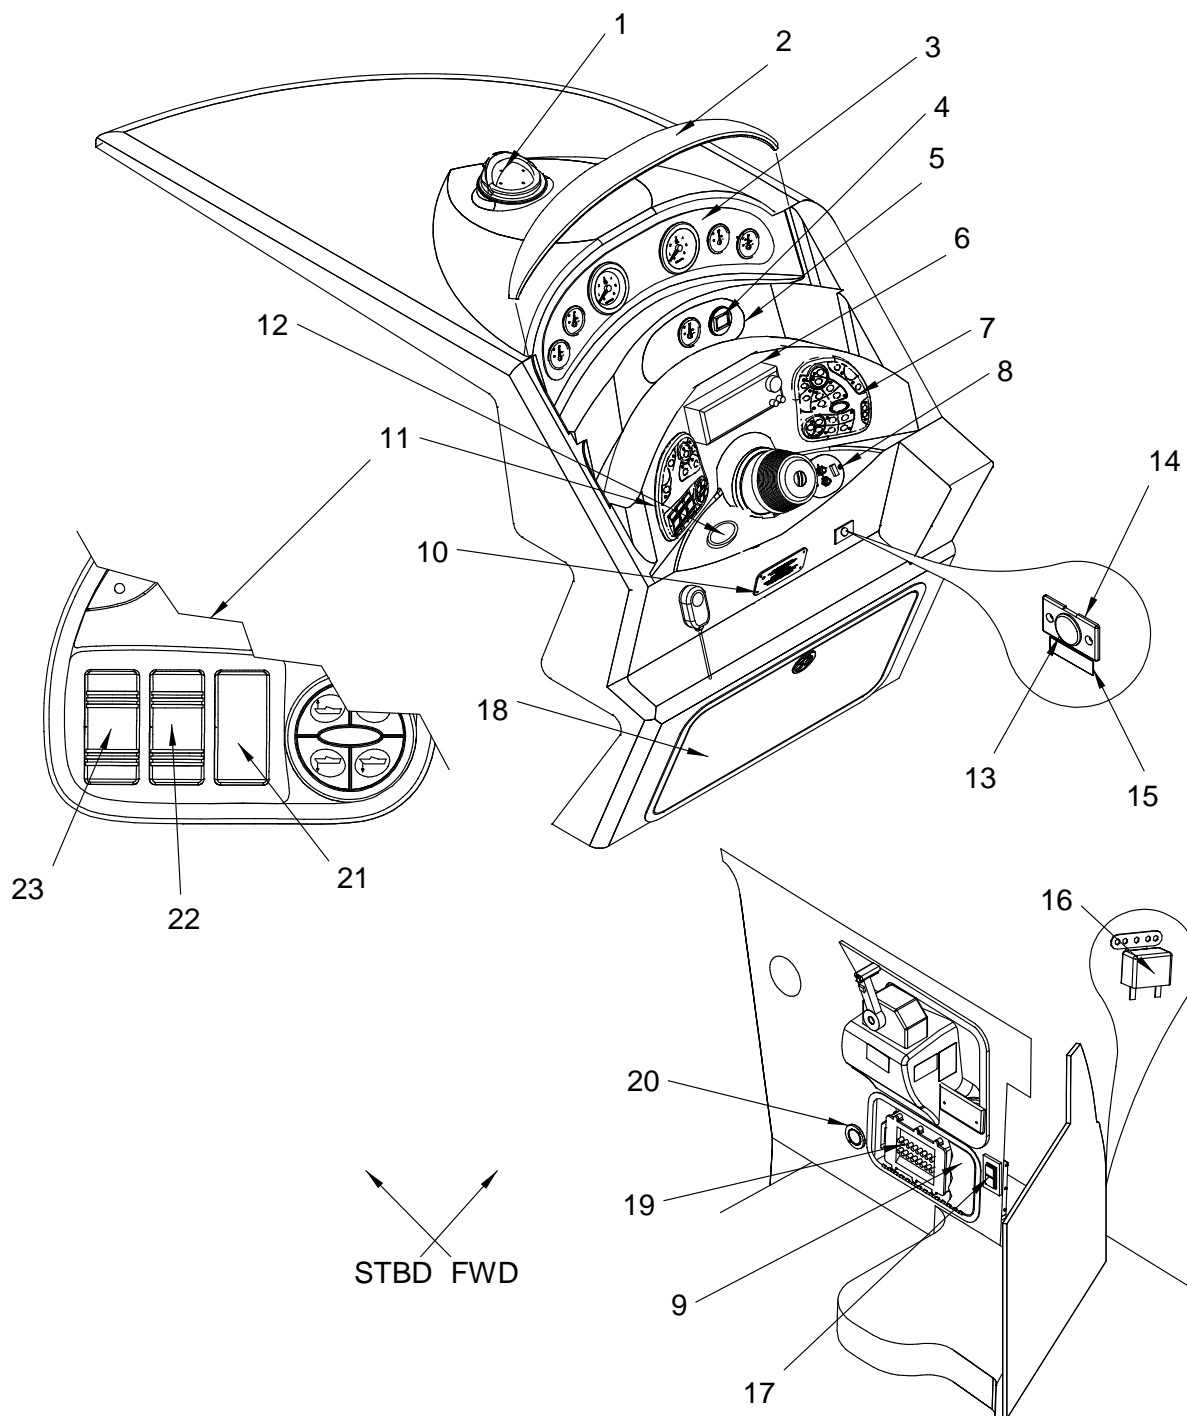

COCKPIT (HELM)