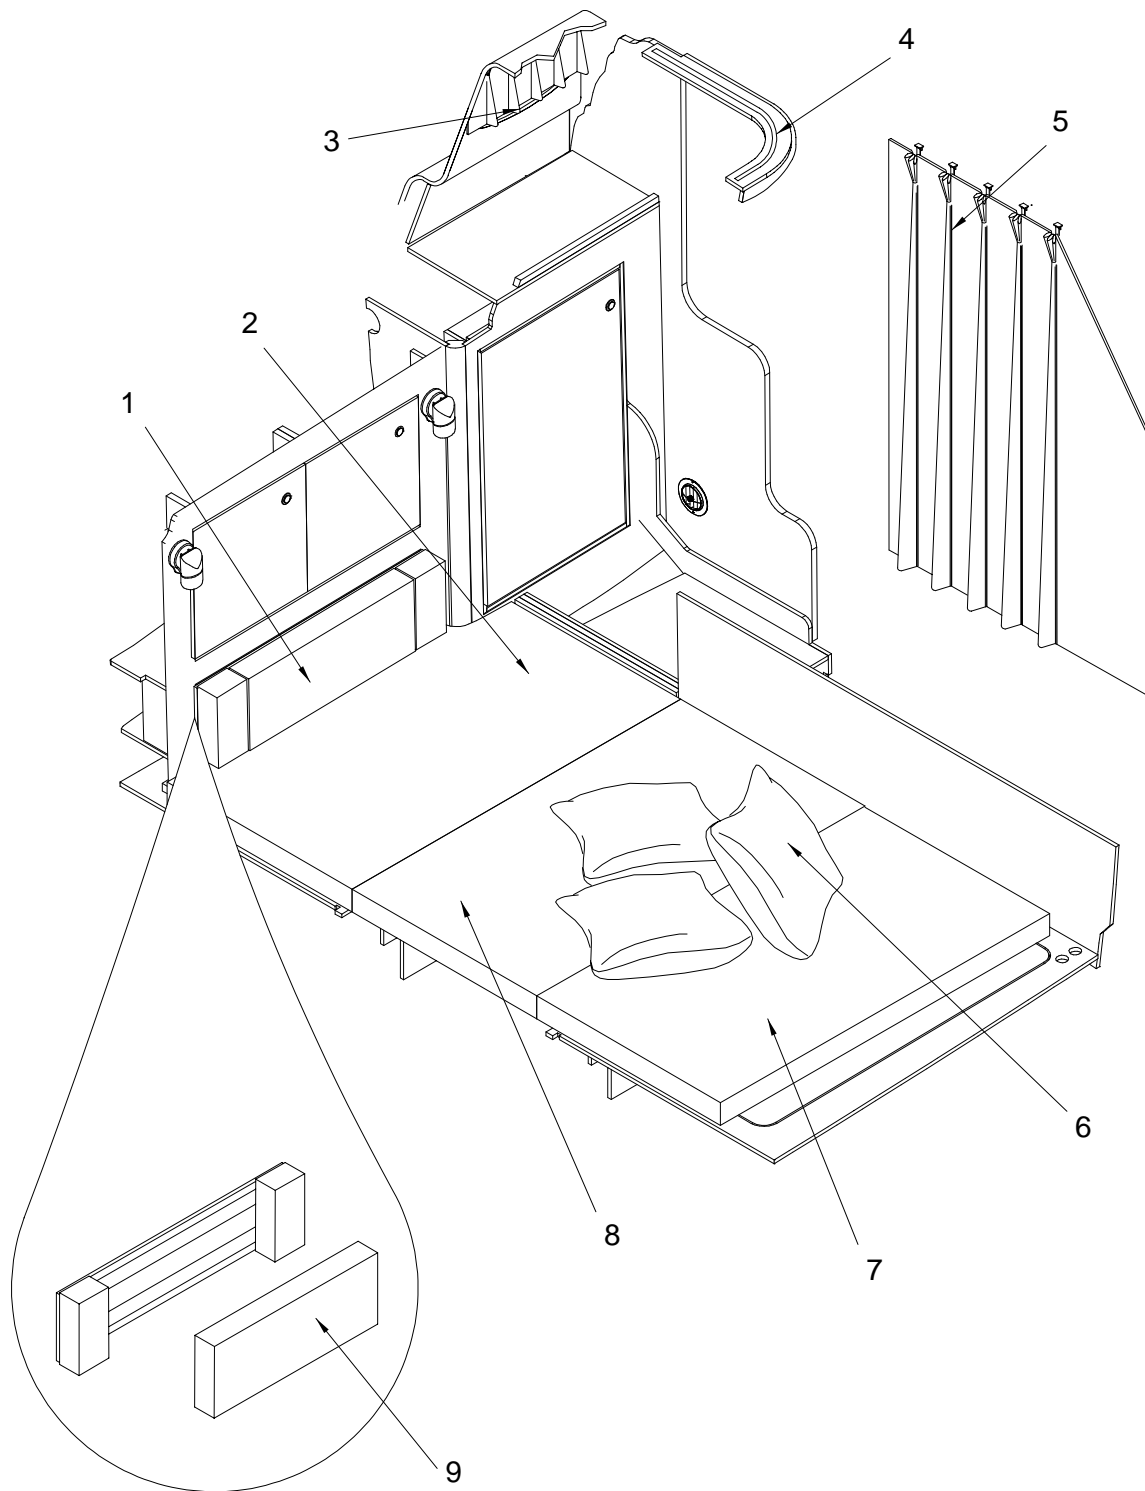

MID STATEROOM (UPHOLSTERY)