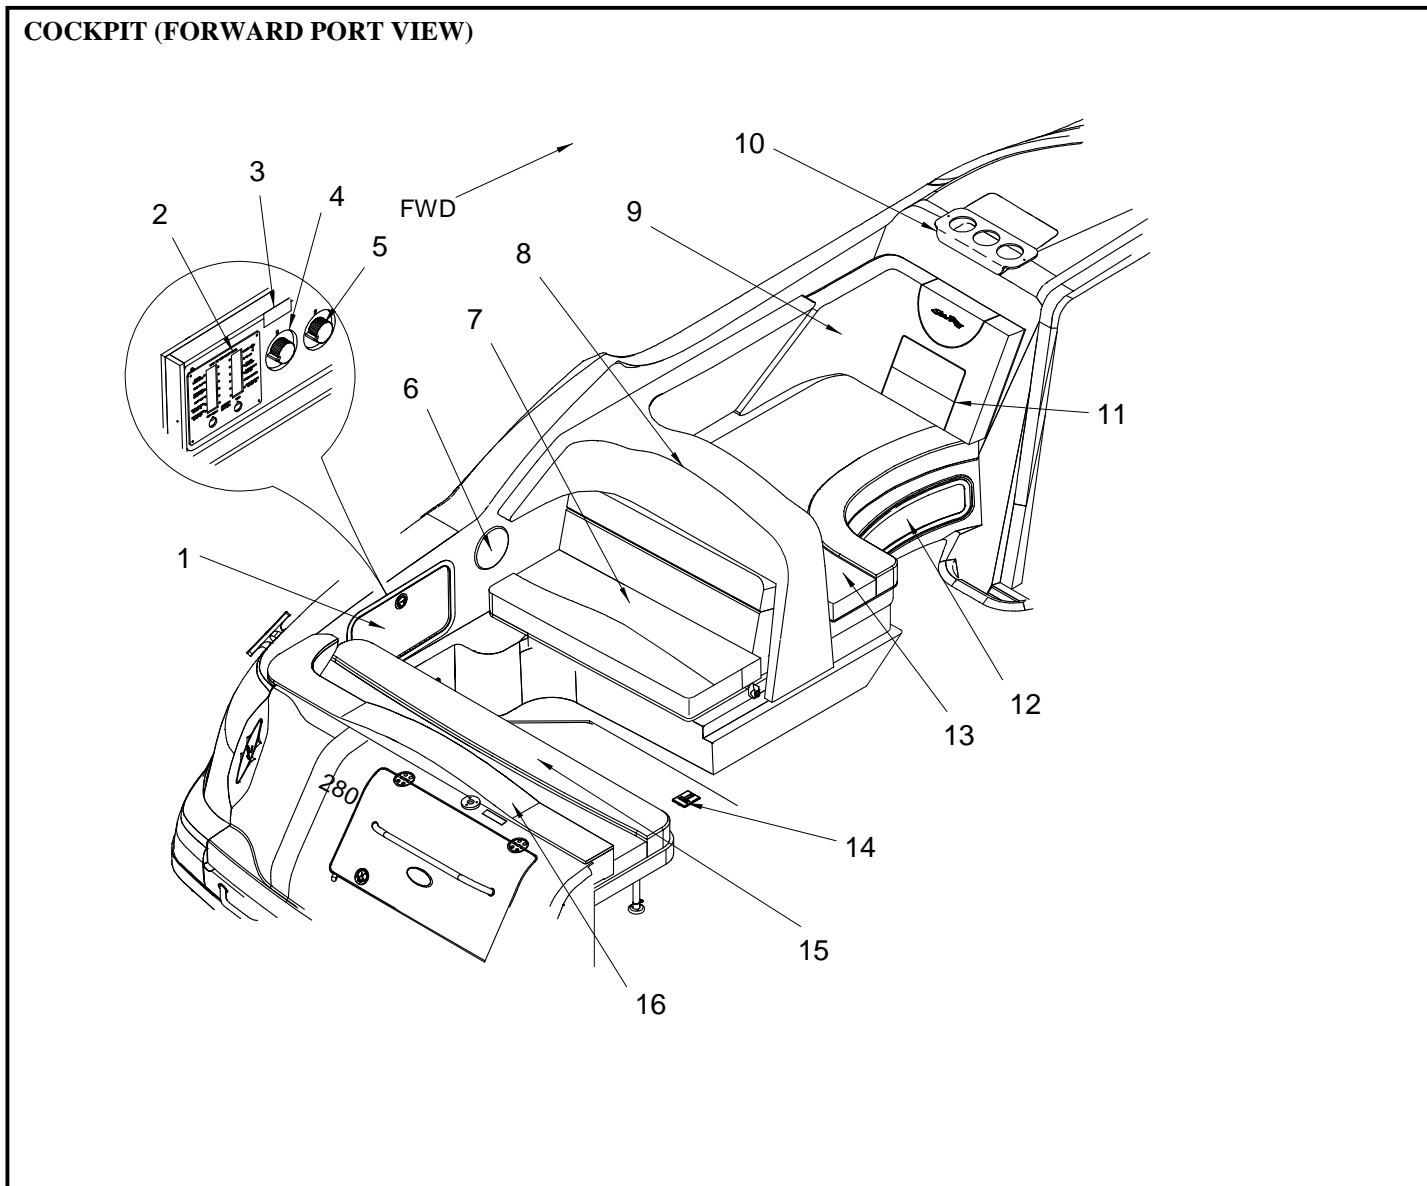

COCKPIT (FORWARD PORT VIEW)

- 1 1512979 DOOR, STRG W/20"X 11" ARW FRAME W/SS LATCH
- 2 1685901 PANEL, 280DA/290BR/SS-02 MDC BRKR SE GAS/DSL
- 3 1746901 LABEL, CAUTION BATTERY SWITCH OFF/ALT DAMAGED
- 4 1726840 SWITCH, BATTERY SEL W/O LOCK W/O DISC REV 1
  141747 ANGLE, PVC 2"X 2"X 1/4"X 10' GREY
- 5 1726841 SWITCH, BATTERY ON/OFF N/LCK N/DISC RV1
  (TWIN ENGINE OPTION)
- 6 1690555 SPEAKER, COAXIAL 6.5" W/WHT CVR
  1690558 GRILL, SPEAKER 6.5" ACOM WHT
- 7 1755122 SEAT, 280DA-04 AFT FCNG ASSY 3PC
  1771376 SEAT SKN, 280DA-04 AFT FCNG ASSY 3PC
- 8 1755120 B/R, 280DA-04 PRT LNG
  1771377 B/R SKIN, 280DA-04 PRT LNG
- 9 1755117 CUSH, 280DA-04 PRT LNG
  1771378 CUSH SKIN, 280DA-04 PRT FWD LNG B/R
- 10 725986 HOLDER, PLEX 250/270DA DRINK PORT DASH
  1051853 HOLDER, PLEX 250/290DA-98 DRNK PORT DASH ZPHR
  (ABOVE # FOR TAN DASH OPTION)
- 11 1689921 PANEL, 280DA-02 PRT LNG FILR
- 12 960666 WINDOW, CKPT SEAT 9"X 30"W/34"RAD 290SDA 97
  968164 SCREEN, CKPT SEAT 9"X 30" 290SDA 97
- 13 1689924 CUSH, 280DA-02 PRT LNG
  1690163 CUSH SKIN, 280DA-02 PRT LNG
- 14 1683350 PULL, FLUSH HATCH SS T-HNDL
- 15 1689926 CUSH, 280DA-02 AFT FOLDAWAY BNCHST

- 15 1690165 CUSH SKIN, 280DA-02 AFT FOLDAWAY BNCHST
  1199249 SHIM, HDPE 260DA-99 CKPT AFT FOLDAWAY SEAT
- 16 1755119 BLSTR, 280DA-04 AFT FOLDAWAY
  1771379 BLSTR SKN, 280DA-04 AFT FOLDAWAY

LABELS/DECALS

- 187245 LABEL, BOATMAN'S CHECK LIST
- 1743534 LABEL, FRESH WATER (LEXAN)
- 1745162 LABEL, LEAVING DOCKSIDE WTR CONNECTED WARNING
- 1745520 LABEL, DANGER CO FUMES W/CANVAS
- 1746901 LABEL, CAUTION BATTERY SWITCH OFF/ALT DAMAGED
- 1749696 LABEL, DANGER COMBO-GAS POWERED BOAT RV1
- 1752713 PLATE, NMMA YACHT CERT DSL

NOT SHOWN

- 154369 SNAP STUD, W/#8 X 3/8" PH SS
- 178517 VELCRO, LOOP WHT 2"
- 194225 SNAP REINFORCEMENT, PLAS BACKER
- 221036 SCREW, TAPPING #6A X 3/4" PTH SS/BLK
- 621508 TRIM, PLAS ANGLE 15/16"X 15/16" TAPERED WHT
- 800326 BINDING, CANVAS 1" LINEN STRAIGHT SUNBRELLA