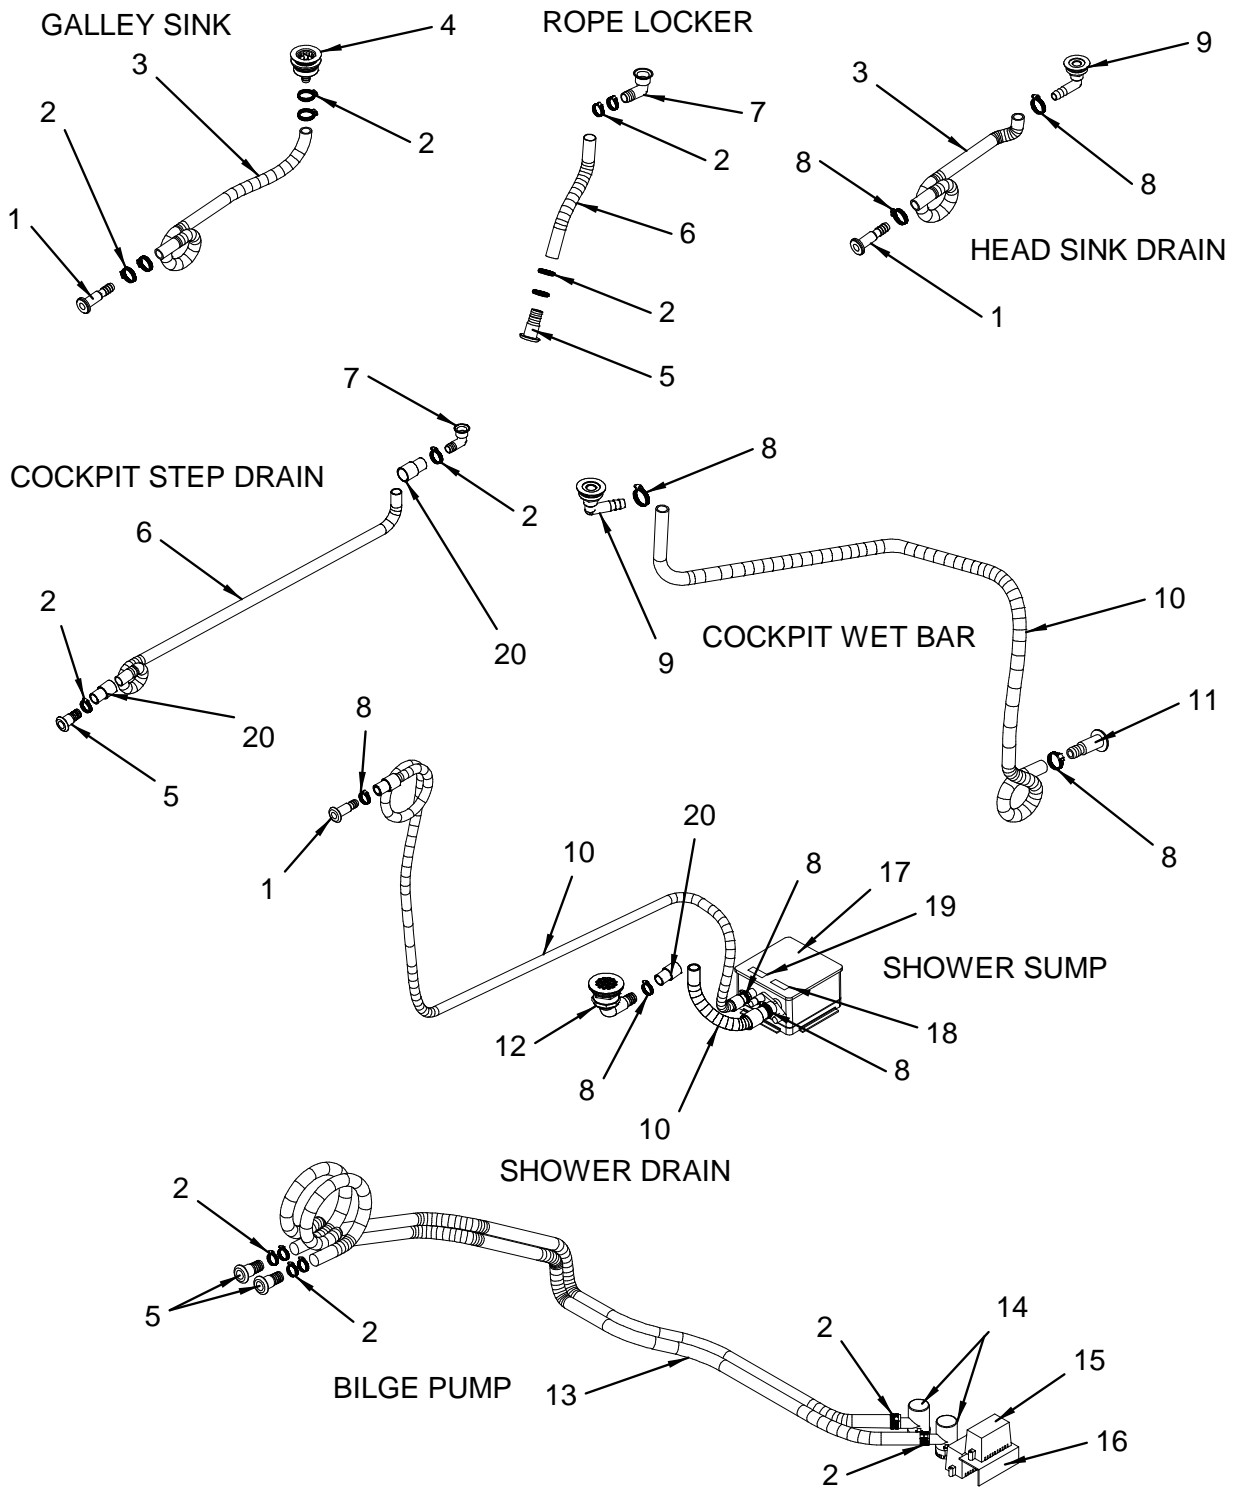

DRAINAGE SYSTEM