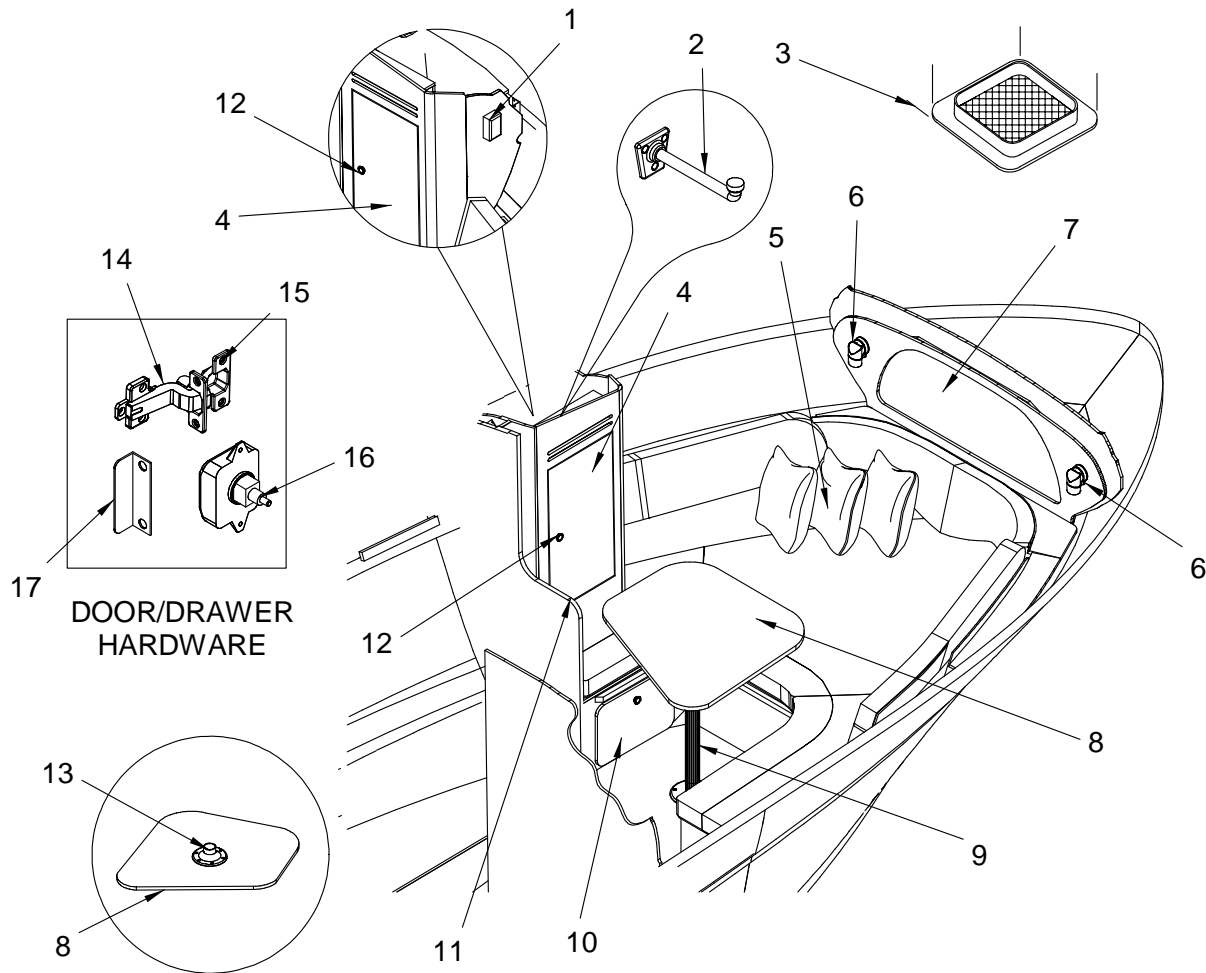

FORWARD STATEROOM (PORT VIEW)

FORWARD STATEROOM (PORT VIEW)

- 1 965707 MONITOR, CO DETECTOR WHT
- 1189687 PLATE, CO MONITOR BACKING WHT
- 2 148015 HOOK, CLOTHES HOOK SURFACE MT 5"
- 3 985754 HATCH, DECK 20X20 ULTRA II NO CLIPS
- 1761690 SCREEN, DECK SKYSCREEN 20"X20" SURFMNT WHT/WH
- 4 1771353 280DA 04,DOOR,H/L FWD PRT FWDSTRM
- 5 1753664 PILLOW PKG, 2004 SPCR VBRTH PKGB (2)
- (STANDARD)
- 1752887 PILLOW PKG, 2004 VBRTH/MIDCAB PKGA (2)
- 1753666 PILLOW PKG, 2004 SPCR VBRTH PKGC (2)
- 1753673 PILLOW PKG, 2004 SPCR VBRTH/MIDCAB PKGD (2)
- 6 981316 SPOTLIGHT, SWIVEL TASK BEIGE W/GLD ACCNT HLGN
- 858886 BULB, REPL FOR #0830307
- 7 1771365 280DA 04,MIR ASSY,R/L
- 1473594 MIRROR, 1/8"X 16.5"X 42" W/1.5"RAD CLR
- 8 1771366 280DA 04,TBL,FWDSTRM
- 9 929851 POST, TABLE LEG 28.875" ANOD FLUTED
- 10 1771359 280DA 04,DOOR,STRG LWR PRT FWDSTRM
- 11 1676816 T-MOLD, VINYL INSERT 5/8" POL CHR (FLEX)
- 12 1271014 PULL, PUSH-BUTTON KNOB CHR
- 1542232 PULL, ROSETTE POL SOLID BRASS 16MM (5/8")
- 13 876979 BASE, LEG/POST SURF MT ALUM
- 14 525667 HINGE, CONCEALED FULL OVERLAY MT PLATE ONLY
- 15 839399 HINGE, SELF CLOSING BLUM SCREW-ON
- 16 772418 CATCH, RIM-LOCK WHT

- 17 761445 CATCH, RIM-LOCK STRIKE PLATE

CARPET

- 1467166 CARPET, INT 44 OZ SNOW 6FT 100% BCF NYLON (PACKAGES B, C, & D)
- 1467182 CARPET, INT 44 OZ WHEATON 6FT 100% BCF NYLON (PACKAGE A)
- 1589225 HARNESS, 280DA-01 CABIN REV1

CARPET RUNNER

- 1466168 CANVAS, 280DA-01 CARPET RUNNER TST

NOT SHOWN

- 1690557 SPEAKER, COAXIAL 6.5" N/CVR
- 1752205 CURTAIN, 280DA-04 PKGA-OVERTURE CHAMP UPRCAB (INTERIOR A STANDARD)
- 1717332 GRILL, SPEAKER 6.5" ACOM BLK
- 1752206 CURTAIN, 280DA-04 PKGB-MESA MUSLIN UPR CAB (INTERIOR B)
- 1752207 CURTAIN, 280DA-04 PKGC-THAI SILK UPR CAB (INTERIOR C)
- 132183 TRACK, ALUM CURT TRK 0.275"X 0.688" TAB TYPE