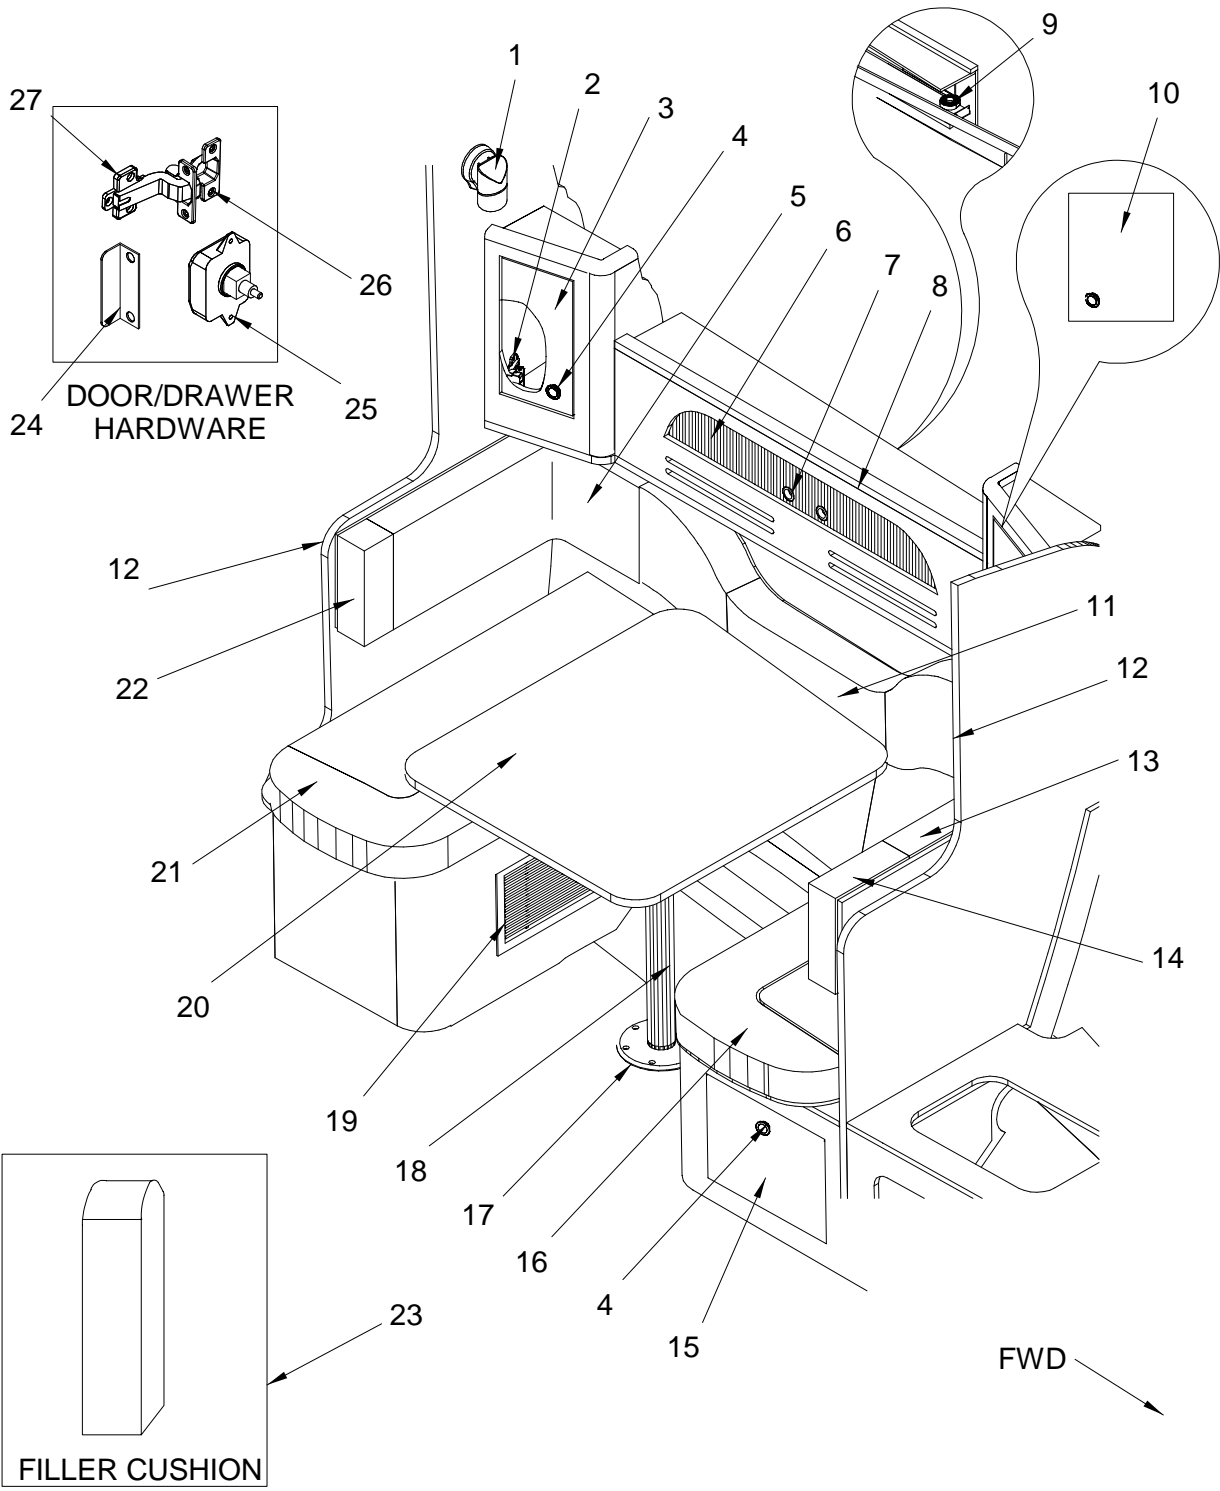

DINETTE

DINETTE

1	981316	SPOTLIGHT, SWIVEL TASK BEIGE W/GLD ACCNT HLGN
	858886	BULB, REPL FOR #0830307
2	525667	HINGE, CONCEALED FULL OVERLAY MT PLATE ONLY
	839399	HINGE, SELF CLOSING BLUM SCREW-ON
3	1771356	280DA 04,DOOR,STRG AFT DIN
4	1271014	PULL, PUSH-BUTTON KNOB CHR
	772418	CATCH, RIM-LOCK WHT
	1542232	PULL, ROSETTE POL SOLID BRASS 16MM (5/8")
	761445	CATCH, RIM-LOCK STRIKE PLATE
5	1770866	280DA 04,BLSTR,AFT DIN FILR
	1770856	280DA 04,BLSTR SKN,AFT DIN FILR
6	1771351	280DA 04,DOOR,DIN TMBR LH
	1771374	280DA 04,DOOR,DIN TMBR RH
7	1542232	PULL, ROSETTE POL SOLID BRASS 16MM (5/8")
8	136853	NOSING, ALUM 5/8"X 12' T-1 ROUNDED BRITE BUFF
9	122929	TRACK, TAMBOUR SLIDE LEFT SPIRAL
	122937	TRACK, TAMBOUR SLIDE RIGHT SPIRAL
10	1771357	280DA 04,DOOR,STRG FWD DIN
11	1770869	280DA 04,BLSTR,CTR DIN
	1770859	280DA 04,BLSTR SKN,CTR DIN
12	1676816	T-MOLD, VINYL INSERT 5/8" POL CHR (FLEX)
13	1770872	280DA 04,BLSTR,FWD DIN FILR
	1770862	280DA 04,BLSTR SKN,FWD DIN FILR
14	1770871	280DA 04,BLSTR,FWD DIN
	1770861	280DA 04,BLSTR SKN,FWD DIN
15	1771362	280DA 04,DOOR,LWR DIN
16	1771343	280DA 04,CUSH,FWD DIN
	1771370	280DA 04,CUSH SKN,FWD DIN
17	1125285	BASE, TABLE FLUSH MNT ALUM TPR CASTING
18	1657659	POST, TABLE LEG 2 7/8"X 30" ANOD FLUTED
19	1165091	A/C COMP, DEFUSER 14X7 CLW W/FILTER (A/C & HEATING OPTION)
	1604263	A/C COMP, CABLE INTERCONNECT 15'
	1604271	A/C COMP, DISPLAY ECU BLK W/3/4" DOOR
20	1771371	280DA 04,TBL,DIN
	1125293	BASE, TABLE SURF MNT ALUM TAPERED CASTING
21	1771340	280DA 04,CUSH,AFT DIN
	1770878	280DA 04,CUSH SKN,AFT DIN
22	1770865	280DA 04,BLSTR,AFT DIN
	1770855	280DA 04,BLSTR SKN,AFT DIN
23	1771373	280DA 04,UPHOLSTERY,DIN FILR
24	761445	CATCH, RIM-LOCK STRIKE PLATE
25	772418	CATCH, RIM-LOCK WHT
26	839399	HINGE, SELF CLOSING BLUM SCREW-ON
27	525667	HINGE, CONCEALED FULL OVERLAY MT PLATE ONLY

NOT SHOWN

	390849	CATCH, GRABBER LATCH W/10LB HOLD BLK PLAS
	506469	OAK, S4S 3/4"X 2"X RANDOM 6'-10'
	1613926	OAK, S4S 3/4"X 1.25"X RANDOM 6'-10'