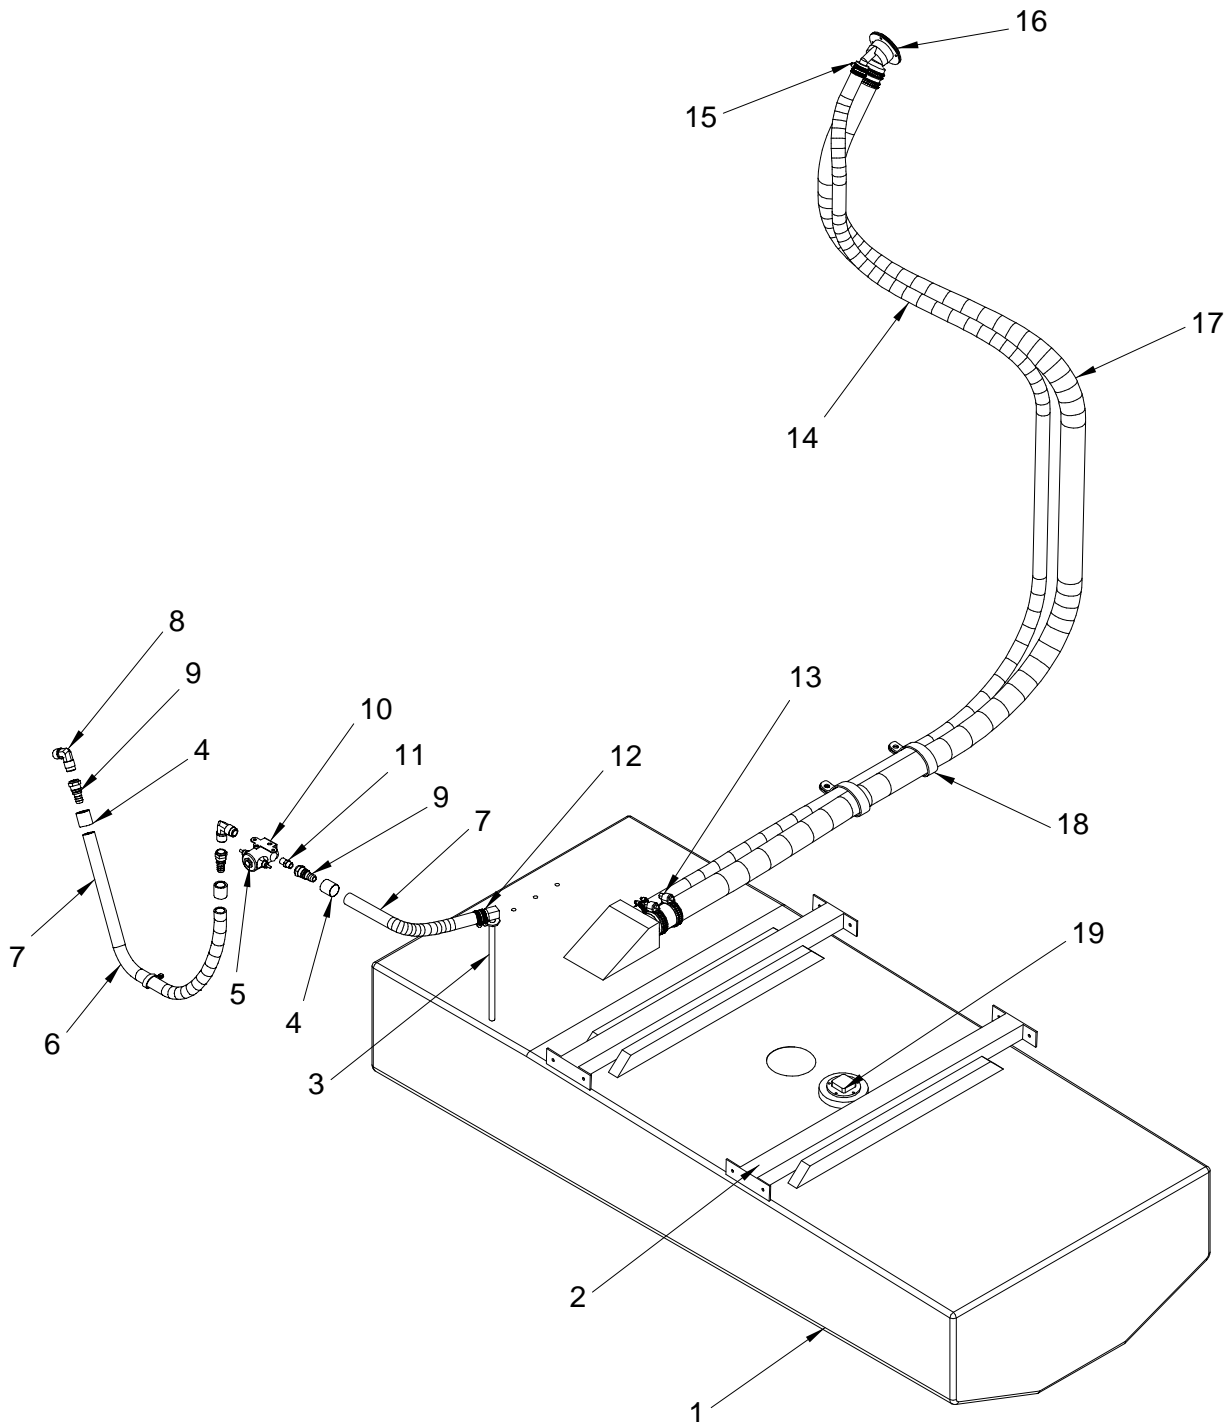

FUEL SYSTEM