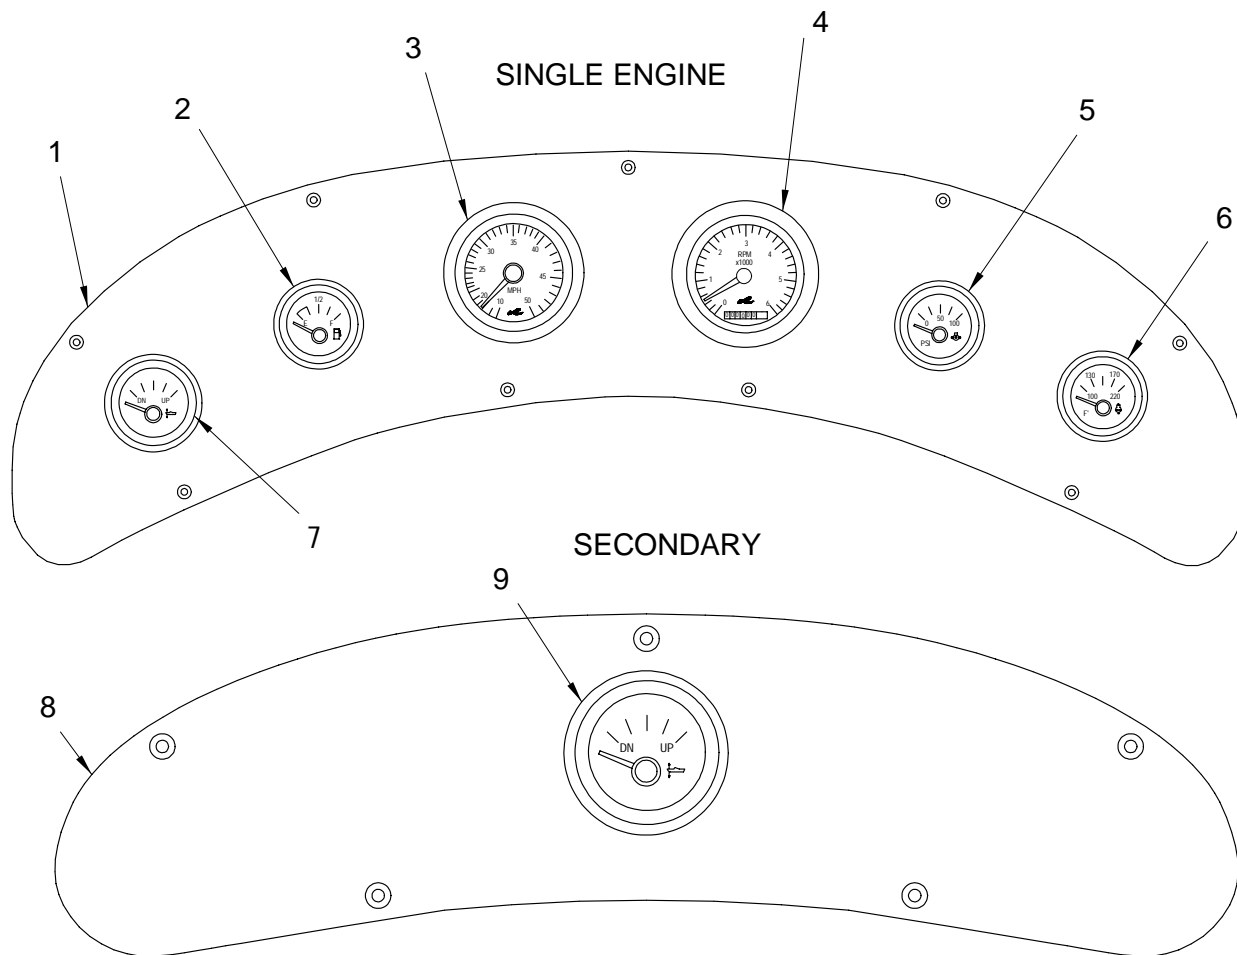

INSTRUMENT PANELS