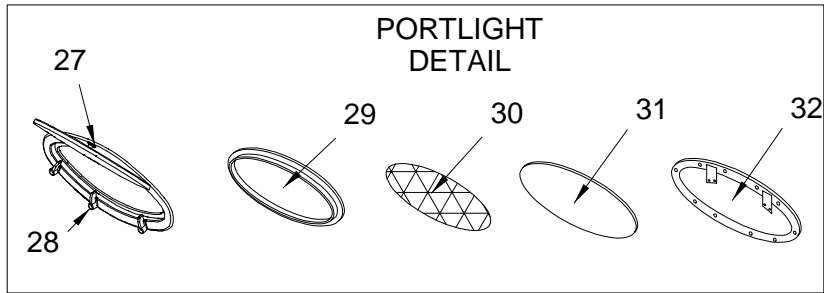

STARBOARD HEAD

STARBOARD HEAD

1	1771355	280DA 04,DOOR,HEAD
	1513928	MIRROR, PLEX 280DA-01 HEAD DOOR MRINE GRD CLR
2	1646140	LATCH, OFFSHR FLUSH RH-OUT PRVKNB CHR
3	1163393	FRAME, ALUM 17 15/16"X 64" ANW L-OUT
4	132324	HINGE, BUTT CHROME/ZINC 2"
5	1253095	FAUCET/SHOWER, WHT/MIX W/ON/OFF FLX TAIL
6	140244	CATCH, SGL ROLLER WHT NYLON W/STRIKE LRG
7	1740886	MOUNT, HDPE SHOWER WALL (MNT ONLY)
8	1474725	RAIL, GRAB 280DA-01 HEAD SHELF
9	312983	LIGHT, DBL DOME FLUSH MT W/SWITCH WHT
	604801	BULB, DOME LIGHT 12V
	633719	LENS, SGL DOME REPL FOR #0596072
10	195032	HINGE, AL CONT 1.25"X 72" SAT
11	1757692	RECEPTACLE, GFCI DUPLEX WHT W/WINDCT LIGHT 15A
12	1326149	BOX, V/F 410DA STRG FWD HEAD SHWR CAB LNR ANW
13	627737	BOX, RECEPTACLE/SWITCH PVC 1-GANG DEEP
14	622050	BUMPER, CLEAR THIN 3/8"
	1517887	DOOR, HDPE 280DA-01 HEAD MED CAB ANW 2PC
15	1188945	PANEL, 260DA-99 WASTE SYS CNTRL
	893800	PANEL, WASTE LEVEL INDICATOR 12V
	533109	BRKR, P/BTN-MANUAL RESET 10A
	1543453	SWITCH, WASTE SYS CONTROL DISCHARGE
16	955278	LABEL, NOTICE OVERBOARD DISCHARGE (LEXAN)
17	1744871	HEAD, VACU-FLUSH BONE 1048 BACK DIS
18	1771349	280DA 04,CVR,HOSE HEAD
19	196782	DRAIN ASSY, SHOWER 1.5"
	344721	DRAIN ASSY, GASKET SHOWER SLIP NUT 1.5"
	344762	DRAIN ASSY, SHOWER SLIP NUT 1.5"
	1683218	SHOWER, SUMP ASSY 12V W/800 PUMP/CHCK VLV MOD
20	1479484	DOOR, HDPE 15 X10 13/16 280DA-01 HEAD LWR ANW
	145870	PULL, DOOR/DRAWER PLAS ALMOND
21	1155241	HOLDER, TOILET PAPER WALL MNT WHT ROLLER
22	1761038	RAIL, GRAB 10" ELIPTICAL W/STUDS 316L
23	850784	SINK, V/F OVAL ANW
24	583427	DRAIN, W/PLUG 100DEG 3/4"BARB CHR
25	132183	TRACK, ALUM CURT TRK 0.275"X 0.688" TAB TYPE
26	1075415	CURTAIN, SHOWER ECRU 66.5"X 24"
27	1454008	PORTLIGHT, OPENING ALL SS 3/8"-7/8" FROS REV1
	1331735	PORTLIGHT, GASKET ONLY (BOMAR)
	866434	KNOB, PORTLIGHT KNOB ONLY (BOMAR)
	1314459	PORTLIGHT, GASKET SATURATED FOAM
	1747493	LABEL, LEAVING WINDOW OPEN EXHAUST FUMES
28	1107044	PORTLIGHT, HANDLES QUICKDOGS (BOMAR)
29	1057991	TRIM RING, V/F PORTLIGHT INNER CUSTOM 98
30	1331313	PORTLIGHT, SCREEN 3/8"X 7/8"
31	1331727	PORTLIGHT, LENS ONLY FROSTED (BOMAR)
32	1513183	TRIM RING, PORTLIGHT 3/8" SS

GELCOATS

1543180	GEL COAT, ANTIQUE WHT