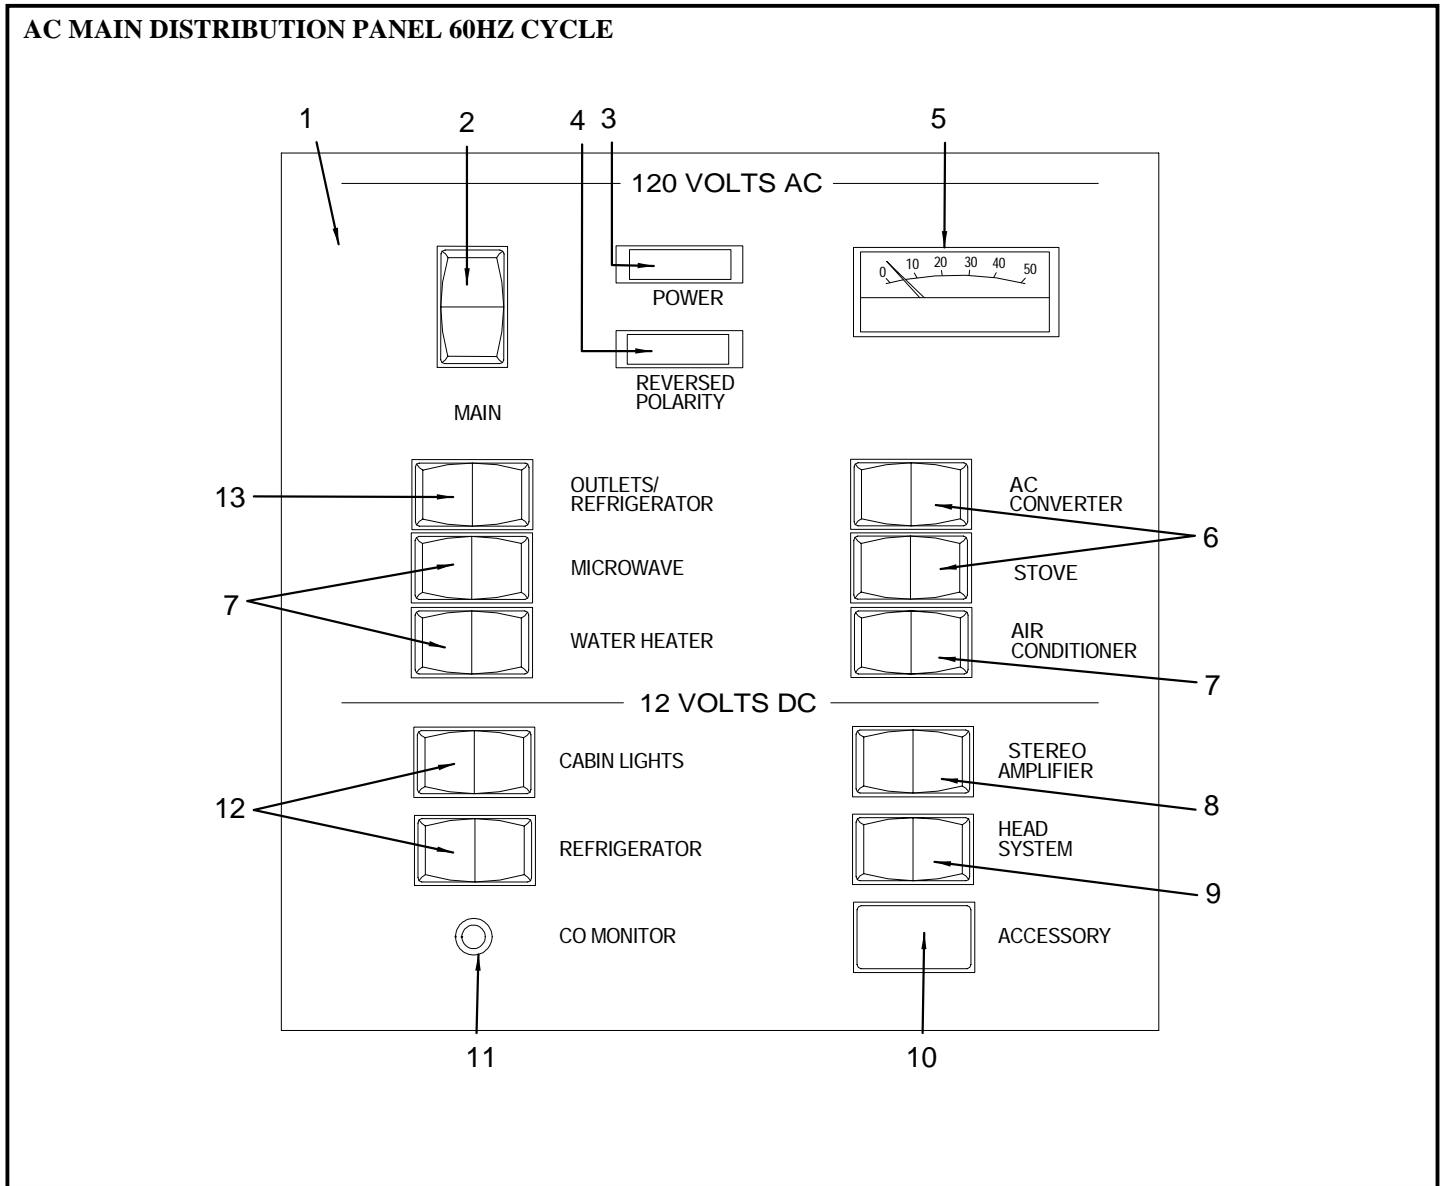

AC MAIN DISTRIBUTION PANEL 60HZ CYCLE

- 1 1508969 PANEL, 280DA-01 AC MDP 120/60
- 1524263 PANEL, BLANK:280DA-01 MDP AC
- 2 648873 BRKR/ROCK, 2-POLE AC/DC VERT 30A WHT
- 3 572529 LIGHT, POLARITY GRN 125V
- 4 557611 LIGHT, POLARITY RED 125V
- 5 767608 GAUGE, VOLTMETER AC 0-150 ANALOG WINDOW MT SM
- 6 332593 BRKR/ROCK, SGL-POLE AC/DC HORZ 10A WHT
- 7 331991 BRKR/ROCK, SGL-POLE AC/DC HORZ 20A WHT
- 8 1479922 BRKR/ROCK, SGL-POLE M-SERIES HORZ 25A RED
- 9 1506690 BRKR/ROCK, SGL-POLE M-SERIES HORZ 20A RED
- 10 1490200 PLUG, BRKR/ROCK M SERIES
- 11 1181700 BRKR, P/BTN-MANUAL RESET M-SERIES 1A W/SCREW
- 12 1181684 BRKR/ROCK, SGL-POLE M-SERIES HORZ 15A RED
- 13 331991 BRKR/ROCK, SGL-POLE AC/DC HORZ 20A WHT

NOT SHOWN ELECTRICAL

- 432872 PLUG, BRKR/ROCK