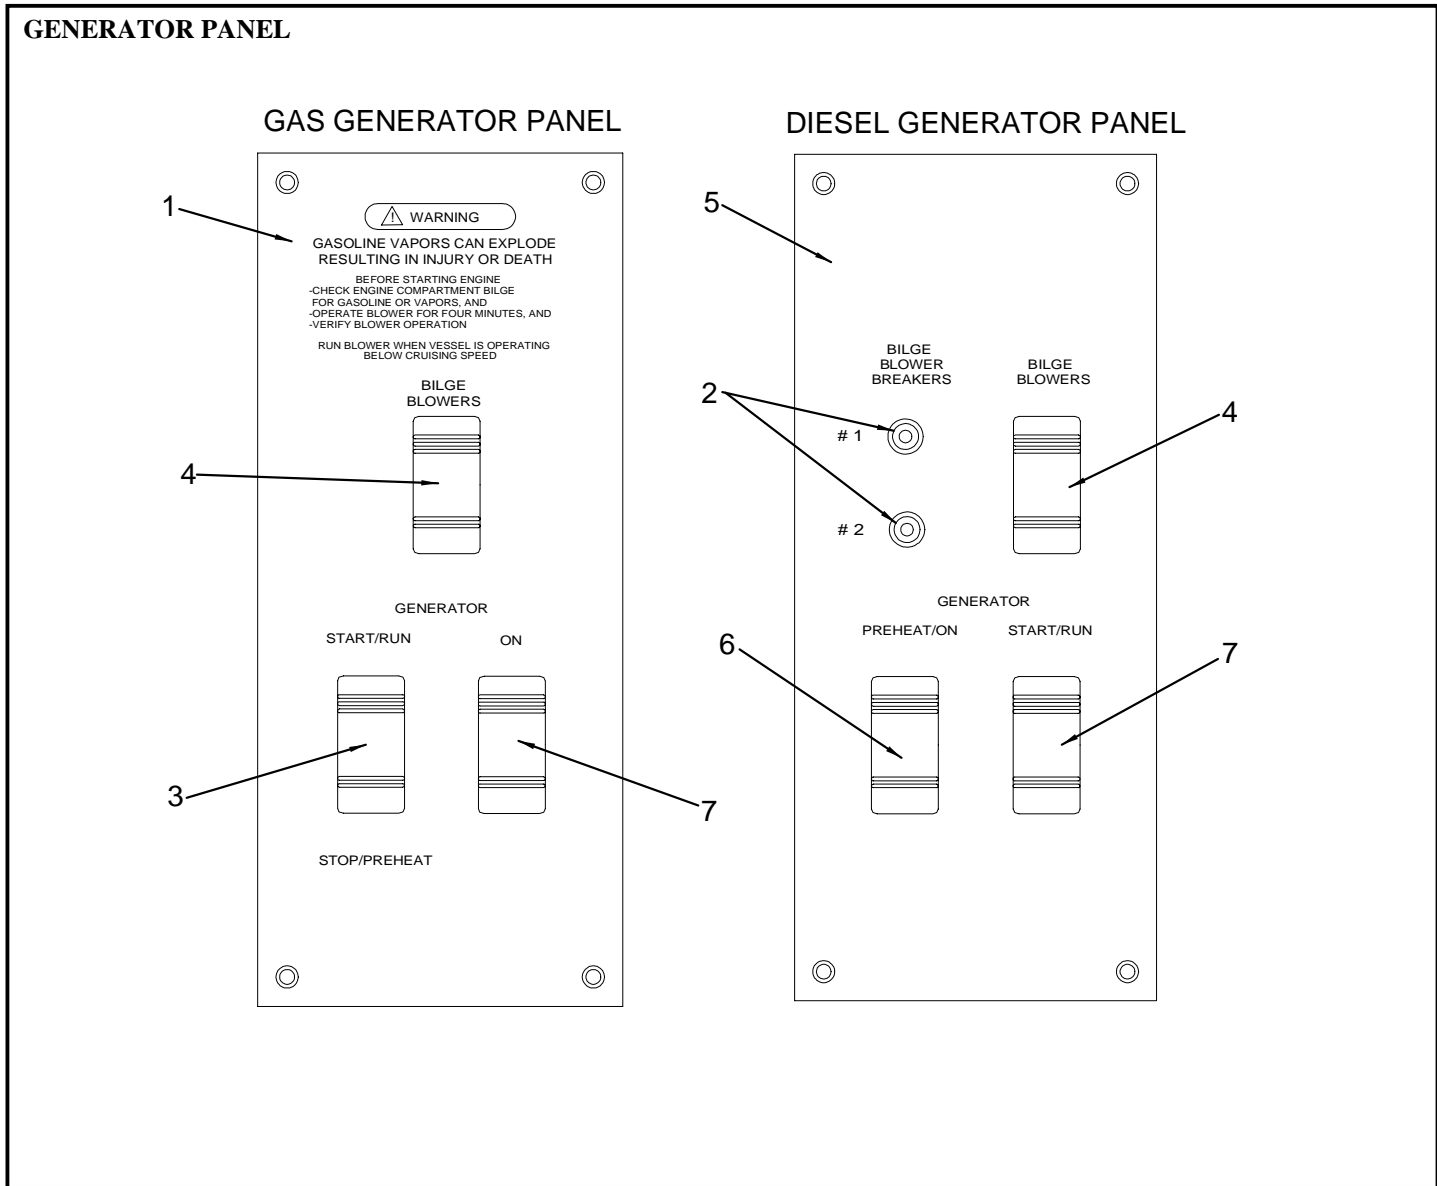

GENERATOR PANEL

- 1 1735872 PANEL, 280DA-03 GEN REMOTE GAS KOHLER
- 2 809806 BRKR, P/BTN-MANUAL RESET 6A
- 3 679324 ACTUATOR, ROCK BLK W/BLUE LENS ACCY
- 681494 BODY, ROCK SW DPDT MOM 12V W/INDEP INC LAMP
- 4 679324 ACTUATOR, ROCK BLK W/BLUE LENS ACCY
- 681510 BODY, ROCK SW DPST 12V W/INC LAMP
- 5 1719445 PANEL, 280DA-03 GEN REMOTE DSL KOHLER
- 6 681486 ACTUATOR, ROCK BLK W/O LENS ACCY
- 1544204 SWITCH, DPST (MOM) EMER START
- 7 679324 ACTUATOR, ROCK BLK W/BLUE LENS ACCY
- 758045 BODY, ROCK SW 2 CKT PROG W/IND LMP