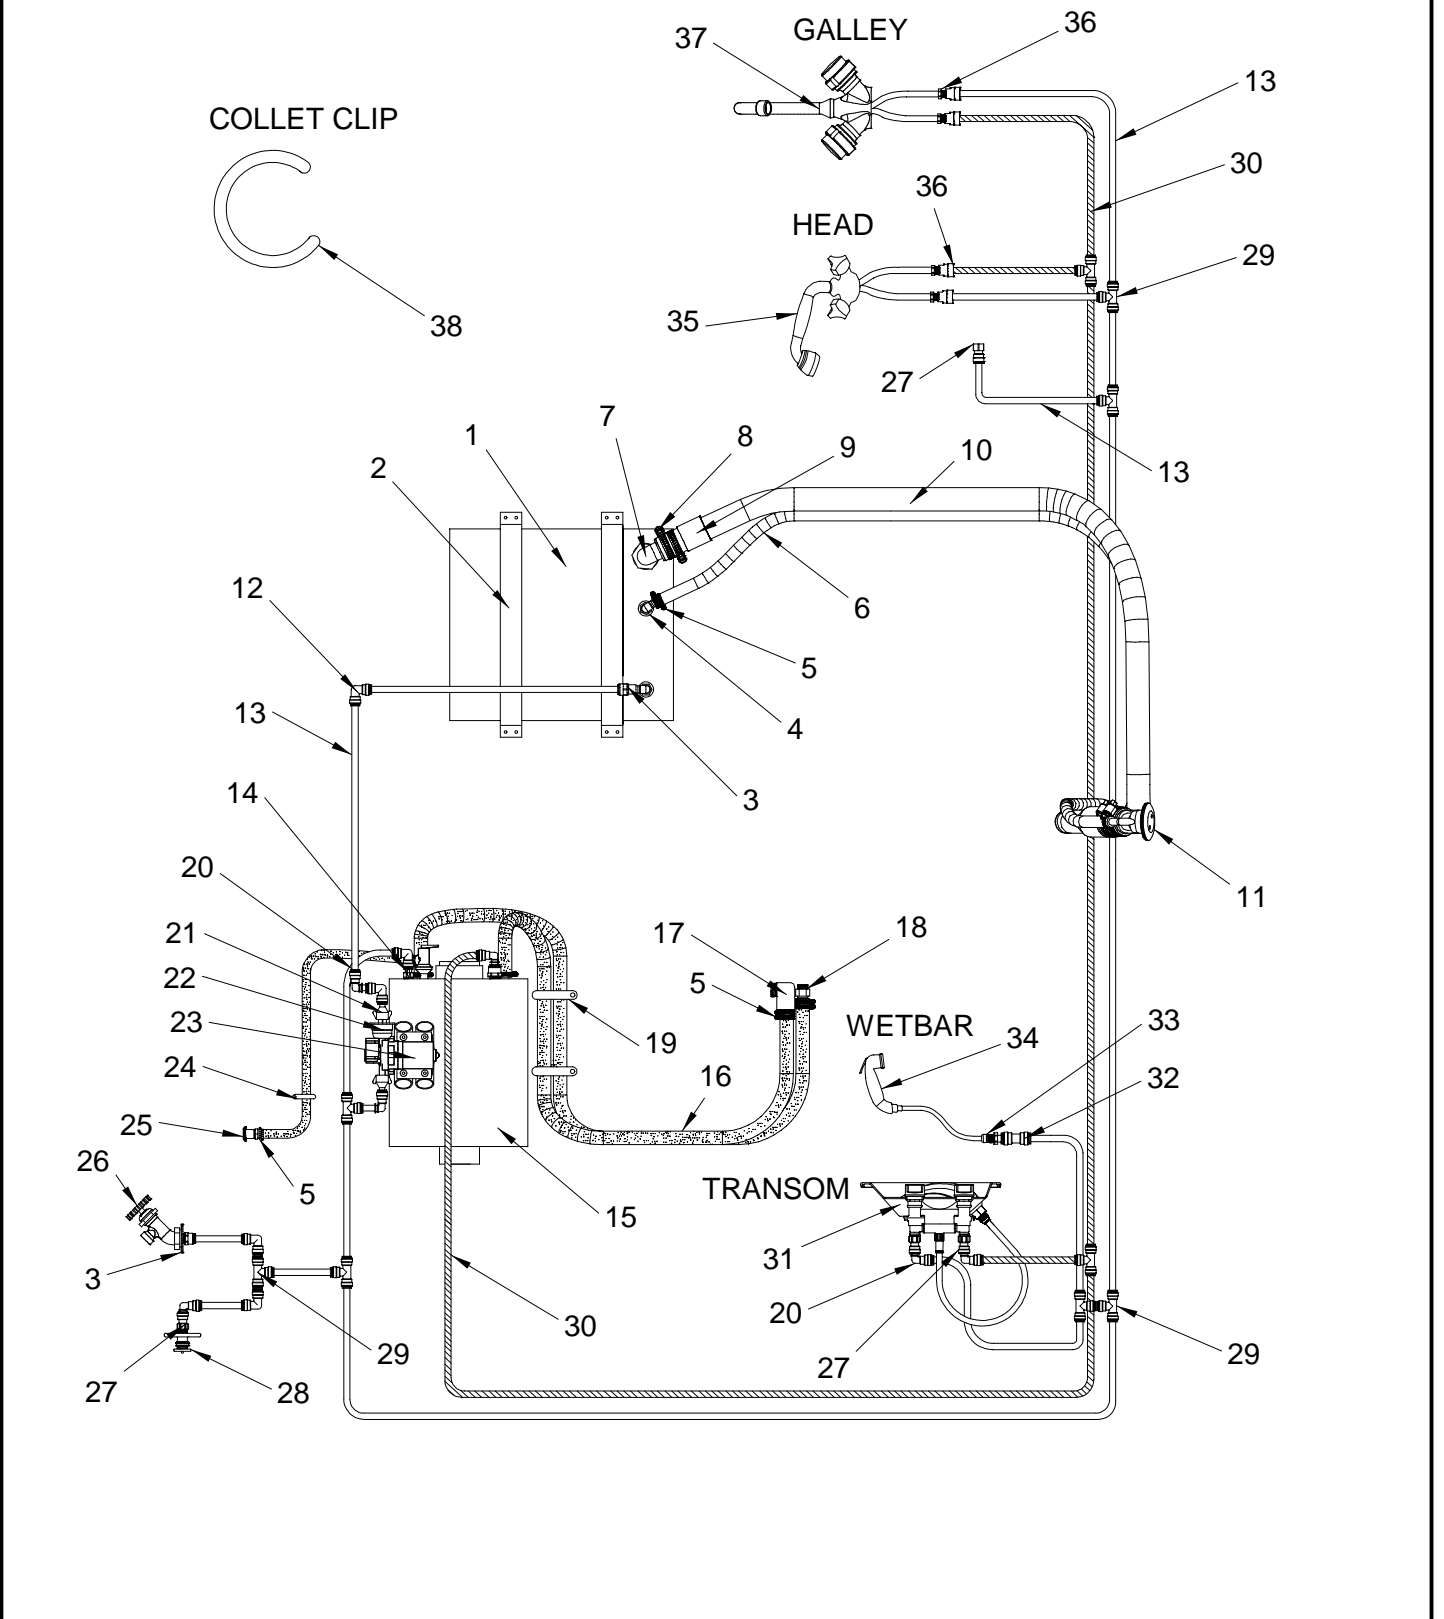

WATER SYSTEM

WATER SYSTEM

1	959809	TANK, WATER - 28GAL W/PICKUP TUBE
2	1690502	STRAP, WATER TANK 280DA-02
	1497460	TAPE, FOAM NEOPRENE W/3M 9828 1/4"TH X 2"W
3	1216308	ADAPTER, SEATECH STRAIGHT 1/2"M-15MM BRASS
4	167874	ELBOW, GENOVA 1/2"MPT X 1/2"BARB X 90DEG
5	123448	CLAMP, HOSE #08M 1/2"-1" SS MINI
6	124719	HOSE, SANI/CHEMICAL TDX 5/8"
7	814830	ELBOW, PVC 1.5"MPT X 1.5"BARB X 90DEG MACHINE
8	256693	CLAMP, HOSE #24 1"-2" SS .505
9	172726	HOSE CUFF, 1.5" RH WHT
10	490219	HOSE, CORR SAN/WATER-FILL 1.5" RH
11	1109362	DECK PLATE, WATER CHR W/VENT BLUE CLR-CODE
	1405844	DECK PLATE, CAP W/CHAIN WATER
	1068592	KEY, DECK PLATE CAP
12	1214832	ELBOW, SEATECH 90DEG EQUAL 15MM
13	1210160	TUBING, SEATECH 15MM X 11MM X 250' BLUE
14	1210897	ADAPTER, SEATECH STEM CHECK 1/2"MPT X 15MM
15	1142496	HEATER, WATER 6 GAL 110/60 W/75-210T&P
16	124594	HOSE, WATER 5/8" HVY DTY (HEATER)
17	1215185	ADAPTER, SEATECH 1/2"M-15MM STEM BRASS
18	144675	ADAPTER, BRASS 1/2"MPT X 5/8"BARB
19	123604	CLAMP, LOOM VINYL DIP 2.5"
20	1214840	ELBOW, SEATECH 90DEG STEM 15MM
21	1453935	FITTING, NEPT 1/2"FEM X 15MM ELB SWVL 90DEG
22	406710	FILTER, IN-LINE WATER 1/2" FPT
23	1480433	PUMP, FRESH WATER SHURFLO 2.8GPM IMP SOFT MNT
24	123661	CLAMP, LOOM VINYL DIP 1"
25	124487	THRU-HULL, PLAS 5/8" WHT
26	1096262	FAUCET, SILLCOCK WASHDOWN (WHITECAP)
27	1210178	ADAPTER, SEATECH 1/2"F-15MM BRASS
28	141168	INLET, WATER W/PRESS REGULATOR WHT
29	1214824	TEE, SEATECH EQUAL 15MM
30	1210194	TUBING, SEATECH 15MM X 11MM X 250' RED
31	736702	FAUCET, WASHDOWN BOX W/MIXER (AQUATIK) VERT
32	1224526	COUPLING, SEATECH EQUAL 15MM
33	1453984	FITTING, NEPT 1/2"FEM SWVL BLK
34	1689704	SHOWER, SPRAY NOZZLE ANGLE BASE W/6"SS HOSE
35	1253095	FAUCET/SHOWER, WHT/MIX W/ON/OFF FLX TAIL
36	1253111	ADAPTER, SEATECH 3/8"M COMP-15MM BRASS
37	1748433	FAUCET, GALLEY 7" SHORT SPOUT W/HANDLES
38	1215235	CLIP, SEATECH COLLET 15MM

NOT SHOWN

156885	CONN, NON-MET BOAT CABLE 0.30 TO 0.60 DIA
836106	BRACKET, PVC 1.5"X 1.5"X 8" 1/4"HOLES
1224526	COUPLING, SEATECH EQUAL 15MM

NOT SHOWN LABELS

1743534	LABEL, FRESH WATER (LEXAN)