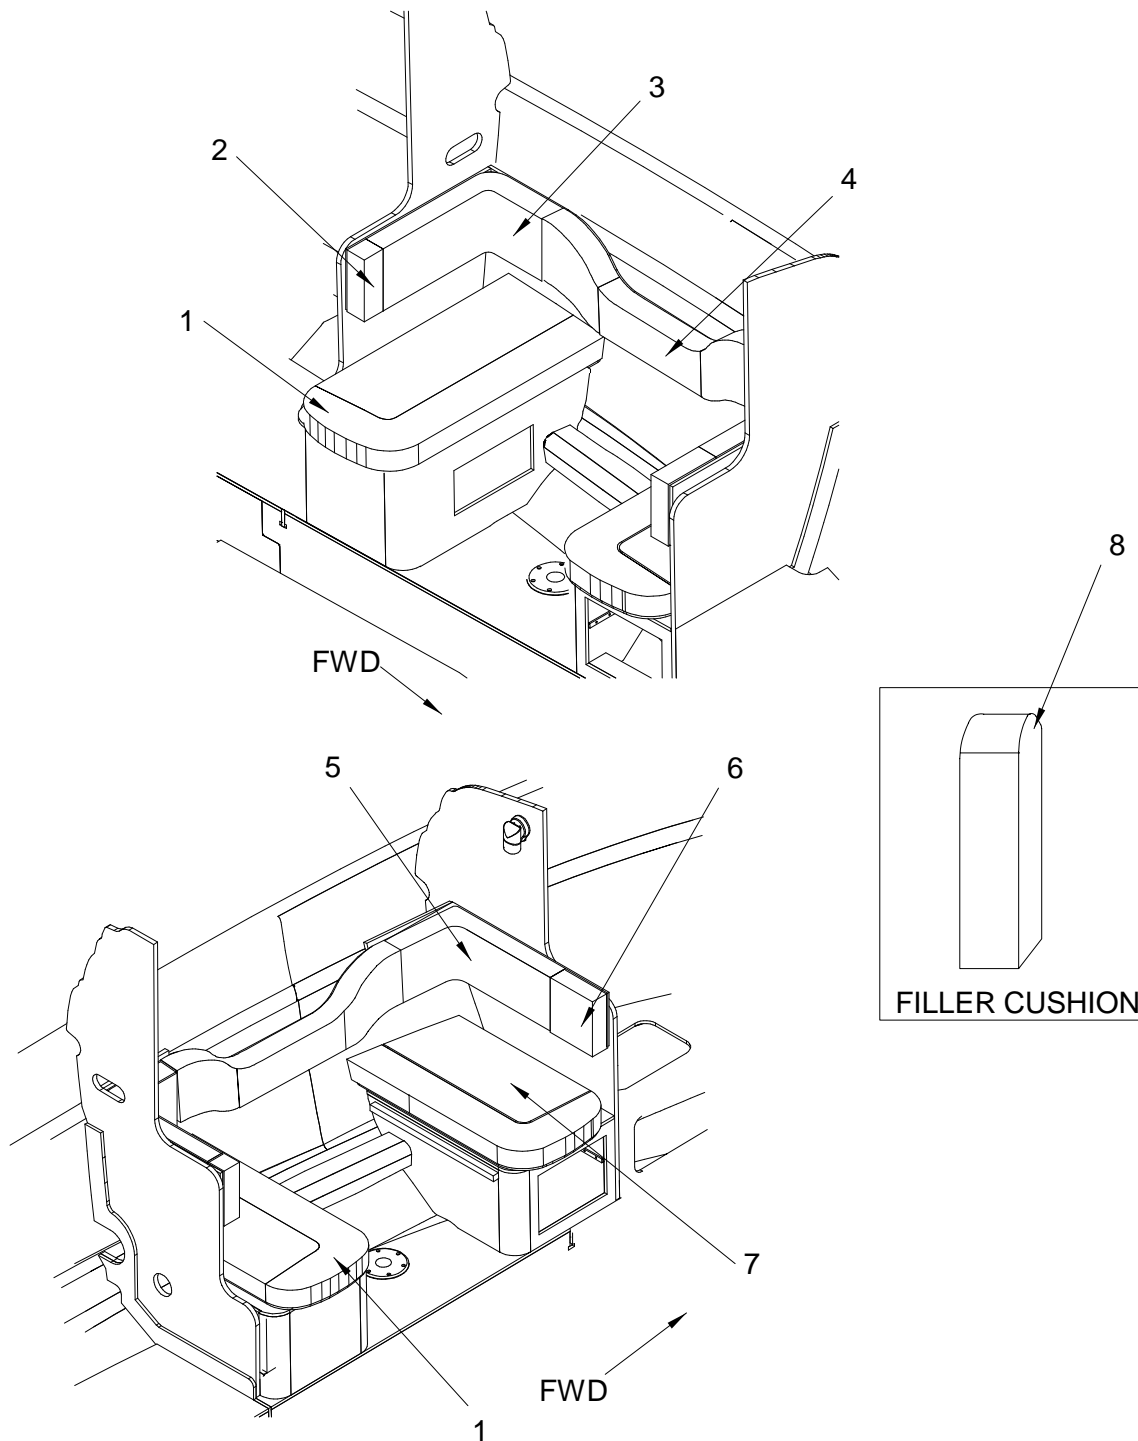

DINETTE

1	981316	SPOTLIGHT, SWIVEL TASK BEIGE W/GLD ACCNT HLGN
	858886	BULB, REPL FOR #0830307
2	525667	HINGE, CONCEALED FULL OVERLAY MT PLATE ONLY
	839399	HINGE, SELF CLOSING BLUM SCREW-ON
3	1771356	280DA 04,DOOR,STRG AFT DIN
4	1271014	PULL, PUSH-BUTTON KNOB CHR
	772418	CATCH, RIM-LOCK WHT
	1542232	PULL, ROSETTE POL SOLID BRASS 16MM (5/8")
	761445	CATCH, RIM-LOCK STRIKE PLATE
5	1770866	280DA 04,BLSTR,AFT DIN FILR
	1770856	280DA 04,BLSTR SKN,AFT DIN FILR
6	1771351	280DA 04,DOOR,DIN TMBR LH
	1771374	280DA 04,DOOR,DIN TMBR RH
7	1542232	PULL, ROSETTE POL SOLID BRASS 16MM (5/8")
8	136853	NOSING, ALUM 5/8"X 12' T-1 ROUNDED BRITE BUFF
9	122929	TRACK, TAMBOUR SLIDE LEFT SPIRAL
	122937	TRACK, TAMBOUR SLIDE RIGHT SPIRAL
10	1771357	280DA 04,DOOR,STRG FWD DIN
11	1770869	280DA 04,BLSTR,CTR DIN
	1770859	280DA 04,BLSTR SKN,CTR DIN
12	1676816	T-MOLD, VINYL INSERT 5/8" POL CHR (FLEX)
13	1770872	280DA 04,BLSTR,FWD DIN FILR
	1770862	280DA 04,BLSTR SKN,FWD DIN FILR
14	1770871	280DA 04,BLSTR,FWD DIN
	1770861	280DA 04,BLSTR SKN,FWD DIN
15	1771362	280DA 04,DOOR,LWR DIN
16	1771343	280DA 04,CUSH,FWD DIN
	1771370	280DA 04,CUSH SKN,FWD DIN
17	1125285	BASE, TABLE FLUSH MNT ALUM TPR CASTING
18	1657659	POST, TABLE LEG 2 7/8"X 30" ANOD FLUTED
19	1165091	A/C COMP, DEFUSER 14X7 CLW W/FILTER (A/C & HEATING OPTION)
	1604263	A/C COMP, CABLE INTERCONNECT 15'
	1604271	A/C COMP, DISPLAY ECU BLK W/3/4" DOOR
20	1771371	280DA 04,TBL,DIN
	1125293	BASE, TABLE SURF MNT ALUM TAPERED CASTING
21	1771340	280DA 04,CUSH,AFT DIN
	1770878	280DA 04,CUSH SKN,AFT DIN
22	1770865	280DA 04,BLSTR,AFT DIN
	1770855	280DA 04,BLSTR SKN,AFT DIN
23	1771373	280DA 04,UPHOLSTERY,DIN FILR
24	761445	CATCH, RIM-LOCK STRIKE PLATE
25	772418	CATCH, RIM-LOCK WHT
26	839399	HINGE, SELF CLOSING BLUM SCREW-ON
27	525667	HINGE, CONCEALED FULL OVERLAY MT PLATE ONLY

NOT SHOWN

	390849	CATCH, GRABBER LATCH W/10LB HOLD BLK PLAS
	506469	OAK, S4S 3/4"X 2"X RANDOM 6'-10'
	1613926	OAK, S4S 3/4"X 1.25"X RANDOM 6'-10'

DINETTE (UPHOLSTERY)