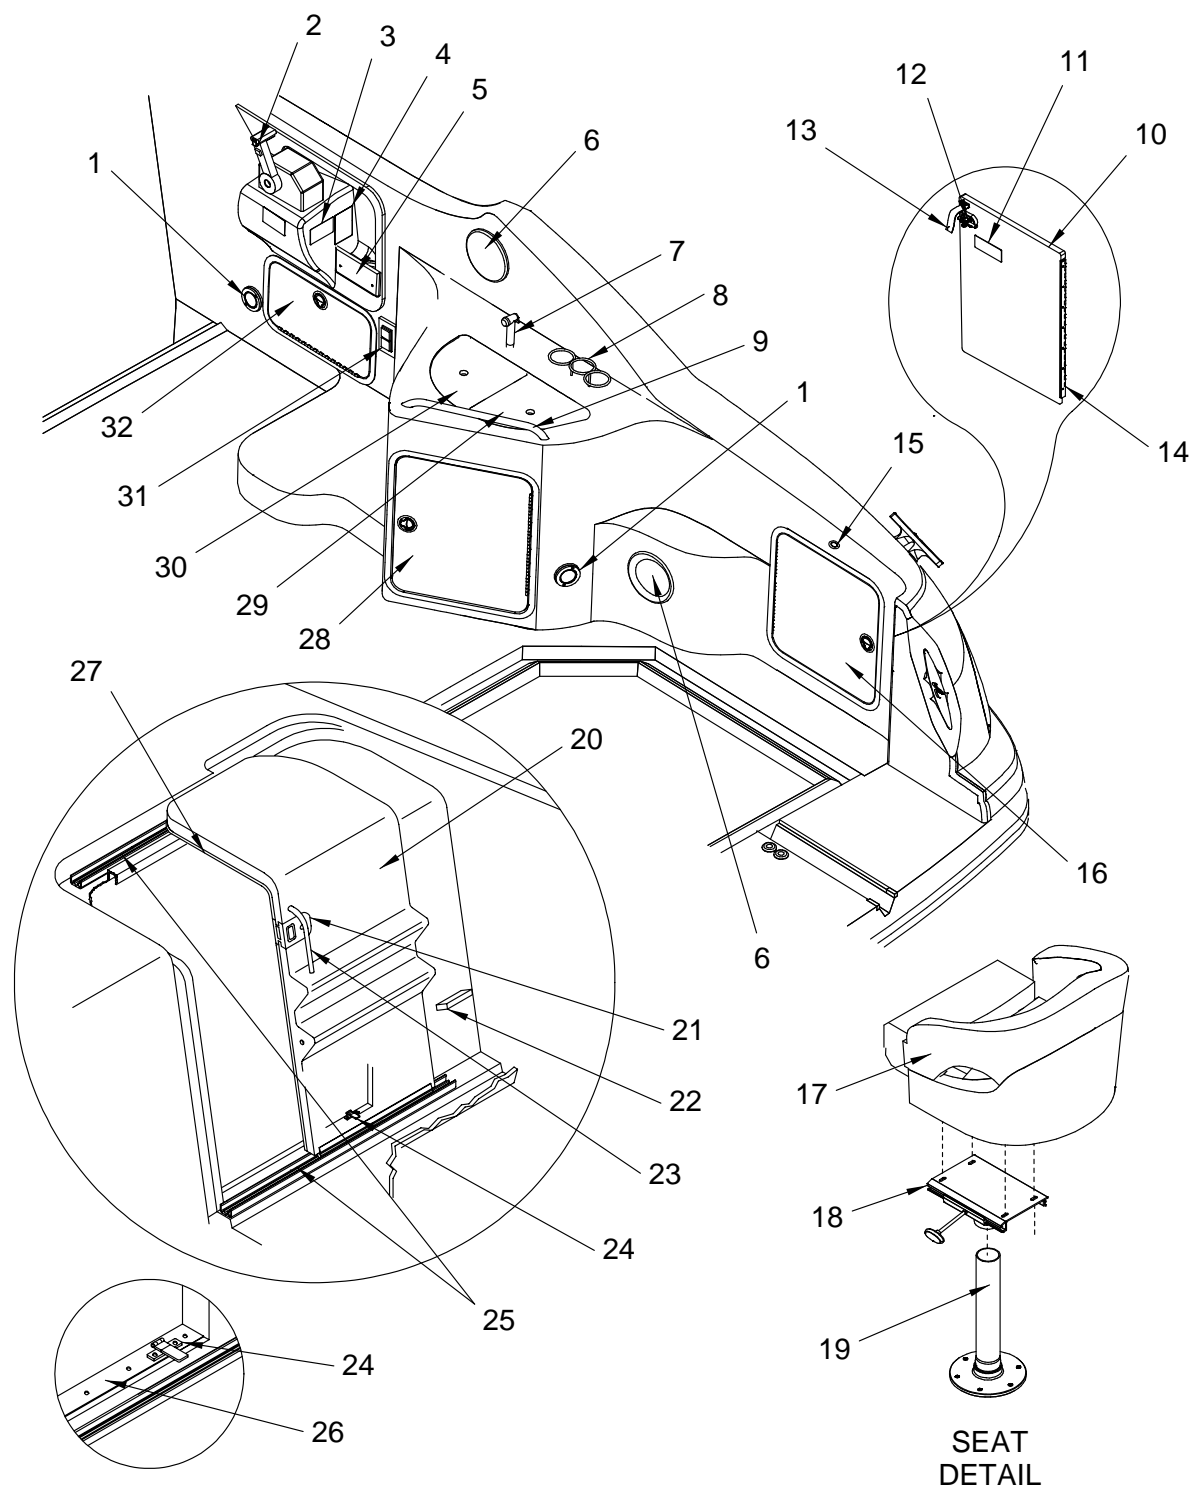

COCKPIT (FORWARD STARBOARD VIEW)