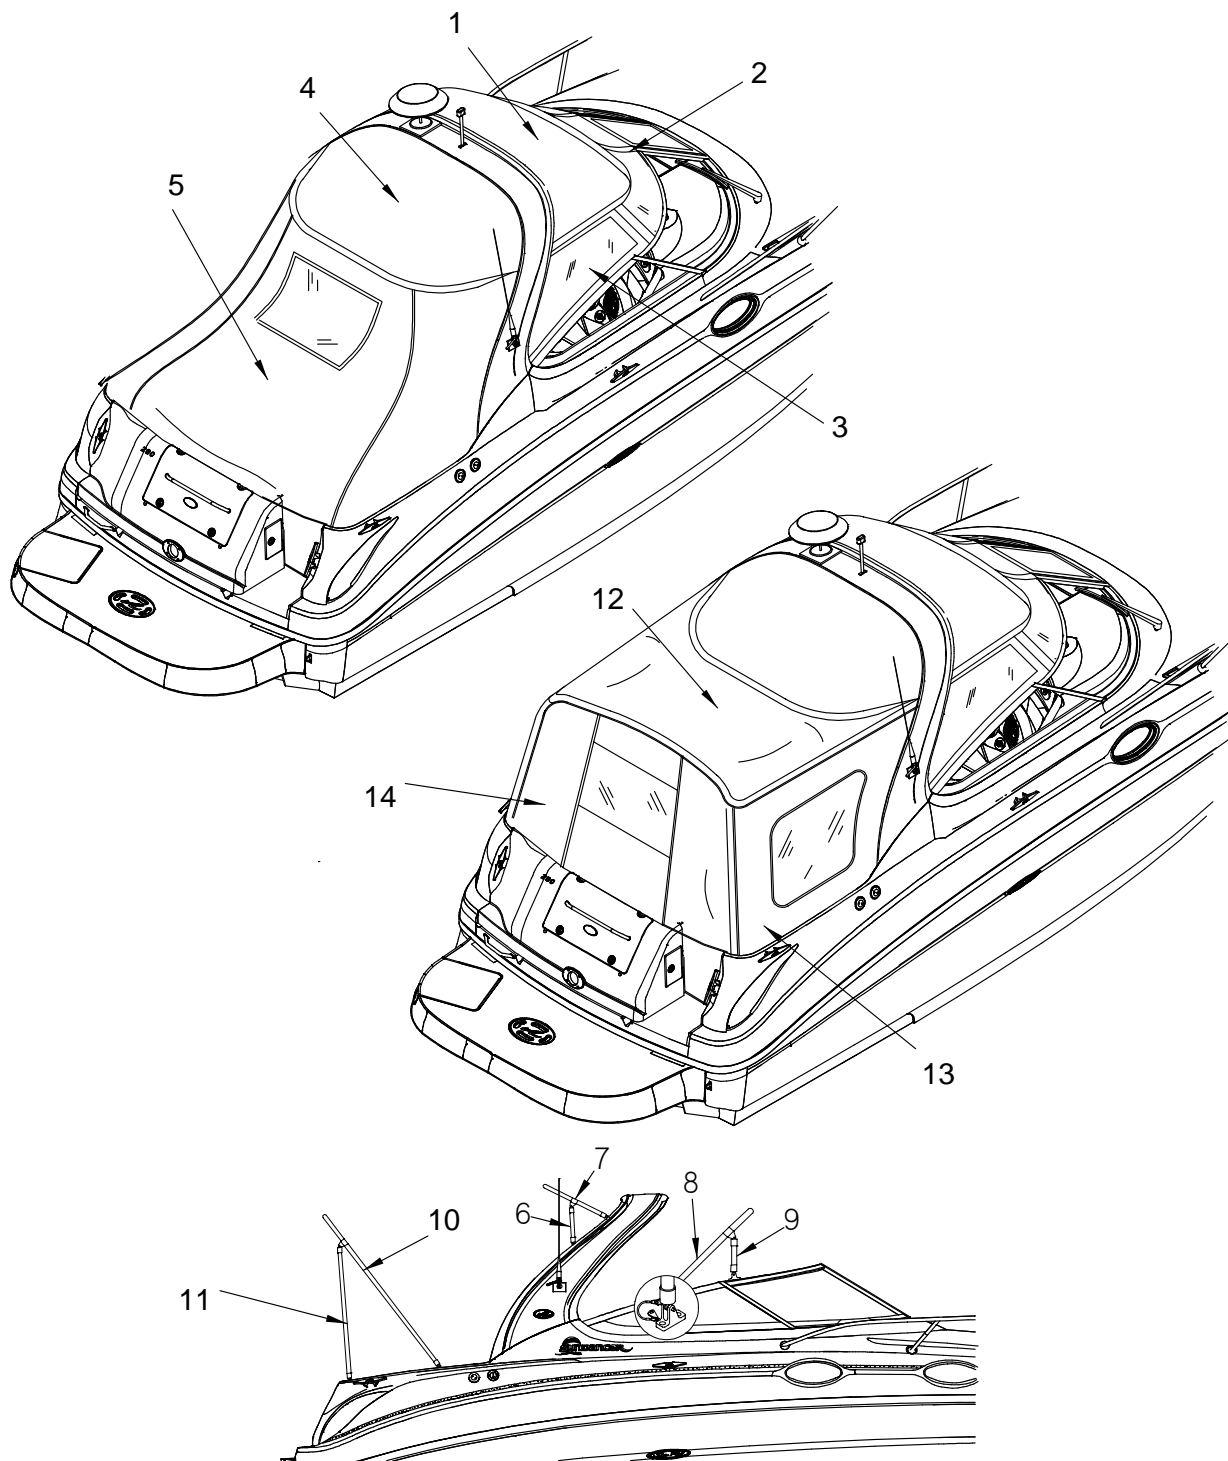

CANVAS (TOAST)