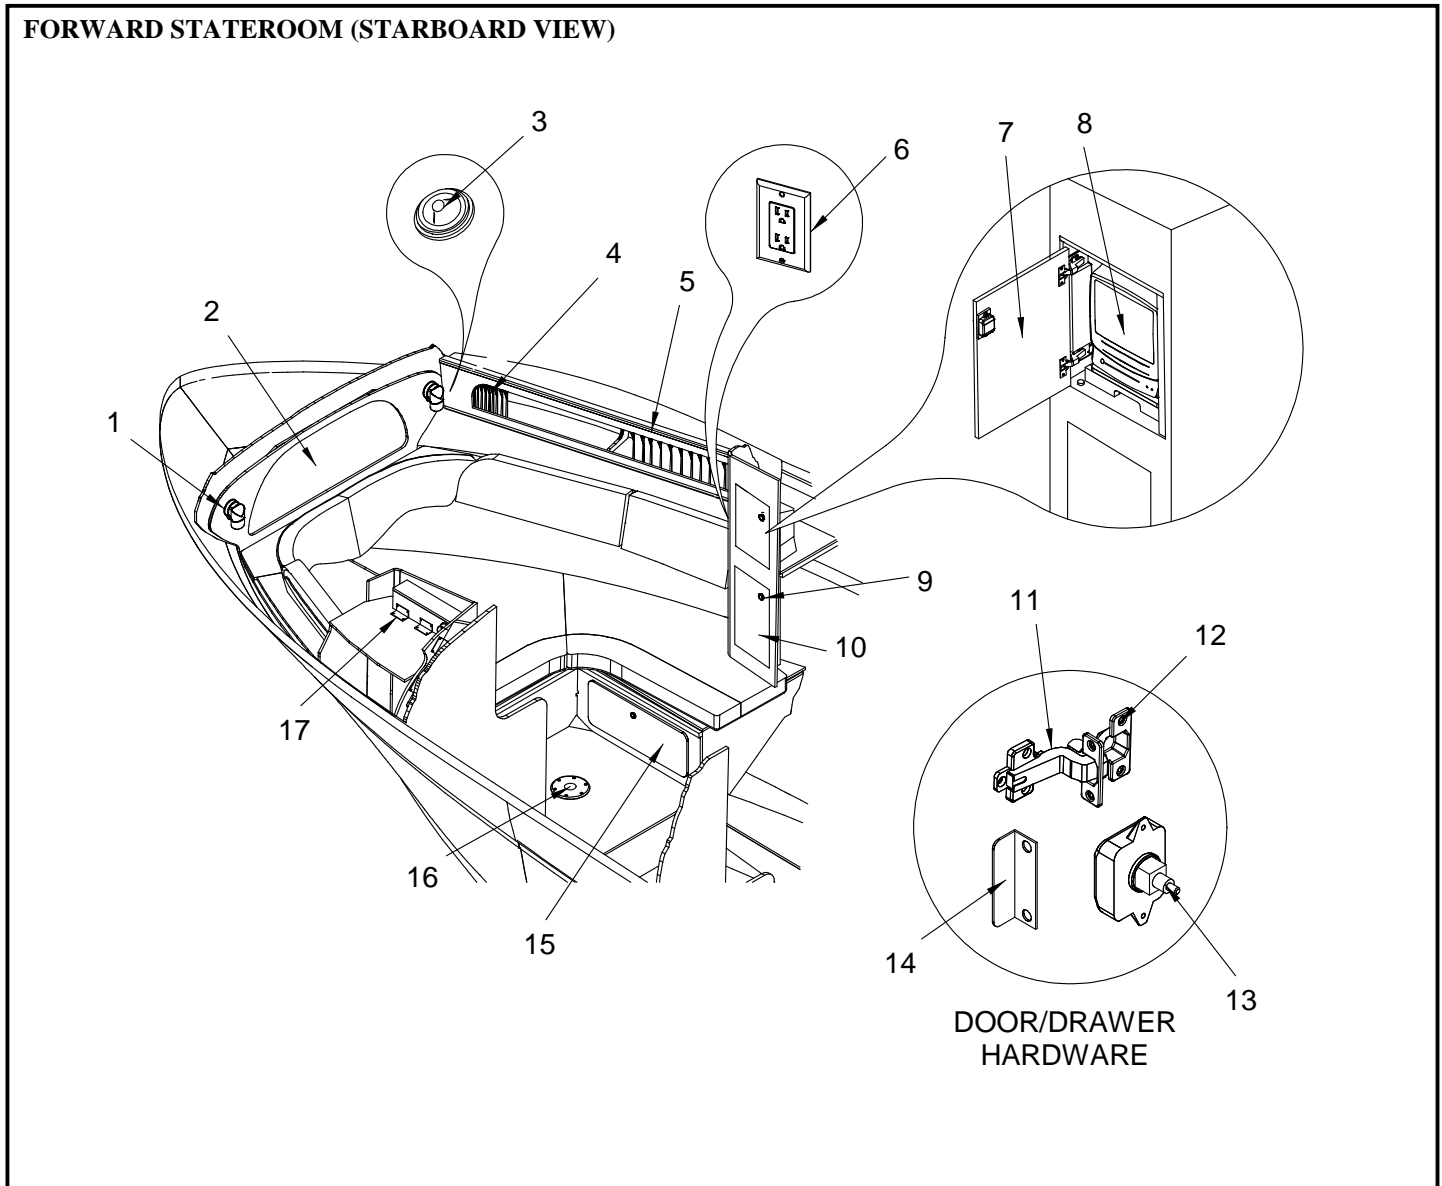

FORWARD STATEROOM (STARBOARD VIEW)

- 1 981316 SPOTLIGHT, SWIVEL TASK BEIGE W/GLD ACCNT HLGN
- 858886 BULB, REPL FOR #0830307
- 2 1771365 280DA 04,MIR ASSY,R/L
- 3 1690557 SPEAKER, COAXIAL 6.5" N/CVR
- 1717332 GRILL, SPEAKER 6.5" ACOM BLK
- 4 1752205 CURTAIN, 280DA-04 PKGA-OVERTURE CHAMP UPRCAB
  (INTERIOR A STANDARD)
- 1752206 CURTAIN, 280DA-04 PKGB-MESA MUSLIN UPR CAB
  (INTERIOR B)
- 1752207 CURTAIN, 280DA-04 PKGC-THAI SILK UPR CAB
  (INTERIOR C)
- 132183 TRACK, ALUM CURT TRK 0.275"X 0.688" TAB TYPE
- 5 136853 NOSING, ALUM 5/8"X 12" T-1 ROUNDED BRITE BUFF
- 6 602862 RECEPTACLE, DUPLEX BLK 15A
- 602870 COVER PLATE, SGL DUPLEX RECEPT BLK
- 627737 BOX, RECEPTACLE/SWITCH PVC 1-GANG DEEP
- 7 1771372 280DA 04,DOOR,H/L FWD STB FWDSTRM UPR
  (NOTE: NO DOOR WITH TV.)
- 8 1601806 TV/VCR, 9" PANASONIC COLOR AC/DC 110V ONLY
- 1752558 TELEVISION, 9" TOSHIBA DVD COMBO AC/DC
- 294926 BASE, TV PULL-OUT SWIVEL ONLY
- 1591817 CATCH, ELBOW CHR 1 1/8"
- 9 1271014 PULL, PUSH-BUTTON KNOB CHR
- 1542232 PULL, ROSETTE POL SOLID BRASS 16MM (5/8")
- 10 1771354 280DA 04,DOOR,H/L FWD STB FWDSTRM BTM
- 11 525667 HINGE, CONCEALED FULL OVERLAY MT PLATE ONLY

- 12 839399 HINGE, SELF CLOSING BLUM SCREW-ON
- 13 772418 CATCH, RIM-LOCK WHT
- 14 761445 CATCH, RIM-LOCK STRIKE PLATE
- 15 1771360 280DA 04,DOOR,STRG LWR STB FWDSTRM
- 1500552 CLIP, TABLE LEG 60MM TUBE BLK
- 16 876961 BASE, LEG/POST FLUSH MT ALUM
- 17 835843 BRACKET, ALUM 1"X 1/2"X 3" 3/16"HOLES 2SIDES

CARPET

- 1467166 CARPET, INT 44 OZ SNOW 6FT 100% BCF NYLON
  (PACKAGES B, C, & D)
- 1467182 CARPET, INT 44 OZ WHEATON 6FT 100% BCF NYLON
  (PACKAGE A)
- 1589225 HARNESS, 280DA-01 CABIN REV1

CARPET RUNNER

- 1466168 CANVAS, 280DA-01 CARPET RUNNER TST

TV/VCR COMBO - 120V/60 OPTION OR TV/VCR COMBO

- 133694 INLET, PHONE/TV CABLE COMBO WHT
- 1556935 CORD SET, TV CABLE 14FT F/F 280DA-01 SPOILER
- 1657691 CORD SET, TV CABLE 3PC 280DA-02 HULL