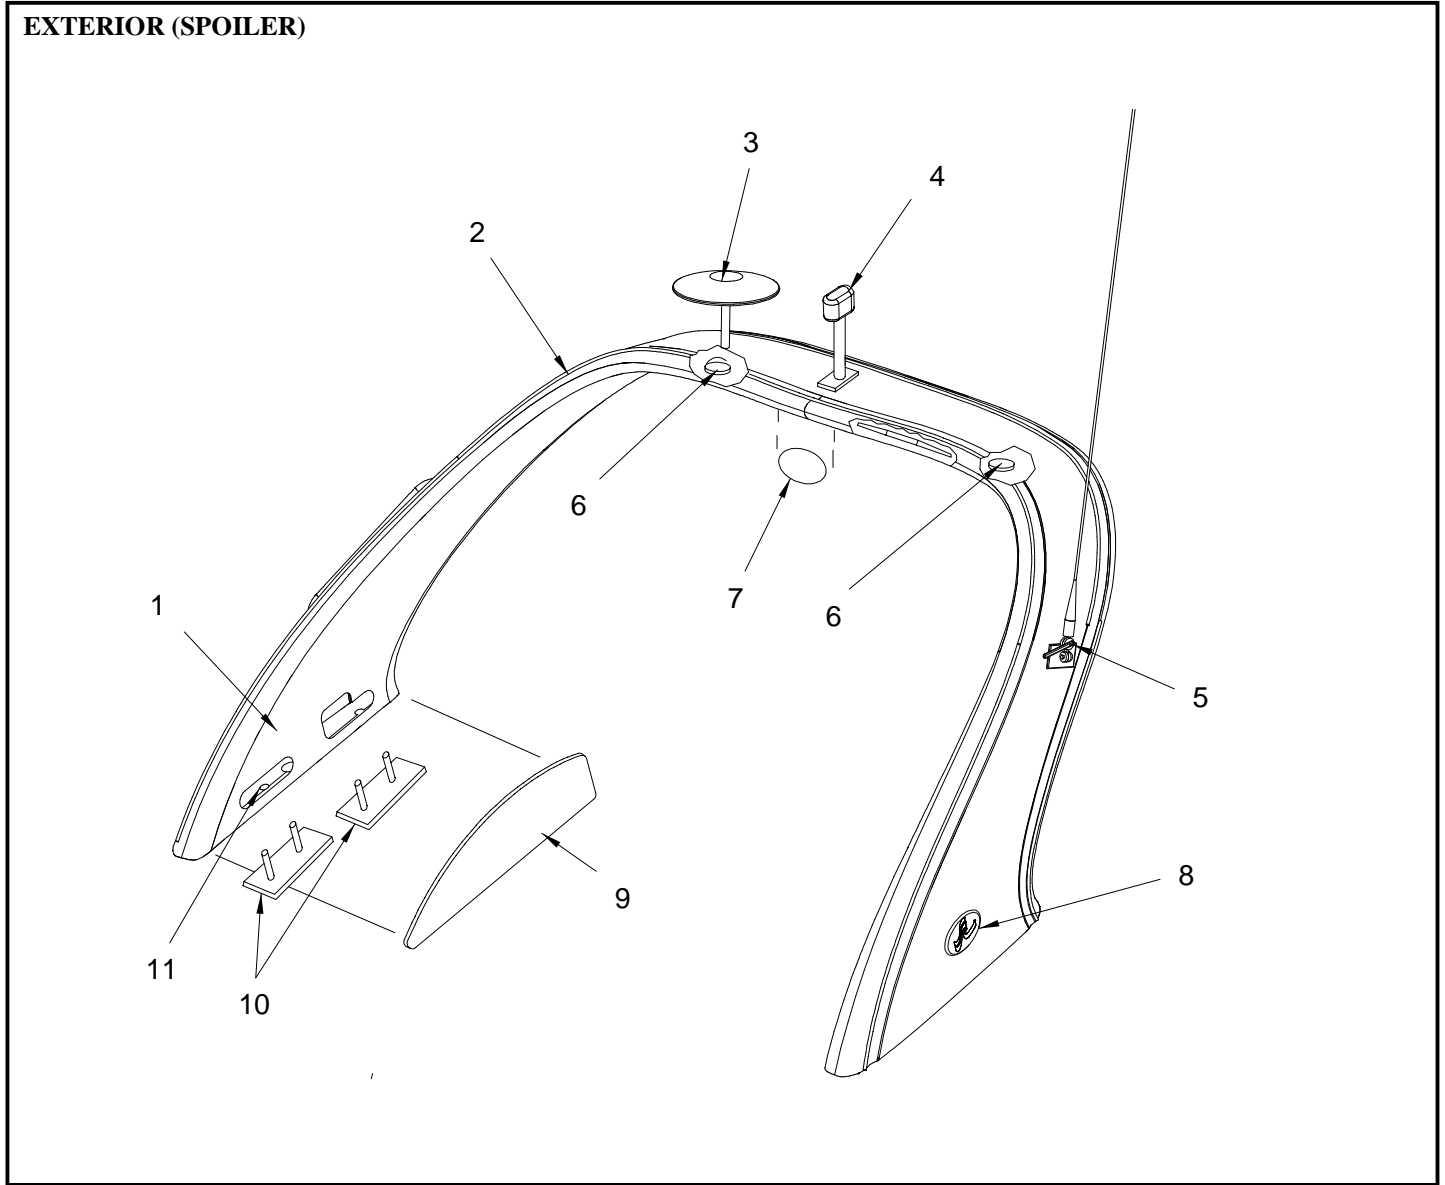

EXTERIOR (SPOILER)

- 1 1491810 FBRGLS PART, 280DA-01 SPORT SPOILER
- 2 728014 TRACK, VINYL AWNING WHITE "FLEX-A-RAIL" 7.5'
- 4 1227412 LIGHT, NAV STERN FLUSH MT RND CHR/BRS N/STUDS
- 5 1286913 ANTENNA, 8' VALOR 4000 W/O MNT W/O CONN
  1481258 MOUNT, RATCHET VHF SS W/GROMET & GASKET
  1274588 CONN, SOLDERLESS W/CTR PIN
- 6 1227412 LIGHT, NAV STERN FLUSH MT RND CHR/BRS N/STUDS
- 7 137349 ACCESS PLATE, PLAS CVR 5" WHT
- 8 1443225 EMBLEM, S/R WAVE 8" OVAL CHR TRNSM
- 9 1558402 PLATE, HDPE 280DA-01 SPOILER ACCESS CVR
- 10 1576107 PLATE, ALUM 1/4"X 2"X 5.5" W/BOLTS ARCH MNT
- 11 152967 WASHER, FLAT #1/2" SS
  152785 NUT, HEX NYLON LOCK #1/2-13 SS

NOT SHOWN ELECTRICAL

- 1589217 HARNESS, 280DA-01 SPOILER OPT REV1