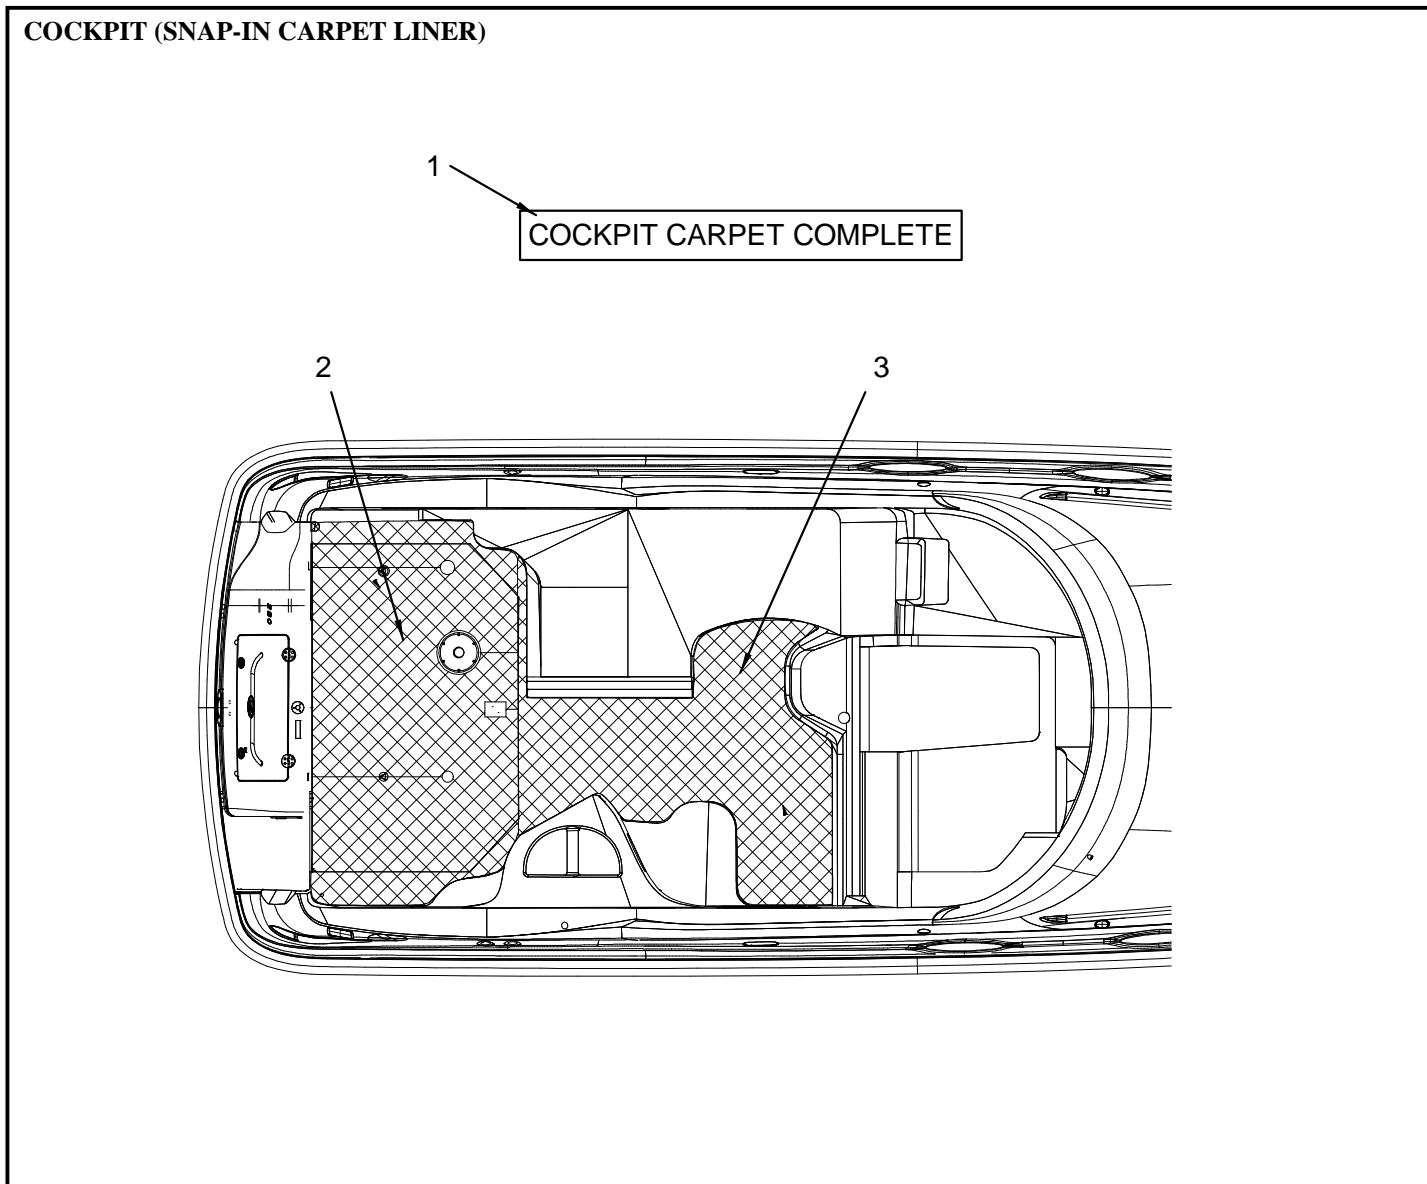

COCKPIT (SNAP-IN CARPET LINER)

- 1 1770877 280DA 04,CARPET,SNPN LINER CMPLT
  (STANDARD IN THE DOMESTIC MODELS AND OPTIONAL IN THE INTERNATIONAL)
- 2 1770875 280DA 04,CARPET,AFT SNPN
- 3 1770876 280DA 04,CARPET,FWD SNPN

CARPET

- 1609916 CARPET, EXT 28 OZ DUNE PEBBLE #902 RL 7FT
- 1752085 CARPET, EXT 24 OZ NICKEL BT

NOT SHOWN

- 154369 SNAP STUD, W/#8 X 3/8" PH SS
- 194225 SNAP REINFORCEMENT, PLAS BACKER
- 221036 SCREW, TAPPING #6A X 3/4" PTH SS/BLK
- 621508 TRIM, PLAS ANGLE 15/16"X 15/16" TAPERED WHT
- 800326 BINDING, CANVAS 1" LINEN STRAIGHT SUNBRELLA
- 1163864 SNAP SOCKET, W/ 1/8" HOLE