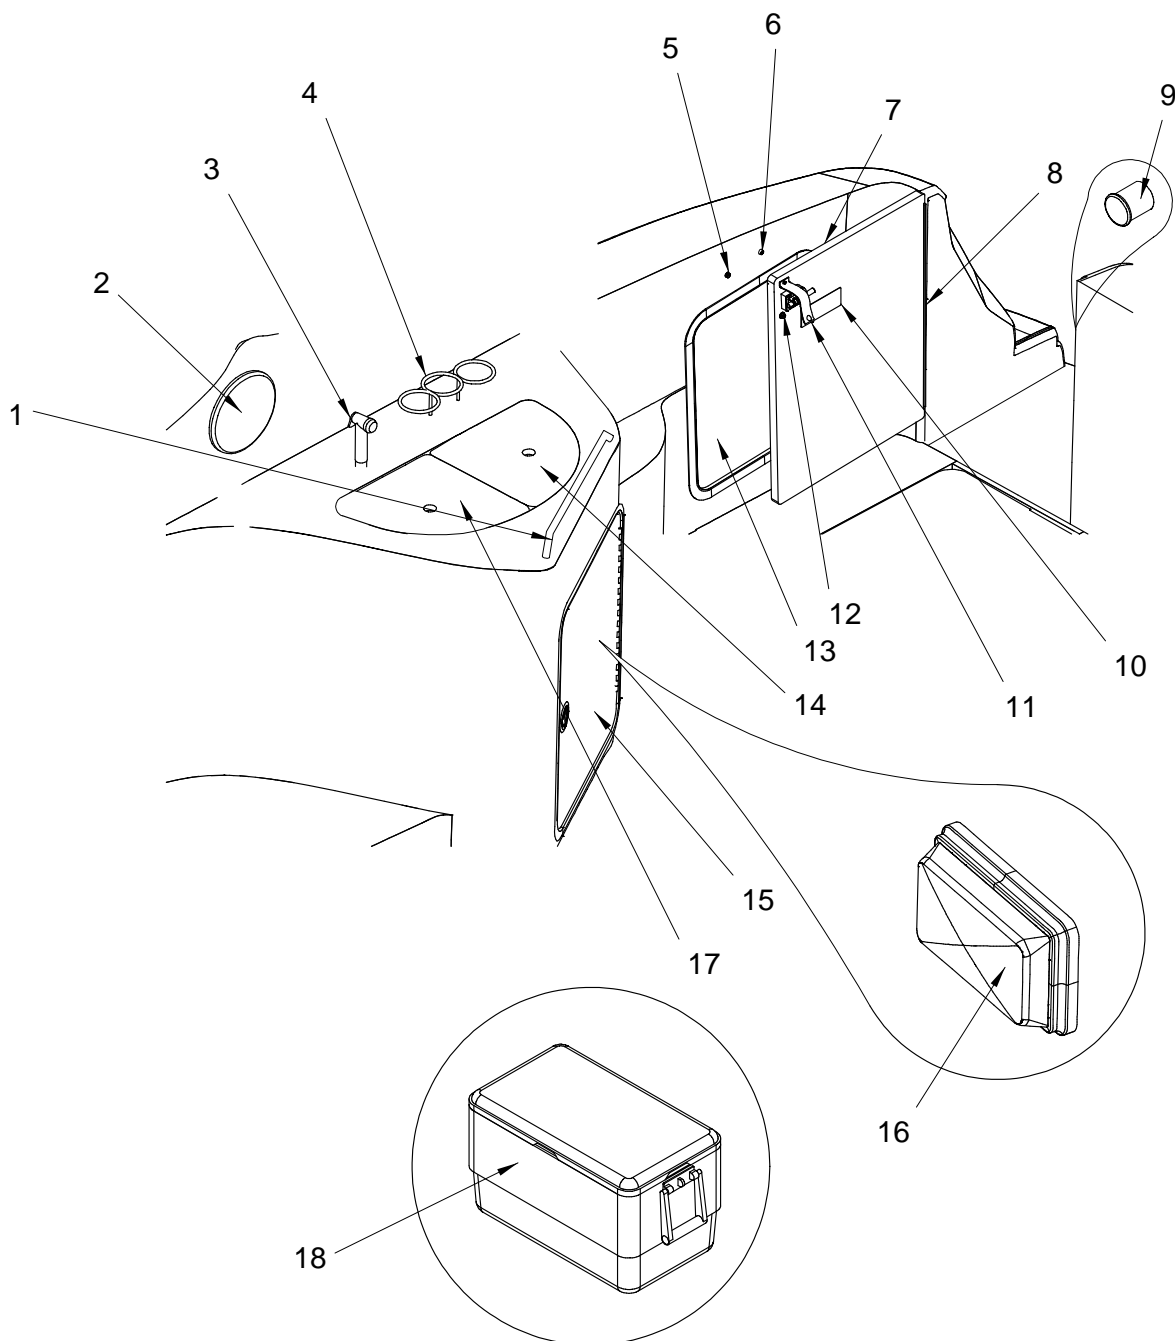

COCKPIT (AFT STARBOARD VIEW)

COCKPIT (AFT STARBOARD VIEW)

1	1753794	RAIL, GRAB 280DA-04 WETBAR FWD 316L SS
2	1690555	SPEAKER, COAXIAL 6.5" W/WHT CVR
3	1689704	SHOWER, SPRAY NOZZLE ANGLE BASE W/6"SS HOSE
4	1750874	HOLDER, DRINK SS 3-RING 3" (KING)
5	154369	SNAP STUD, W/#8 X 3/8" PH SS
6	334672	BUMPER, RECESSED WHT ROUND
7	1649318	DOOR, HDPE 280DA-02 TRNSM
8	844753	HINGE, SS CONT 2"X 15" W/1/8" PIN
9	190579	BUSHING, NYLON 0.76"OD X 3/8"SHAFT
10	1743571	LABEL, DANGER TRANSOM DOOR (LEXAN)
11	156893	WEBBING, POLYPROPYLENE 1" BLACK
12	156240	BOLT, BARREL CHR 3"BOLT 3 7/16"LOA
	1307420	SHIM, HDPE BARREL BOLT 1/4" PRL
13	1455187	DOOR, STRG W/O NTCH W/17X17 WHT FRM L/R 99 SS
14	1476522	LID, HDPE 280DA-01 COOLER WET BAR ARW
	1476324	COOLER, 280DA-01 WET BAR ARW
15	1525724	DOOR, STRG 17 X 20 280DA-01 ARW FRAME SS LTCH
16	822668	LIGHT, SGL DOME FLUSH MT PLAS WHT W/O SWITCH
	604801	BULB, DOME LIGHT 12V
	633719	LENS, SGL DOME REPL FOR #0596072
17	1476522	LID, HDPE 280DA-01 COOLER WET BAR ARW
	1476514	SINK, V/F WET BAR ARW 280DA-01
18	814012	COOLER, 36QT
	819656	COOLER, TIE DOWN IGLOO

NOT SHOWN

	178517	VELCRO, LOOP WHT 2"
	194225	SNAP REINFORCEMENT, PLAS BACKER
	221036	SCREW, TAPPING #6A X 3/4" PTH SS/BLK
	621508	TRIM, PLAS ANGLE 15/16"X 15/16" TAPERED WHT
	800326	BINDING, CANVAS 1" LINEN STRAIGHT SUNBRELLA