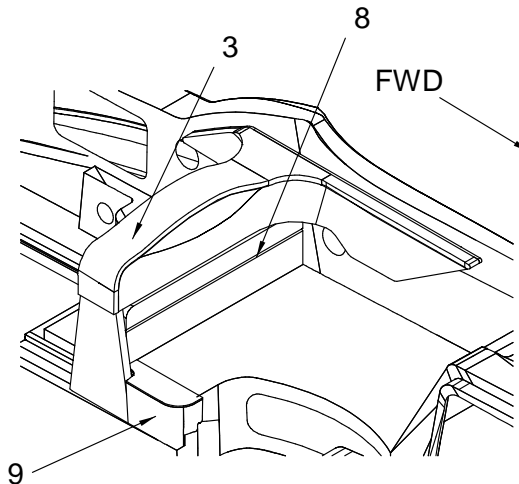

COCKPIT (UPHOLSTERY)