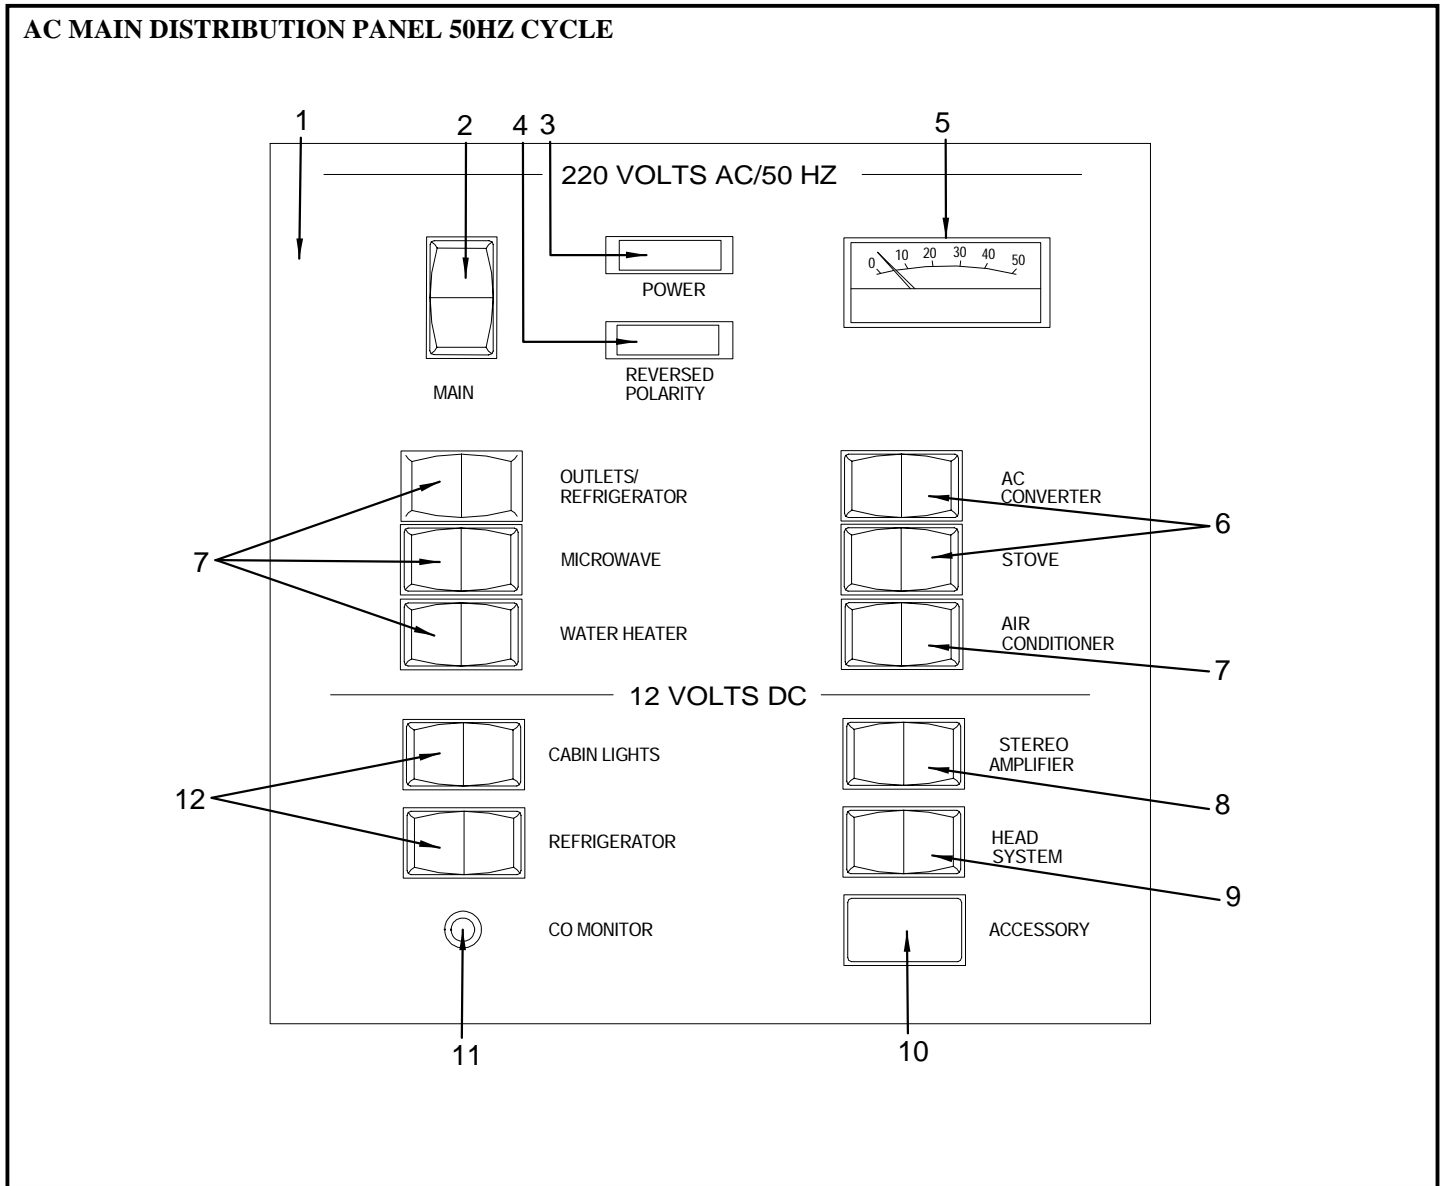

AC MAIN DISTRIBUTION PANEL 50HZ CYCLE

- 1 1508977 PANEL, 280DA-01 AC MDP 220/50
- 1524271 PANEL, BLANK:280DA-01 MDP AC 220/50
- 2 440354 BRKR/ROCK, 2-POLE AC/DC VERT 20A WHT
- 3 557603 LIGHT, POLARITY GRN 220V
- 4 557629 LIGHT, POLARITY RED 220V
- 5 796334 GAUGE, VOLTMETER AC 0-300 ANALOG WINDOW MOUNT
- 6 353326 BRKR/ROCK, SGL-POLE AC/DC HORZ 5A WHT
- 7 332593 BRKR/ROCK, SGL-POLE AC/DC HORZ 10A WHT
- 8 1479922 BRKR/ROCK, SGL-POLE M-SERIES HORZ 25A RED
- 9 1506690 BRKR/ROCK, SGL-POLE M-SERIES HORZ 20A RED
- 10 1490200 PLUG, BRKR/ROCK M SERIES
- 11 1181700 BRKR, P/BTN-MANUAL RESET M-SERIES 1A W/SCREW
- 12 1181684 BRKR/ROCK, SGL-POLE M-SERIES HORZ 15A RED