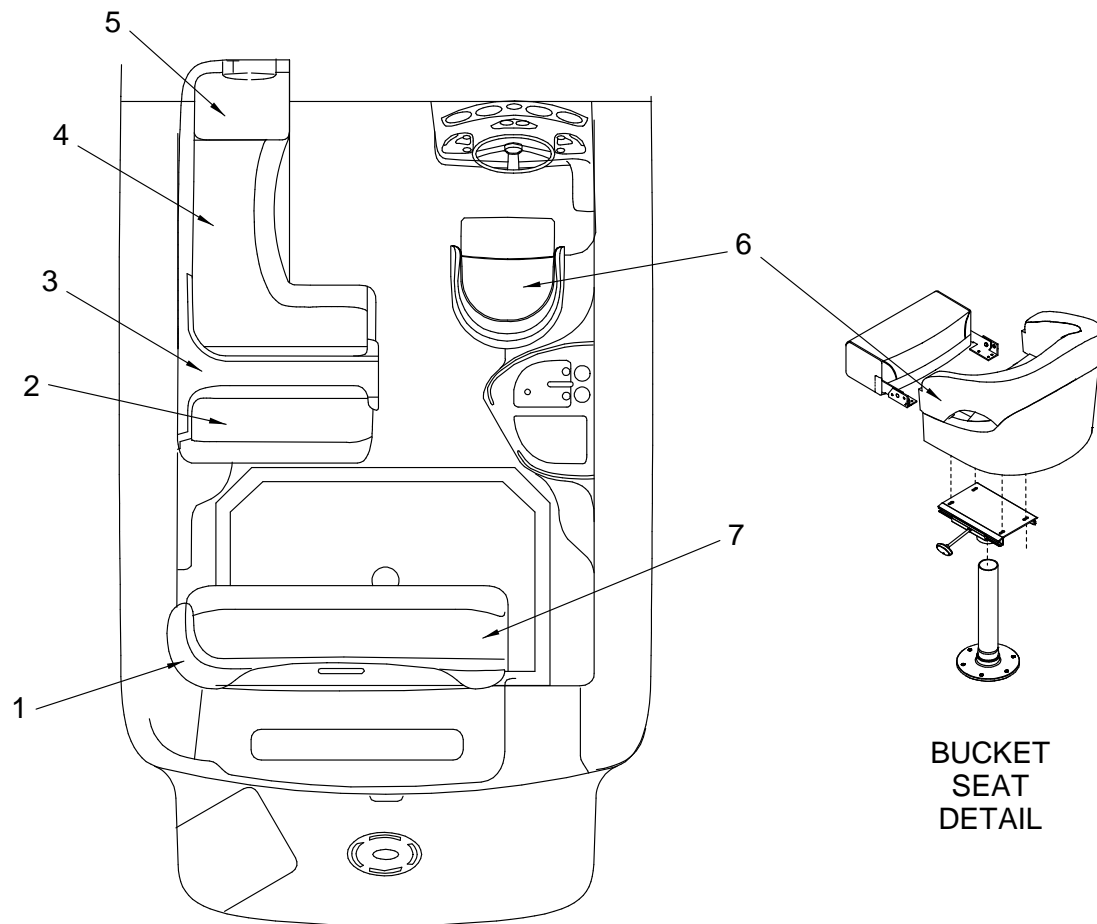

COCKPIT (UPHOLSTERY)