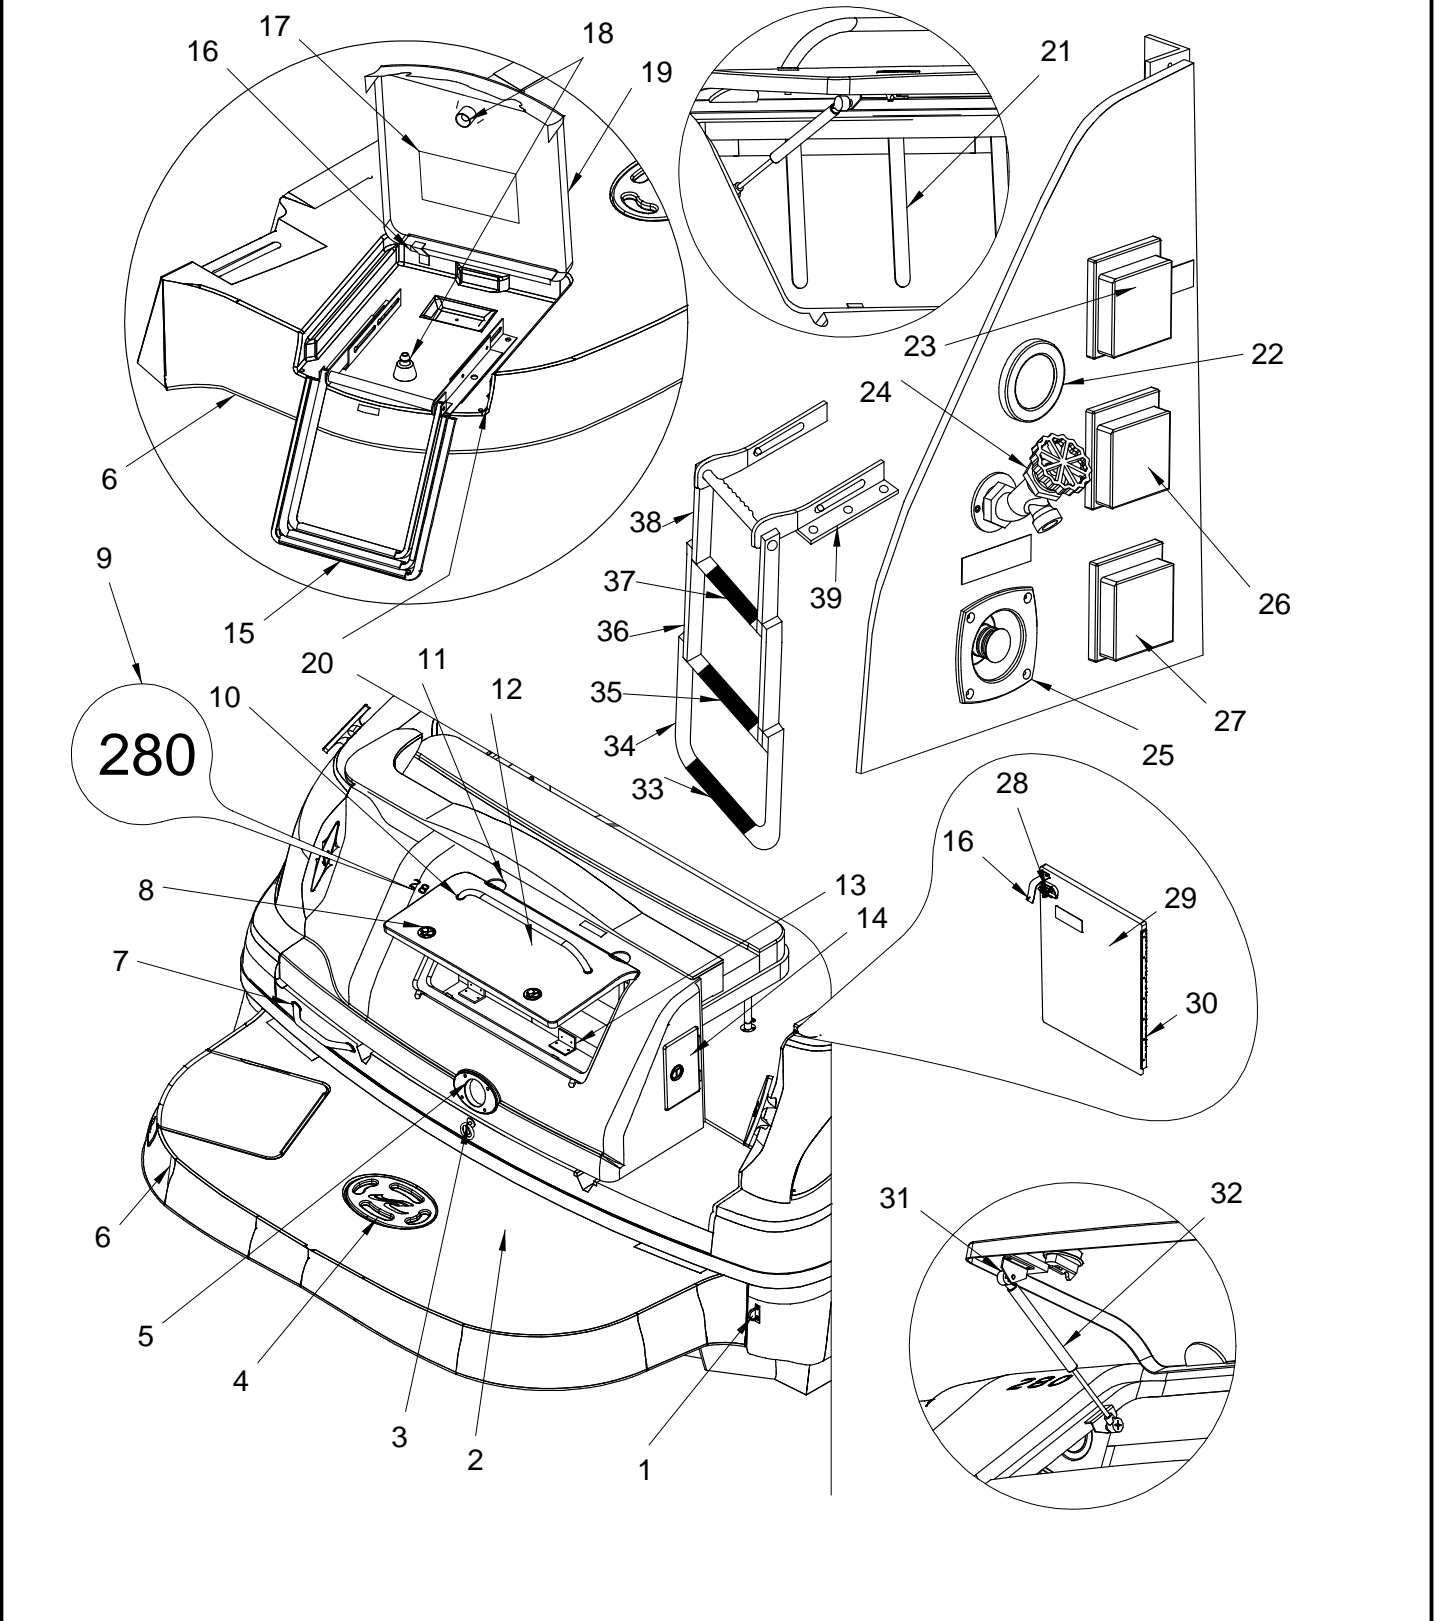

EXTERIOR (TRANSOM STORAGE AND SWIM PLATFORM)