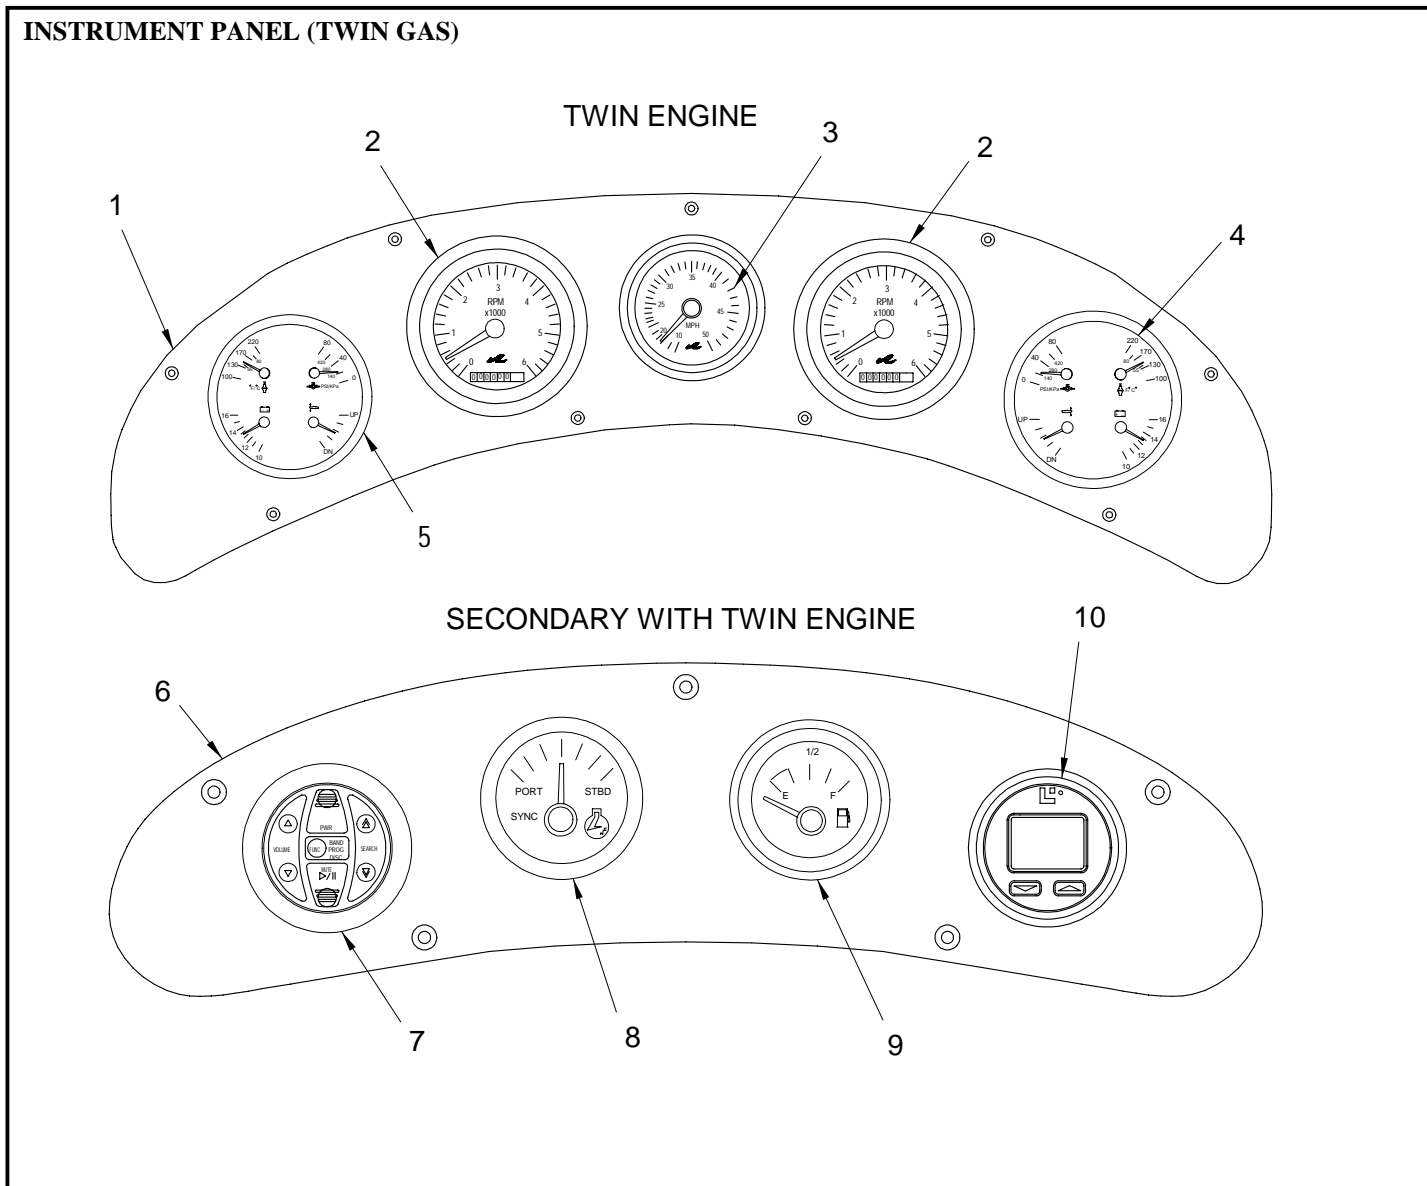

INSTRUMENT PANEL (TWIN GAS)

- 1 1473636 PANEL, 280DA-01 INST TWIN GAS UPR A/F
- 1473685 PANEL, BLANK:280DA-01 INST TWIN UPR
- 2 1540756 GAUGE, TACH/LCDHOUR 5"6K STD IGN 12V NEXT GEN
- 3 1540806 GAUGE, SPEEDO 65 MPH SR-3" NEXT GENERATION
- 4 1540921 GAUGE, TELE 4/1 SR-5"8OPSI,220F,V,TRIM STBDNX
- 5 1540905 GAUGE, TELE 4/1 SR-5"8OPSI,220F,V,TRIM PT NXG
- 6 1473651 PANEL, 280DA-01 INST TWIN GAS LWR A/F
- 1473701 PANEL, BLANK:280DA-01 INST TWIN LWR
- 7 1755469 STEREO, REMOTE CNTRL W/DIG DSPLY FOR XMD3 BLK
- 8 1540822 GAUGE, ENG SYNC SR-2" P/S NEXT GENERATION
- 9 1540665 GAUGE, FUEL 2" E-F SR-2" NEXTGEN
- 10 1669571 DEPTH FINDER, LOWRANCE 3500 GREY W/O BEZEL 02
- 894170 TRANSDUCER, 20DEG THRU-HULL W/ URETHANE FACE
- 987693 DEPTH FINDER, BEZEL GRY W/CHR OVERLAY