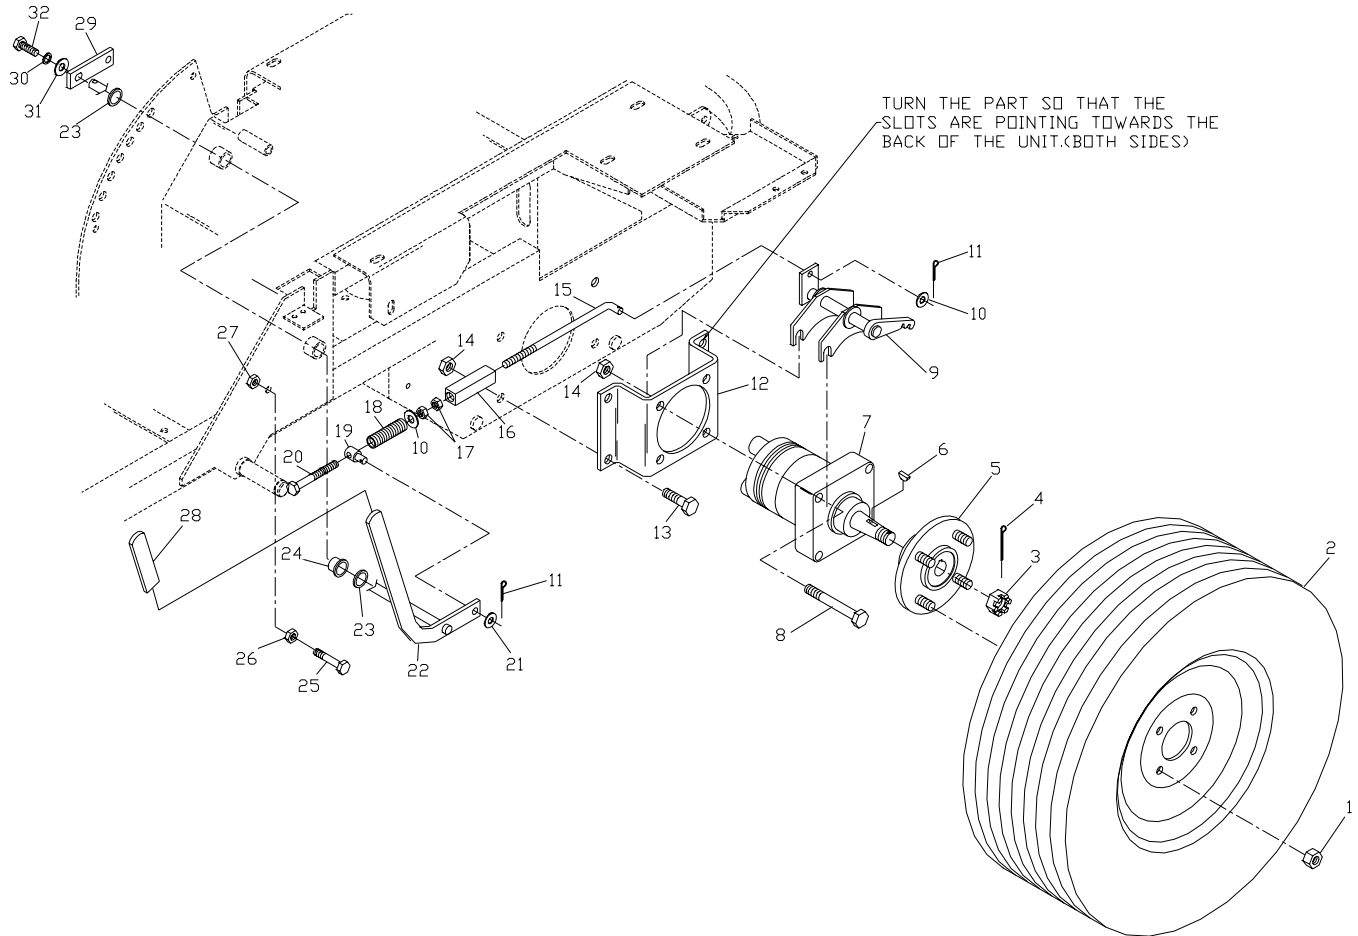

PARK BRAKE ASSEMBLY

PARK BRAKE ASSEMBLY

ITEM	PART NO.	QTY.	DESCRIPTION
1.	539101173	8	LUG NUT 1/2F
2.	539105164	2	REAR TIRE ASM.(COMPLETE)
	539105165	1	TIRE
	539105166	1	RIM
	539912234	1	VALVE STEM
3.	539101468	2	HEX SLOTTED NUT
4.	539990297	2	COTTER PIN
5.	539103244	2	HUB, W/SPROCKET
6.	539101465	2	KEY, #808 WOODRUFF
7.	539102705	2	WHEEL MOTOR
8.	539101332	8	HCS 1/2C X 2 3/4
9.	539103266	1	BRAKE WELDMENT LEFT
	539103265	1	BRAKE WELDMENT RIGHT(NOT SHOWN)
10.	539990692	2	WASHER 5/16 FLAT
11.	539990365	4	1/8 X 3/4 COTTER PIN
12.	539103255	2	MOTOR STANDOFF
13.	539990622	8	HCS 1/2C X 1 1/4 SERRATED HEAD
14.	539101331	16	NUT 1/2C NYLOC
15.	539103273	2	BRAKE LINKAGE
16.	539101983	2	TURNBUCKLE
17.	539990196	4	5/16C HEX NUT
18.	539102796	2	SPRING
19.	539103272	2	BRAKE SWIVEL
20.	539103304	2	HCS 5/16C, SPECIAL
21.	539990122	2	3/8 SAE WASHER
22.	539103574	1	PIVOT SHAFT
23.	539102843	4	SPRING WASHER
24.	539102519	2	BUSHING
25.	539990730	1	HCS 3/8C X 1 3/4
26.	539990613	1	3/8C WHIZ NUT
27.	539990546	1	NUT 3/8C CENTERLOCK
28.	539976526	1	GRIP
29.	539103576	1	ARM, PARK BRAKE
30.	539990052	1	1/4" LOCKWASHER
31.	539990598	1	WASHER 1/4" FLAT
32.	539990072	1	HCS 1/4C X 5/8"