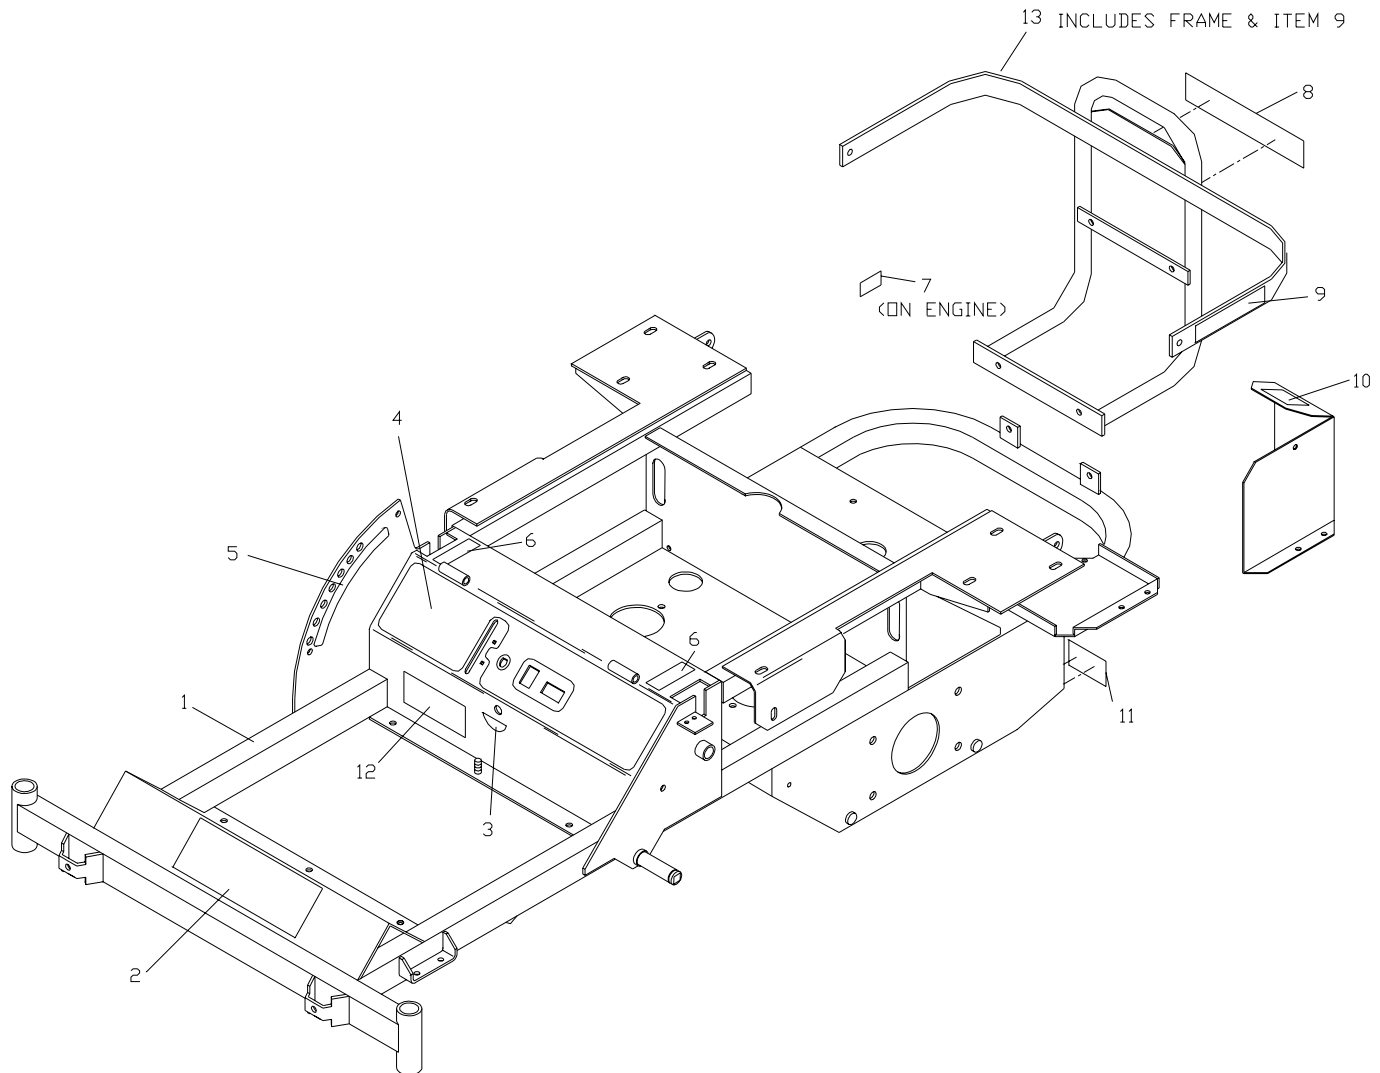

FRAME DECALS

ITEM	PART NO.	QTY.	DESCRIPTION
1.	539105120..	1	FRAME W/DECALS (KAWASAKI)
.....	539105121..	1	FRAME W/DECALS (KOHLER)
2.	539104804..	1	DECAL, HUSQVARNA
3.	539102670..	1	DECAL, FUEL VALVE
4.	539103581..	1	DECAL, CONSOLE (KAWASAKI)
.....	539105078..	1	DECAL, CONSOLE (KOHLER)
5.	539104205..	1	DECAL, LOCATOR
6.	539103333..	2	DECAL, MOTION CONTROL
7.	539100128..	1	DECAL, EXHAUST
8.	539104787..	1	DECAL, HUSQVARNA
9.	539102669..	1	DECAL, BATTERY
10.	539101881..	1	DECAL, PROP. 65
11.	539100361..	1	DECAL, DANGER
12.	539105071..	1	DECAL, NASCAR
13.	539105119..	1	ENGINE GUARD W/DECALS