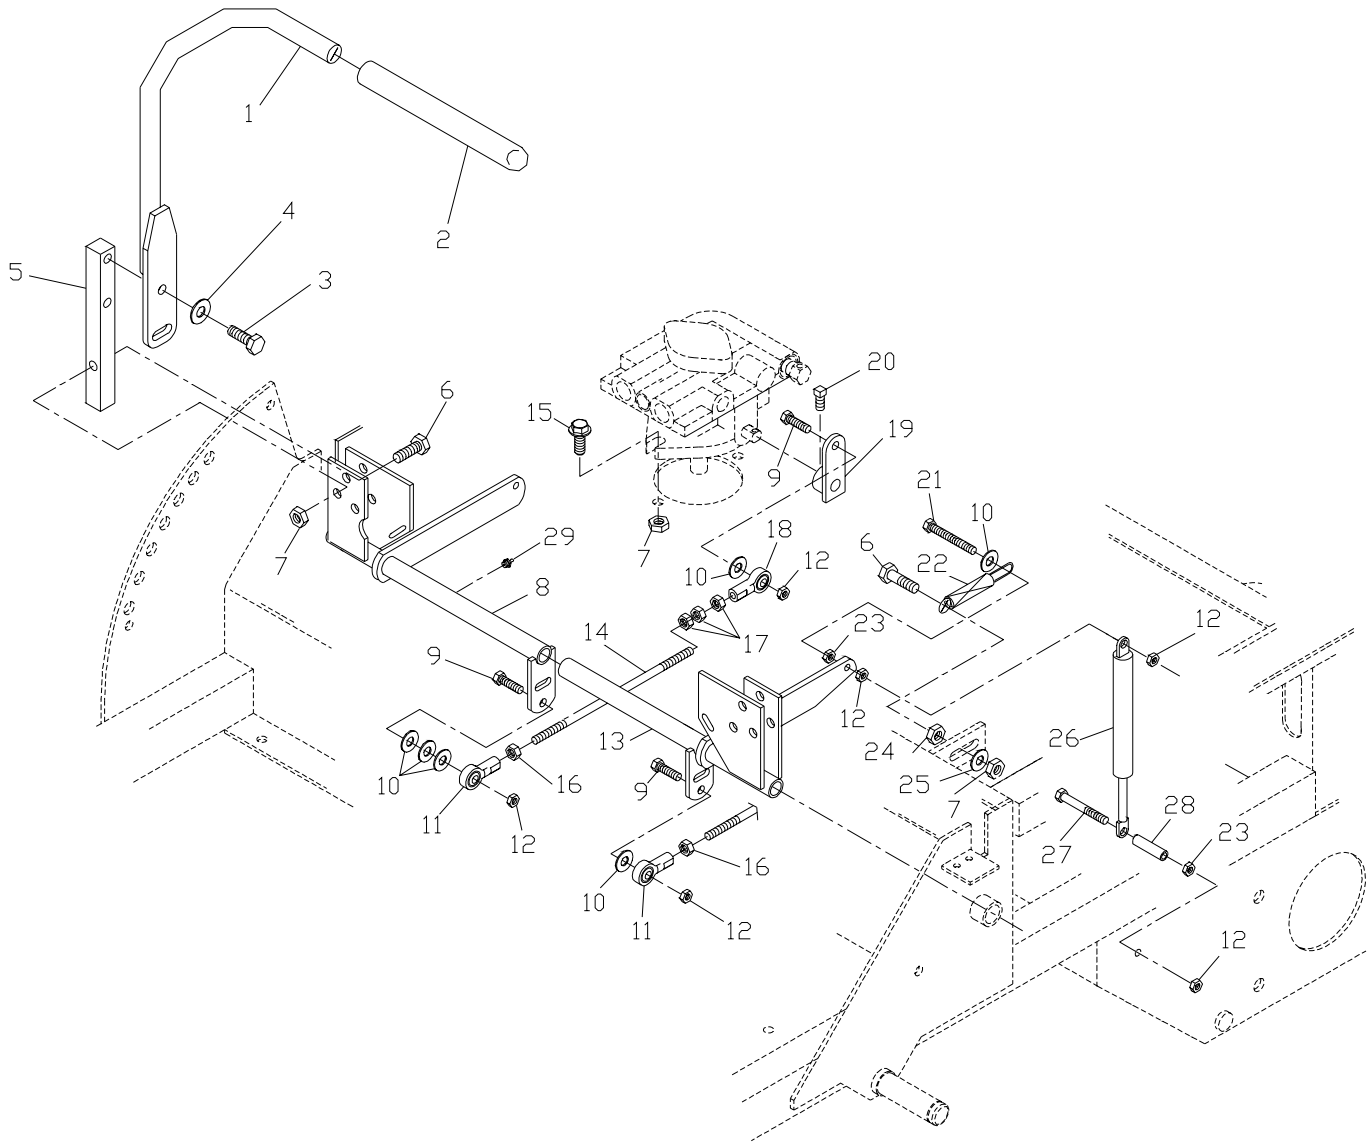

ENGINE ASSEMBLY

ITEM	PART NO.	QTY.	DESCRIPTION
1.	539990184	4.....	NUT 5/16C CENTERLOCK
2.	539990669	4.....	HCS 5/16C X 1 3/4
3.	539101720	1.....	SPACER
4.	539101995	1.....	KEY 1/4 SQ. X 1 1/8
5.	539103259	1.....	PULLEY
6.	539102050	1.....	10GA. MACHINERY BUSHING
7.	539103245	1.....	ELECTRIC CLUTCH
8.	539990247	1.....	7/16 LOCKWASHER
9.	539991120.	1.....	HCS 7/16F X 2 1/2
10.	539106819	1.....	CLUTCH TIE DOWN

MOTION CONTROL ASSEMBLY

MOTION CONTROL ASSEMBLY

ITEM	PART NO.	QTY.	DESCRIPTION
1.	539104190..	2	CONTROL LEVER WLDMT
2.	539102592..	2	GRIP
3.	539990563..	4	HCS 3/8C X 1
4.	539102593..	4	3/8 DISC SPRING WASHER
5.	539102809..	2	CONTROLARM
6.	539990655..	8	HCS 3/8C X 1 1/2
7.	539990546..	10	NUT 3/8C CENTERLOCK
8.	539103248..	1	CONTROL WELDMENT, RIGHT
9.	539990627..	4	HCS 5/16C X 1 1/4
10.	539990692..	8	WASHER 5/16 FLAT
11.	539102591..	2	BALL JOINT, LEFT HANDED
12.	539990184..	10	NUT 5/16C CENTERLOCK
13.	539103249..	1	CONTROL WELDMENT, LEFT
14.	539103264..	2	PUMP CONTROL LINK
15.	539990582..	4	HCS 3/8C X 1 SERRATED HEAD
16.	539991073..	2	NUT 5/16F LEFTHAND
17.	539990223..	6	NUT 5/16F
18.	539102590..	2	BALL JOINT, RIGHTHAND
19.	539104382..	2	CONTROLARM, PUMP
20.	539102717..	2	5/16C X 5/8 SQ. HEAD
21.	539991055..	2	TAPBOLT 5/16C X 2 1/4
22.	539103297..	2	SPRING
23.	539990585..	4	5/16C WHIZ NUT
24.	539990613..	2	3/8C WHIZ NUT
25.	539990517..	2	WASHER 3/8 FLAT
26.	539102720..	2	DAMPENER
27.	539103468..	2	HCS 5/16C X 2 3/4 GRADE 8
28.	539100097..	2	SPACER
29.	539976998..	2	ZERK