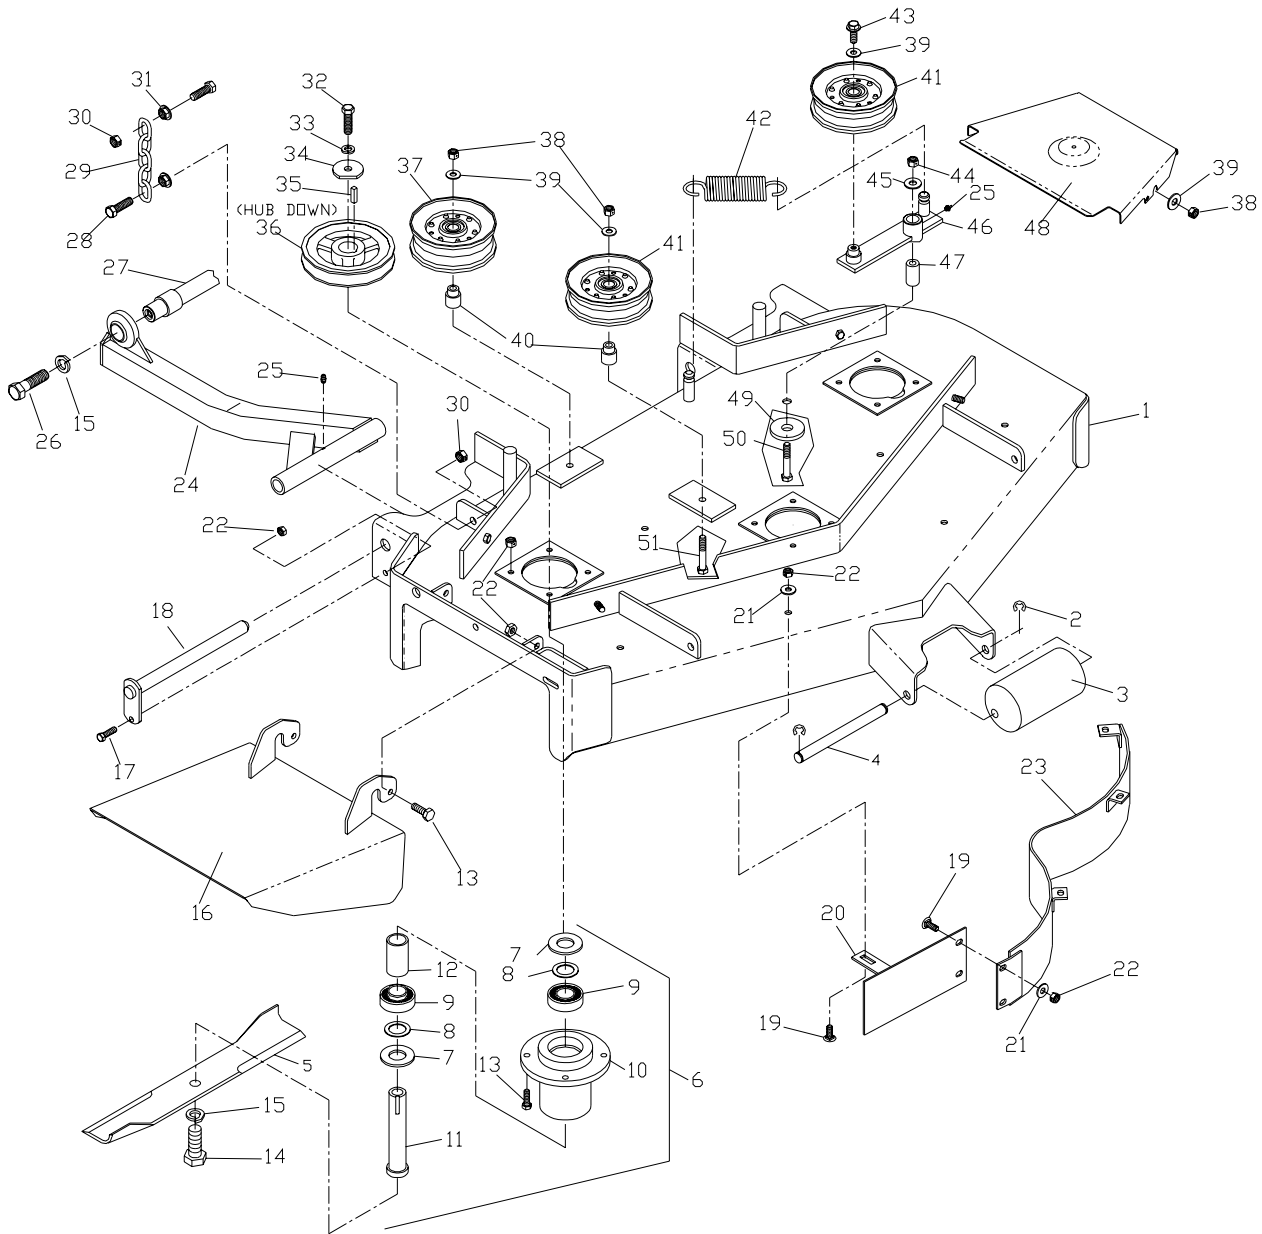

48" DECK ASSEMBLY

ITEM	PART NO.	QTY.	DESCRIPTION	ITEM	PART NO.	QTY.	DESCRIPTION
1.	539990582	1	HCS 3/8C X 1 SERRATED HD	29.	539102676	1	SPACER
2.	539990517	9	WASHER 3/8 FLAT	30.	539103290	1	SPINDLE
3.	539103257	2	IDLER PULLEY	31.	539100340	3	16 1/4" BLADE
4.	539103230	1	IDLER ARM	32.	539990333	5	LOCKWASHER 5/8
5.	539103427	1	PIVOT BUSHING	33.	539103299	3	HCS 5/8F X 1 1/4
6.	539102243	1	SUPPORT WASHER	34.	539990209	14	HCS 5/16C X 1
7.	539103433	1	HCS 1/2C X 3 1/4	35.	539990184	14	NUT 5/16C CENTERLOCK
8.	539976998	3	ZERK	36.	539104546	1	DEFLECTOR CHUTE
9.	539101331	1	NUT 1/2C NYLOC	37.	539104197	1	STRUT MOUNT WLDMT
10.	539104605	2	BELTSHIELD	38.	539104199	2	HCS 5/8C X 2 GR.5
11.	539102892	2	DECAL, NO STEP	39.	539102698	2	BUSHING
12.	539990839	8	NUT 7/16C CENTERLOCK	40.	539102643	2	ANTI-SCALP ROLLER
13.	539102582	8	7/16C WHIZ NUT	41.	539102754	2	HCS 3/8C X 3 1/2
14.	539101175	8	HCS 7/16C X 1 1/2	42.	539104610	1	DECK W/DECALS
15.	539102641	4	LIFT CHAIN	45.	539104609	1	STRUT - RT
16.	539103256	1	SPRING		539104621	1	STRUT - LT (NOT SHOWN)
17.	539103295	2	IDLER BUSHING	47.	539913010	1	DECAL, CPSC
18.	539103258	1	IDLER PULLEY(TALL)	48.	539100344	1	DECAL, DANGER
19.	539990637	2	HCS 3/8C X 2 1/2	49.	539103687	1	48" DECK BELT(NOT SHOWN)
20.	539100141	3	HCS 7/16F X 1 1/2	50.	539103298	3	COMPLETE HOUSING
21.	539990247	3	LOCKWASHER 7/16				(ITEMS 25 THRU 30)
22.	539106504	3	HEAVY WASHER	51.	539990550	1	WASHER 1/2 FLAT
23.	539101995	3	KEY 1/4 SQ. X 1 1/8	52.	539102619	2	PIVOT PIN
24.	539103283	3	PULLEY	53.	539976934	2	HCS 5/16C X 3/4
25.	539102675	2	MACHINE BUSHING 10 GA.	55.	539990546	8	NUT 3/8C CENTERLOCK
26.	539102244	2	MACHINE BUSHING 18 GA.	56.	539105444	1	CENTER BAFFLE
27.	539102677	2	BEARING	57.	539105448	1	MAIN BAFFLE
28.	539102673	1	HOUSING	58.	539990799	6	CARRIAGE BOLT
				59.	539990692	6	5/16 FLAT WASHER

42" DECK ASSEMBLY