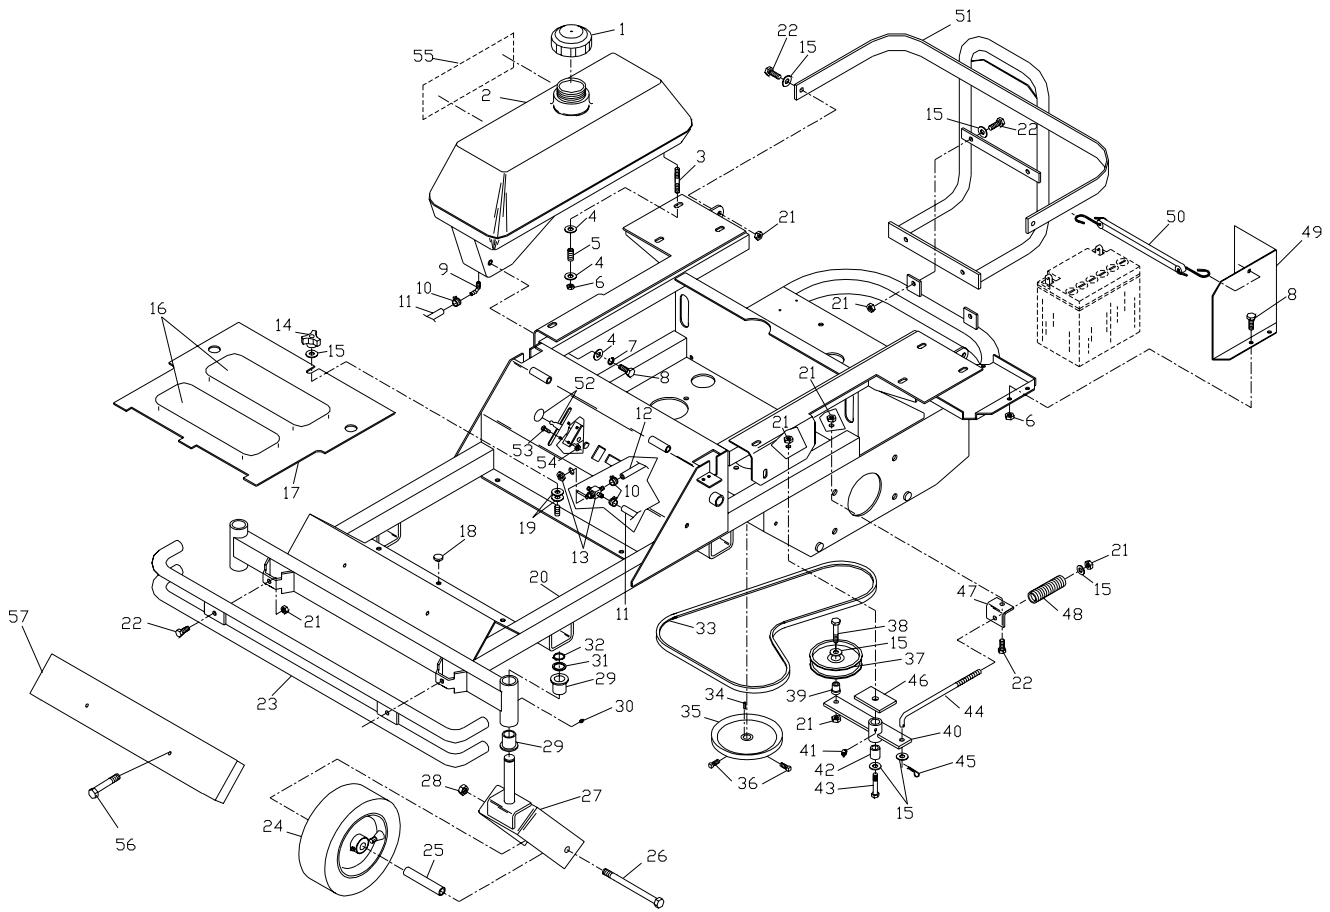

DECK LIFT ASSEMBLY

ITEM	PART NO.	QTY.	DESCRIPTION
1.	539101050	1	GRIP
2.	539101082	1	3/16 X 1 ROLL PIN
3.	539990761	2	NUT1/4C CENTER LOCK
4.	539103534	1	PIN MT, UPPER
5.	539101058	1	SPRING
6.	539103533	1	PIN
7.	539102515	1	GRIP
8.	539104201	1	LEVER WLDMT
9.	539990580	2	1/4C X 3/4 HCS
10.	539101232	6	FLANGED BUSHING
11.	539104606	1	BELLCRANK WLDMT - RT
12.	539101802	3	7/8 'E' RING
13.	539990365	6	1/8 X 3/4 COTTER PIN
14.	539977703	2	3/8 X 1 1/8 CLEVIS PIN
15.	539102565	2	LIFT ARM
16.	539104205	1	DECAL, LOCATOR
17.	539103543	2	SPACER
18.	539990588	1	HCS 3/8C X 2
19.	539104204	1	LOCATOR WLDMT
20.	539102526	1	HITCH PIN
21.	539102563	1	LANYARD
22.	539990546	3	NUT 3/8C CENTERLOCK
23.	539976989	1	#4 HAIRPIN
24.	539990629	1	HCS 3/8C X 2 1/4
25.	539991030	4	1/2 MACH. BUSHING
26.	539104607	1	BELLCRANK WLDMT - LT
27.	539102642	1	SPRING
28.	539104222	2	LINK
29.	539101721	4	HCS 5/16C X 2 3/4
30.	539104608	1	LIFT WLDMT
31.	539104808	4	LIFT BLOCK
32.	539990184	4	NUT 5/16C CENTERLOCK
33.	539104807	2	REINF. PLATE
34.	539104606	1	BELLCRANK WLDMT.

MAIN FRAME ASSEMBLY