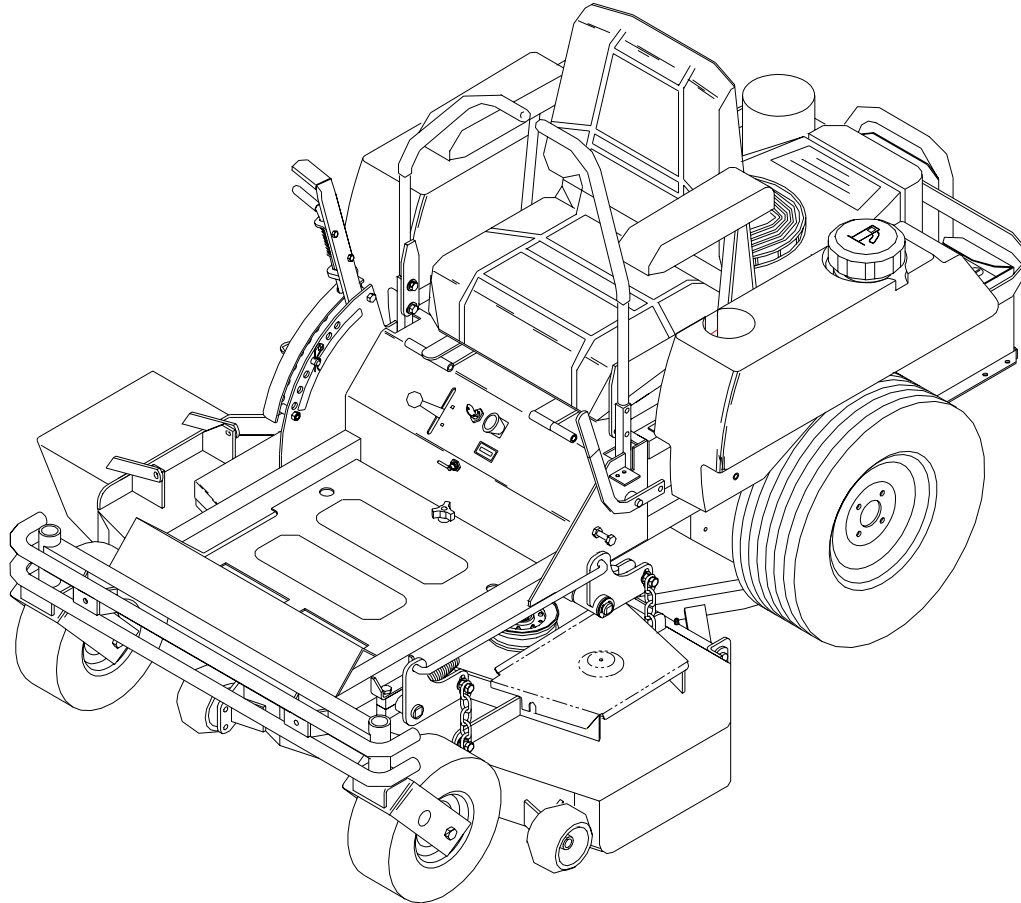

For Husqvarna Parts Call 606-678-9623 or 606-561-4983

Parts manual

Models:

968999157 / ZTHKH4818A
968999158 / ZTHKH4820A
968999168 / ZTHKW4818A
968999169 / ZTHKW4821A
968999170 / ZTHQL4218A
968999172 / ZTHQL4221A

MANUAL NO. 539105117 REV. 07 (09/10/02)

www.mymowerparts.com