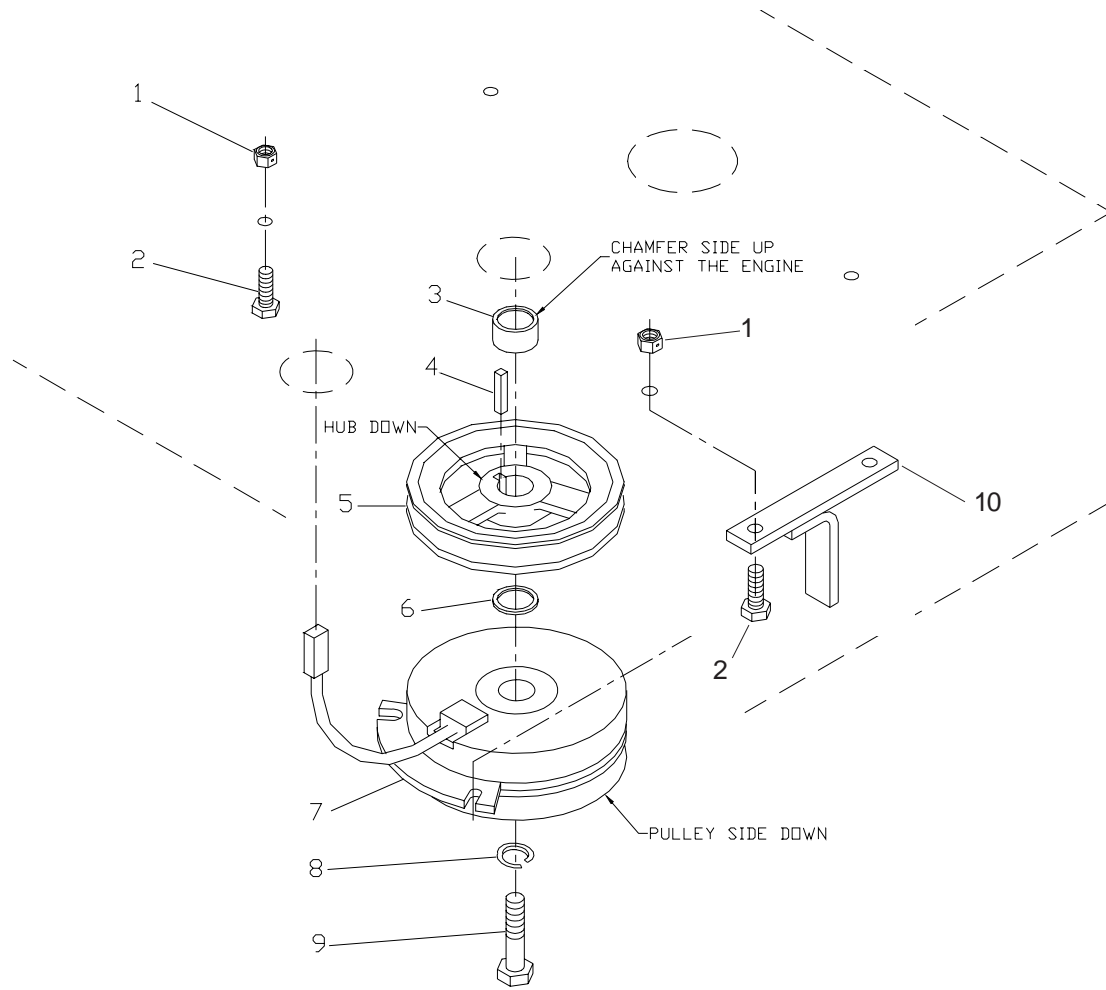

ENGINE ASSEMBLY

ITEM	PART NO.	QTY.	DESCRIPTION
1.	539990184	4.....	NUT 5/16C CENTERLOCK
2.	539990669	4.....	HCS 5/16C X 1 3/4
3.	539101720	1.....	SPACER
4.	539101995	1.....	KEY 1/4 SQ. X 1 1/8
5.	539103259	1.....	PULLEY
6.	539102050	1.....	10GA. MACHINERY BUSHING
7.	539103245	1.....	ELECTRIC CLUTCH
8.	539990247	1.....	7/16 LOCKWASHER
9.	539991120.	1.....	HCS 7/16F X 2 1/2
10.	539106819	1.....	CLUTCH TIE DOWN