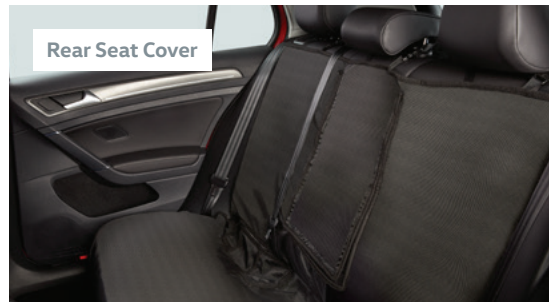

Roadside Assistance Kit

MuddyBuddy™ Trunk Liner and CARGOTECH® Blocks

Side Window Deflectors

UV SunShield

Sunroof Wind Deflector

Child Seat Protective Underlay

Rear Seat Cover

3 in 1 Cargo Liner Box