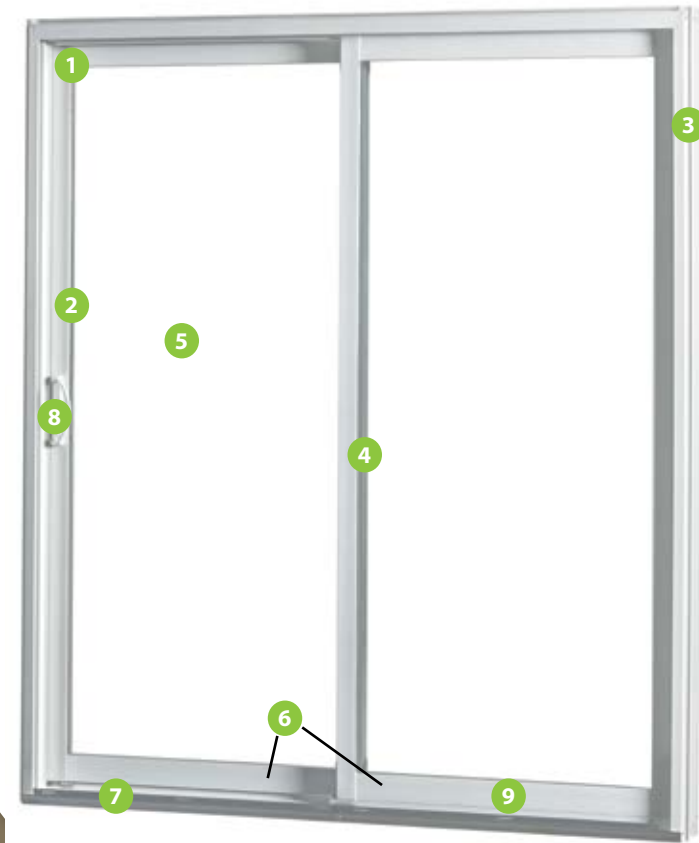

7700

FEATURES

1. **1 Fusion-welded Sash Panels** Keep out air and water.
  2. **2 Galvanized Reinforced Steel Sash Profiles** Adds strength and rigidity.
  3. **3 Chambered Rails** Reduces thermal exchange and increases insulation values – without adding costly, less recyclable insulating material. *Not shown.*
  4. **4 Sound Control** Multiple weatherstripping help block most outside noise.
  5. **5 Double-strength Tempered Safety Glass** 1" Insulating glass unit multiplies the overall performance.
  6. **6 Fixed & Mobile Panel Rails** Meet and interlock perfectly, making removal from the outside almost impossible.
  7. **7 Lower Sill Design** Provides safer entry and exit.
  8. **8 Multipoint Steel Locking Mechanism** Galvanized steel reinforcement provides optimum resistance to forced entry. *Not shown.*
  9. **9 Smooth / Quiet Operation** Patented dual-tandem nylon wheels on a raised rail protects the wheels from dirt and debris, minimizes friction and makes for a smoother operation. *Not shown.*
2. **Heavy Duty Aluminum Screen Frame** Reduces binding, creating effortless operation. *Not shown.*