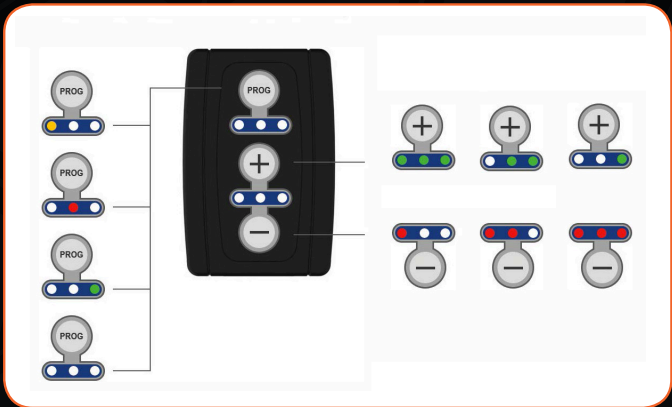

The pedal torq sits between the sensor and the control module, intercepting the signal and altering it in order to shorten and improve the response time. The pedal torq reduces the amount of pedal pressure required to achieve 'throttle wide open', allowing drivers to access the engines full potential.

throttle response modification

“Pedal torque” is used to describe the speed at which a vehicles’ engine responds to pressure on the accelerator pedal, any deficiencies in response are emphasised under hard acceleration, as shown in the graph. Pedal torq removes these deficiencies improving throttle response by up to 65%.

1. Disconnect accelerator pedal sensor plugs.

2. Connect the plugs of the pedal torque to the two original connector plugs. Secure the cable with cable ties if required.

3. The vehicle is now ready to drive.

Please Note: Ensure that the wiring harness is secure and does not interfere with the safe operation of the vehicle!

The pedal torq has 3 preset programs.

Press “PROG” shortly to switch between these 3 programs.