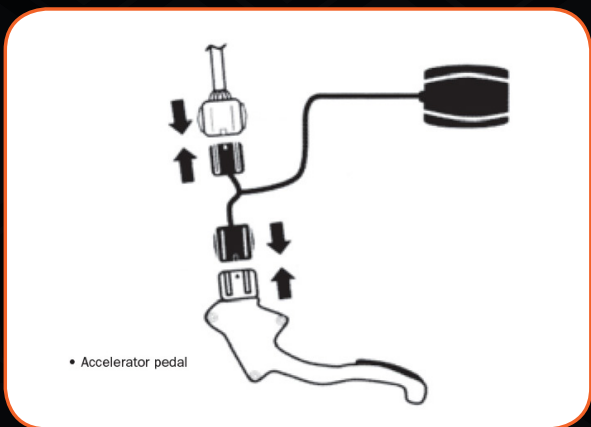

How it Works

Many modern vehicles utilize a 'drive-by-wire' control system for the accelerator. This means that when pressure is applied to the accelerator pedal a sensor measures how much pressure has been applied and sends signal to a control module which in turn sends a signal to the engine to open the throttle the corresponding amount.

The pedal torq sits between the sensor and the control module, intercepting the signal and altering it in order to shorten and improve the response time. The pedal torq reduces the amount of pedal pressure required to achieve 'throttle wide open', allowing drivers to access the engines full potential.

throttle response modification

“Pedal torque” is used to describe the speed at which a vehicles’ engine responds to pressure on the accelerator pedal, any deficiencies in response are emphasised under hard acceleration, as shown in the graph. Pedal torq removes these deficiencies improving throttle response by up to 65%.

1. Disconnect accelerator pedal sensor plugs.

2. Connect the plugs of the pedal torque to the two original connector plugs. Secure the cable with cable ties if required.

3. The vehicle is now ready to drive.