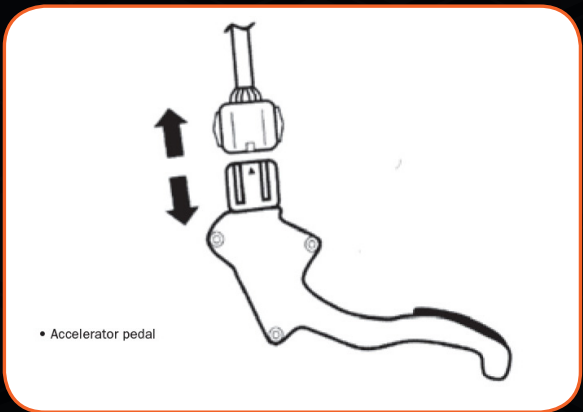

How it Works

Many modern vehicles utilize a 'drive-by-wire' control system for the accelerator. This means that when pressure is applied to the accelerator pedal a sensor measures how much pressure has been applied and sends signal to a control module which in turn sends a signal to the engine to open the throttle the corresponding amount.

The pedal torq sits between the sensor and the control module, intercepting the signal and altering it in order to shorten and improve the response time. The pedal torq reduces the amount of pedal pressure required to achieve 'throttle wide open', allowing drivers to access the engines full potential.

1. Disconnect accelerator pedal sensor plugs.

2. Connect the plugs of the pedal torque to the two original connector plugs. Secure the cable with cable ties if required.

3. The vehicle is now ready to drive.