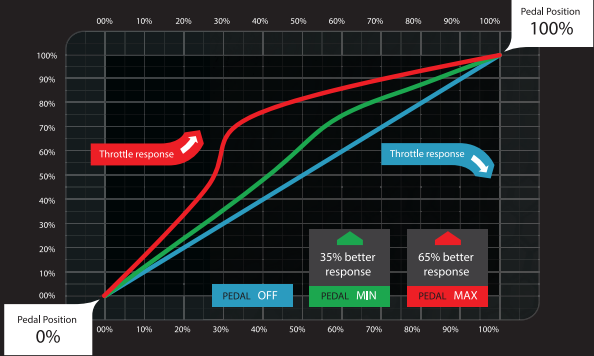

torqit
innovation in performance

pedal torq

Application Guide

www.torqit.com.au

torqit pedal torq

It is a known fact that most cars suffer throttle lag, particularly newer cars with drive-by-wire systems that inefficiently control the signal from the cars throttle to the ECU. The pedal torq eliminates throttle lag by taking the signal from the pedal, adjusting it to an efficient signal setting and sending it on to the cars ECU.

How it Works

Many modern vehicles utilize a 'drive-by-wire' control system for the accelerator. This means that when pressure is applied to the accelerator pedal a sensor measures how much pressure has been applied and sends signal to a control module which in turn sends a signal to the engine to open the throttle the corresponding amount.

The pedal torq sits between the sensor and the control module, intercepting the signal and altering it in order to shorten and improve the response time. The pedal torq reduces the amount of pedal pressure required to achieve 'throttle wide open', allowing drivers to access the engines full potential.

throttle response modification

“Pedal torque” is used to describe the speed at which a vehicles’ engine responds to pressure on the accelerator pedal, any deficiencies in response are emphasised under hard acceleration, as shown in the graph. Pedal torq removes these deficiencies improving throttle response by up to 65%.