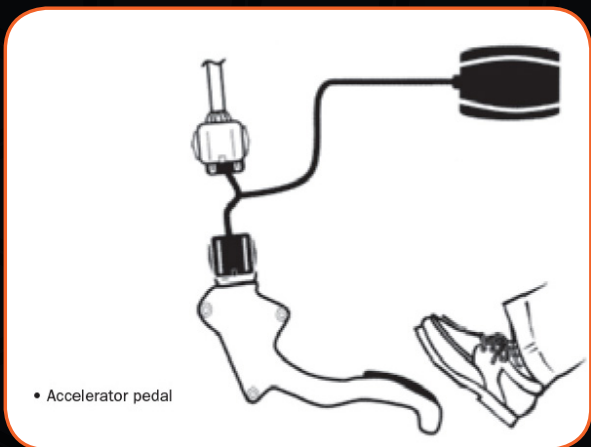

How it Works

Many modern vehicles utilize a 'drive-by-wire' control system for the accelerator. This means that when pressure is applied to the accelerator pedal a sensor measures how much pressure has been applied and sends signal to a control module which in turn sends a signal to the engine to open the throttle the corresponding amount.

The pedal torq sits between the sensor and the control module, intercepting the signal and altering it in order to shorten and improve the response time. The pedal torq reduces the amount of pedal pressure required to achieve 'throttle wide open', allowing drivers to access the engines full potential.

throttle response modification

“Pedal torque” is used to describe the speed at which a vehicles’ engine responds to pressure on the accelerator pedal, any deficiencies in response are emphasised under hard acceleration, as shown in the graph. Pedal torq removes these deficiencies improving throttle response by up to 65%.

1. Disconnect accelerator pedal sensor plugs.

2. Connect the plugs of the pedal torque to the two original connector plugs. Secure the cable with cable ties if required.

3. The vehicle is now ready to drive.