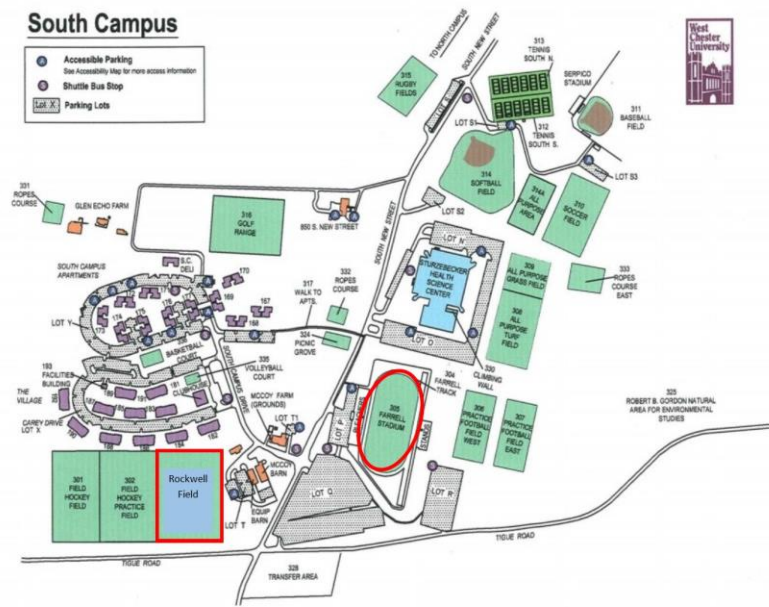

7. West Chester University John A. Farrell Stadium

855 South New Street West Chester, PA 19383

- Full restrooms available on site at the stadium. See campus map below.
- From the North: Travel onto 202 South. Exit onto Rt 322 Business West/South High Street/Wilmington Pike. Turn left onto Spruce Ave. Left onto Jones Lane. Left onto Rosary Lane. Left onto S New Street.
- West Chester University is located in downtown West Chester
- [Kildares](#) (food, restrooms) - 18 W Gay St, West Chester, PA 610-431-0770
- [Teca](#) (food, restrooms) – 38 East Gay St., West Chester, PA 610-738-8244

8. West Chester University Rockwell Field

801 South Campus Drive, West Chester, PA 19382

- Full restrooms are available across the street at Farrell Stadium. See campus map below.
- From the North: Travel onto 202 South. Exit onto Rt 322 Business West/South High Street/Wilmington Pike. Turn left onto Spruce Ave. Left onto Jones Lane. Left onto Rosary Lane. Let onto S New Street. Turn right onto Campus Drive
- West Chester University is located in downtown West Chester.
- [Kildares](#) (food, restrooms) - 18 W Gay St, West Chester, PA 610-431-0770
- [Teca](#) (food, restrooms) – 38 East Gay St., West Chester, PA 610-738-8244