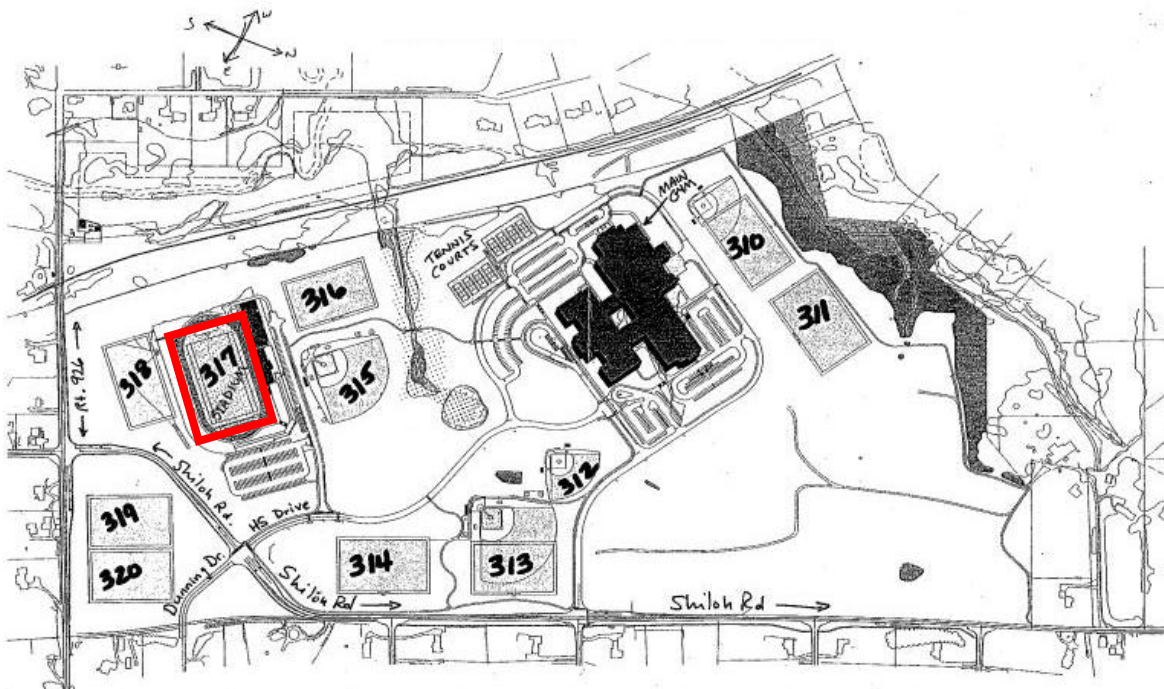

6. Bayard Rustin High School Turf Field

1100 Shiloh Road, West Chester, PA 19382

<http://www.pennfusion.org/scripts/runisa.dll?M2.131384:gp:628109.7731:72955+L3/Display+E+105+105+766133>

The Rustin HS Stadium Field (Turf, #317) is located at the southern end of the campus. From the North (King of Prussia): Take Route 202 South to the West Chester exit for Westtown Road. At the traffic light at Westtown Road, make left. Travel approx. 3.2 miles to Route 926 / Street Road. Make a right onto Route 926/Street Road. Make a right onto Shiloh Road. High School is on the left.

- **Full restrooms available on site.**
- **Downtown West Chester** is just minutes from Rustin High School. West Chester University is located in downtown West Chester. A variety of coffee shops and restaurants are nearby. Visitor information can be found at <http://www.downtownwestchester.com/>
- **Goose Creek Grill** (food, restrooms) - East Street Road West Chester, PA 19382 610-399-0900
- **Pizza Peddler** (food, restrooms)- Westtown Village Shopping Center, 1177 Wilmington Pike, West Chester, PA 19382 (610) 399-3300
- **Shoo Mamas Fresh Farm Cafe** (food, restrooms)-The Commons of Thornbury Shopping Center, 1211 Wilmington Pike, West Chester, PA 19382 (484) 315-8431

Rustin High School Stadium Field Map