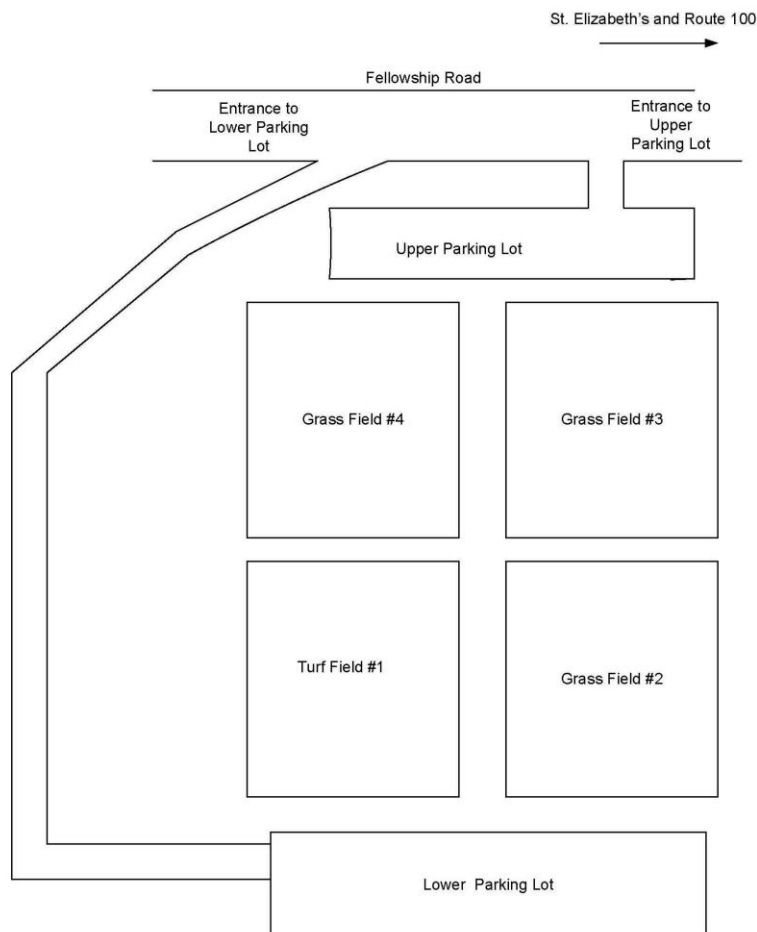

5. Fellowship Turf Field

241 Fellowship Rd. Chester Springs, PA 19425

<http://www.pennfusion.org/fields/577648.html>

Travel on Route 100 North and make a right onto Fellowship Road. Go 1/2 mile and the field entrance to Turf Field #1 is **the second park entrance on your left.**

- **Portable restrooms available on site.**
- **Wawa (food) –within ½ mile of Fellowship Fields**
  - 1800 Ticonderoga Blvd. Chester Springs, PA 19425
- Eagle, PA is just a few minutes south of Fellowship Fields. A variety of fast food and restaurants are nearby.