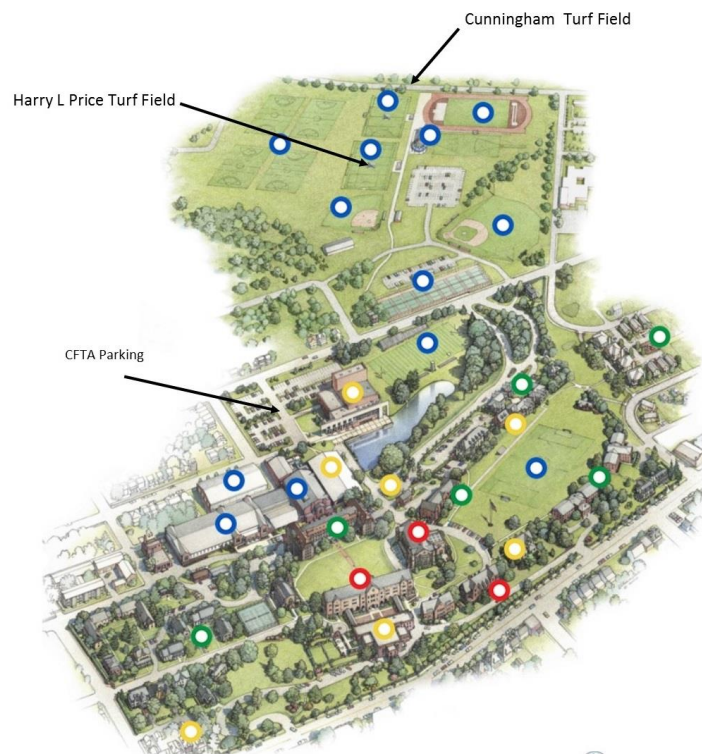

9. Maple Zone Sports Institute

1451 Conchester Highway (US Rt. 322) Garnet Valley, PA 19061

- Full restrooms are available.
- From the North: Travel south on Route 202. Make a left onto Route 1 North and a right onto Route 322 East. Complex is on your right.
- There are a number of restaurants on Route 1

10. The Hill School (Harry L Price Turf Field 1, Cunningham Turf Field 2) 860 Beech Street Pottstown, PA 19464

- All visitors coming to campus for athletic events are to park in the CFTA parking lot located off of Beech Street.
- Full restrooms are available.