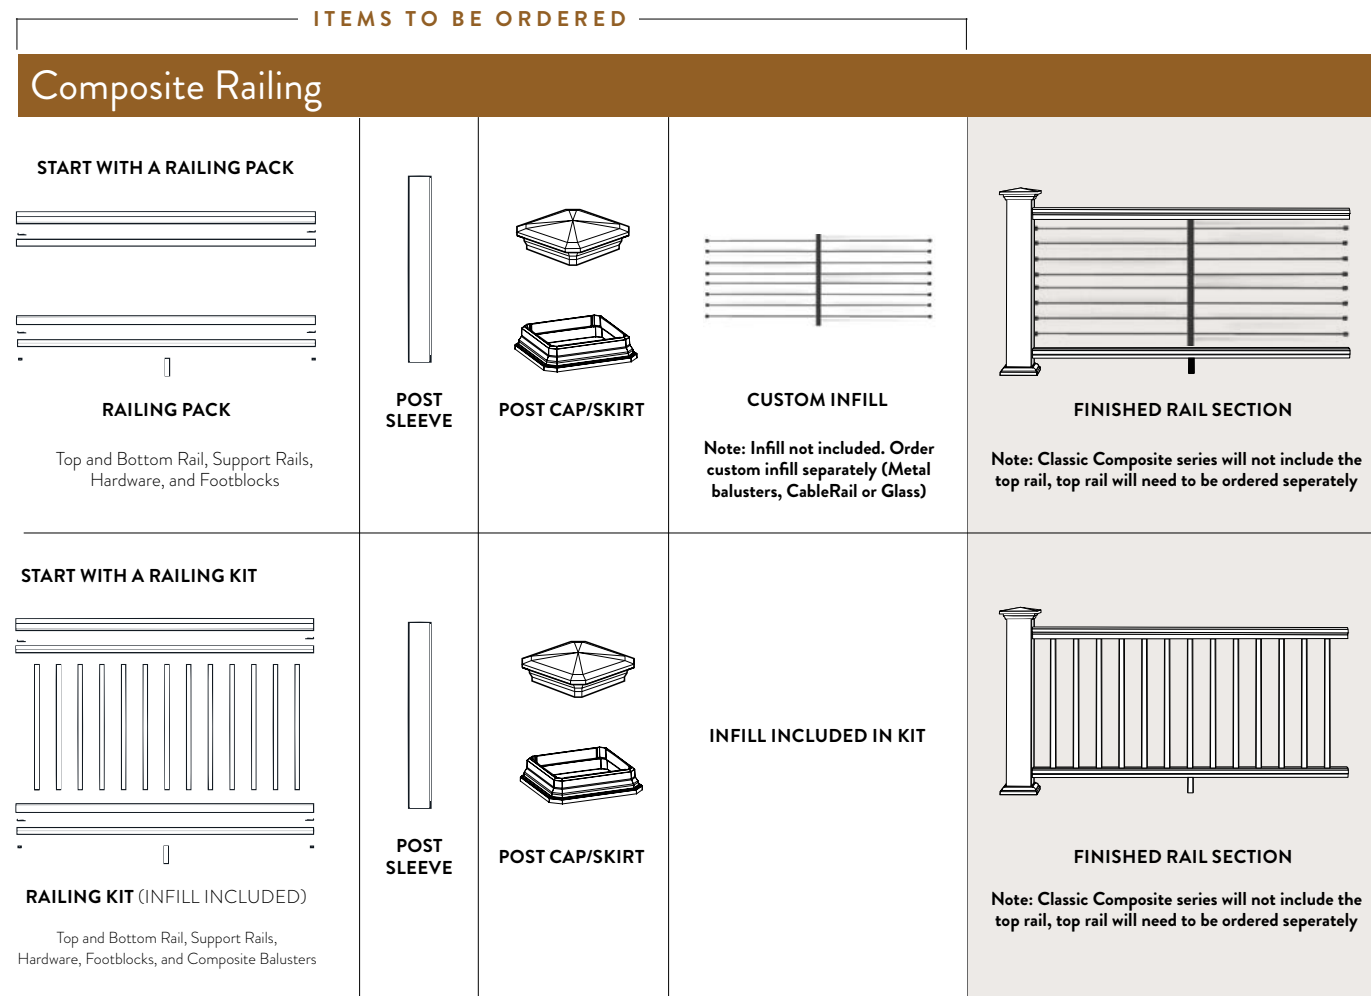

Let's Break It Down

BUILDING A COMPLETE RAILING PANEL

Ordering Composite Railing