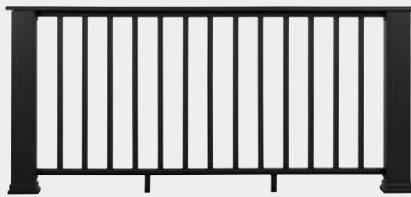

Contemporary Rail

Keep your sightlines clear and your style-lines sleek with this bold, modern railing profile. The softly curved edge of the top rail adds a gentle nod to design while the large, flat surface offers a functional place to set drinks, plants, or lanterns for ambiance.