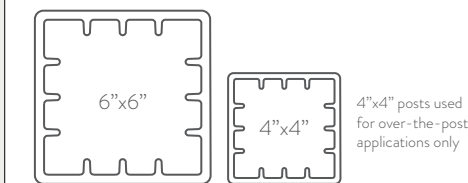

**RESERVE RAIL™
PRODUCT CHOICES**

Top Rail Size:
5.4"W x 2.7"H

COLORS

INFILLS

POST SLEEVES

POST CAPS AND SKIRTS

CONTEMPORARY RAIL PRODUCT CHOICES

Top Rail Size:
6.35"W x 1.9"H