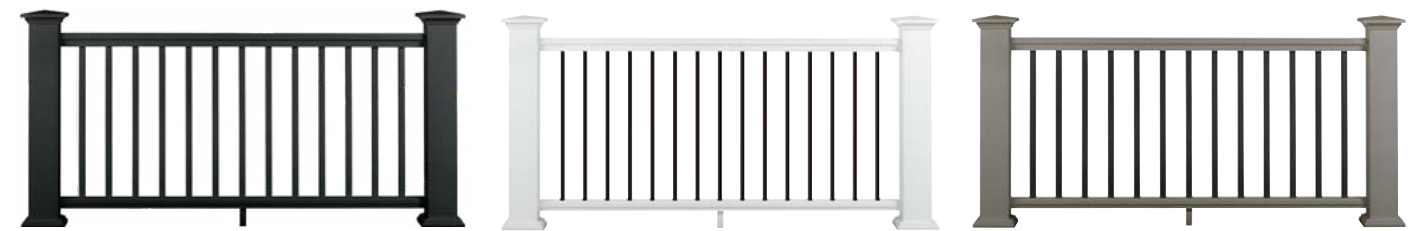

Now, get out there and keep it rail with your clients.

Table of Contents

Railing Overview	6-7
Ordering Railing	8-9
TRADITIONAL COMPOSITE RAILING	
Classic Composite Series	10-11
RadianceRail Express®	14
Reserve Rail	15
MODERN COMPOSITE RAILING	
Contemporary Rail	16
Builder Rail	17
MINIMALIST METAL RAILING	
Impression Rail Express®	22
Impression Rail™	23
ACCESSORIES	
Lighting and Accessories	24
CableRail Accessories, Hardware Kits, and Secure Mount Post	25
Gate Kits	26
ADA Handrail	27

Shown on front and back cover: Classic Composite Rail with Drink Rail top rail

Simple Systems.

Mix and match rails, infills, and caps to suit any style.

Endless Design Options.

NOTE: Not all railing options are pictured. This is only meant to be a representation of some of the mix-and-match options available.

Three Simple Categories

RAILING OVERVIEW

TRADITIONAL COMPOSITE RAILING

Discover these gorgeous railing profiles that boast a traditional milled wood look.

- Safe and sturdy — strong components and squeak-free balusters
- Low maintenance — never requires staining or painting
- Resistant to mold and moisture damage — won't warp, rot, or splinter
- Stands the test of time — resists stains and scratches
- Environmentally friendly — made from up to 50% recycled materials