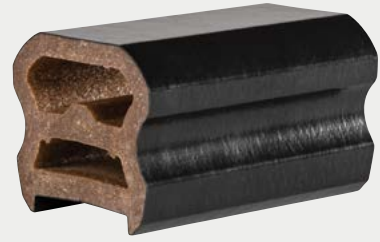

LIGHTING

5.5"x5.5" Lighted Island Cap
8.32"x8.32" Profile

4"x4", 5"x5", 5.5"x5.5"
Post Cap Light

Accent Lights
(Available in white or architectural bronze)

Under Rail Lights

**RADIANCE RAIL EXPRESS®
PRODUCT CHOICES**