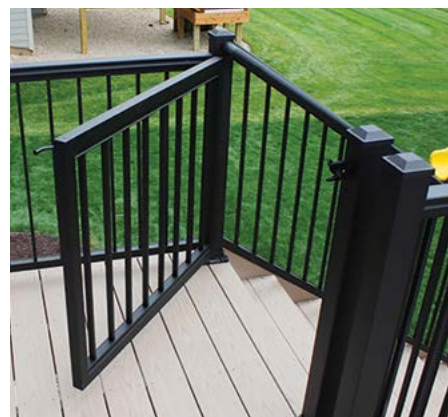

PRODUCT DESCRIPTION	TimberTech Item Number	
	WHITE	BLACK
UNIVERSAL GATE KIT - For use with Classic Composite Series		
36" Universal Gate Kit	AZTGATEW	AZTGATEW