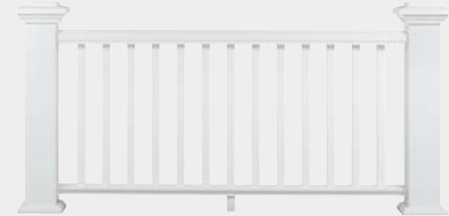

**RADIANCE RAIL EXPRESS®
PRODUCT CHOICES**

RadianceRail Express®

Make a style statement in your clients' backyards with this truly classic profile. RadianceRail Express offers value and a beautifully sculpted top rail that complements any home's exterior. Add elegance with this easy-to-install rail.

Now available in a Smart Set that includes everything you need.

RadianceRail Express® Smart Set™ includes top and bottom rails, 4x4 post sleeve, 4" standard post cap, 4" post skirt, hardware, footblocks, and balusters - 13 for 6' level, 11 for 6' stairs, 18 for 8' level, 14 for 8' stairs. (For some stair applications, a post sleeve taller than 39" may be required. Sold separately.)

Smart Sets and Packs

PRODUCT DESCRIPTION	TimberTech Item Number		
	WHITE	BLACK	KONA
NEW! RADIANCE RAIL EXPRESS SMART SETS - Includes Top & Bottom Rail, 4x4 Post Sleeve, 4" Standard Post Cap, 4" Post Skirt, Hardware, Footblocks, 13 Balusters for 6', 18 Balusters for 8'			
NEW! 6' RadianceRail Express Smart Set	TXSS6W	—	—
NEW! 6' RadianceRail Express Stair Smart Set	TXSS6W	—	—
NEW! 8' RadianceRail Express Smart Set	TXSS8W	—	—
NEW! 8' RadianceRail Express Stair Smart Set	TXSS8W	—	—
RADIANCE RAIL EXPRESS PACKS - Packs include Top & Bottom Rail, Hardware, Gaskets, and Footblocks			
6' RadianceRail Express Pack	TXRP6W	TXRP6B	TXRP6K
8' RadianceRail Express Pack	TXRP8W	TXRP8B	TXRP8K
RADIANCE RAIL EXPRESS STAIR PACKS - Packs include Top & Bottom Rail, Hardware, and Footblocks			
8' RadianceRail Express Stair Pack	TXSRP8W	TXSRP8B	TXSRP8K

Infill

PRODUCT DESCRIPTION	TimberTech Item Number		
RADIANCE RAIL EXPRESS COMPOSITE BALUSTERS - 18/Pack			
29.75" Square Composite Baluster	TX30BALW	TX30BALB	TX30BALK
35.75" Square Composite Baluster	TX36BALW	TX36BALB	TX36BALK