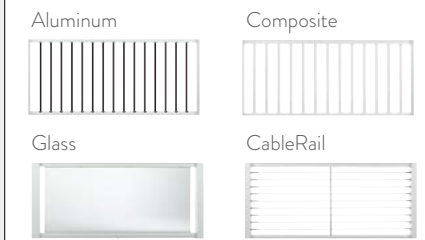

**RESERVE RAIL™
PRODUCT CHOICES**

Top Rail Size:
5.4"W x 2.7"H

COLORS

INFILLS

POST SLEEVES

POST CAPS AND SKIRTS

CONTEMPORARY RAIL PRODUCT CHOICES

Top Rail Size:
6.35"W x 1.9"H