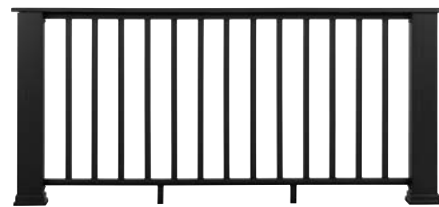

Shown on front and back cover: Classic Composite Rail with Drink Rail top rail

Simple Systems.

Mix and match rails, infills, and caps to suit any style.

Endless Design Options.

NOTE: Not all railing options are pictured. This is only meant to be a representation of some of the mix-and-match options available.

CLASSIC COMPOSITE SERIES

\$\$\$

- 4 top rail options
- 5 color options
- 4 infill options

PREMIER RAILING®

RADIANCERAIL®

TRADEMARK RAIL™

DRINK RAIL

RADIANCERAIL EXPRESS®

\$

- 3 color options
- 1 infill option

RADIANCERAIL EXPRESS®

MODERN COMPOSITE RAILING

Lean into the linear look with these sleek railing styles that offer clean lines.

- Safe and sturdy — great alternative to custom wood railings
- Low maintenance — never requires staining or painting
- Resistant to mold and moisture damage — won't warp, rot, or splinter
- Stands the test of time — resists staining and scratching
- Environmentally friendly — made from up to 50% recycled materials