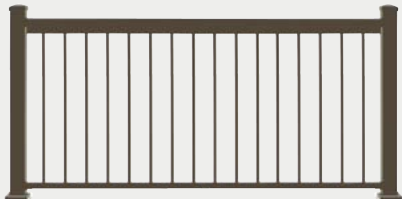

Impression Rail Express®

Lean into a minimalist railing profile with this pre-assembled, aluminum panel that keeps sightlines clear and install time short. Sleek, strong, and minimalist, this railing profile features hidden fasteners and fades into the background to keep the stunning view as the star of any outdoor living space.