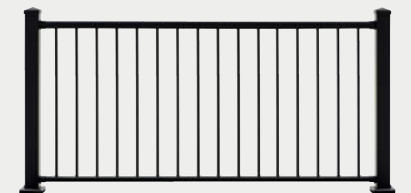

IMPRESSION RAIL EXPRESS®
PRODUCT CHOICES

Impression Rail Express®

Lean into a minimalist railing profile with this pre-assembled, aluminum panel that keeps sightlines clear and install time short. Sleek, strong, and minimalist, this railing profile features hidden fasteners and fades into the background to keep the stunning view as the star of any outdoor living space.

Level and Stair Panel Kits

PRODUCT DESCRIPTION	TimberTech Item Number		
	WHITE	BLACK	DARK BRONZE
IMPRESSION RAIL EXPRESS STANDARD BALUSTER PANEL KITS - Kits include Baluster Panel, Top & Bottom Rail Cover, Hardware, Brackets, and Footblock			
36" 6' Level Rail Panel - 15 Baluster Panel	AZTIX36KIT6W	AZTIX36KIT6B	AZTIX36KIT6BR
42" 6' Level Rail Panel - 15 Baluster Panel	AZTIX42KIT6W	AZTIX42KIT6B	AZTIX42KIT6BR
36" 8' Level Rail Panel - 20 Baluster Panel	AZTIX36KIT8W	AZTIX36KIT8B	AZTIX36KIT8BR
42" 8' Level Rail Panel - 20 Baluster Panel	AZTIX42KIT8W	AZTIX42KIT8B	AZTIX42KIT8BR
IMPRESSION RAIL EXPRESS STANDARD BALUSTER PANEL STAIR KITS - Kits include Baluster Panel, Top & Bottom Rail Cover, Hardware, and Brackets			
36" 6' Stair Rail Panel - 15 Baluster Panel	AZTIX36SKIT6W	AZTIX36SKIT6B	AZTIX36SKIT6BR
42" 6' Stair Rail Panel - 15 Baluster Panel	AZTIX42SKIT6W	AZTIX42SKIT6B	AZTIX42SKIT6BR
36" 8' Stair Rail Panel - 20 Baluster Panel	AZTIX36SKIT8W	AZTIX36SKIT8B	AZTIX36SKIT8BR
42" 8' Stair Rail Panel - 20 Baluster Panel	AZTIX42SKIT8W	AZTIX42SKIT8B	AZTIX42SKIT8BR

Traditional Rail Panels include baluster panel, top and bottom rail and hardware to fasten railing to posts. 3" post kits include cap and skirt. 2" posts kits include bracket to run rail over the post and skirt.

Post Kits, Glass Kits and Mid-Rail Items