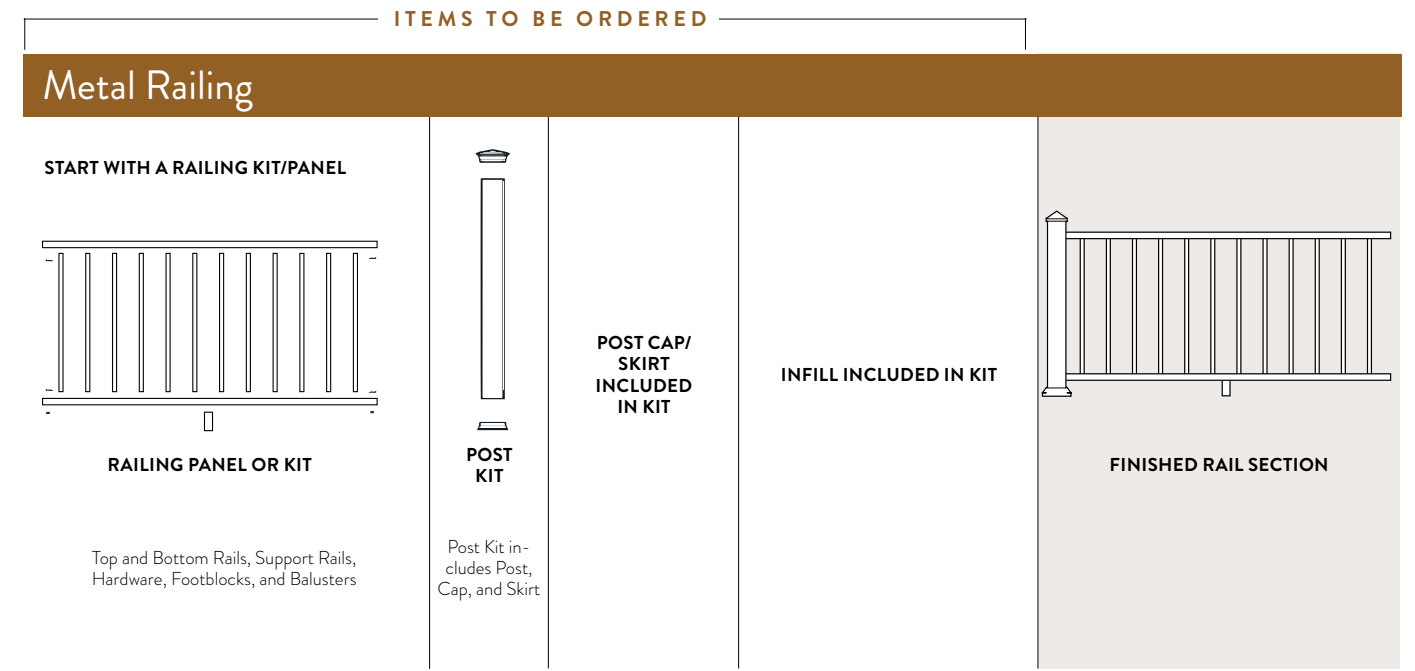

Ordering Metal Railing