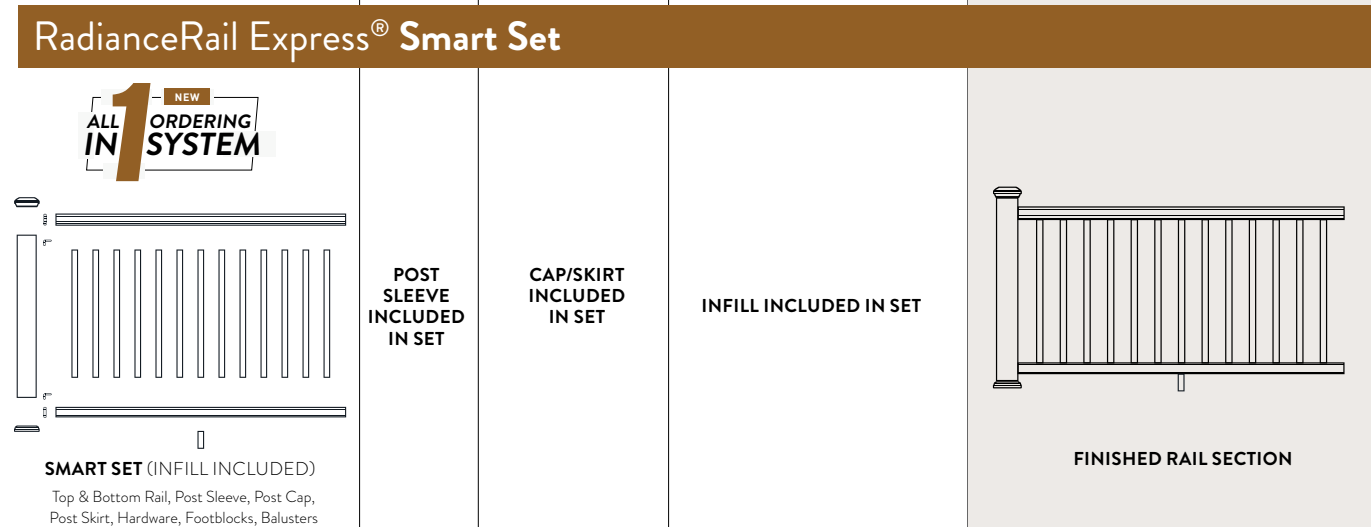

Let's Break It Down

BUILDING A COMPLETE RAILING PANEL

Ordering Composite Railing