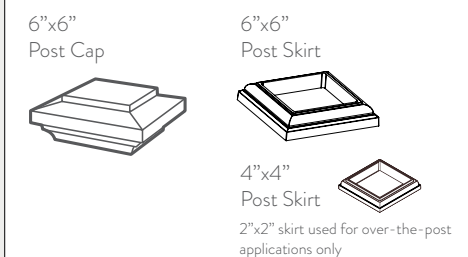

**RESERVE RAIL™
PRODUCT CHOICES**

Top Rail Size:
5.4"W x 2.7"H

COLORS

INFILLS

POST SLEEVES

POST CAPS AND SKIRTS

CONTEMPORARY RAIL PRODUCT CHOICES

Top Rail Size:
6.35"W x 1.9"H