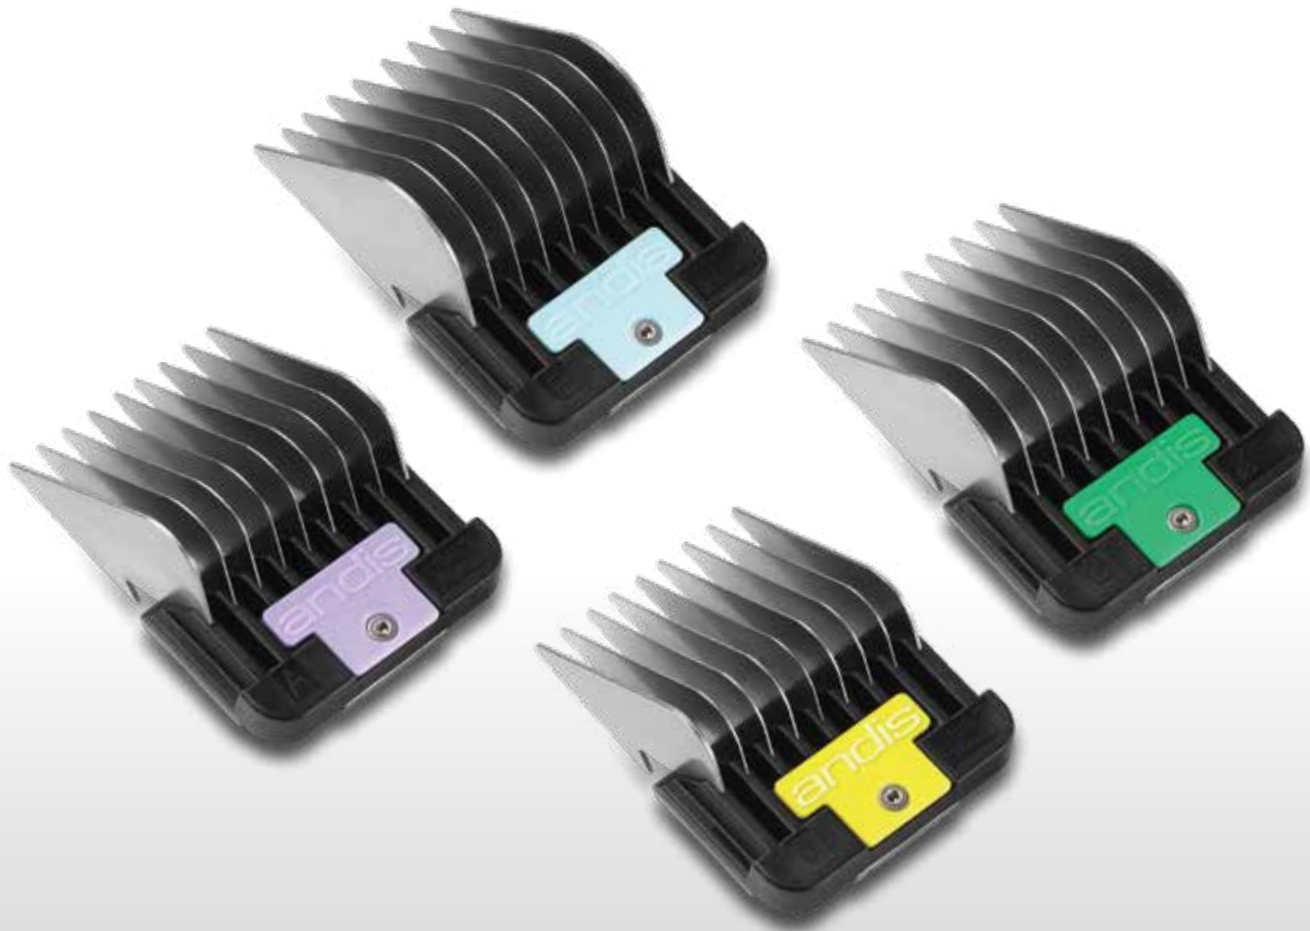

Two-speed pet nail grinder. The easy, quick and stress-free way to give pets a perfect pedicure. Smoother, rounded nails keep floors and furniture safe from scratches. Two speeds for filing nails efficiently and safely. Rotating head safely files sharp and jagged edges. Perfect for all dog and cat breeds—saves money. The silicone sleeve with ergonomic design makes it comfortable to use and control.

65915 CNG-1

Cord/Cordless Nail Grinder

2-Speed

6,500/7,400 RPM

3.5 oz

INCLUDES:

- Fine grit grinding stone
- Premium finishing stone
- Charging adapter
- Multi-function protective cap

Two-Speeds—normal & turbo to quickly trim your pet's nails. Lightweight and ergonomic design is great for small or large pets. Whisper-quiet operation won't scare pets. Rechargeable lithium-ion battery—3-hour run time. Cord/cordless operation so it's ready for use when you are. Multi-function cap can be used on small or large pets.

LITHIUM

CORD/ CORDLESS

DNG-1/ANG-1 REPLACEMENT ACCESSORY PACK

65920

CNG-1 REPLACEMENT ACCESSORY PACK

65930

UNIVERSAL COMBS

24625
STAINLESS-STEEL
Color-Coded 8-Piece Stainless-Steel Comb Set –
Fits #30 or #10 Blade
 Sizes: 1/8", 1/4", 3/8", 1/2", 5/8", 3/4", 7/8", 1"

12860
STANDARD
9-Piece Small Comb Set
Fits #30, #15, #10 or #9 Blade
 Sizes: 1/16", 1/8", 3/16", 1/4", 5/16", 3/8", 7/16", 1/2", 9/16"

ULTRAEDGE® Blades

For a dependable, long-life blade, look no further than Andis® UltraEdge® blades. Our exclusive hardening process keeps blades sharper for a longer time. Add a special chrome finish that inhibits corrosion and you have cutting solutions that will last for years.