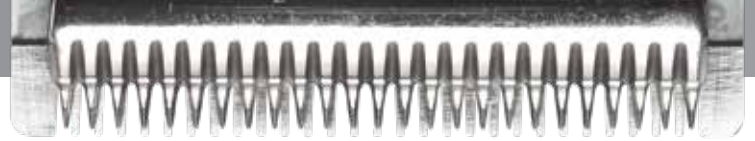

33655
PREMIUM CLIP COMBS
7-Piece Animal Clip Comb Set
Fits #10 Blade
 Sizes: 1/16", 1/8", 1/4", 3/8", 1/2", 3/4", 1"

12990
STANDARD
8-Piece Large Comb Set
Fits #40, #35, #30 or #10 Blade
 Sizes: 5/8", 11/16", 3/4", 13/16", 7/8", 15/16", 1", 1-1/4"

12860
STANDARD
9-Piece Small Comb Set
Fits #30, #15, #10 or #9 Blade
 Sizes: 1/16", 1/8", 3/16", 1/4", 5/16", 3/8", 7/16", 1/2", 9/16"

ULTRAEDGE® Blades

For a dependable, long-life blade, look no further than Andis® UltraEdge® blades. Our exclusive hardening process keeps blades sharper for a longer time. Add a special chrome finish that inhibits corrosion and you have cutting solutions that will last for years.