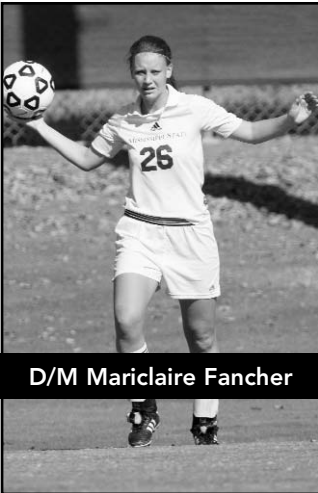

AS A FRESHMAN (2005): Played in 18 games for Mississippi State with 14 starts to her credit ... Logged 1,054 minutes and 14 seconds of playing time, an average of 58 minutes and 34 seconds per contest ... Logged an assist on Betty Ann Casey's first goal in State's win over Charlotte at home ... Took three shots, one of which was on goal (.333) ... Played all 90 minutes of State's home contests with Alabama and Kentucky.

HIGH SCHOOL/CLUB: Prepped at Pillow Academy for coach BoBo Champion ... Played club soccer for Jackson Futbol Club ... Played and started every game as a prep senior and helped lead Pillow Academy to the district and state championship ... Played and started every game as a prep

junior as well and helped lead Mustangs to the district championship while collecting most valuable player honors ... Played and started every game for Jackson F.C. and helped lead club organization to Crossroads Tournament championship ... Also lettered in track, cross country and basketball at Pillow ... Helped lead basketball team to state championship, as well as four consecutive district championships ... Also collected state championship honors in the 400 yard run.

PERSONAL: Born Mariclaire Louise Fancher in Greenwood, Miss. ... Daughter of Terry and Myron Fancher ... Has an older brother, Andy, and a younger brother, Michael ... Enrolled in pre-major studies at MSU.

D/M Mariclaire Fancher