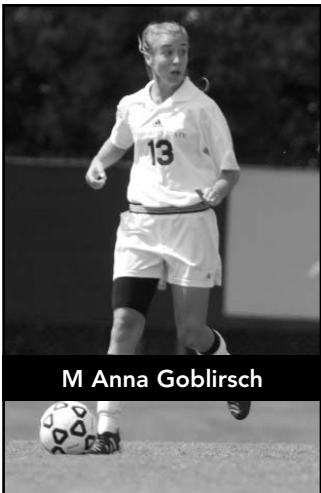

Anna GOBLIRSCH

Midfielder
5-7 So. 1L
 Elizabethtown, Ky.
 Elizabethtown HS

13

MACDONALD ON GOBLIRSCH: "Anna is a very good reader of the game, has good understanding. Is a good communicator who can talk to and organize the people around her."

AS A FRESHMAN (2005): Played in 14 games for Mississippi State with three starts to her credit ... Logged 507 minutes and 49 seconds of playing time, an average of 36 minutes and 16 seconds per contest ... Took a pair of shots, both of which were on goal (1.000) ... Played a season-high 90 minutes in State's tie with Sacramento State at the UTEP-hosted Sun City Invitational, earning her first career start in the process as well.

HIGH SCHOOL/CLUB: Prepped at Elizabethtown High School for coach Rob Zoeller ... Played club soccer for Javanon and coach Andrew Terry ... Played and started every game during senior campaign and captained Panthers to the district, region and sub-section championships ... Averaged

M Anna Goblirsch

more than 80 minutes of playing time per game and scored 44 points on 14 goals and 16 assists en route to being named an all-state selection ... Garnered district and region, as well as sub-section, all tournament team honors ... Named an NSCAA all-American scholar ... Played and started every game as a prep junior and helped lead Elizabethtown to the district and region championships ... Averaged more than 80 minutes of playing time per game and scored 32 points on 10 goals and 12 assists ... Garnered district and region, as well as sub-section, all tournament team honors and was named a second team all-state selection ... Played and started every game for Javanon and helped lead club organization to the state semifinals ... Scored 40 points on 11 goals and 18 assists ... A five-year participant in the state of Kentucky Olympic

Development Program and was named to the Region II B pool team.

PERSONAL: Born Anna Christine Goblirsch on Aug. 25, 1987 in Fort Knox, Ky., ... Daughter of Laurie and Timothy Goblirsch ... Has an older sister, Sara, a younger sister, Jenna, and a younger brother, John ... A biomedical engineering major at MSU.