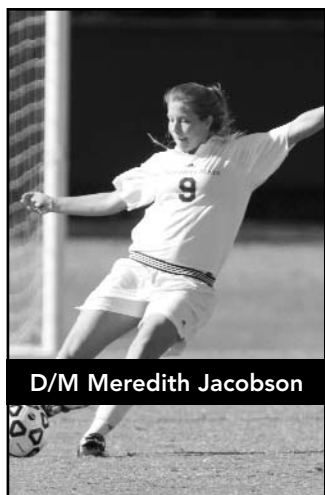

D/M Meredith Jacobson