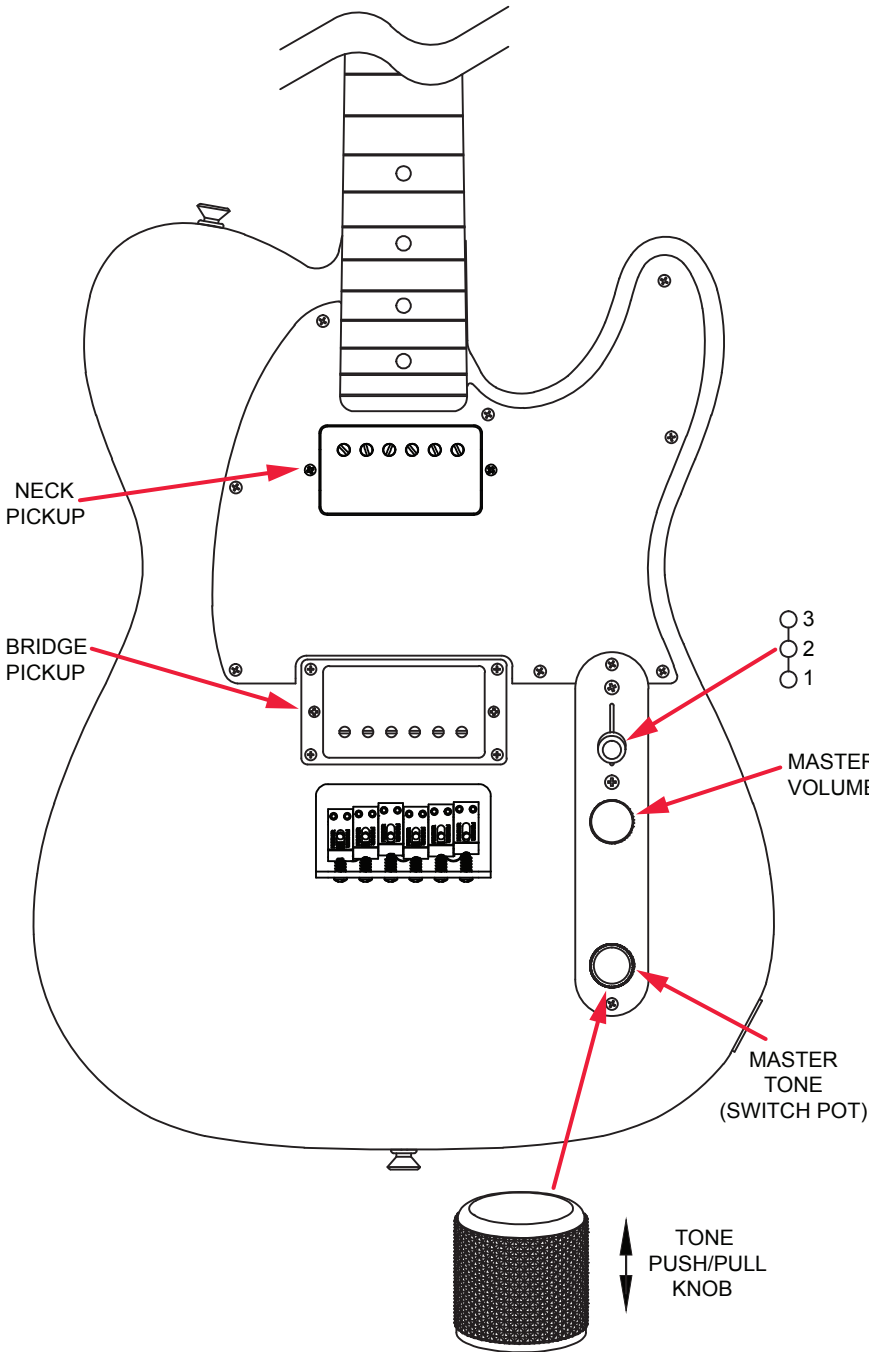

PLAYER TELECASTER® HH (014-5232-XXX / 014-5233-XXX)

WIRING DIAGRAM

PLAYER TELECASTER® HH

(014-5232-XXX / 014-5233-XXX)

SWITCH AND CONTROL FUNCTION

KNOB PUSH POSITION

			SWITCH POSITION
			NECK PICKUP
			BRIDGE PICKUP

	PICKUP IS ON
	PICKUP IS OFF

KNOB PULL POSITION

			SWITCH POSITION
			NECK PICKUP
			BRIDGE PICKUP

PLAYER TELECASTER® HH (014-5232-XXX / 014-5233-XXX)

ADDITIONAL SPECIFICATION DETAIL

<p>FRET SIZE: MEDIUM JUMBO (FRET DIMENSIONS ARE BEFORE INSTALLATION)</p> 	<p>PLEASE NOTE: AS EACH NECK IS SANDED & FINISHED BY HAND, THICKNESS DIMENSIONS MAY VARY SLIGHTLY FROM THOSE SHOWN.</p>	<p>NECK PROFILE: MODERN "C"</p>  <p style="text-align: center;">1ST FRET PROFILE</p> <p style="text-align: center;">12TH FRET PROFILE</p>
---	---	---

<p>KEY GTR DUAL PIN MNT PING P/N 0037429049</p> <p>BUSHING KEYS PING P/N 0058820049</p>  <p style="text-align: center;">Ø .390"</p>	<p>TUNING MACHINE THRU-HOLE INNER DIAMETER .397"</p>  <p style="text-align: right;">Ø .397"</p>
---	---

<p>SADLE HEIGHT ADJUSTMENT WRENCH: .050" HEX KEY P/N: 0018531049</p>  <p>SADDLE HEIGHT ADJUSTMENT SCREW P/N 0075536000</p>	<p>TRUSS ROD NUT P/N 0038454000</p>  <p style="text-align: center;">3/16" HEX Ø .312"</p> <p style="text-align: center;">10-32 THREAD</p>
---	---