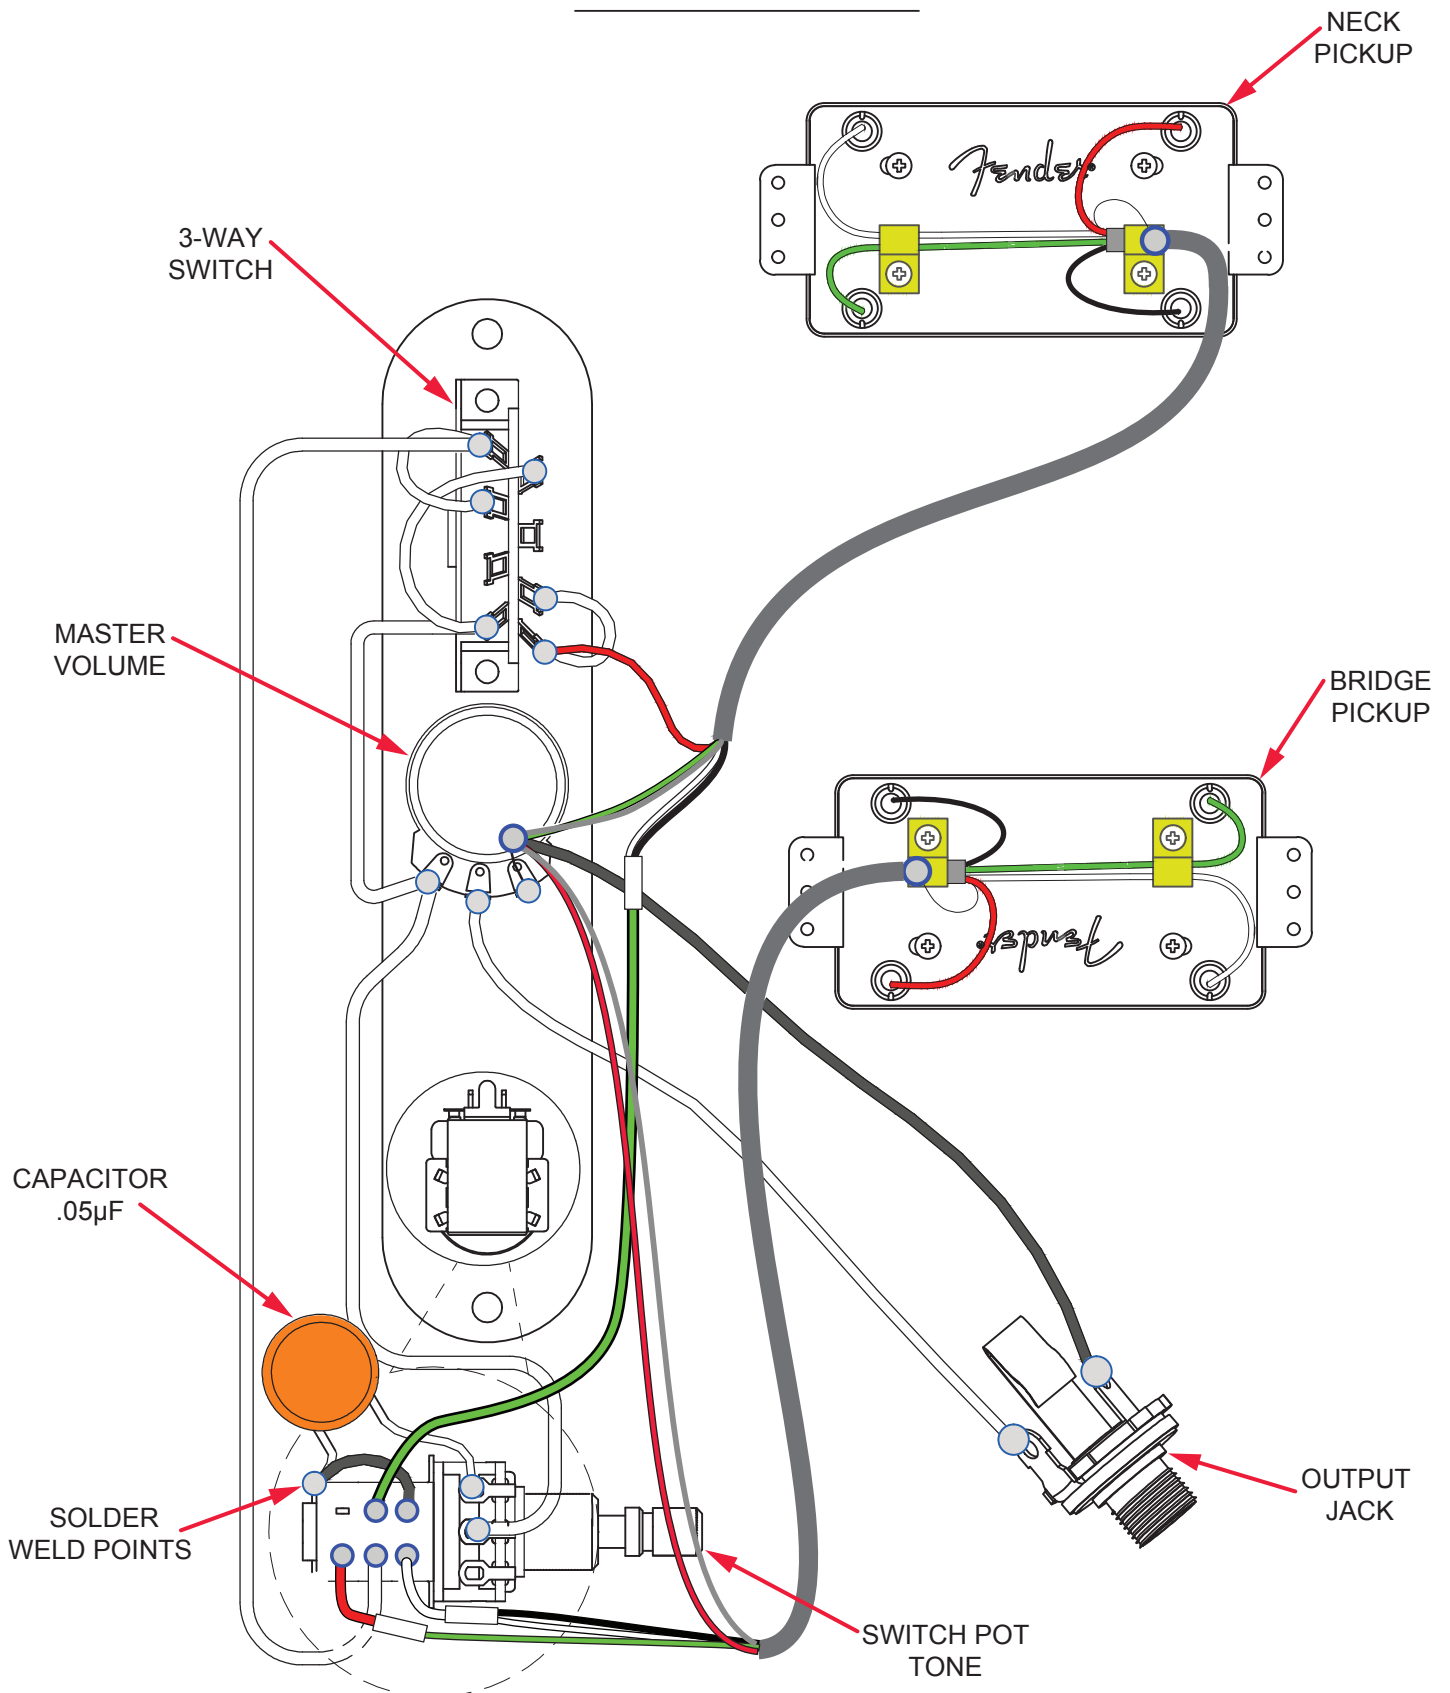

PLAYER TELECASTER® HH
(014-5232-XXX / 014-5233-XXX)

PARTS LIST

REF #	DESCRIPTION	PART NUMBER
30	NUT HEX 3/8-32x3/32 TK NI	0016352049
31	WSHR LCK INTL 3/8x.500x.020 NI	0022384049
32	WSHR LCK INTL 3/8x.687x.065 NI	0016436049
33	FERRULE STRING RETAINER	0994917000
34	NECK PLATE CHRIS SHIFLETT "F" BH	0058910800
35	SCRW SMA 8x1-3/4 OHP NI	0015636049
36	BUTTON STRAP NI 0.156	0994915000
37	SCRW SMAB 5x1 OHP NI	0015610049
38	WHITE FELT WASHER	0994930000

PLAYER TELECASTER® HH (014-5232-XXX / 014-5233-XXX)

WIRING DIAGRAM

PLAYER TELECASTER® HH

(014-5232-XXX / 014-5233-XXX)

SWITCH AND CONTROL FUNCTION

KNOB PUSH POSITION

			SWITCH POSITION
			NECK PICKUP
			BRIDGE PICKUP

<p>KEY GTR DUAL PIN MNT PING P/N 0037429049</p> <p>BUSHING KEYS PING P/N 0058820049</p>  <p style="text-align: center;">Ø .390"</p>	<p>TUNING MACHINE THRU-HOLE INNER DIAMETER .397"</p>  <p style="text-align: right;">Ø .397"</p>
---	---