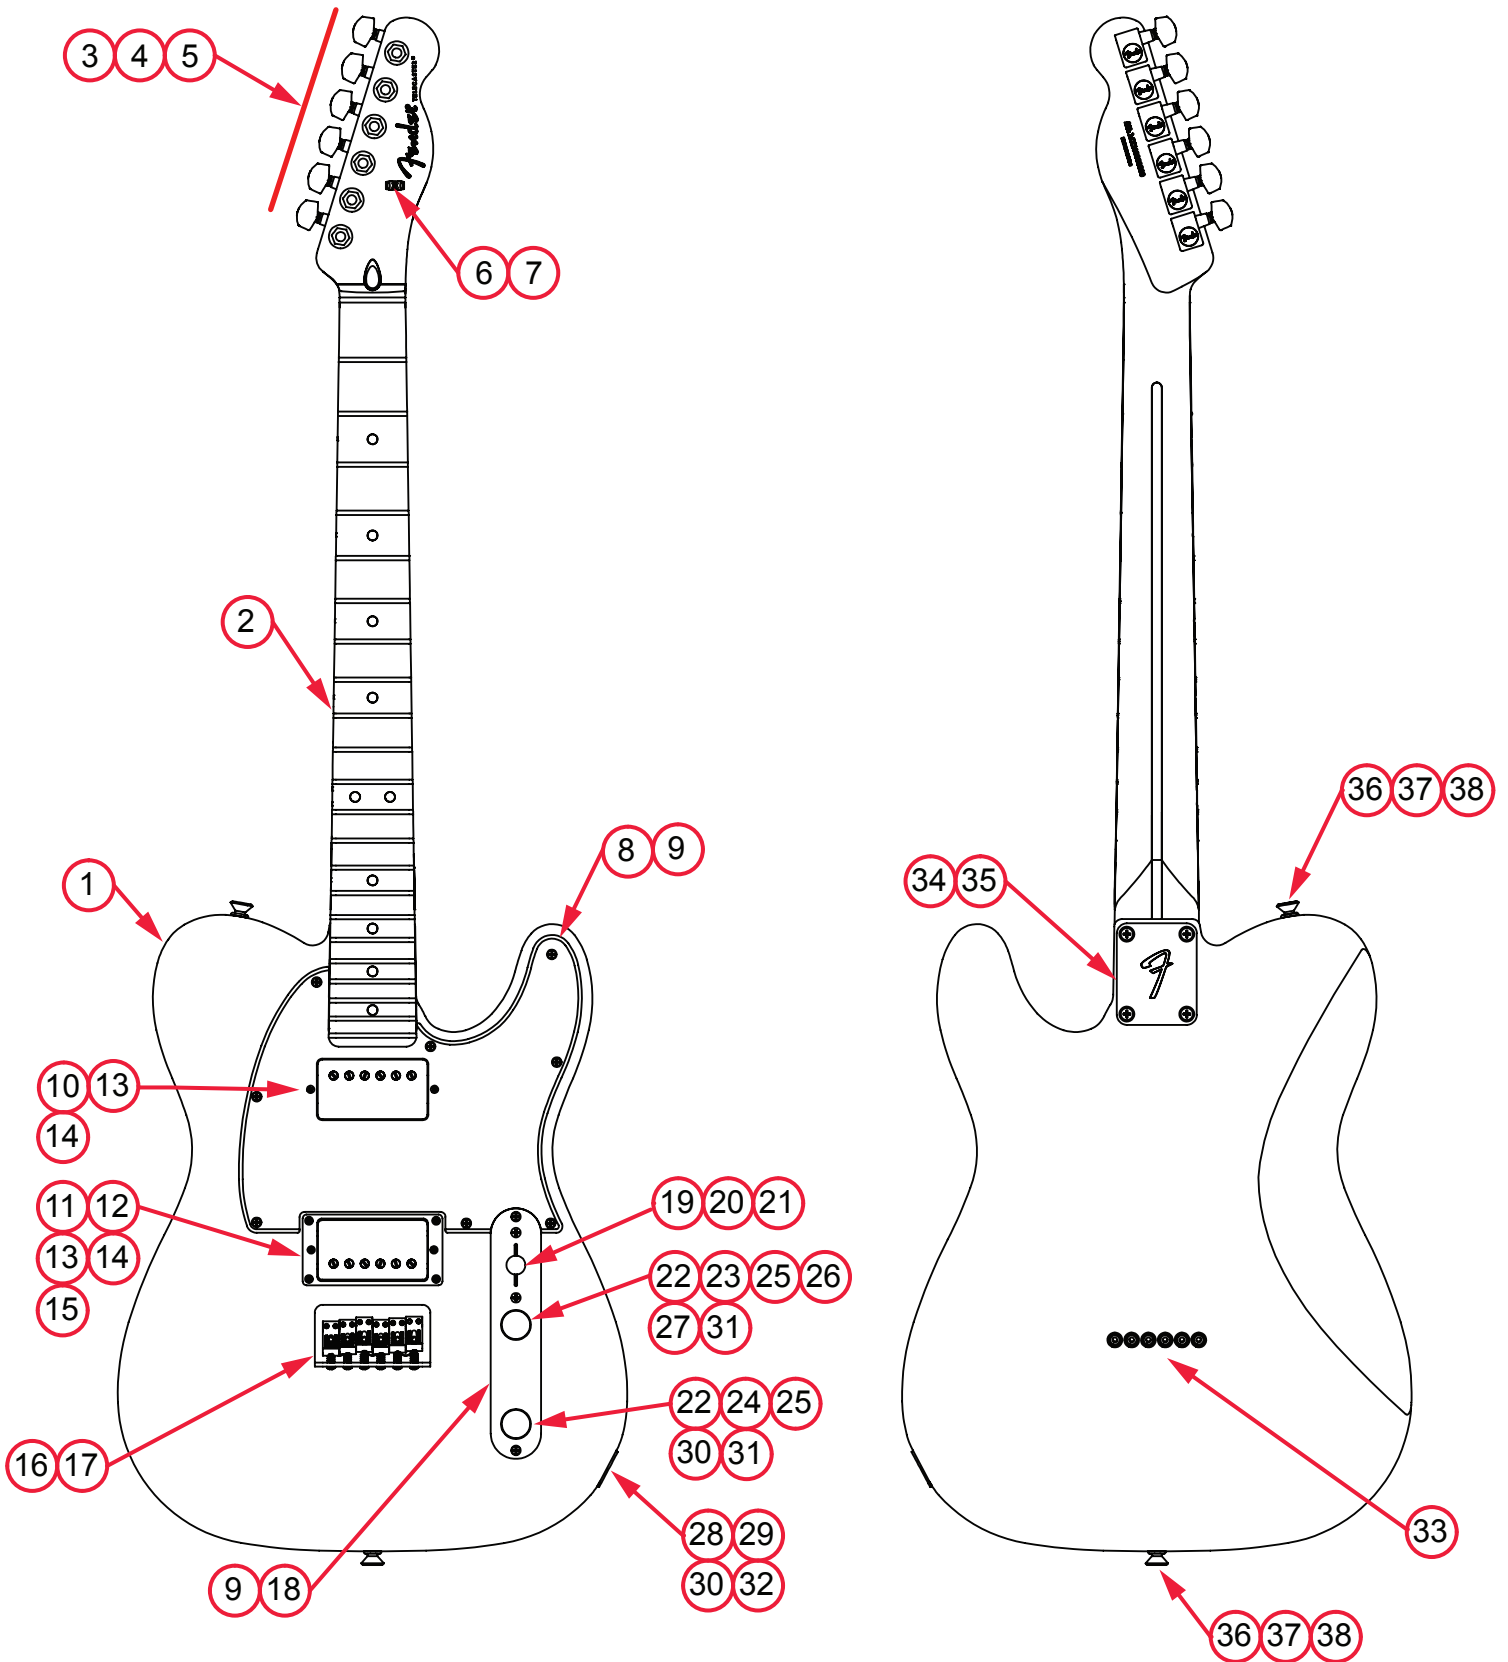

PLAYER TELECASTER® HH (014-5232-XXX / 014-5233-XXX)

PARTS LAYOUT

PLAYER TELECASTER® HH
(014-5232-XXX / 014-5233-XXX)

PARTS LIST

REF #	DESCRIPTION	PART NUMBER
1	BODY PLAYER TELECASTER HH TPL	7712536513
	BODY PLAYER TELECASTER HH 3TS	7712536500
	BODY PLAYER TELECASTER HH SRD	7712536525
2	NECK PLAYER TELECASTER PF	7712309000
	NECK PLAYER TELECASTER MN	7712307000
3	KEY GTR DUAL	0037429049
4	BUSHING KEYS	0058820049
5	WASHER KEY	0053106049
6	STRING TREE, VINTAGE NI	0994910000
7	SCRW SMAB 3x3/8 RHP NI	0011357049
8	PICKGUARD STD TELE HH	7713099000
9	SCRW SMAB 4x1/2 OHP NI	0015578049
10	PICKUP ASSY SHAWBUCKER 1E CHROME	7712285000
11	PICKUP ASSY SHAWBUCKER 2E CHROME	7712286000
12	SCRW SMAB 2x1/2 FHP BLX	9280530407
13	SPRING HB MTG 3/4"	0050167049
14	SCREW M#3-48x13/16 RHP#4 HD NI	0050166049
15	PICKUP MNTG RING DEMEL BRIDGE	0094855000
16	BRIDGE HARD TAIL STD TELE HH CRM	7705099000
17	SCRW WOOD 6x1 OHP NI	0016188000
18	PLATE CONTROL MEX TELE	0992058000
19	SWITCH 3 WAY LVR W/MTL	0992041000
20	SCREW-MA 6-32X5/8 RH ZARTAN	0994925000
21	KNOB SWITCH VINT TELE	0994936000
22	KNOB KNURLED CHROME	0991366000
23	VOLUME POT CONTROL 500K	0081165000
24	SWITCH POT, SOLID SHAFT PUSH PULL 250KA	7705104000
25	SCREW ST 8-32x3/16SL	0994922000
26	NUT ACCY POT 250K	0091033000
27	WASHER ACCY POT 250K	0091032000
28	JACK PHONE 1/4 - OUTPUT	0047329049
29	FERRULE JACK STD TELE CHROME	0021452000

<p>KEY GTR DUAL PIN MNT PING P/N 0037429049</p> <p>BUSHING KEYS PING P/N 0058820049</p>  <p style="text-align: center;">Ø .390"</p>	<p>TUNING MACHINE THRU-HOLE INNER DIAMETER .397"</p>  <p style="text-align: right;">Ø .397"</p>
---	---

<p>SADLE HEIGHT ADJUSTMENT WRENCH: .050" HEX KEY P/N: 0018531049</p>  <p>SADDLE HEIGHT ADJUSTMENT SCREW P/N 0075536000</p>	<p>TRUSS ROD NUT P/N 0038454000</p>  <p style="text-align: center;">3/16" HEX Ø .312"</p> <p style="text-align: center;">10-32 THREAD</p>
---	---