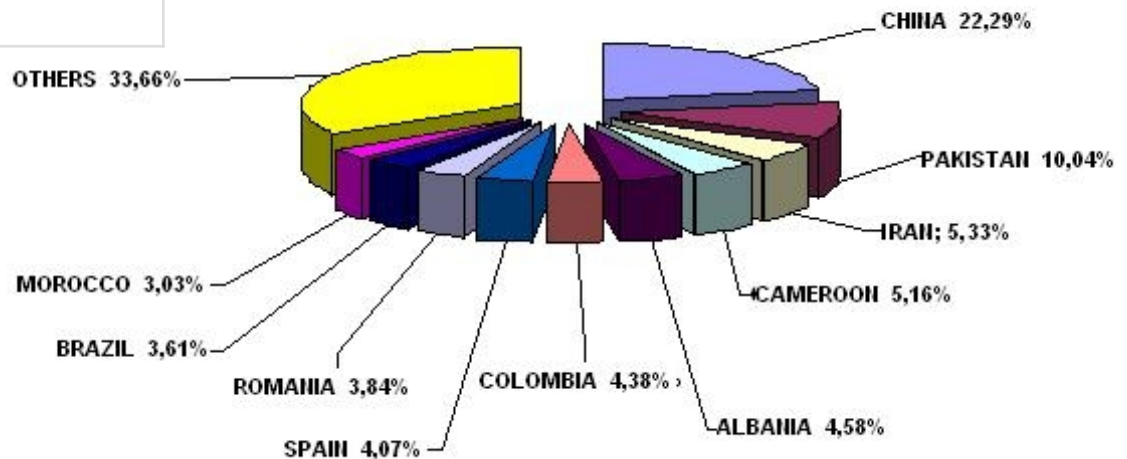

32 MS degree programs

23 PhD programs

37 Post graduate programs

International cooperation

More than 400 Cooperation agreements with foreign universities

250 Lifelong learning Programme/Erasmus agreements

Joint degree partnership with 90 European and non-European universities

International dual-degree programs and international MS programs

Multi-linguistic multi-cultural environment

In 2012

First year students: 931

Incoming international students: 5.100

Incoming students' countries 2011/2012