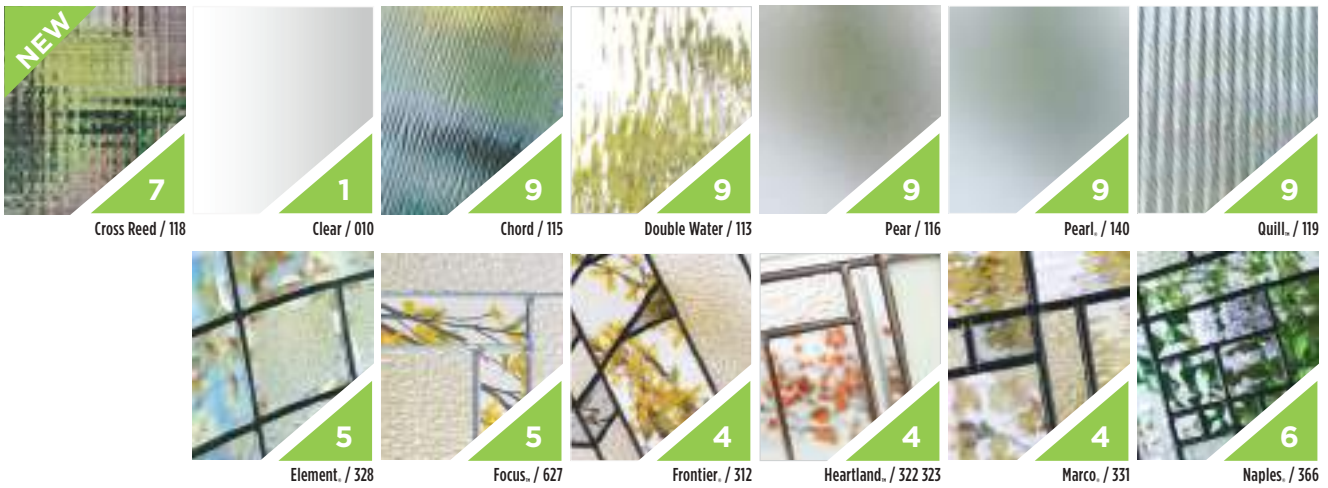

Door HFT-217-118-2C / Sidelite HFTSL-151-118-X

Heritage Series, Fir Textured with 22x17 Cross Reed Glass / 7x64 Sidelite