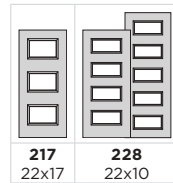

EQUAL LITES

BLS / Belleville, Smooth