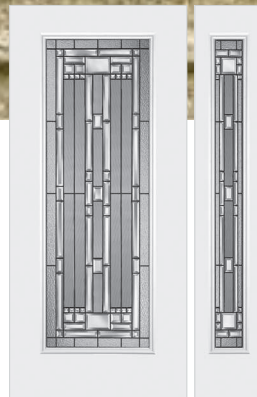

Masonite. HD Steel with
22x64 Glass / 7x64 Sidelite

Door MHD-122-366-X
Sidelite MHDSL-152-366-X