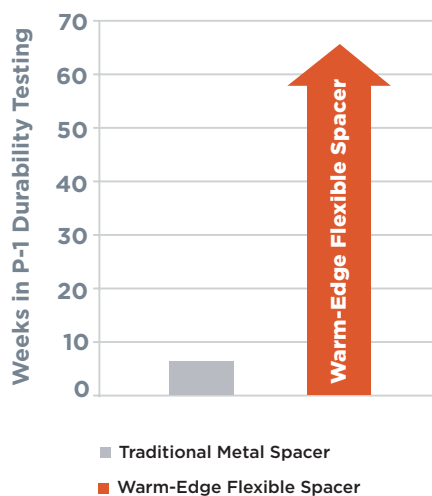

LONGER LASTING

Warm-Edge Flexible Spacers

Warm-edge flexible spacers feature a unique no-metal composite-laminating technology that provides superior durability and thermal performance in insulating glass units.