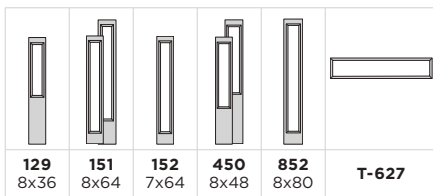

Door BFT-228-627-4
Sidelites BFTSL-151-627-X

Belleville. Fir Textured with with 22x10 Glass / 8x64 Sidelite

EXPO

IRON

CLASSIC

TEXTURES

LINEA

ESSENTIA