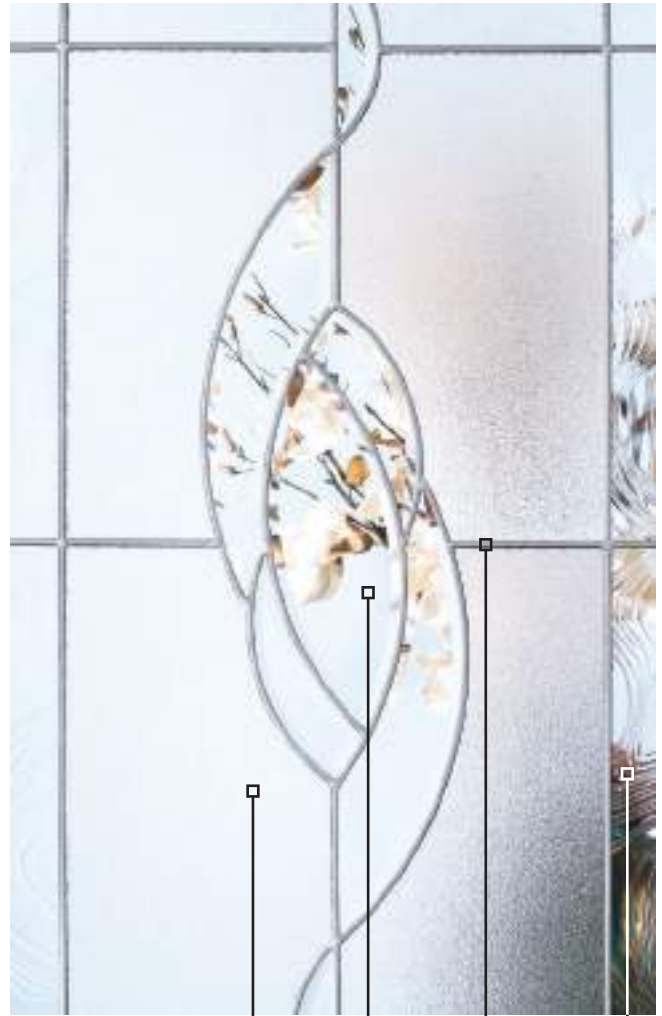

Pear Glass
Clear Beveled Glass
Platinum Caming
Clear Baroque Glass