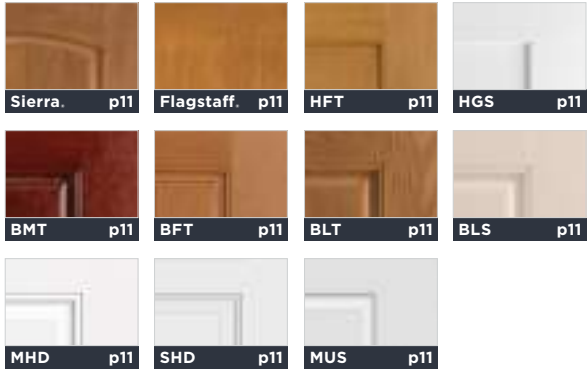

Distinct Glass Collections

FOR EVERY STYLE

DOOR COLLECTIONS

DURABLE. AUTHENTIC. VERSATILE