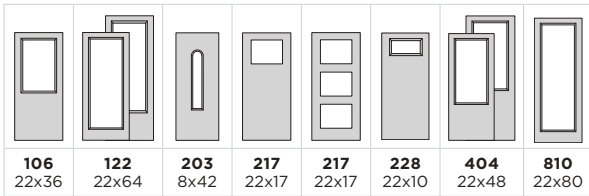

PRIVACY RATING 1 — 6 — 10
Least Obscure ▲ Most Obscure