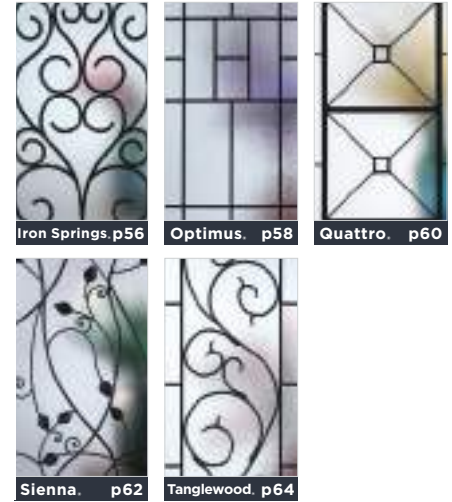

BELLEVILLE.
THE ORIGINAL FIBERGLASS

OAKCRAFT.
EXCEPTIONAL VALUE

HD STEEL
READY TO PAINT

STA-TRU.
PRE-PAINTED STEEL

EXPO

IRON

CLASSIC

TEXTURES