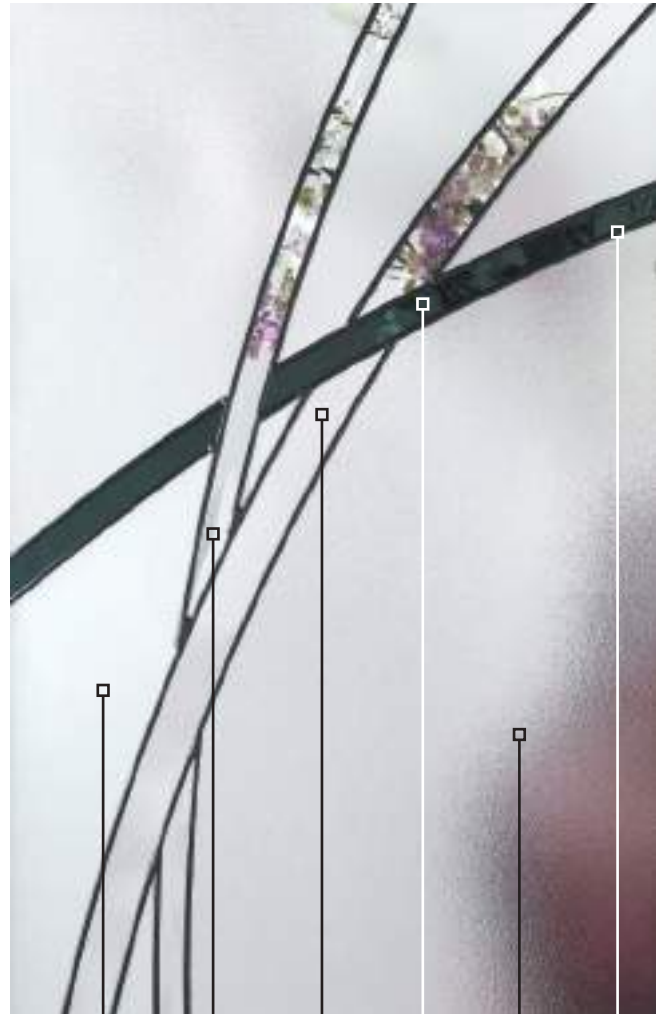

PRIVACY RATING **1** ——— **8** **10**
Least Obscure   Most Obscure

White Etched Glass   Clear Beveled Glass   Seed Glass   Dark Gray Glass   Pear Glass   Antique Black Caming