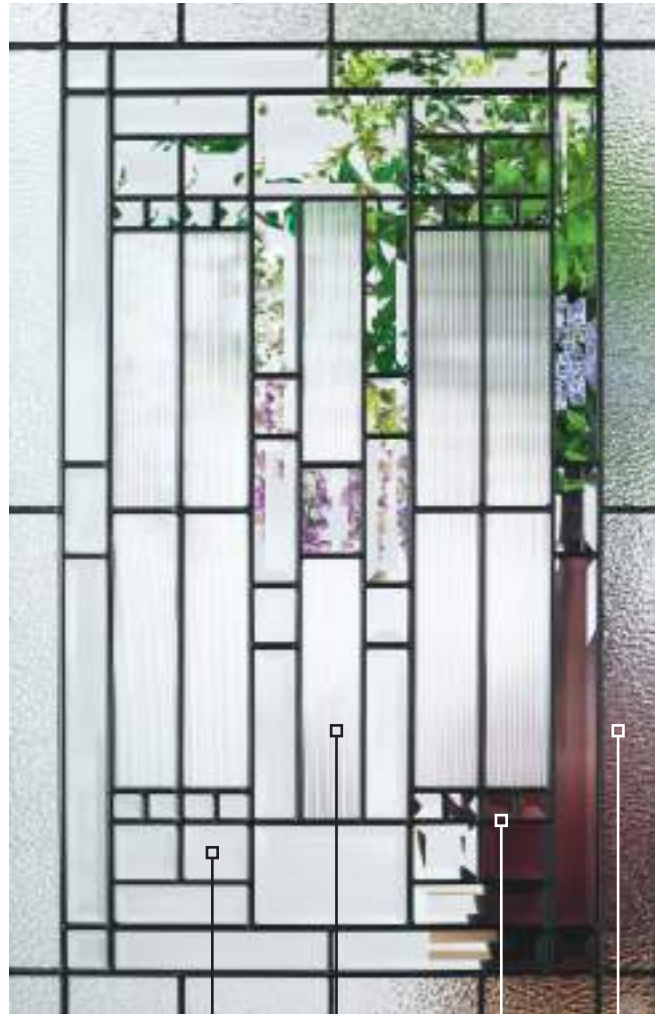

Clear Beveled Glass | Narrow Reed Glass | Antique Black Caming | Granite Glass