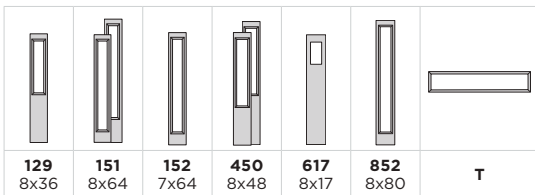

PRIVACY RATING 1 — 6 — 10
Least Obscure ▲ Most Obscure