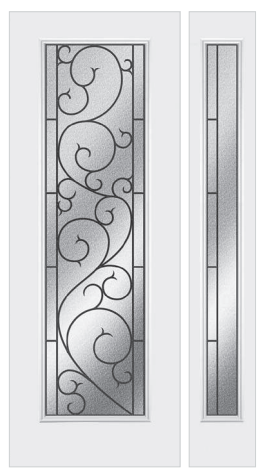

8' Masonite, HD Steel with 22x80 Glass / 8x80 Sidelite

Door MHD-810-926-X / Sidelite MHDSL-852-926-X