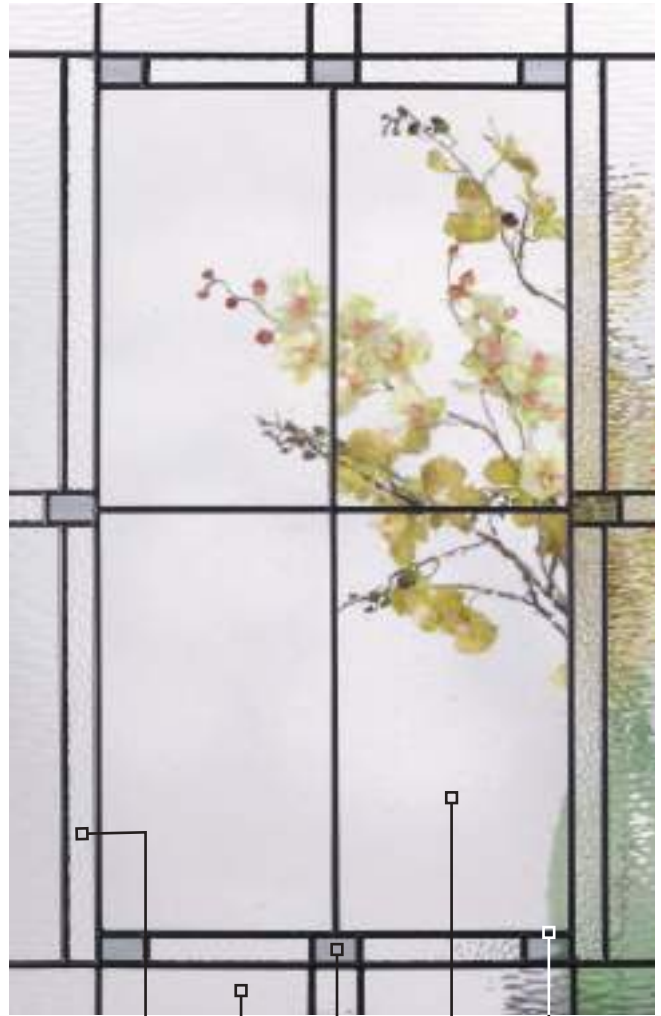

Granite Caming | Clear Water Glass | Gray Water Glass | Seedy Glass | Antique Black Caming