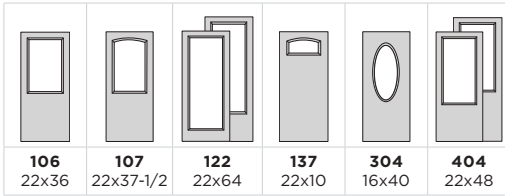

Door BLT-304-467-3
Sidelites BLTSL-450-467-1

Belleville, Oak Textured with 16x40 Oval Glass / 8x48 Sidelites

EXPO

IRON

CLASSIC

TEXTURES

LINEA

ESSENTIA