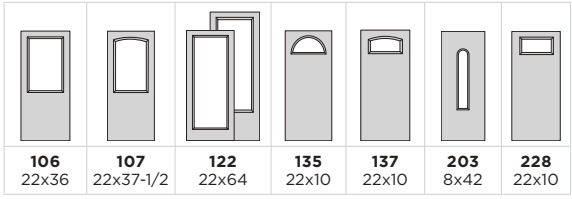

EXPO

IRON

CLASSIC

TEXTURES

LINEA

ESSENTIA

Gray Beveled Glass

Clear Beveled Glass

Antique Black Caming