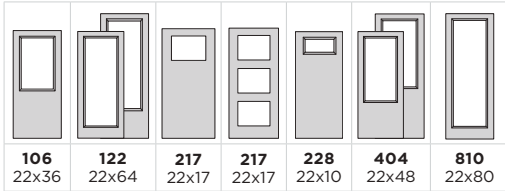

Door BFT-228-627-4
Sidelites BFTSL-151-627-X

Belleville. Fir Textured with with 22x10 Glass / 8x64 Sidelite

EXPO

IRON

CLASSIC

TEXTURES

LINEA

ESSENTIA