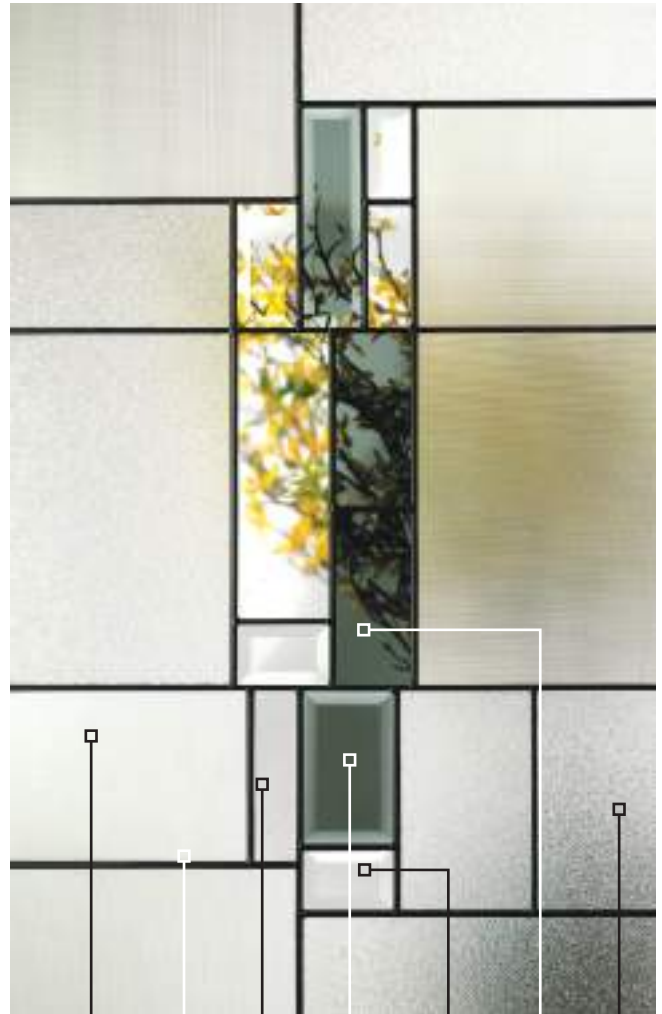

EXPO

IRON

CLASSIC

TEXTURES

LINEA

ESSENTIA

106 22x36	122 22x64	228 22x10	404 22x48	810 22x80	129 8x36	151 8x64	152 7x64	450 8x48	852 8x80

PRIVACY RATING 1 — 7 — 10
Least Obscure — Most Obscure

Mistlite Glass   Antique Black Caming   Seedy Glass   Dark Gray Beveled Glass   Clear Beveled Glass   Dark Gray Glass   Pear Glass