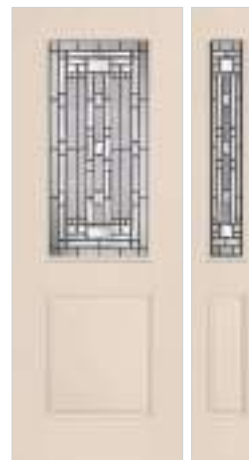

Door BMT-810-366-X
8' Belleville, Mahogany Textured with 22x80 Glass