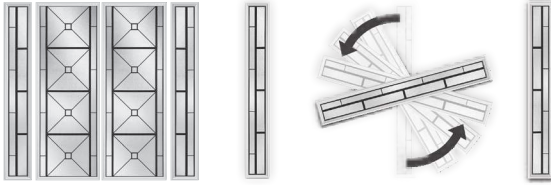

EXPO

IRON

CLASSIC

TEXTURES

LINEA

ESSENTIA

One sidelite would need to be rotated 180° to get the "bookend look."

122 22x64	404 22x48	151 8x64	152 7x64	450 8x48	T