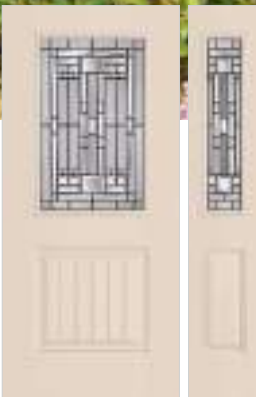

Belleville. Cheyenne. Smooth with
22x36 Glass / 8x36 Sidelite

Door BLS-106-366-1P
Sidelite BLSL-129-366-1