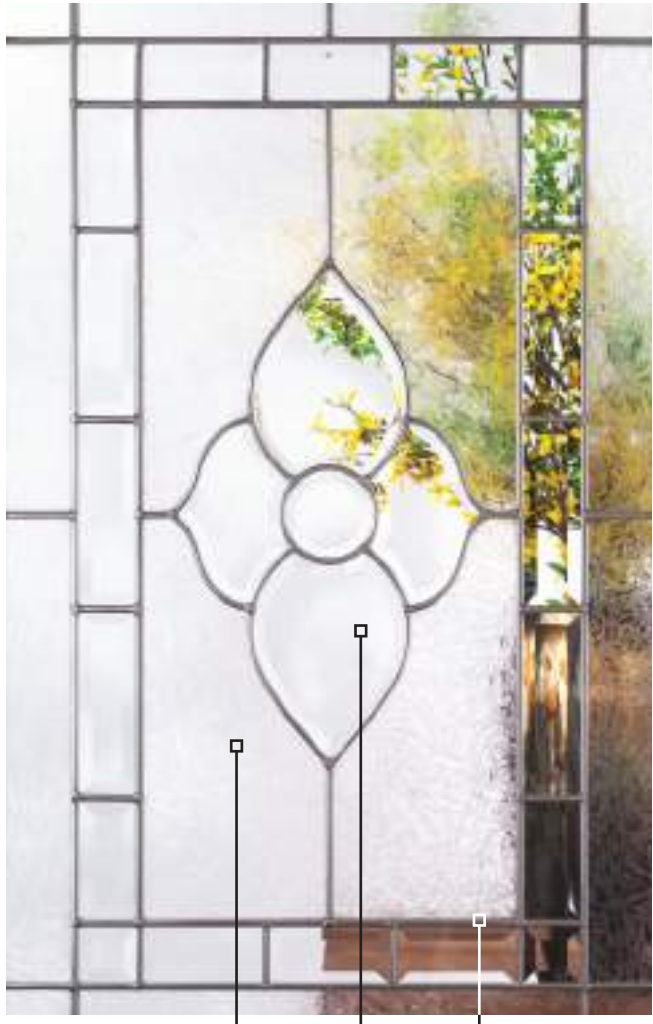

Glue Chip Glass
Clear Beveled Glass
Platinum Caming