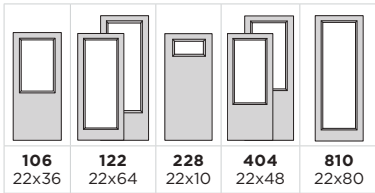

PRIVACY RATING **1** ————— **8** **10**
Least Obscure ▲ Most Obscure

Clear Glass   Antique Black Caming   Mistlite Glass   Granite Glass