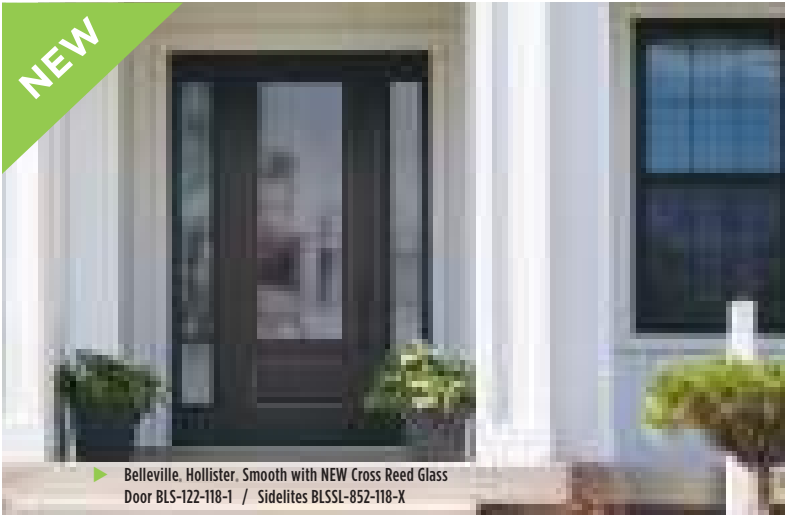

Textured Glass

113 / 115 / 116 / 118 / 119 / 140 / T - TEXTURED

PRIVACY RATING 1 ————— 7 9 10
Least Obscure ▲▲ Most Obscure