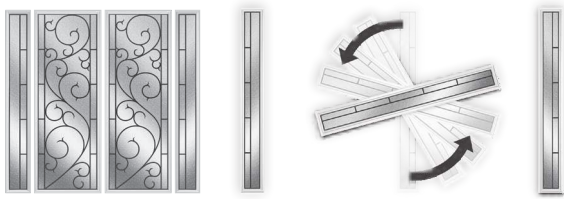

Tanglewood Glass

926 - WR WROUGHT IRON

EXPO

IRON

CLASSIC

TEXTURES

LINEA

ESSENTIA

One sidelite would need to be rotated 180° to get the "bookend look." Wrought iron glass is Low-e coated but not argon filled. ENERGY STAR coverage can be affected in large dimensions.

106 22x36	122 22x64	404 22x48	810 22x80	129 8x36	151 8x64	152 7x64	450 8x48	852 8x80