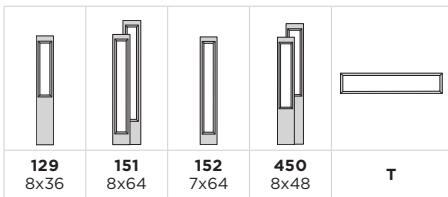

Door BLT-304-467-3
Sidelites BLTSL-450-467-1

Belleville, Oak Textured with 16x40 Oval Glass / 8x48 Sidelites

EXPO

IRON

CLASSIC

TEXTURES

LINEA

ESSENTIA