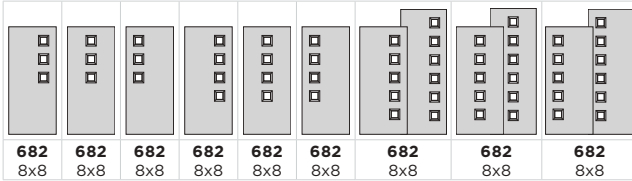

MODERN DOOR

CONTEMPORARY MINIMALISTIC DESIGNS

DOOR COLLECTIONS

BARRINGTON™

VISTAGRANDE™

HERITAGE SERIES™

MODERN

SQUARE LITES

MHD / SHD HD Steel