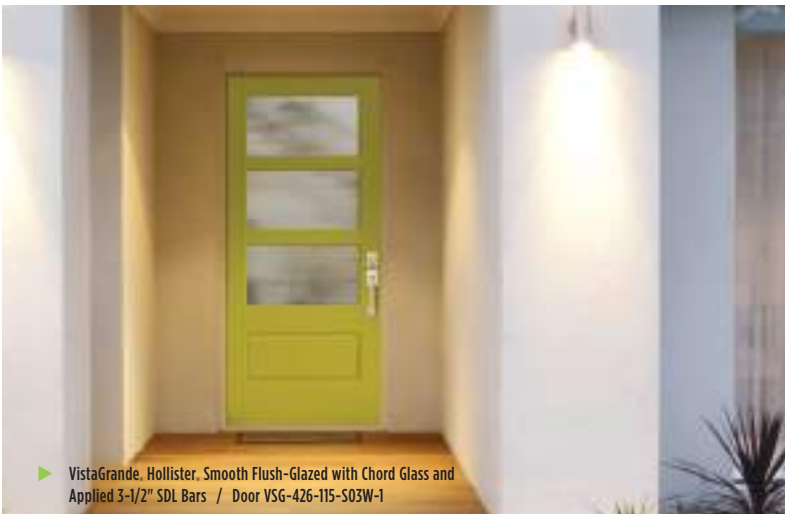

PRIVACY RATING 1 ————— 7 9 10
 Least Obscure ▲▲ Most Obscure

► Belleville, Hollister, Smooth with NEW Cross Reed Glass
 Door BLS-122-118-1 / Sidelites BLSL-852-118-X

7
 Cross Reed 118 / T

► VistaGrande, Hollister, Smooth Flush-Glazed with Chord Glass and Applied 3-1/2" SDL Bars / Door VSG-426-115-503W-1