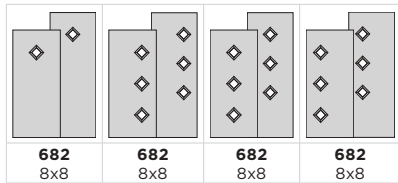

DIAMOND LITES