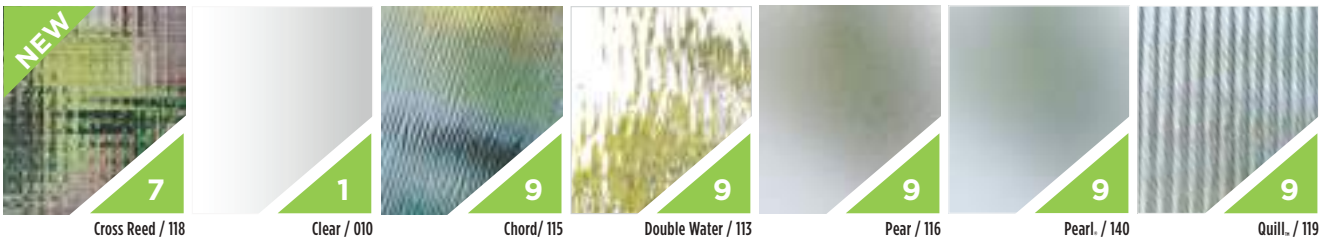

Cross Reed / 118

Clear / 010

Chord / 115

Double Water / 113