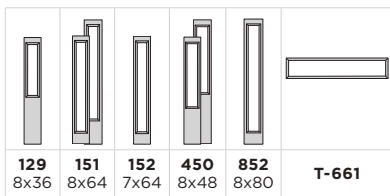

PRIVACY RATING **1** ————— **8** **10**
Least Obscure ▲ Most Obscure

Clear Glass   Antique Black Caming   Mistlite Glass   Granite Glass