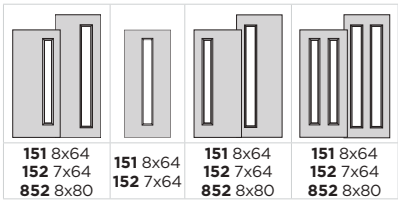

VERTICAL LITES