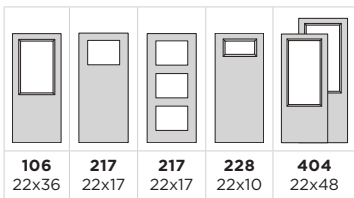

Door BLS-228-312-3 / Sidelite BLSL-152-312-X

EXPO

IRON

CLASSIC

TEXTURES

LINEA

ESSENTIA

Door SHD-217-312-X