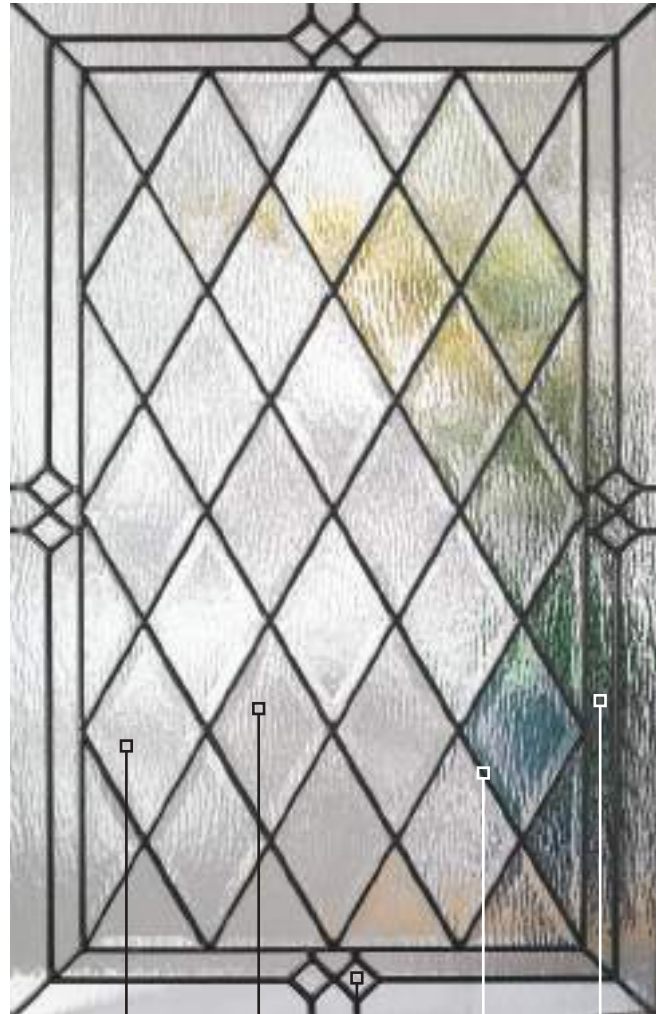

EXPO

IRON

CLASSIC

TEXTURES

LINEA

ESSENTIA

106 22x36	107 22x37-1/2	122 22x64	137 22x10	304 16x40	404 22x48

129 8x36	151 8x64	152 7x64	450 8x48	T

- Clear Beveled Glass
- Tempered Nagara Glass (Inside Facing)
- Granite Glass
- Antique Black Caming
- Tempered Water Glass