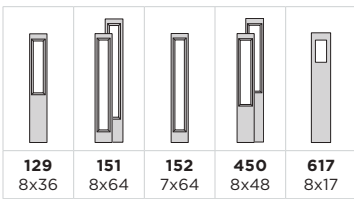

Door BLS-228-312-3 / Sidelite BLSL-152-312-X

EXPO

IRON

CLASSIC

TEXTURES

LINEA

ESSENTIA

Door SHD-217-312-X