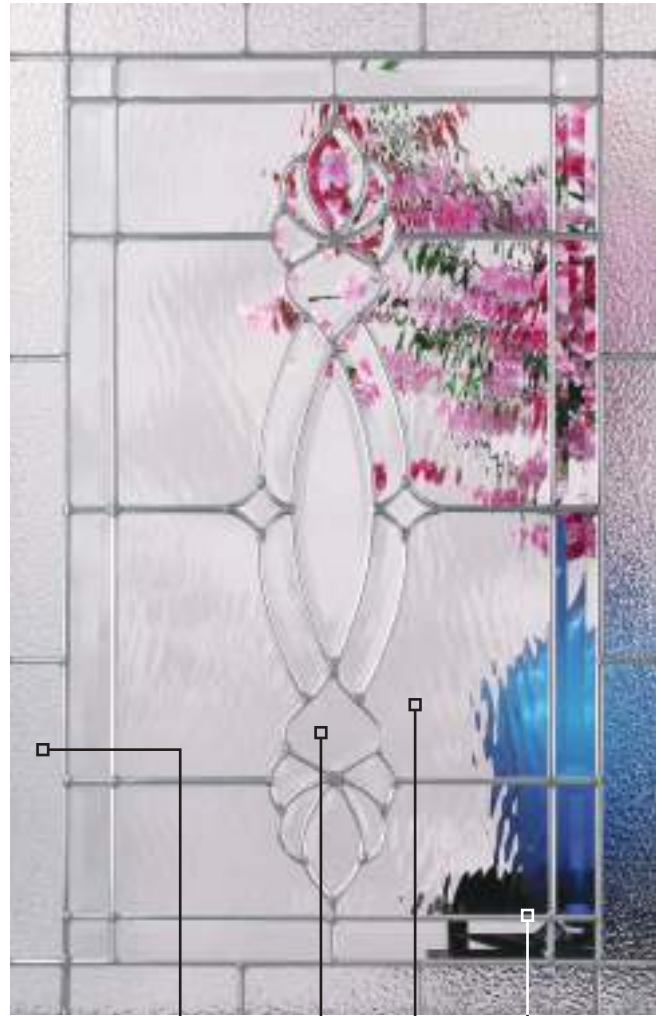

Granite Glass | Clear Beveled Glass | Aqua Glass | Platinum Caming