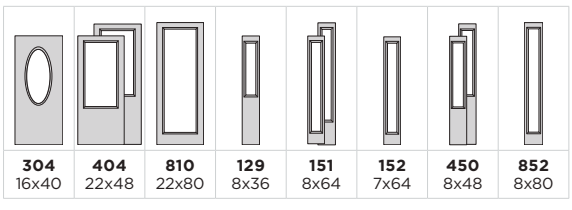

EXPO

IRON

CLASSIC

TEXTURES

LINEA

ESSENTIA

Gray Beveled Glass

Clear Beveled Glass

Antique Black Caming