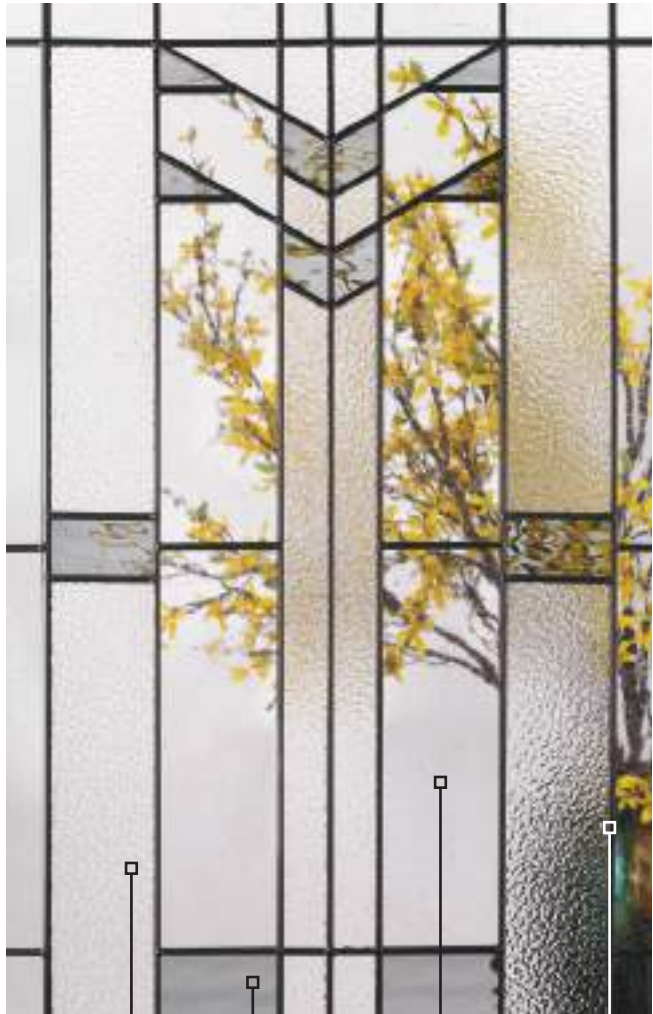

EXPO

IRON

CLASSIC

TEXTURES

LINEA

ESSENTIA

Door SHD-217-312-X

Sta-Tru, HD Steel 3P Equal with 22x17 Glass