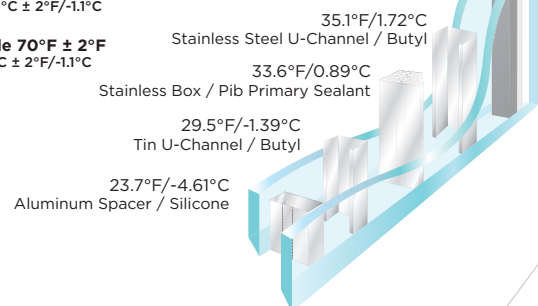

UP TO

+14.4°F/8.0°C

warmer temperature at the edge of the glass

(vs. aluminum spacer / silicone)

38.1°F/3.39°C
Warm-Edge Flexible Spacers

Outside 0°F ± 2°F
-17.78°C ± 2°F/-1.1°C

Inside 70°F ± 2°F
21.11°C ± 2°F/-1.1°C