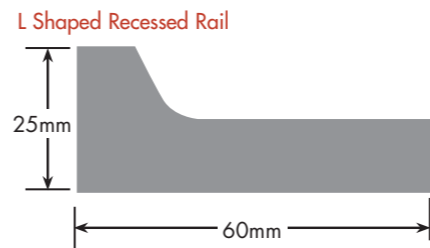

SOLID GLOSS	
Alabaster	
Amaro	
Classic White	
Malt	†
New Antique White	
Porcelain	
Snowgum	†
Stone Grey	
Ultra White	

TIMBERPRINT	
New Nepean Beech Gloss	†
New Nepean Beech Matt	†

STUDIO RANGE	
Black Natura	◇
Bottega Oak Woodmatt	◆
Chateau Oak Ravine	
Coastal Oak Woodmatt	◆
Estella Oak Woodmatt	◆
Florentine Walnut Woodmatt	◆
Grey Oak Natura	◇
Latino Oak Ravine	†
Light Oak Ravine	
Prime Oak Woodmatt	◆
Regal White Pearl Gloss	
Silver Metallic Gloss	†
Tempest Woodgrain	◇
Vittoria Pearl Gloss	†

18mm & 21mm MR MDF E-Zero, max size 3050x1200

The product is suitable for professionally prepared 2-pack polyurethane or similar coating systems. Water based paints do not tend to bond easily to melamine surfaces and as such, the use of acrylic or domestic oil based paint is not recommended. In all applications, the painting of melamine doors and panels should be referred to a reputable paint-trade professional.

polytec recommend the use of 21mm MR MDF for style 4 doors. For more information and door styles refer to the polytec THERMOLAMINATED doors & panels brochure.

FOIL SHEET	
1600 x 1300	
3300 x 1300	

RECESSED RAILS	
C Shaped Recessed Rail, 2400 lengths	
L Shaped Recessed Rail, 2400 lengths	

RETURN PANELS	
18mm RP1 or RP2	21mm RP1 or RP2
36mm RP1 or RP2	42mm RP1 or RP2