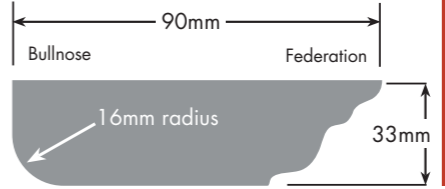

CAPPING	
90 x 2400 lengths	
90 x 3000 lengths	

HEAT DEFLECTORS		
Options	Lengths	Colours
Straight	750 & 2400	Stainless Steel
Angled	750 & 2400	Stainless Steel