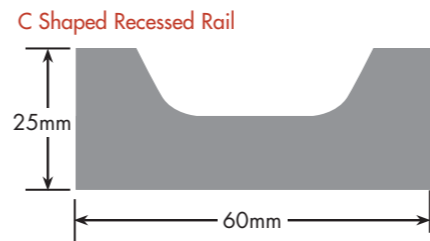

SOLID GLOSS	
Alabaster	
Amaro	
Classic White	
Malt	†
New Antique White	
Porcelain	
Snowgum	†
Stone Grey	
Ultra White	

TIMBERPRINT	
New Nepean Beech Gloss	†
New Nepean Beech Matt	†

STUDIO RANGE	
Black Natura	◇
Bottega Oak Woodmatt	◆
Chateau Oak Ravine	
Coastal Oak Woodmatt	◆
Estella Oak Woodmatt	◆
Florentine Walnut Woodmatt	◆
Grey Oak Natura	◇
Latino Oak Ravine	†
Light Oak Ravine	
Prime Oak Woodmatt	◆
Regal White Pearl Gloss	
Silver Metallic Gloss	†
Tempest Woodgrain	◇
Vittoria Pearl Gloss	†

18mm & 21mm MR MDF E-Zero, max size 3050x1200

The product is suitable for professionally prepared 2-pack polyurethane or similar coating systems. Water based paints do not tend to bond easily to melamine surfaces and as such, the use of acrylic or domestic oil based paint is not recommended. In all applications, the painting of melamine doors and panels should be referred to a reputable paint-trade professional.

polytec recommend the use of 21mm MR MDF for style 4 doors. For more information and door styles refer to the polytec THERMOLAMINATED doors & panels brochure.

FOIL SHEET	
1600 x 1300	
3300 x 1300	

RECESSED RAILS	
C Shaped Recessed Rail, 2400 lengths	
L Shaped Recessed Rail, 2400 lengths	

RETURN PANELS	
18mm RP1 or RP2	21mm RP1 or RP2
36mm RP1 or RP2	42mm RP1 or RP2