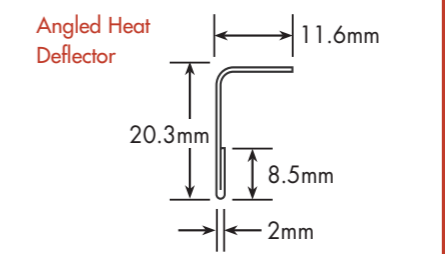

MOULDINGS - Not available in Gloss	
Bevelled Profile, 3115 lengths	
Traditional Profile, 3115 lengths