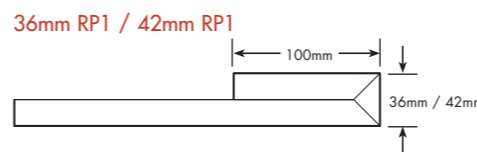

18mm & 21mm MR MDF E-Zero, max size 3050x1200

SOLID TEXTURE	
Classic White	
Designer White	
Malt	†
Mountain Pepper	†
New Antique White	†
Porcelain	†
Snowgum	†
Ultra White	†

SOLID ASHGRAIN	
Antique	†
Classic White	

SOLID MATT	
Antique	
Classic White	
Ultra White	

SOLID SMOOTH	
Adriatic	NEW
Agave	
Alabaster	
Amaro	
Aston White	
Black	◇
Blossom White	
Botanic	NEW
Café Cream	
Canterbury Grey	
Cinder	◇
Elemental Grey	
Ferro	
Forage	
Gossamer White	
Greige	
Habitat	NEW
Malt	
Mercurio Grey	
Nouveau Grey	
Oxford	◆
Oyster Grey	
Pallido	
Oasis	
Porcelain	
Strata Grey	
Stone Grey	
Taupe	
Topiary	
Verdelho	

SOLID GLOSS	
Alabaster	
Amaro	
Classic White	
Malt	†
New Antique White	
Porcelain	
Snowgum	†
Stone Grey	
Ultra White	

TIMBERPRINT	
New Nepean Beech Gloss	†
New Nepean Beech Matt	†

STUDIO RANGE	
Black Natura	◇
Bottega Oak Woodmatt	◆
Chateau Oak Ravine	
Coastal Oak Woodmatt	◆
Estella Oak Woodmatt	◆
Florentine Walnut Woodmatt	◆
Grey Oak Natura	◇
Latino Oak Ravine	†
Light Oak Ravine	
Prime Oak Woodmatt	◆
Regal White Pearl Gloss	
Silver Metallic Gloss	†
Tempest Woodgrain	◇
Vittoria Pearl Gloss	†

18mm & 21mm MR MDF E-Zero, max size 3050x1200

The product is suitable for professionally prepared 2-pack polyurethane or similar coating systems. Water based paints do not tend to bond easily to melamine surfaces and as such, the use of acrylic or domestic oil based paint is not recommended. In all applications, the painting of melamine doors and panels should be referred to a reputable paint-trade professional.

polytec recommend the use of 21mm MR MDF for style 4 doors. For more information and door styles refer to the polytec THERMOLAMINATED doors & panels brochure.

FOIL SHEET	
1600 x 1300	
3300 x 1300	

RECESSED RAILS	
C Shaped Recessed Rail, 2400 lengths	
L Shaped Recessed Rail, 2400 lengths