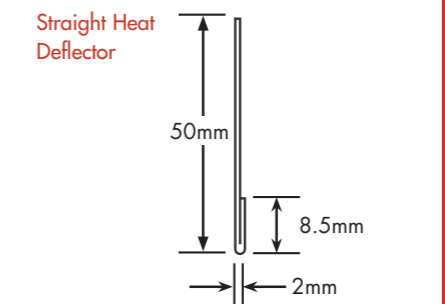

MOULDINGS - Not available in Gloss	
Bevelled Profile, 3115 lengths	
Traditional Profile, 3115 lengths