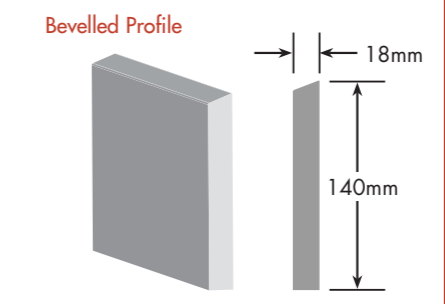

† Limited stock. ◇ Supplied with Black backing ◆ Supplied with matching backing board
For more information and door styles refer to the polytec THERMOLAMINATED doors & panels brochure.
polytec recommend the use of 21mm MR MDF for style 4 doors.