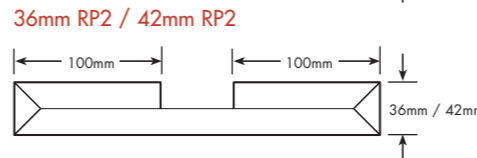

18mm & 21mm MR MDF E-Zero, max size 3050x1200

SOLID TEXTURE	
Classic White	
Designer White	
Malt	†
Mountain Pepper	†
New Antique White	†
Porcelain	†
Snowgum	†
Ultra White	†

SOLID ASHGRAIN	
Antique	†
Classic White	

SOLID MATT	
Antique	
Classic White	
Ultra White	

SOLID SMOOTH	
Adriatic	NEW
Agave	
Alabaster	
Amaro	
Aston White	
Black	◇
Blossom White	
Botanic	NEW
Café Cream	
Canterbury Grey	
Cinder	◇
Elemental Grey	
Ferro	
Forage	
Gossamer White	
Greige	
Habitat	NEW
Malt	
Mercurio Grey	
Nouveau Grey	
Oxford	◆
Oyster Grey	
Pallido	
Oasis	
Porcelain	
Strata Grey	
Stone Grey	
Taupe	
Topiary	
Verdelho	

SOLID GLOSS	
Alabaster	
Amaro	
Classic White	
Malt	†
New Antique White	
Porcelain	
Snowgum	†
Stone Grey	
Ultra White	

TIMBERPRINT	
New Nepean Beech Gloss	†
New Nepean Beech Matt	†

STUDIO RANGE	
Black Natura	◇
Bottega Oak Woodmatt	◆
Chateau Oak Ravine	
Coastal Oak Woodmatt	◆
Estella Oak Woodmatt	◆
Florentine Walnut Woodmatt	◆
Grey Oak Natura	◇
Latino Oak Ravine	†
Light Oak Ravine	
Prime Oak Woodmatt	◆
Regal White Pearl Gloss	
Silver Metallic Gloss	†
Tempest Woodgrain	◇
Vittoria Pearl Gloss	†

18mm & 21mm MR MDF E-Zero, max size 3050x1200

The product is suitable for professionally prepared 2-pack polyurethane or similar coating systems. Water based paints do not tend to bond easily to melamine surfaces and as such, the use of acrylic or domestic oil based paint is not recommended. In all applications, the painting of melamine doors and panels should be referred to a reputable paint-trade professional.

polytec recommend the use of 21mm MR MDF for style 4 doors. For more information and door styles refer to the polytec THERMOLAMINATED doors & panels brochure.

FOIL SHEET	
1600 x 1300	
3300 x 1300	

RECESSED RAILS	
C Shaped Recessed Rail, 2400 lengths	
L Shaped Recessed Rail, 2400 lengths