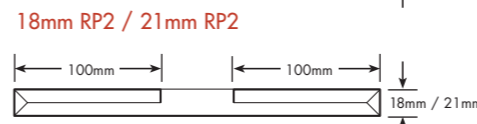

18mm & 21mm MR MDF E-Zero, max size 3050x1200

SOLID TEXTURE	
Classic White	
Designer White	
Malt	†
Mountain Pepper	†
New Antique White	†
Porcelain	†
Snowgum	†
Ultra White	†

SOLID ASHGRAIN	
Antique	†
Classic White	

SOLID MATT	
Antique	
Classic White	
Ultra White	

SOLID SMOOTH	
Adriatic	NEW
Agave	
Alabaster	
Amaro	
Aston White	
Black	◇
Blossom White	
Botanic	NEW
Café Cream	
Canterbury Grey	
Cinder	◇
Elemental Grey	
Ferro	
Forage	
Gossamer White	
Greige	
Habitat	NEW
Malt	
Mercurio Grey	
Nouveau Grey	
Oxford	◆
Oyster Grey	
Pallido	
Oasis	
Porcelain	
Strata Grey	
Stone Grey	
Taupe	
Topiary	
Verdelho	

SOLID GLOSS	
Alabaster	
Amaro	
Classic White	
Malt	†
New Antique White	
Porcelain	
Snowgum	†
Stone Grey	
Ultra White	

TIMBERPRINT	
New Nepean Beech Gloss	†
New Nepean Beech Matt	†

STUDIO RANGE	
Black Natura	◇
Bottega Oak Woodmatt	◆
Chateau Oak Ravine	
Coastal Oak Woodmatt	◆
Estella Oak Woodmatt	◆
Florentine Walnut Woodmatt	◆
Grey Oak Natura	◇
Latino Oak Ravine	†
Light Oak Ravine	
Prime Oak Woodmatt	◆
Regal White Pearl Gloss	
Silver Metallic Gloss	†
Tempest Woodgrain	◇
Vittoria Pearl Gloss	†

18mm & 21mm MR MDF E-Zero, max size 3050x1200

The product is suitable for professionally prepared 2-pack polyurethane or similar coating systems. Water based paints do not tend to bond easily to melamine surfaces and as such, the use of acrylic or domestic oil based paint is not recommended. In all applications, the painting of melamine doors and panels should be referred to a reputable paint-trade professional.

polytec recommend the use of 21mm MR MDF for style 4 doors. For more information and door styles refer to the polytec THERMOLAMINATED doors & panels brochure.

FOIL SHEET	
1600 x 1300	
3300 x 1300	

RECESSED RAILS	
C Shaped Recessed Rail, 2400 lengths	
L Shaped Recessed Rail, 2400 lengths