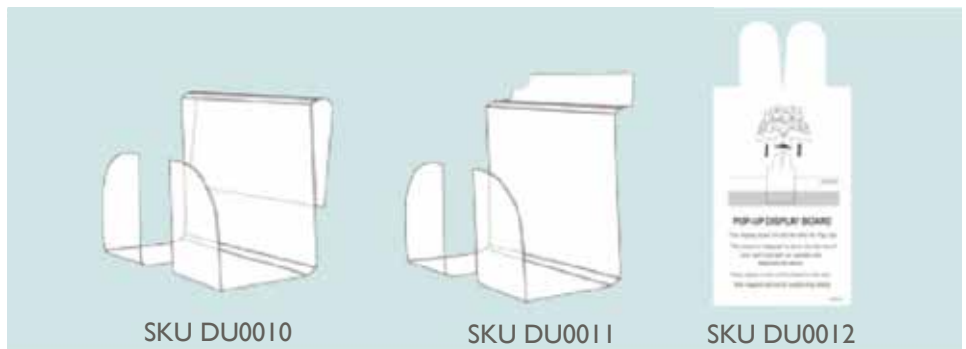

POPI46
Champagne Bottle –
Congratulations

POPI60
Wedding – Congrats

POPI63
Wedding – Congratulations

POPI64
Anniversary – Champagne
Bottle with Roses

POPI65
Birds on Branch –
Anniversary

Pop Ups alternative display option:

Plastic clips and display boards for: acrylic shelving, slat wall and card racks.

*Note: Charge for display clips offset with 1 free card

SKU DU0010

\$3.00

SKU DU0011

\$3.00

SKU DU0012

\$1.20