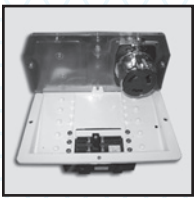

MPL1142XA
Lighthouse® • Lighthouse SS • Admiral
100A 1ø Faceplate Assembly with Breakers and Plate (120/250V)

MPL1128A
Lighthouse® • Lighthouse SS
50A-00 Amber Faceplate Assembly with Breakers (250V)