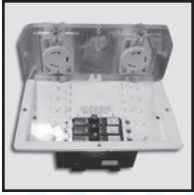

MPL1124A
Lighthouse® • Lighthouse SS
50A-20GFI Amber Faceplate Assembly with Breakers (250V)

RECEPTACLE FACEPLATES / BREAKER PLATE ASSEMBLIES, CONT.

MPL1127A
Lighthouse® • Lighthouse SS
30A-30A Amber Faceplate Assembly with Breakers