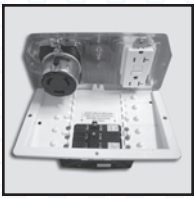

MPL1128A
Lighthouse® • Lighthouse SS
50A-00 Amber Faceplate Assembly with Breakers (250V)

MPL1124A
Lighthouse® • Lighthouse SS
50A-20GFI Amber Faceplate Assembly with Breakers (250V)