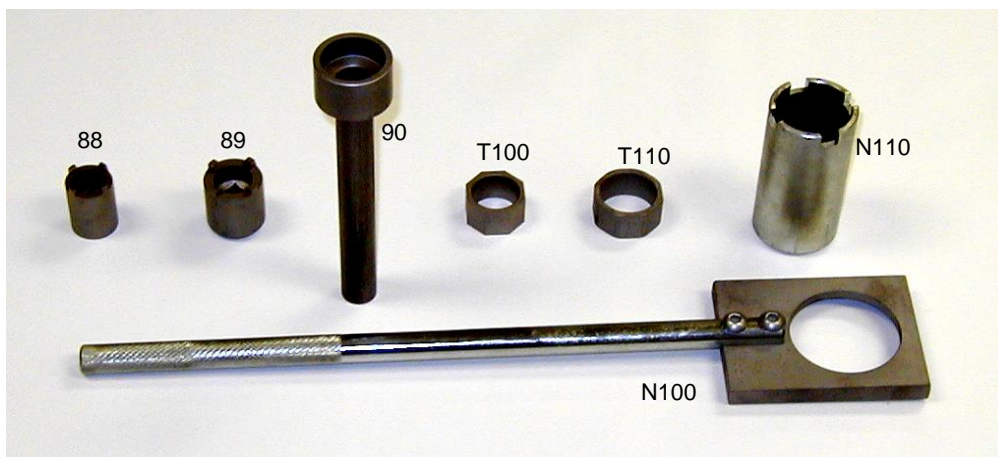

PINION BEARING TOOLS

DIAGRAM NO	AS REF	DESCRIPTION	NEW PRODUCT NO
N100	AS14254	Upper pinion tool, large valve Nissan nut	40850358
N110	AS14255	Upper pinion tool, large valve Nissan socket	40850359
88	AS14256	Lower pinion tool, Renault, VW	40850360
89	AS14257	Lower pinion tool, Ford, VW, TRW	40850361
90	AS14258	Lower pinion tool, Saginaw	40850362
T100	AS14259	Pinion nut tool, 1.25", Toyota, Lexus	40850363
T110	AS14260	Pinion nut tool, 1.43", Toyota, Lexus	40850364