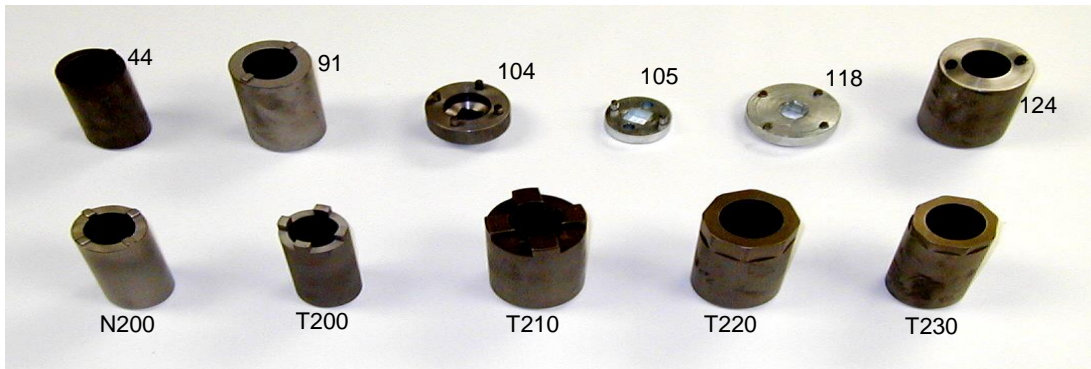

BULKHEAD TOOLS

DIAGRAM NO	AS REF	DESCRIPTION	NEW PRODUCT NO
44	AS14261	TRW, CAM wire stay bulkhead tool	40850365
91	AS14262	Early CI Ford bulkhead tool, screw type	TBA
104	AS14263	Late Ford bulkhead tool, screw type	40850366
105	AS14264	Chrysler LH bulkhead tool	40850367
N200	AS14265	Nissan bulkhead tool	TBA
T200	AS16112	Camry, Avalon, Lexus, Corolla, 1984-88, bulkhead tool	40850421
T210	AS14266	Toyota bulkhead tool	TBA
T220	AS14267	Toyota bulkhead tool	TBA
T230	AS14268	Toyota bulkhead tool	TBA
118	AS15904	Dodge Ram, Durango, Jeep Liberty, 1997 on - see picture no 104	TBA
124	AS16113	No Longer Available	TBA