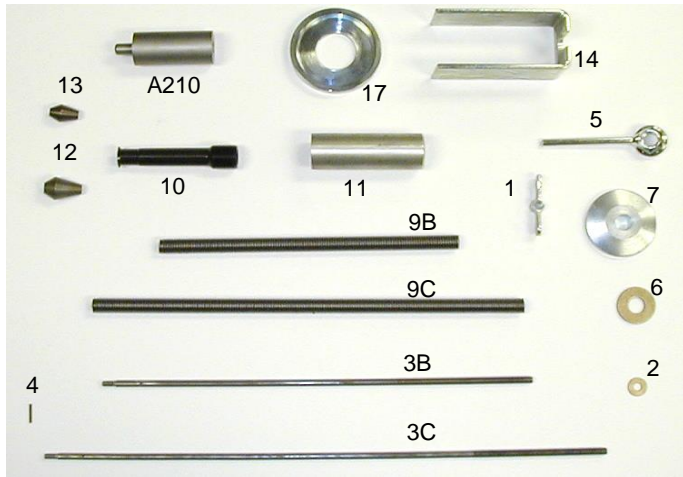

SEAL TOOLS

SEAL & PINION PULLERS

DIAGRAM NO	AS REF	DESCRIPTION	NEW PRODUCT NO
1	AS14174	Puller wing nut, 5/16-18"	49354894
2	AS14175	5/16", thrust washer	TBA
3B	AS14177	Inner threaded rod, 16"	TBA
3C	AS14178	Inner threaded rod, 21"	40850332
4	AS14179	5/64" x 3/4", spring pin	40850333
5	AS14180	Clamp assembly, 5/8"-11	40850334
6	AS14181	5/8", hardened thrust washer	40850335
7	AS14182	Wheel plate	TBA
9B	AS14184	Threaded rod, 11"	40850336
9C	AS14185	Threaded rod, 16"	40850337
10	AS12816	Puller fingers	40850270
11	AS14187	Aluminium puller shield	40850339
12	AS14188	1" puller spreader, Ford Explorer	49354896
13	AS14186	3/4" puller spreader	40850338
76B	AS14189	Seal puller complete, 17"	TBA
76C	AS12556	Seal puller complete, 22"	49354897
14	AS14191	Puller frame	40850340
17	AS14194	Puller base	40850341
A210	AS14199	Audi, main seal remover, requires handle no 21 for use	TBA