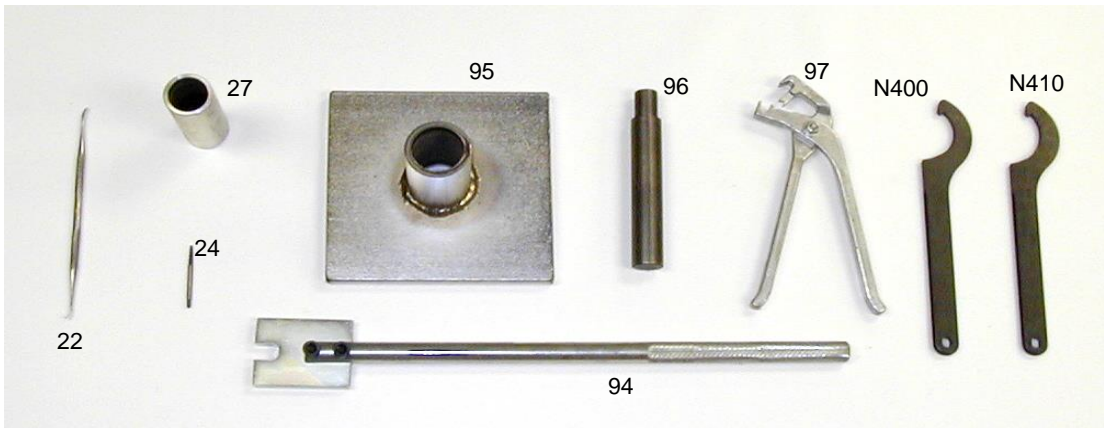

SEAL TOOLS

OTHER RACK & PINION TOOLS

DIAGRAM NO	AS REF	DESCRIPTION	NEW PRODUCT NO
22	AS14284	Seal pick	40850375
24	AS14285	Extractor for roll pinned locked tie rods	40853539
27	AS14286	Dust seal installer	40850376
94	AS14287	No Longer Available	TBA
95	AS14288	Base plate for removal of Ford mounting bush	TBA
96	AS14289	Driver for removal of Ford mounting bush	40850377
97	AS14290	Boot clamp pliers	TBA
N400	AS14291	Nissan casting tool, 50mm	TBA
N410	AS14292	Nissan casting tool, 55mm	40850378