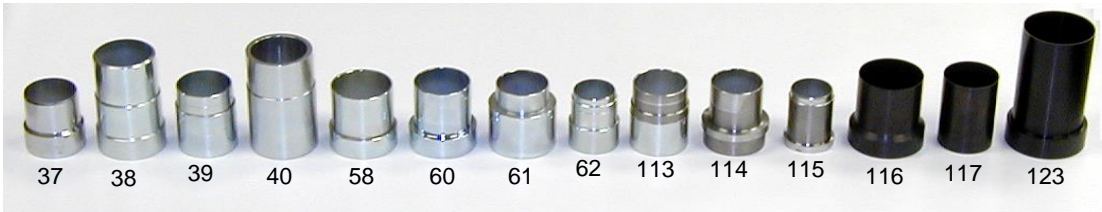

TEFLON RING RESIZERS

DIAGRAM NO	AS REF	DESCRIPTION	NEW PRODUCT NO
37	AS14244	TRW, CAM and Ford piston, 1.495" I/D	40850354
38	AS14245	Cast iron Ford pinion and piston, 1.625" I/D	TBA
39	AS14246	Ford pinion, 1.515" I/D	TBA
40	AS14247	Ford, TRW, CAM piston, 1.625" I/D	40850355
58	AS14248	GM Saginaw piston, 1.682" I/D	TBA
60	AS14250	Chrysler, GM Saginaw piston, 1.570" I/D	TBA
61	AS14251	Saginaw pinion, 1.470" I/D	40850356
62	AS14252	TRW, CAM small bore pinion, 1.180" I/D	40850357
113	AS15899	Dodge Ram, Durango, Jeep Liberty, 1997on - see picture no 37	TBA
114	AS15900	Saginaw Magnasteer - see picture no 59	TBA
115	AS15901	Chrysler LHD - see picture no 62	40850403
116	AS15902	Silverado - see picture no 60	TBA
117	AS15903	Toyota, Lexus - see picture no 37	40850404
123	AS16109	Envoy power piston	TBA