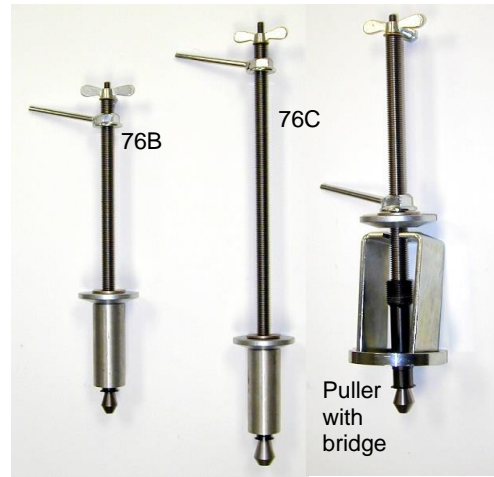

SEAL TOOLS

SEAL & PINION PULLERS

DIAGRAM NO	AS REF	DESCRIPTION	NEW PRODUCT NO
1	AS14174	Puller wing nut, 5/16-18"	49354894
2	AS14175	5/16", thrust washer	TBA
3B	AS14177	Inner threaded rod, 16"	TBA
3C	AS14178	Inner threaded rod, 21"	40850332
4	AS14179	5/64" x 3/4", spring pin	40850333
5	AS14180	Clamp assembly, 5/8"-11	40850334
6	AS14181	5/8", hardened thrust washer	40850335
7	AS14182	Wheel plate	TBA
9B	AS14184	Threaded rod, 11"	40850336
9C	AS14185	Threaded rod, 16"	40850337
10	AS12816	Puller fingers	40850270
11	AS14187	Aluminium puller shield	40850339
12	AS14188	1" puller spreader, Ford Explorer	49354896
13	AS14186	3/4" puller spreader	40850338
76B	AS14189	Seal puller complete, 17"	TBA
76C	AS12556	Seal puller complete, 22"	49354897
14	AS14191	Puller frame	40850340
17	AS14194	Puller base	40850341
A210	AS14199	Audi, main seal remover, requires handle no 21 for use	TBA

SEAL SAVERS

DIAGRAM NO	AS REF	DESCRIPTION	NEW PRODUCT NO
25	AS14200	Pinion seal bullet, 0.800" O/D	40853359
26	AS14201	Pinion seal bullet, 0.865" O/D	TBA
32	AS14202	Inner seal sleeve, 1.125" I/D	40850342
33	AS14203	Inner seal starter plug, 1.125" O/D	40850343
56	AS14205	TRW, Escort, CAM, VW type inner seal tube sleeve, 0.875" I/D	TBA
57	AS14206	Bulkhead seal bullet, 0.904" O/D	TBA