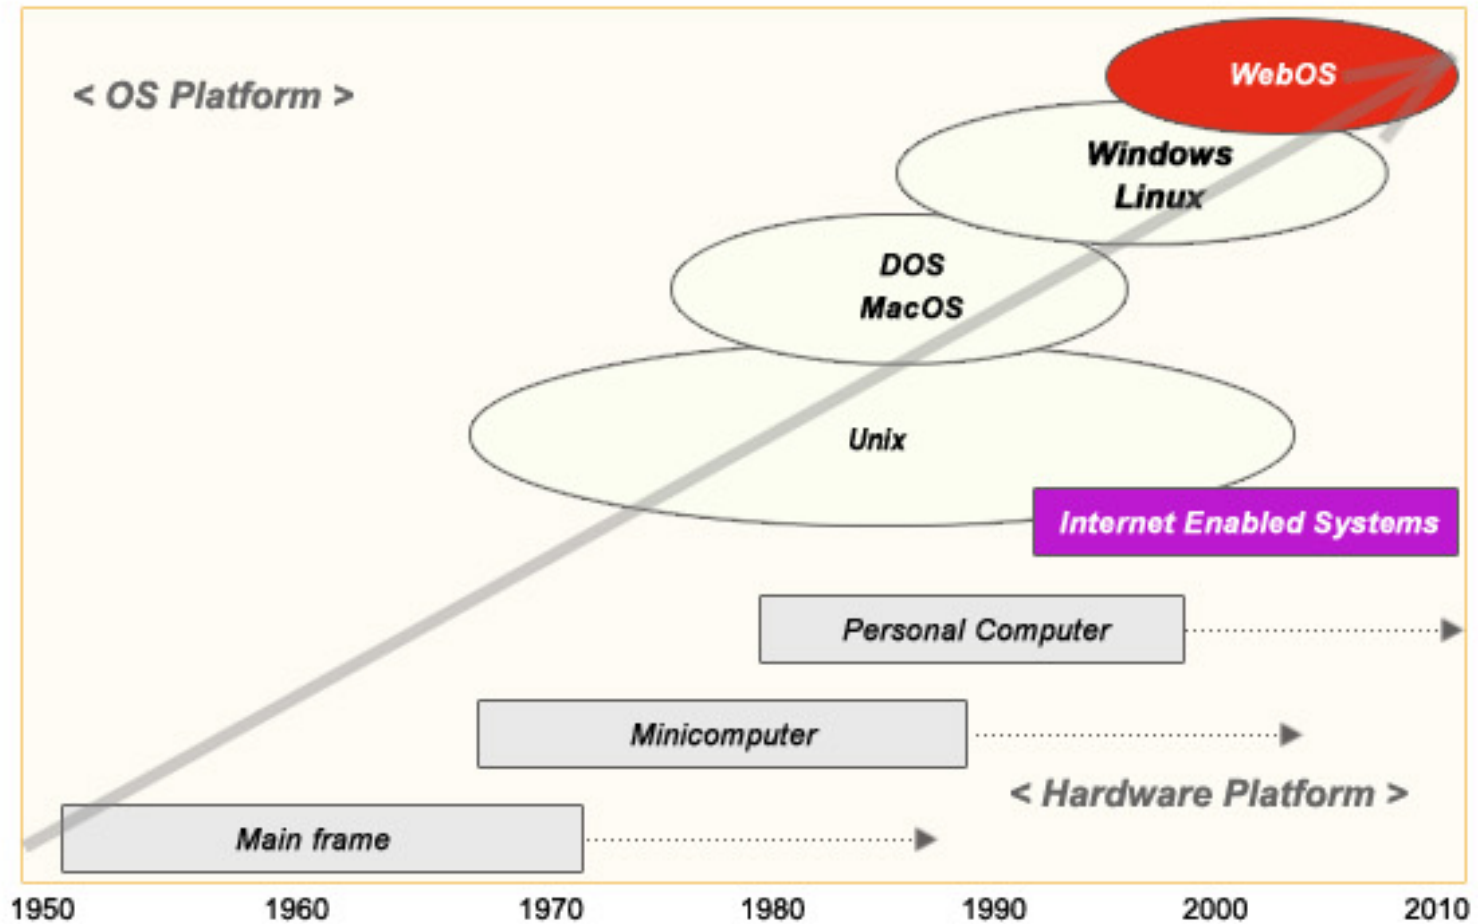

	“Leading the World in Seamless WebOS Technology”		1998
3	ASP	WebOS X-Server Application Portal	EIP Platform , affice.com
	, ,		.

WebOS X - Server

EIP Platform

X - Bridge

Application Portal

affice .com

, ,

- E IP P latform
- A pplication Portal
- T hin C lient P latform

- A SP (M S)
-
- W eb E nable r

-
-

OS (Operating System) Platform

F l w

W e b , C / S , W i n d o w s

W e b

S I

WebOS X - Server