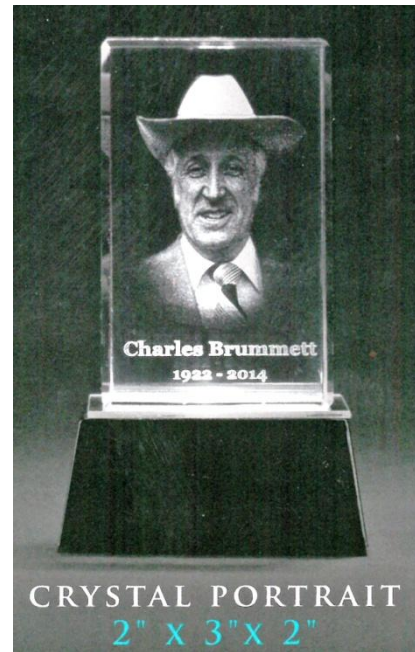

Crystal Keepsakes (Cont.)

Crystal Keepsakes Portrait
Lighted Stand Included
2" x 3" x 2"

TS

$ 125.00