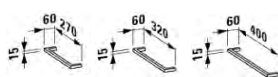

anodised aluminium 104

light alu 105

dark alu 106

4.9095.0.xxx.000.1 **Towel rail**, 270 mm
4.9095.1.xxx.000.1 **Towel rail**, 320 mm
4.9095.2.xxx.000.1 **Towel rail**, 400 mm

88,81
93,60
181,28

88,81
93,60
181,28